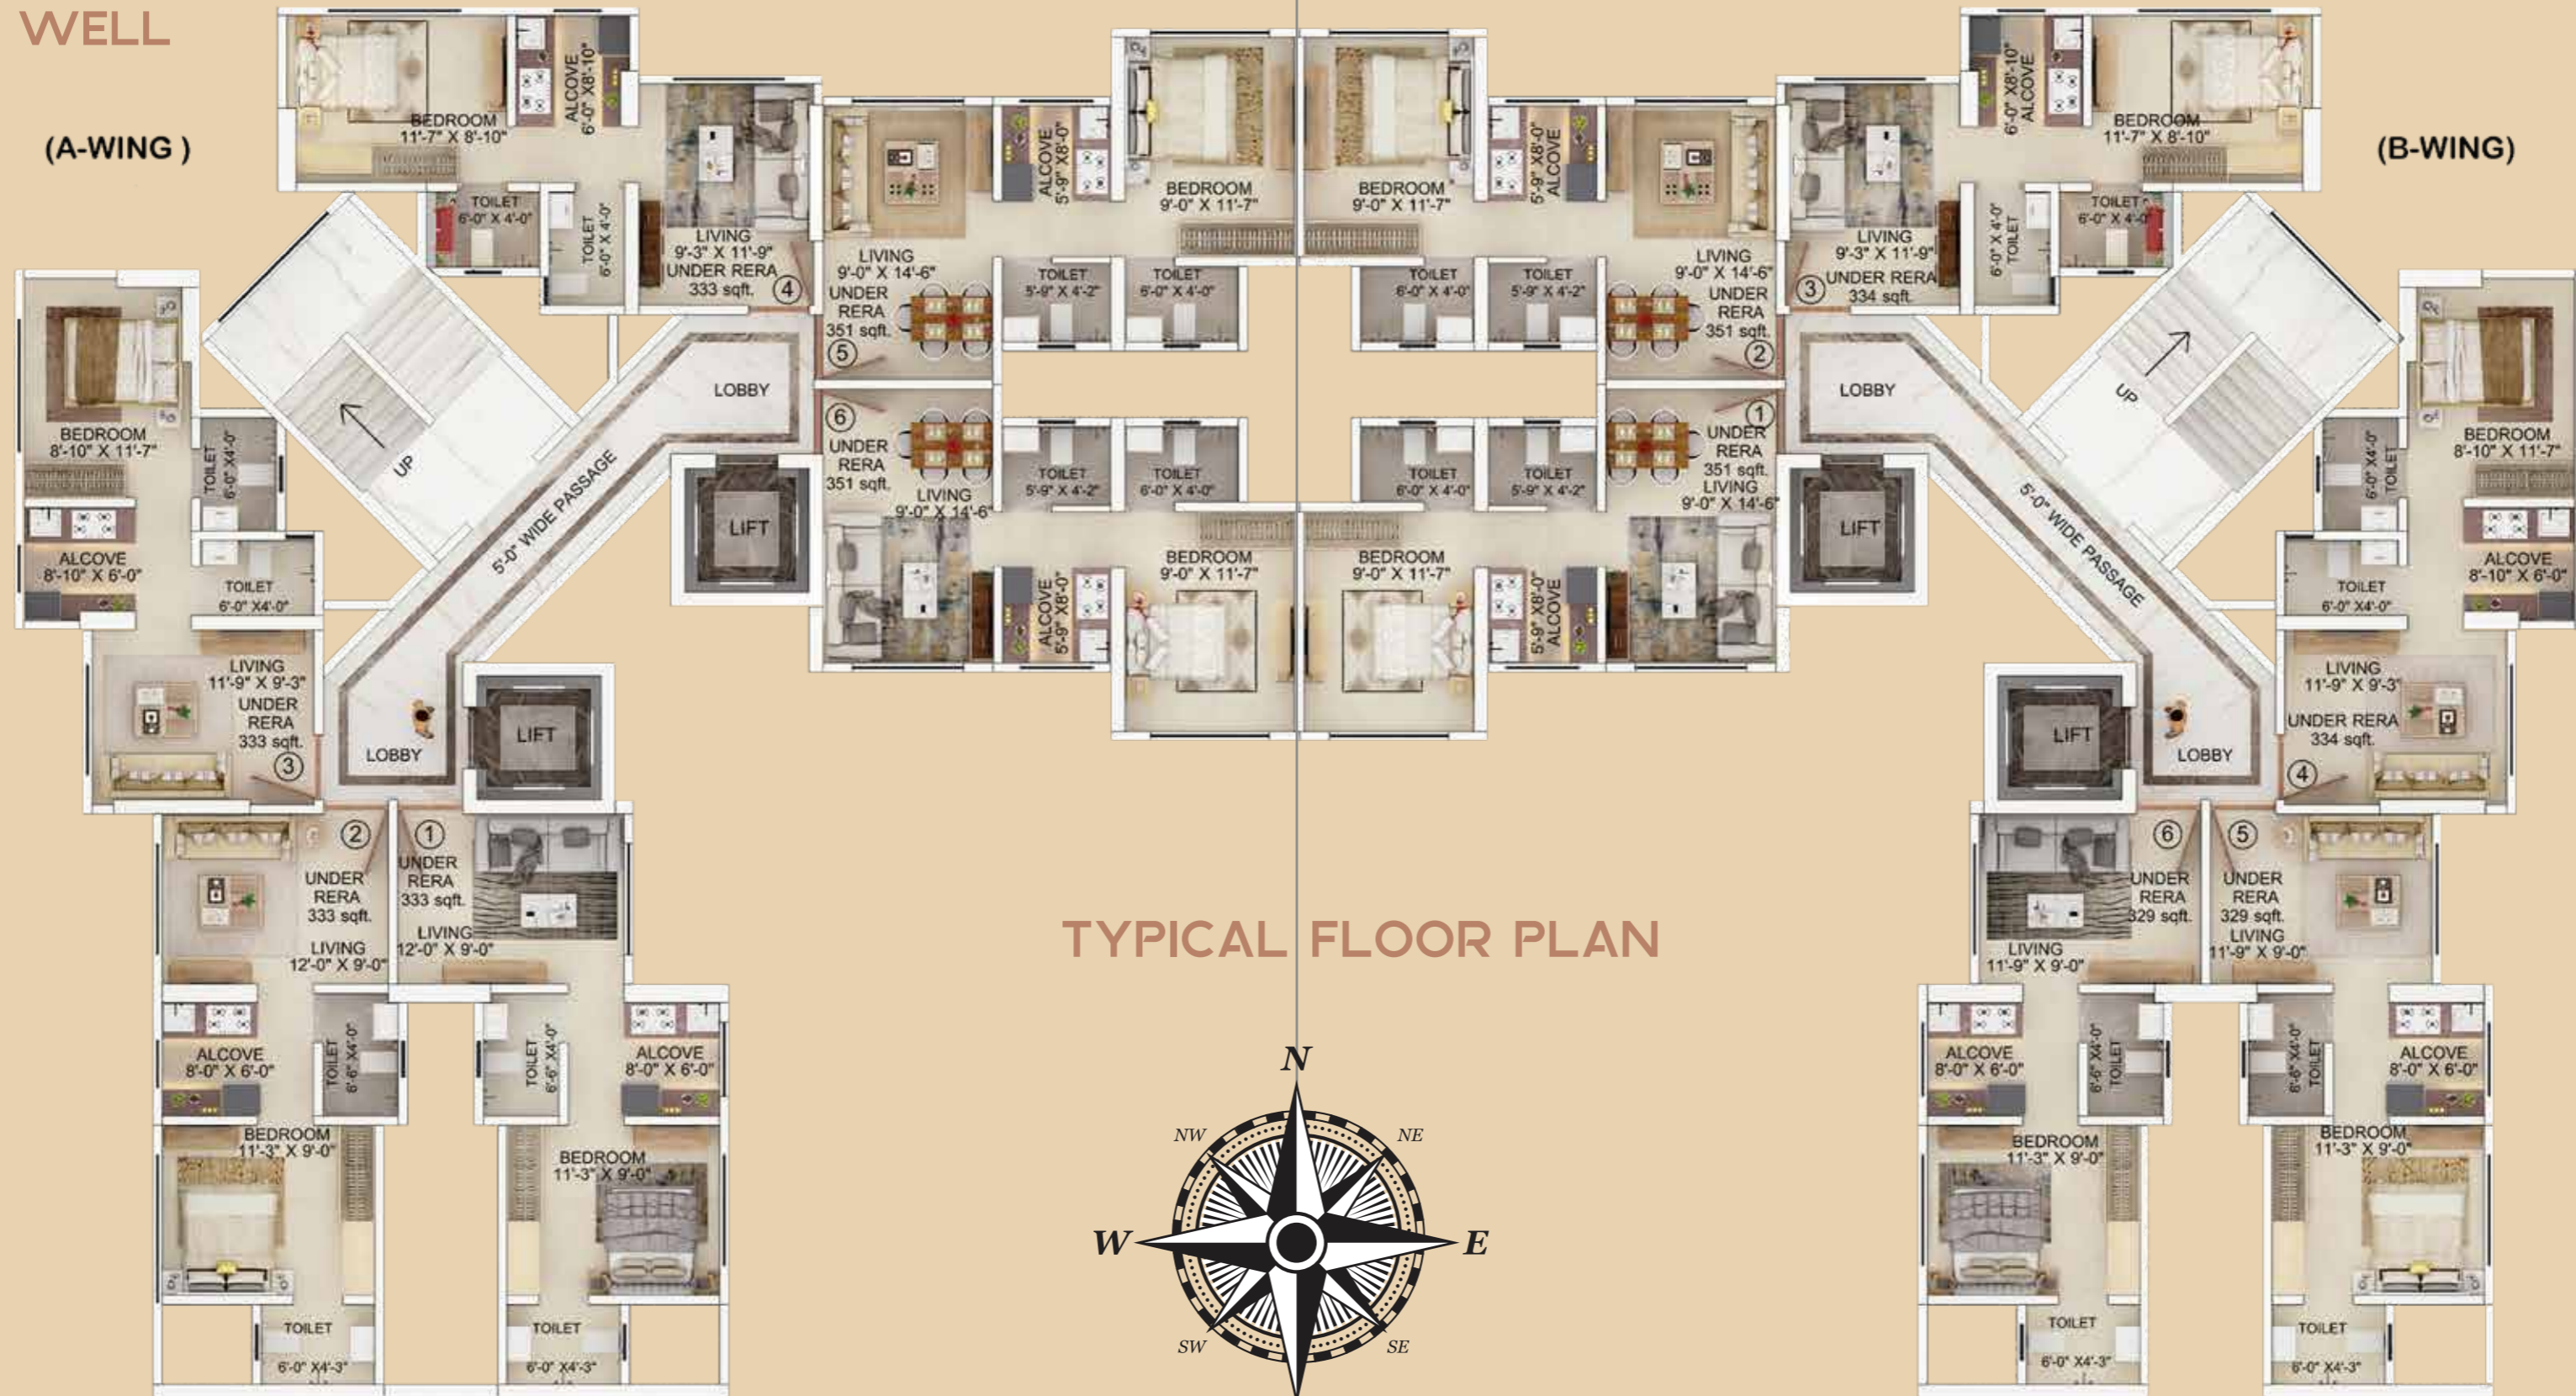

- 240 Apartments of 1BHK

- 22-Storeyed Tower

Planned WELL

(A-WING)

(B-WING)

TYPICAL FLOOR PLAN

TYPICAL FLOOR PLAN

1 BHK LUXURY

AMENITIES FLOOR PLAN

Total Amenity Area- 8075 Sq.Ft. | Garden & Kid's Play Area- 6300 Sq.Ft. | Fitness Centre Area- 1775 Sq. Ft.

1 BHK SMART

LOCATION

LANDMARKS

RAM MANDIR STATION	2.2 KMS	ZIDAA MART	1.3 KMS
JOGESHWARI STATION	1.9 KMS	LOKHANDWALA MARKET	2.0 KMS
INFINITY MALL	1.4 KMS	ASHOK ACADEMY	2.4 KMS
CITI MALL	1.8 KMS	CITI INTERNATIONAL SCHOOL	1.0 KM
KOKILABEN HOSPITAL	3.8 KMS	JBCN SCHOOL	1.1 KMS