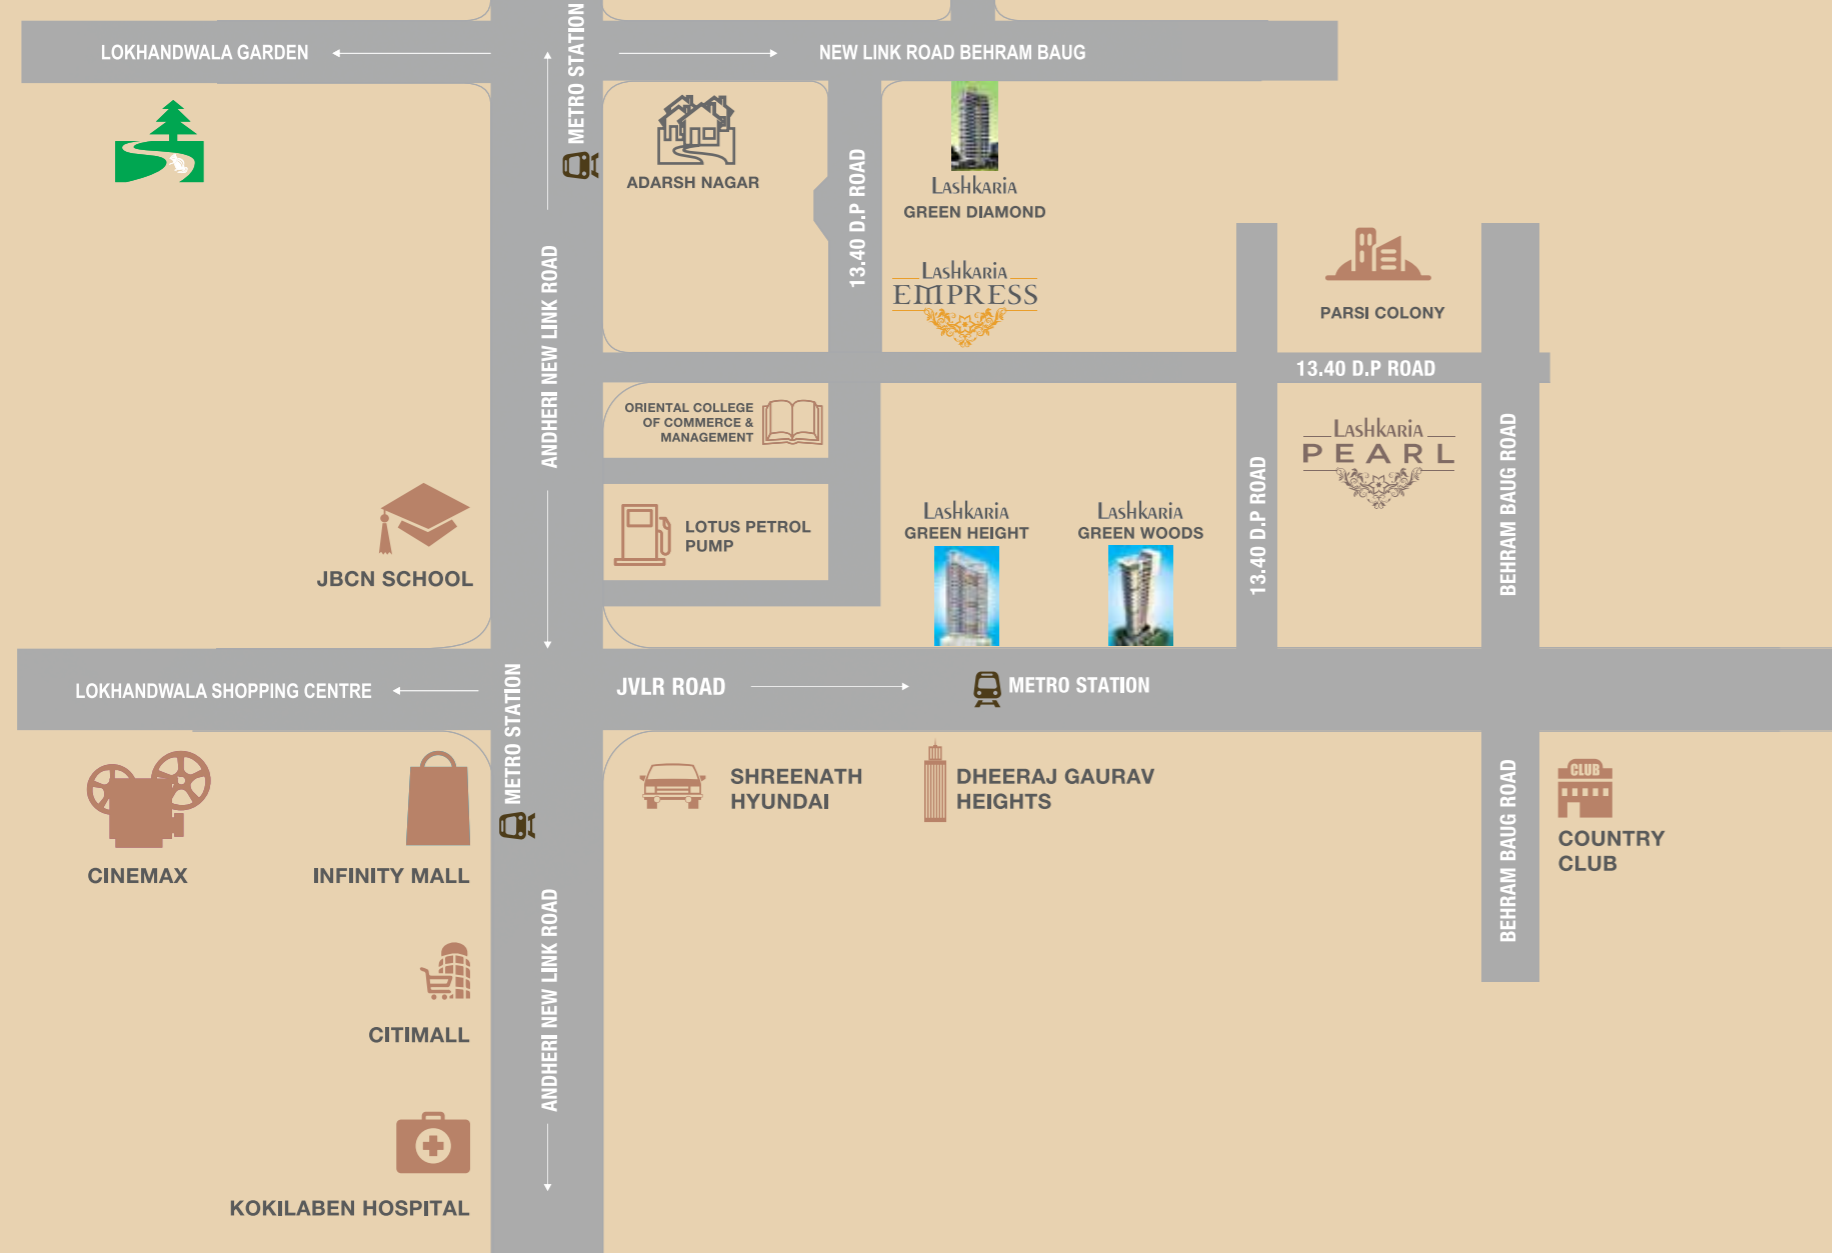

— LASHKARIA —
PEARL

A smart life is calling-
at JOGESHWARI!

the JEWEL of JOGESHWARI

With Lashkaria Pearl, the Group is poised to redefine the concept of housing exclusively for the common man, the Mumbaikar! Lashkaria Pearl is a smartly designed home with intelligently designed carpet areas, comprising of all the modern amenities in the northern reaches of Lokhandwala, in Jogeshwari.

AMENITIES FLOOR PLAN

Total Amenity Area- 8075 Sq.Ft. | Garden & Kid's Play Area- 6300 Sq.Ft. | Fitness Centre Area- 1775 Sq. Ft.

1 BHK SMART

LOCATION

LANDMARKS

RAM MANDIR STATION	2.2 KMS	ZIDAA MART	1.3 KMS
JOGESHWARI STATION	1.9 KMS	LOKHANDWALA MARKET	2.0 KMS
INFINITY MALL	1.4 KMS	ASHOK ACADEMY	2.4 KMS
CITI MALL	1.8 KMS	CITI INTERNATIONAL SCHOOL	1.0 KM
KOKILABEN HOSPITAL	3.8 KMS	JBCN SCHOOL	1.1 KMS

LASHKARIA EMPRESS

LASHKARIA ANURAG

LASHKARIA GREEN HEIGHT

LASHKARIA GREEN WOODS