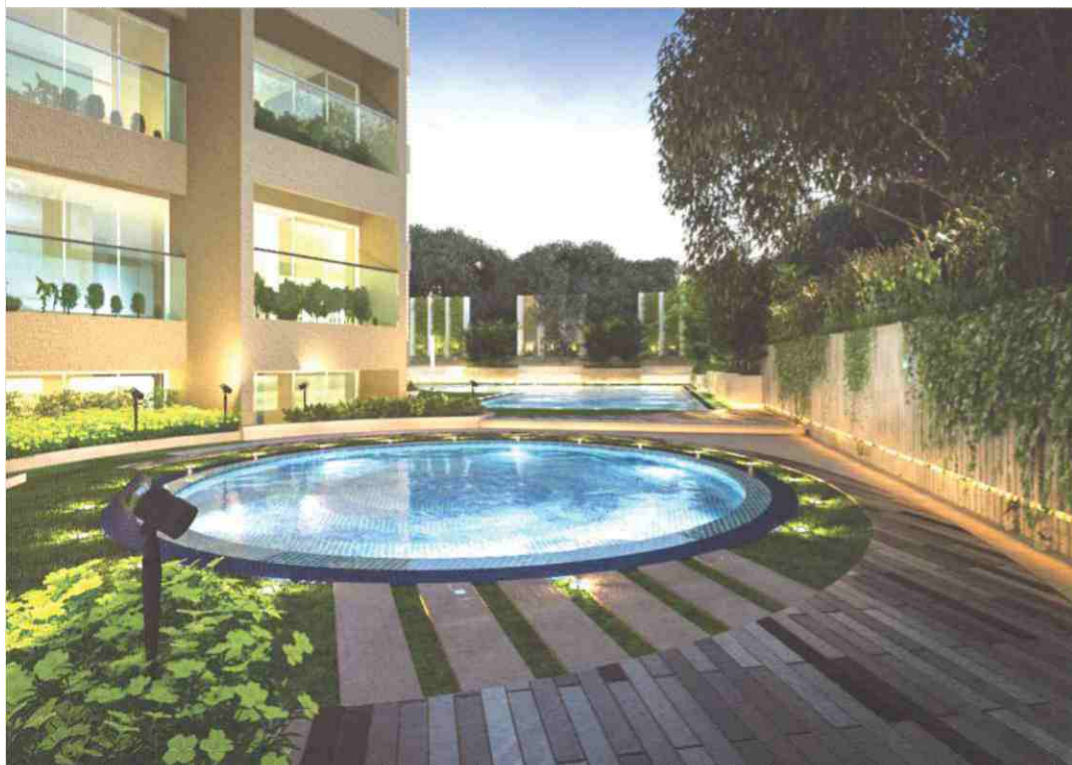

Actual Image

Eclectic
Entrance

Graced by the sun and caressed by the moon; the visual luxury of NG Eclat is overwhelmingly impressive. Whenever you feel like taking a breath of fresh air, simply step into the balcony and you feel reborn. The unhindered view creates a magical effect on your senses making you feel on top of the world.

Eclectic
Lifestyle

At NG Eclat, everyone gets to enjoy a life and lifestyle his or her own. Be it the senior citizens or generation next, NG Eclat has all that it takes to make life blissful and wonderful. Play, relax, exercise, or just have some quiet time with yourself. Choose the amenity that pleases and appeases you the most and simply indulge.

Eclectic
*Aqua
Splendour*

Dive, swim, splash. A swimming pool offers its own unique luxurious experience that can be enjoyed both alone as well as with family. Needless to say, this cool blue splendour assumes a new dimension at NG Eclat.

Cool blue opulence

Eclectic
Clubhouse

Health, fitness, wellness...all rolled into one. The clubhouse of NG Eclat has fully equipped gymnasium to keep you fit as a fiddle. It's your daily dose of exercise every day without a break. It's a great way to cut off from world and spend some healthy time with yourself.