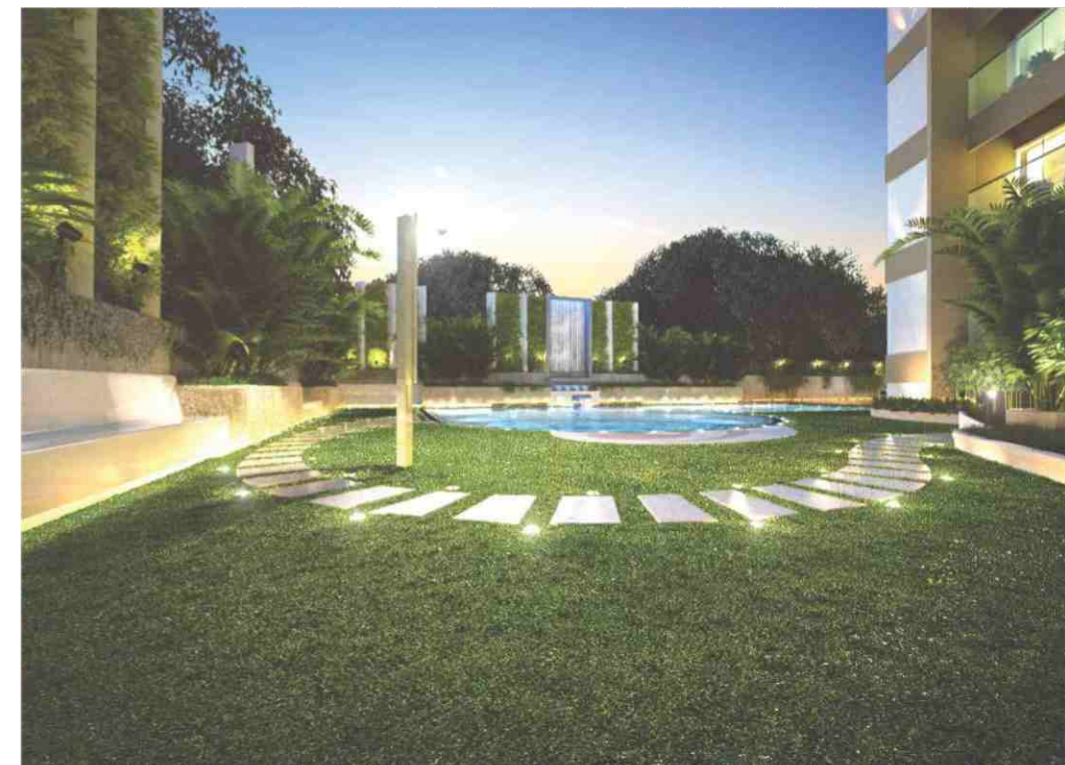

Cool blue opulence