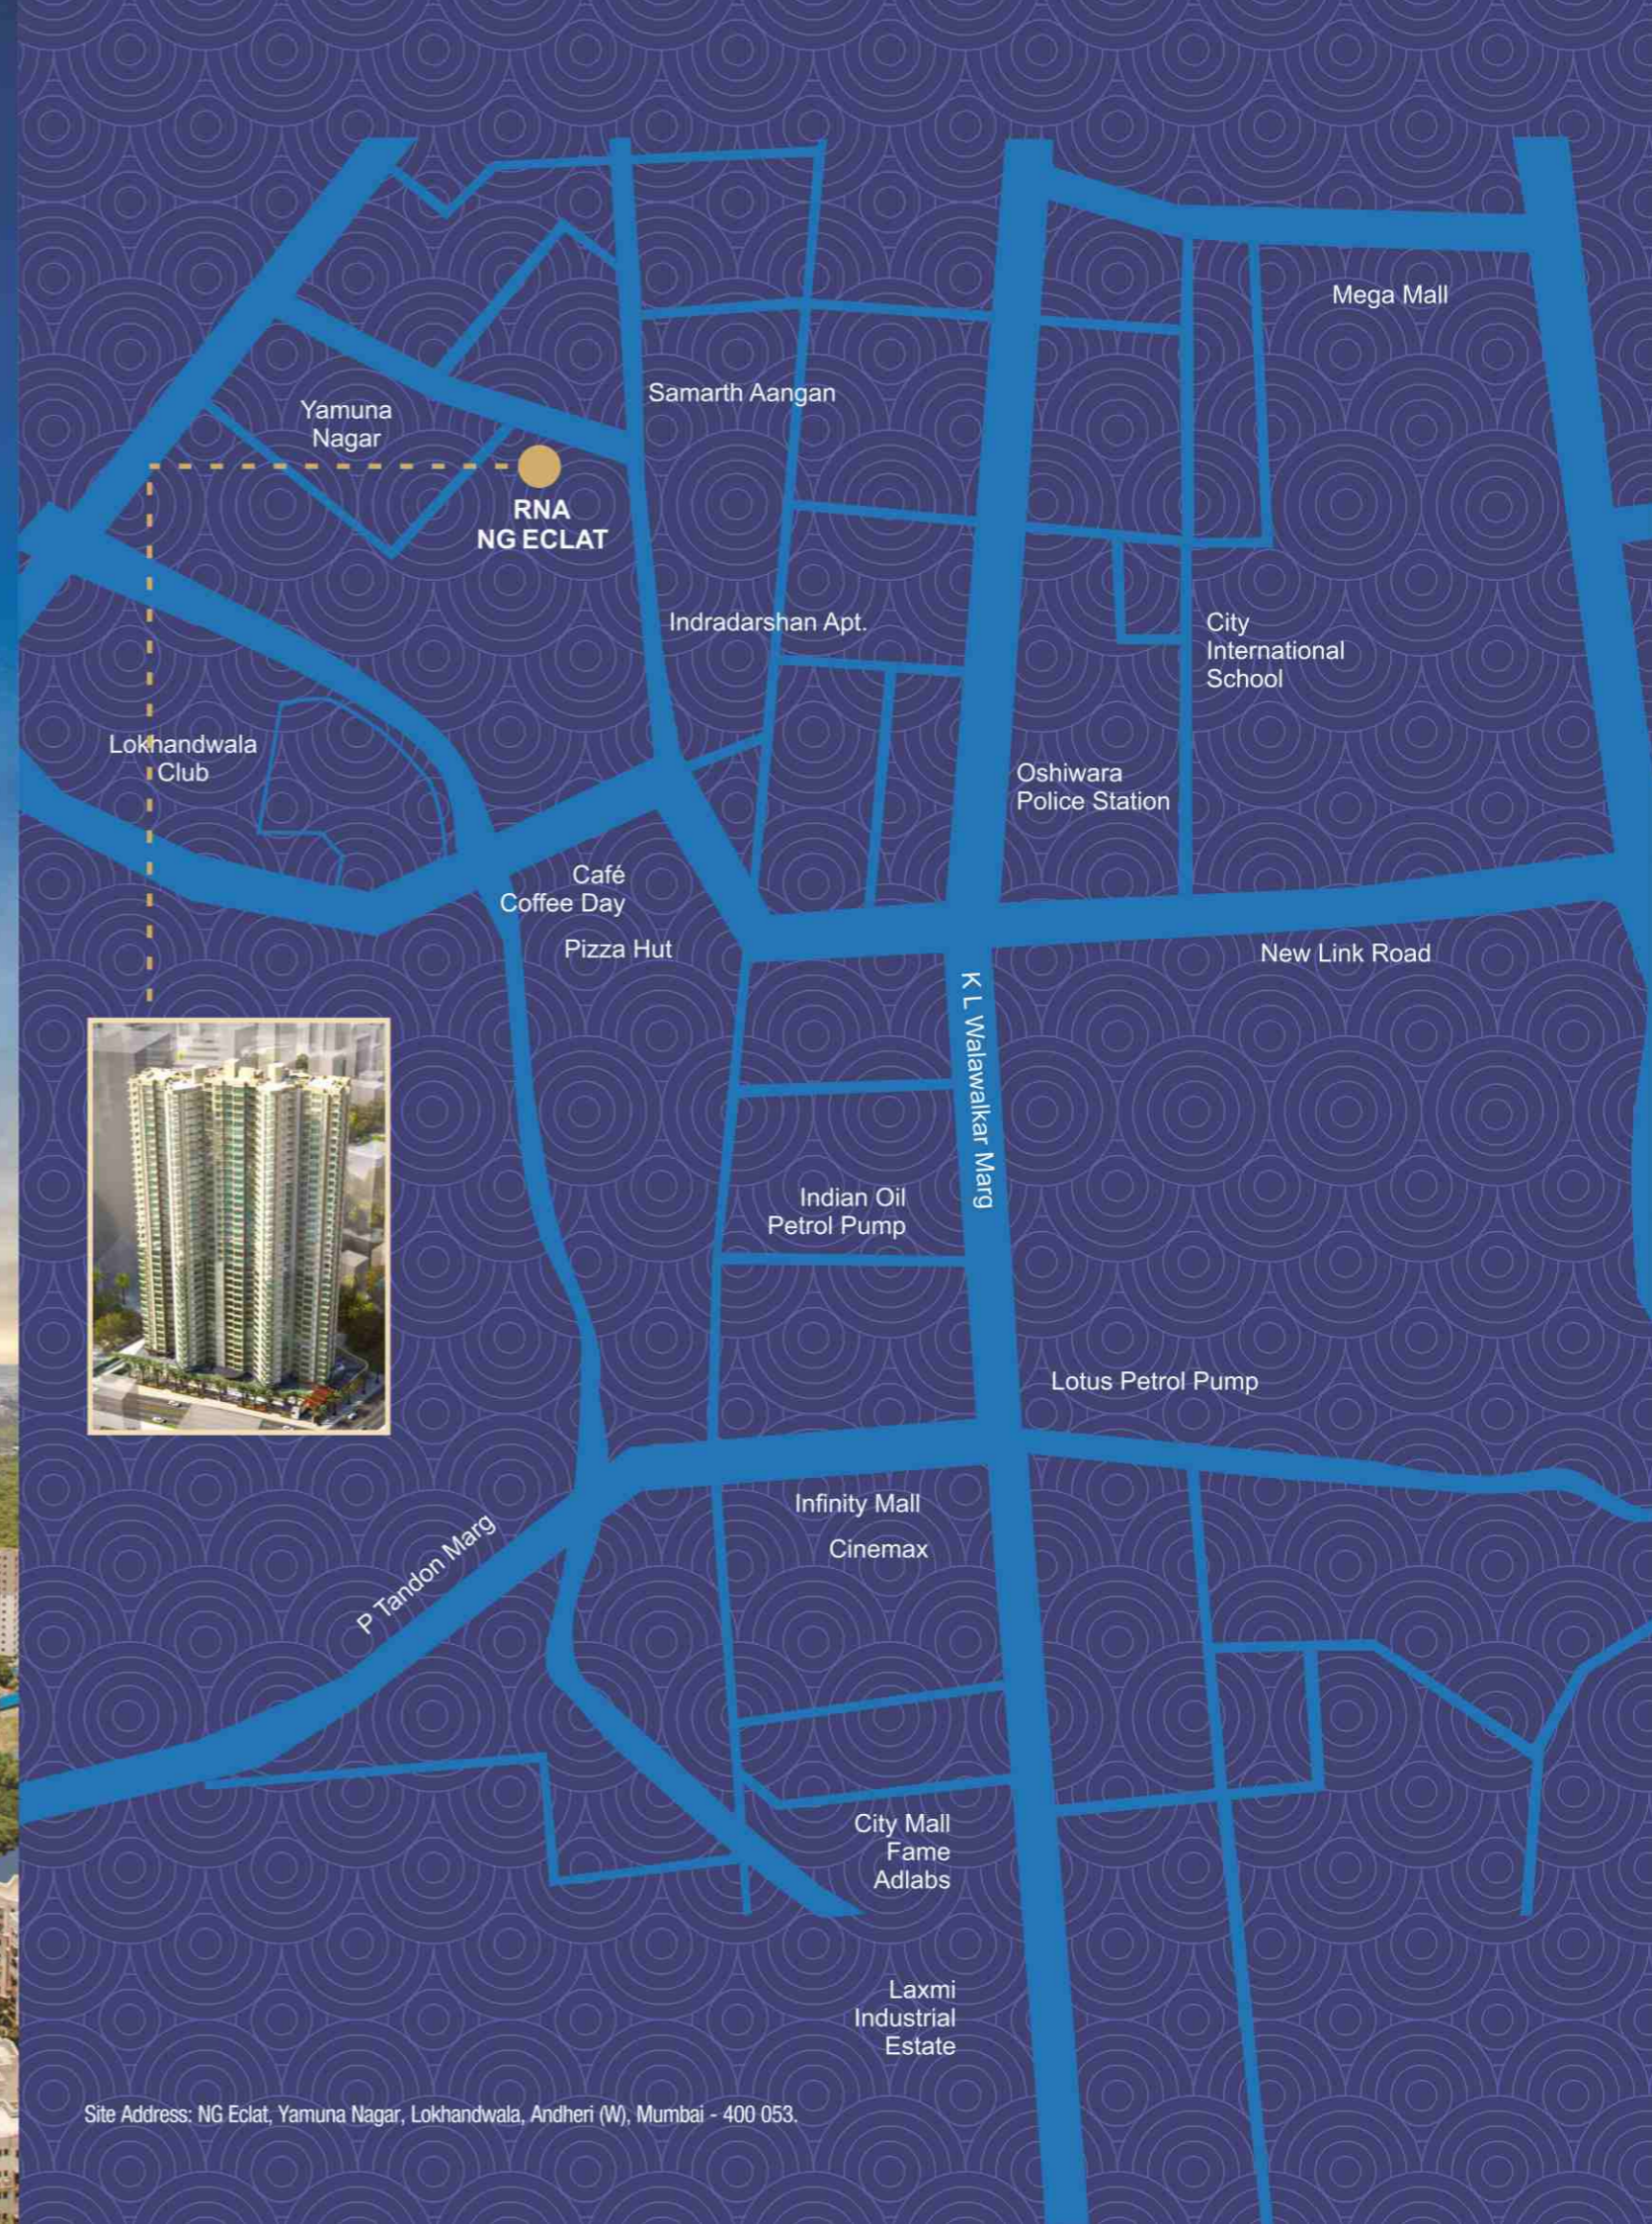

Shopping Malls

Airport

Metro Station

Express Highways

Hospitals

Hotels & Restaurants

Bank & ATM

School & College

Connect with the best

Eclectic Location

Site Address: NG Eclat, Yamuna Nagar, Lokhandwala, Andheri (W), Mumbai - 400 053.