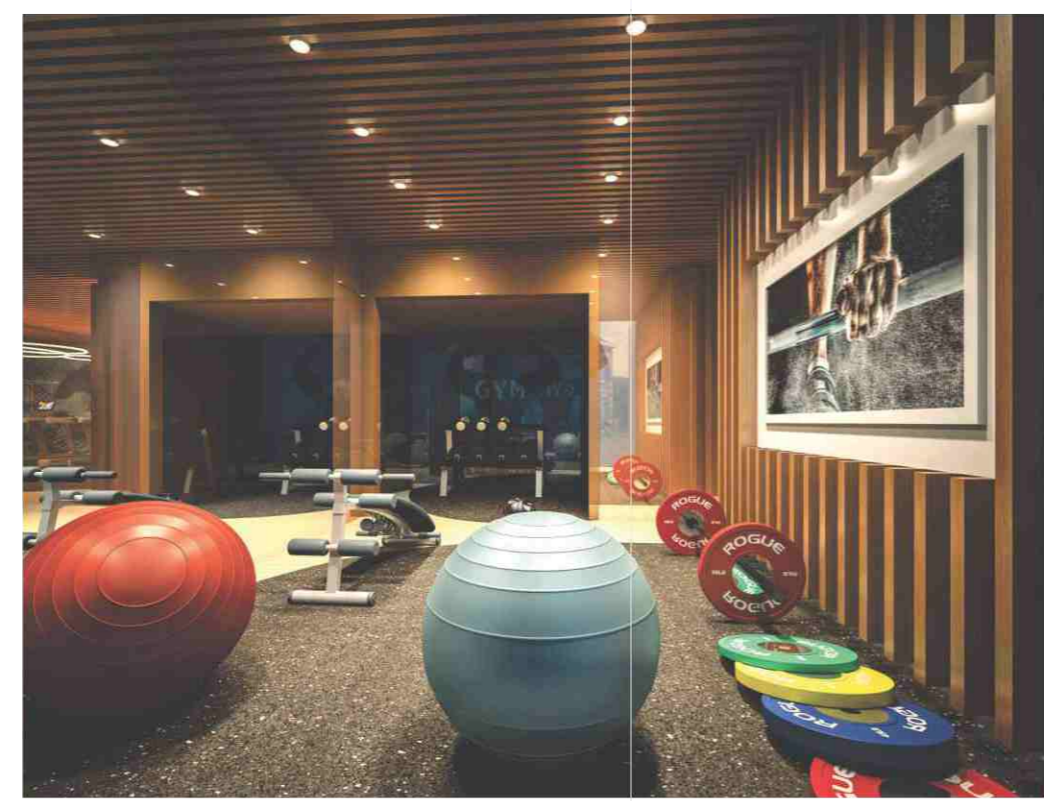

Eclectic
*Aqua
Splendour*

Dive, swim, splash. A swimming pool offers its own unique luxurious experience that can be enjoyed both alone as well as with family. Needless to say, this cool blue splendour assumes a new dimension at NG Eclat.

Cool blue opulence

Eclectic
Clubhouse

Health, fitness, wellness...all rolled into one. The clubhouse of NG Eclat has fully equipped gymnasium to keep you fit as a fiddle. It's your daily dose of exercise every day without a break. It's a great way to cut off from world and spend some healthy time with yourself.

Your leisure time

Eclectic
Nature

Age no bar, there is nothing more energising and exciting than sight of greenery. To live amidst natural surrounding is like living an evergreen life.

Life is evergreen

Eclectic
Miscellany

NG Eclat has ample space to park your status symbol - your car. An important and imperative part of miscellaneous amenities, the parking space is big enough to accommodate large number of vehicles at one go. Go ahead. Now, invite guests every weekend.