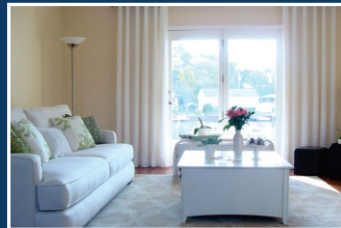

NEXUS
BUILDERS & DEVELOPERS

Feel Luxury, Feel Royal

Ratan Heritage

Jogeshwari East

Experience the Luxury

- Elegant Entrance Lobby
- CCTV @ Common Areas & Video Door Phone
- Fully Equipped Gymnasium & Indoor Games
- Landscape Garden
- Stack Car Parking
- Fire Fighting Systems
- Earthquake Resistant RRC Structure
- Sewage Treatment Plant & Rain Water Harvesting
- High Speed Elevators
- Waste Management (Dry/Wet)
- Italian Design Tiles in Living Room & Bedroom
- Antiskid Tiles in Bathroom Flooring
- Jaquar CP Fittings
- Premium Quality Concealed Plumbing Fitting
- Concealed Wiring with Premium Quality wire
- Aluminium Sliding Window