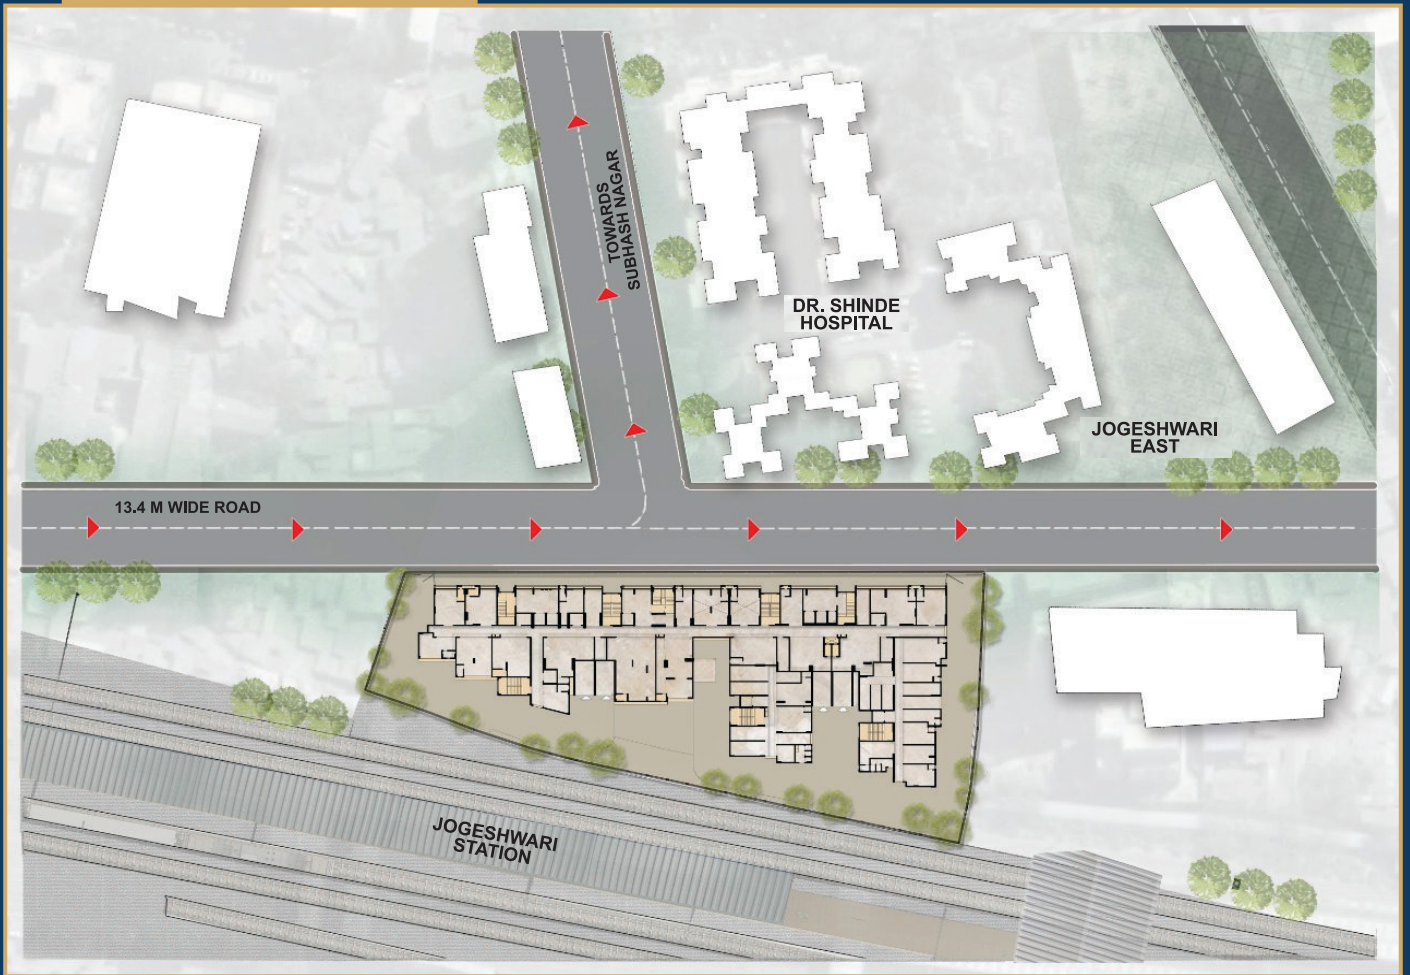

NEXUS
BUILDERS & DEVELOPERS

Feel Luxury, Feel Royal

Ratan Heritage

Jogeshwari East

Experience the Luxury

- Elegant Entrance Lobby
- CCTV @ Common Areas & Video Door Phone
- Fully Equipped Gymnasium & Indoor Games
- Landscape Garden
- Stack Car Parking
- Fire Fighting Systems
- Earthquake Resistant RRC Structure
- Sewage Treatment Plant & Rain Water Harvesting
- High Speed Elevators
- Waste Management (Dry/Wet)
- Italian Design Tiles in Living Room & Bedroom
- Antiskid Tiles in Bathroom Flooring
- Jaquar CP Fittings
- Premium Quality Concealed Plumbing Fitting
- Concealed Wiring with Premium Quality wire
- Aluminium Sliding Window

Layout Plan

Location Plan

Site : CTS No. 254, 254/1 to 124, Nr. Satellite Building, Behind Nawalkarwadi,
Nr. Jogeshwari Railway Station, Jogeshwari (East), Mumbai-400060

NEXUS
BUILDERS & DEVELOPERS

NEXUS BUILDERS AND DEVELOPERS