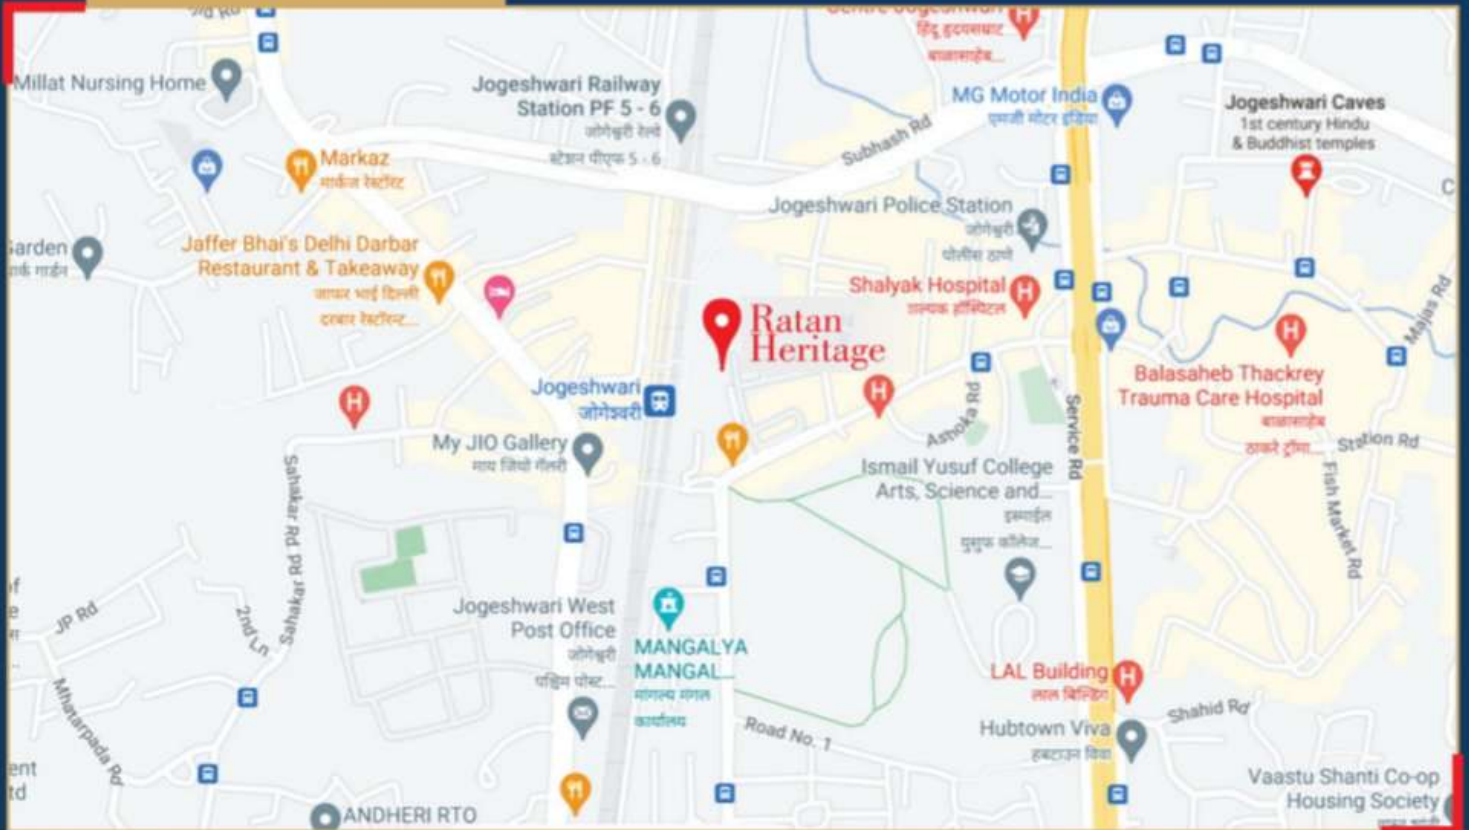

Layout Plan

Location Plan

Site : CTS No. 254, 254/1 to 124, Nr. Satellite Building, Behind Nawalkarwadi,
Nr. Jogeshwari Railway Station, Jogeshwari (East), Mumbai-400060

NEXUS
BUILDERS & DEVELOPERS

NEXUS BUILDERS AND DEVELOPERS