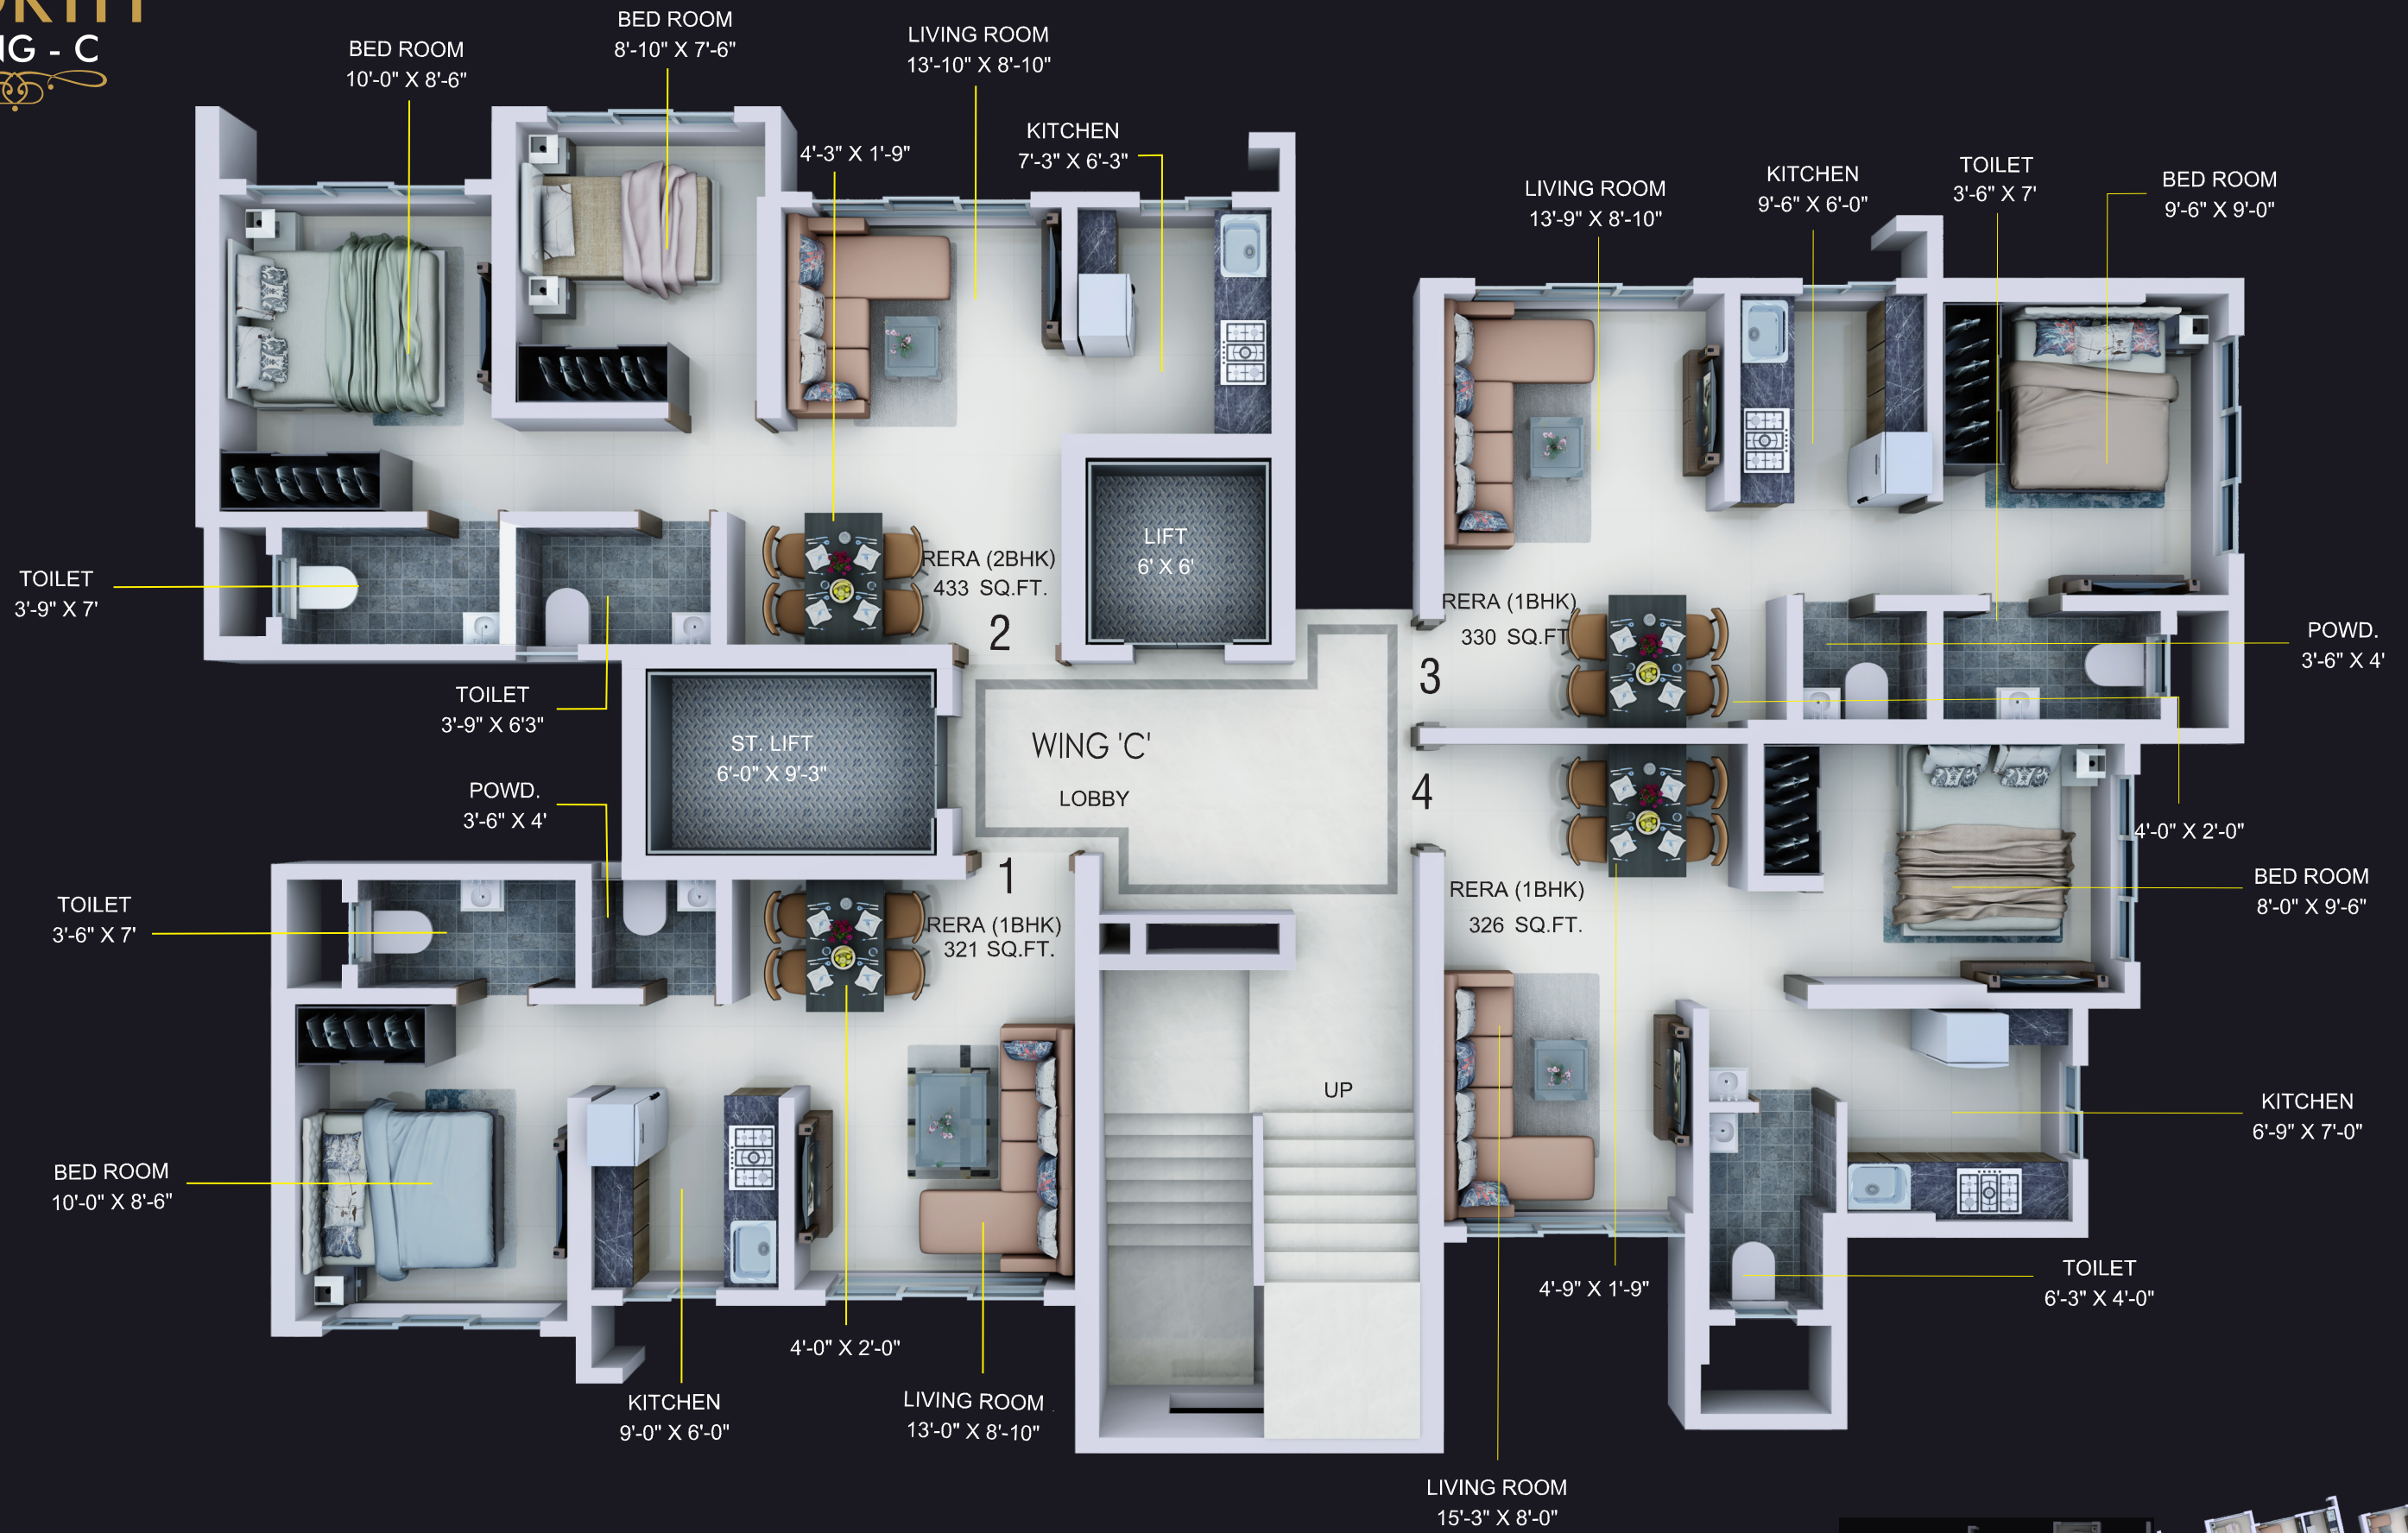

19
NORTH

A decorative flourish consisting of symmetrical, flowing lines that meet at a central point, resembling a stylized floral or scrollwork design.

AN EXAMPLE OF AFFORDABILITY WITH QUALITY

Make Your Life *Exquisite Here*

Your Budget Homes
with all the modern luxuries

WING - C

19 NORTH WING - B

19 NORTH WING - C

KEY PLAN

MALLS

RAGHULEELA MALL - 2.2 KM.
INFINITY MALL - 2.8 KM
INORBIT MALL - 4 KM.

WATER PARK & BEACH