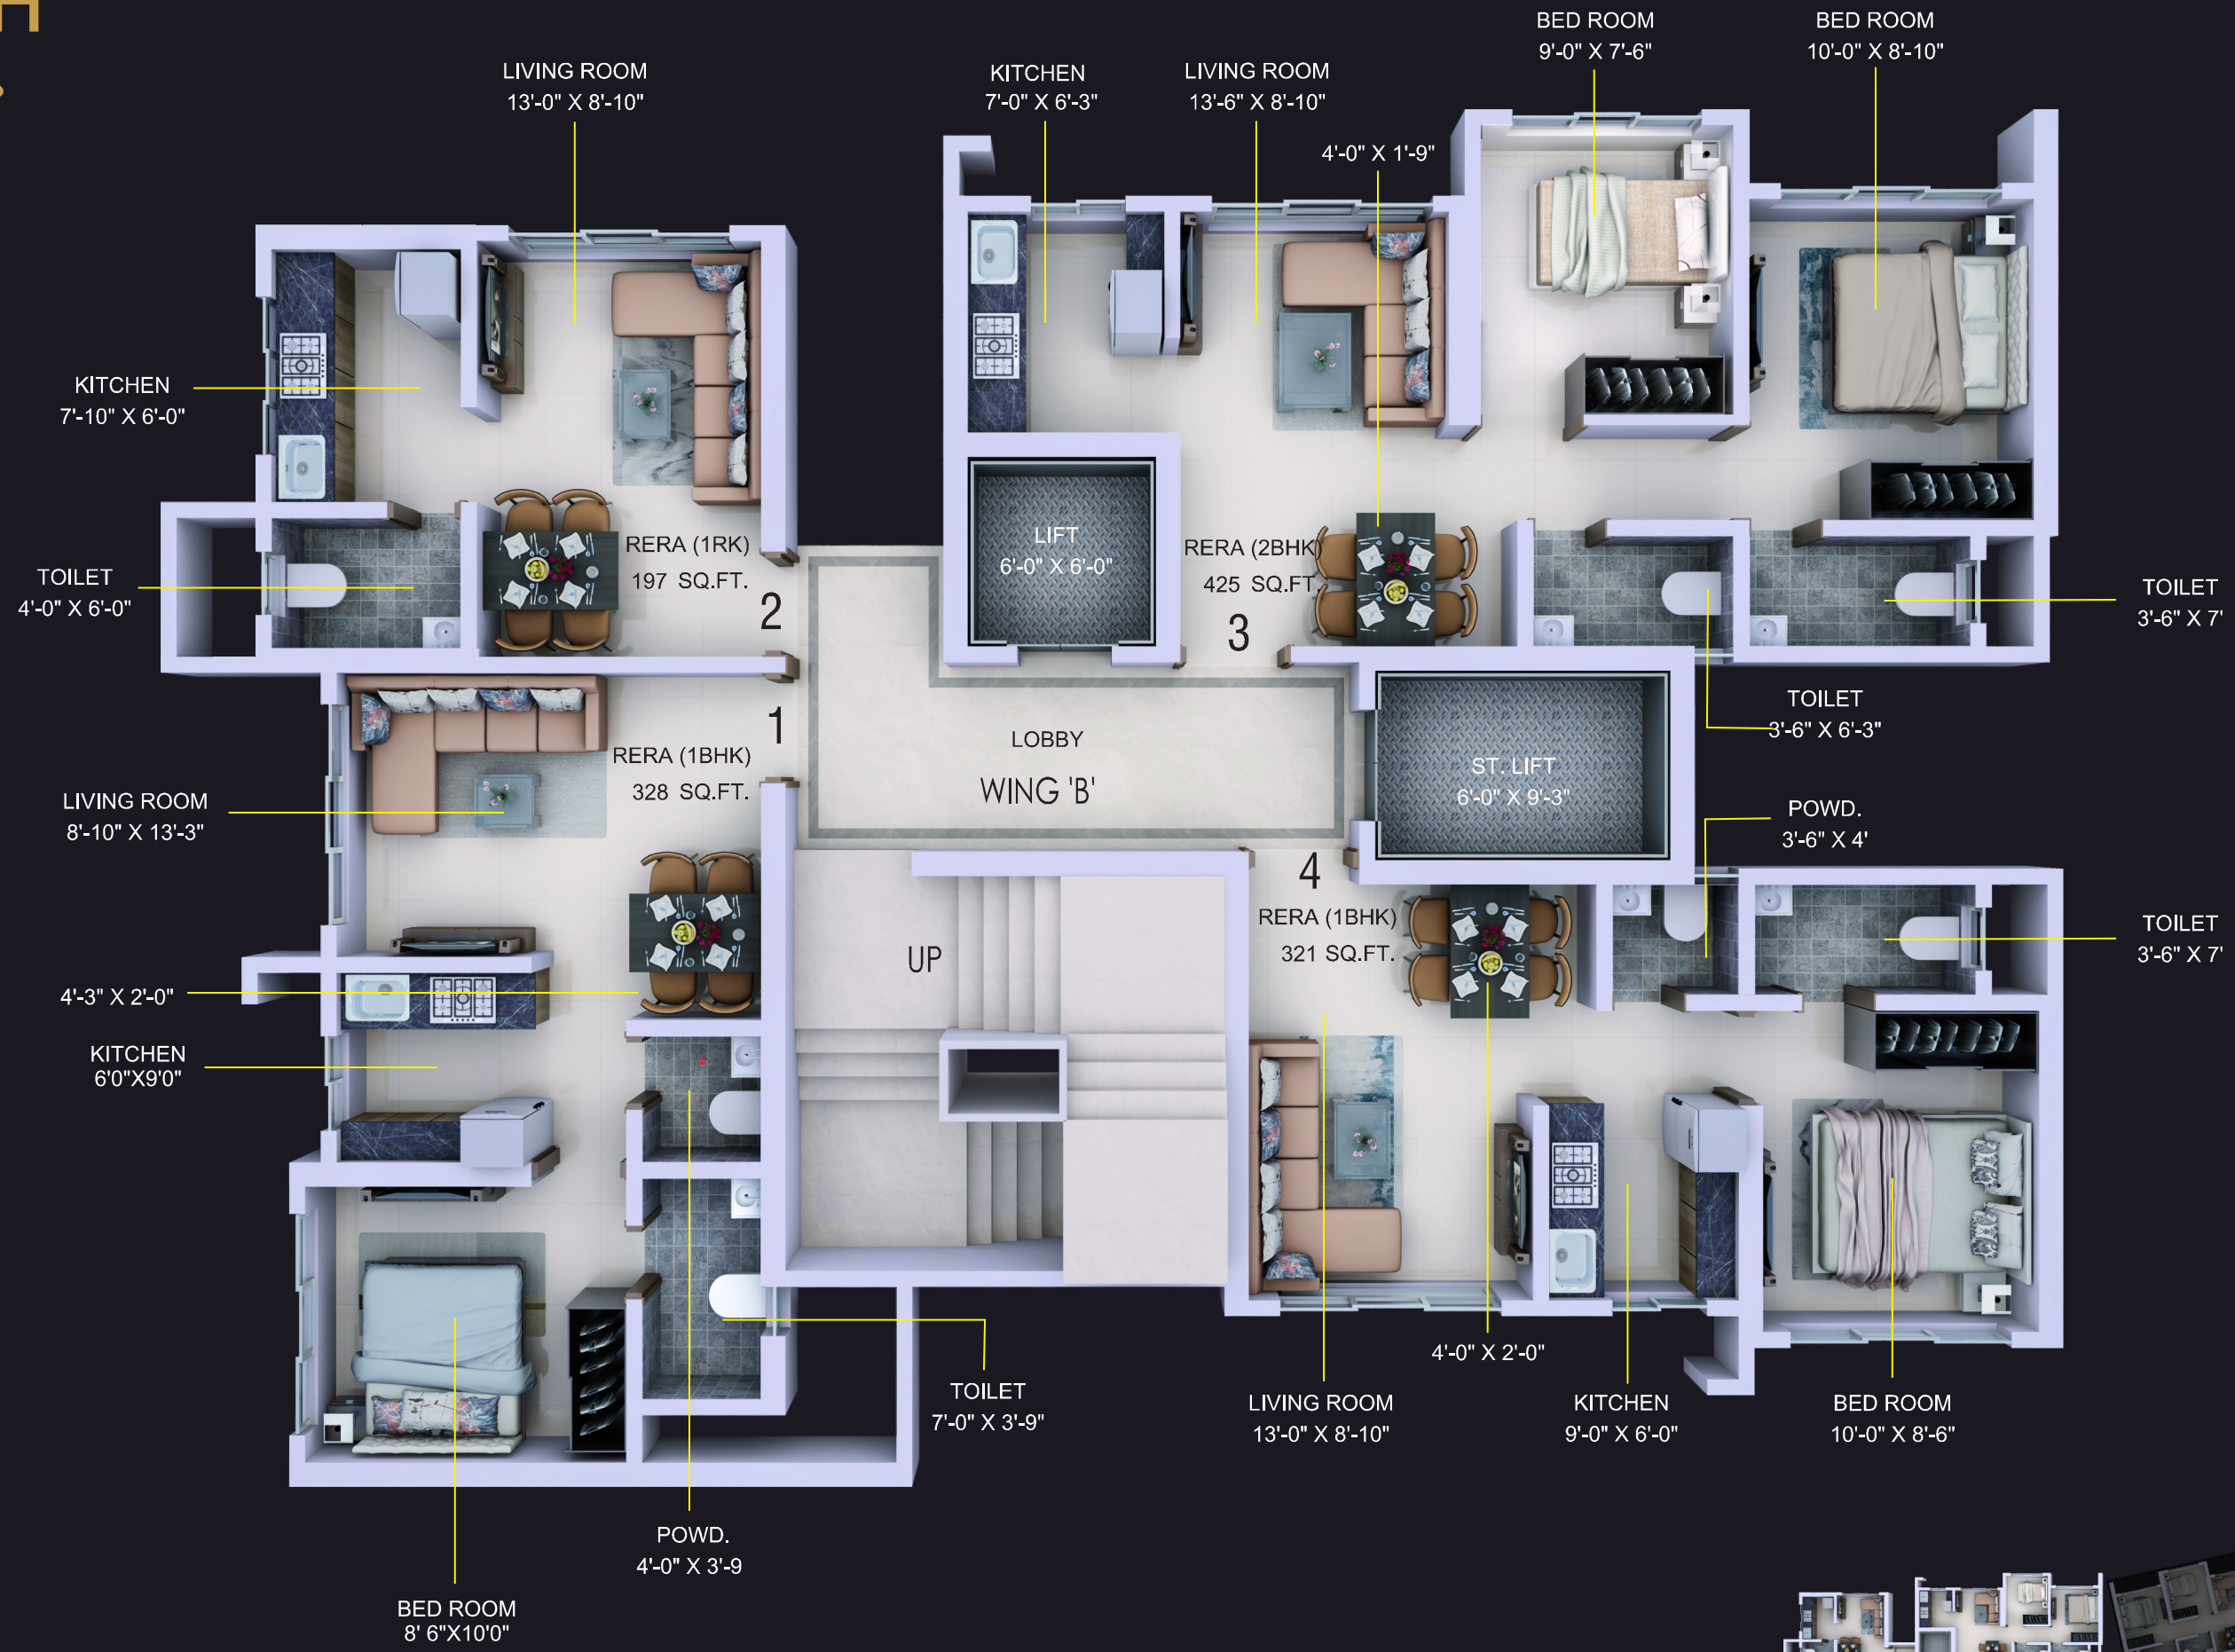

19
NORTH

A decorative flourish consisting of symmetrical, flowing lines that meet at a central point, resembling a stylized floral or scrollwork design.

AN EXAMPLE OF AFFORDABILITY WITH QUALITY

Make Your Life *Exquisite Here*

It's every person's dream to have a heavenly, safe home for their loved ones. Where they get freedom from daily tensions of special extra space, security, conveniences etc.

19 NORTH is planned to the tiniest detail. It's a towering benchmark of budget - living, where style & substance get a brand new definition of their own. It's not just an address but a landmark that will stand proudly in the influential community of Kandivali West with pocket friendly homes.

Your Budget Homes
with all the modern luxuries

WING - C

19 NORTH WING - B

19 NORTH WING - C

KEY PLAN

MALLS

RAGHULEELA MALL - 2.2 KM.
INFINITY MALL - 2.8 KM
INORBIT MALL - 4 KM.

WATER PARK & BEACH