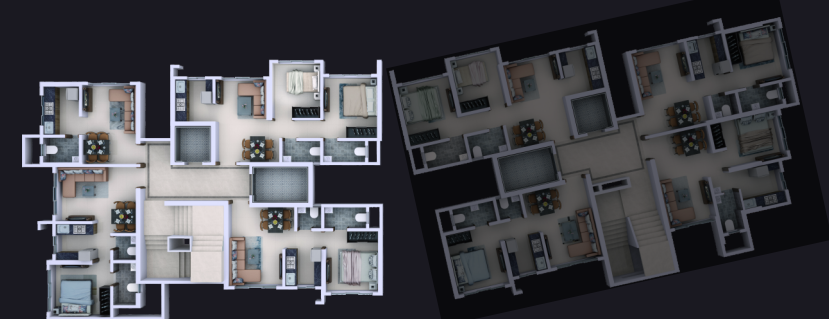

19
NORTH

A decorative flourish consisting of symmetrical, flowing lines that meet at a central point, resembling a stylized floral or scrollwork design.

AN EXAMPLE OF AFFORDABILITY WITH QUALITY

Make Your Life *Exquisite Here*

It's every person's dream to have a heavenly, safe home for their loved ones. Where they get freedom from daily tensions of special extra space, security, conveniences etc.

19 NORTH is planned to the tiniest detail. It's a towering benchmark of budget - living, where style & substance get a brand new definition of their own. It's not just an address but a landmark that will stand proudly in the influential community of Kandivali West with pocket friendly homes.

Your Budget Homes
with all the modern luxuries

WING - C

19 NORTH WING - B

19 NORTH WING - C

KEY PLAN

MALLS

RAGHULEELA MALL - 2.2 KM.
INFINITY MALL - 2.8 KM
INORBIT MALL - 4 KM.

WATER PARK & BEACH