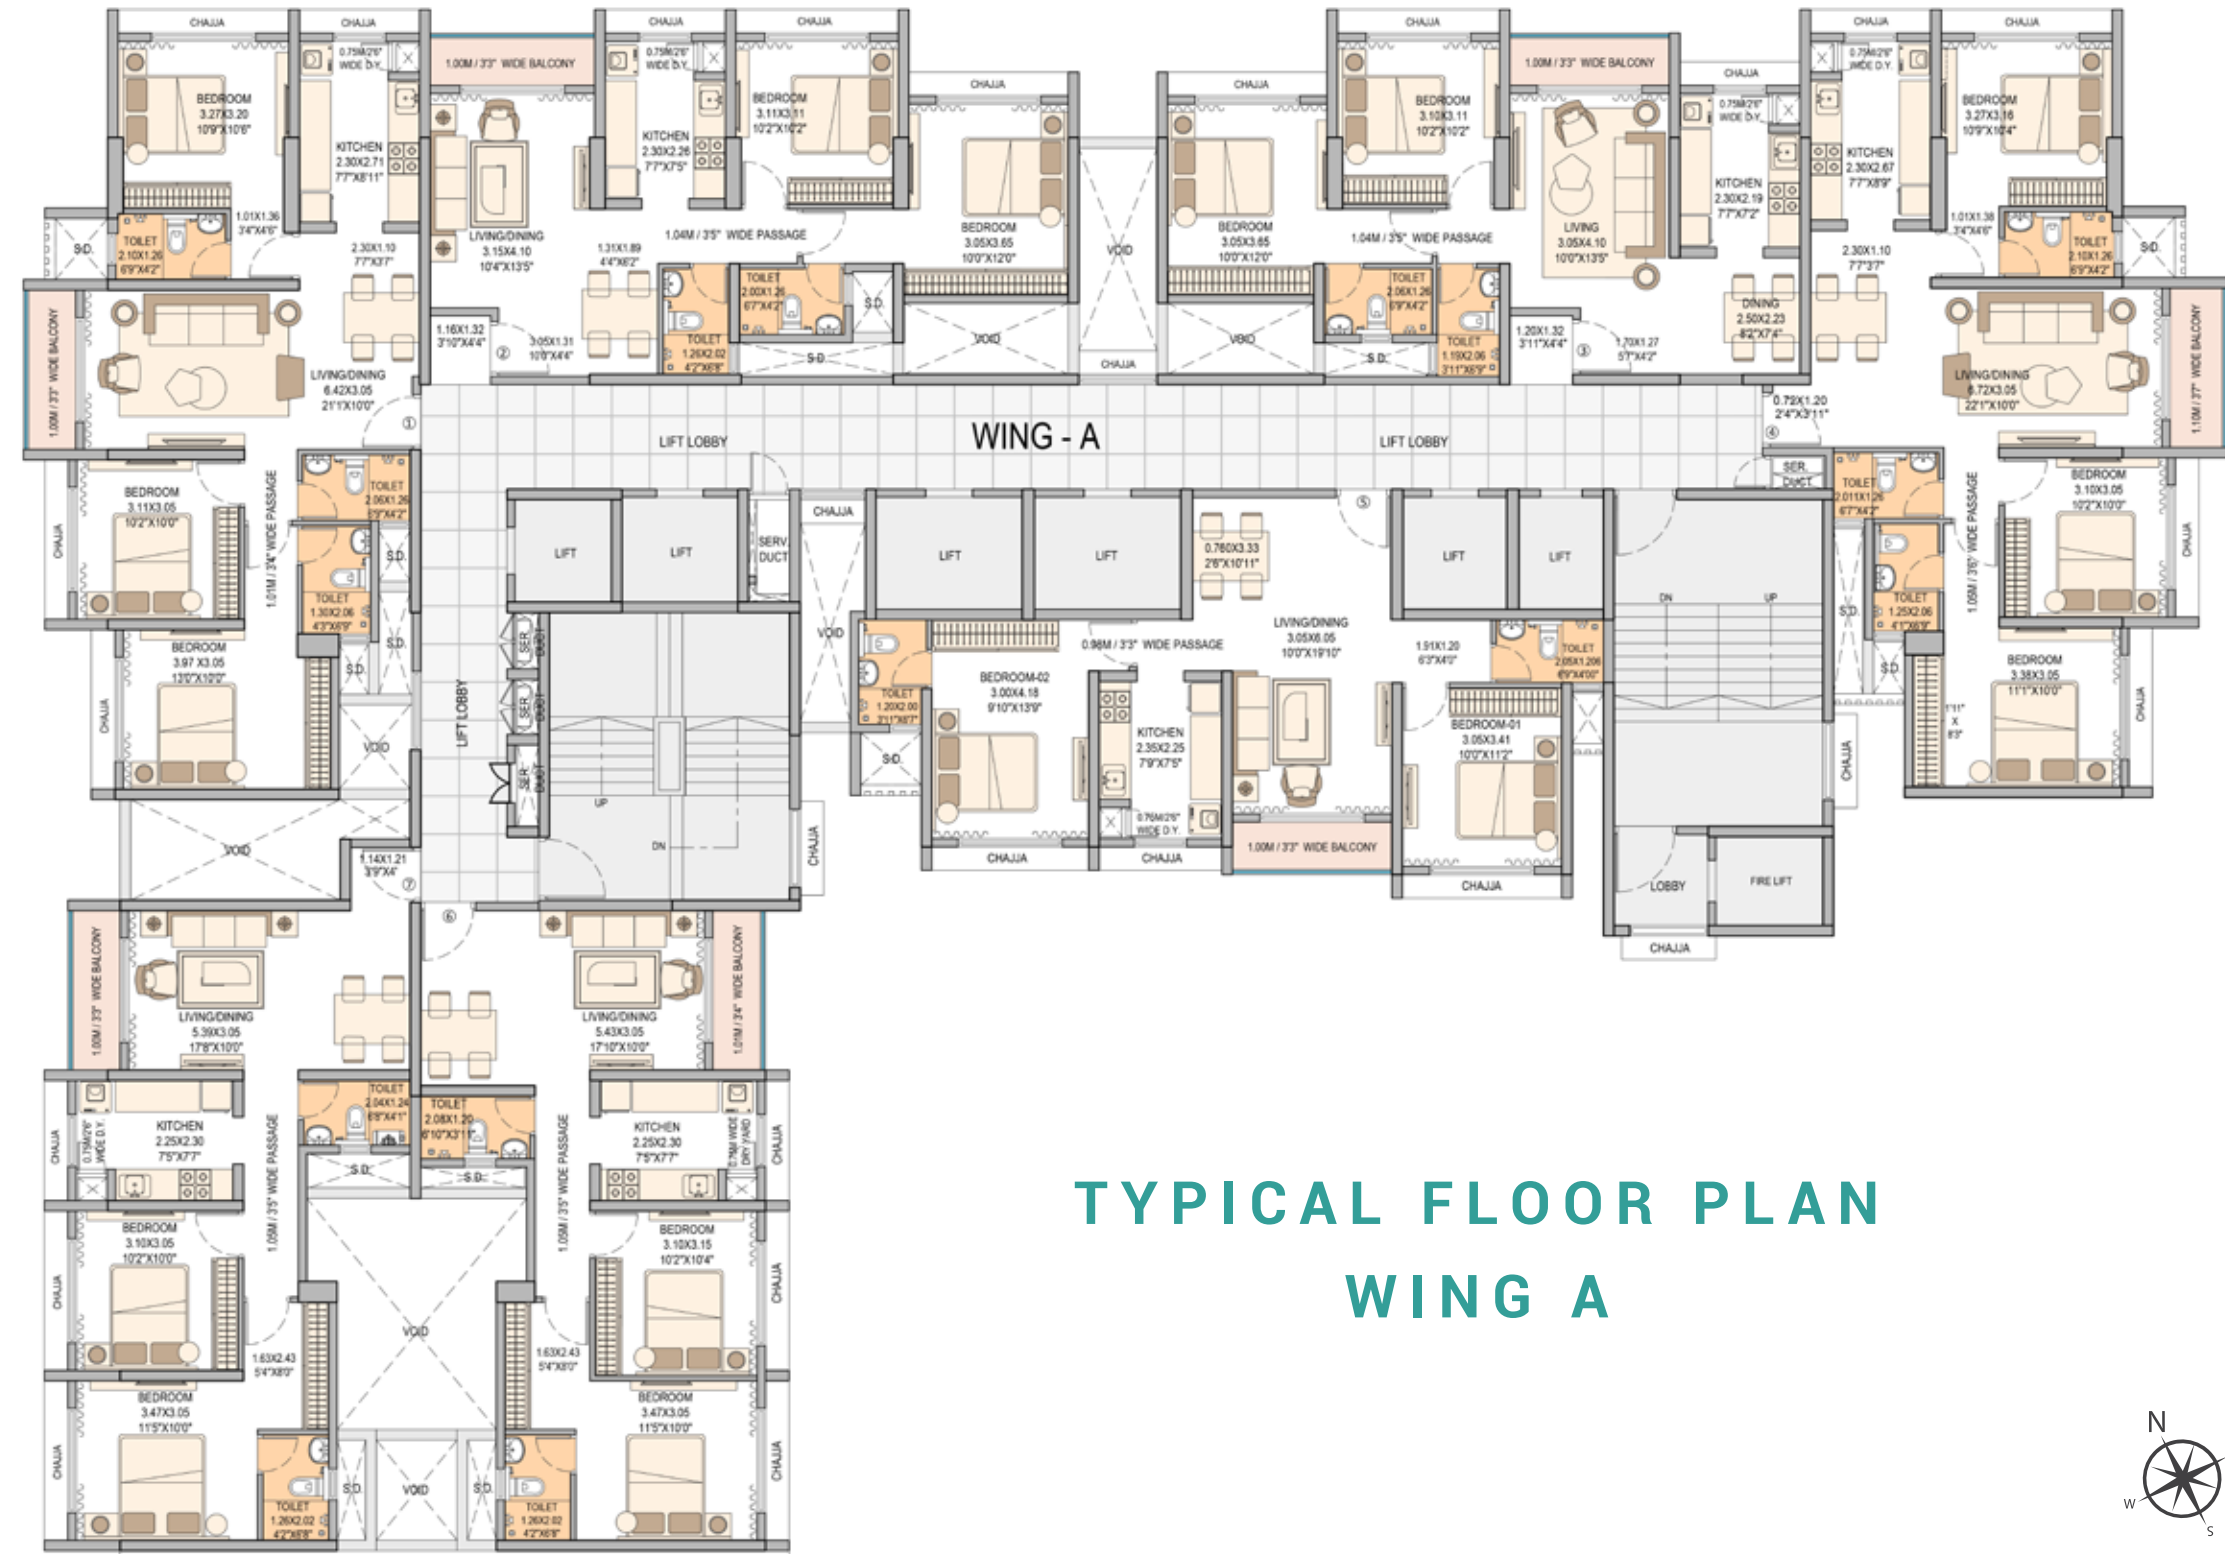

Artist's Impression

REIMAGINE YOUR WORLD

GROUND FLOOR

- Paved walkway
- Shrub line
- Metamorphic sculpture
- Interactive lawn
- Tree edge
- Miyawaki with strolling path.
- Community garden

FIRST FLOOR (INDOOR)

- Game zone
- Toddlers' play area
- Yoga and martial arts
- Gymnasium
- News and magazine area
- Reading area
- Art and craft room
- Music room

FIRST FLOOR (OUTDOOR)

- Semi covered entrance.
- Seating cove
- Senior citizens' corner
- Swing yard
- Jacuzzi
- Swimming pool
- Reflexology pathway
- Peddle seating and pots
- Transition plaza
- Game lane (Ludo and Chess)
- Play area
- Semi covered pool deck with lounge's

MASTER LAYOUT

TYPICAL FLOOR PLAN WING A

TYPICAL FLOOR PLAN WING B

LEGACY AT ITS FINEST

Known for their remarkable and unrivalled accolades since 35 years, Sheth Group is a foundation that propels excellence. With credentials as impressive as their global landmarks, the Sheth Creators derive inspiration and motivation from the illustrious legacy of the Sheth Group.