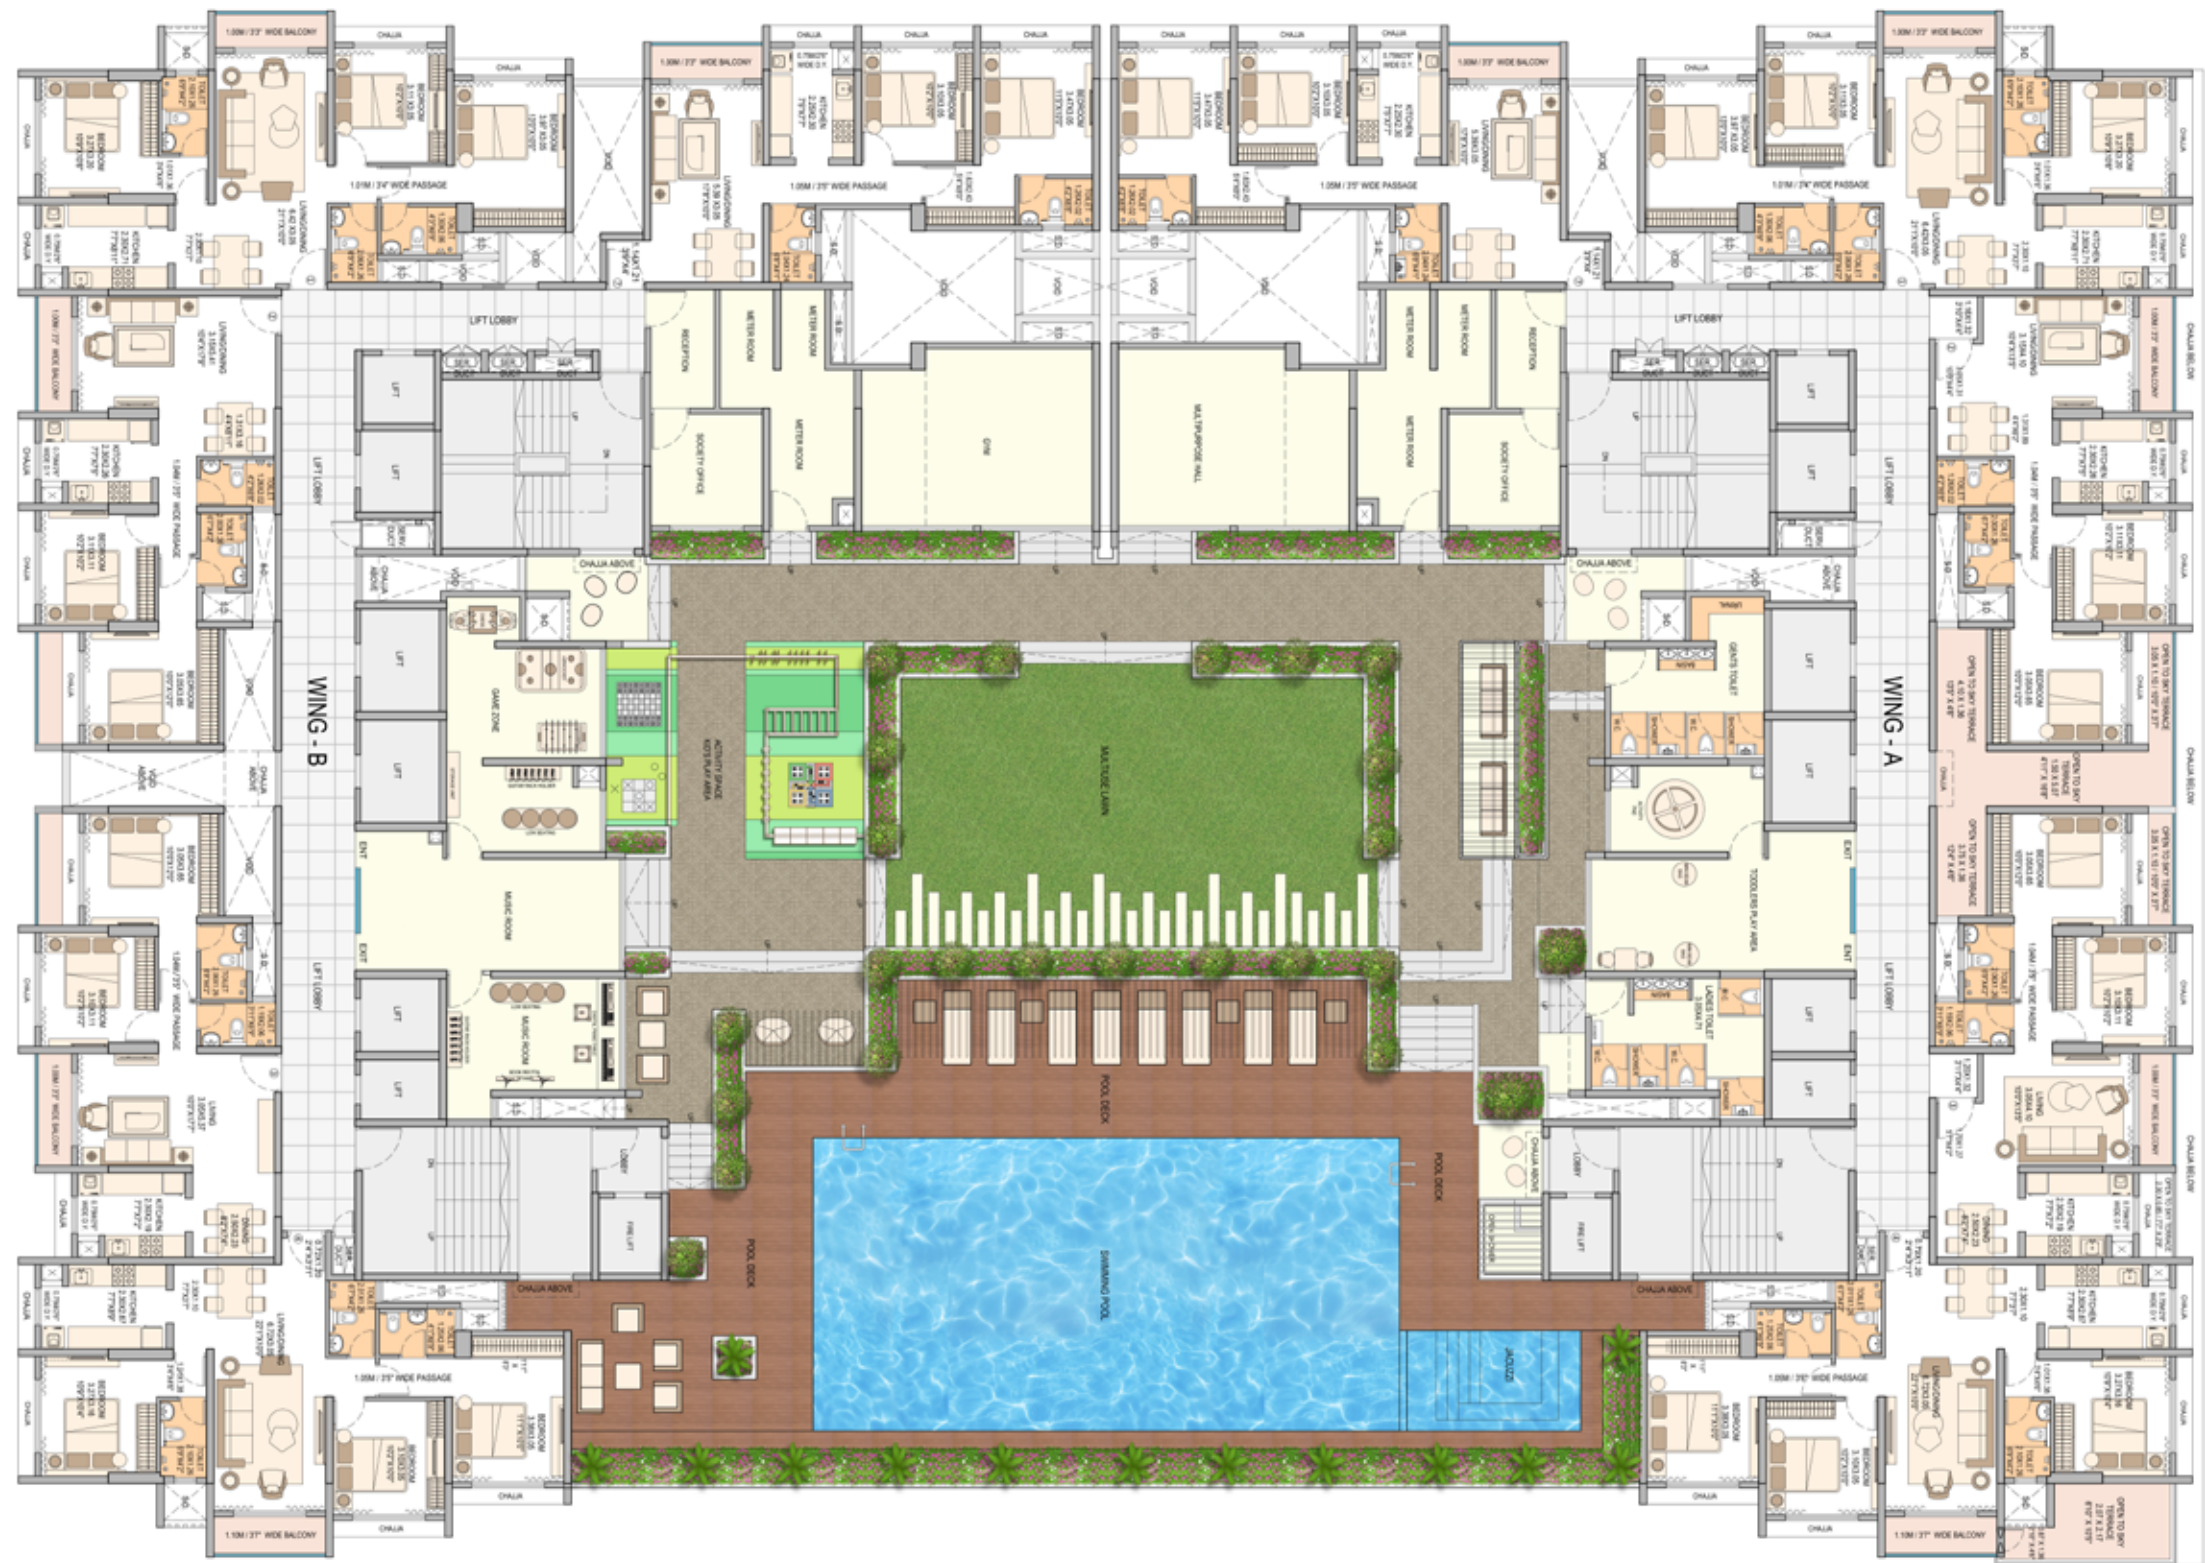

Artist's Impression

REIMAGINE YOUR WORLD

GROUND FLOOR

- Paved walkway
- Shrub line
- Metamorphic sculpture
- Interactive lawn
- Tree edge
- Miyawaki with strolling path.
- Community garden

FIRST FLOOR (INDOOR)

- Game zone
- Toddlers' play area
- Yoga and martial arts
- Gymnasium
- News and magazine area
- Reading area
- Art and craft room
- Music room

FIRST FLOOR (OUTDOOR)

- Semi covered entrance.
- Seating cove
- Senior citizens' corner
- Swing yard
- Jacuzzi
- Swimming pool
- Reflexology pathway
- Peddle seating and pots
- Transition plaza
- Game lane (Ludo and Chess)
- Play area
- Semi covered pool deck with lounge's

MASTER LAYOUT

TYPICAL FLOOR PLAN WING A

TYPICAL FLOOR PLAN WING B

LEGACY AT ITS FINEST

Known for their remarkable and unrivalled accolades since 35 years, Sheth Group is a foundation that propels excellence. With credentials as impressive as their global landmarks, the Sheth Creators derive inspiration and motivation from the illustrious legacy of the Sheth Group.