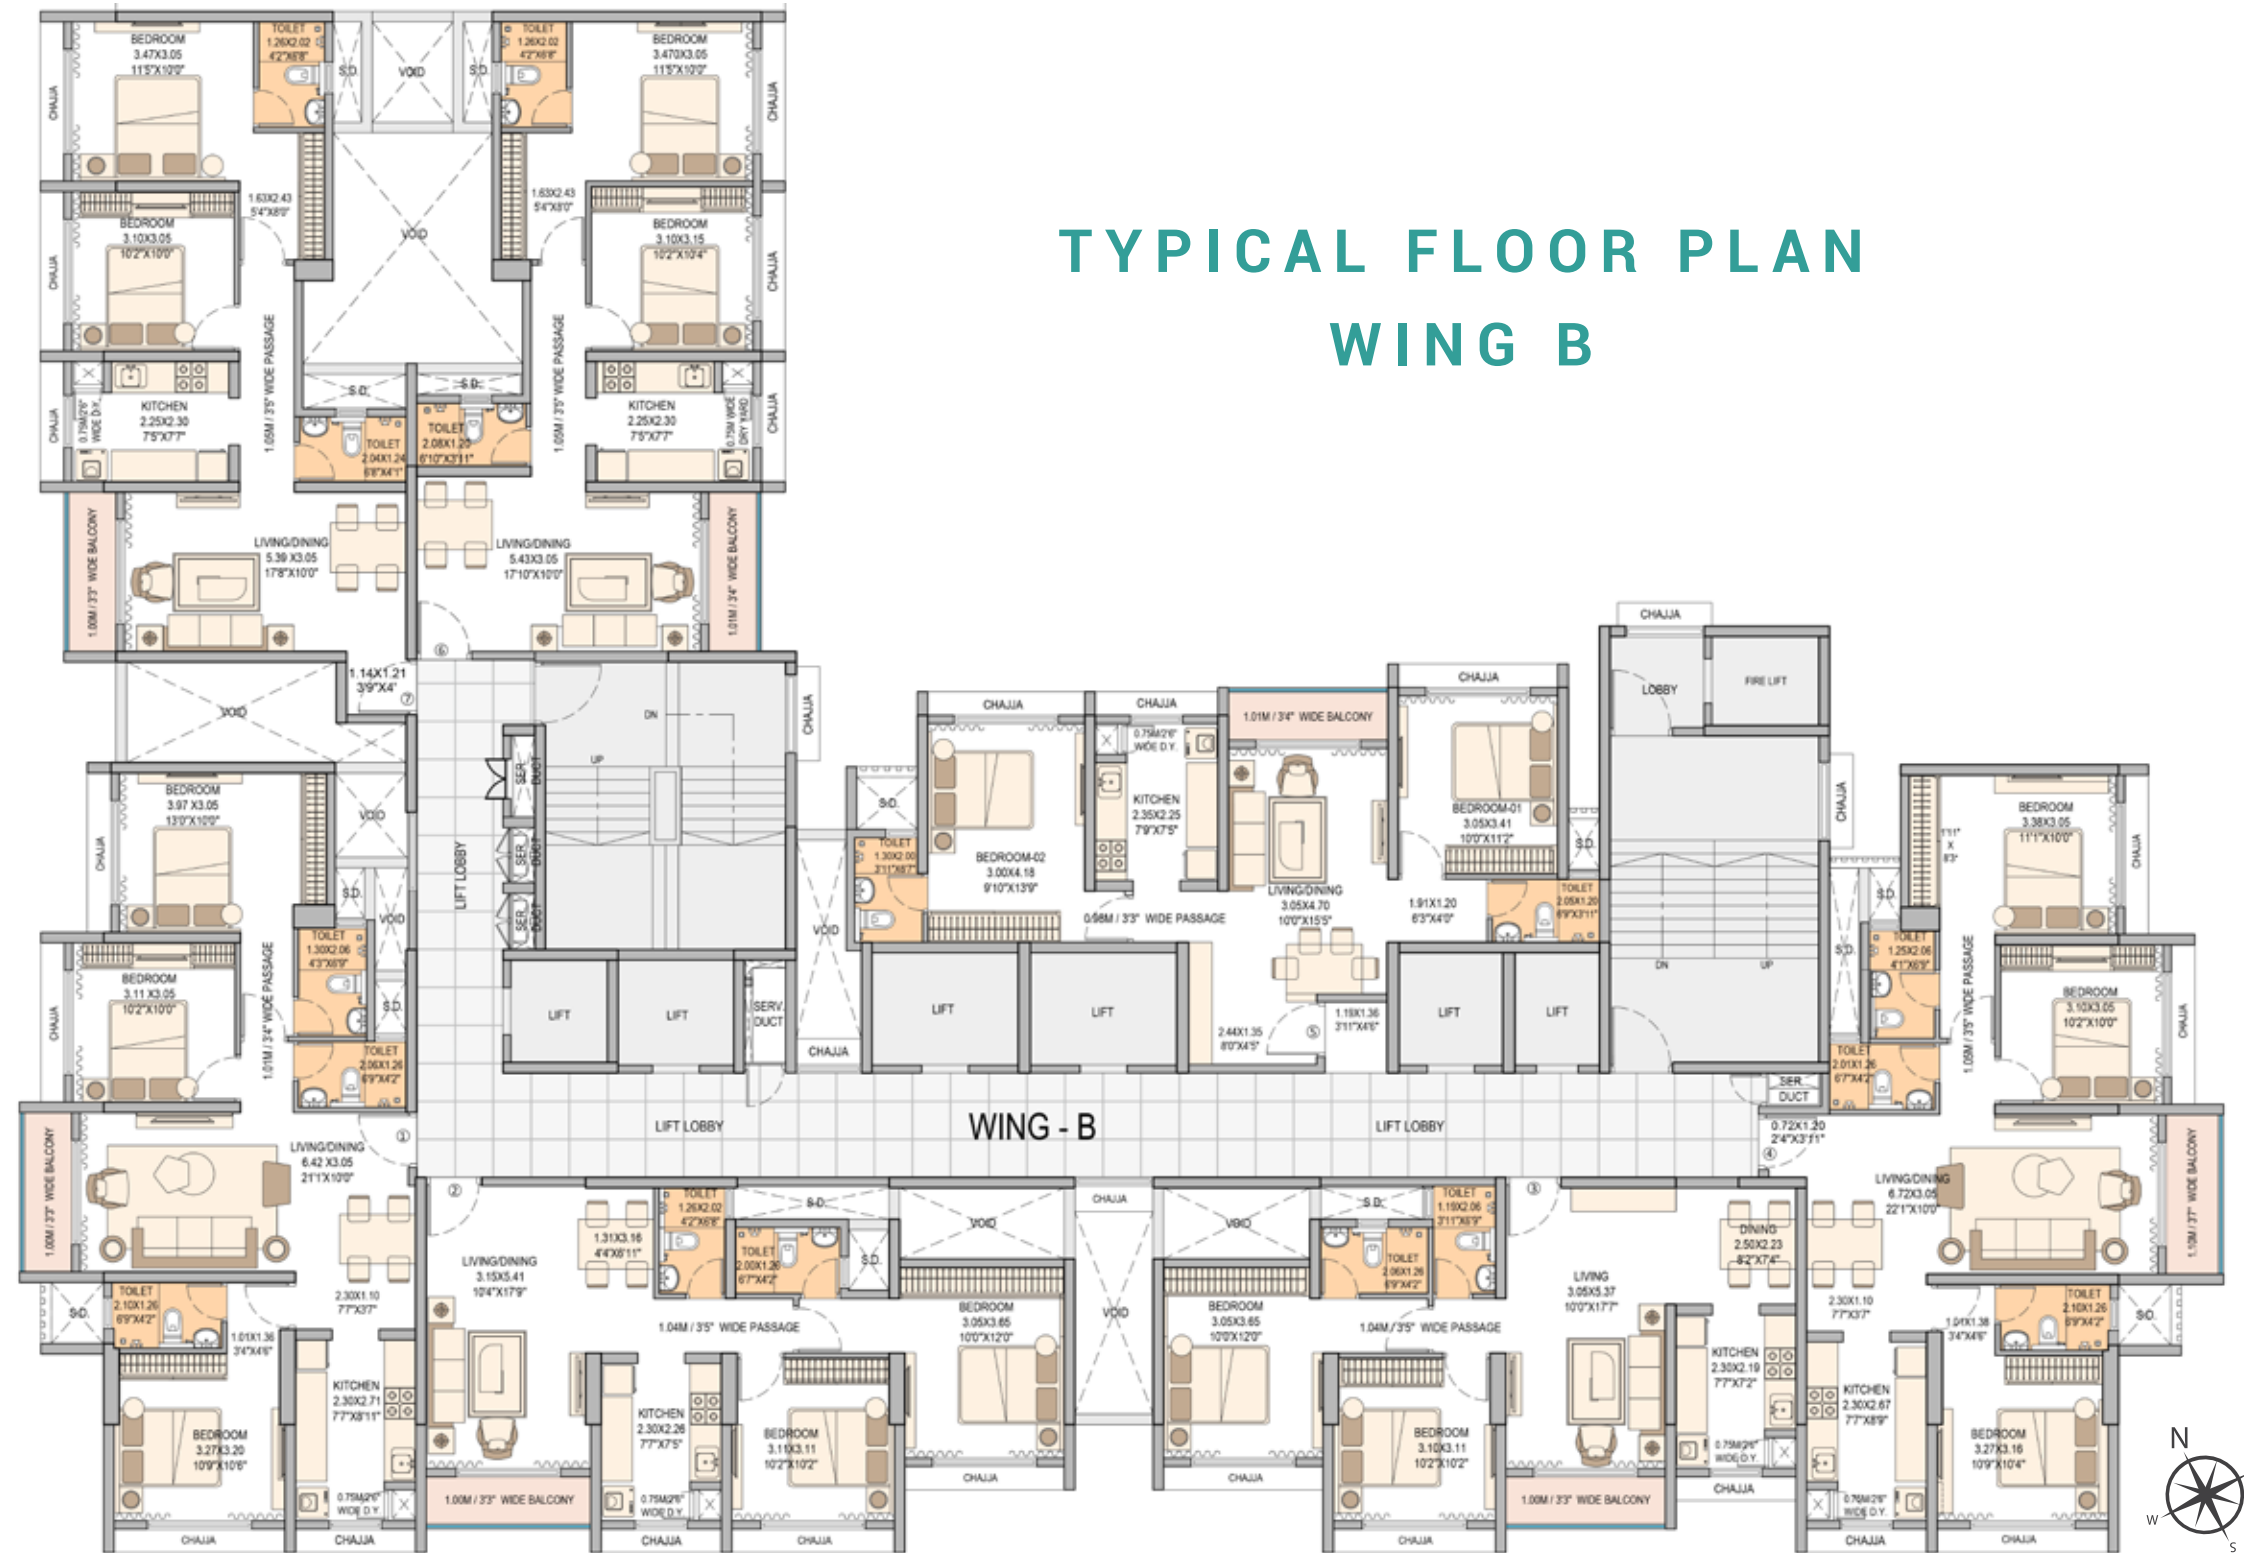

Artist's Impression

REIMAGINE YOUR WORLD

GROUND FLOOR

- Paved walkway
- Shrub line
- Metamorphic sculpture
- Interactive lawn
- Tree edge
- Miyawaki with strolling path.
- Community garden

FIRST FLOOR (INDOOR)

- Game zone
- Toddlers' play area
- Yoga and martial arts
- Gymnasium
- News and magazine area
- Reading area
- Art and craft room
- Music room

FIRST FLOOR (OUTDOOR)

- Semi covered entrance.
- Seating cove
- Senior citizens' corner
- Swing yard
- Jacuzzi
- Swimming pool
- Reflexology pathway
- Peddle seating and pots
- Transition plaza
- Game lane (Ludo and Chess)
- Play area
- Semi covered pool deck with lounge's

MASTER LAYOUT

TYPICAL FLOOR PLAN WING A

TYPICAL FLOOR PLAN WING B

LEGACY AT ITS FINEST

Known for their remarkable and unrivalled accolades since 35 years, Sheth Group is a foundation that propels excellence. With credentials as impressive as their global landmarks, the Sheth Creators derive inspiration and motivation from the illustrious legacy of the Sheth Group.