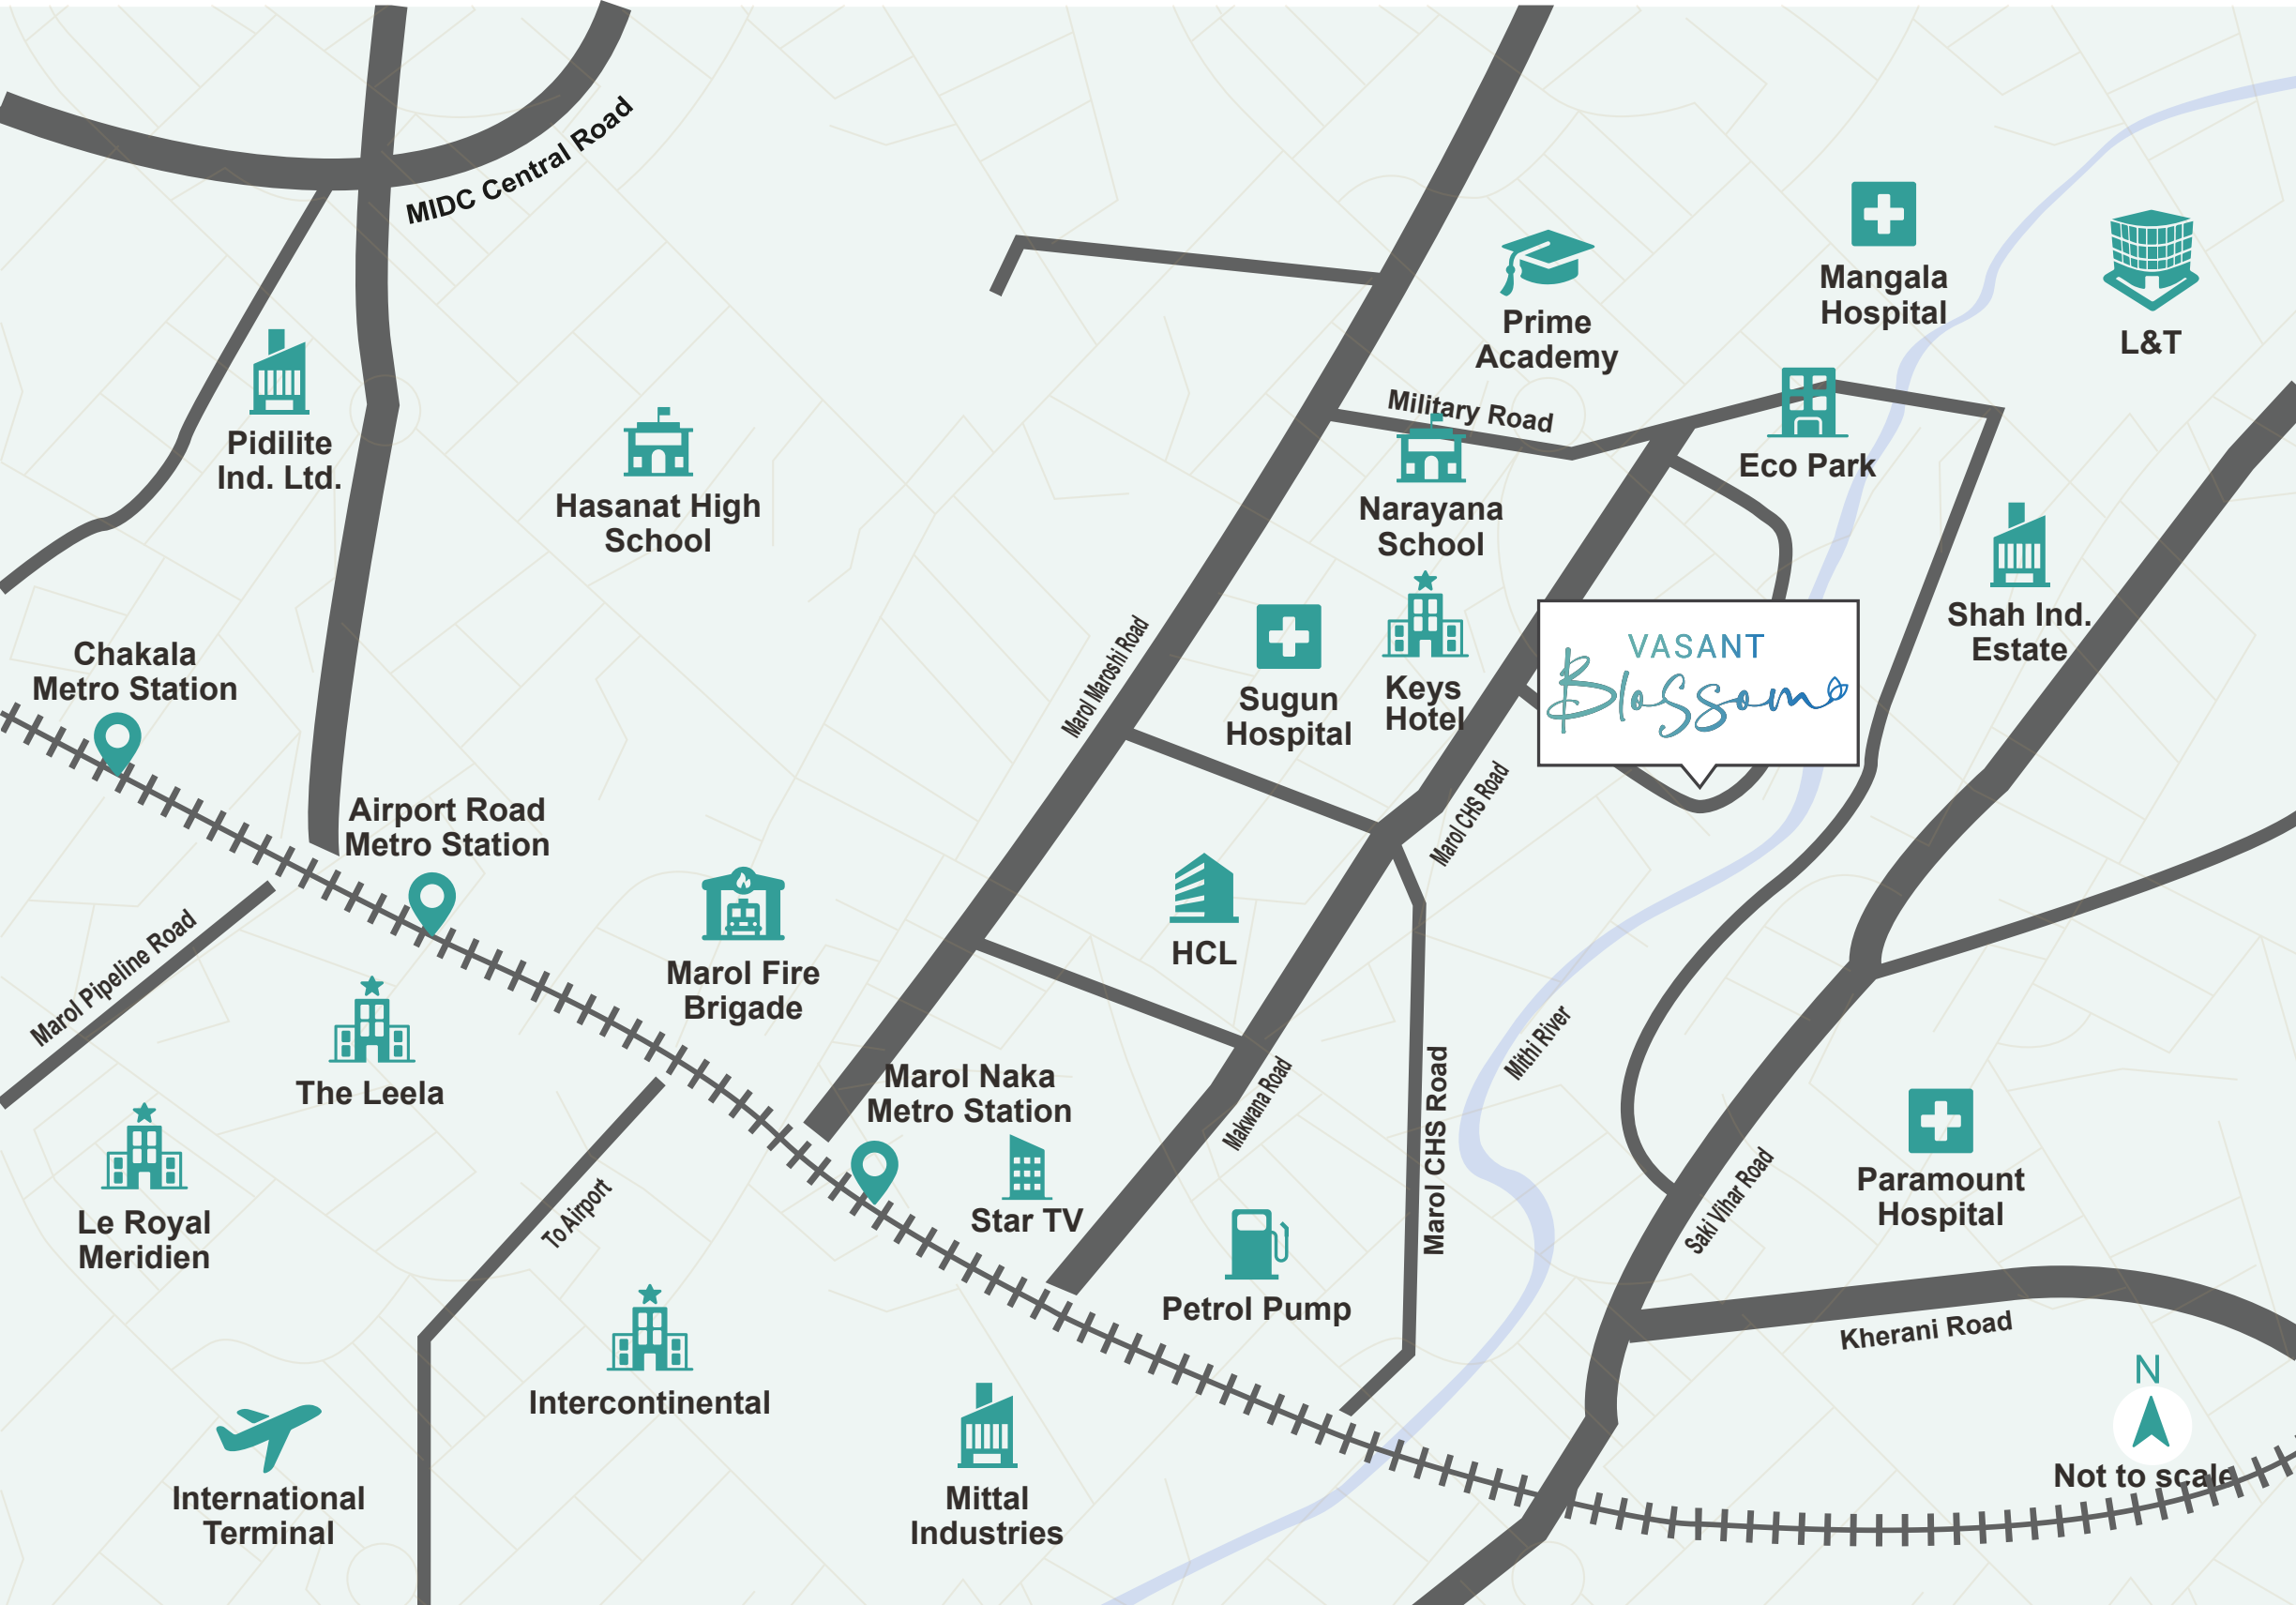

SEAMLESS CONNECTIVITY TO YOUR URBAN PARADISE

METRO STATIONS

- Marol Naka Metro Station - 3 mins.
- Airport Road Metro Station - 4 mins.
- Chakala Metro Station - 5 mins.
- Upcoming MIDC Metro Station - 7 mins.

HOSPITALS

- Seven Hills - 5 mins.
- Medicare Hospital - 8 mins.
- Holy Spirit Hospital - 10 mins.
- CritiCare Hospital - 12 mins.

AIRPORT

- International Airport - 8 mins.
- Domestic Airport - 12 mins.

SCHOOLS/COLLEGES

- St. Lawrence High School - 3 mins.
- St. John The Evangelist School - 6 mins.
- Divine Child High School - 8 mins.
- Bombay Scottish - 12 mins.
- Nahar International School - 12 mins.

HOTELS

- Lemon Tree Premier - 3 mins.
- JW Marriott - 6 mins.
- The Leela - 8 mins.
- Intercontinental - 8 mins.
- Le Royal Meridien - 10 mins.
- ITC Maratha - 10 mins.
- Radisson - 11 mins.

COMMERCIAL / Industrial

- Eco Park - 1 min.
- Shemaroo - 2 mins.
- WeWork - 3 mins
- Mittal Industries - 5 mins.
- HCL - 7 mins.
- L & T - 8 mins.
- SEEPZ - 8 mins.
- MIDC - 9 mins.
- Hiranandani - 20 mins.
- BKC - 20 mins.

CONNECTIVITY

- WEH - 5 mins.
- JVLR - 15 mins.