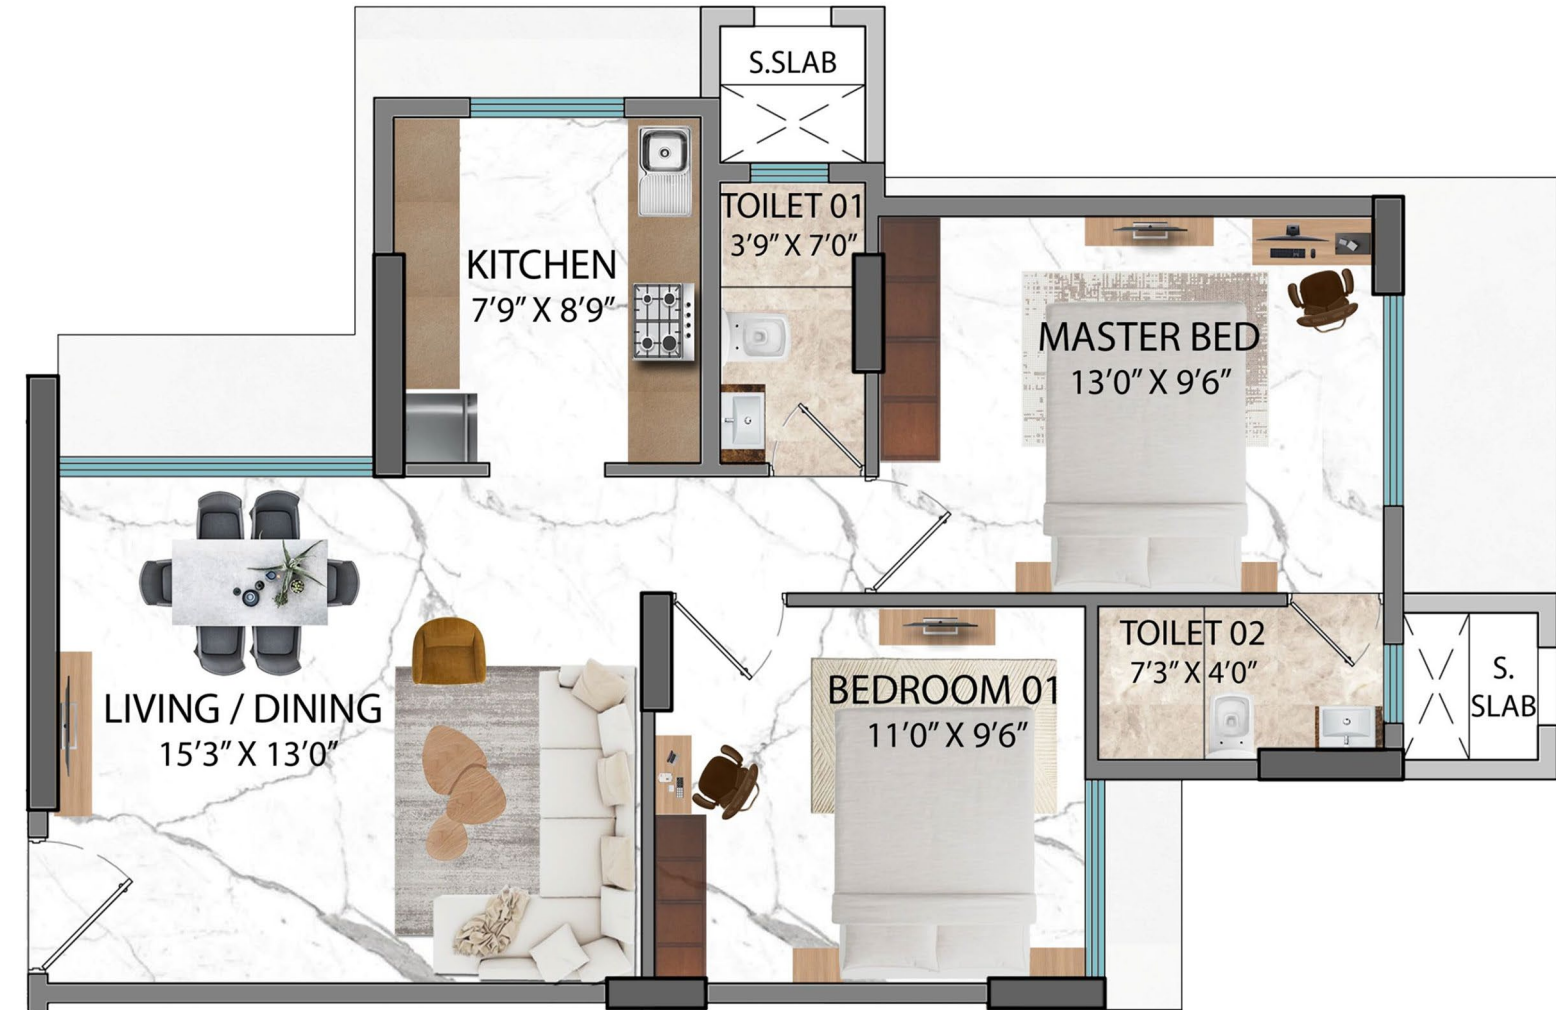

Bathroom Amenities

- » Designer Ceramic Dado Tiles up to 7' height
- » Branded plumbing fittings (Jaquar or Bravaat or equivalent)
- » Concealed plumbing with CPVC Pipes
- » Premium sanitary fittings

Kitchen Amenities:

- » Granite Kitchen Counter
- » Stainless Steel Sink
- » Glazed or Ceramic Dado Tiles Up to 5' height

Typical FLOOR PLAN

One BHK PLAN

RERA Carpet Area: 324 sq.ft.

Two BHK PLAN

RERA Carpet Area: 584 sq.ft.

Three BHK PLAN

RERA Carpet Area: 831 sq.ft.

Penthouse PLAN

RERA Carpet Area: 1148 sq.ft. + 538 sq.ft. Pocket Terrace

HOME OF ICONIC *Landmarks*

Rodium has been at the forefront of the real estate industry for over 35 years and is one of the most celebrated developers in the city. We have delivered some of the most prestigious commercial and residential developments in Mumbai and beyond.