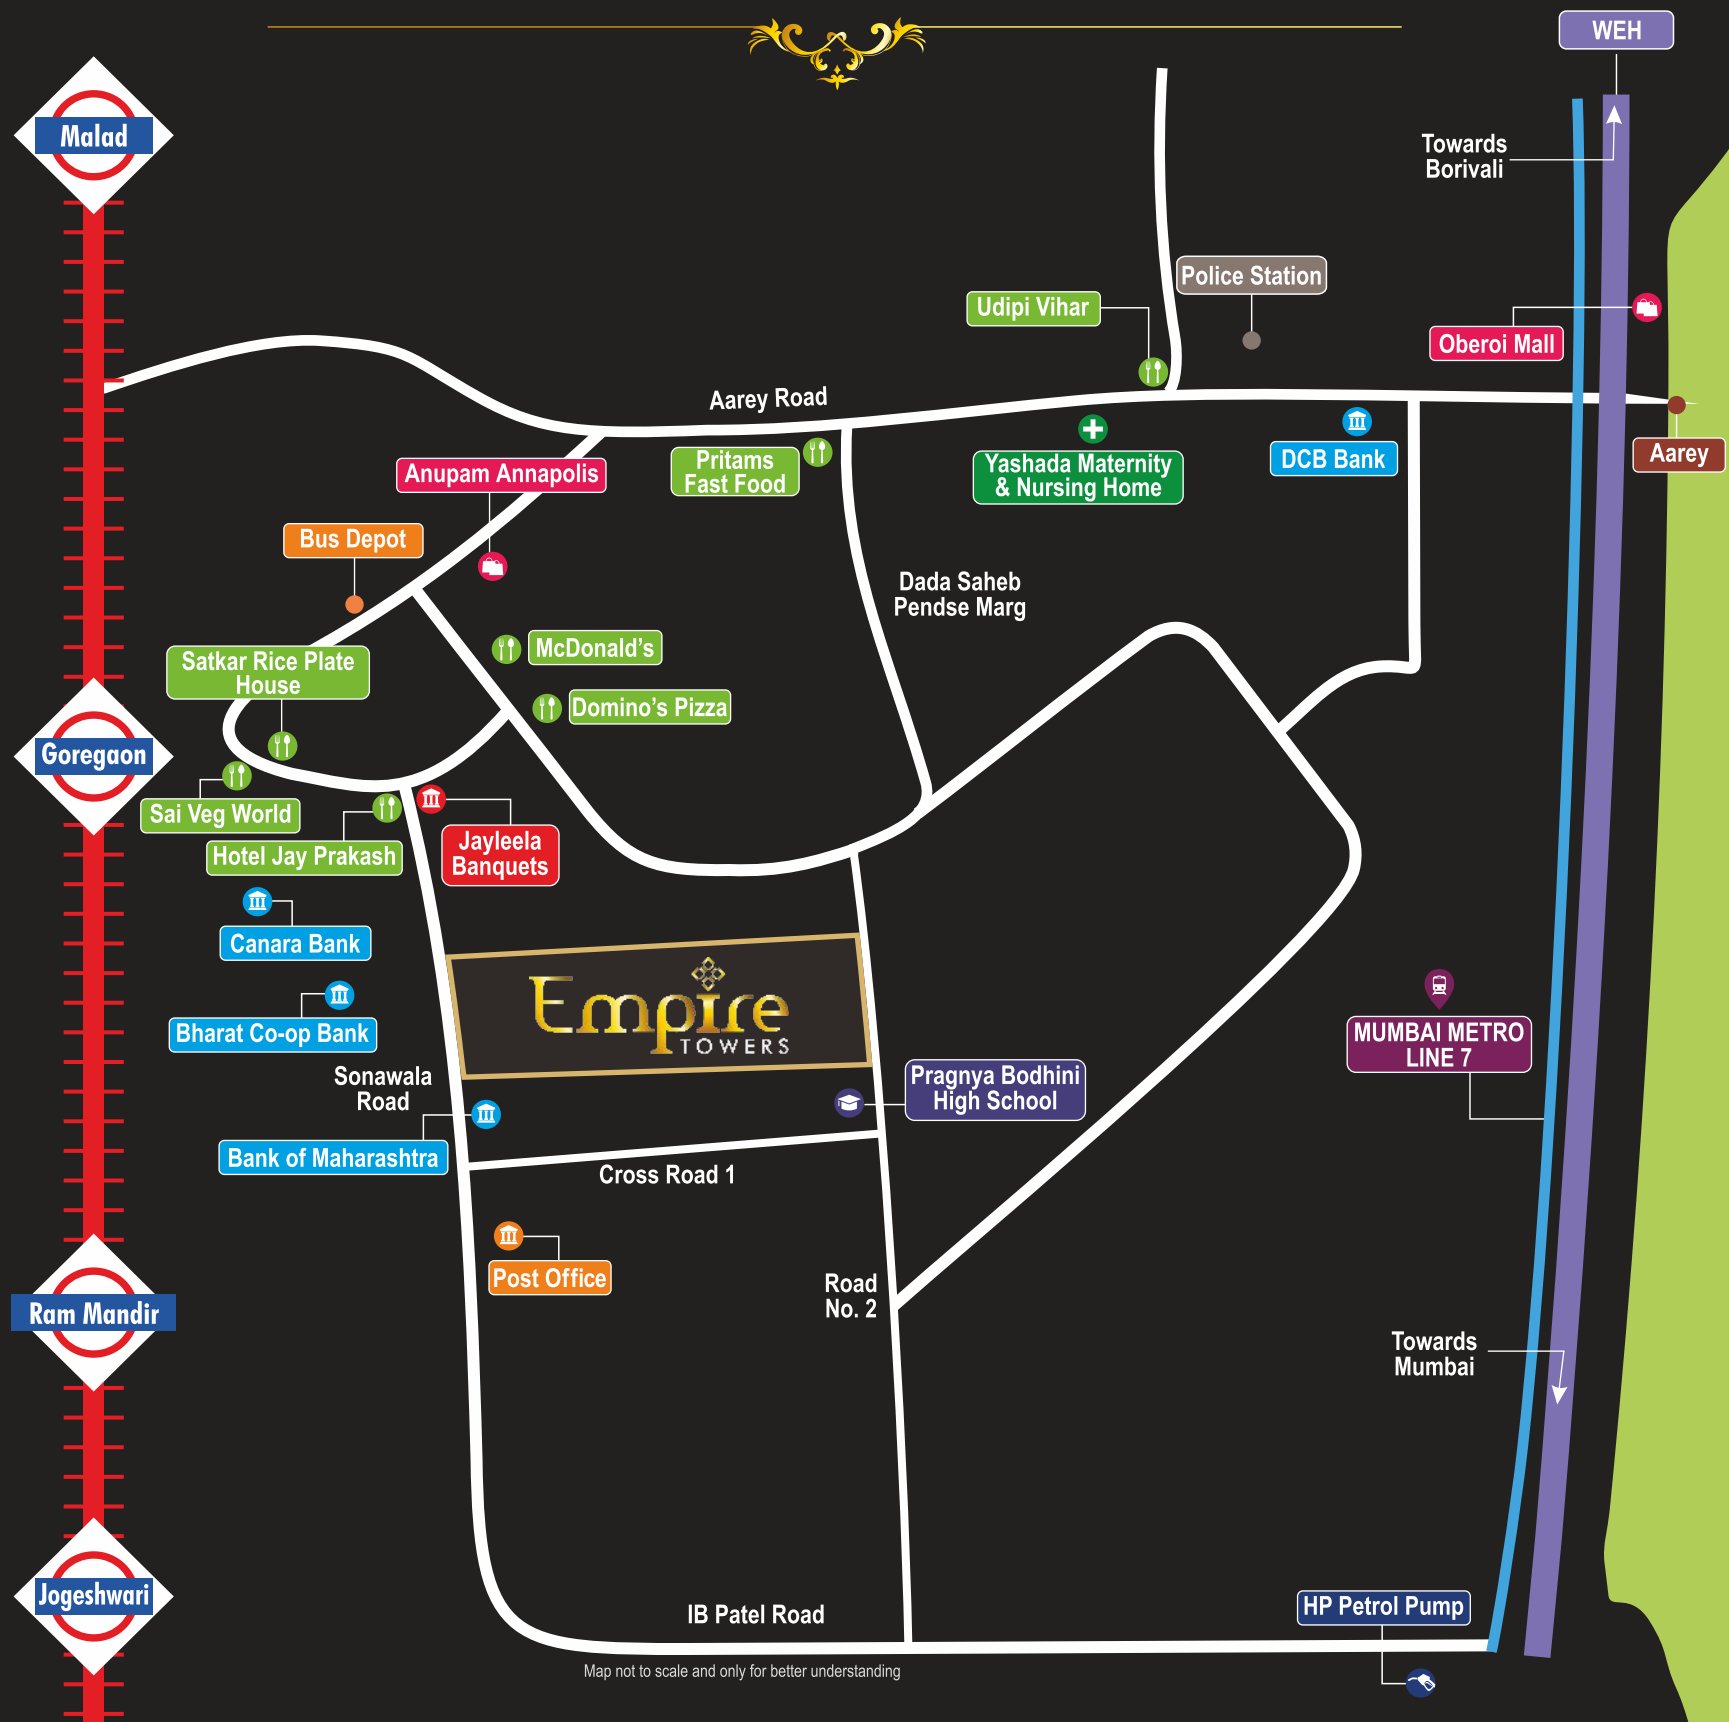

OWN THE BEST ADDRESS ON EARTH

EXPLORE THE MEMORIES IN DEPTH

More than just a prestigious address, this is where your heart feels, where your children will soon build happy memories to match your own. Your needs and wants within easy reach, for every member of your family.