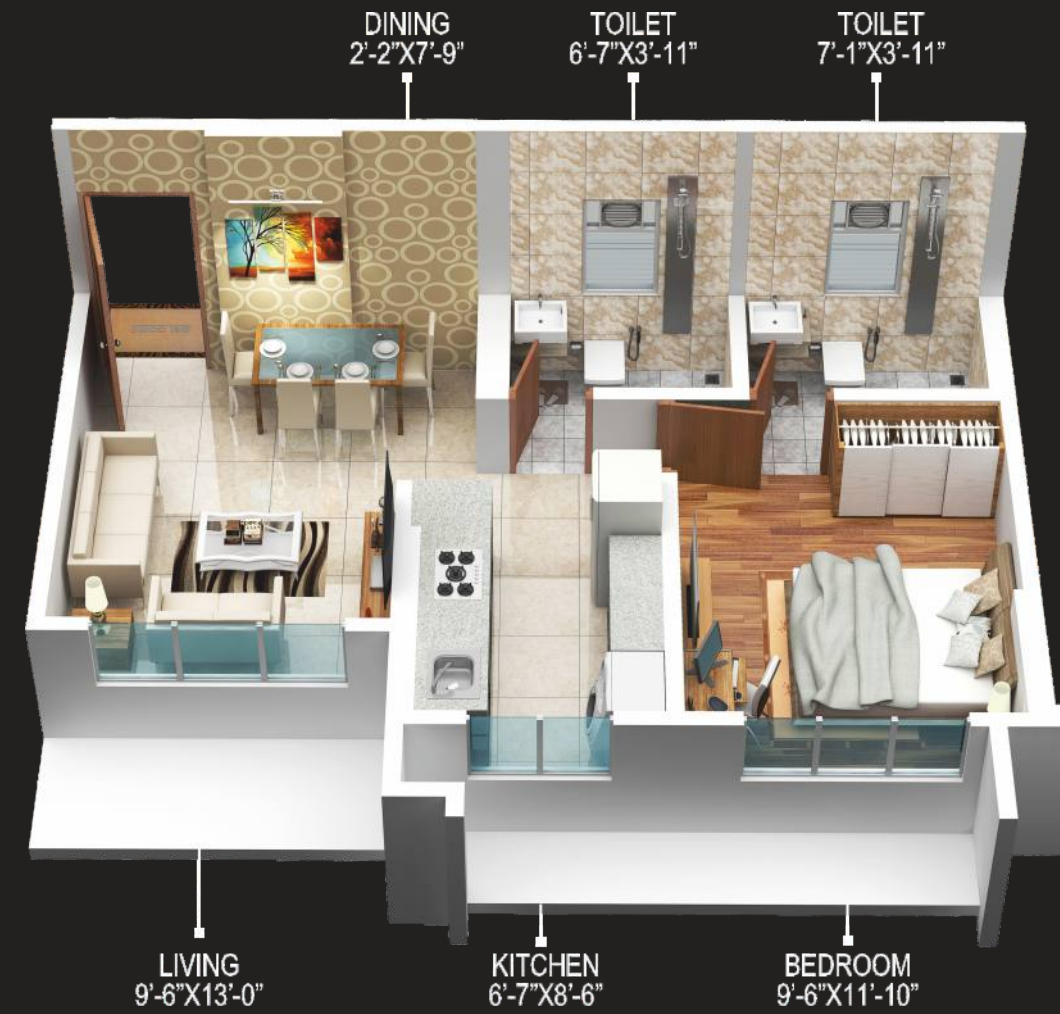

INFORMAL SEATING

STEAM ROOM

MESSAGE ROOM

OUTDOOR GYM

REFRESHMENT AREA

CHIT CHAT CORNER

GROUP SITTING PLAZA

VIDEO DOOR PHONE

24x7 CCTV SURVEILLANCE

FLOOR PLAN (WING A)

**1BHK - TYPE 1
WING A**

RERA CARPET:
Flat No.: 3 - 406 sqft
Flat No.: 4 - 404 sqft

**1BHK - TYPE 2
WING A**

RERA CARPET:
Flat No.: 1 & 2
420 sqft

FLOOR PLAN (WING B)