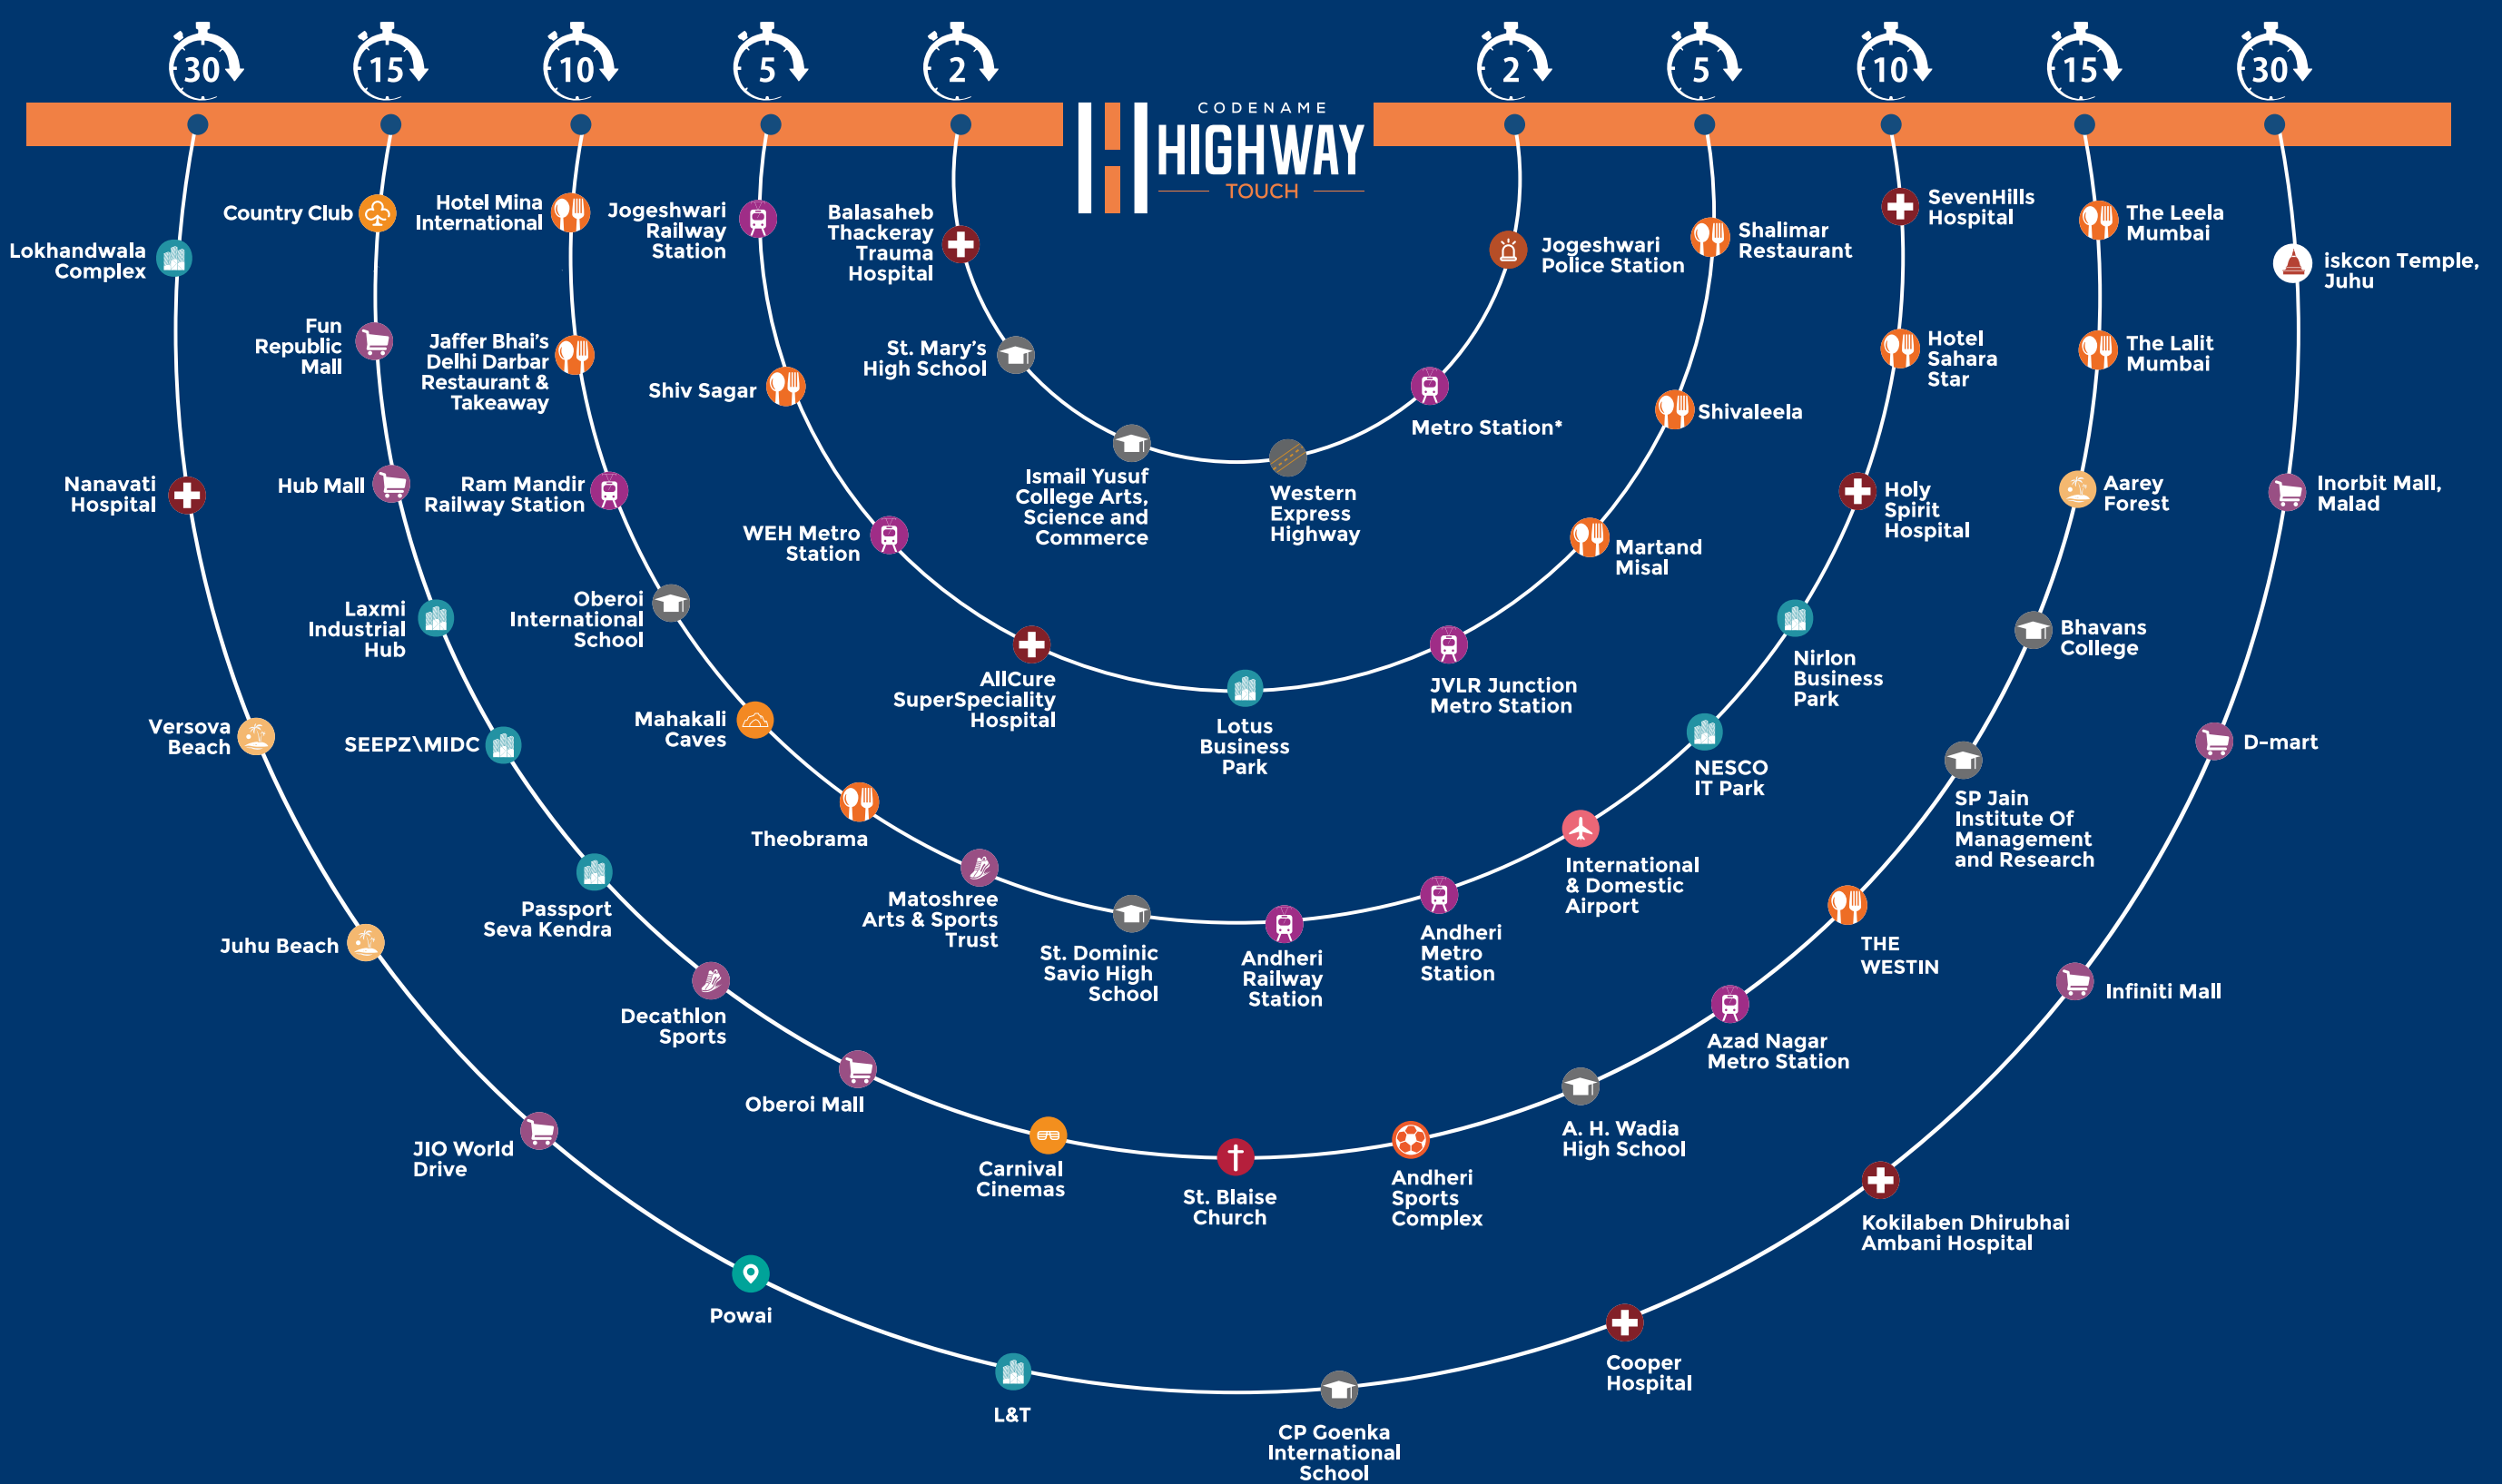

C O D E N A M E

HIGHWAY

— TOUCH —

NEAR

A N D H E R I (E)

WESTERN EXPRESS HIGHWAY

HOMES BY THE HIGHWAY

GET CLOSER TO EVERYTHING

DISCOVER THE CONVENIENCE

This map is for representation purpose only. Map not to scale.

Touch down in style and comfort at Codename Highway Touch! Located next to the Western Express Highway for easy access and seamless connectivity, whether you're in town for business or leisure.

LIVE THE URBAN LIFESTYLE

Codename Highway Touch is an ideal place for those who are looking for an elevated lifestyle. It is where the fine living meets convenience. With superior access to business hubs, hospitals, restaurants, schools, and markets, it's truly the perfect location for your perfect home.

EXPERIENCE THE BEST OF CONNECTIVITY

Time and distance mentioned in the image may vary due to the traffic conditions, during peak hours and the time spent travelling from one location to other. All these facilities are provided at a sole discretion of the concerned authorities. *Proposed Metro Station