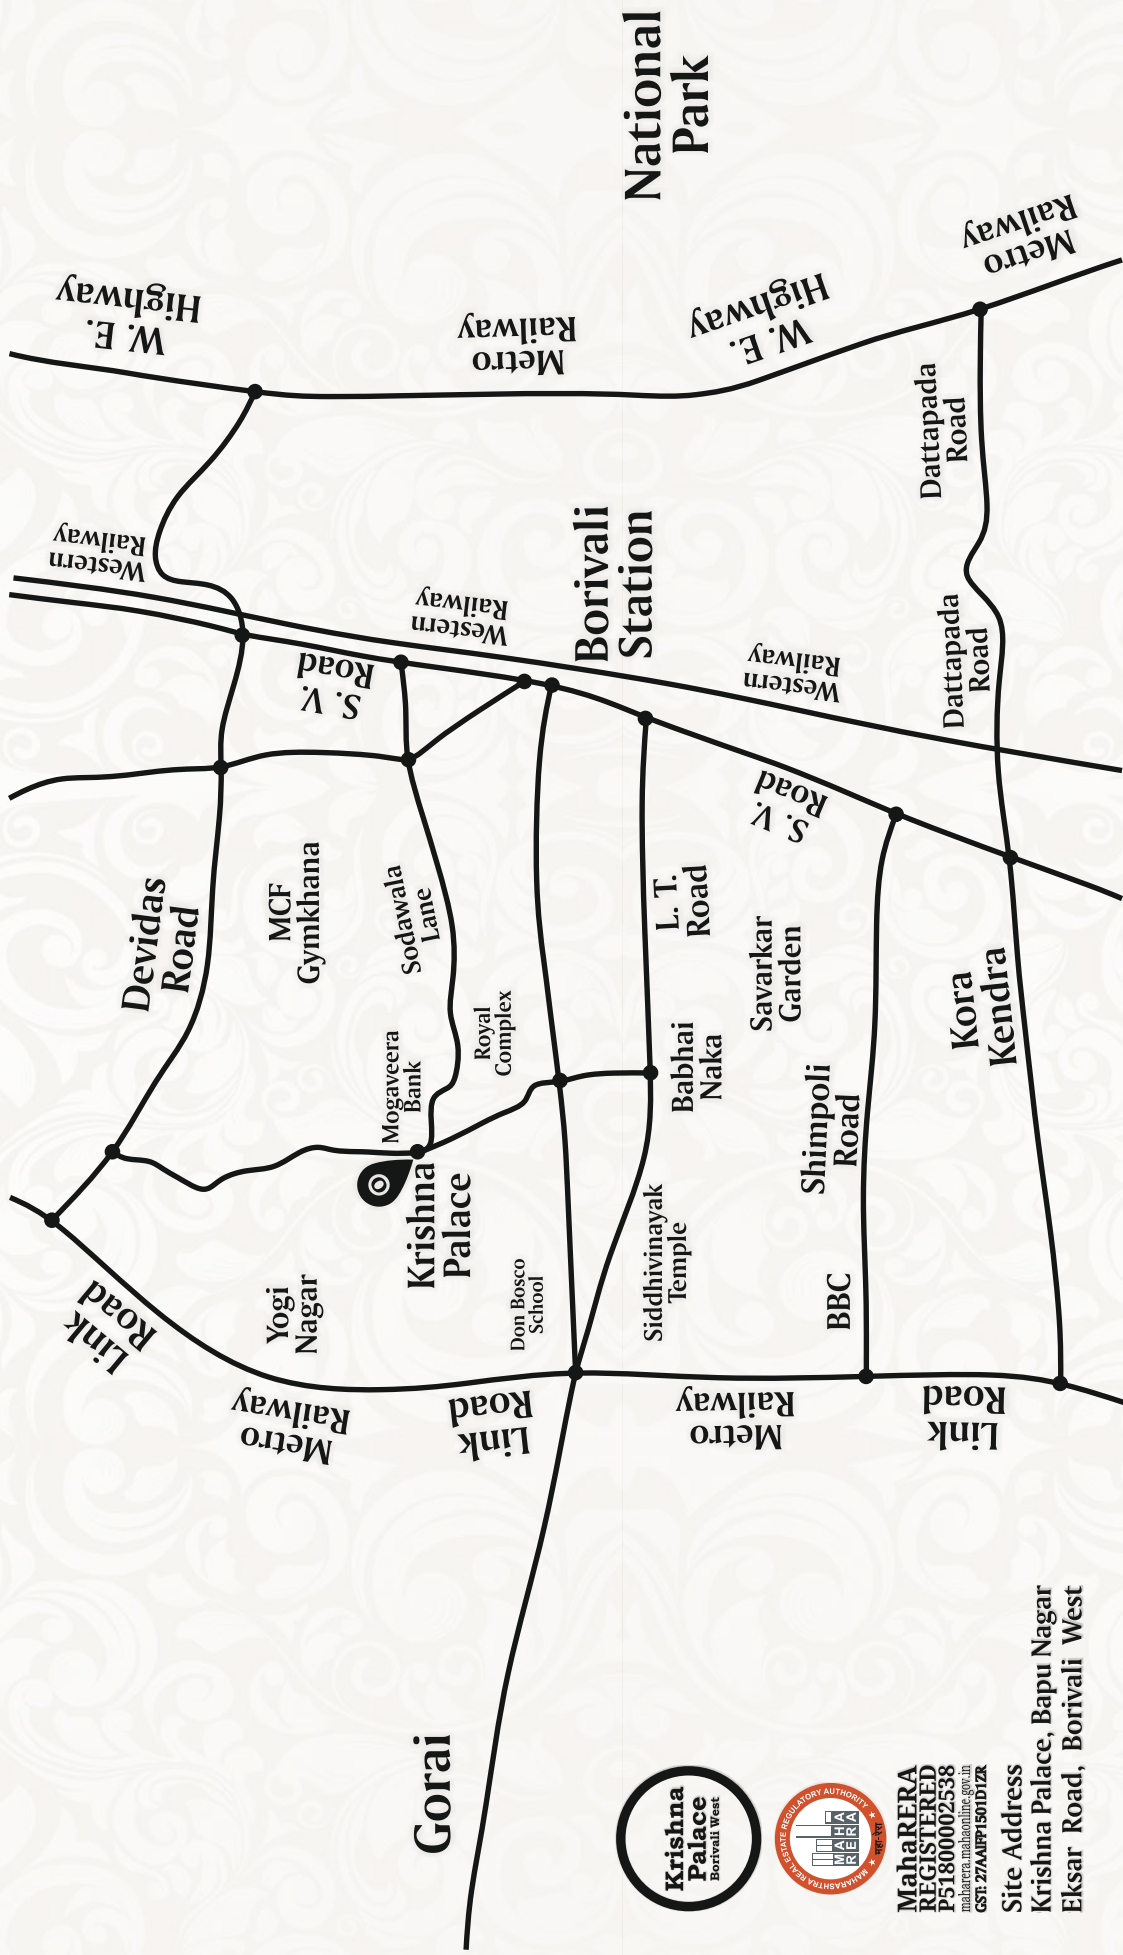

**Krishna
Palace**
Borivali West

MAKWANA 

1BHK

Artist's Impression

LOCATION

MahaRERA
 REGISTERED
 P51800002538
 maharera.mahaonline.gov.in
 GST: Z7AAHP1501D1ZK

Site Address
 Krishna Palace, Bapu Nagar
 Eksar Road, Borivali West