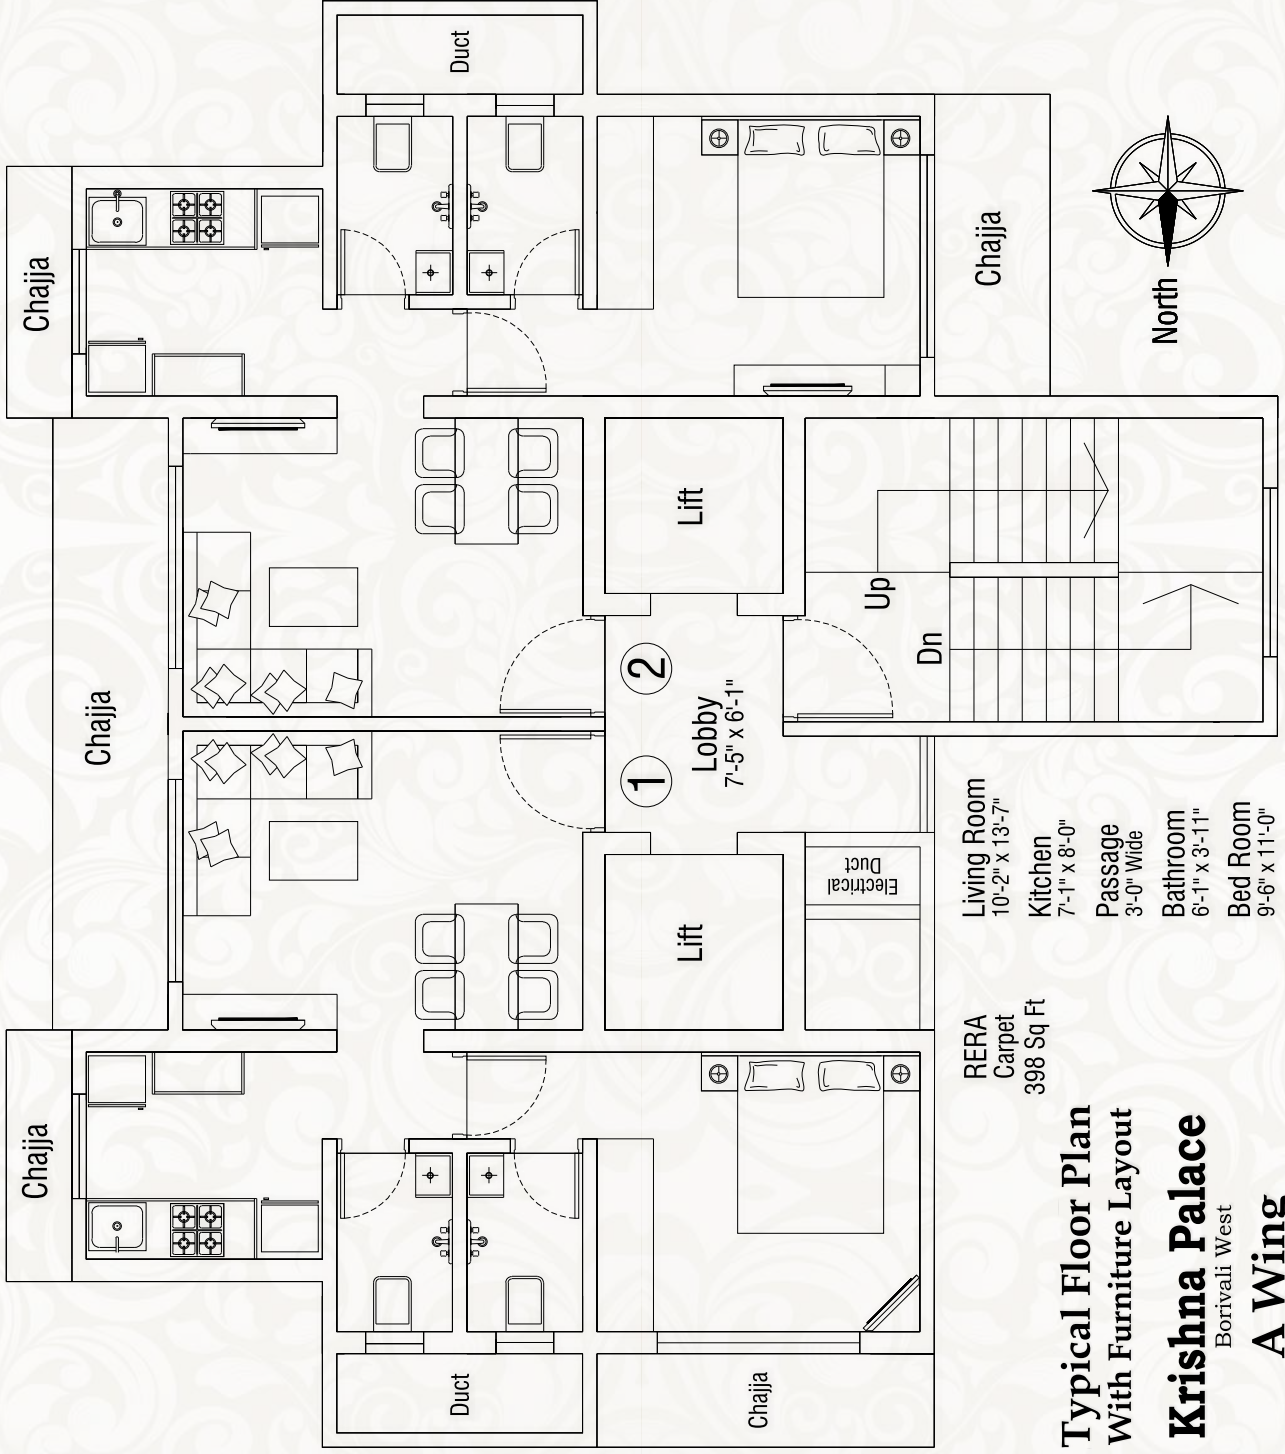

**Krishna
Palace**
Borivali West

MAKWANA 

1BHK

Artist's Impression

LOCATION

MahaRERA
 REGISTERED
 P51800002538
 maharera.mahaonline.gov.in
 GST: Z7AAHP1501D1ZK

Site Address
 Krishna Palace, Bapu Nagar
 Eksar Road, Borivali West

- RERA Carpet 398 Sq Ft
- Living Room 10'-2" x 13'-7"
- Kitchen 7'-1" x 8'-0"
- Passage 3'-0" Wide
- Bathroom 6'-1" x 3'-11"
- Bed Room 9'-6" x 11'-0"

Typical Floor Plan
With Furniture Layout
Krishna Palace
 Borivali West
A Wing