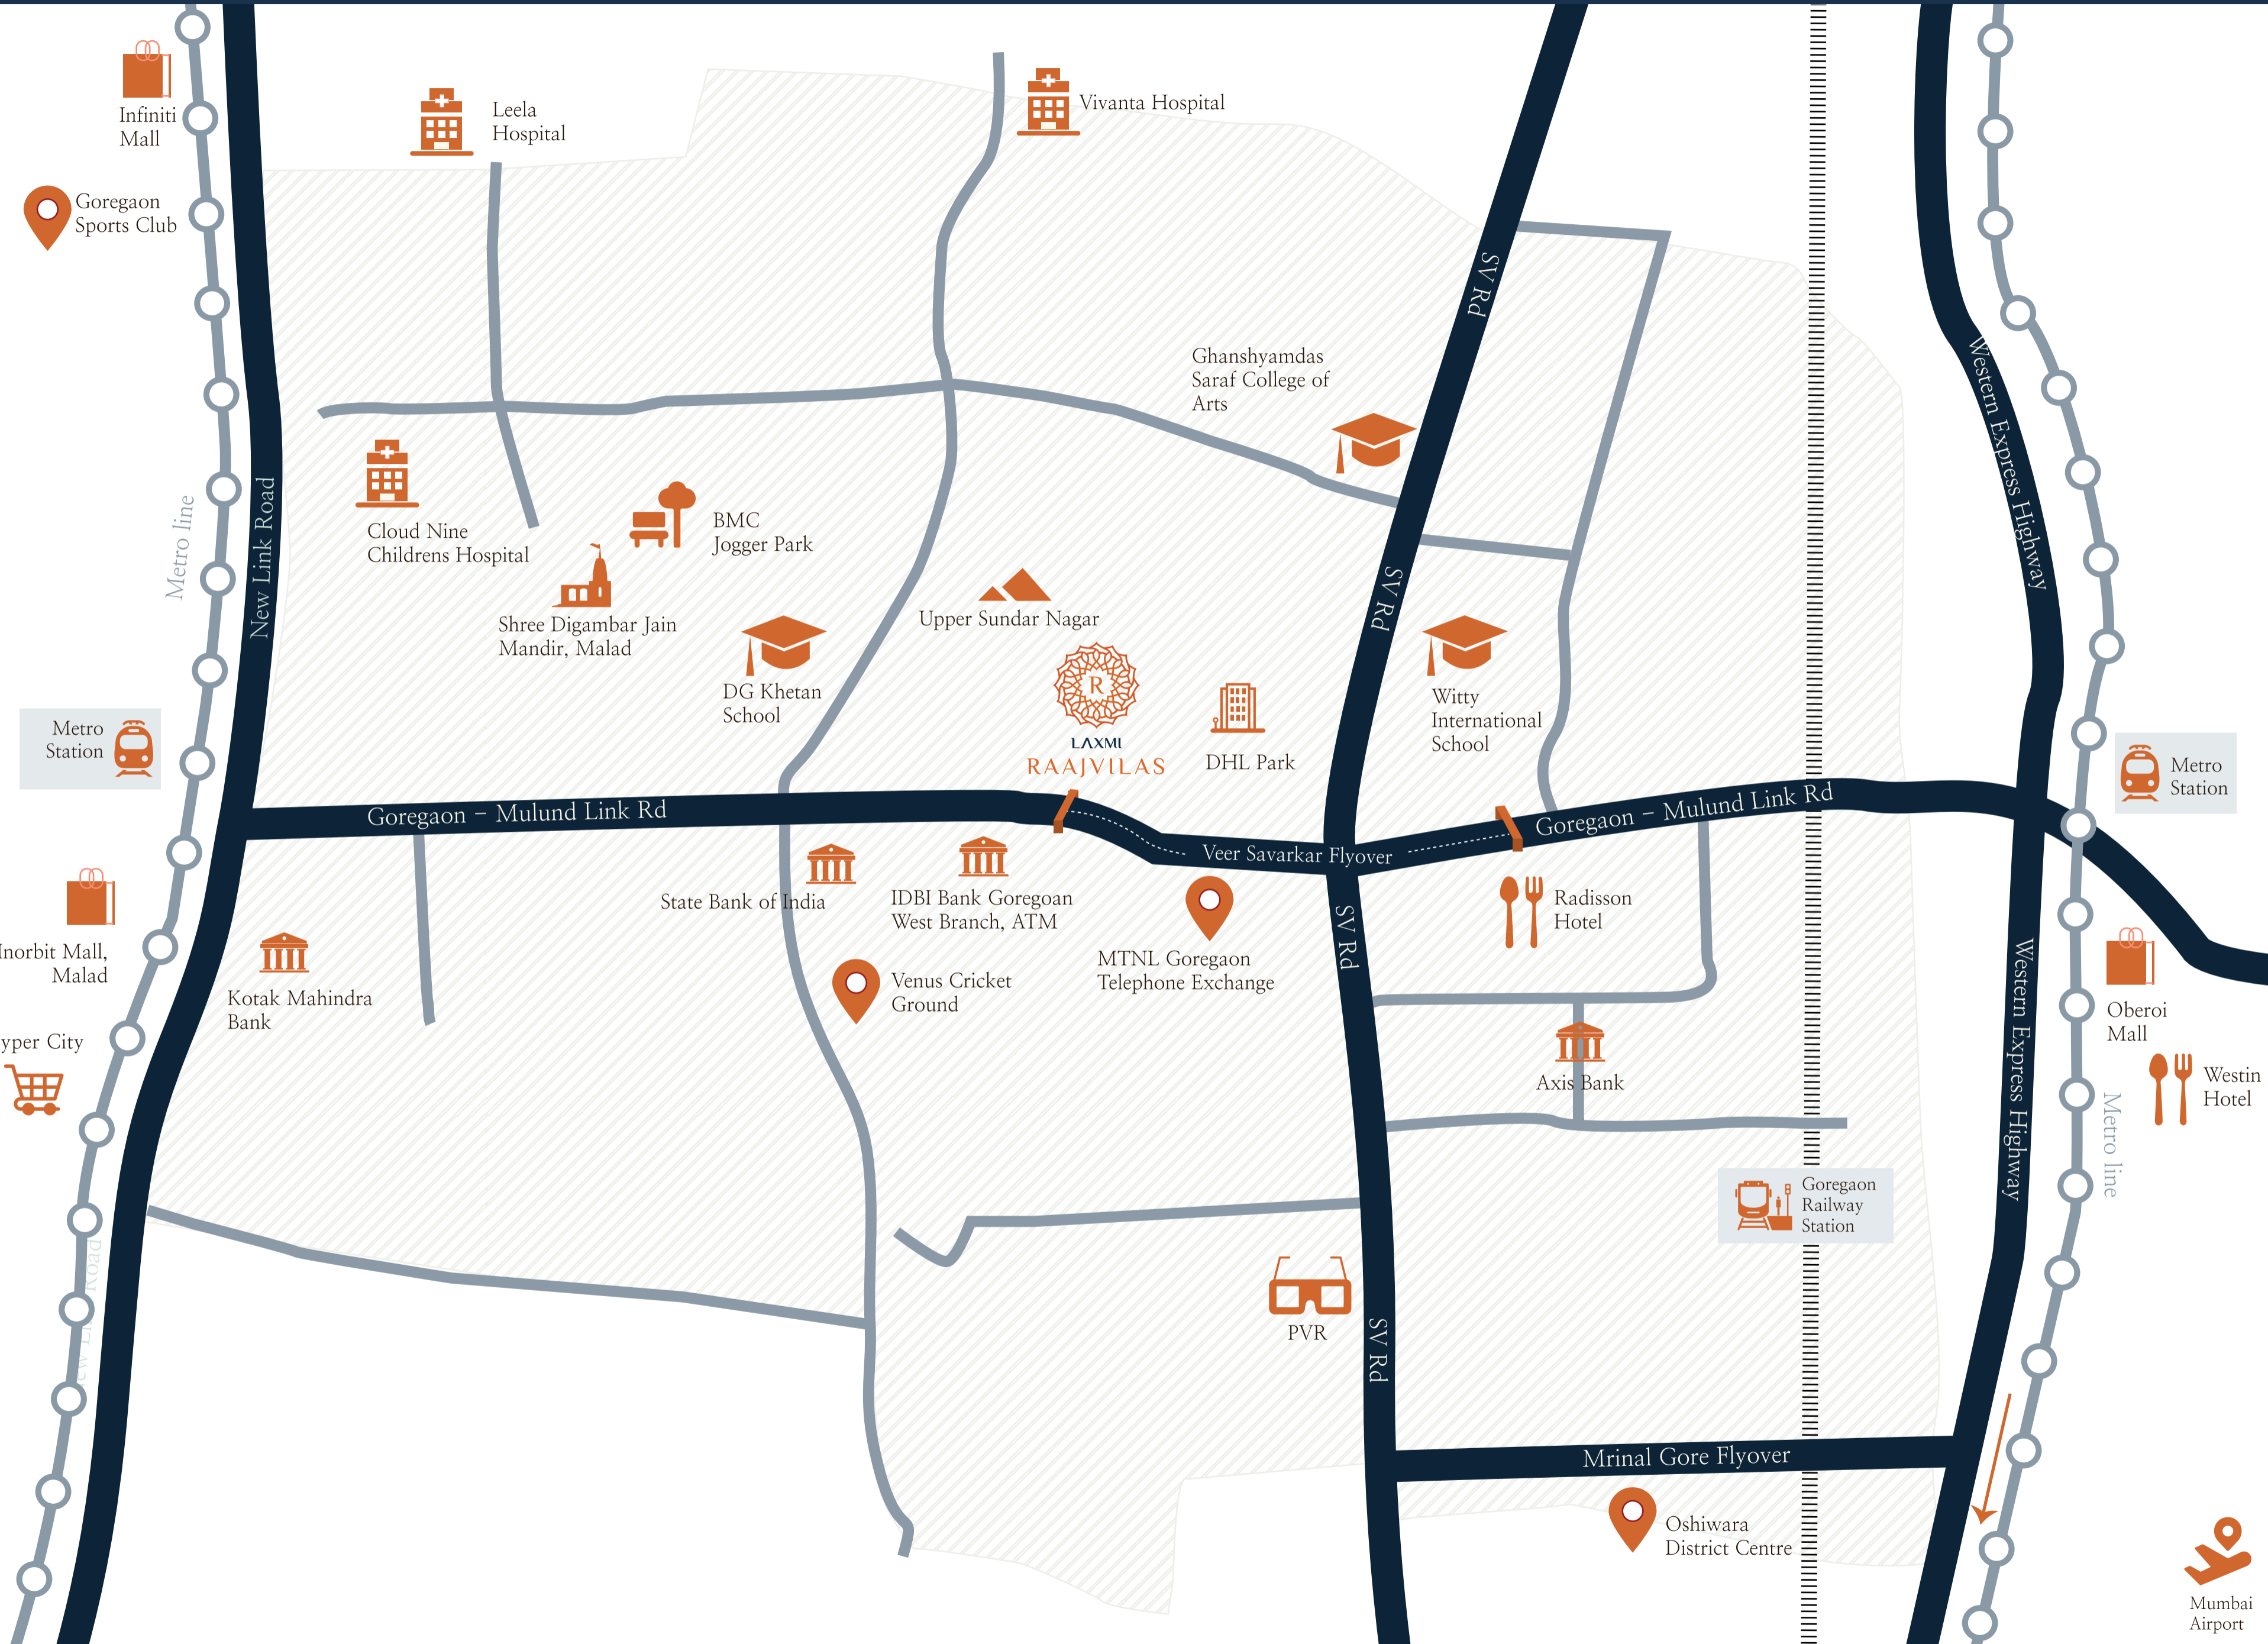

A promising location

Mumbai Airport