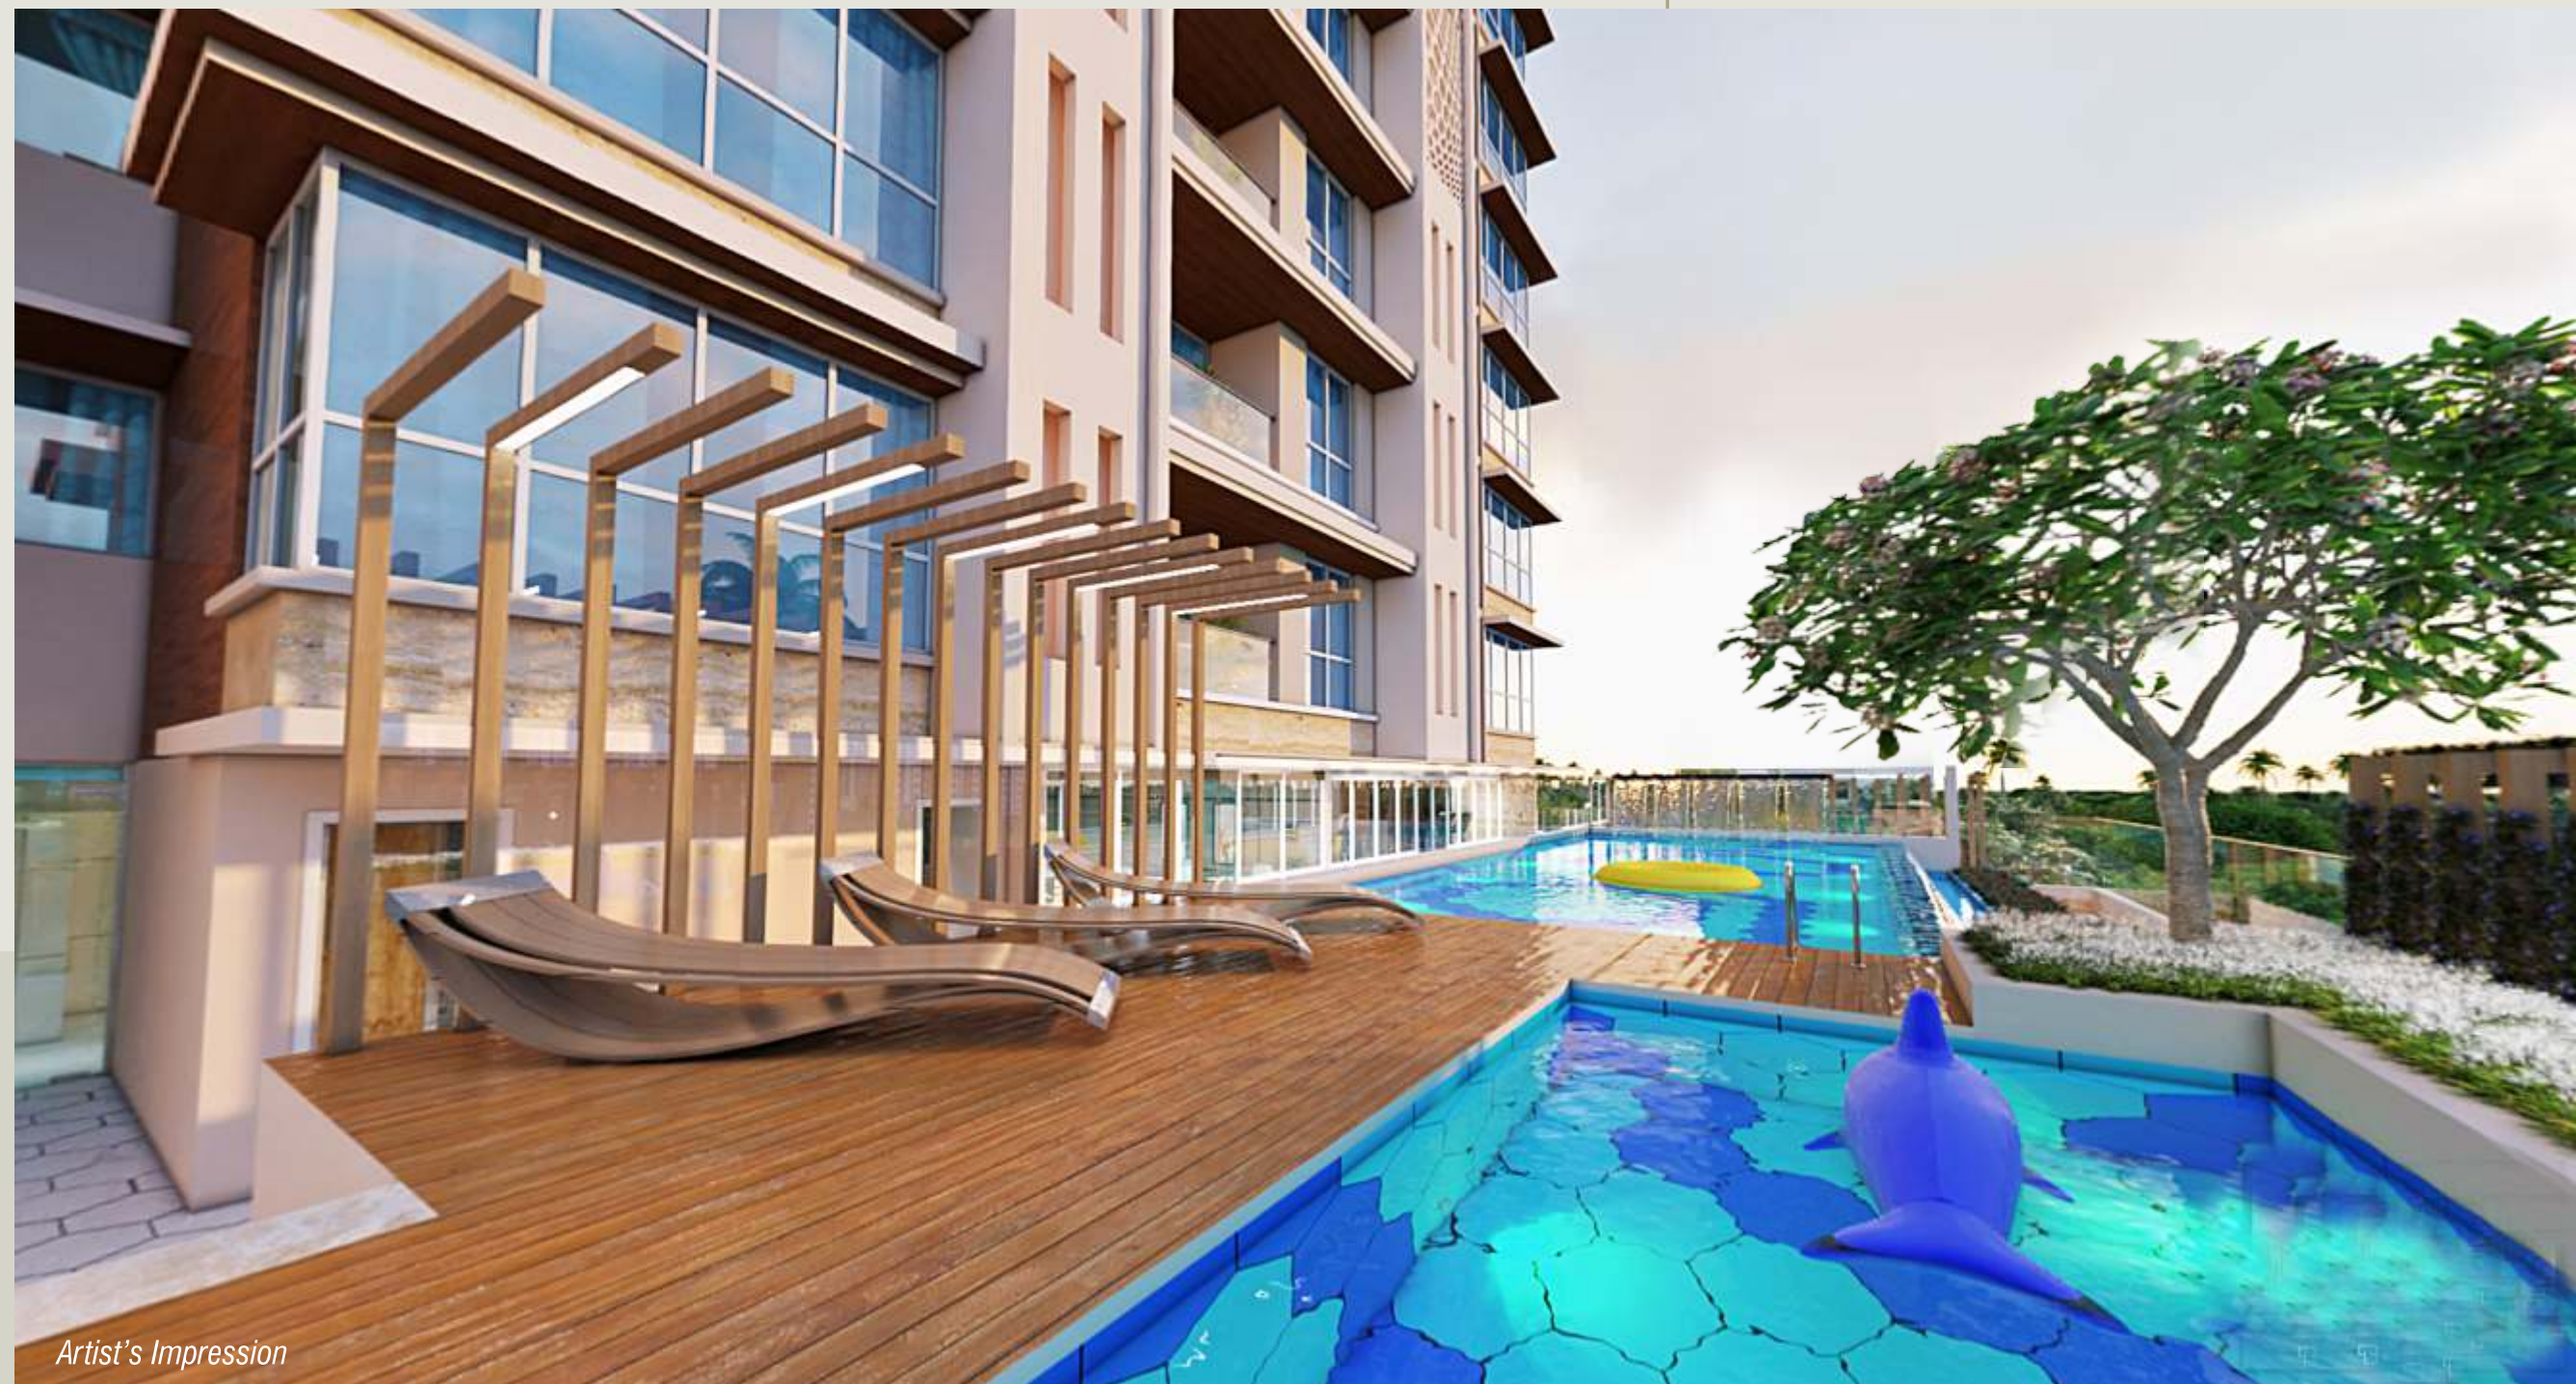

Artist's Impression

Outside, hours may drift by in complete tranquility on the Infinity pool with serene line of YogiHills . And when the golden light of late afternoon takes on the vibrant jewel tones of the setting sun, has an ultimate view and perspective on life well-lived.

THE
ORCHID
—live. next level—

Infinity Edge
Swimming
Pool
with Kids Pool