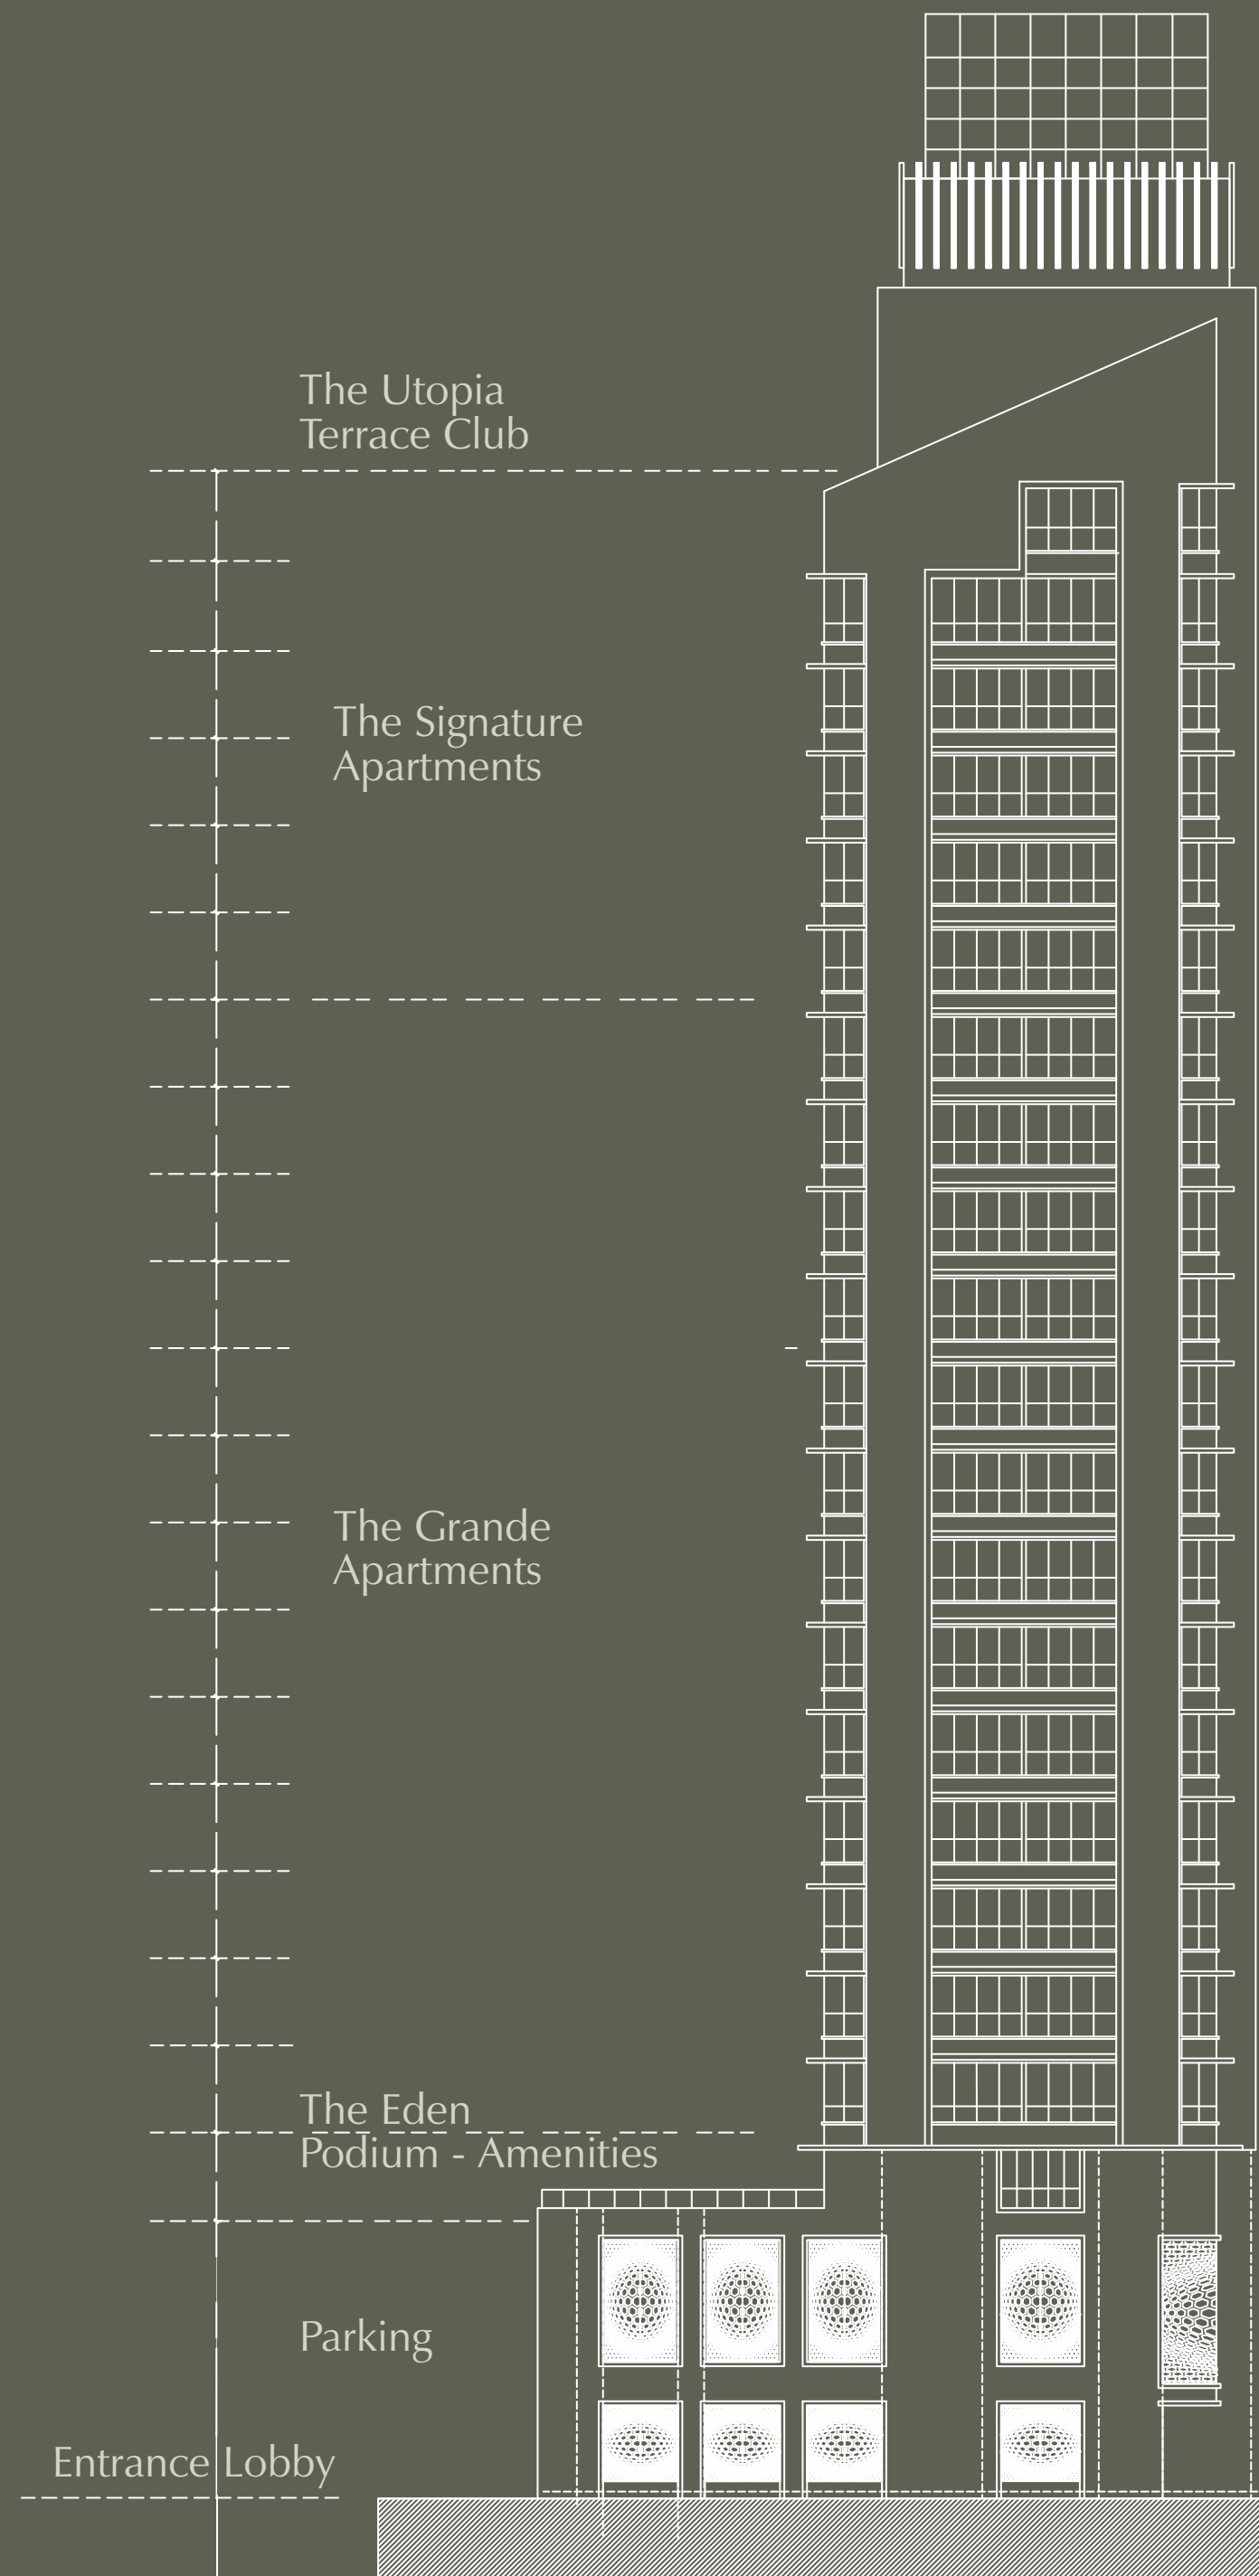

*Live the
Exceptional*

Elevation