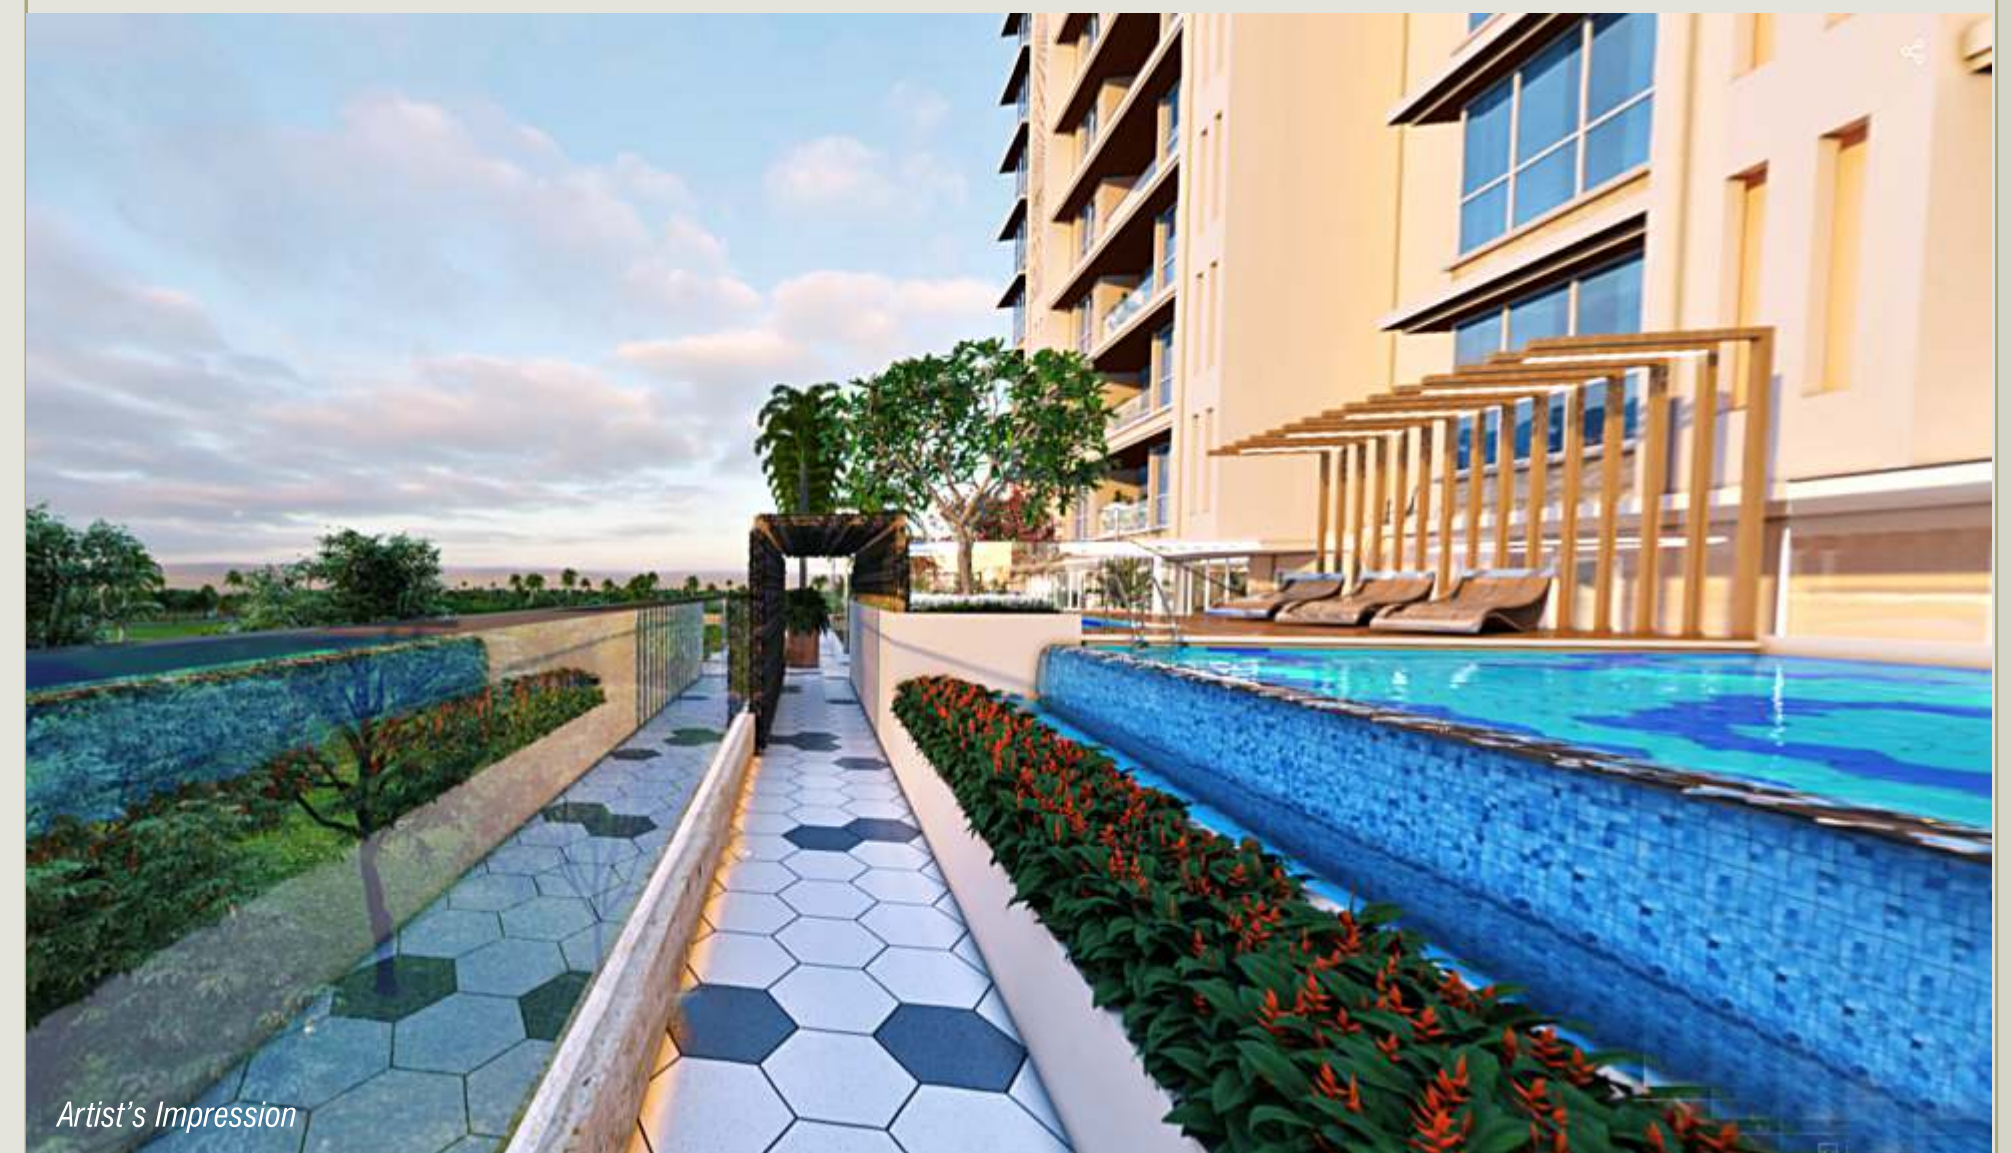

Located in the most spoken locality in Mulund - this contemporary, **22-storey tower with 3 podiums** showcases panoramic views of the Majestic Yogi hills .Proudly positioned on foot hills, it is bathed in sunlight from sunrise to sunset. 64 families will have the privilege to call "**The Orchid** ", a property that signifies status and quality, **their home**. Adding beauty and opulence to the suburban skyline -

The amenity spaces provide a series of perfect settings for every moment of the day and evening. These flawlessly designed spaces feature finely crafted furnishings .

The Orchid brings the finest elements of the world's most luxurious hotels into a private residential community. Poolside lets residents their enjoy time spent on the amenity floor, lounge terrace with amphitheatre , the multipurpose Terrace turf , an outdoor large screen area and an BBQ lounge fit to provide ideal spaces for residents and guests to further enjoy the outdoor

Artist's Impression

THE
ORCHID
— live. next level —

Community Hall

Artist's Impression

Outside, hours may drift by in complete tranquility on the Infinity pool with serene line of YogiHills . And when the golden light of late afternoon takes on the vibrant jewel tones of the setting sun, has an ultimate view and perspective on life well-lived.

THE
ORCHID
—live. next level—

Infinity Edge
Swimming
Pool
with Kids Pool

Artist's Impression

Jogging
Track

Artist's Impression

THE
ORCHID
—live. next level—

*Ultramodern
Gymnasium*

Work the body as the soul works itself