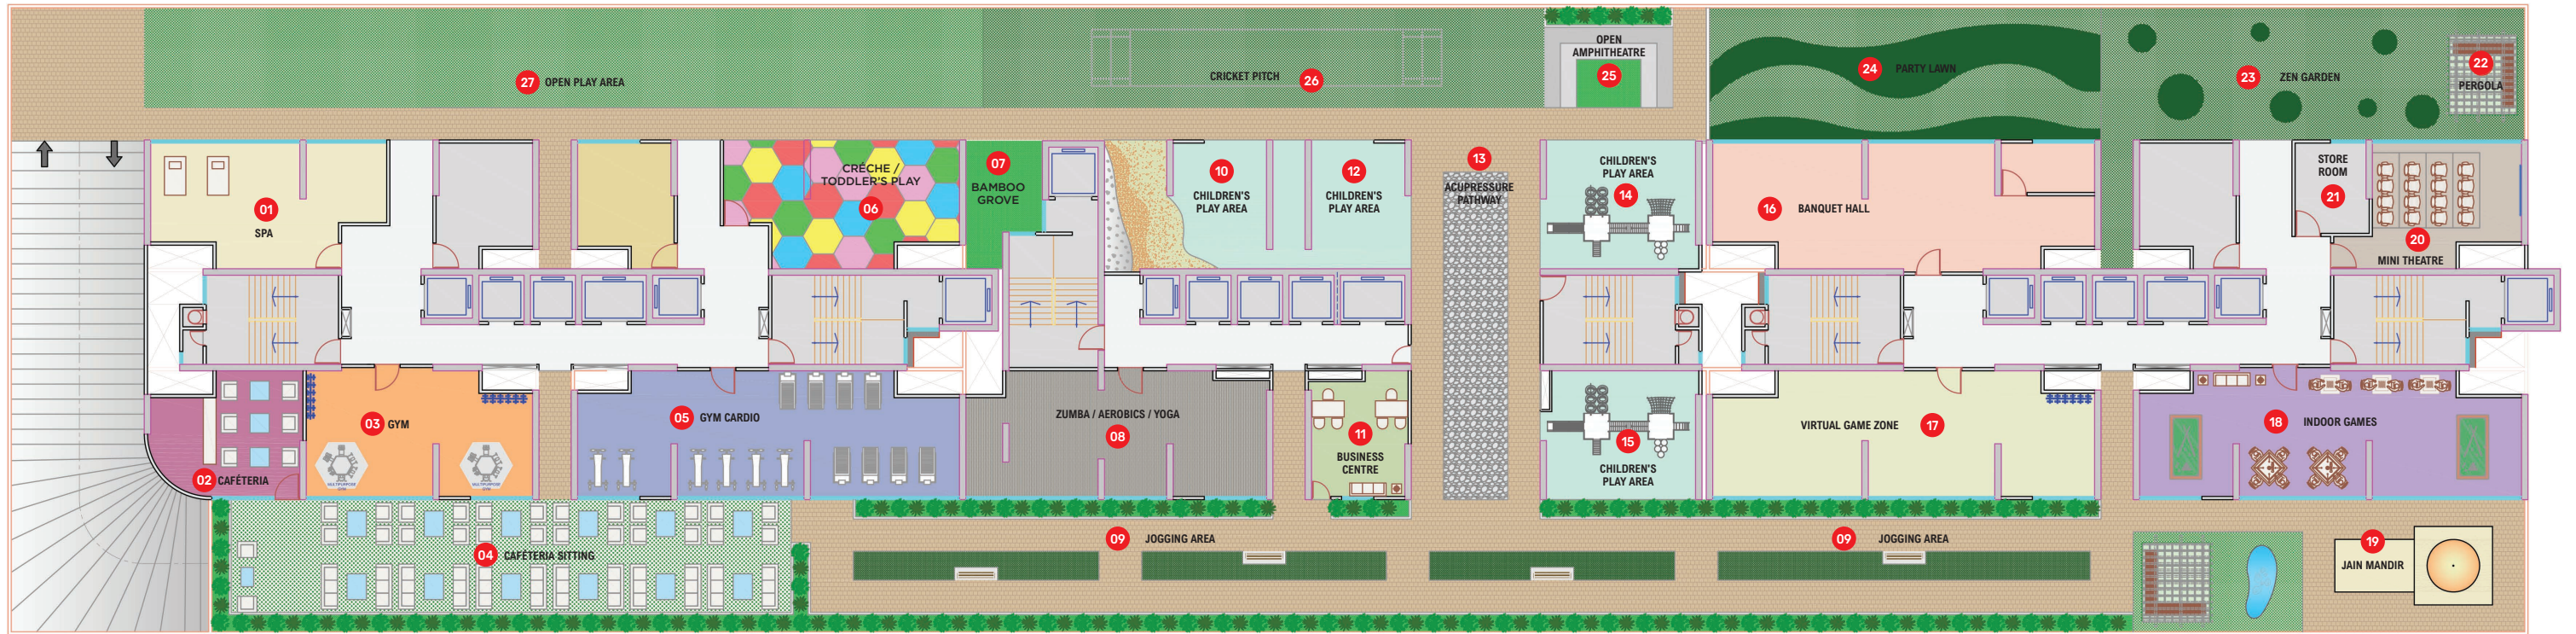

**RUPAREL
VIVANZA**
BYCULLA

SOUTH MUMBAI LIFE AT SUBURBAN PRICE

11TH PODIUM PLAN

- | | | | | |
|----------------------------|----------------------------|-------------------------|-----------------|----------------------|
| 01 SPA | 07 BAMBOO GROVE | 13 ACUPRESSURE PATHWAY | 19 JAIN MANDIR | 25 OPEN AMPHITHEATRE |
| 02 CAFÉTERIA | 08 ZUMBA / AEROBICS / YOGA | 14 CHILDREN'S PLAY ZONE | 20 MINI THEATRE | 26 CRICKET PITCH |
| 03 GYM | 09 JOGGING AREA | 15 CHILDREN'S PLAY ZONE | 21 STORE ROOM | 27 OPEN PLAY AREA |
| 04 CAFÉTERIA SITTING | 10 CHILDREN'S PLAY AREA | 16 BANQUET HALL | 22 PERGOLA | |
| 05 GYM CARDIO | 11 BUSINESS CENTRE | 17 VIRTUAL GAME ZONE | 23 ZEN GARDEN | |
| 06 CRÉCHE / TODDLER'S PLAY | 12 CHILDREN'S PLAY AREA | 18 INDOOR GAMES | 24 PARTY LAWN | |

GENTS TOILET & SOCIETY OFFICE

TERRACE PLAN

1. Sky Walk

2. Mini Golf

3. Life-size Chess

4. Pergola Sitting

5. Children's pool

6. Pool Deck

7. Infinity Pool

8. Jacuzzi

9. Juice bar

10. Observatory Deck

11. Barbeque Corner

12. Party Lawn

13. Water Body

14. Palm Court Sitting

15. Formal Sitting

UNIT PLAN
1 BHK

UNIT PLAN
2 BHK

01

13TH TO 17TH, 19TH TO 24TH, 26TH TO 31ST, 33RD TO 38TH & 40TH FLOOR PLAN