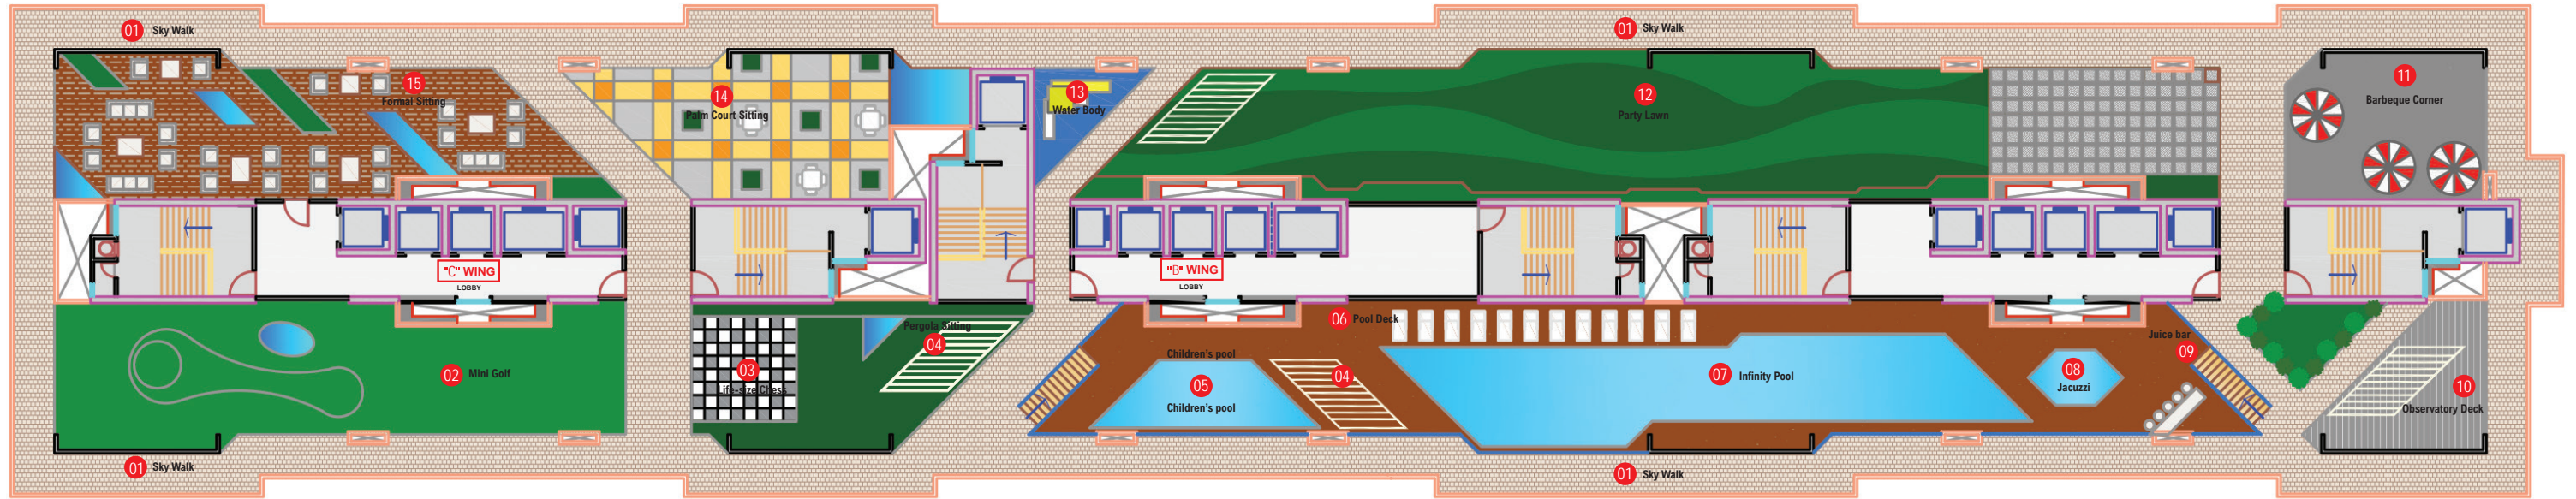

**RUPAREL
VIVANZA**
BYCULLA

SOUTH MUMBAI LIFE AT SUBURBAN PRICE

11TH PODIUM PLAN

- | | | | | |
|----------------------------|----------------------------|-------------------------|-----------------|----------------------|
| 01 SPA | 07 BAMBOO GROVE | 13 ACUPRESSURE PATHWAY | 19 JAIN MANDIR | 25 OPEN AMPHITHEATRE |
| 02 CAFÉTERIA | 08 ZUMBA / AEROBICS / YOGA | 14 CHILDREN'S PLAY ZONE | 20 MINI THEATRE | 26 CRICKET PITCH |
| 03 GYM | 09 JOGGING AREA | 15 CHILDREN'S PLAY ZONE | 21 STORE ROOM | 27 OPEN PLAY AREA |
| 04 CAFÉTERIA SITTING | 10 CHILDREN'S PLAY AREA | 16 BANQUET HALL | 22 PERGOLA | |
| 05 GYM CARDIO | 11 BUSINESS CENTRE | 17 VIRTUAL GAME ZONE | 23 ZEN GARDEN | |
| 06 CRÉCHE / TODDLER'S PLAY | 12 CHILDREN'S PLAY AREA | 18 INDOOR GAMES | 24 PARTY LAWN | |

GENTS TOILET & SOCIETY OFFICE

TERRACE PLAN

1. Sky Walk

2. Mini Golf

3. Life-size Chess

4. Pergola Sitting

5. Children's pool

6. Pool Deck

7. Infinity Pool

8. Jacuzzi

9. Juice bar

10. Observatory Deck

11. Barbeque Corner

12. Party Lawn

13. Water Body

14. Palm Court Sitting

15. Formal Sitting

UNIT PLAN
1 BHK

UNIT PLAN
2 BHK

01

13TH TO 17TH, 19TH TO 24TH, 26TH TO 31ST, 33RD TO 38TH & 40TH FLOOR PLAN