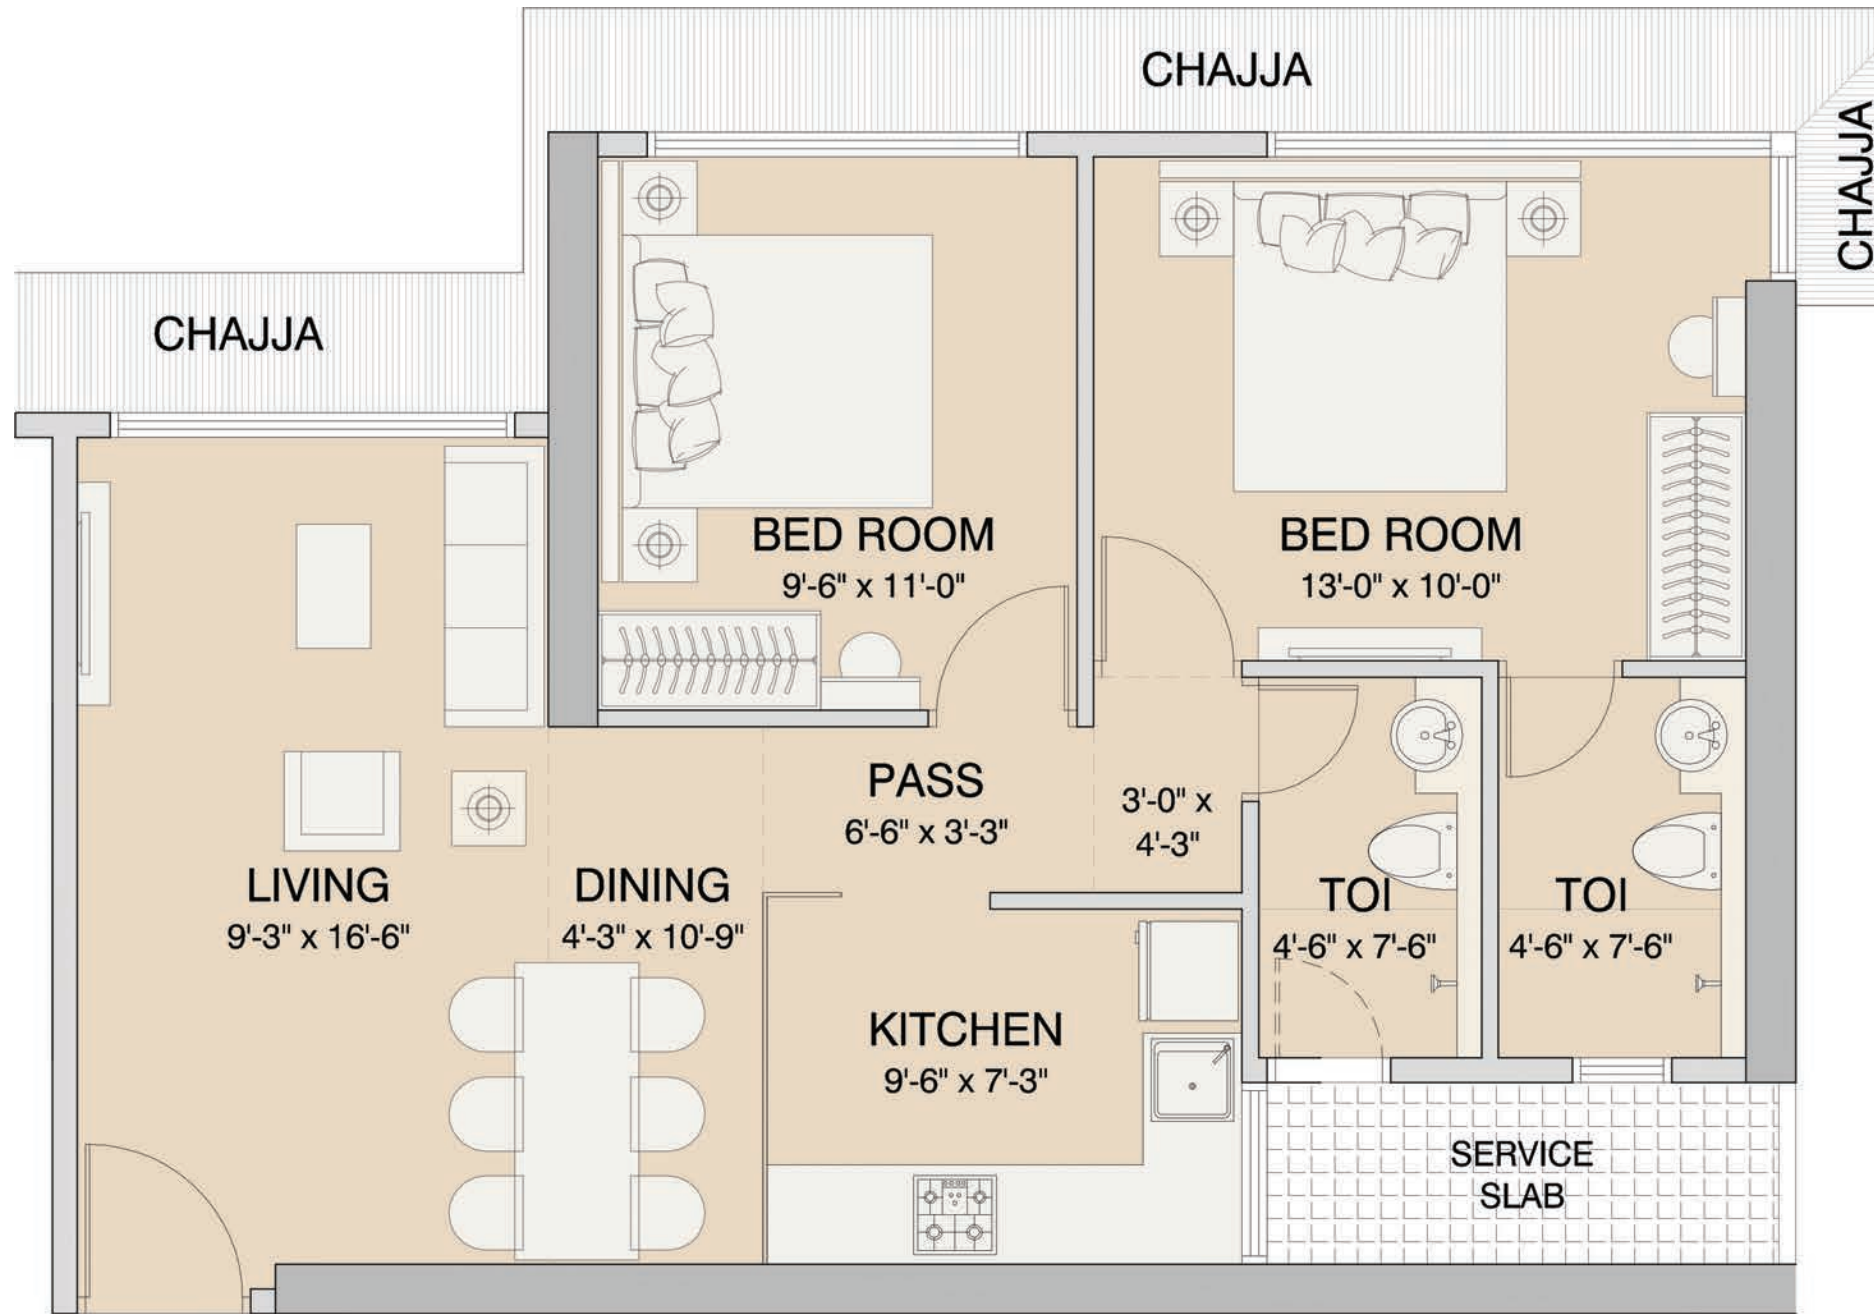

**RUPAREL
VIVANZA**
BYCULLA

SOUTH MUMBAI LIFE AT SUBURBAN PRICE

11TH PODIUM PLAN

- | | | | | |
|----------------------------|----------------------------|-------------------------|-----------------|----------------------|
| 01 SPA | 07 BAMBOO GROVE | 13 ACUPRESSURE PATHWAY | 19 JAIN MANDIR | 25 OPEN AMPHITHEATRE |
| 02 CAFÉTERIA | 08 ZUMBA / AEROBICS / YOGA | 14 CHILDREN'S PLAY ZONE | 20 MINI THEATRE | 26 CRICKET PITCH |
| 03 GYM | 09 JOGGING AREA | 15 CHILDREN'S PLAY ZONE | 21 STORE ROOM | 27 OPEN PLAY AREA |
| 04 CAFÉTERIA SITTING | 10 CHILDREN'S PLAY AREA | 16 BANQUET HALL | 22 PERGOLA | |
| 05 GYM CARDIO | 11 BUSINESS CENTRE | 17 VIRTUAL GAME ZONE | 23 ZEN GARDEN | |
| 06 CRÉCHE / TODDLER'S PLAY | 12 CHILDREN'S PLAY AREA | 18 INDOOR GAMES | 24 PARTY LAWN | |

GENTS TOILET & SOCIETY OFFICE

TERRACE PLAN

1. Sky Walk

2. Mini Golf

3. Life-size Chess

4. Pergola Sitting

5. Children's pool

6. Pool Deck

7. Infinity Pool

8. Jacuzzi

9. Juice bar

10. Observatory Deck

11. Barbeque Corner

12. Party Lawn

13. Water Body

14. Palm Court Sitting

15. Formal Sitting

UNIT PLAN
1 BHK

UNIT PLAN
2 BHK

01

13TH TO 17TH, 19TH TO 24TH, 26TH TO 31ST, 33RD TO 38TH & 40TH FLOOR PLAN