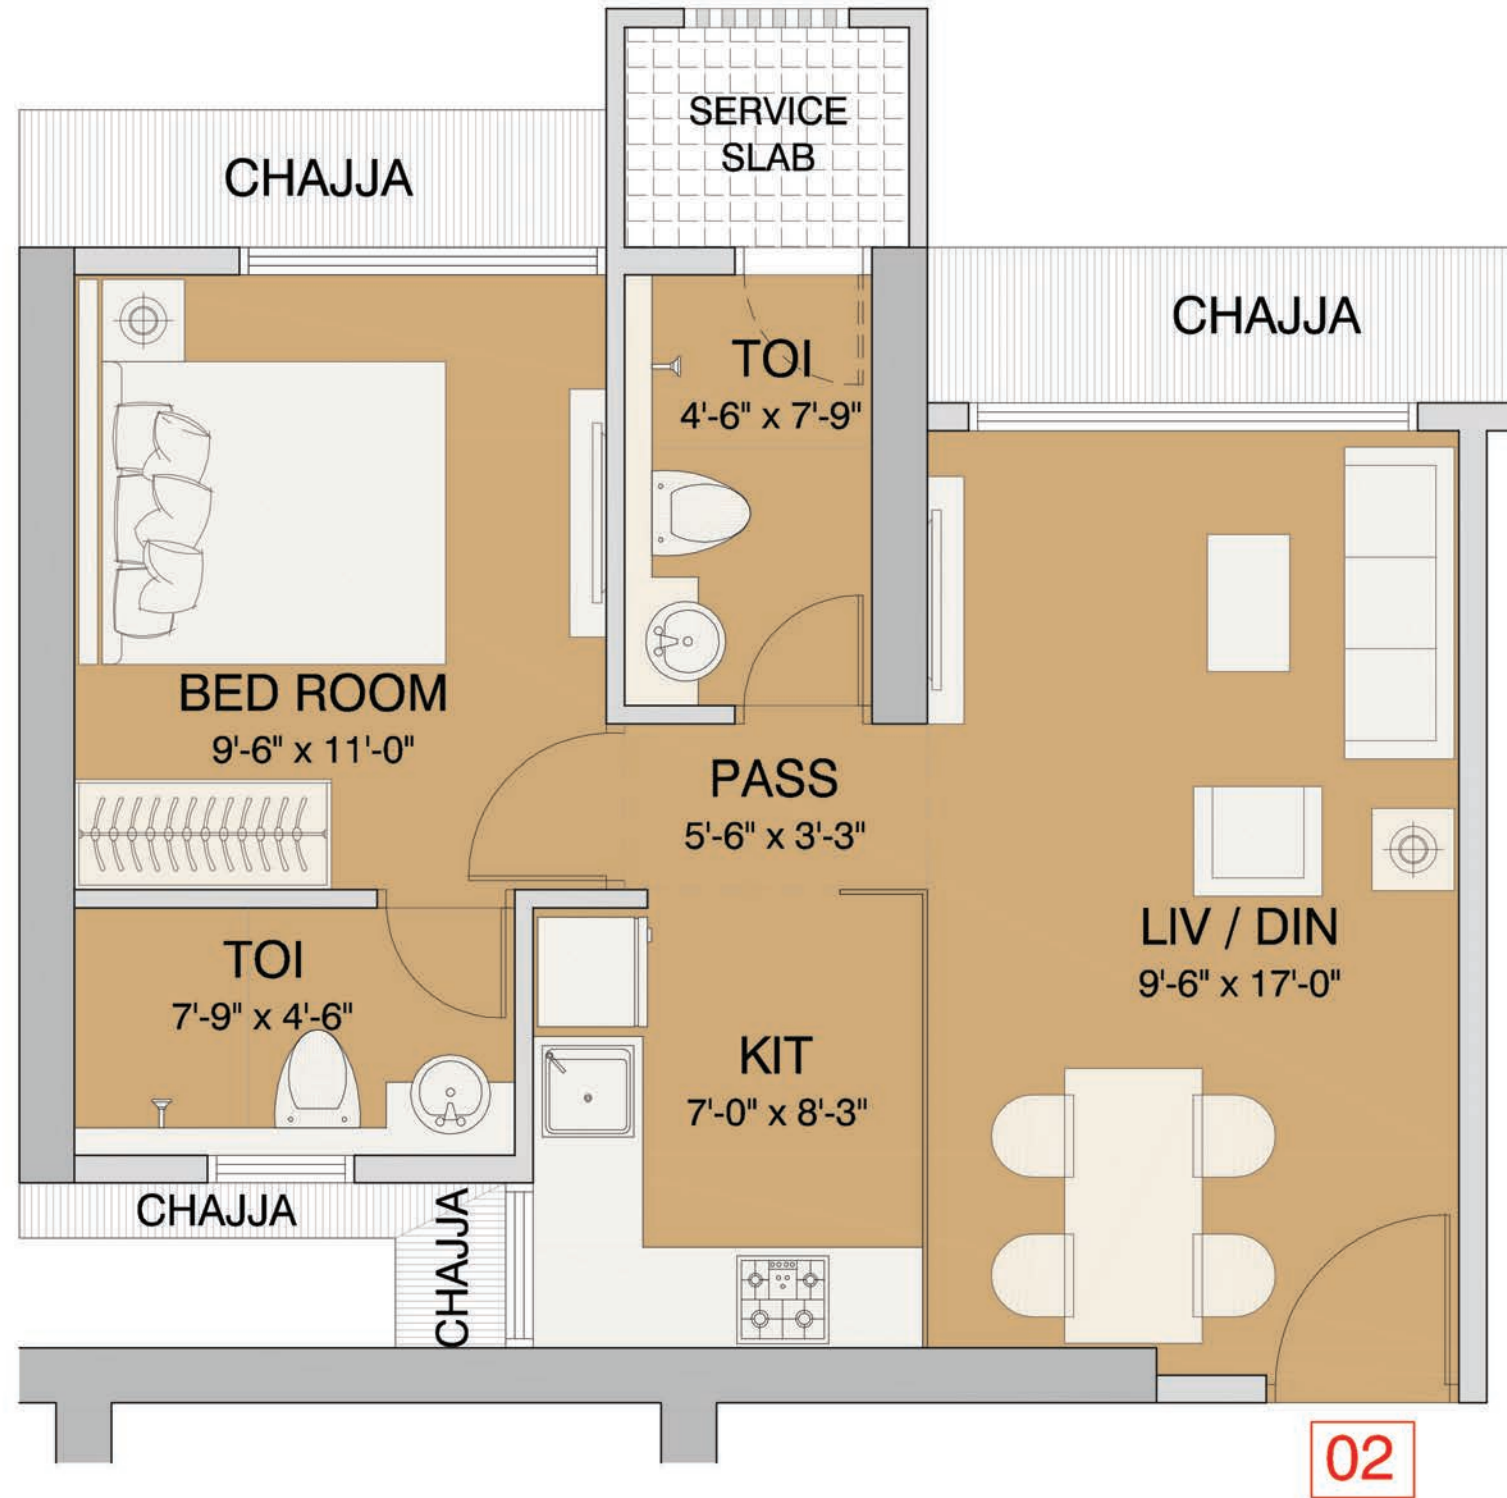

GENTS TOILET & SOCIETY OFFICE

TERRACE PLAN

1. Sky Walk

2. Mini Golf

3. Life-size Chess

4. Pergola Sitting

5. Children's pool

6. Pool Deck

7. Infinity Pool

8. Jacuzzi

9. Juice bar

10. Observatory Deck

11. Barbeque Corner

12. Party Lawn

13. Water Body

14. Palm Court Sitting

15. Formal Sitting

UNIT PLAN
1 BHK

UNIT PLAN
2 BHK

01

13TH TO 17TH, 19TH TO 24TH, 26TH TO 31ST, 33RD TO 38TH & 40TH FLOOR PLAN