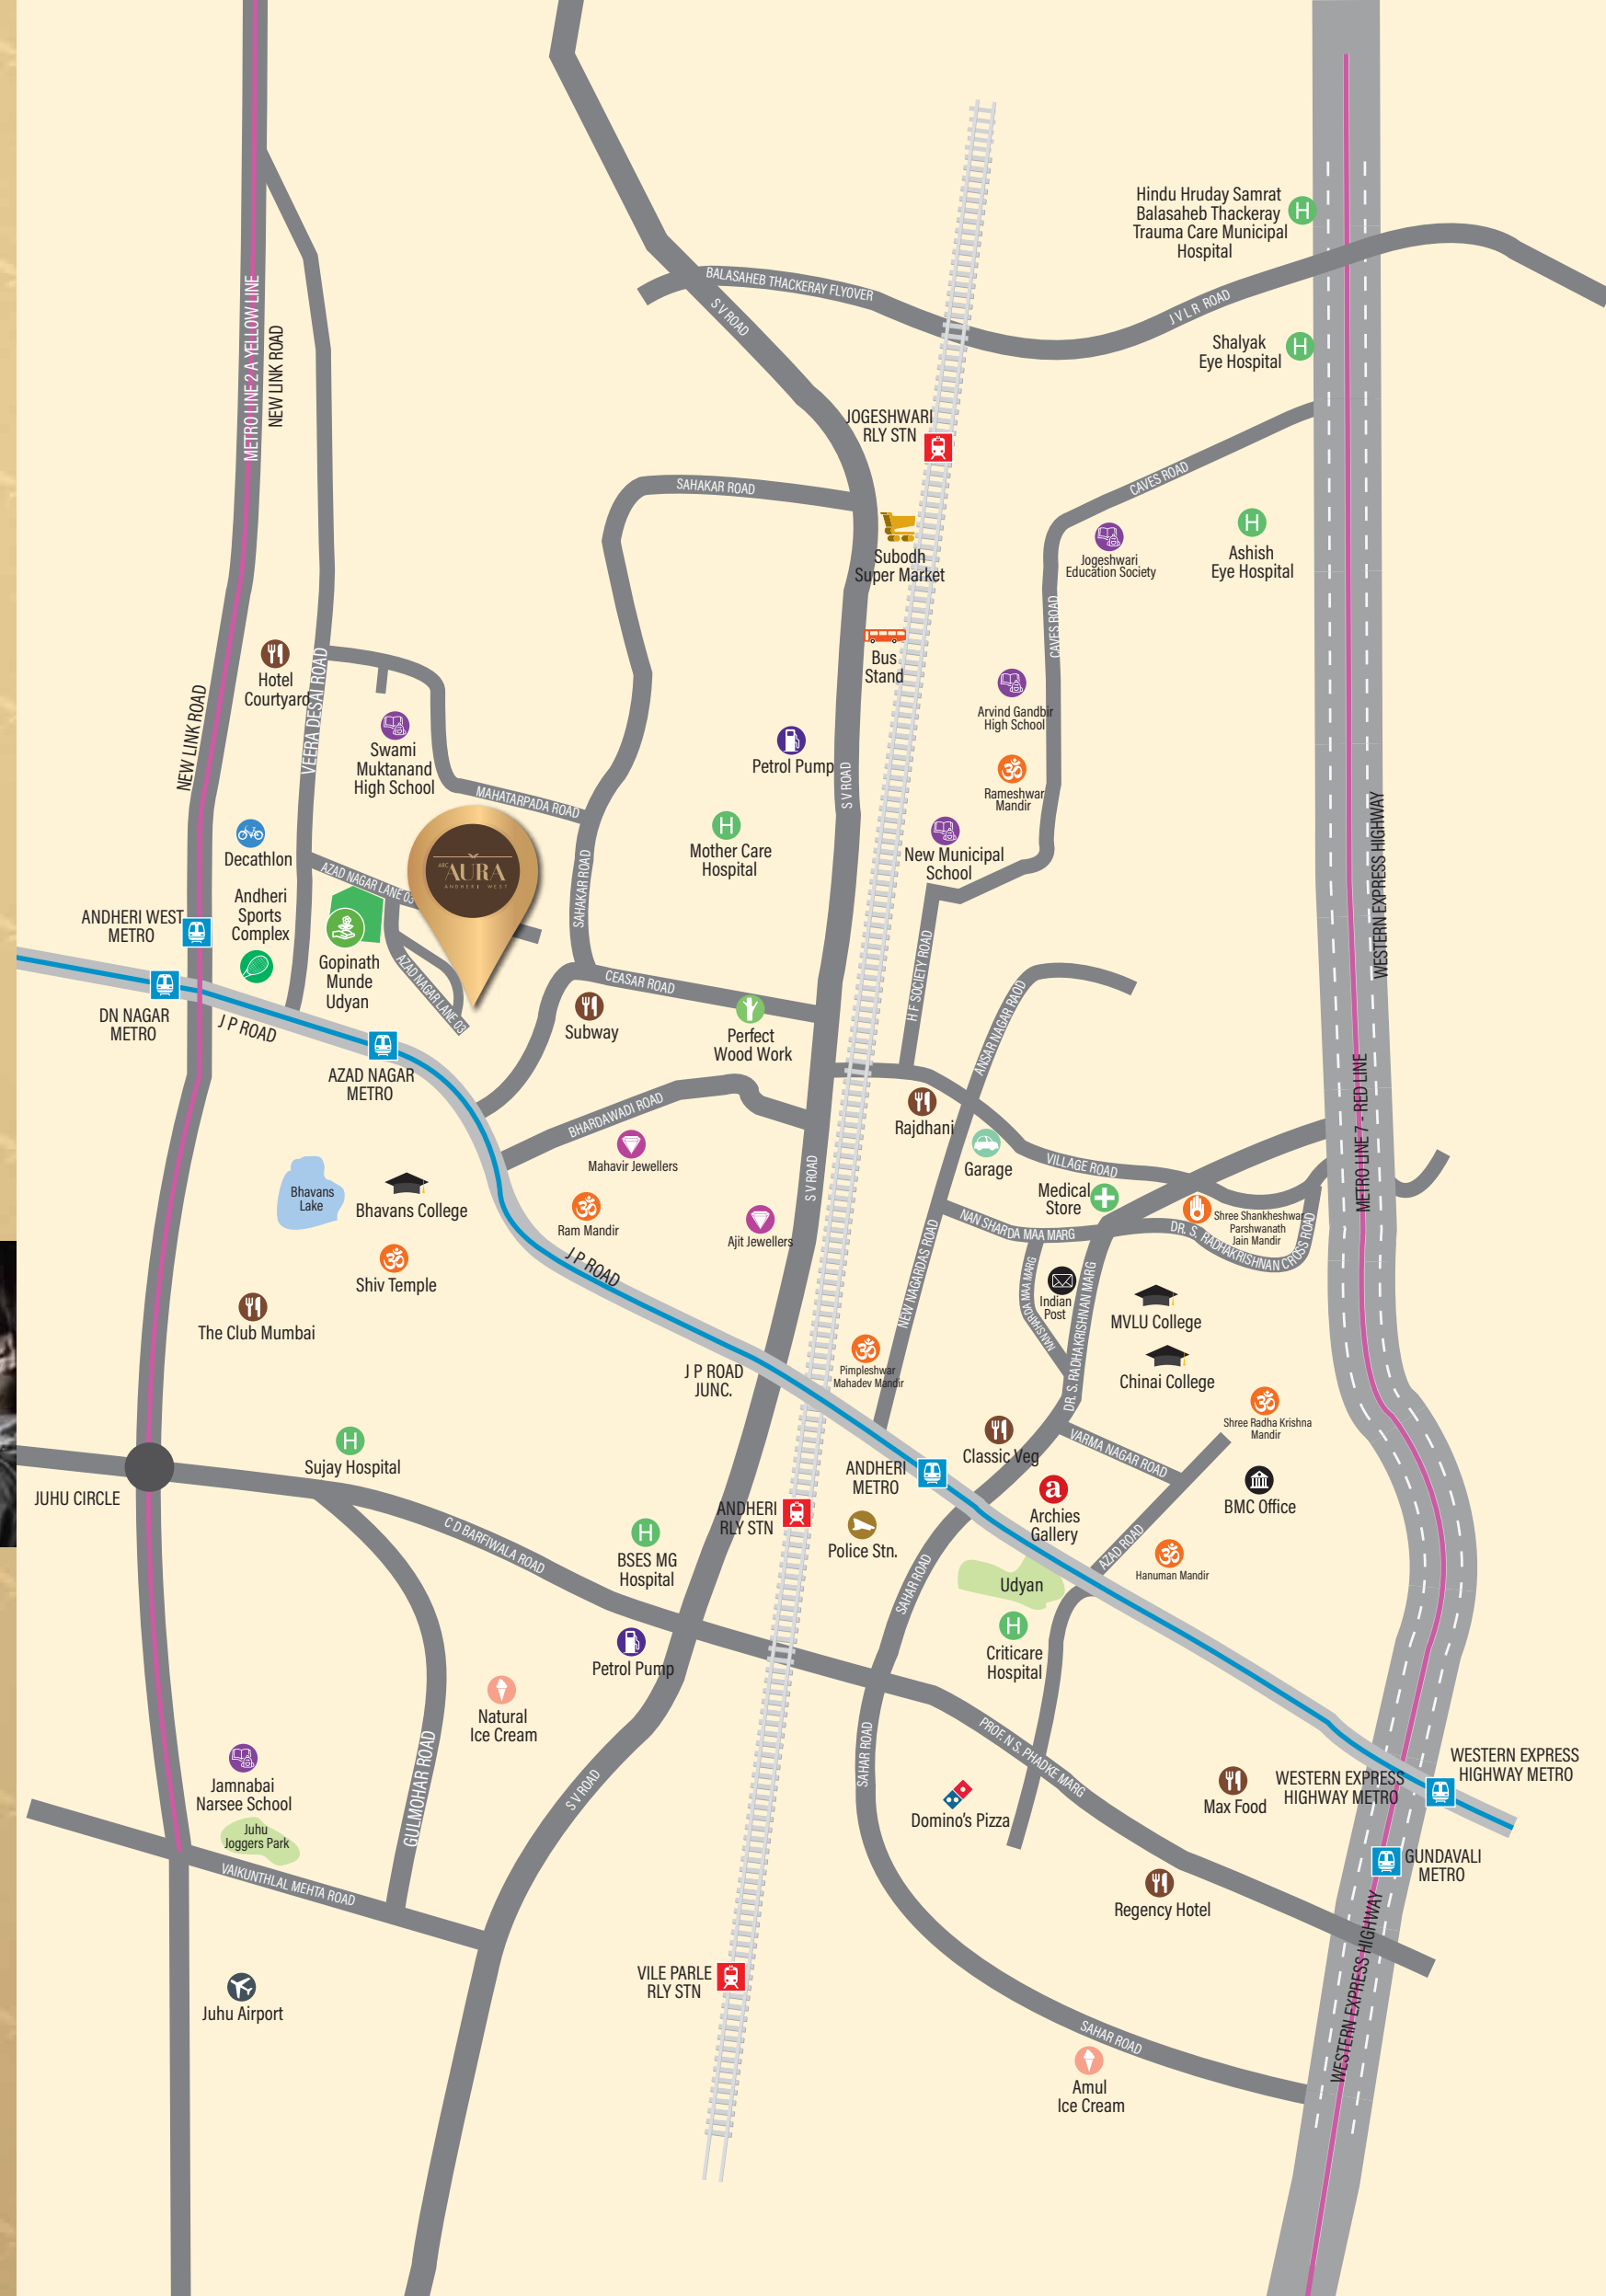

CLUBS & ENTERTAINMENT

- Andheri Sports Complex
- Andheri Recreation Club
- Club Millennium
- Juhu Club

PLETHORA OF F&B OPTIONS