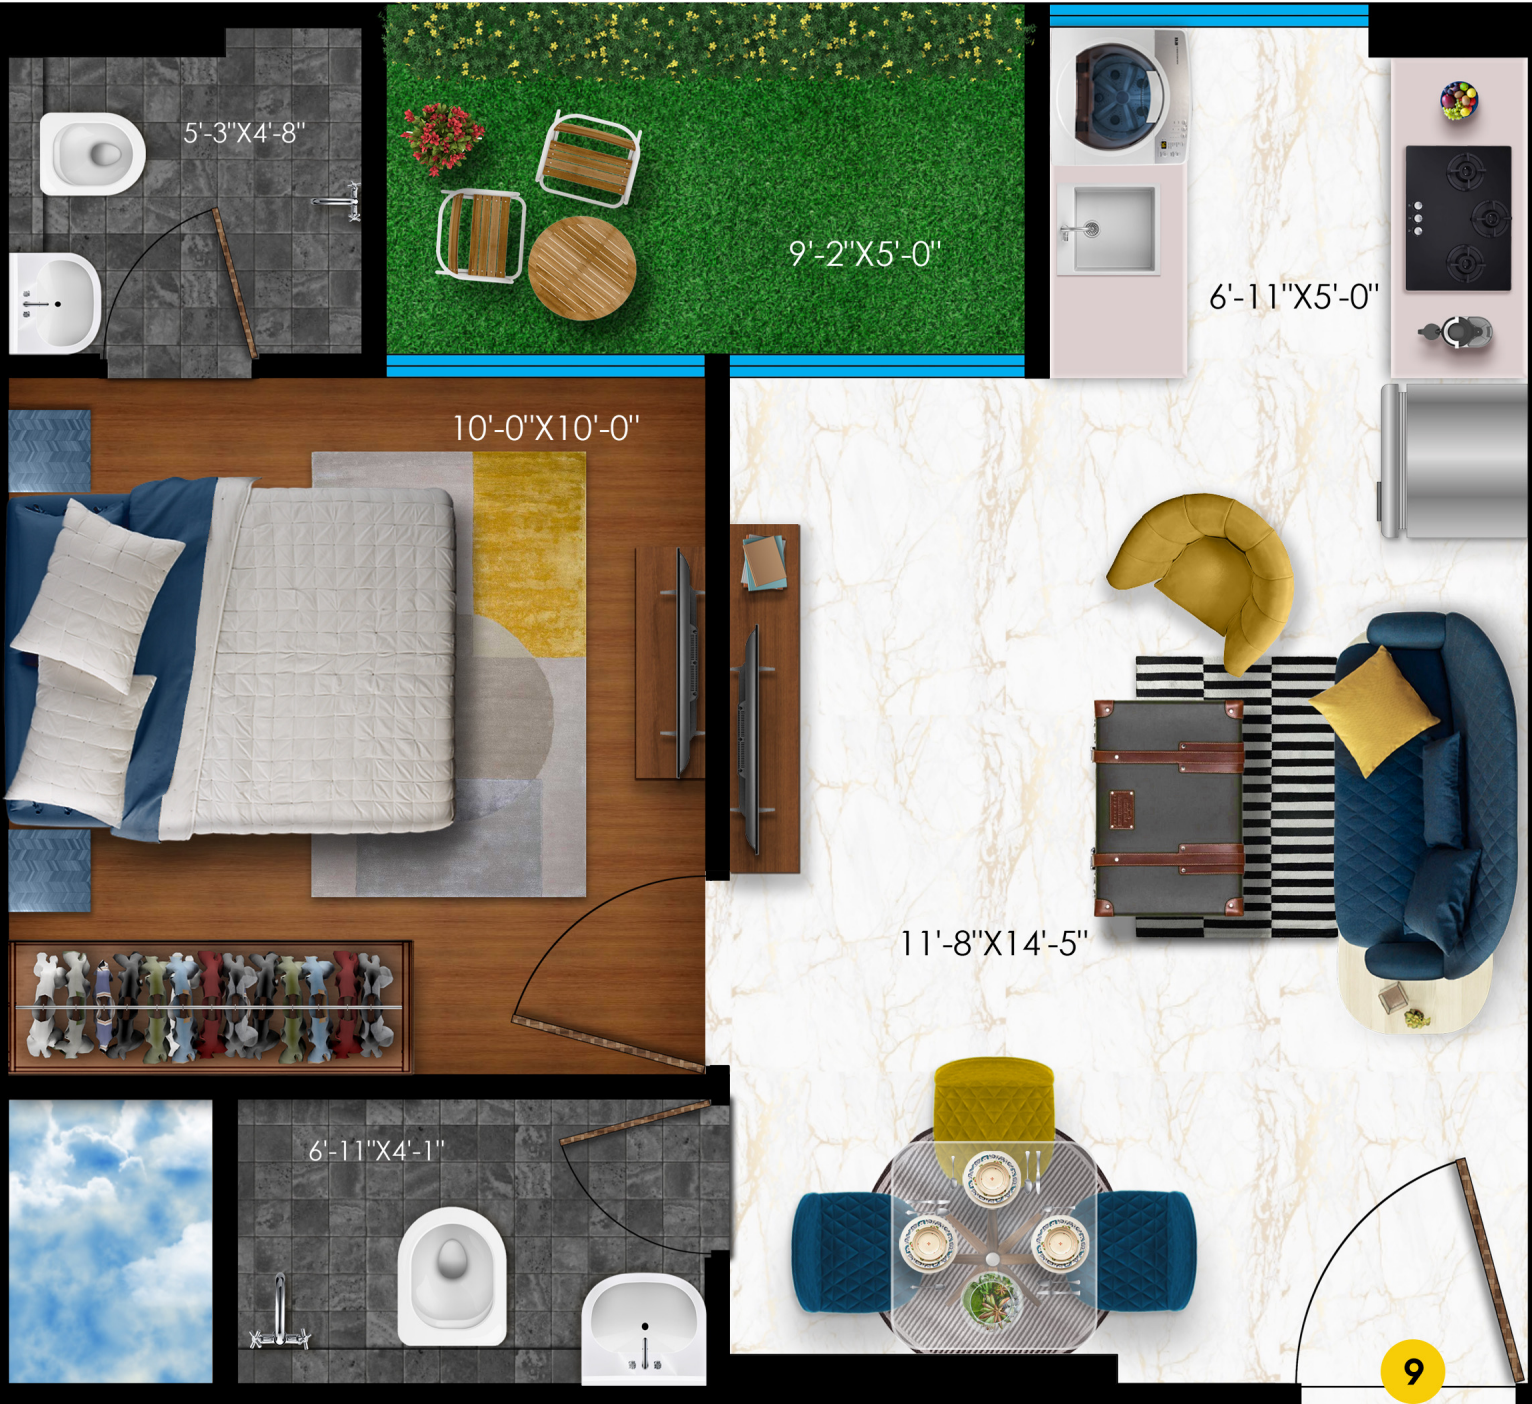

RAGHAV PARADISE

ELITE ROOM 01 BHK

NO HIDDEN CHARGES

TYPICAL FLOOR PLAN

A PROJECT BY
RAGHAV
GROUP

9