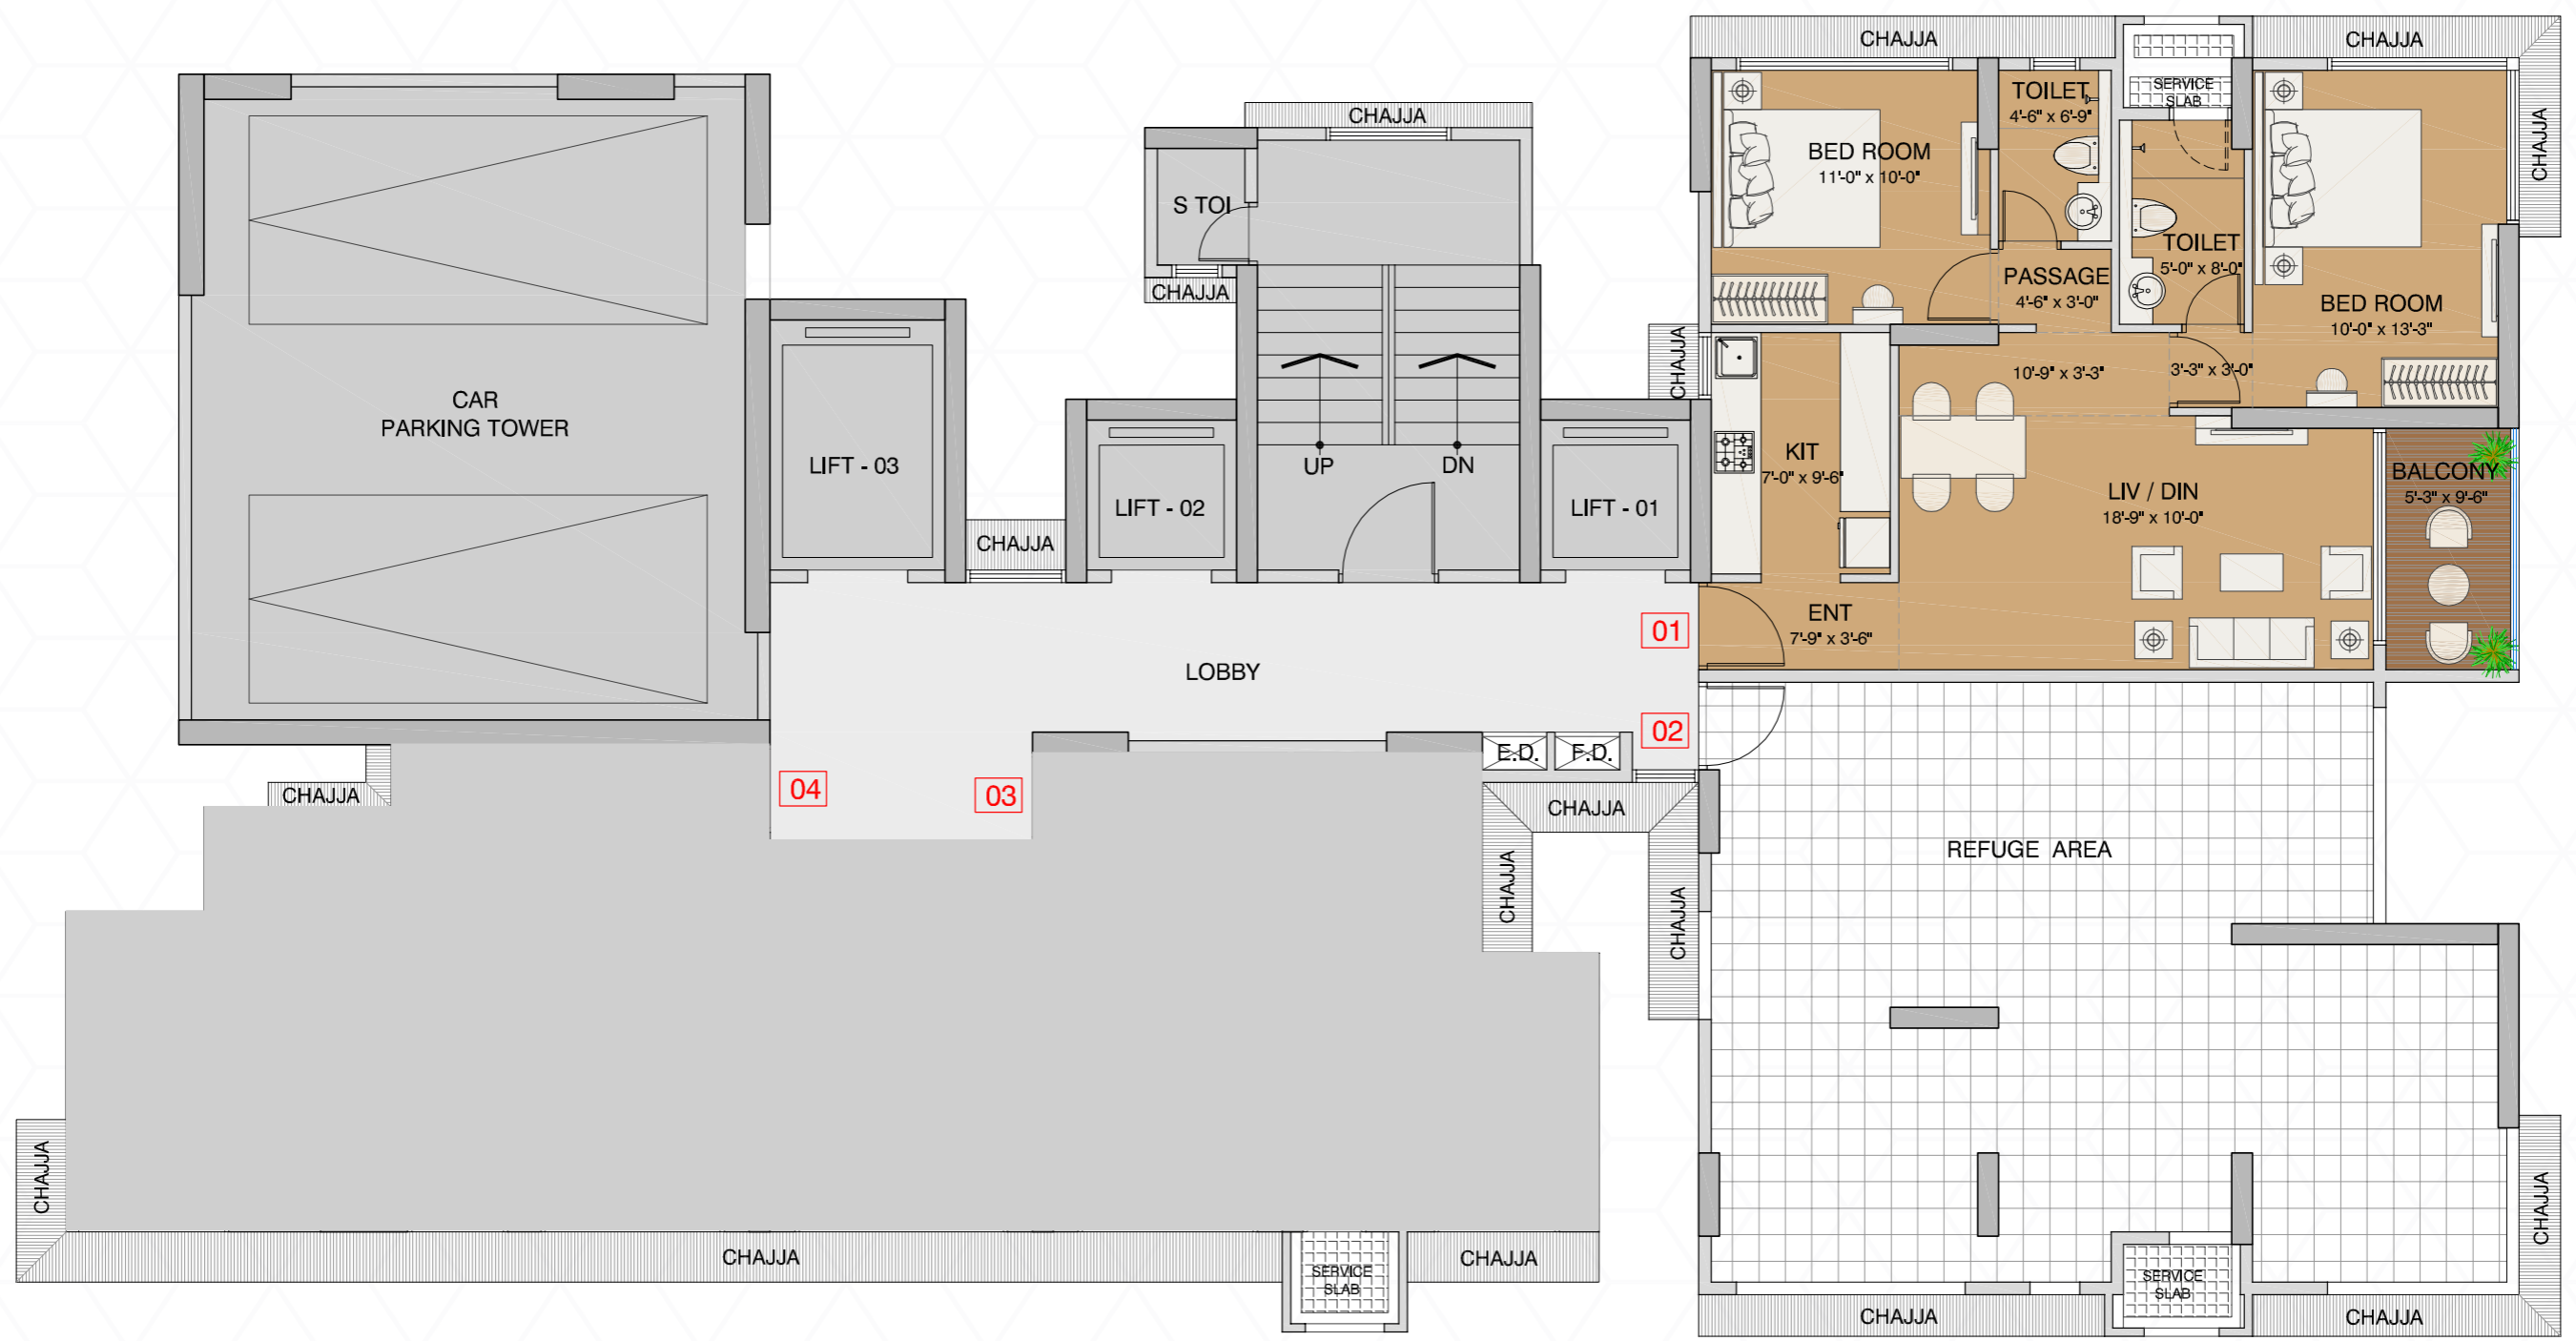

Thiruchembur
Murugan Temple
तिरुचेंबुर
मुर्गुगा

Chheda Nagar
Reserved Forest
छेडा नगर राखीव वन

SAI LODGING
& BOARDING
साई लॉजिंग
& बोर्डिंग

Hotel renaissance

THANE

GROUND FLOOR PLAN

1ST FLOOR PLAN

2ND TO 6TH FLOOR PLAN

7TH REFUGE FLOOR PLAN

8TH TO 13TH FLOOR PLAN

14TH REFUGE FLOOR PLAN

15TH FLOOR PLAN

16TH FLOOR PLAN

TERRACE FLOOR PLAN

AMENITIES:

- | | | |
|------------------|------------------------------|-------------|
| 1. SWIMMING POOL | 5. SITTING WITH PERGOLA | 9. SKY WALK |
| 2. SKY JUICE BAR | 6. SKY LAWN | |
| 3. POOL DECK | 7. AMPHITHEATRE/OPEN THEATRE | |
| 4. PARTY DECK | 8. VIEWINGDECK | |

2 BHK - A UNIT PLAN

Flat Nos.	Flat Type	RERA Carpet Area	Deck Area	Total Area
1	2 BHK	675	-	675

KEY PLAN

2 BHK - B UNIT PLAN

Flat Nos.	Flat Type	RERA Carpet Area	Deck Area	Total Area
1	2 BHK	675	50	725

KEY PLAN