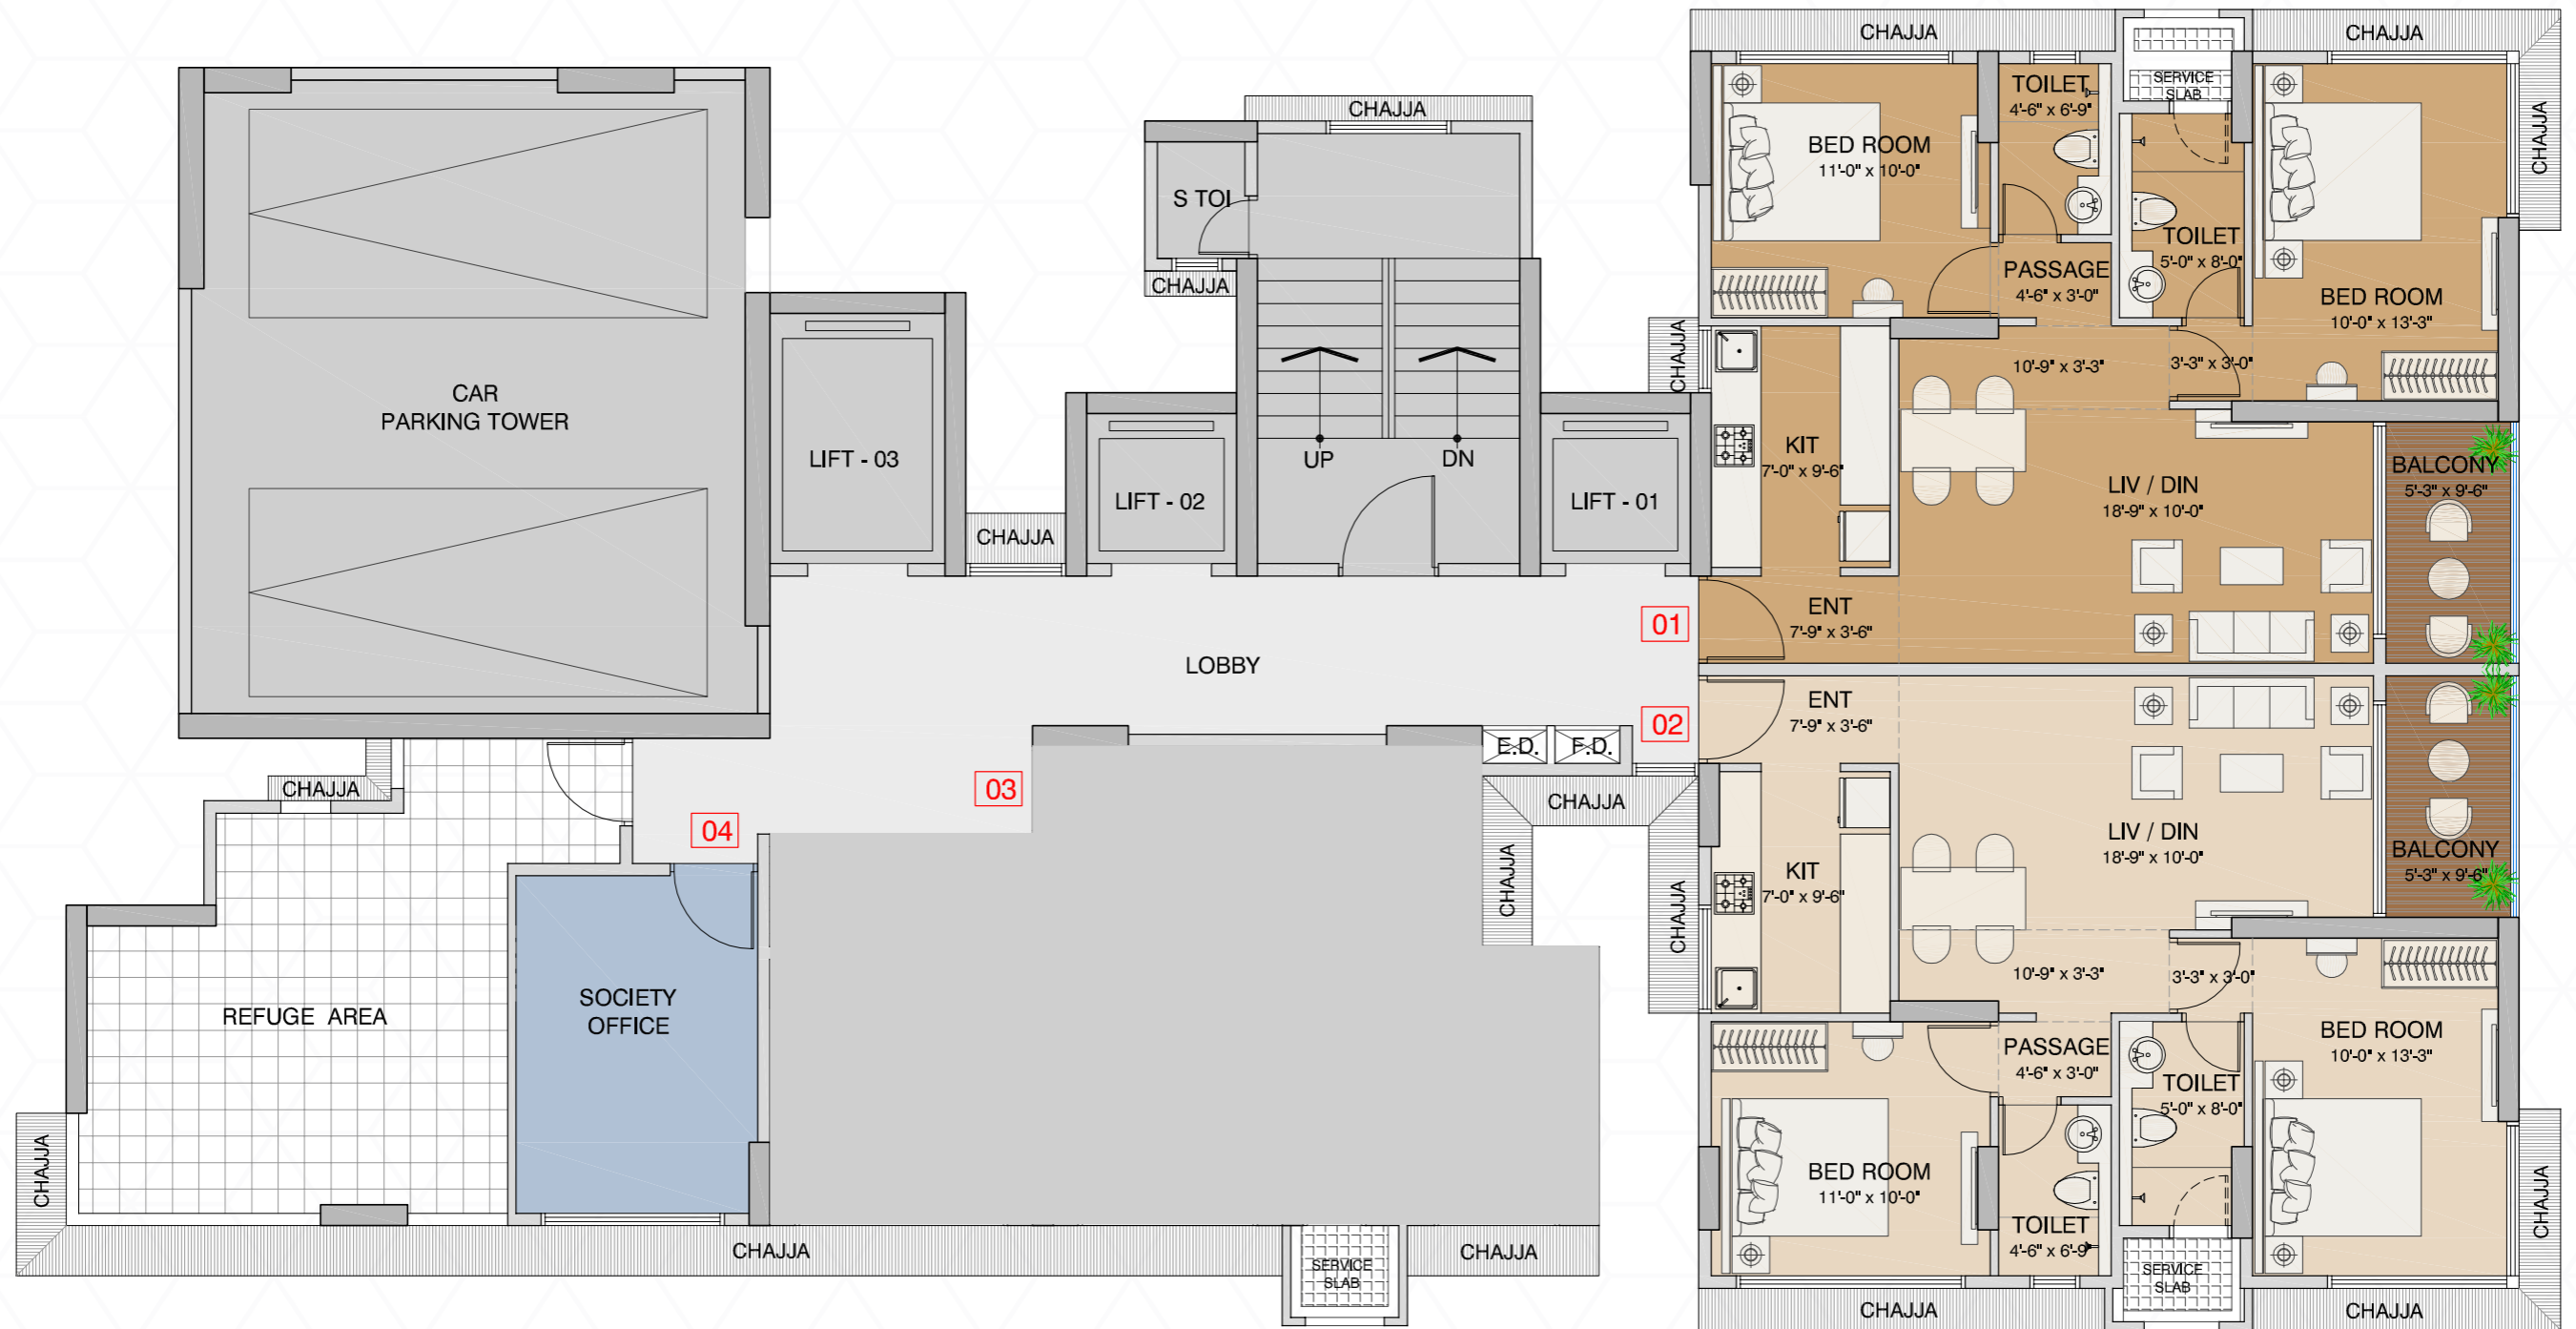

Thiruchembur
Murugan Temple
तिरुचेंबुर
मुर्गुगा

Chheda Nagar
Reserved Forest
छेडा नगर राखीव वन

SAI LODGING
& BOARDING
साई लॉजिंग
& बोर्डिंग

Hotel renaissance

THANE

GROUND FLOOR PLAN

1ST FLOOR PLAN

2ND TO 6TH FLOOR PLAN

7TH REFUGE FLOOR PLAN

8TH TO 13TH FLOOR PLAN

14TH REFUGE FLOOR PLAN

15TH FLOOR PLAN

16TH FLOOR PLAN

TERRACE FLOOR PLAN

AMENITIES:

- | | | |
|------------------|------------------------------|-------------|
| 1. SWIMMING POOL | 5. SITTING WITH PERGOLA | 9. SKY WALK |
| 2. SKY JUICE BAR | 6. SKY LAWN | |
| 3. POOL DECK | 7. AMPHITHEATRE/OPEN THEATRE | |
| 4. PARTY DECK | 8. VIEWINGDECK | |