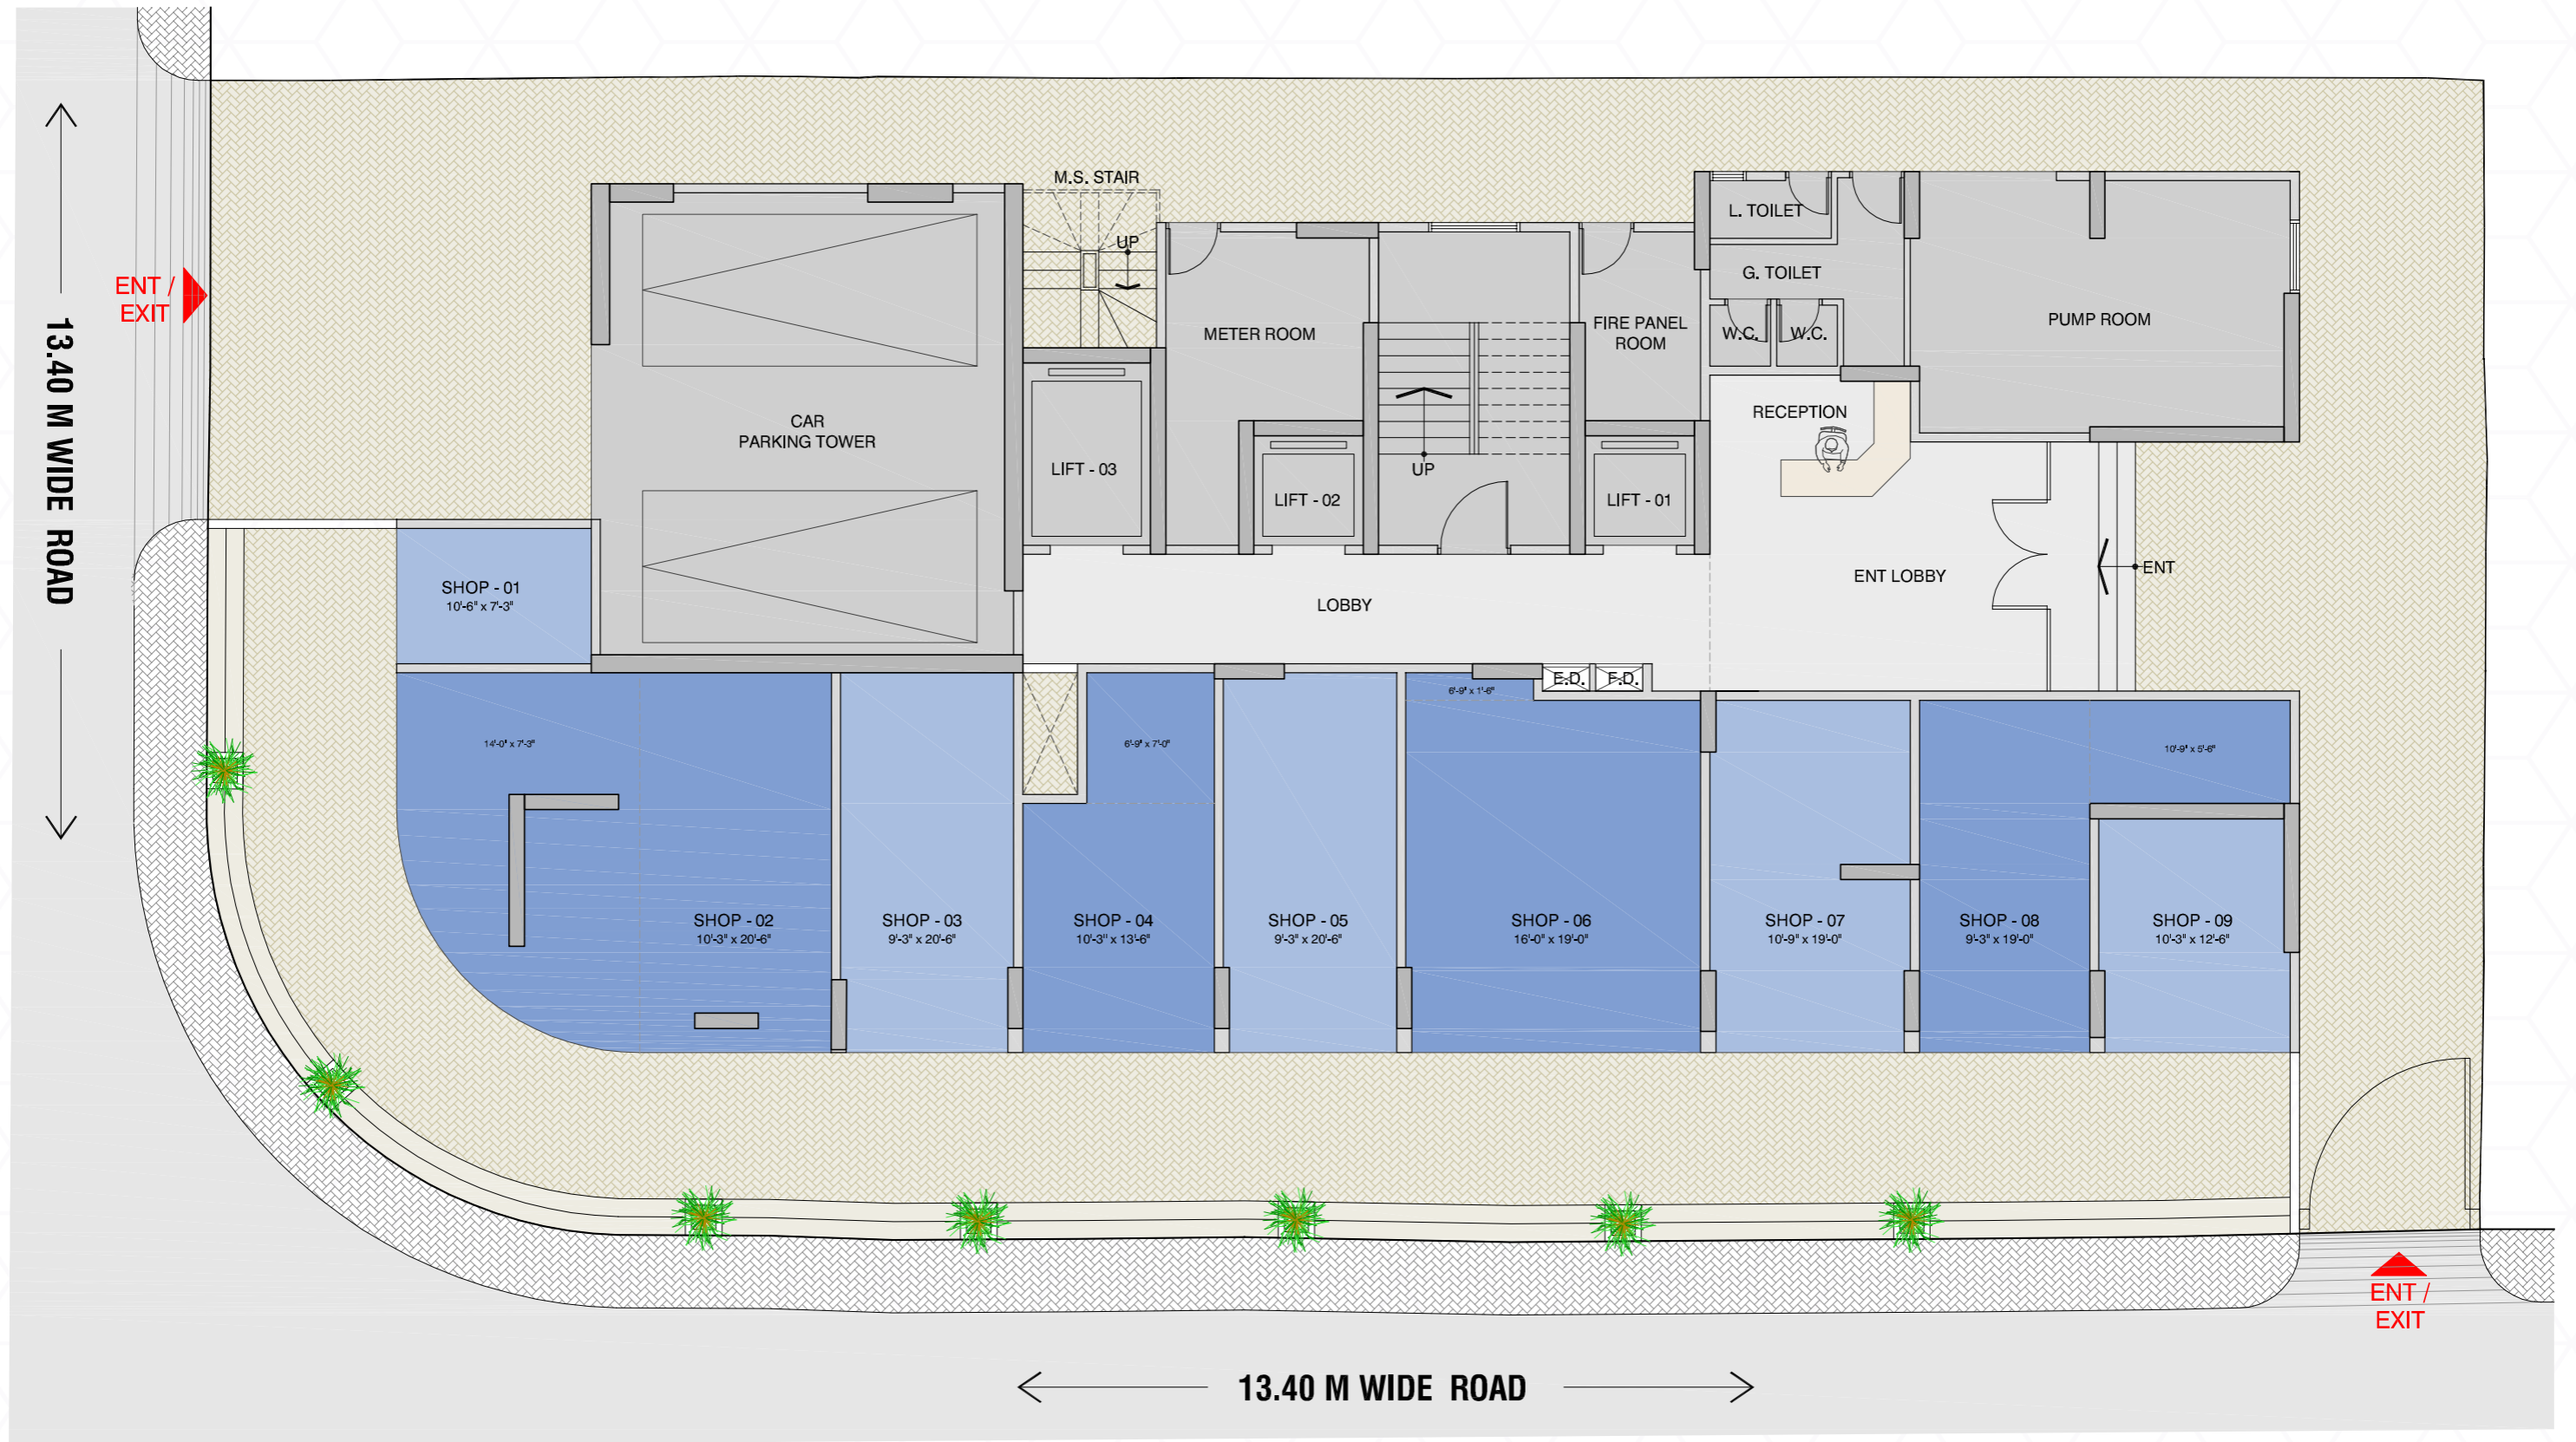

Thiruchembur
Murugan Temple
तिरुचेंबुर
मुर्गुगा

Chheda Nagar
Reserved Forest
छेडा नगर राखीव वन

SAI LODGING
& BOARDING
साई लॉजिंग
& बोर्डिंग

Hotel renaissance

THANE

GROUND FLOOR PLAN

1ST FLOOR PLAN

2ND TO 6TH FLOOR PLAN

7TH REFUGE FLOOR PLAN

8TH TO 13TH FLOOR PLAN

14TH REFUGE FLOOR PLAN

15TH FLOOR PLAN

16TH FLOOR PLAN

TERRACE FLOOR PLAN

AMENITIES:

- | | | |
|------------------|------------------------------|-------------|
| 1. SWIMMING POOL | 5. SITTING WITH PERGOLA | 9. SKY WALK |
| 2. SKY JUICE BAR | 6. SKY LAWN | |
| 3. POOL DECK | 7. AMPHITHEATRE/OPEN THEATRE | |
| 4. PARTY DECK | 8. VIEWINGDECK | |