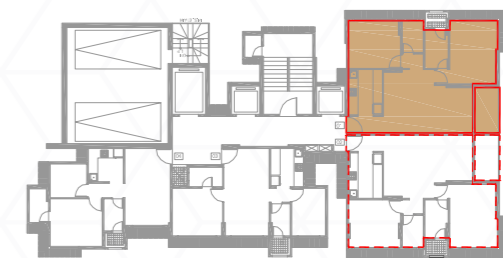

7TH REFUGE FLOOR PLAN

8TH TO 13TH FLOOR PLAN

14TH REFUGE FLOOR PLAN

15TH FLOOR PLAN

16TH FLOOR PLAN

TERRACE FLOOR PLAN

AMENITIES:

- | | | |
|------------------|------------------------------|-------------|
| 1. SWIMMING POOL | 5. SITTING WITH PERGOLA | 9. SKY WALK |
| 2. SKY JUICE BAR | 6. SKY LAWN | |
| 3. POOL DECK | 7. AMPHITHEATRE/OPEN THEATRE | |
| 4. PARTY DECK | 8. VIEWINGDECK | |

2 BHK - A UNIT PLAN

Flat Nos.	Flat Type	RERA Carpet Area	Deck Area	Total Area
1	2 BHK	675	-	675

KEY PLAN

2 BHK - B UNIT PLAN

Flat Nos.	Flat Type	RERA Carpet Area	Deck Area	Total Area
1	2 BHK	675	50	725

KEY PLAN