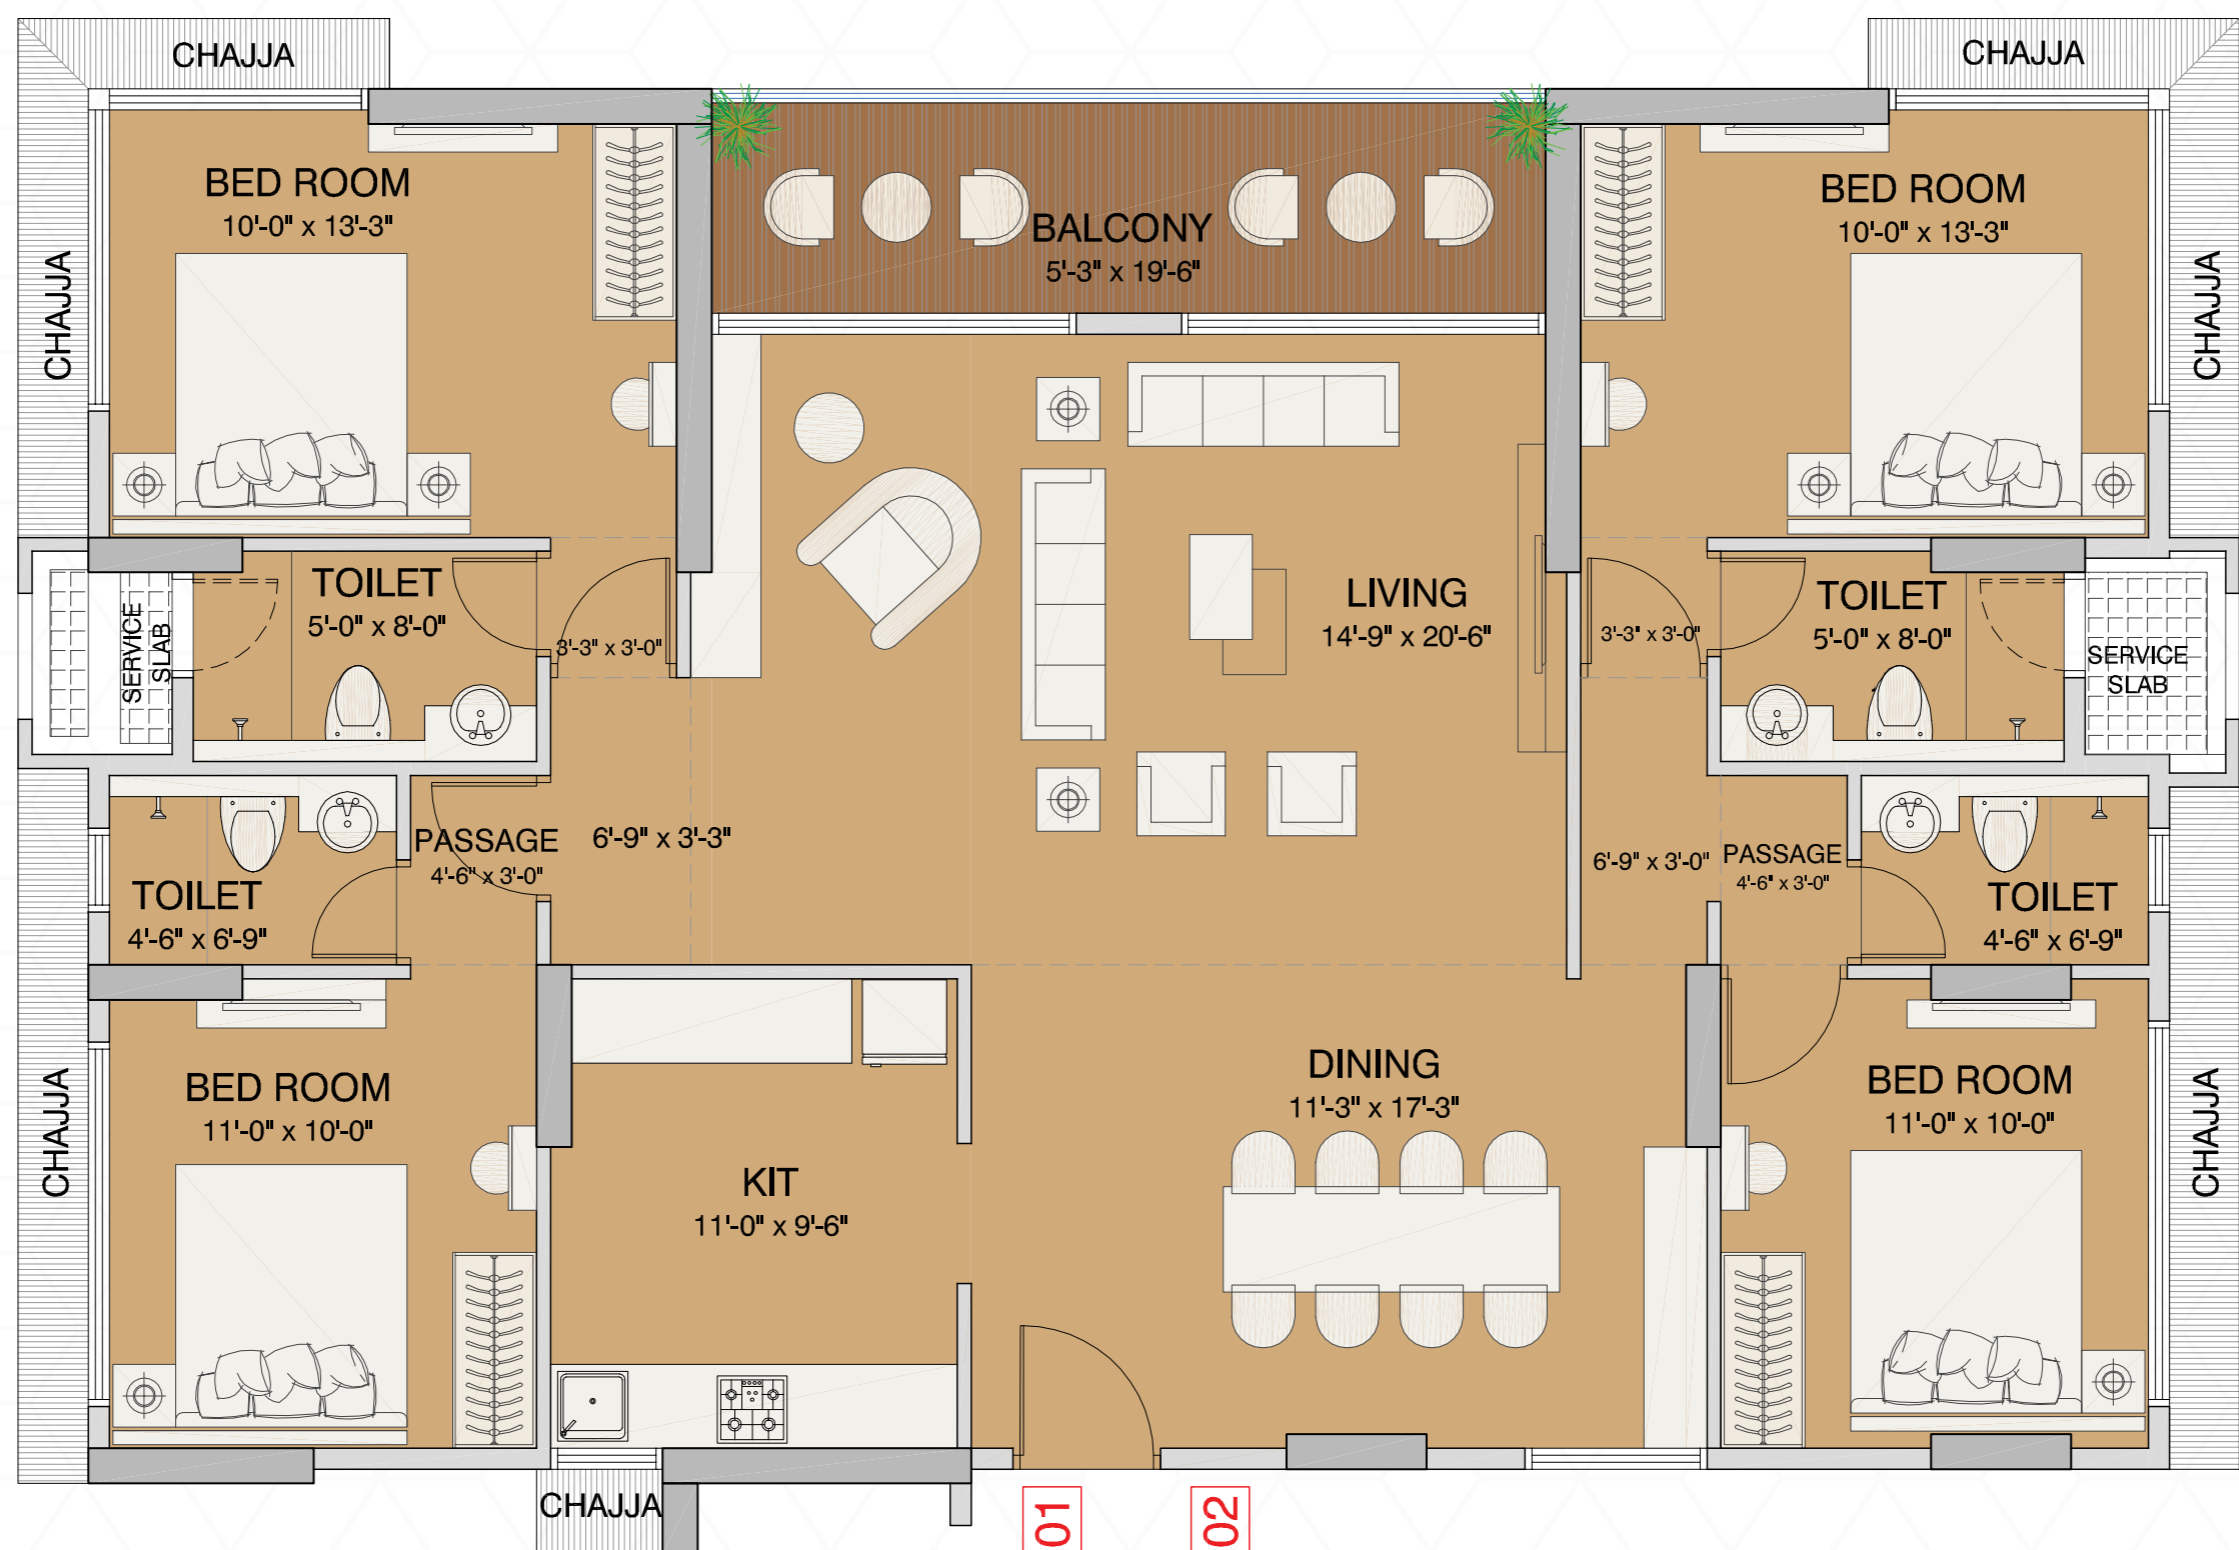

7TH REFUGE FLOOR PLAN

8TH TO 13TH FLOOR PLAN

14TH REFUGE FLOOR PLAN

15TH FLOOR PLAN

16TH FLOOR PLAN

TERRACE FLOOR PLAN

AMENITIES:

- | | | |
|------------------|------------------------------|-------------|
| 1. SWIMMING POOL | 5. SITTING WITH PERGOLA | 9. SKY WALK |
| 2. SKY JUICE BAR | 6. SKY LAWN | |
| 3. POOL DECK | 7. AMPHITHEATRE/OPEN THEATRE | |
| 4. PARTY DECK | 8. VIEWINGDECK | |

2 BHK - A UNIT PLAN

Flat Nos.	Flat Type	RERA Carpet Area	Deck Area	Total Area
1	2 BHK	675	-	675

KEY PLAN

2 BHK - B UNIT PLAN

Flat Nos.	Flat Type	RERA Carpet Area	Deck Area	Total Area
1	2 BHK	675	50	725

KEY PLAN

2 BHK - A & B JODI PLAN

Flat Nos.	Flat Type	RERA Carpet Area	Deck Area	Total Area
1	2 BHK	675	50	725
2	2 BHK	675	50	725
TOTAL AREA				1450