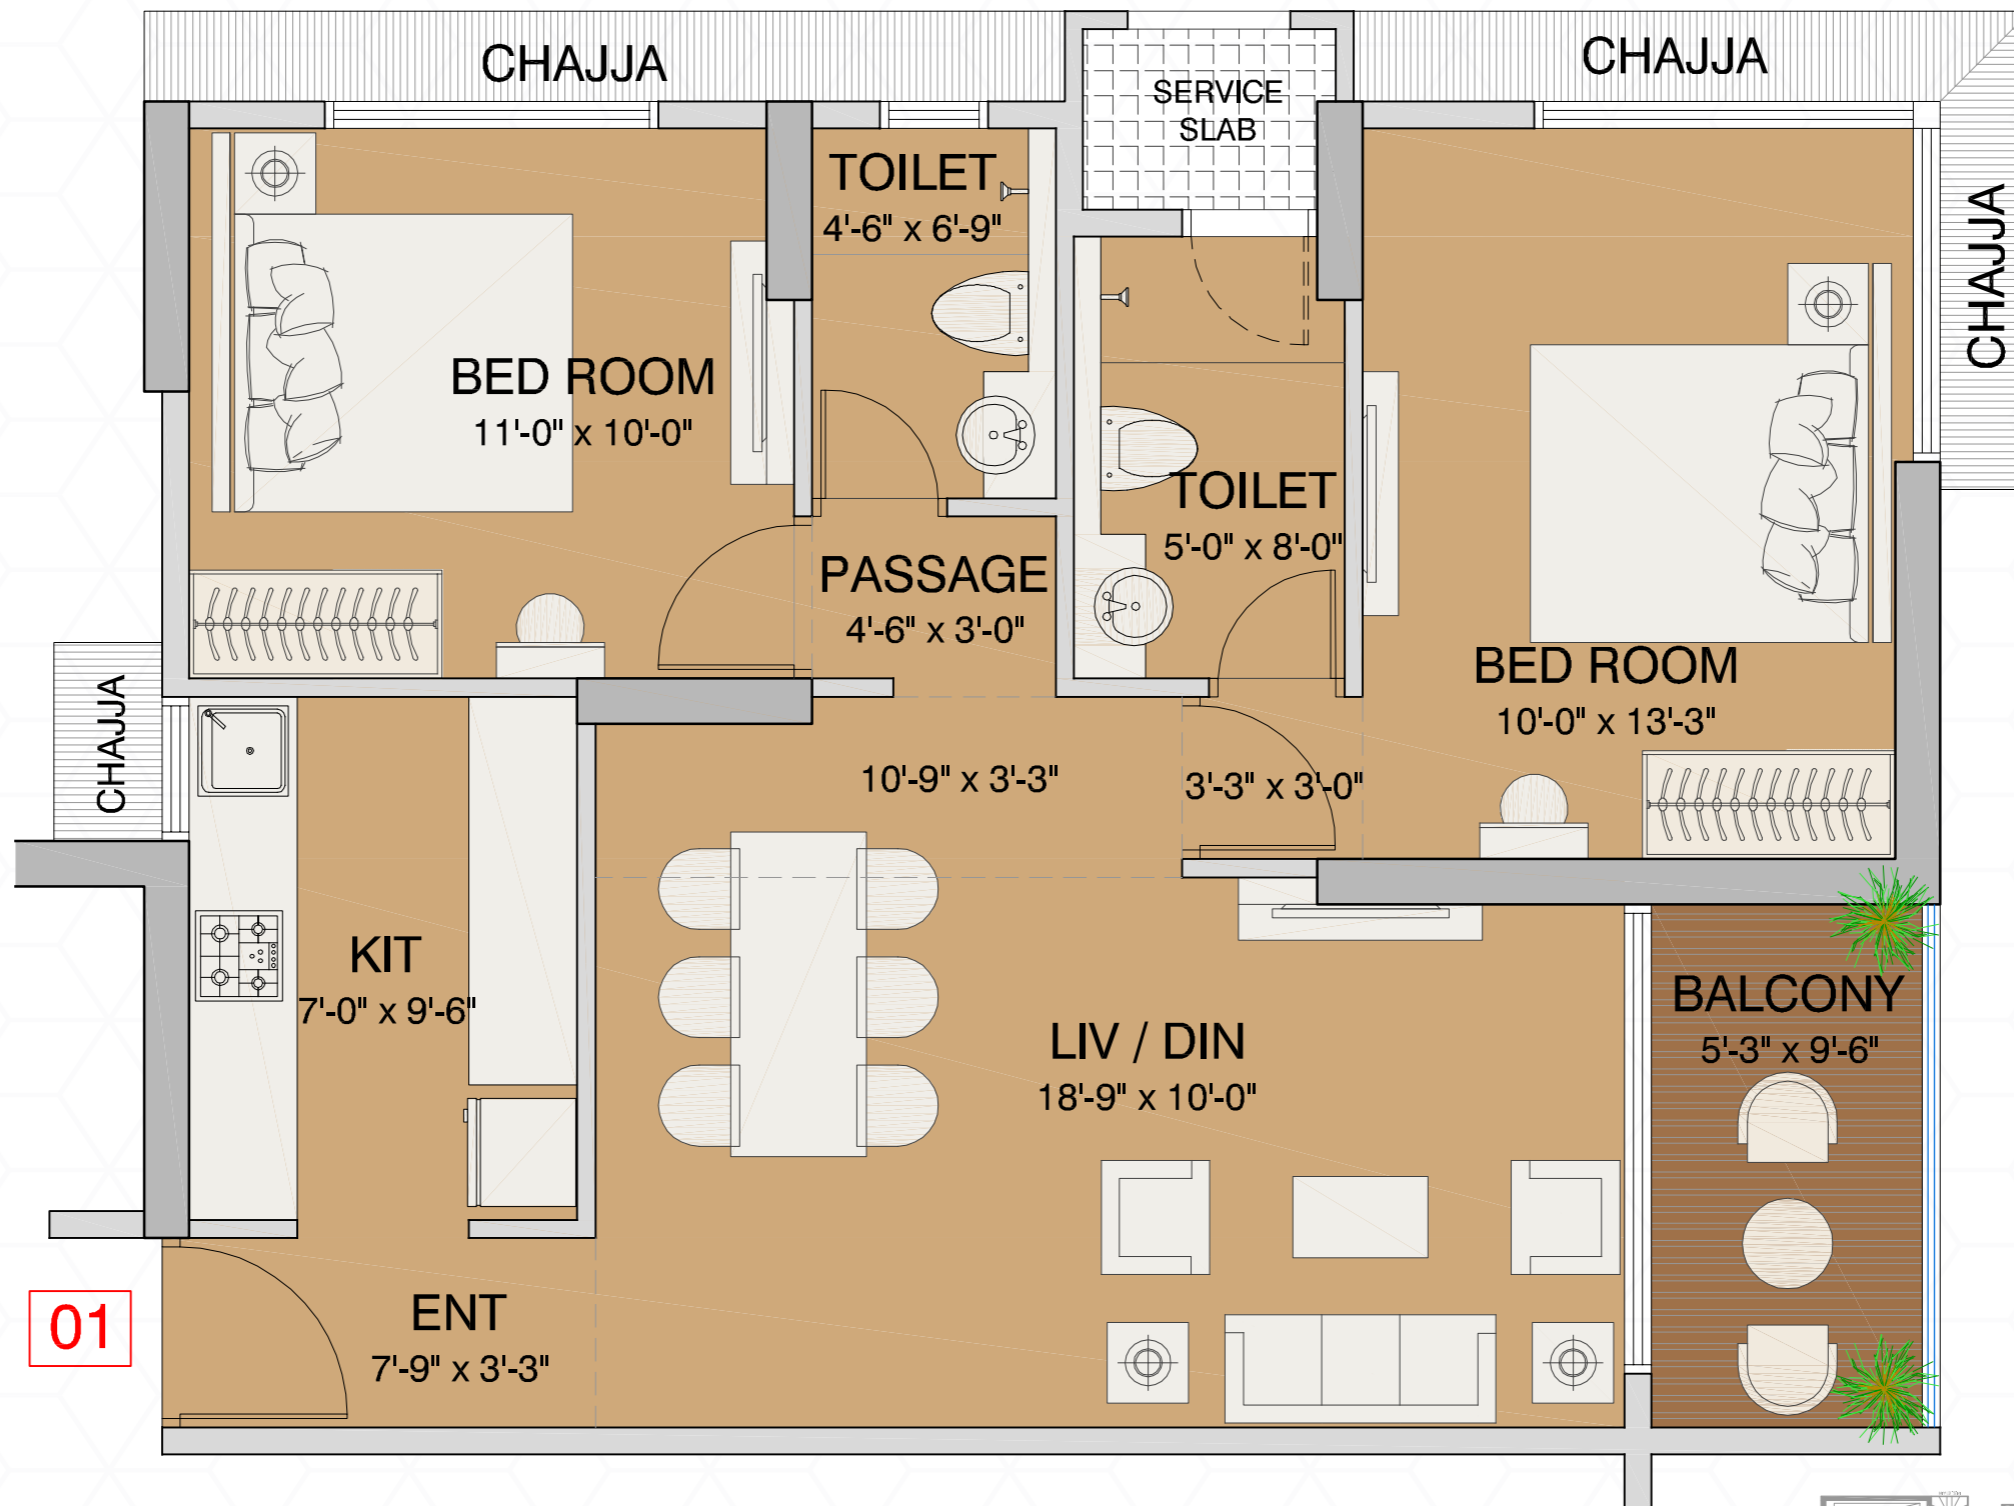

7TH REFUGE FLOOR PLAN

8TH TO 13TH FLOOR PLAN

14TH REFUGE FLOOR PLAN

15TH FLOOR PLAN

16TH FLOOR PLAN

TERRACE FLOOR PLAN

AMENITIES:

- | | | |
|------------------|------------------------------|-------------|
| 1. SWIMMING POOL | 5. SITTING WITH PERGOLA | 9. SKY WALK |
| 2. SKY JUICE BAR | 6. SKY LAWN | |
| 3. POOL DECK | 7. AMPHITHEATRE/OPEN THEATRE | |
| 4. PARTY DECK | 8. VIEWINGDECK | |

2 BHK - A UNIT PLAN

Flat Nos.	Flat Type	RERA Carpet Area	Deck Area	Total Area
1	2 BHK	675	-	675

KEY PLAN

2 BHK - B UNIT PLAN

Flat Nos.	Flat Type	RERA Carpet Area	Deck Area	Total Area
1	2 BHK	675	50	725

KEY PLAN

2 BHK - A & B JODI PLAN

Flat Nos.	Flat Type	RERA Carpet Area	Deck Area	Total Area
1	2 BHK	675	50	725
2	2 BHK	675	50	725
TOTAL AREA				1450