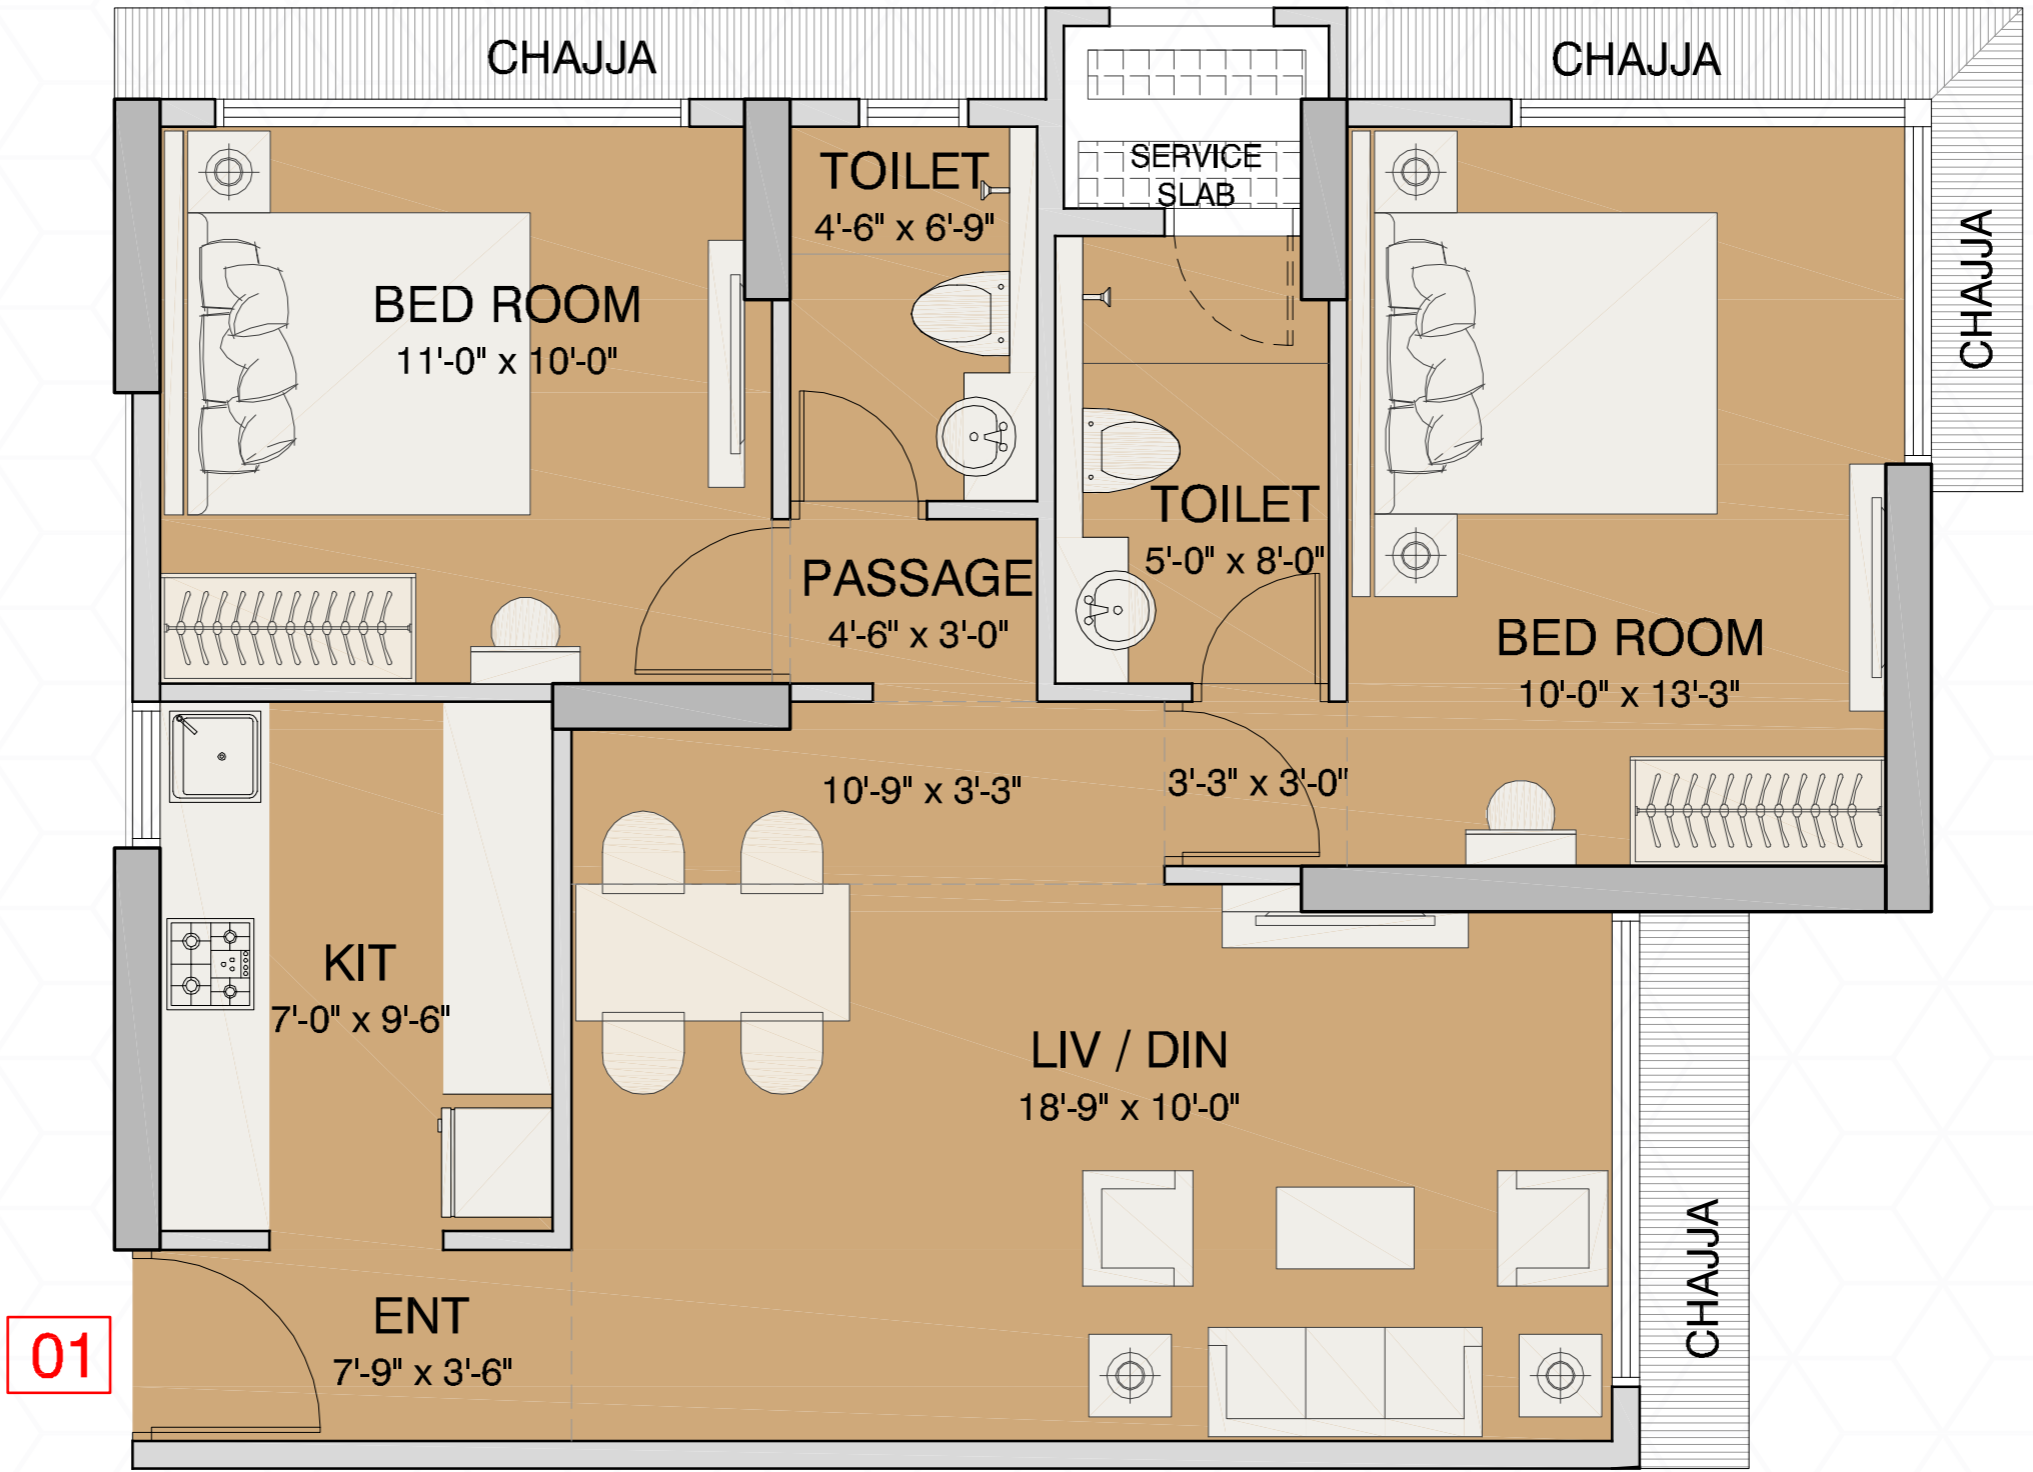

7TH REFUGE FLOOR PLAN

8TH TO 13TH FLOOR PLAN

14TH REFUGE FLOOR PLAN

15TH FLOOR PLAN

16TH FLOOR PLAN

TERRACE FLOOR PLAN

AMENITIES:

- | | | |
|------------------|------------------------------|-------------|
| 1. SWIMMING POOL | 5. SITTING WITH PERGOLA | 9. SKY WALK |
| 2. SKY JUICE BAR | 6. SKY LAWN | |
| 3. POOL DECK | 7. AMPHITHEATRE/OPEN THEATRE | |
| 4. PARTY DECK | 8. VIEWINGDECK | |

2 BHK - A UNIT PLAN

Flat Nos.	Flat Type	RERA Carpet Area	Deck Area	Total Area
1	2 BHK	675	-	675

KEY PLAN

2 BHK - B UNIT PLAN

Flat Nos.	Flat Type	RERA Carpet Area	Deck Area	Total Area
1	2 BHK	675	50	725

KEY PLAN

2 BHK - A & B JODI PLAN

Flat Nos.	Flat Type	RERA Carpet Area	Deck Area	Total Area
1	2 BHK	675	50	725
2	2 BHK	675	50	725
TOTAL AREA				1450