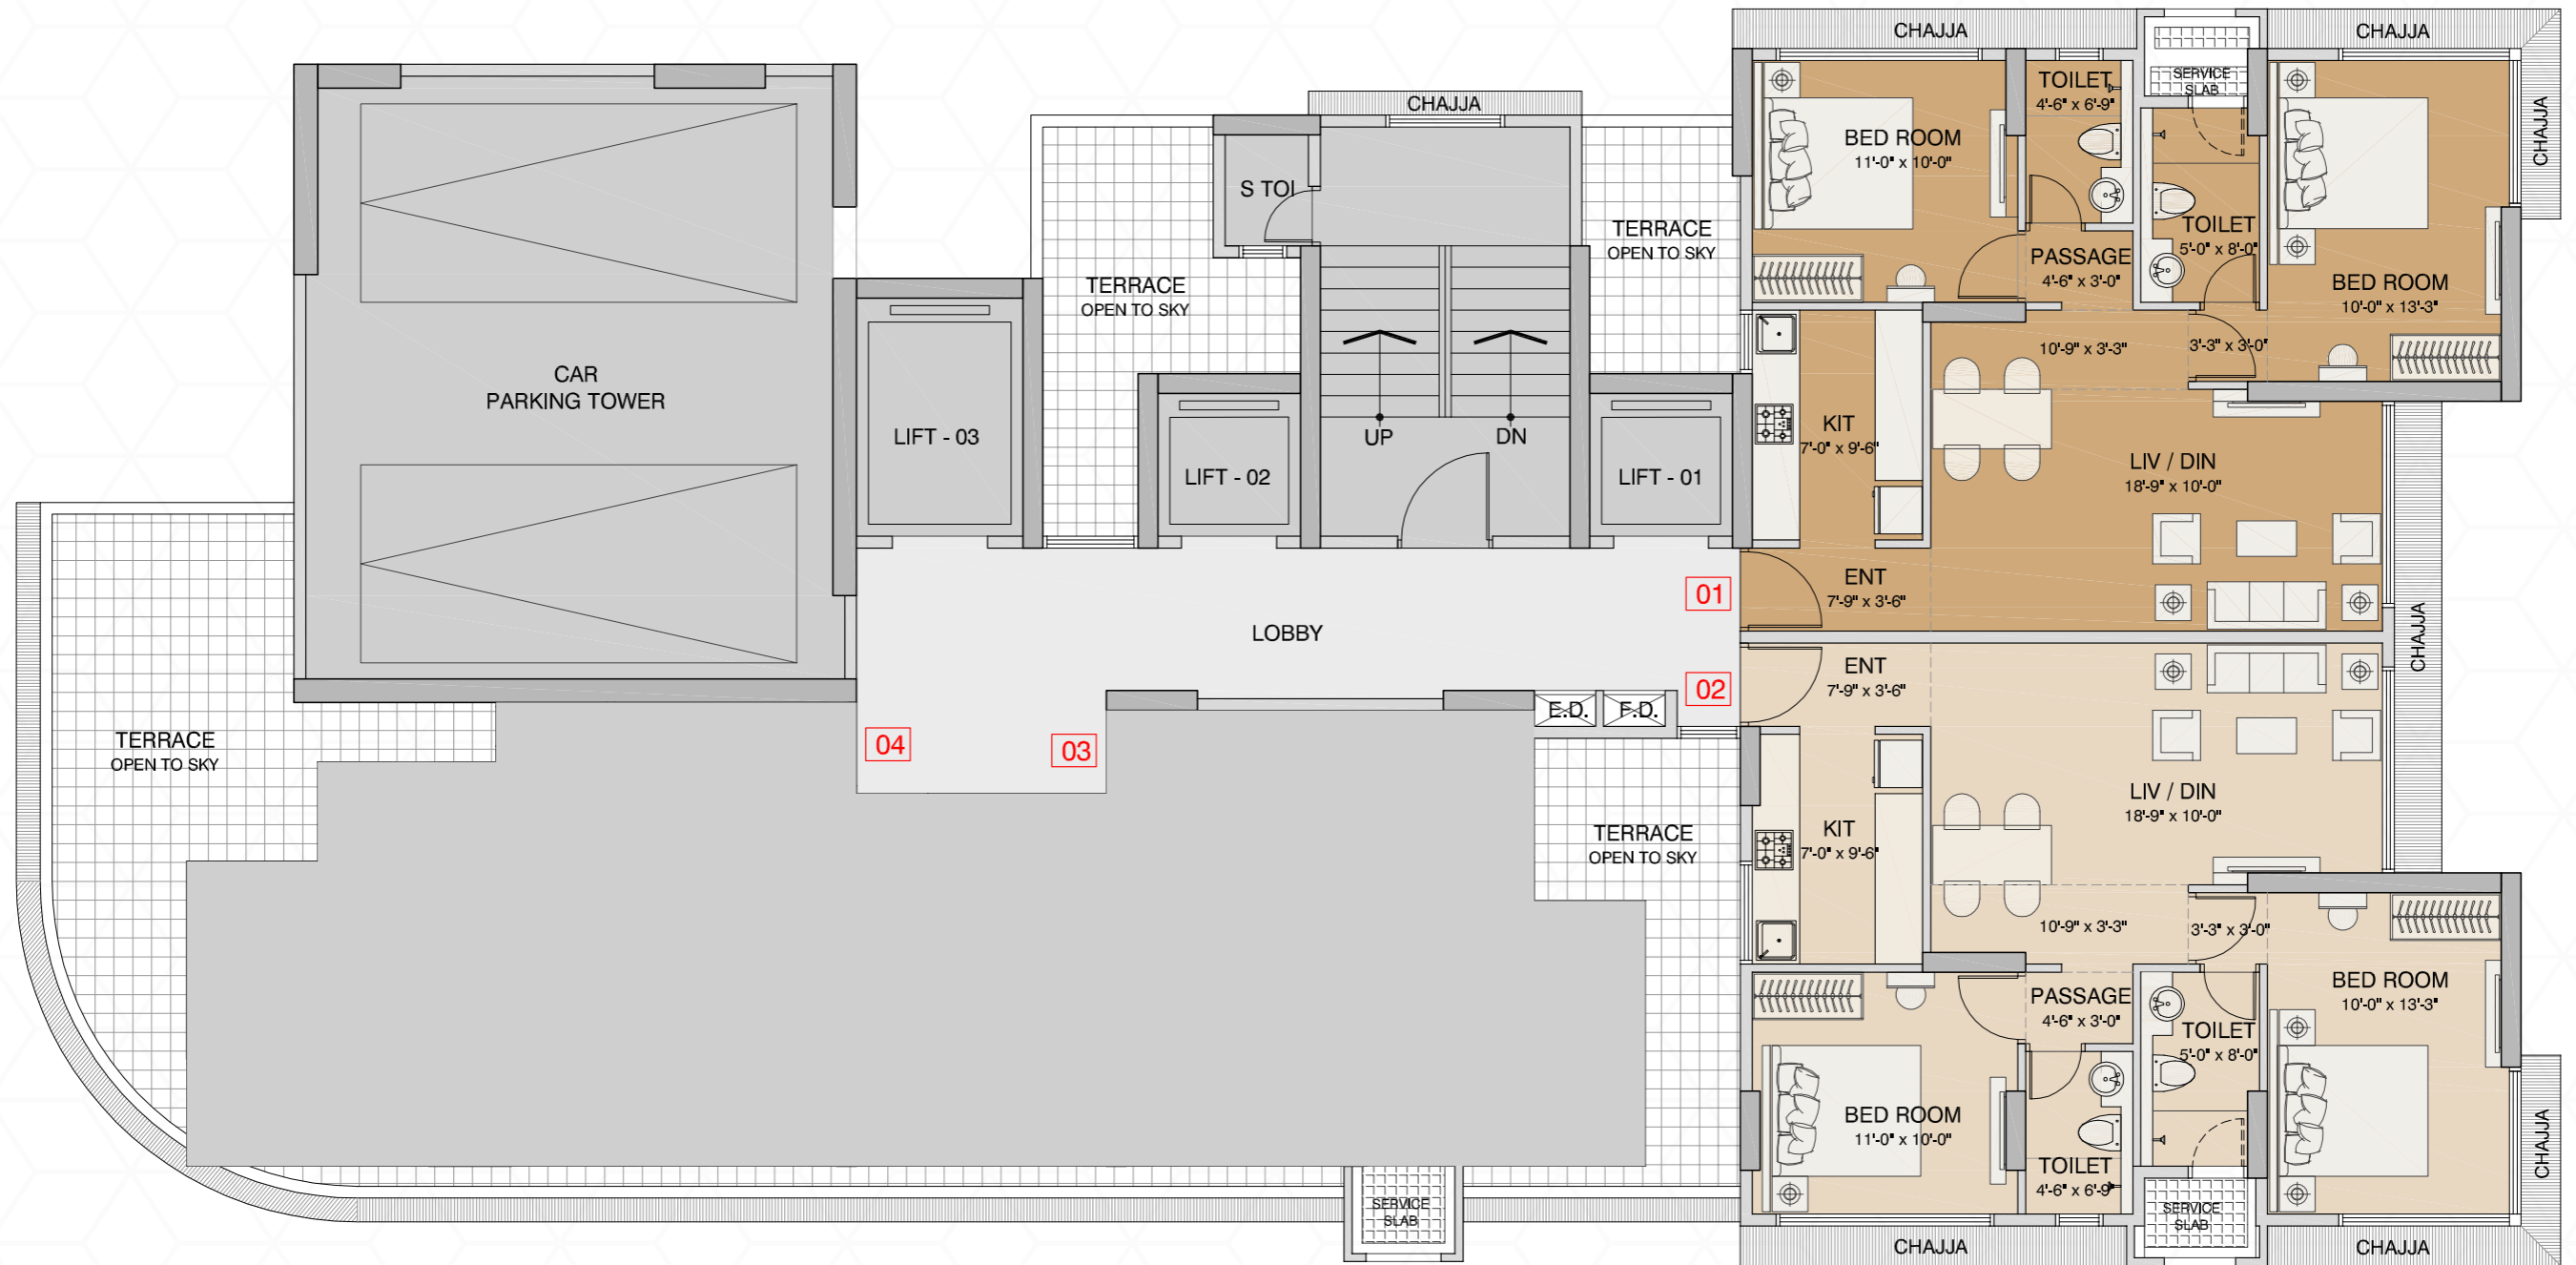

Thiruchembur
Murugan Temple
तिरुचेंबुर
मुर्गुगा

Chheda Nagar
Reserved Forest
छेडा नगर राखीव वन

SAI LODGING
& BOARDING
साई लॉजिंग
& बोर्डिंग

Hotel renaissance

THANE

GROUND FLOOR PLAN

1ST FLOOR PLAN

2ND TO 6TH FLOOR PLAN

7TH REFUGE FLOOR PLAN

8TH TO 13TH FLOOR PLAN

14TH REFUGE FLOOR PLAN

15TH FLOOR PLAN

16TH FLOOR PLAN

TERRACE FLOOR PLAN

AMENITIES:

- | | | |
|------------------|------------------------------|-------------|
| 1. SWIMMING POOL | 5. SITTING WITH PERGOLA | 9. SKY WALK |
| 2. SKY JUICE BAR | 6. SKY LAWN | |
| 3. POOL DECK | 7. AMPHITHEATRE/OPEN THEATRE | |
| 4. PARTY DECK | 8. VIEWINGDECK | |