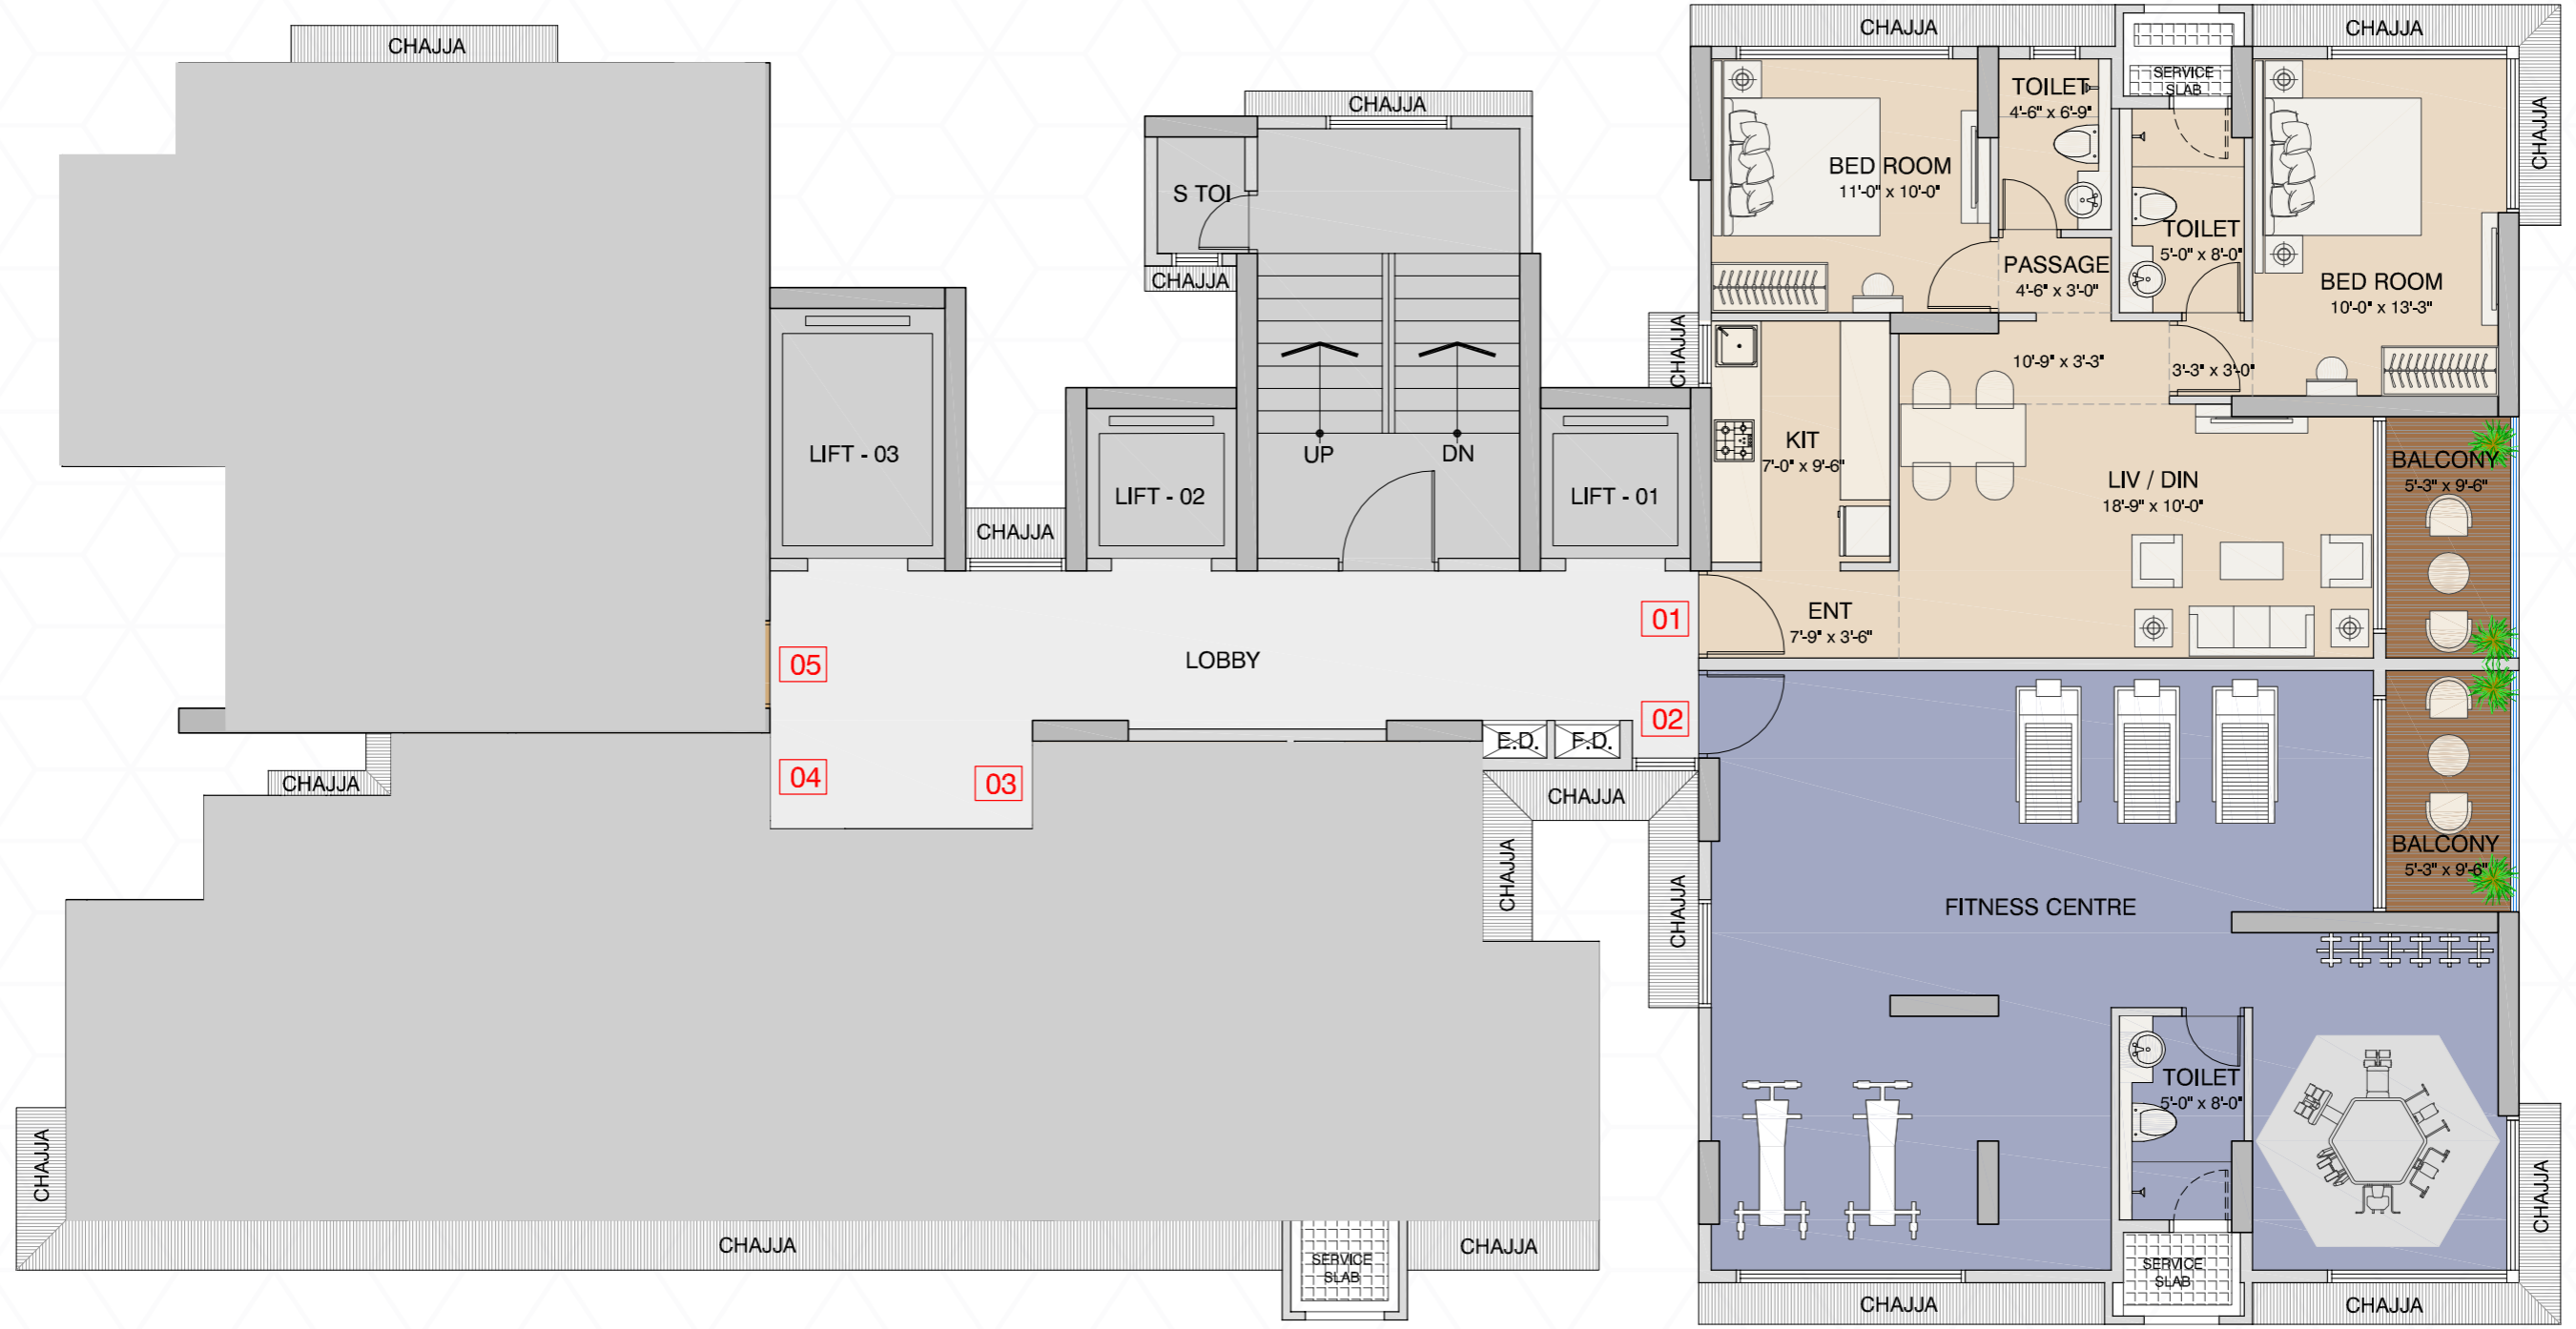

7TH REFUGE FLOOR PLAN

8TH TO 13TH FLOOR PLAN

14TH REFUGE FLOOR PLAN

15TH FLOOR PLAN

16TH FLOOR PLAN

TERRACE FLOOR PLAN

AMENITIES:

- | | | |
|------------------|------------------------------|-------------|
| 1. SWIMMING POOL | 5. SITTING WITH PERGOLA | 9. SKY WALK |
| 2. SKY JUICE BAR | 6. SKY LAWN | |
| 3. POOL DECK | 7. AMPHITHEATRE/OPEN THEATRE | |
| 4. PARTY DECK | 8. VIEWINGDECK | |

2 BHK - A UNIT PLAN

Flat Nos.	Flat Type	RERA Carpet Area	Deck Area	Total Area
1	2 BHK	675	-	675

KEY PLAN

2 BHK - B UNIT PLAN

Flat Nos.	Flat Type	RERA Carpet Area	Deck Area	Total Area
1	2 BHK	675	50	725

KEY PLAN