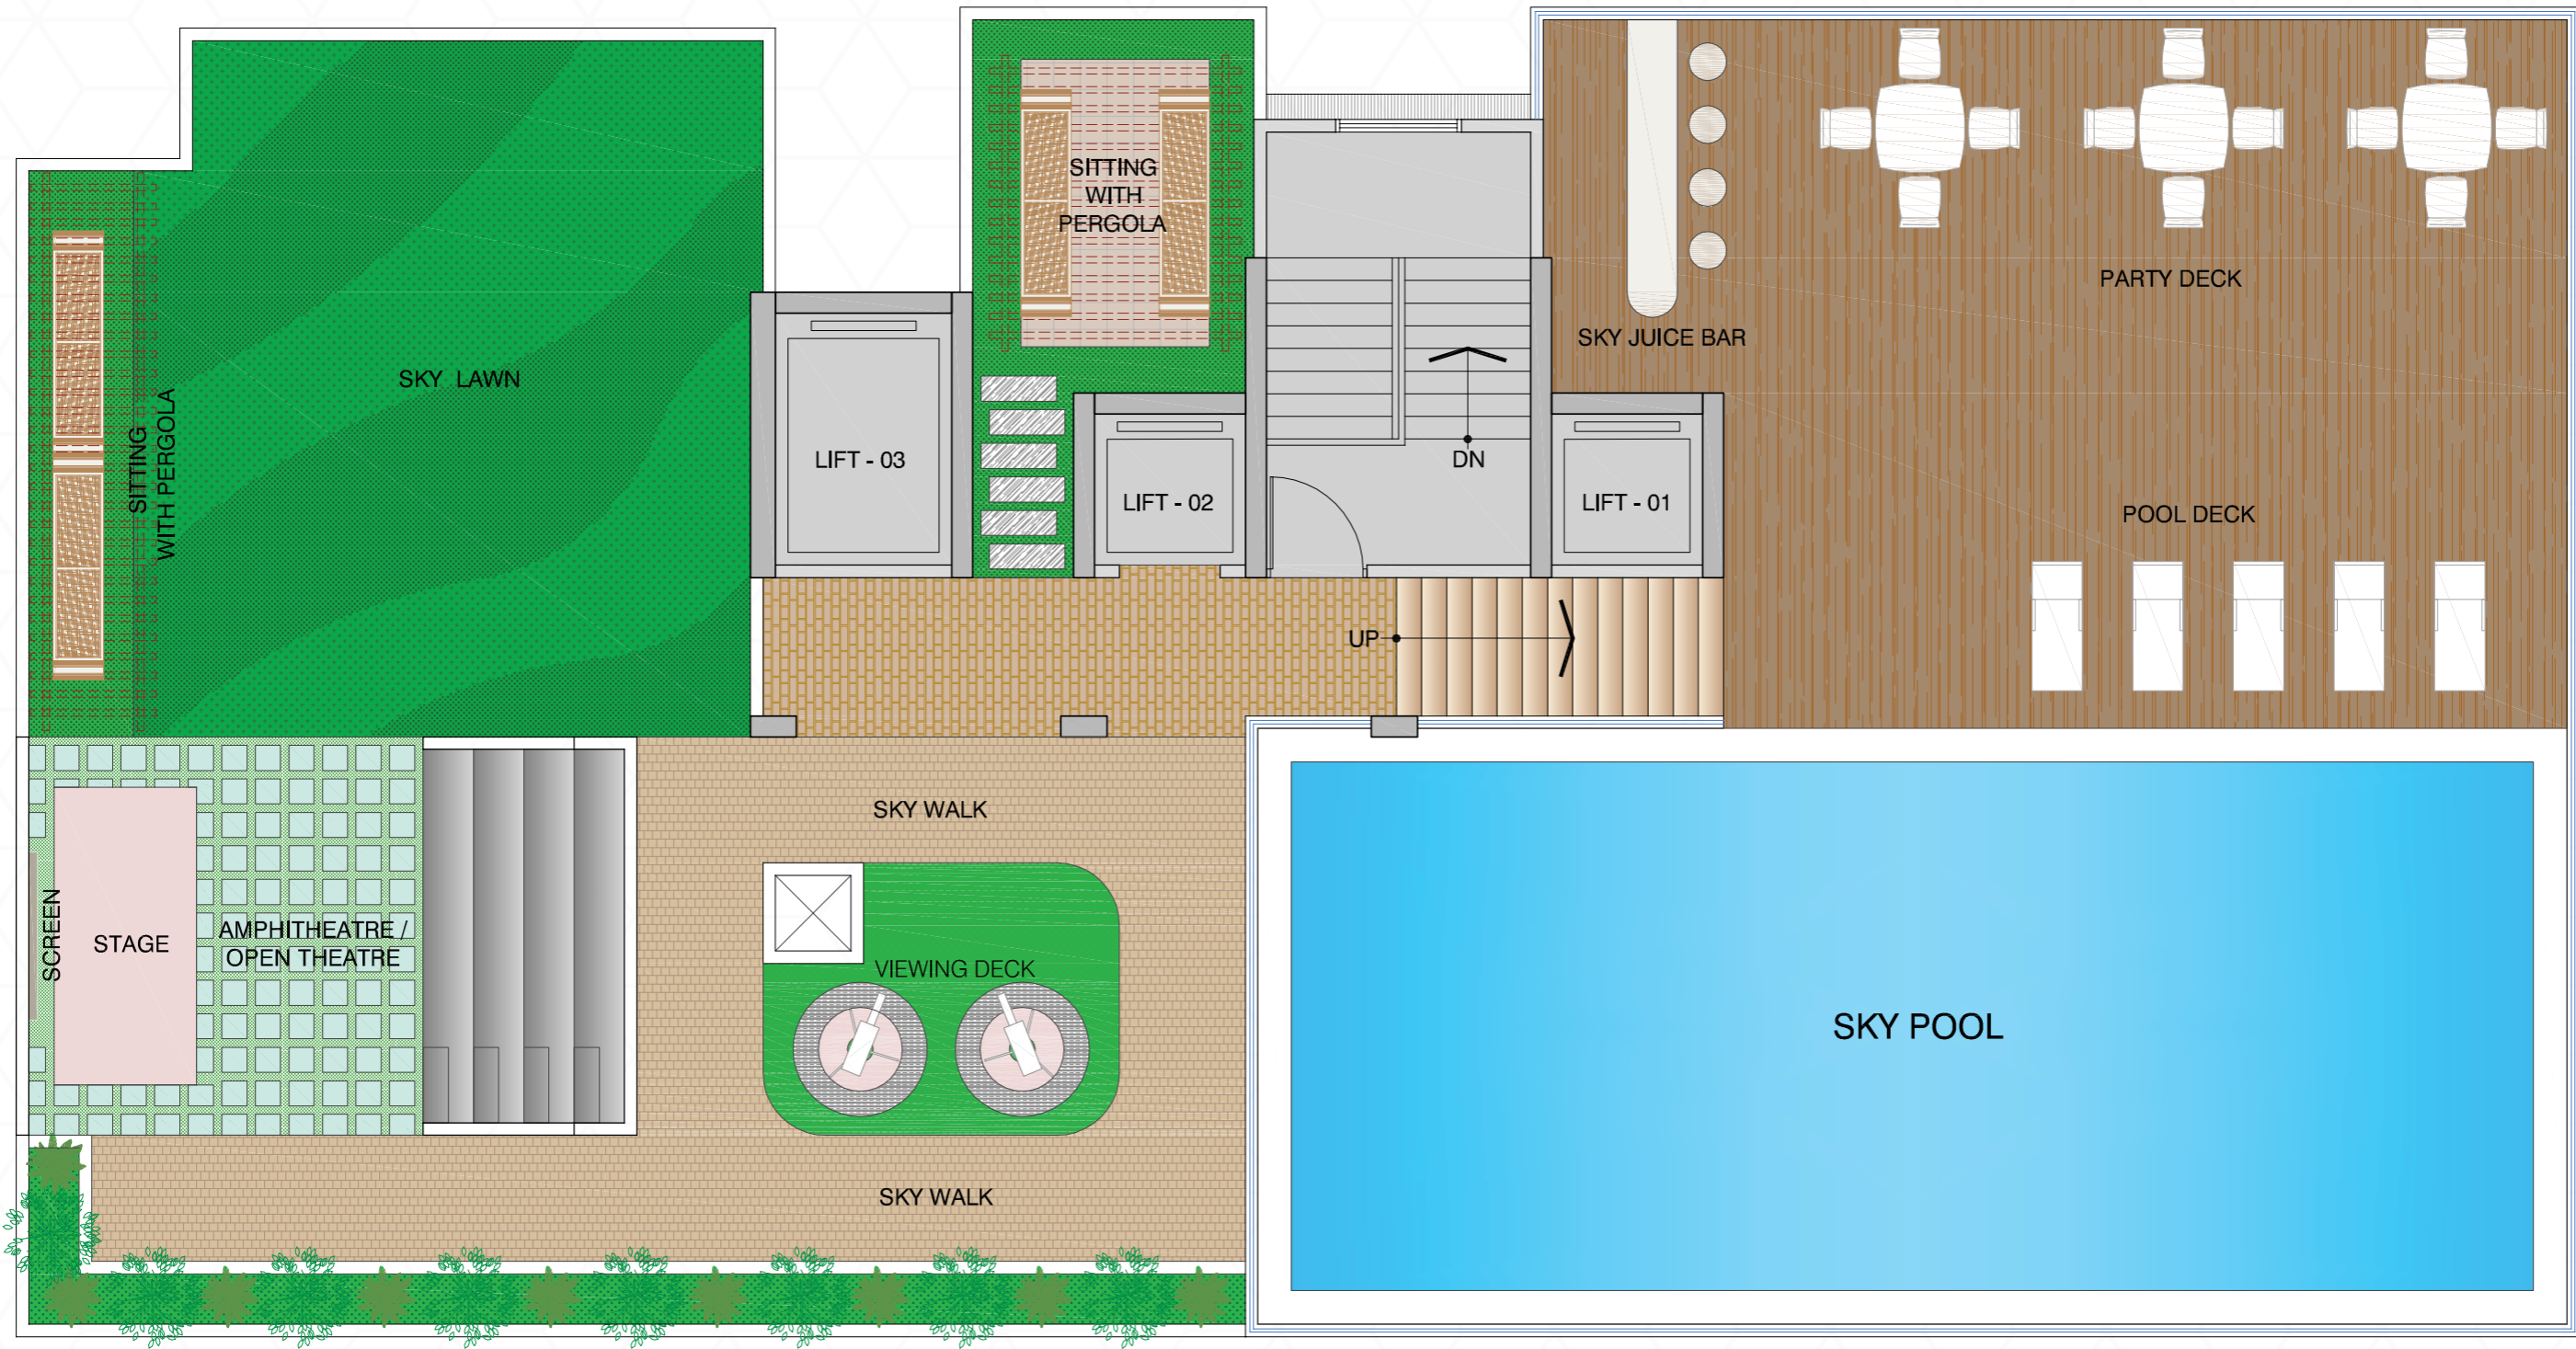

7TH REFUGE FLOOR PLAN

8TH TO 13TH FLOOR PLAN

14TH REFUGE FLOOR PLAN

15TH FLOOR PLAN

16TH FLOOR PLAN

TERRACE FLOOR PLAN

AMENITIES:

- | | | |
|------------------|------------------------------|-------------|
| 1. SWIMMING POOL | 5. SITTING WITH PERGOLA | 9. SKY WALK |
| 2. SKY JUICE BAR | 6. SKY LAWN | |
| 3. POOL DECK | 7. AMPHITHEATRE/OPEN THEATRE | |
| 4. PARTY DECK | 8. VIEWINGDECK | |

2 BHK - A UNIT PLAN

Flat Nos.	Flat Type	RERA Carpet Area	Deck Area	Total Area
1	2 BHK	675	-	675

KEY PLAN

2 BHK - B UNIT PLAN

Flat Nos.	Flat Type	RERA Carpet Area	Deck Area	Total Area
1	2 BHK	675	50	725

KEY PLAN

2 BHK - A & B JODI PLAN

Flat Nos.	Flat Type	RERA Carpet Area	Deck Area	Total Area
1	2 BHK	675	50	725
2	2 BHK	675	50	725
TOTAL AREA				1450