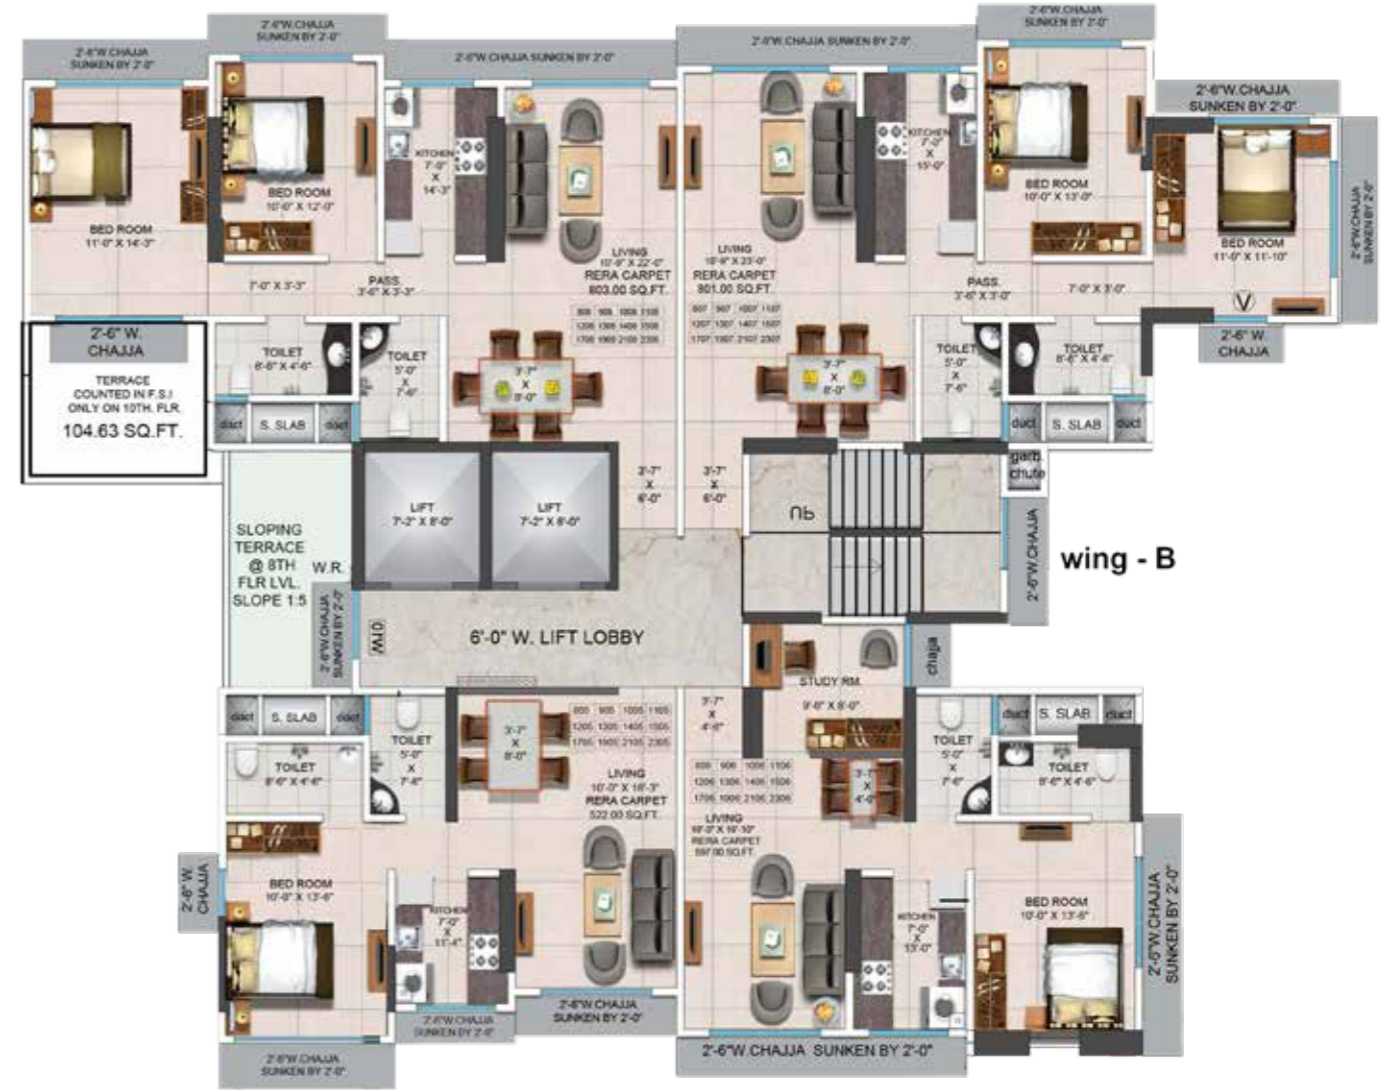

INDULGE IN *Opulence*

Sky Lounge

Movie Deck

Seating Deck

Star Gazing Deck

Multi-Play Court

Multi-Play Court

Floor PLANS

WING - B
(3RD TO 6TH FLOOR)

WING - B
(8TH TO 15TH, 17TH, 19TH, 21ST & 23RD)

Floor PLANS

WING - B
(16TH, 18TH, 20TH & 22ND)

WING - C
(3RD TO 6TH FLOOR)

Floor PLANS

WING - C
(8TH TO 15TH, 17TH, 19TH & 21ST)

WING - C
(16TH, 18TH, 20TH & 22ND)