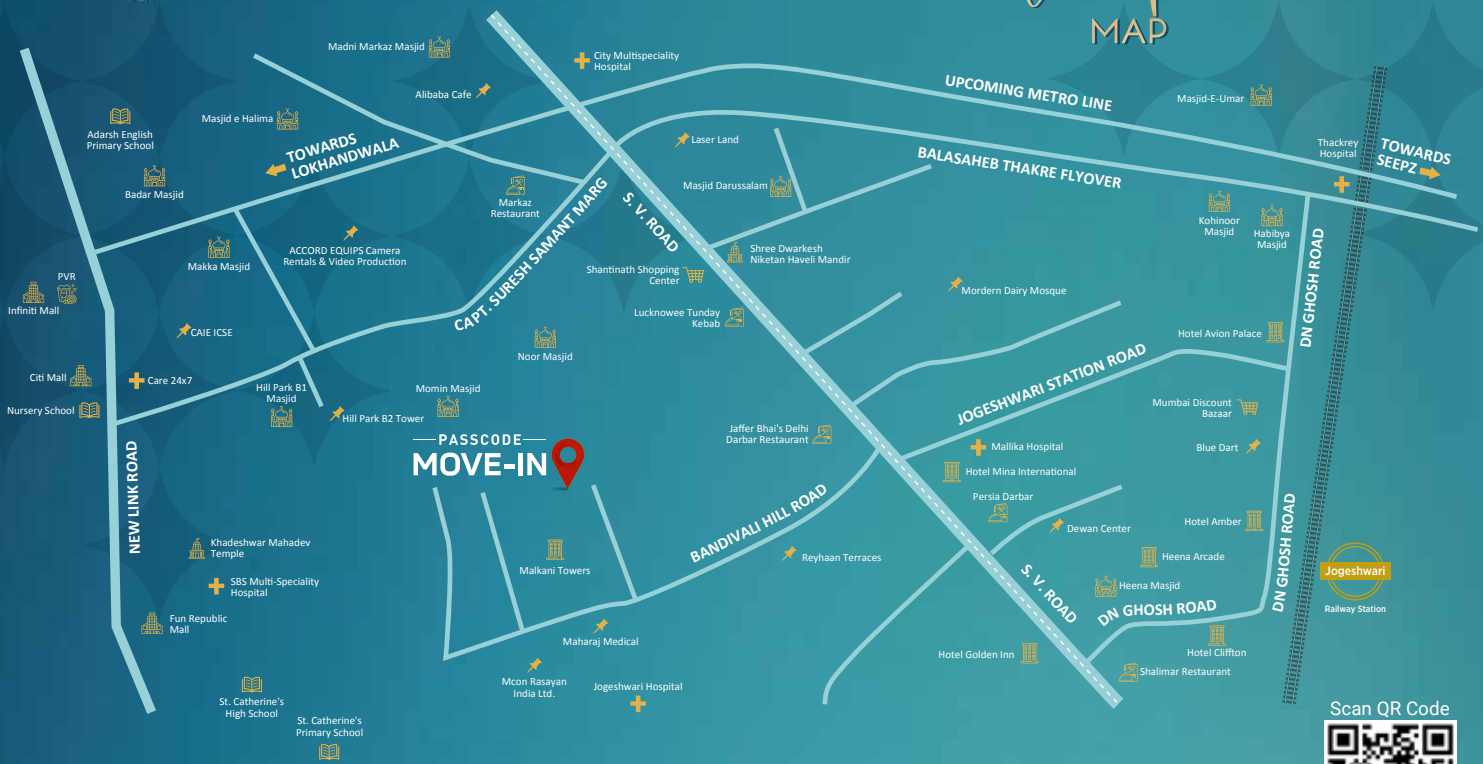

Terrace PLAN

NIGHT VIEW

Location MAP

Scan QR Code

For Google Map

KEY DISTANCES

Noor Masjid : 50 Mtr-1 Min | Malkani Towers : 7 Mtr-1 Min | Darbar Restaurant : 230 Mtr-3 Mins
 Jogeshwari Hospital : 600 Mtr-8 Mins | Reyhaan Terraces : 130 Mtr-2 Mins | Hotel Mina International : 270 Mtr-4 Mins
 Jogeshwari Railway Station : 550 Mtr-8 Mins | Upcoming Metro Line : 3 Km-20 Mins