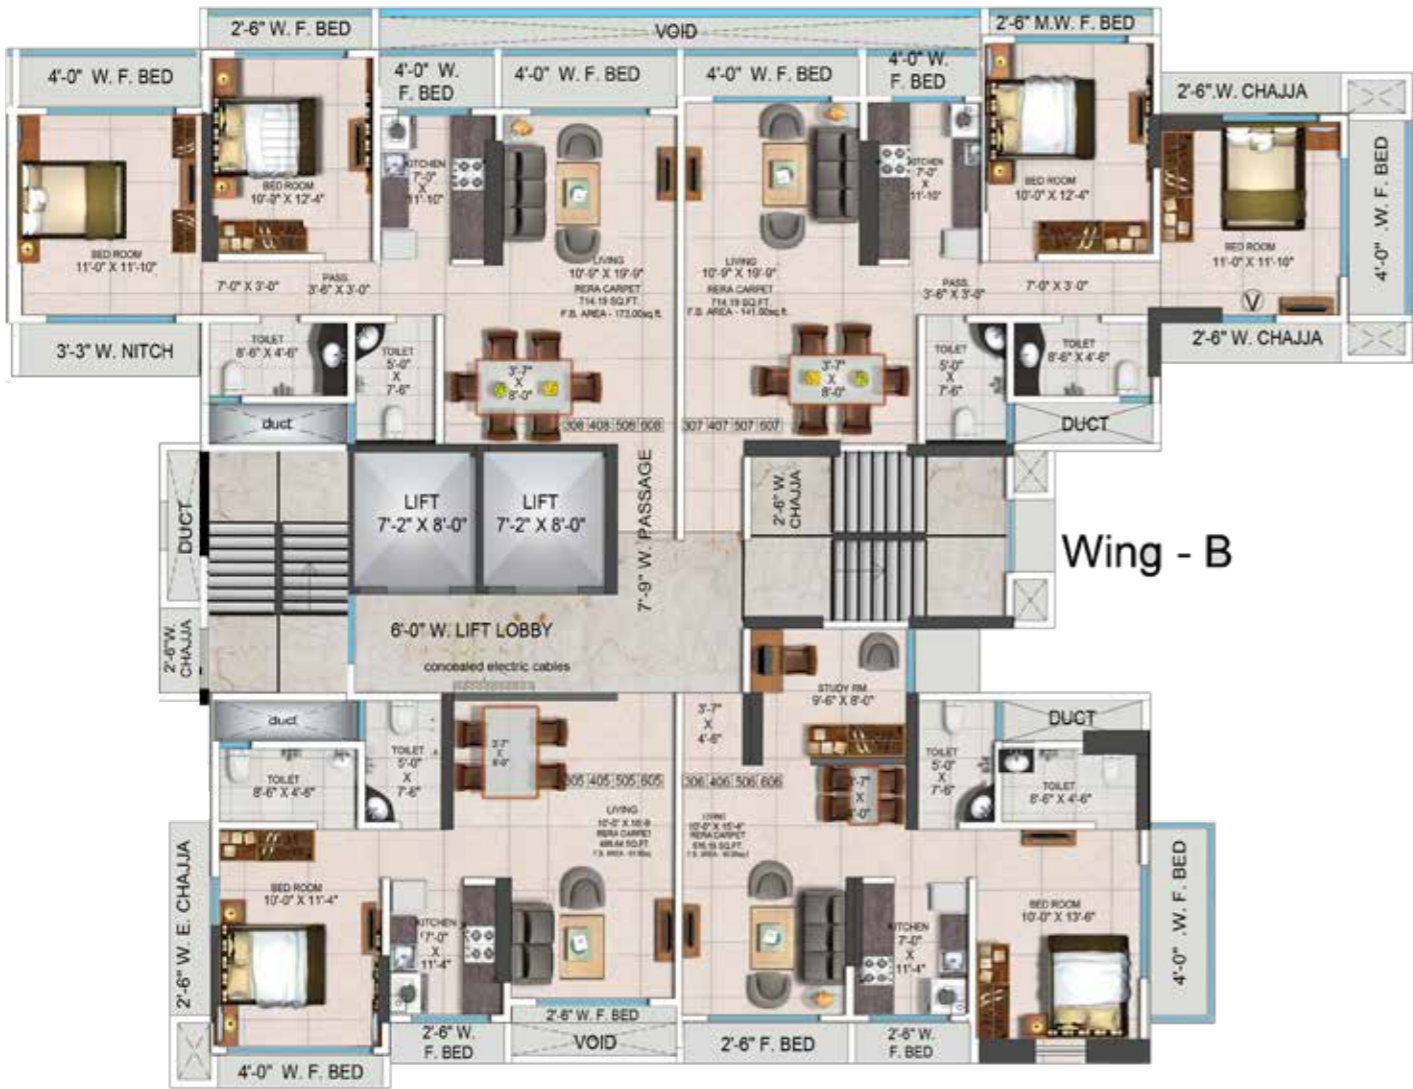

INDULGE IN *Opulence*

Sky Lounge

Movie Deck

Seating Deck

Star Gazing Deck

Multi-Play Court

Multi-Play Court

Floor PLANS

WING - B
(3RD TO 6TH FLOOR)

WING - B
(8TH TO 15TH, 17TH, 19TH, 21ST & 23RD)

Floor PLANS

WING - B
(16TH, 18TH, 20TH & 22ND)

WING - C
(3RD TO 6TH FLOOR)

Floor PLANS

WING - C
(8TH TO 15TH, 17TH, 19TH & 21ST)

WING - C
(16TH, 18TH, 20TH & 22ND)