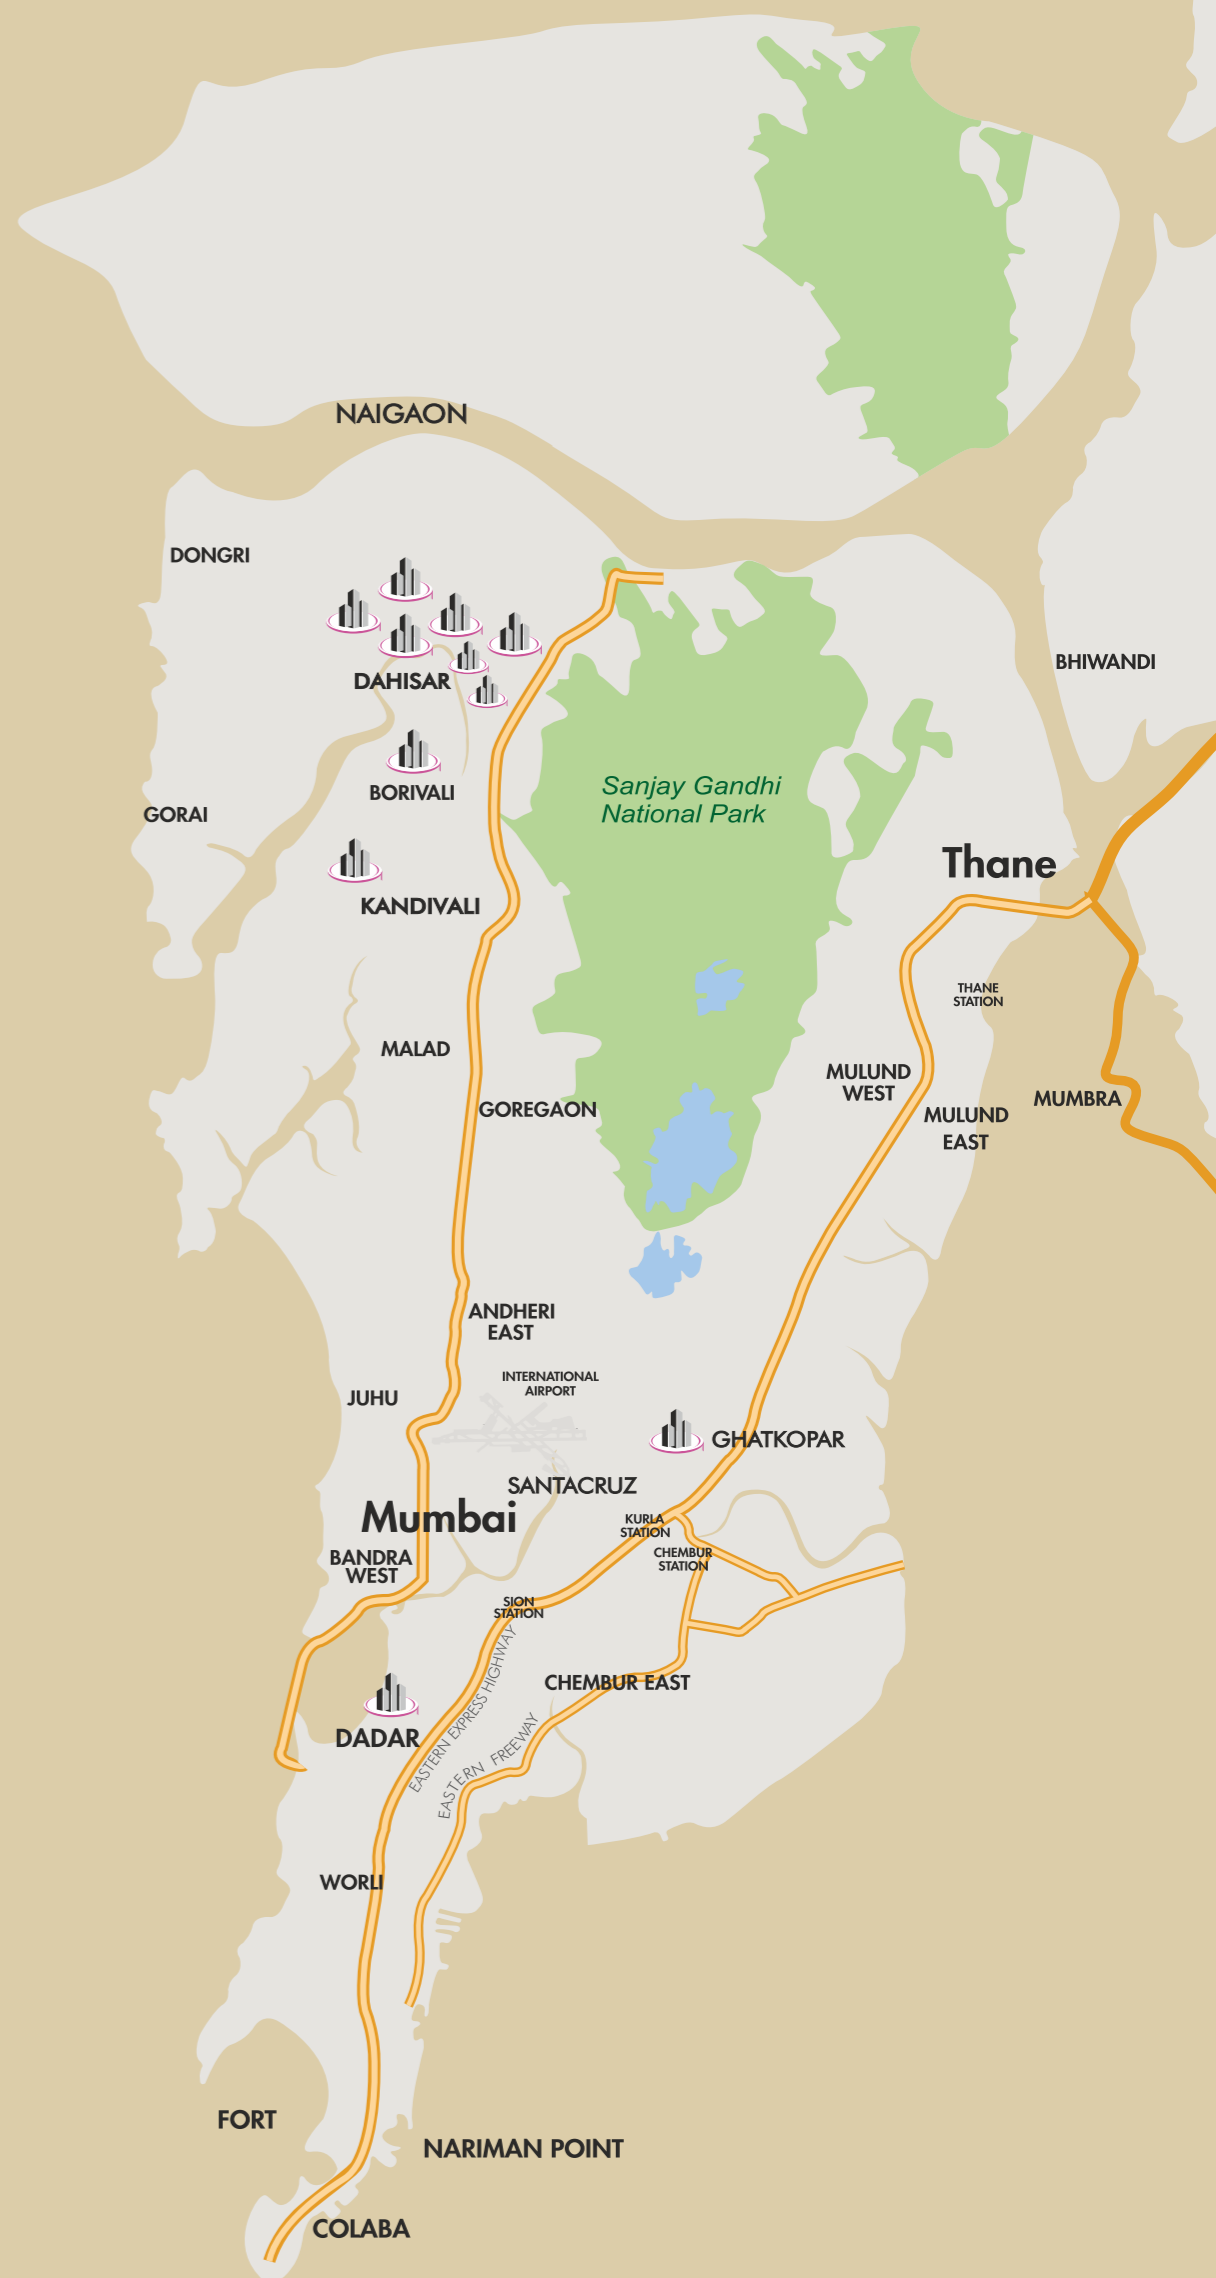

UPCOMING

Kandivali (West)
Dahisar (East)
Bhandup (West)