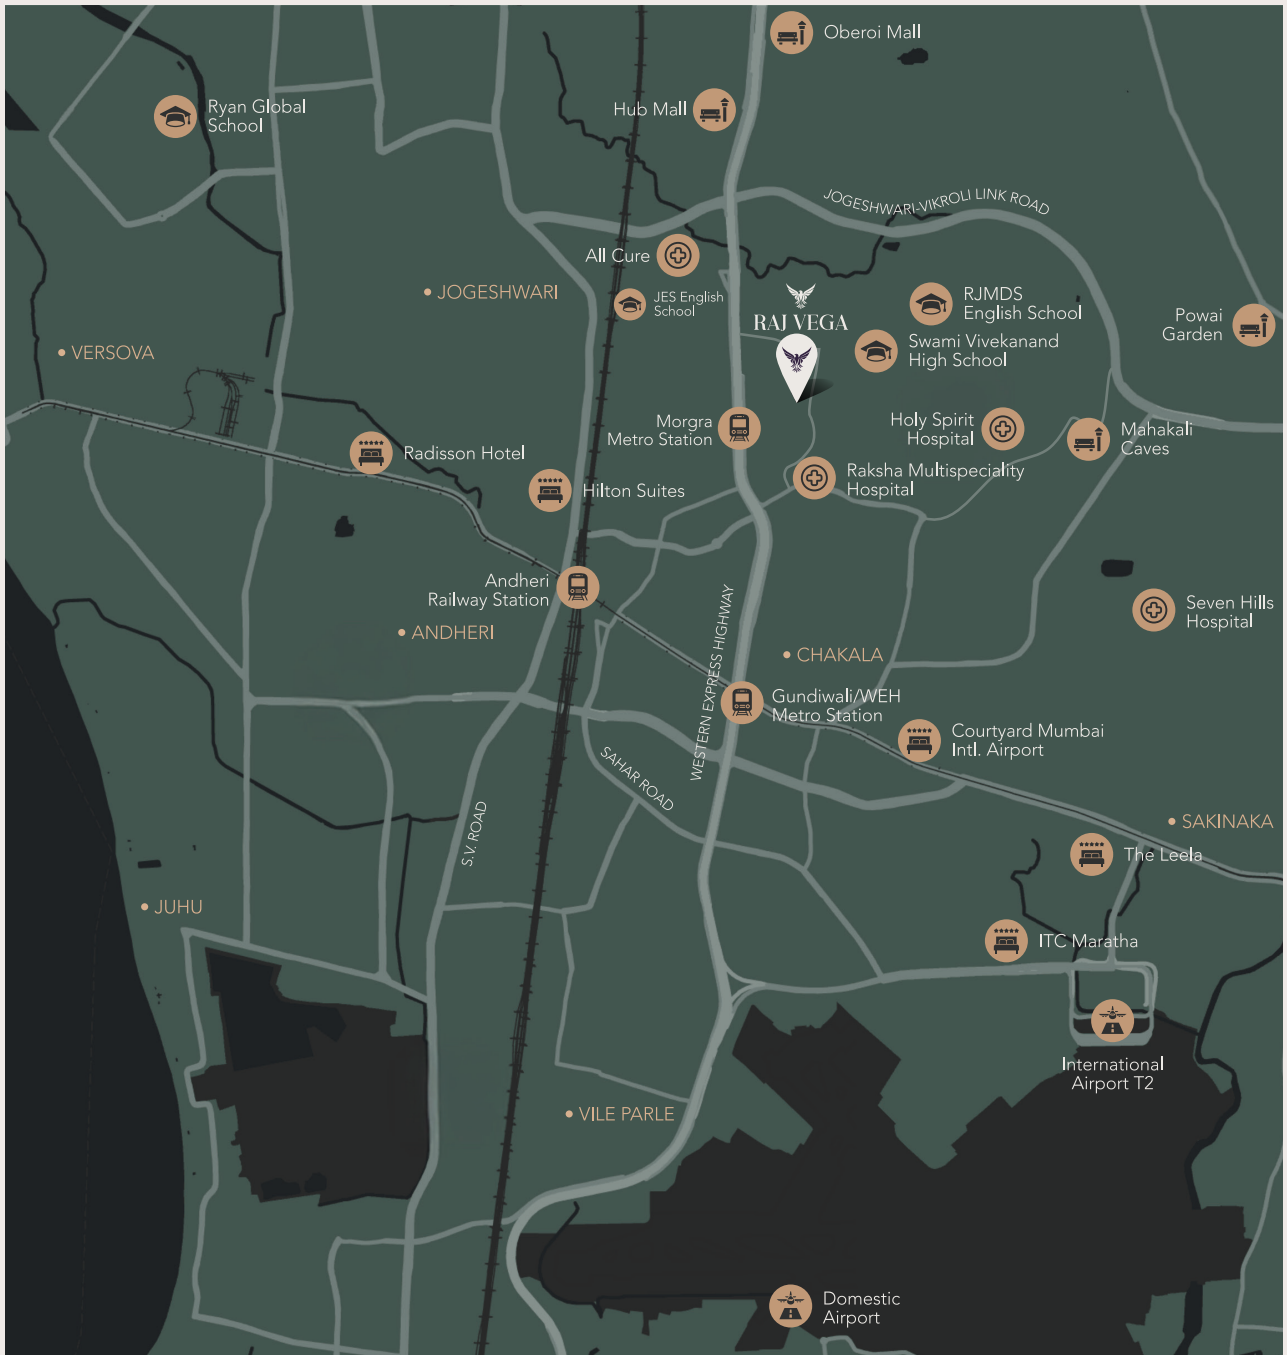

IT'S ALL THAT YOU WANT!

WITHIN &
AROUND

RAJ VEGA

1&2 BHK LUXURIOUS HOMES
ANDHERI (EAST)

₹1.01Cr. Onwards

MAP NOT TO SCALE

CONNECTIVITY

Western Express Highway 0.5 Kms |<5 Mins
S.V.Road 2.8 Kms |<13 Mins

RECREATION

Hub mall 3.2 kms |<7 mins
Oberoi mall 5.8 kms |<12 mins
Powai Garden 6.0 kms |<22 mins
Mahakali Caves 2.5 kms |<12 mins

HOSPITALS

Holy Spirit Hospital 2.1 Kms |<8 Mins
Seven Hills Hospital 4.4 Kms |<15 Mins
Raksha Multispecialty Hospital 1 Kms |<5 Mins
All Cure 1.5 Kms |<6 Mins
Kokilaben Dhirubhai Ambani Hospital and Medical Research Institute 3.9 Kms |<18 Mins

HOTELS

The Leela 4.7 kms |<15 mins
Courtyard Mumbai Intl. Airport 2.8 kms |<10 mins
ITC Maratha 4.7 kms |<16 mins
The Lalit 7.2 kms |<15 mins
Hilton Suites 1.2 kms |<5 mins
Radisson Hotel 2.7 kms |<10 mins
Hotel Cliffton 2.5 kms |<11 mins
The Mirador 3.3kms |<11 mins

AIRPORTS

Domestic Airport 5.1 kms |<20 mins
International Airport T2 5.4 kms |<20 mins

STATION (TRAIN COMMUTE)

Mogra Metro Station 300 mtrs |<5 mins
Andheri Railway Station 1.9 kms |<10 mins
Gundiwali/WEH Metro Station 1.8 kms |<10 mins