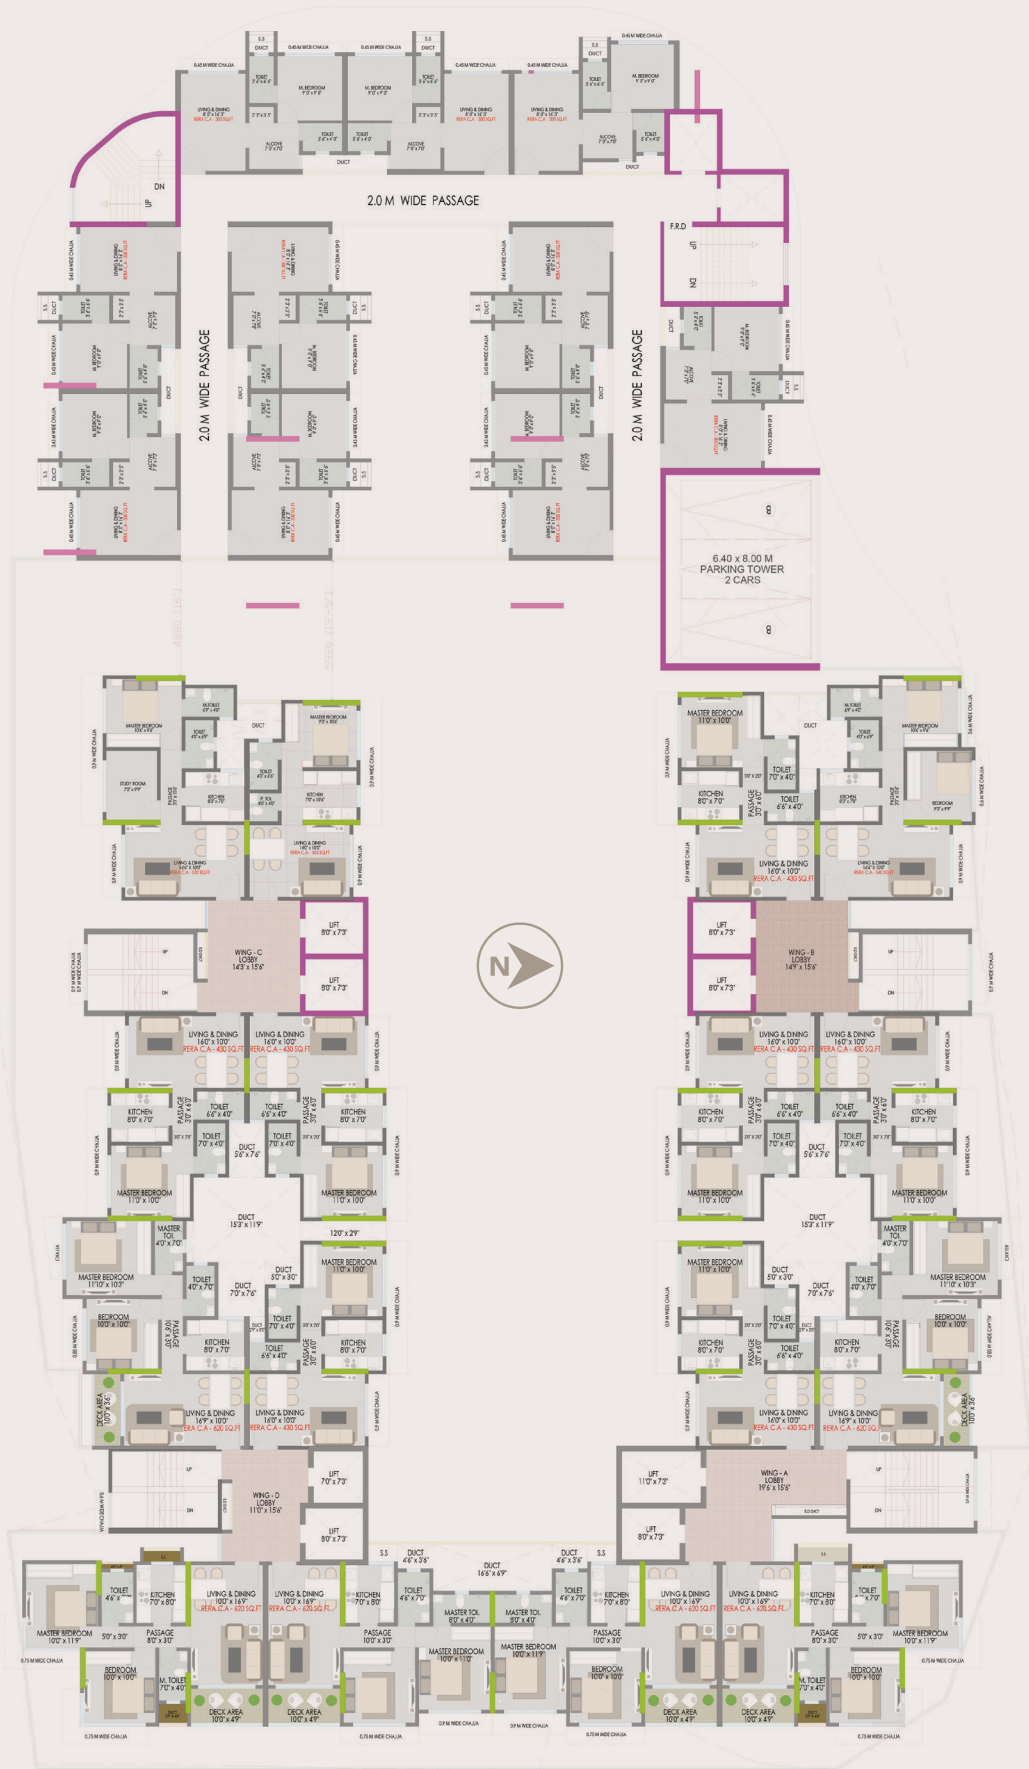

EMERGENCY EXIT

LIFT
LIFT

LIFT
LIFT

EMERGENCY EXIT

WALKING TRACK

WALKING TRACK

EMERGENCY EXIT

LIFT
LIFT

LIFT
LIFT

EMERGENCY EXIT

OUTDOOR SEATING

INFINITY POOL

KIDS POOL

MASTER PLAN TERRACE

1 BHK UNIT PLAN

2 BHK UNIT PLAN- TYPE 1

2 BHK UNIT PLAN- TYPE 2

TYPICAL FLOOR PLAN