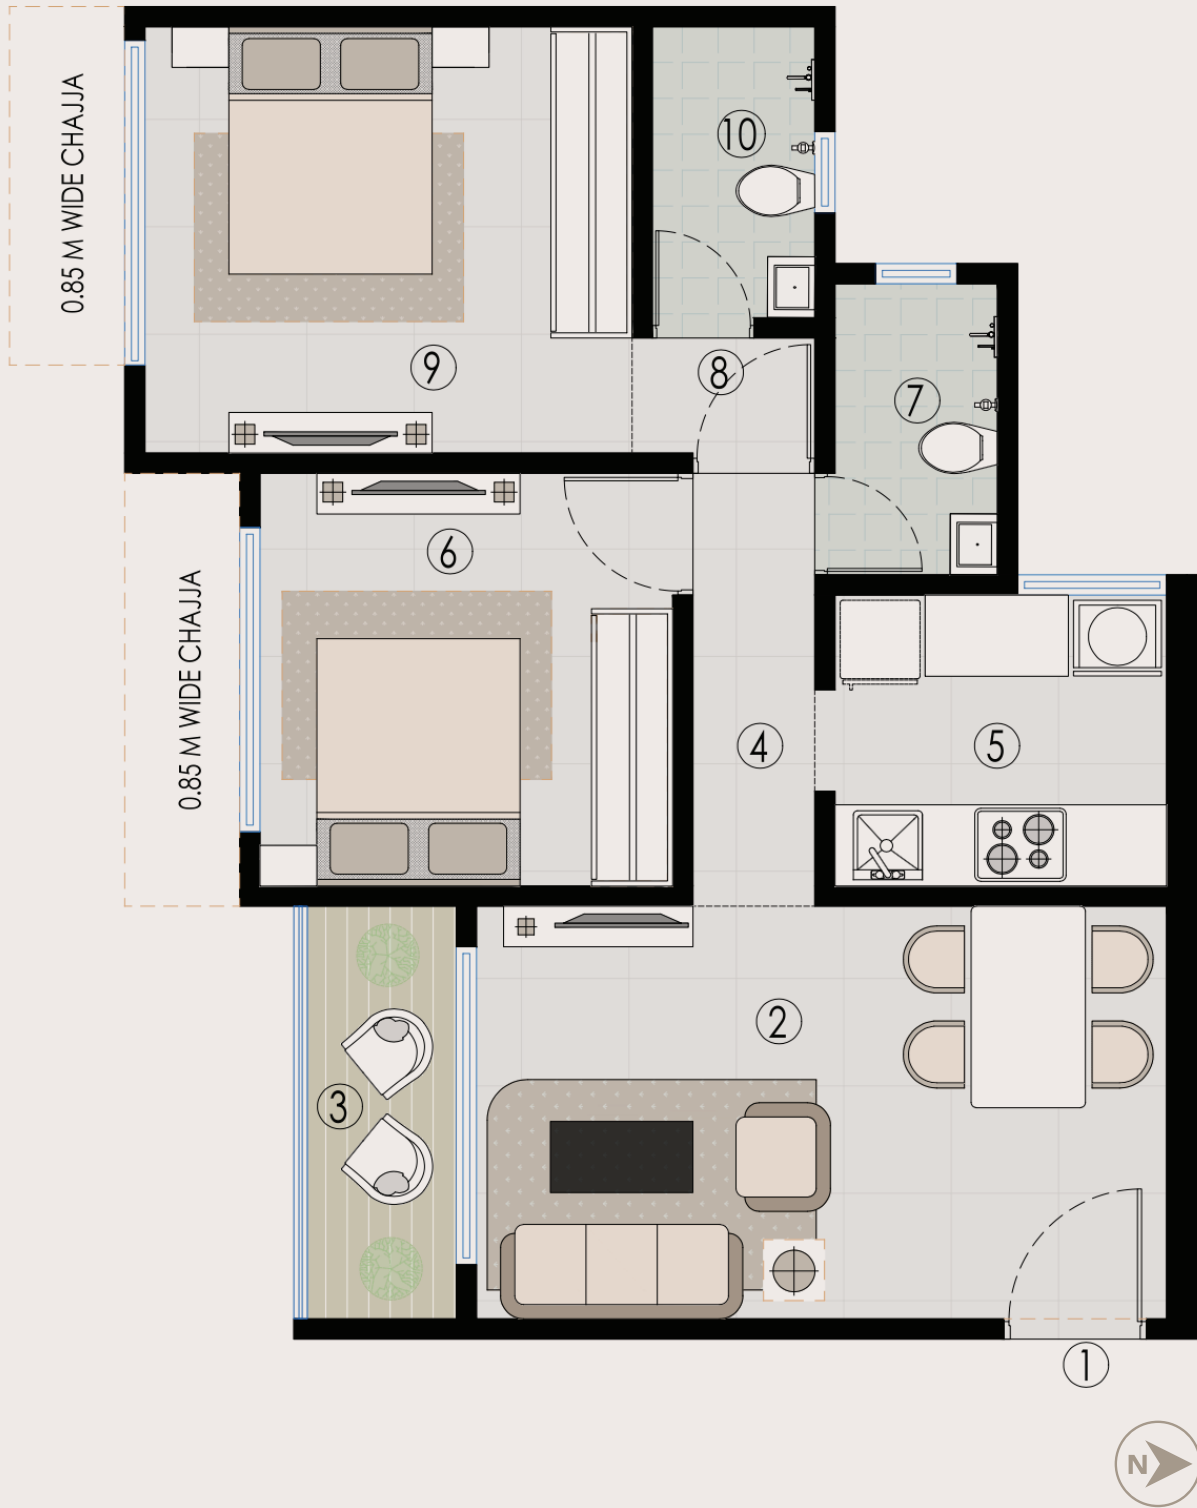

EMERGENCY EXIT

LIFT
LIFT

LIFT
LIFT

EMERGENCY EXIT

WALKING TRACK

WALKING TRACK

EMERGENCY EXIT

LIFT
LIFT

LIFT
LIFT

EMERGENCY EXIT

OUTDOOR SEATING

INFINITY POOL

KIDS POOL

MASTER PLAN TERRACE

1 BHK UNIT PLAN

2 BHK UNIT PLAN- TYPE 1

2 BHK UNIT PLAN- TYPE 2

TYPICAL FLOOR PLAN