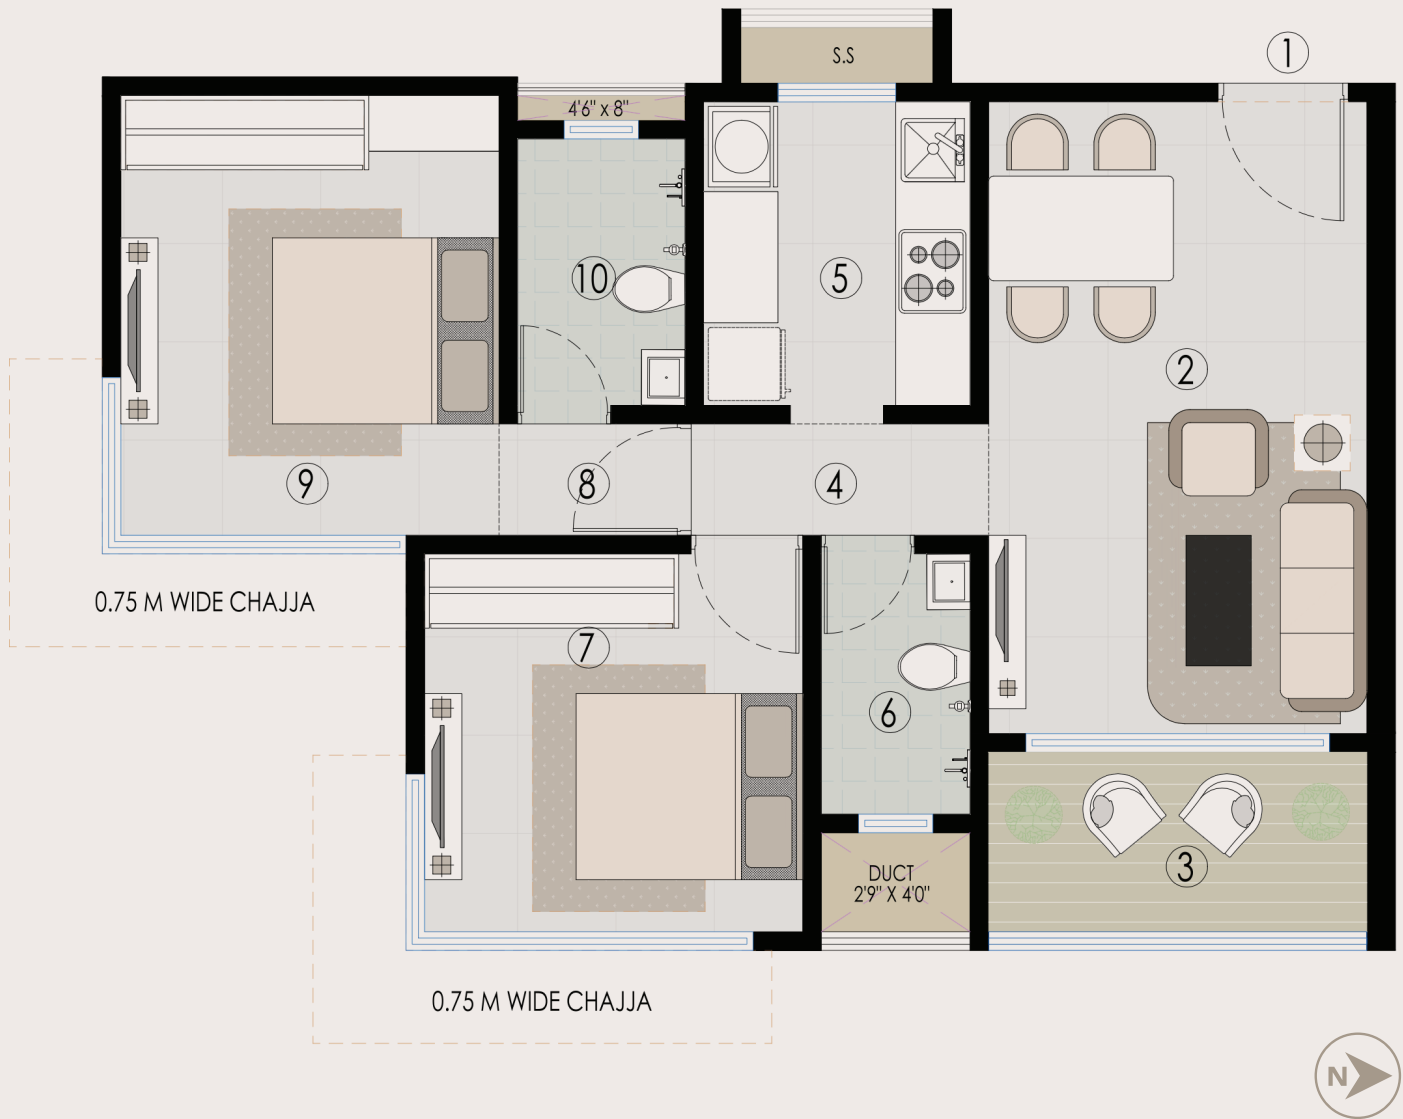

EMERGENCY EXIT

LIFT
LIFT

LIFT
LIFT

EMERGENCY EXIT

WALKING TRACK

WALKING TRACK

EMERGENCY EXIT

LIFT
LIFT

LIFT
LIFT

EMERGENCY EXIT

OUTDOOR SEATING

INFINITY POOL

KIDS POOL

MASTER PLAN TERRACE

1 BHK UNIT PLAN

2 BHK UNIT PLAN- TYPE 1

2 BHK UNIT PLAN- TYPE 2

TYPICAL FLOOR PLAN