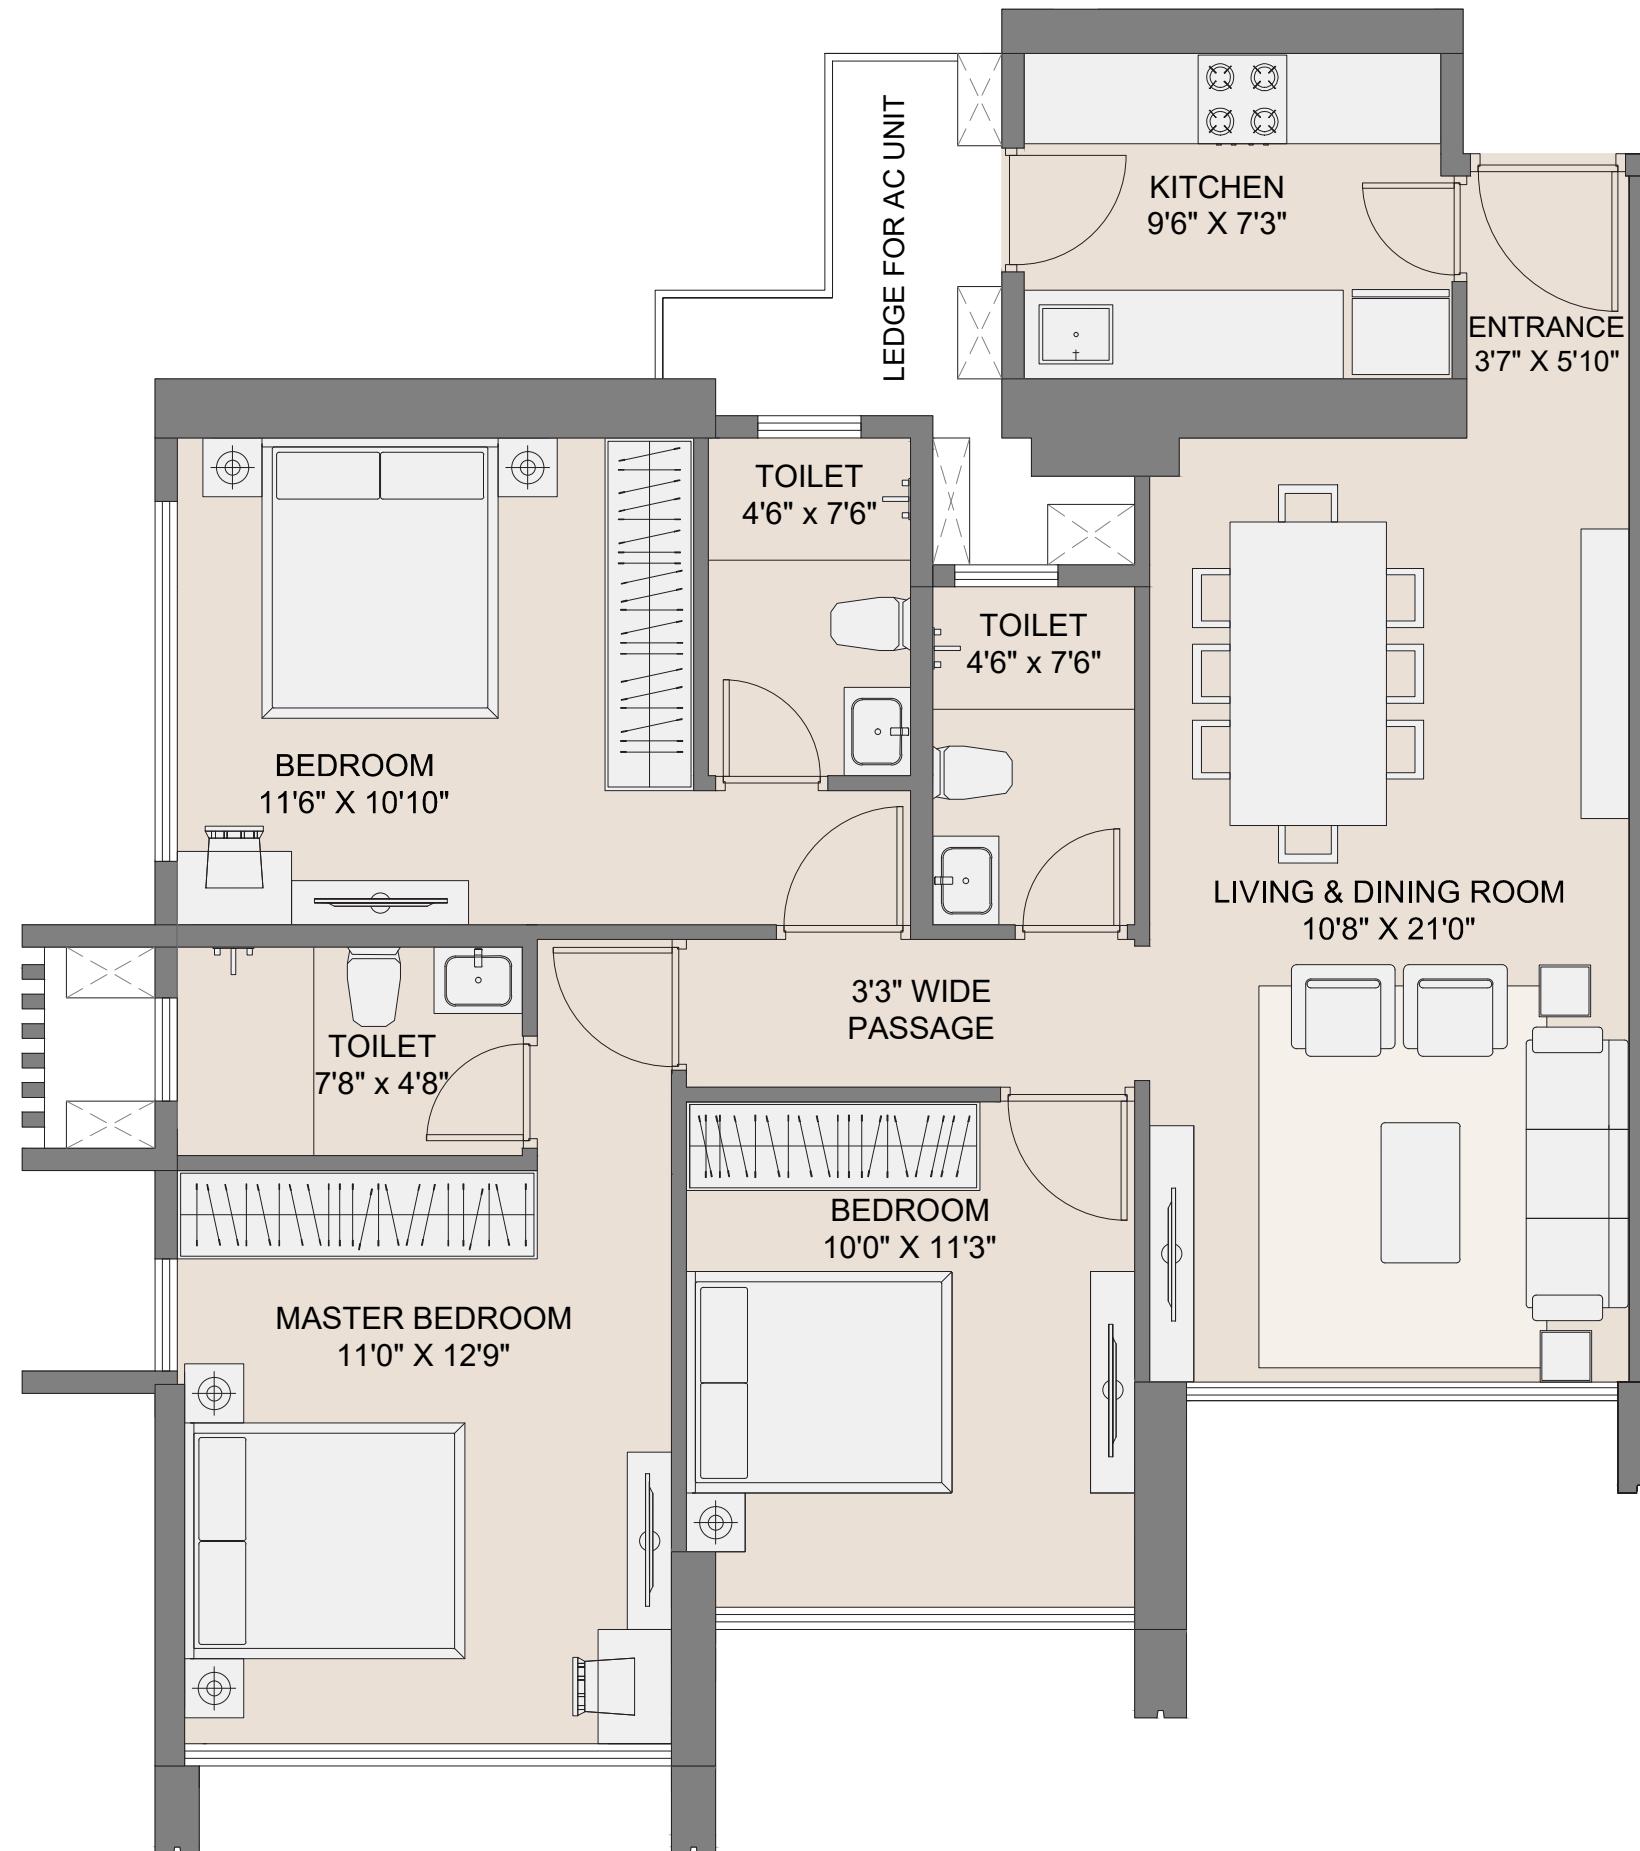

# TYPICAL FLOOR PLAN

# 2 BHK

RERA CARPET AREA - 644.33 SQ.FT.

# 3 BHK - GRANDE

RERA CARPET AREA - 901.59 SQ.FT.