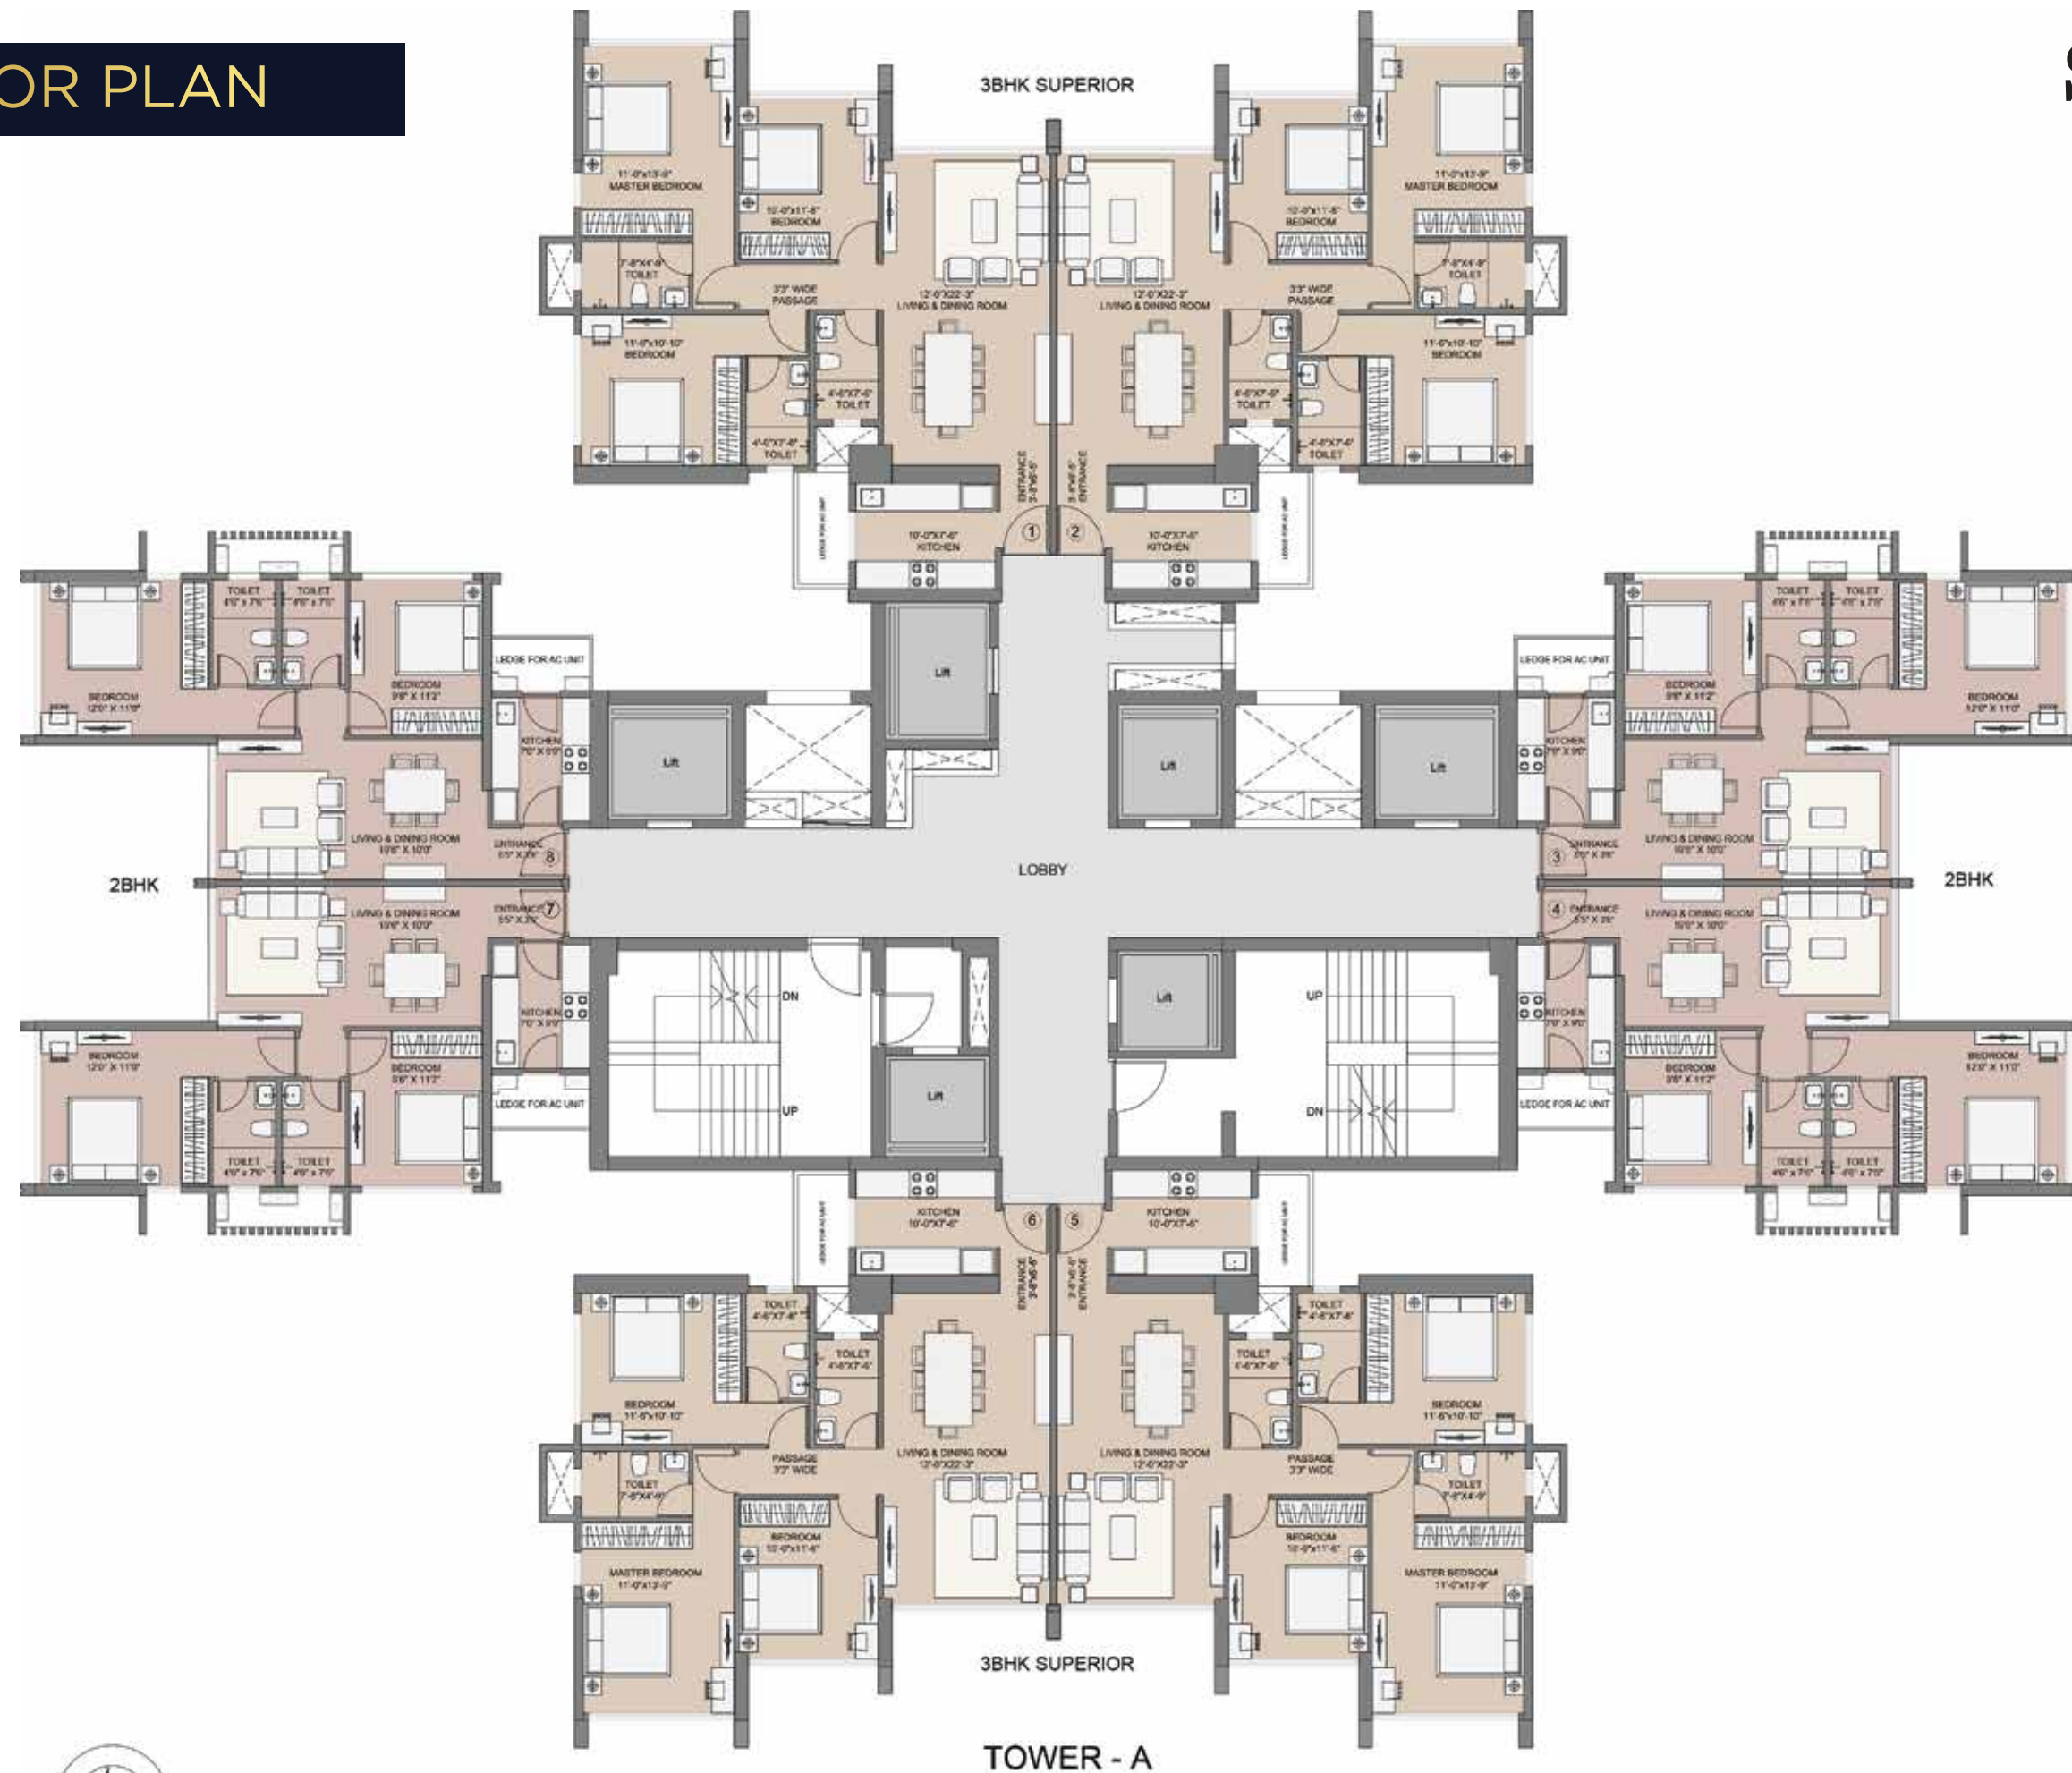

# TYPICAL FLOOR PLAN

# 2 BHK

RERA CARPET AREA - 644.33 SQ.FT.

# 3 BHK - GRANDE

RERA CARPET AREA - 901.59 SQ.FT.