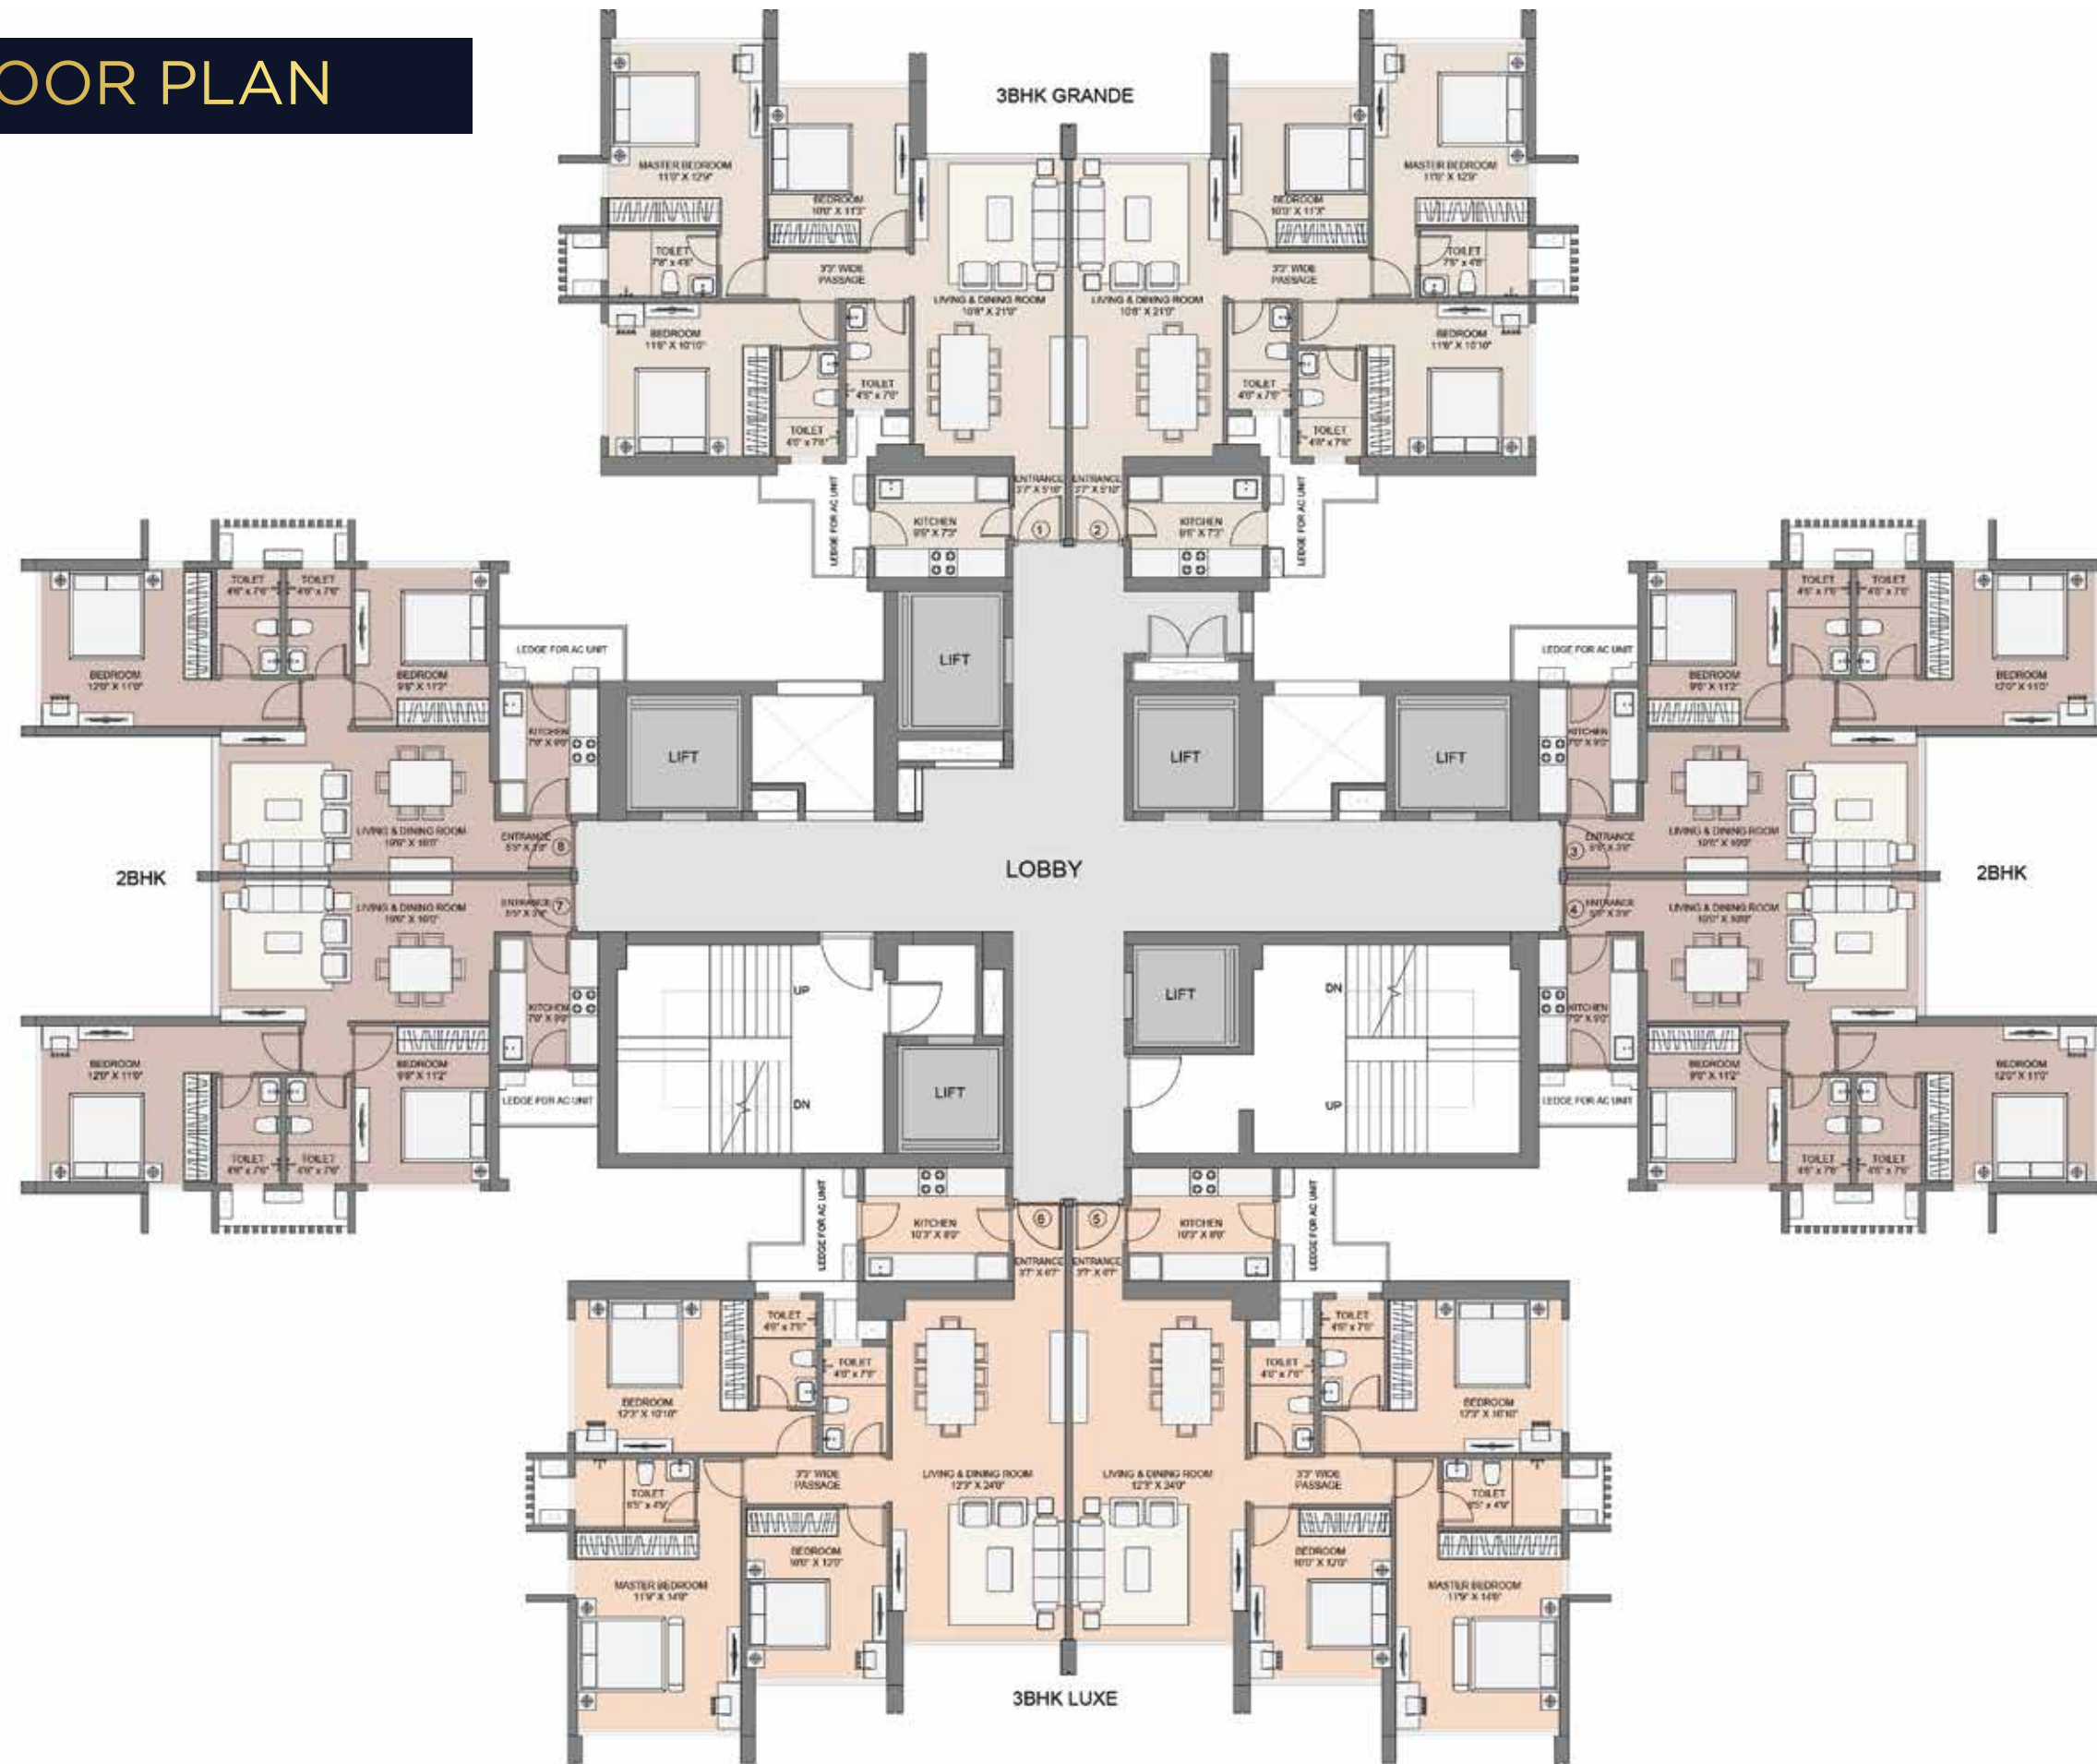

# TYPICAL FLOOR PLAN

# 2 BHK

RERA CARPET AREA - 644.33 SQ.FT.

# 3 BHK - GRANDE

RERA CARPET AREA - 901.59 SQ.FT.