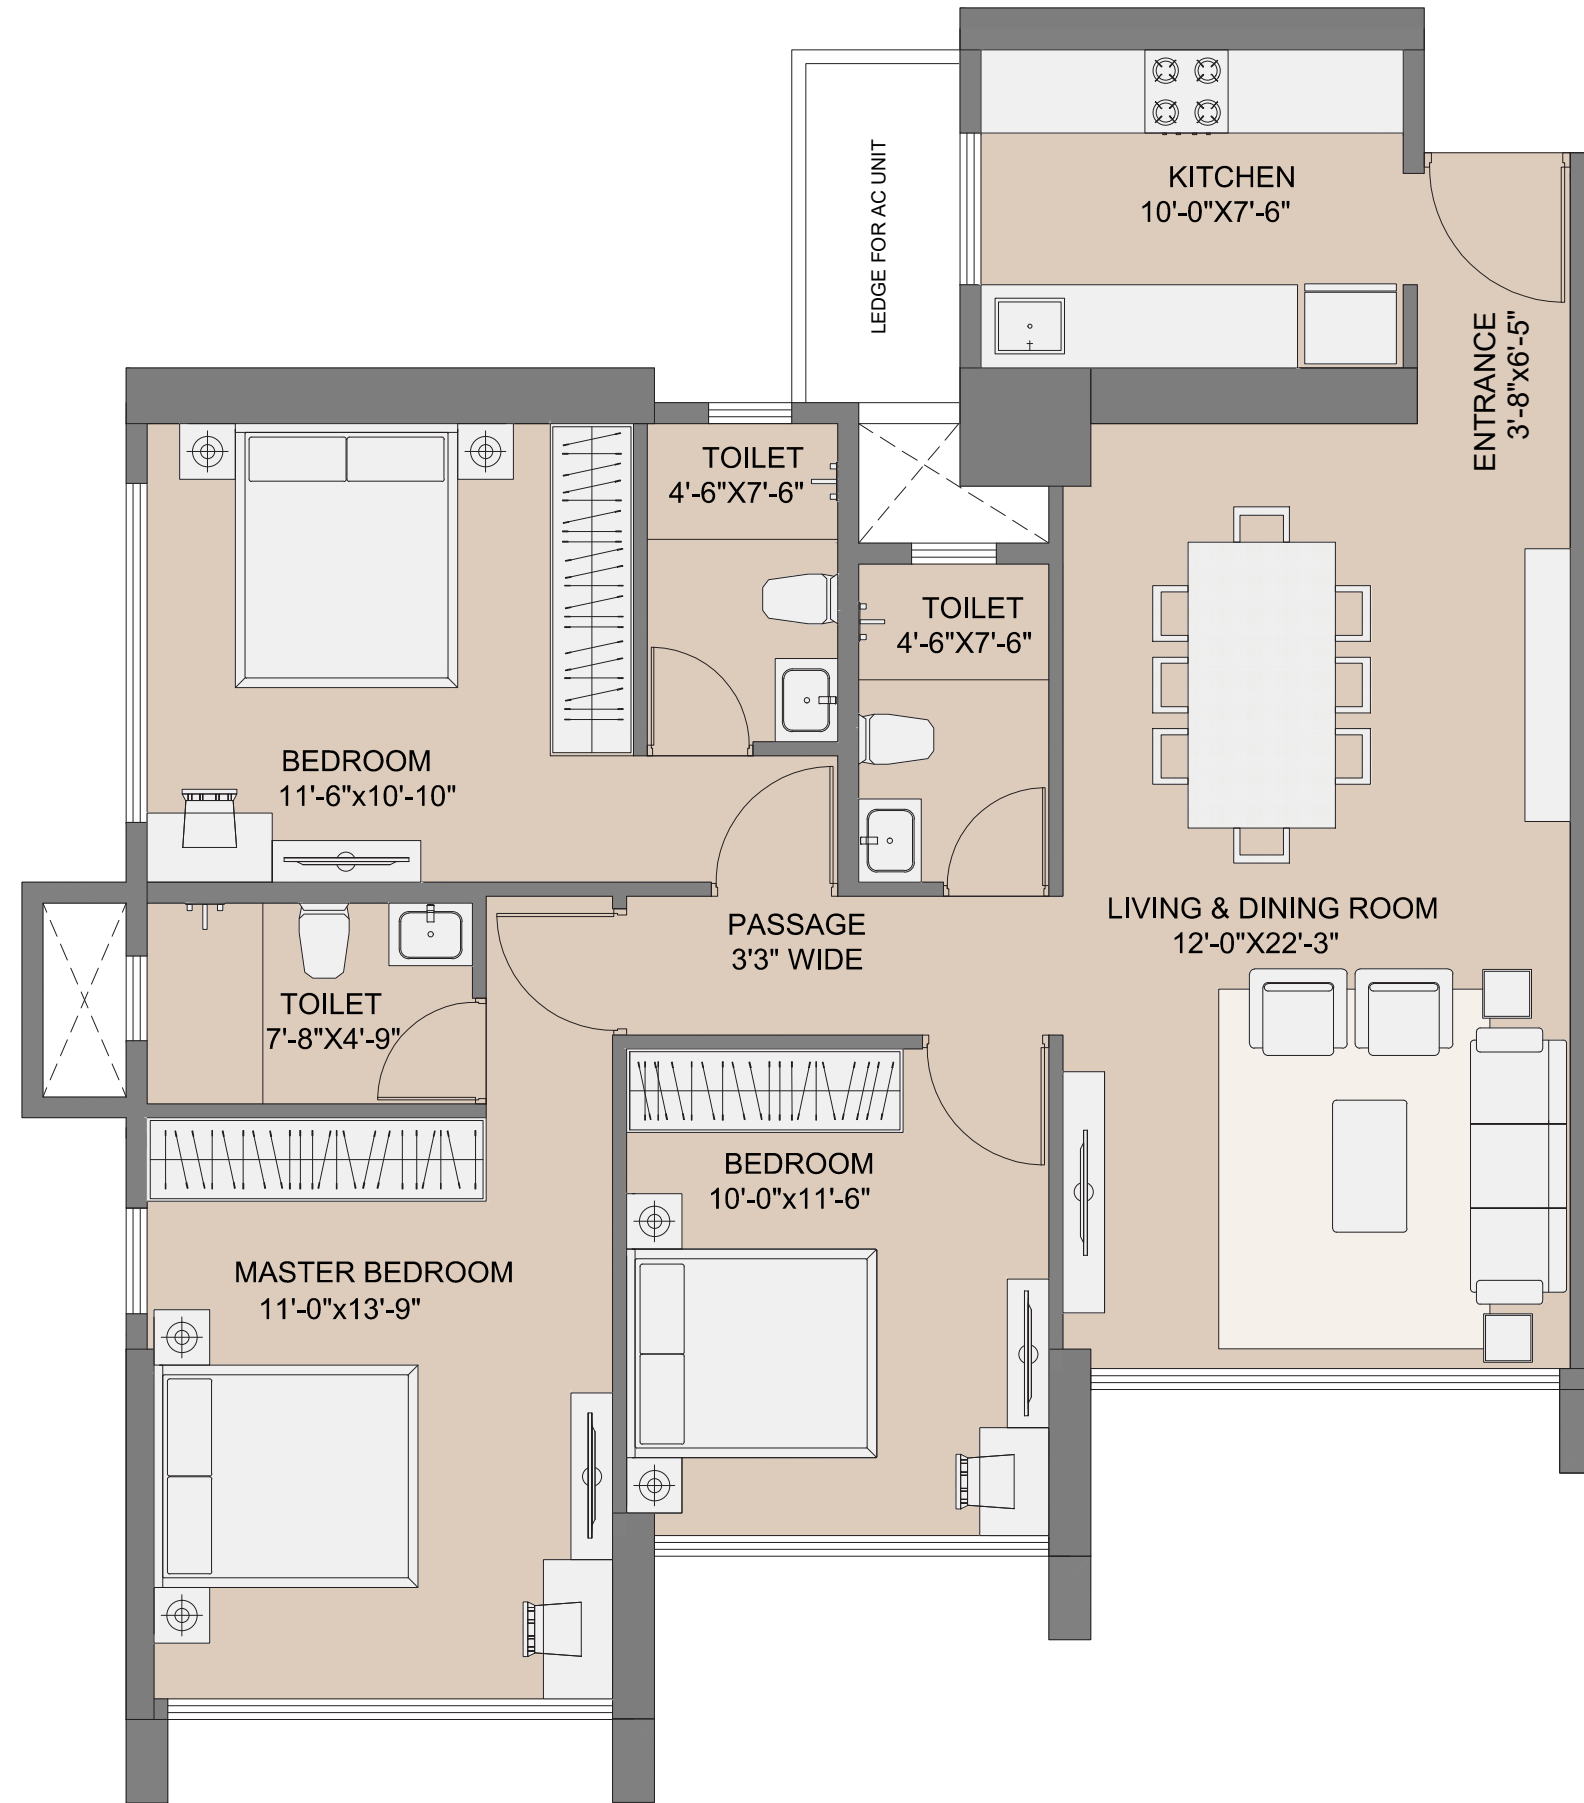

3 BHK - SUPERIOR

RERA CARPET AREA - 968.43 SQ.FT.