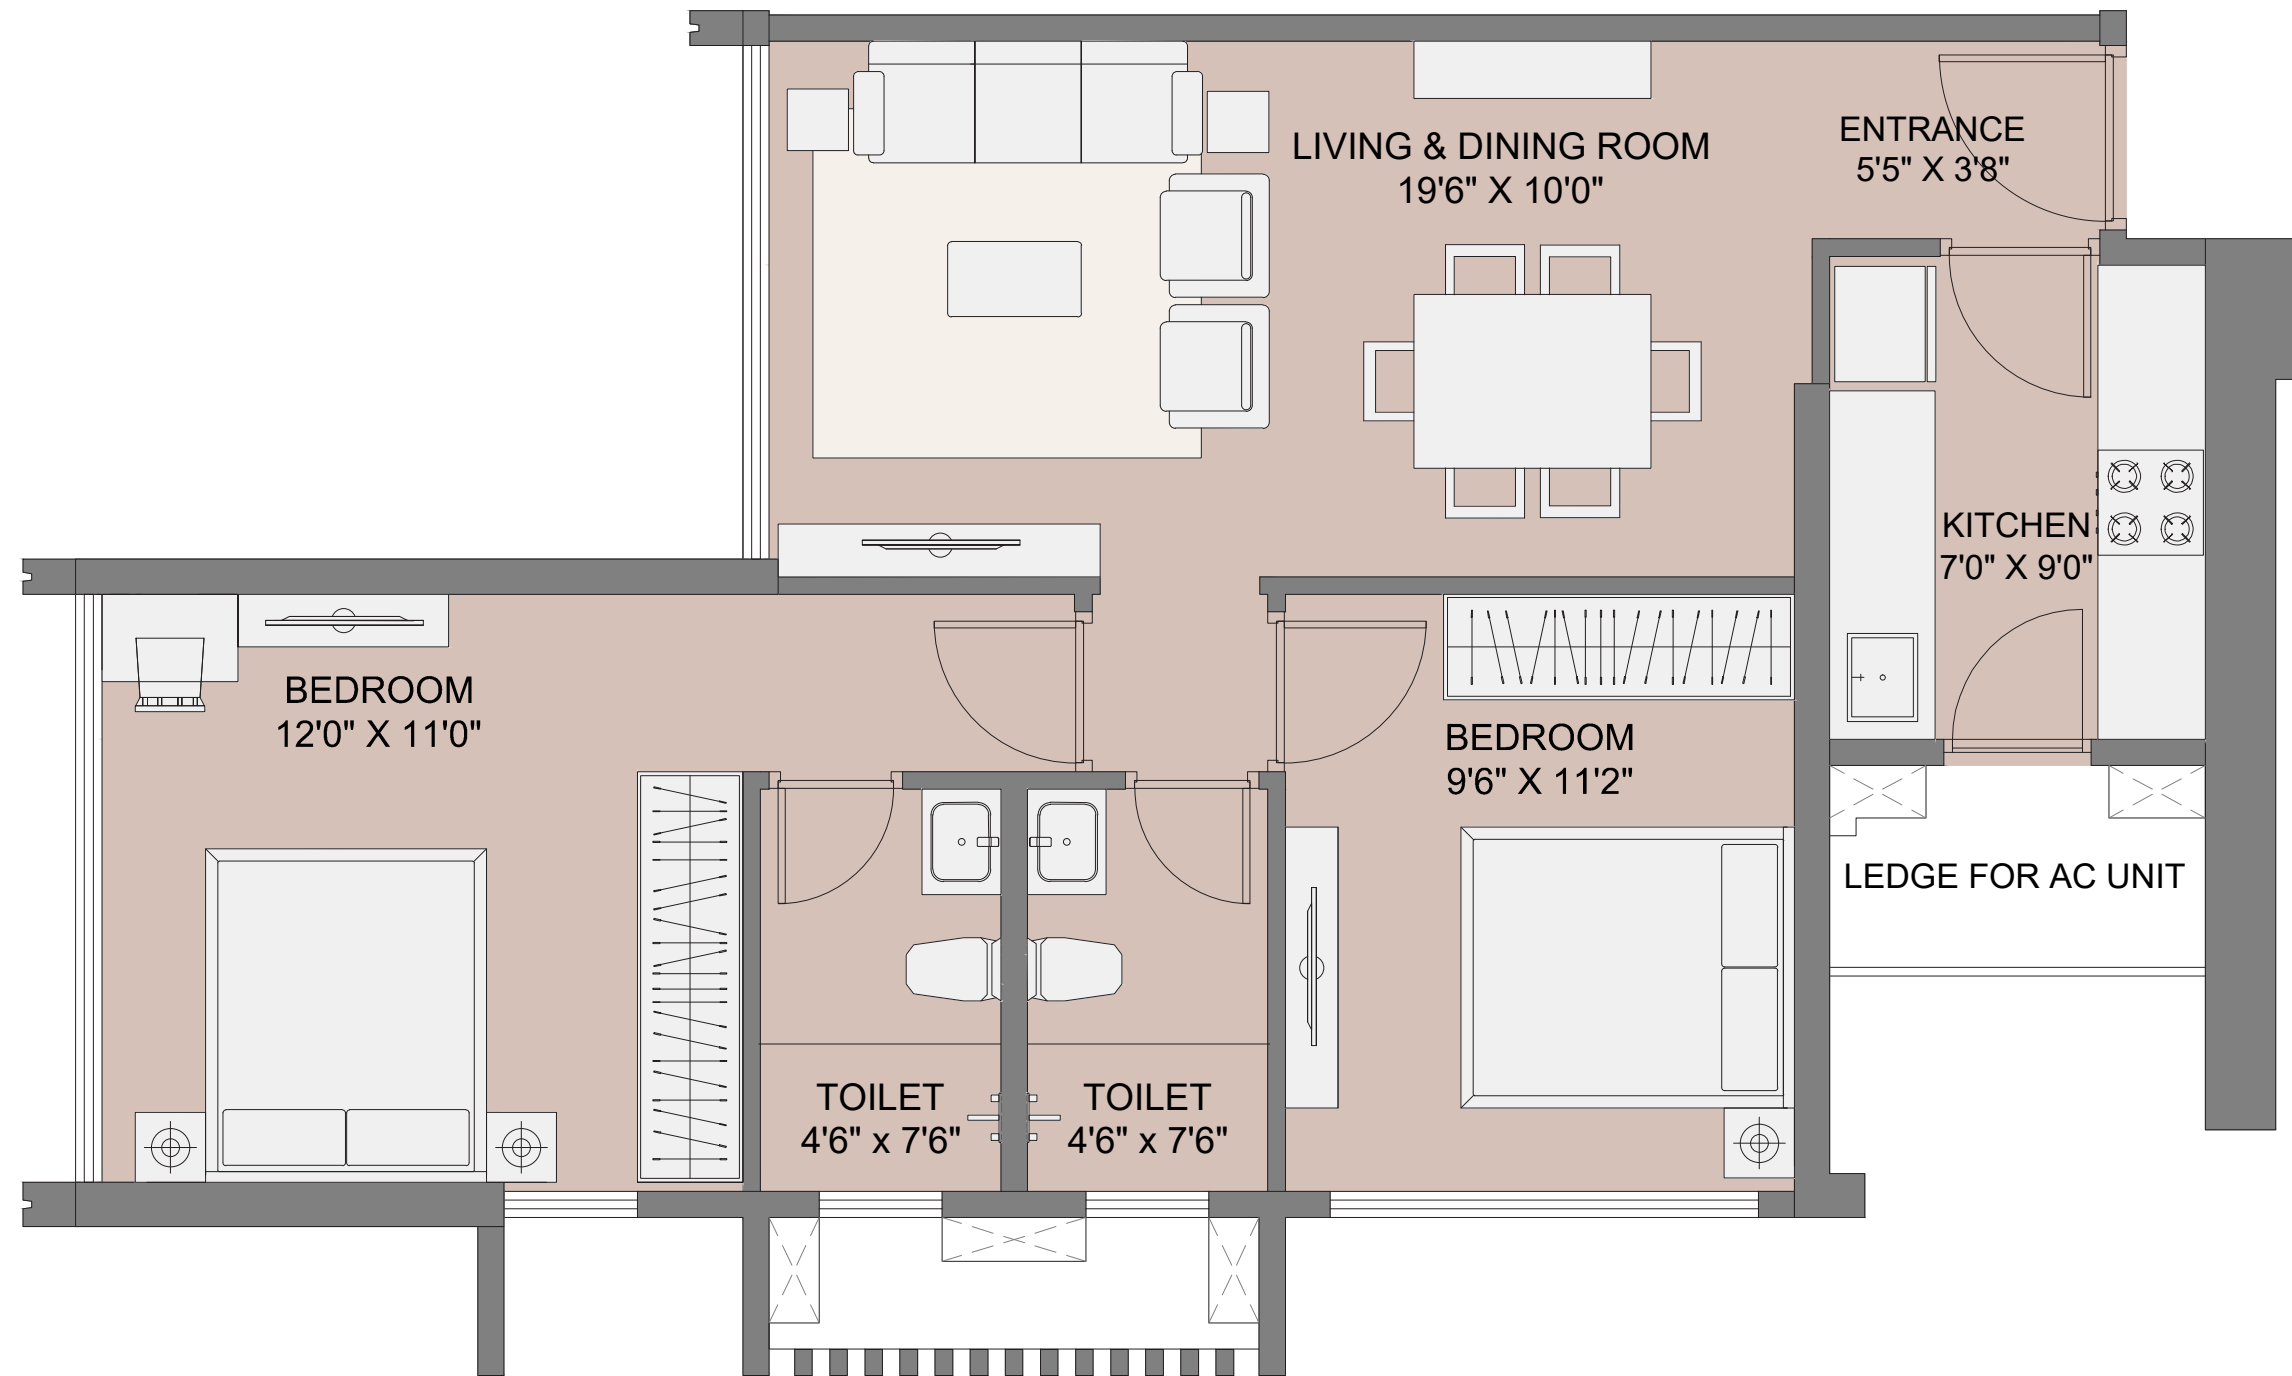

# TYPICAL FLOOR PLAN

# 2 BHK

RERA CARPET AREA - 644.33 SQ.FT.

# 3 BHK - GRANDE

RERA CARPET AREA - 901.59 SQ.FT.