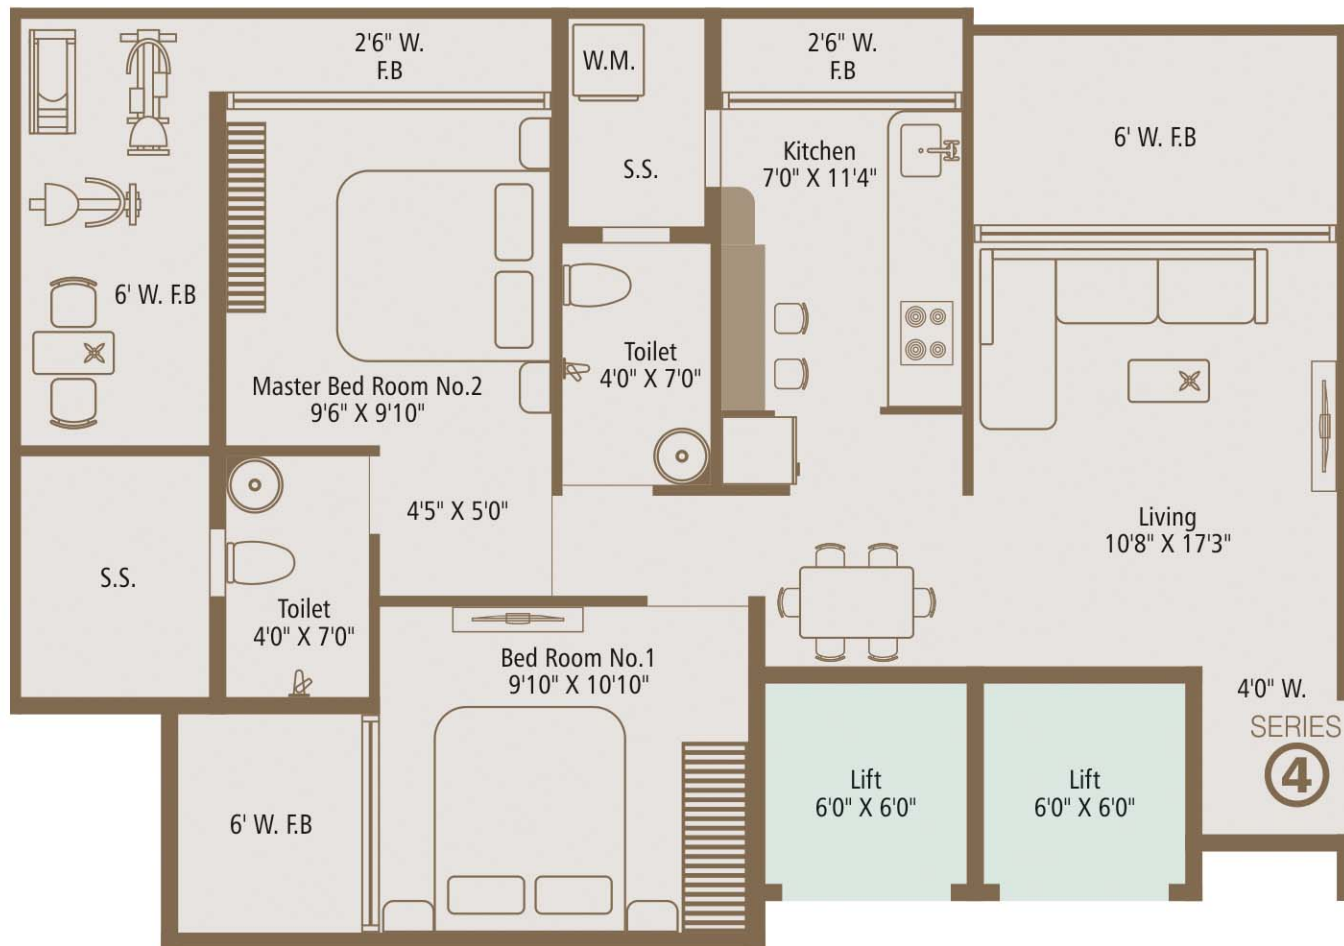

2&3 BHK

Lifestyle Apartments

Apartment	536
Balcony Enclosed	50
F. B.	247
S. A.	60
Other	18
	911

Balcony Layout

SERIES 3 - 4TH TO 9TH FLOOR

2&3 BHK

Lifestyle Apartments

Apartment	756
S. A.	49
	805

Non-Balcony Layout

SERIES 3 - 10TH FLOOR & ABOVE

2&3 BHK

Lifestyle Apartments

Apartment	547
Balcony Enclosed	37
F. B.	216
S. A.	72
Other	18
	890

Balcony Layout

SERIES 4 - 4TH TO 9TH FLOOR

2&3 BHK

Lifestyle Apartments

Apartment	656
S. A.	51
	701

Non-Balcony Layout

SERIES 4 - 10TH FLOOR & ABOVE