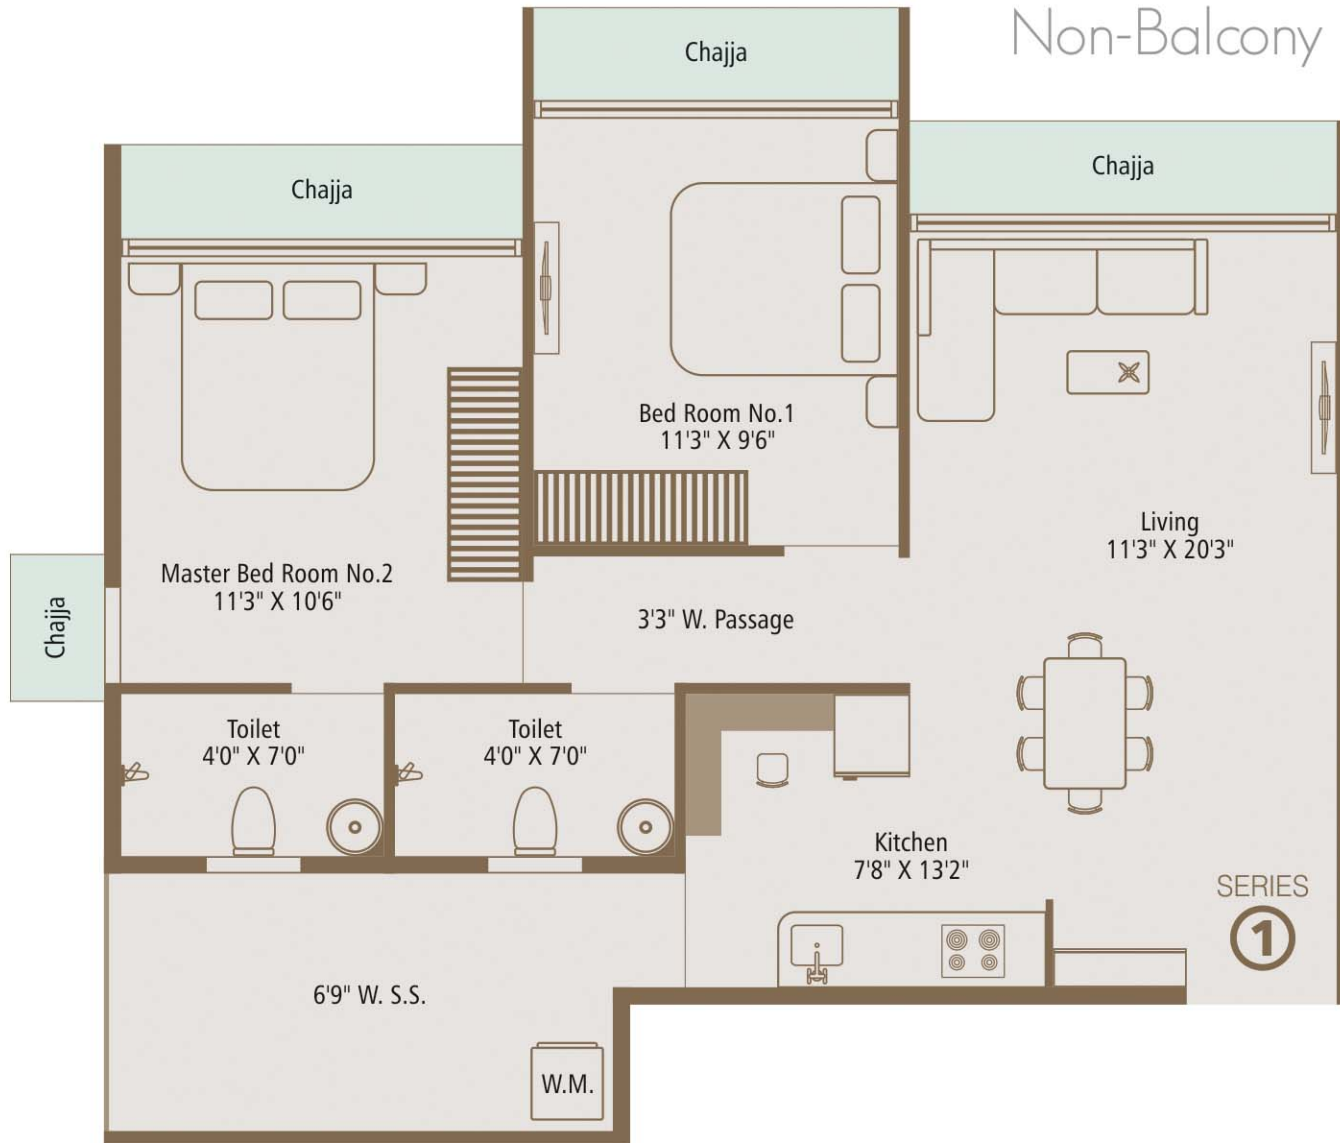

2&3 BHK

Lifestyle Apartments

Non-Balcony Layout

10TH & ABOVE FLOOR PLAN

2&3 BHK

Lifestyle Apartments

Apartment	537
Balcony Enclosed	45
F. B.	247
S. A.	161
	990

Balcony Layout

SERIES 1 - 4TH TO 9TH FLOOR

2&3 BHK

Lifestyle Apartments

Apartment	610
S. A.	94
	704

Non-Balcony Layout

SERIES 1 - 10TH FLOOR & ABOVE

2&3 BHK

Lifestyle Apartments

Apartment	536
Balcony Enclosed	45
F. B.	247
S. A.	60
	888

Balcony Layout

SERIES 2 - 4TH TO 9TH FLOOR

2&3 BHK

Lifestyle Apartments

Apartment	610
S. A.	49
	659

Non-Balcony Layout

SERIES 2 - 10TH FLOOR & ABOVE

2&3 BHK

Lifestyle Apartments

Apartment	536
Balcony Enclosed	50
F. B.	247
S. A.	60
Other	18
	911

Balcony Layout

SERIES 3 - 4TH TO 9TH FLOOR

2&3 BHK

Lifestyle Apartments

Apartment	756
S. A.	49
	805