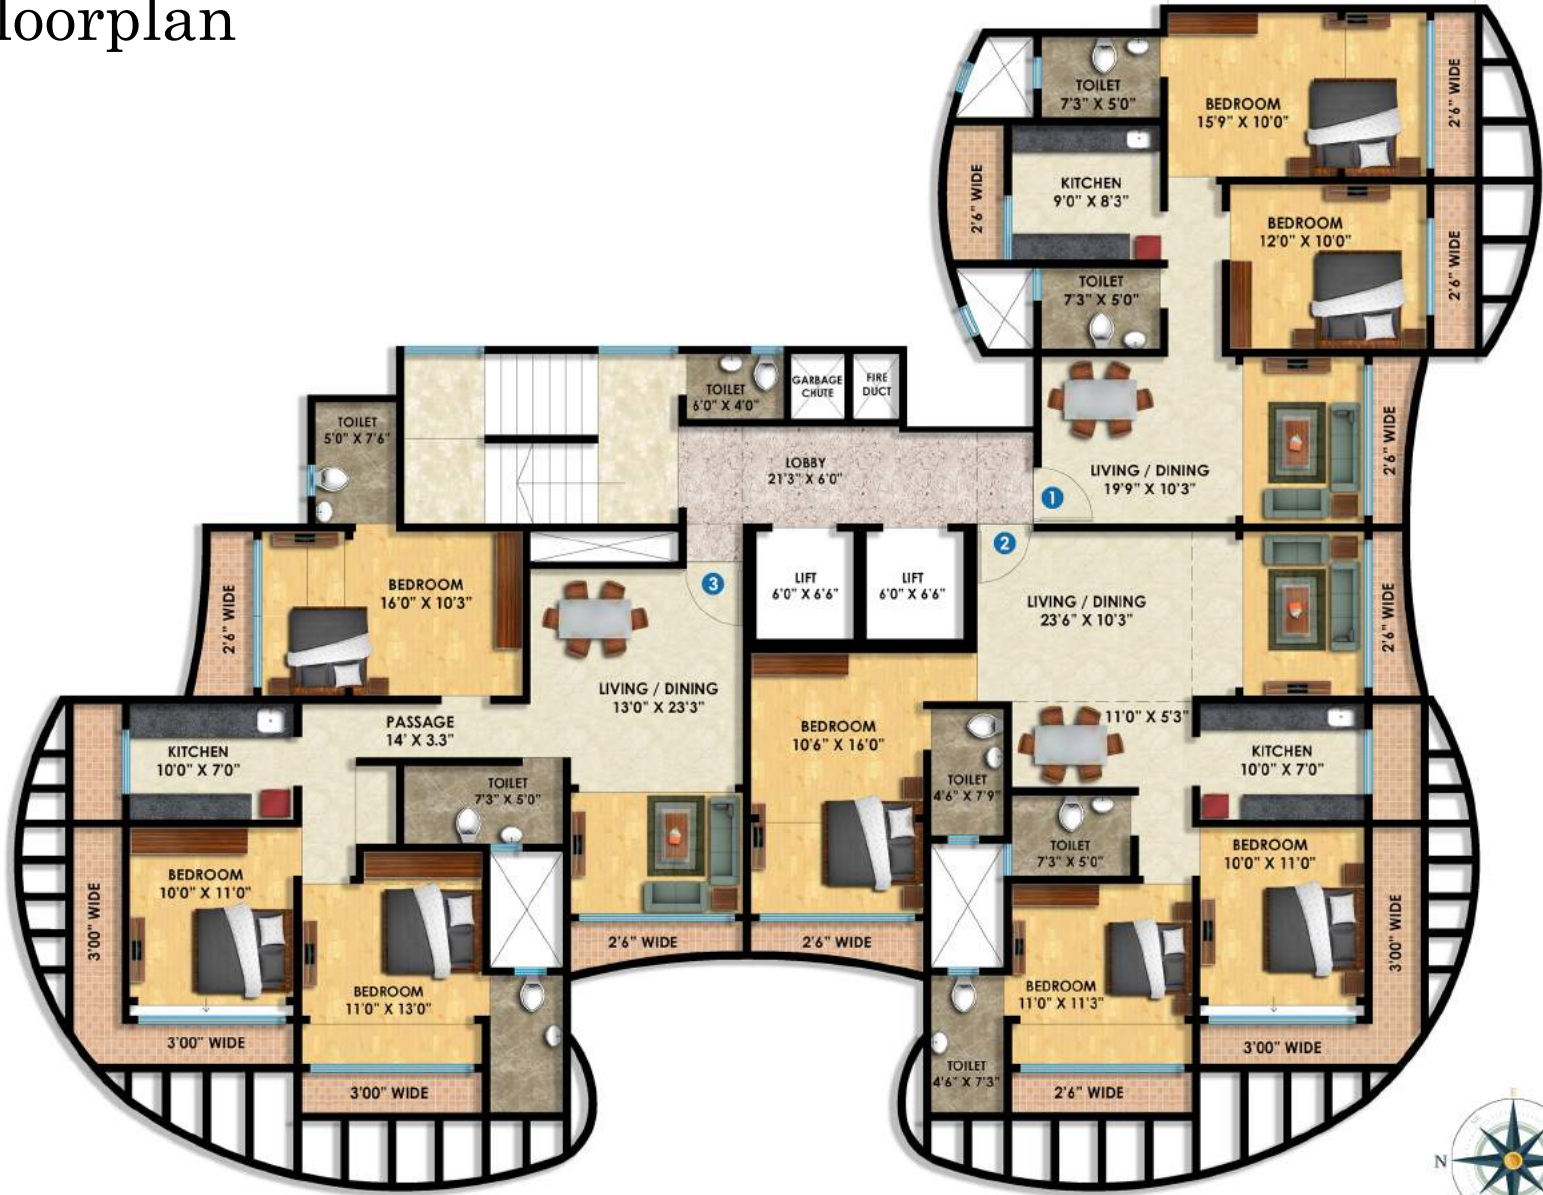

# Typical Floorplan

← 2 BHK 696 sqft  
(Carpet)

3 BHK 952 sqft →  
(Carpet)

← 3 BHK 987 sqft  
(Carpet)

SHIVOM  
ENCLAVE

LAYOUTS