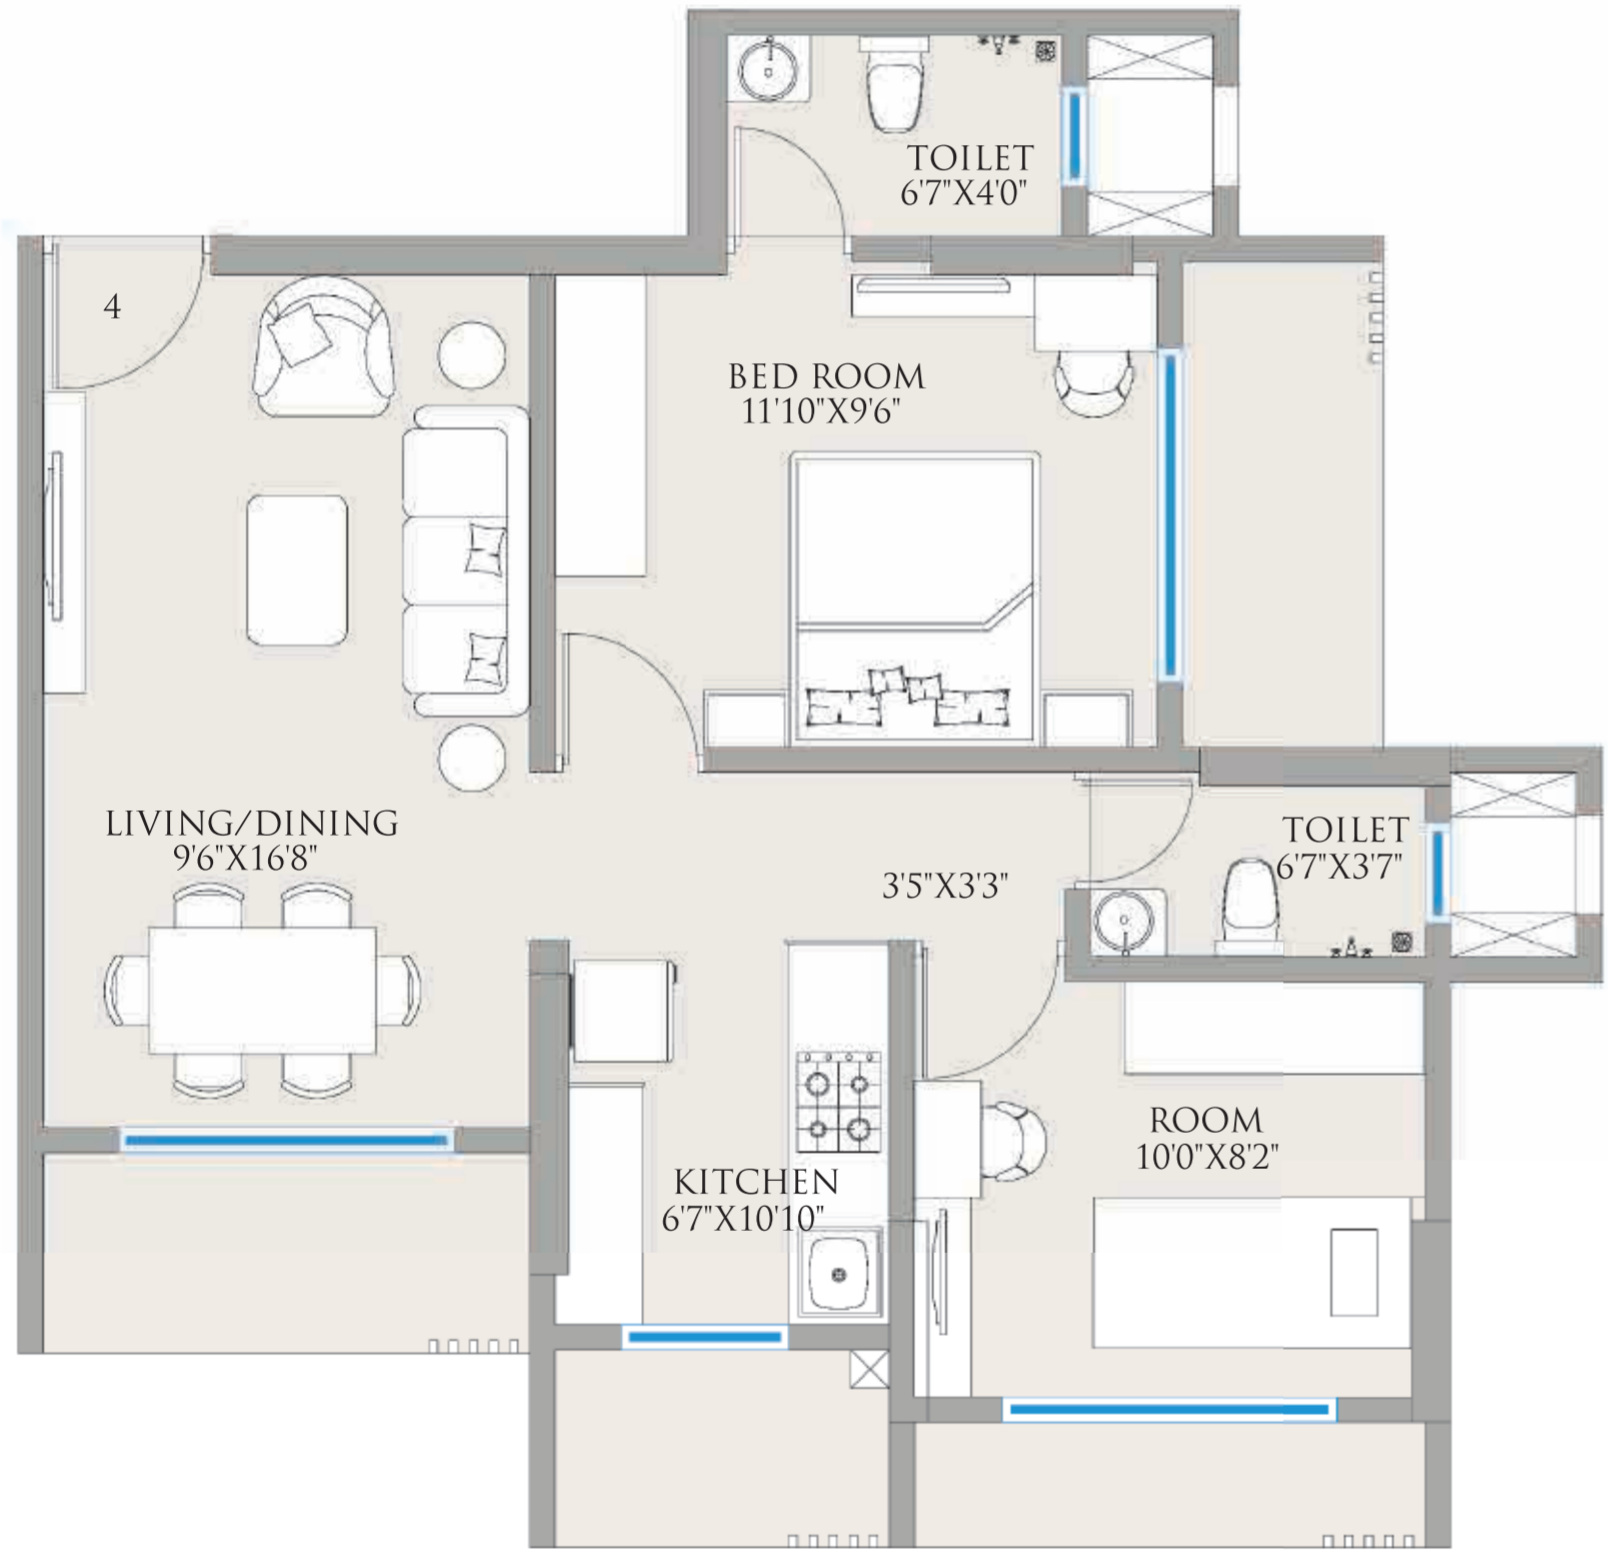

TYPICAL FLOOR PLAN

2-BHK	FLAT NO.	SQ.FT.
LUXURY	1, 2	610
GRANDE	3	575
DELUXE	4	520

UNIT PLAN

610 SQ.FT.

ISOMETRIC VIEW

2-BHK LUXURY (UNIT 1 & 2)

UNIT PLAN

575 SQ.FT.

ISOMETRIC VIEW

2-BHK GRANDE (UNIT 3)

UNIT PLAN

520 SQ.FT.

ISOMETRIC VIEW

2-BHK DELUXE (UNIT 4)