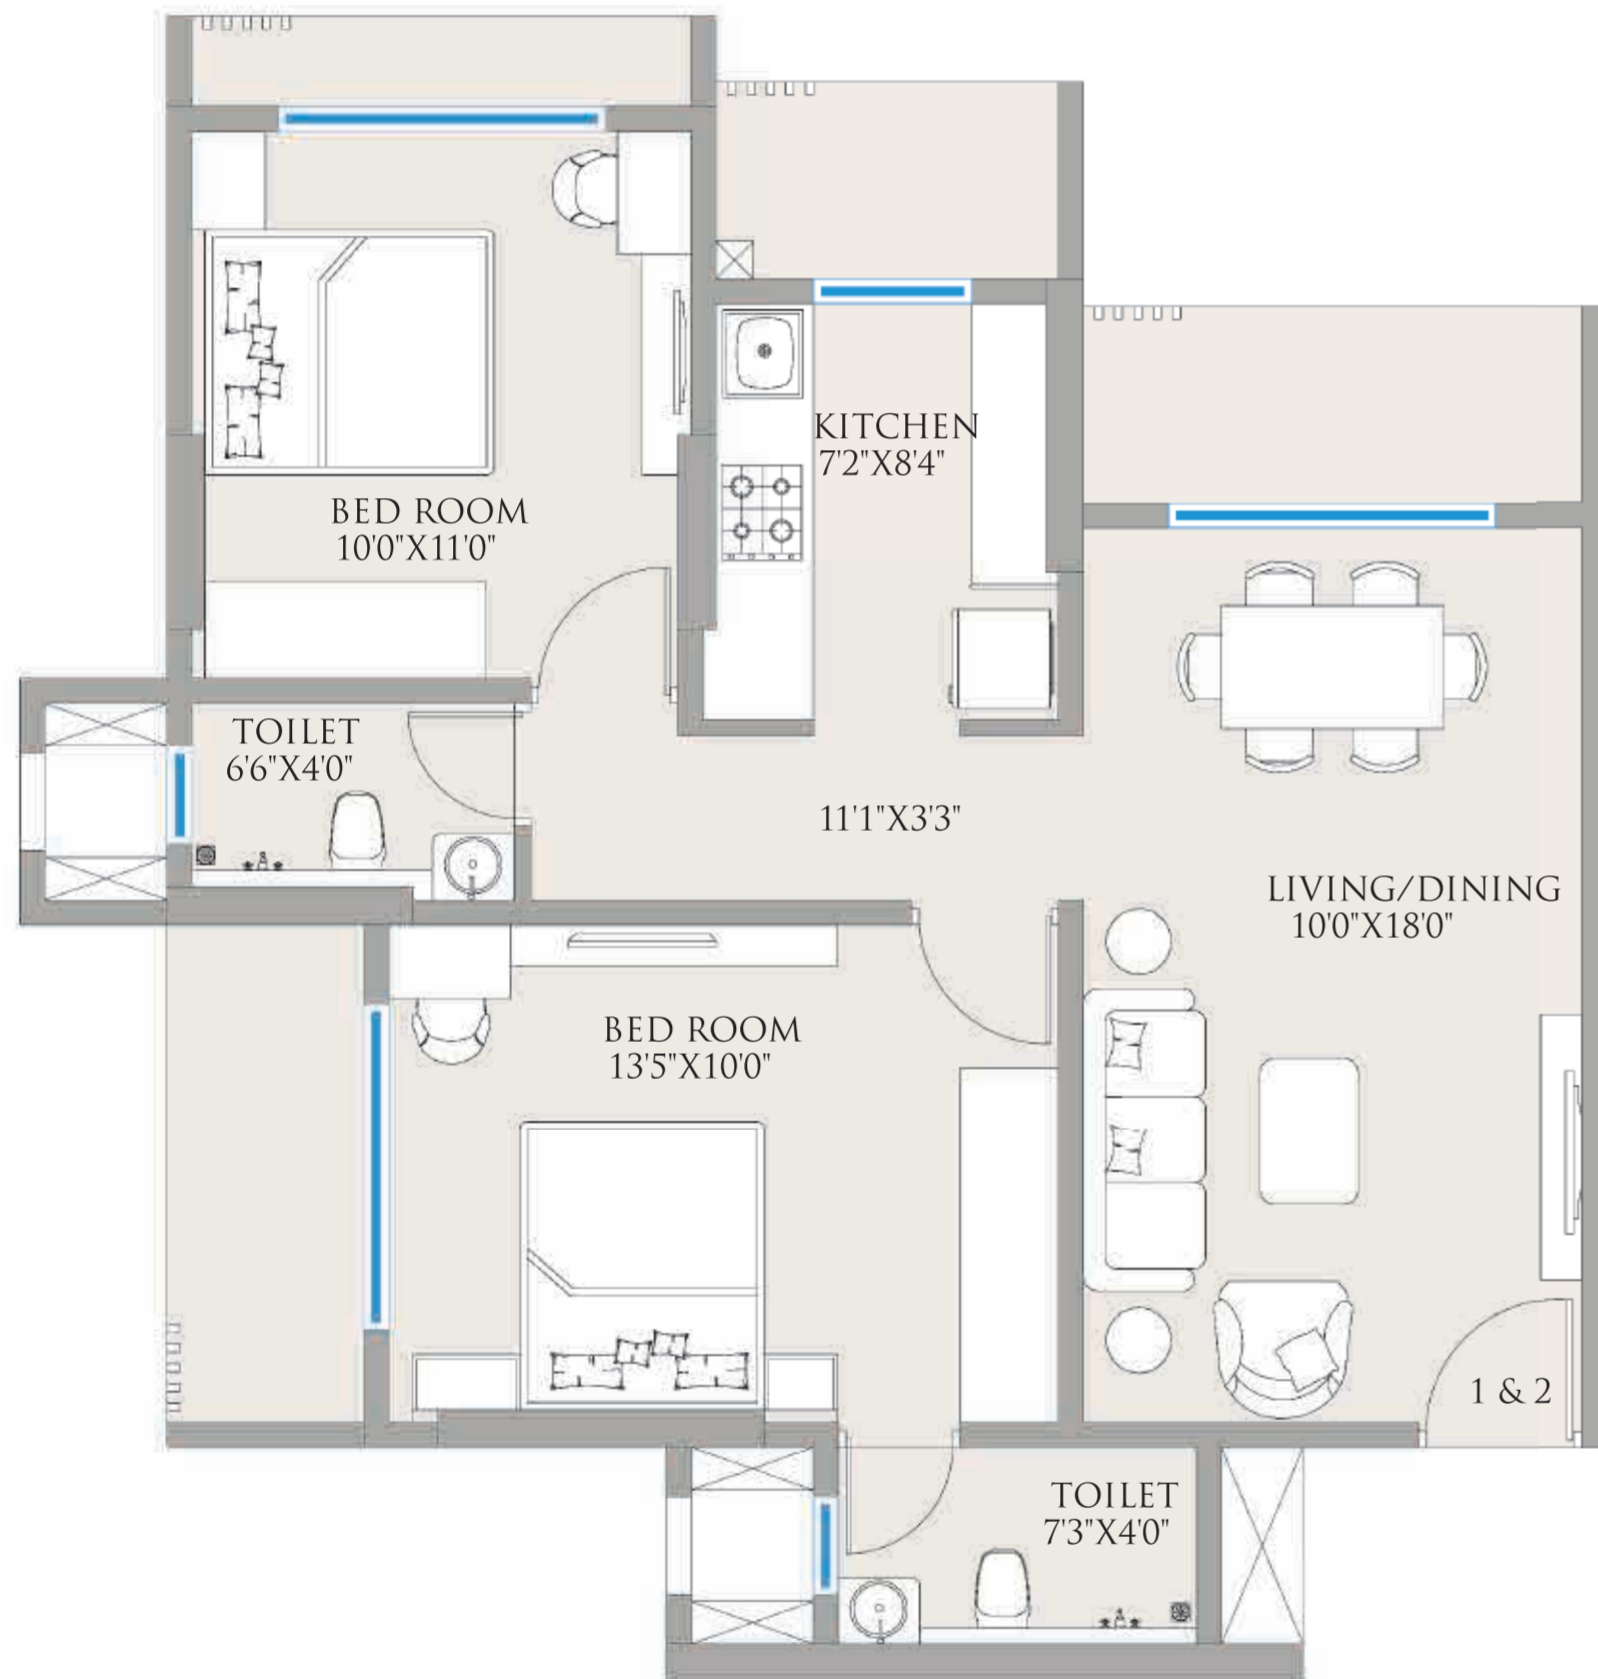

TYPICAL FLOOR PLAN

2-BHK	FLAT NO.	SQ.FT.
LUXURY	1, 2	610
GRANDE	3	575
DELUXE	4	520

UNIT PLAN

610 SQ.FT.

ISOMETRIC VIEW

2-BHK LUXURY (UNIT 1 & 2)

UNIT PLAN

575 SQ.FT.

ISOMETRIC VIEW

2-BHK GRANDE (UNIT 3)

UNIT PLAN

520 SQ.FT.

ISOMETRIC VIEW

2-BHK DELUXE (UNIT 4)