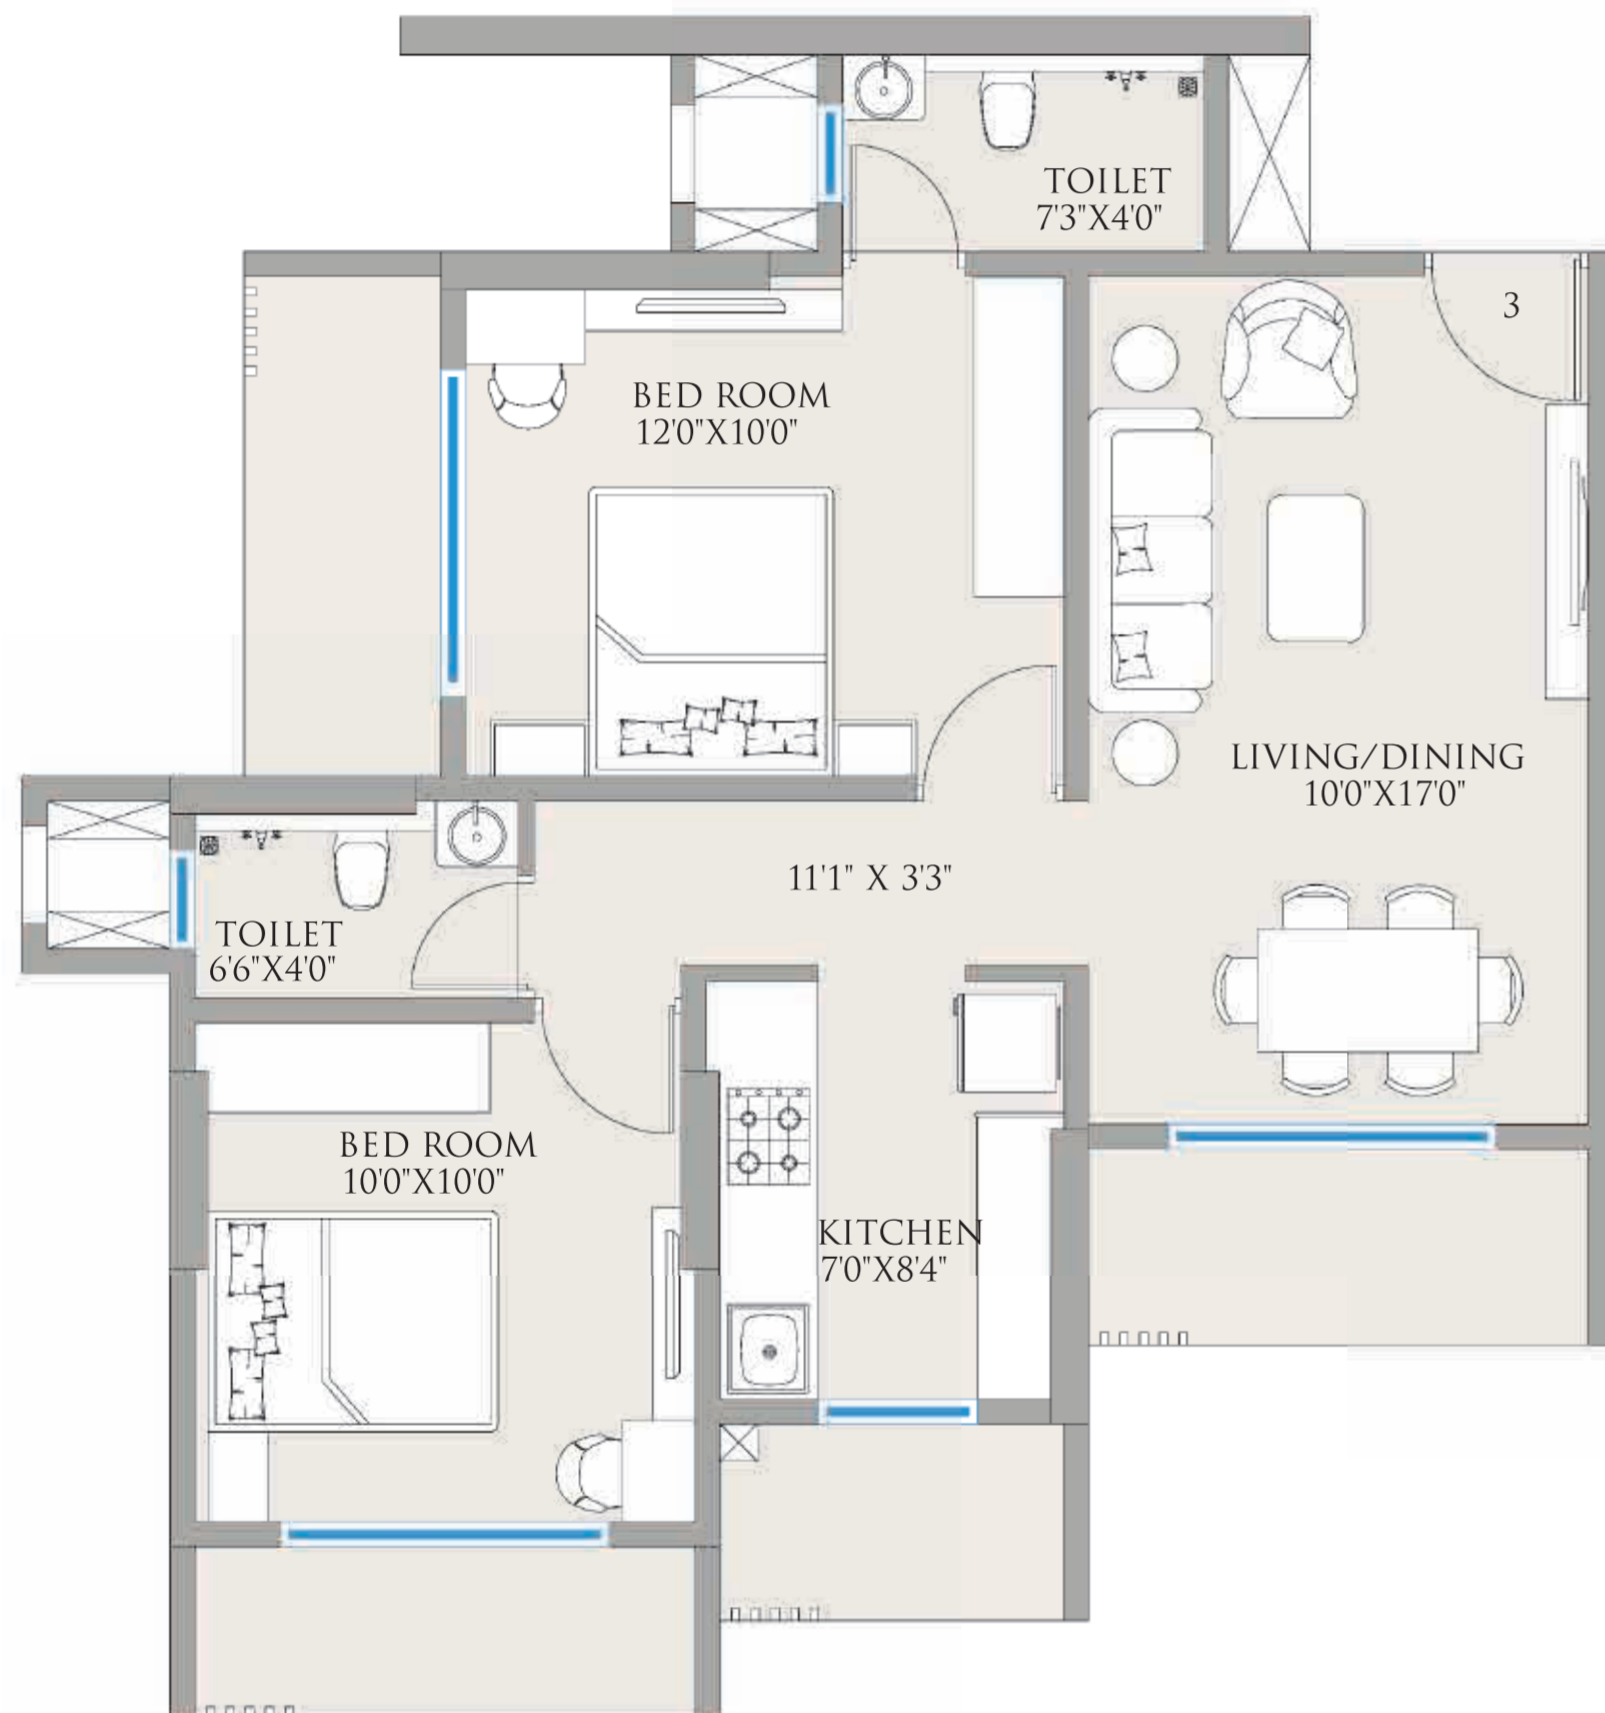

TYPICAL FLOOR PLAN

2-BHK	FLAT NO.	SQ.FT.
LUXURY	1, 2	610
GRANDE	3	575
DELUXE	4	520

UNIT PLAN

610 SQ.FT.

ISOMETRIC VIEW

2-BHK LUXURY (UNIT 1 & 2)

UNIT PLAN

575 SQ.FT.

ISOMETRIC VIEW

2-BHK GRANDE (UNIT 3)

UNIT PLAN

520 SQ.FT.

ISOMETRIC VIEW

2-BHK DELUXE (UNIT 4)