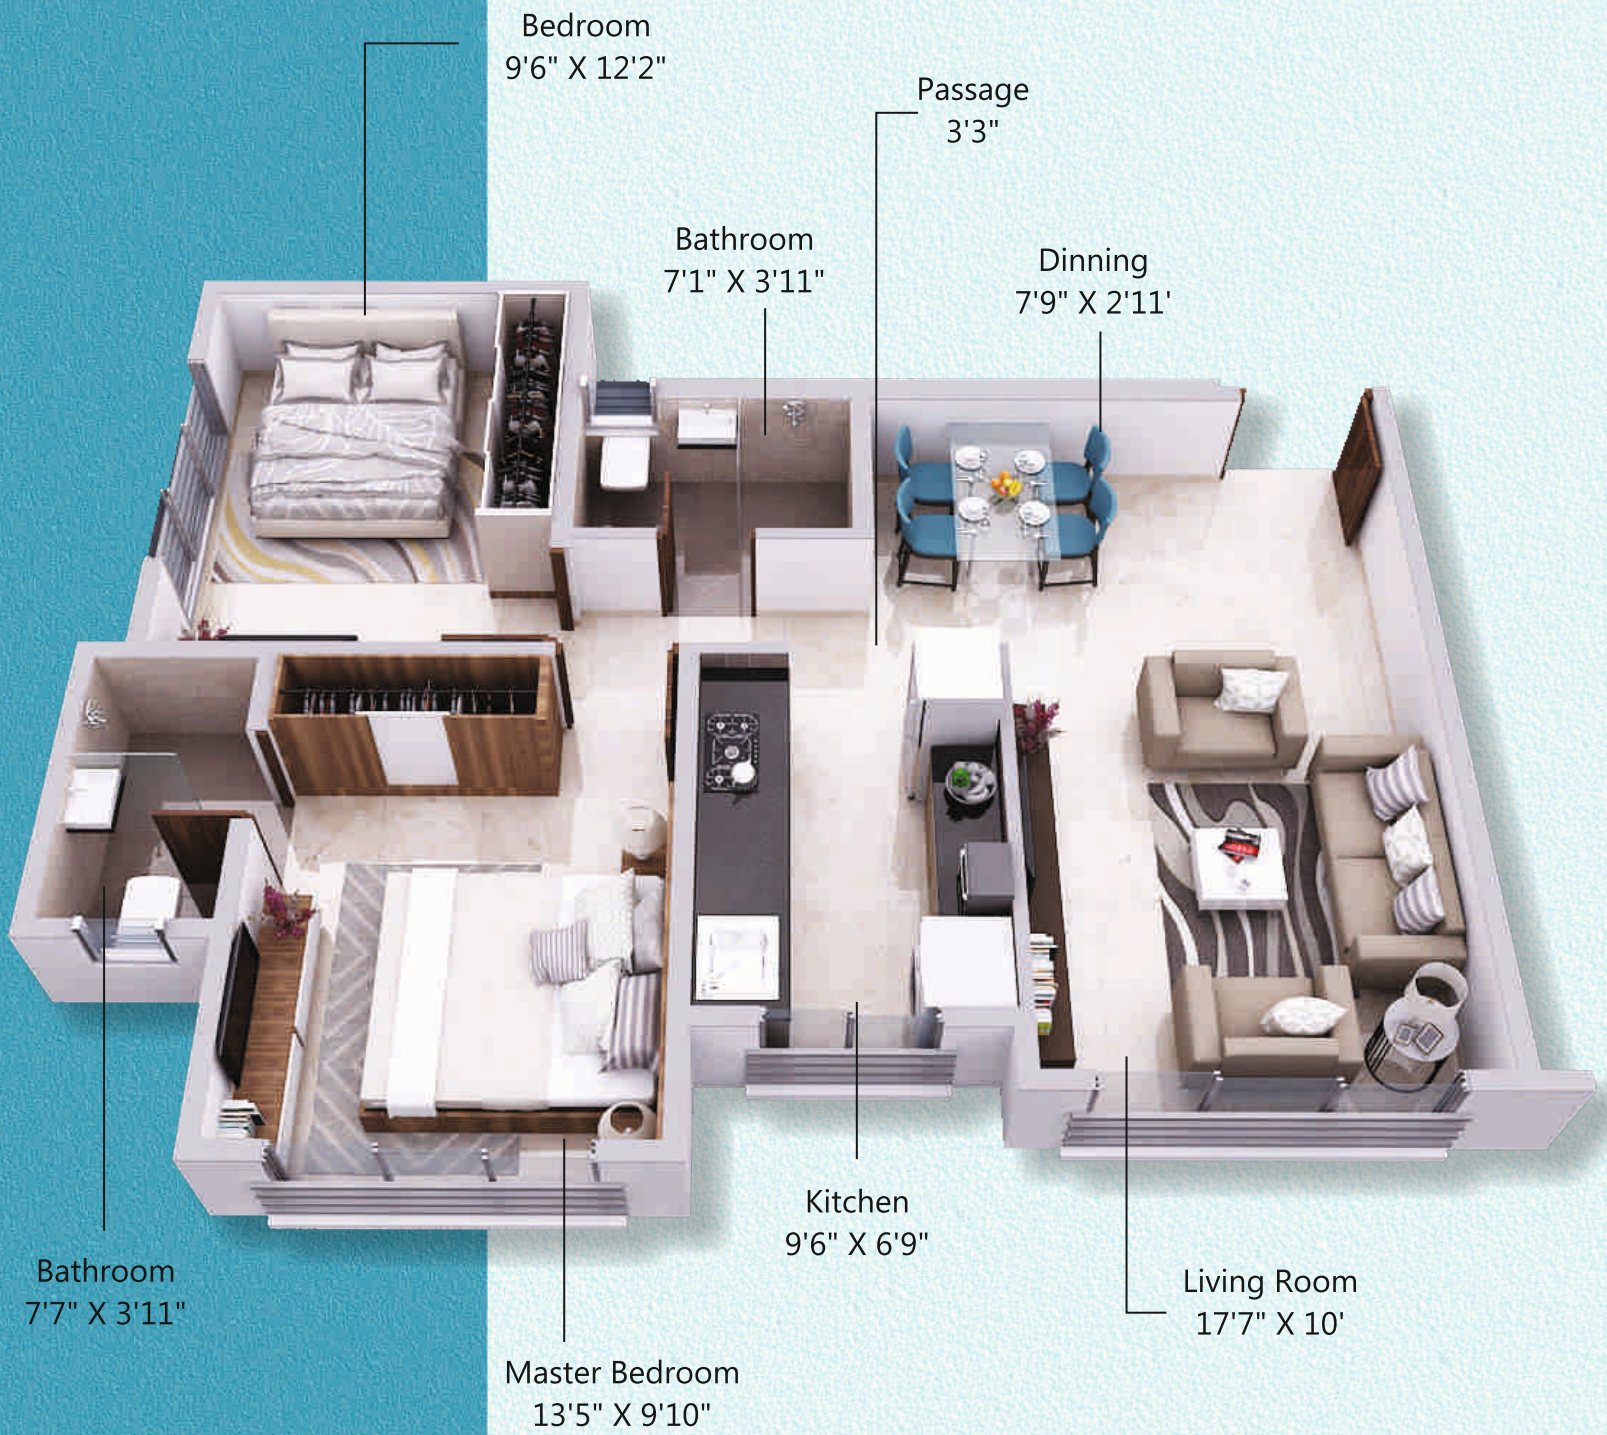

12th to 20th - Typical Floor Plan

2 BHK

RERA CARPET
626 sq. ft.

2 BHK

RERA CARPET

633sq. ft.