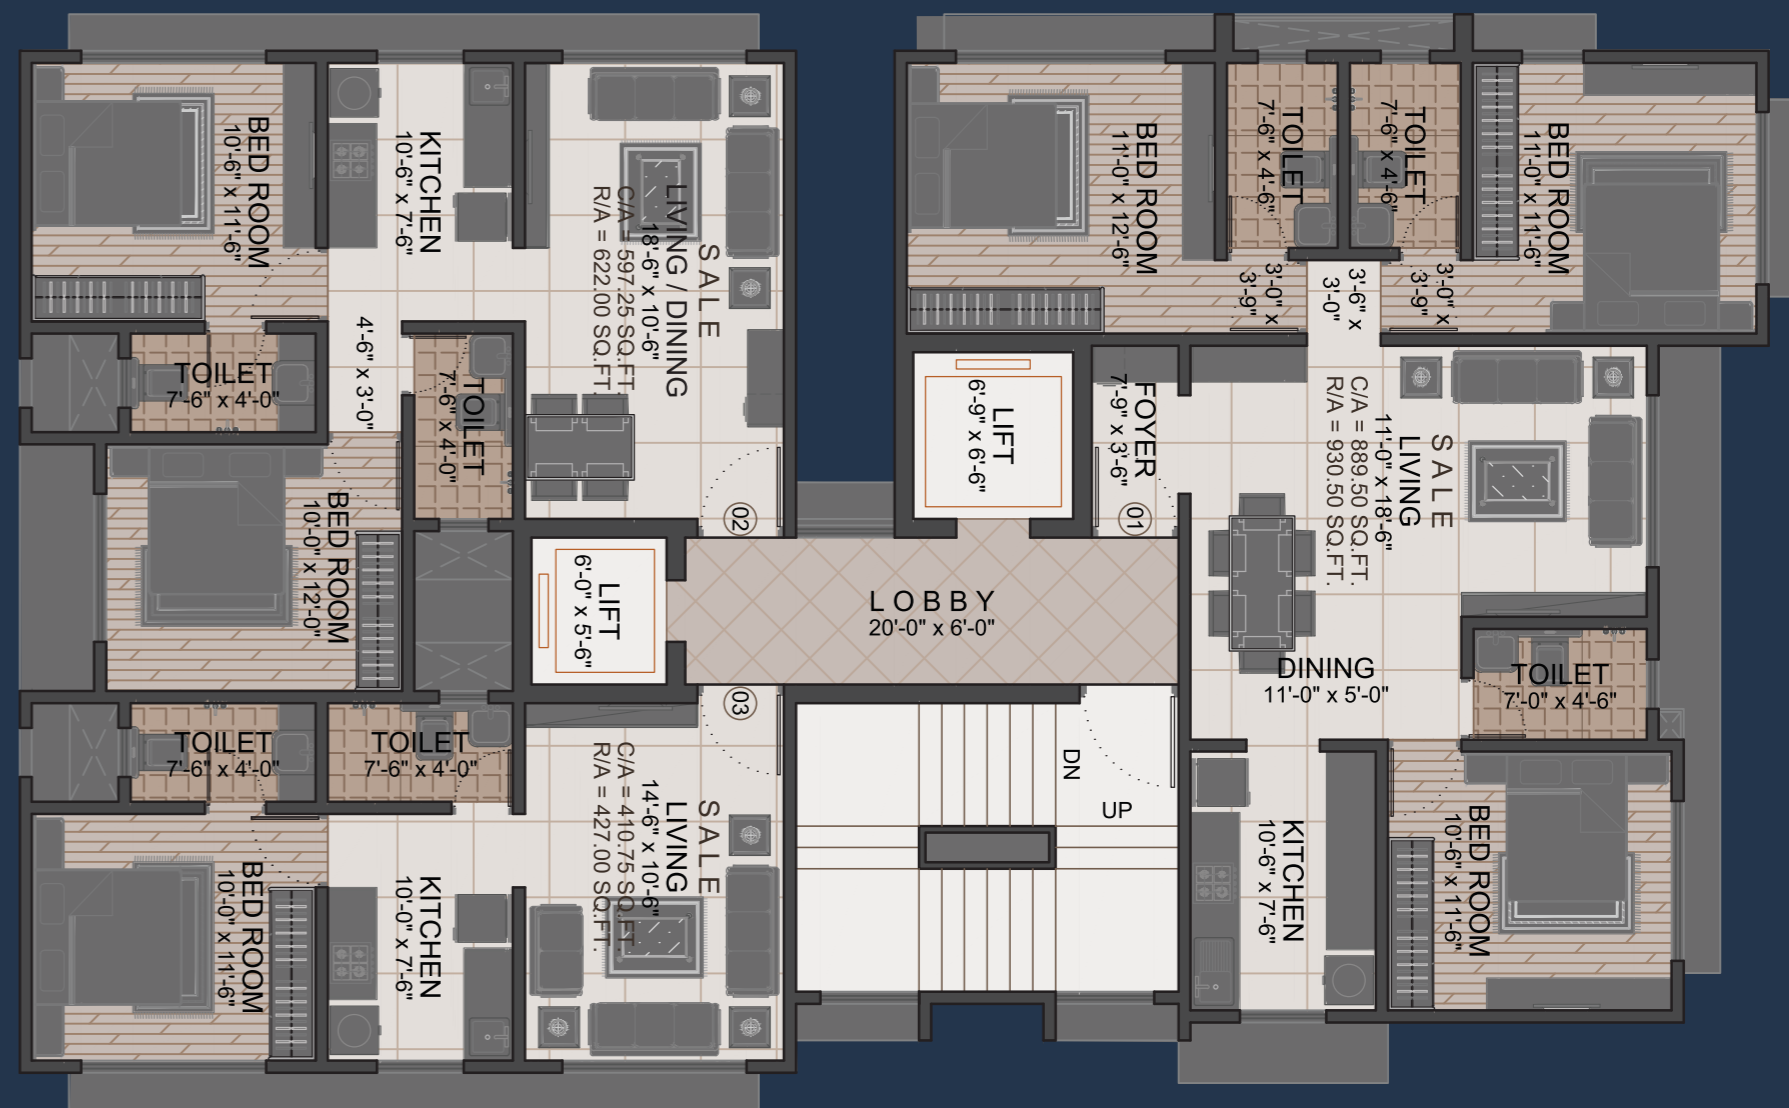

FIFTH TO SEVENTH FLOOR PLAN

NINTH TO FOURTEENTH FLOOR PLAN

1 BHK - 427 SQFT RERA CARPET AREA

2 BHK - 622 SQFT RERA CARPET AREA

3 BHK - 930 SQFT RERA CARPET AREA

## BIRD EYE VIEW

A bird's eye view is an elevated view of an object from above, The 14 storey high with terrace garden gives the panoramic view of jogeshwari.