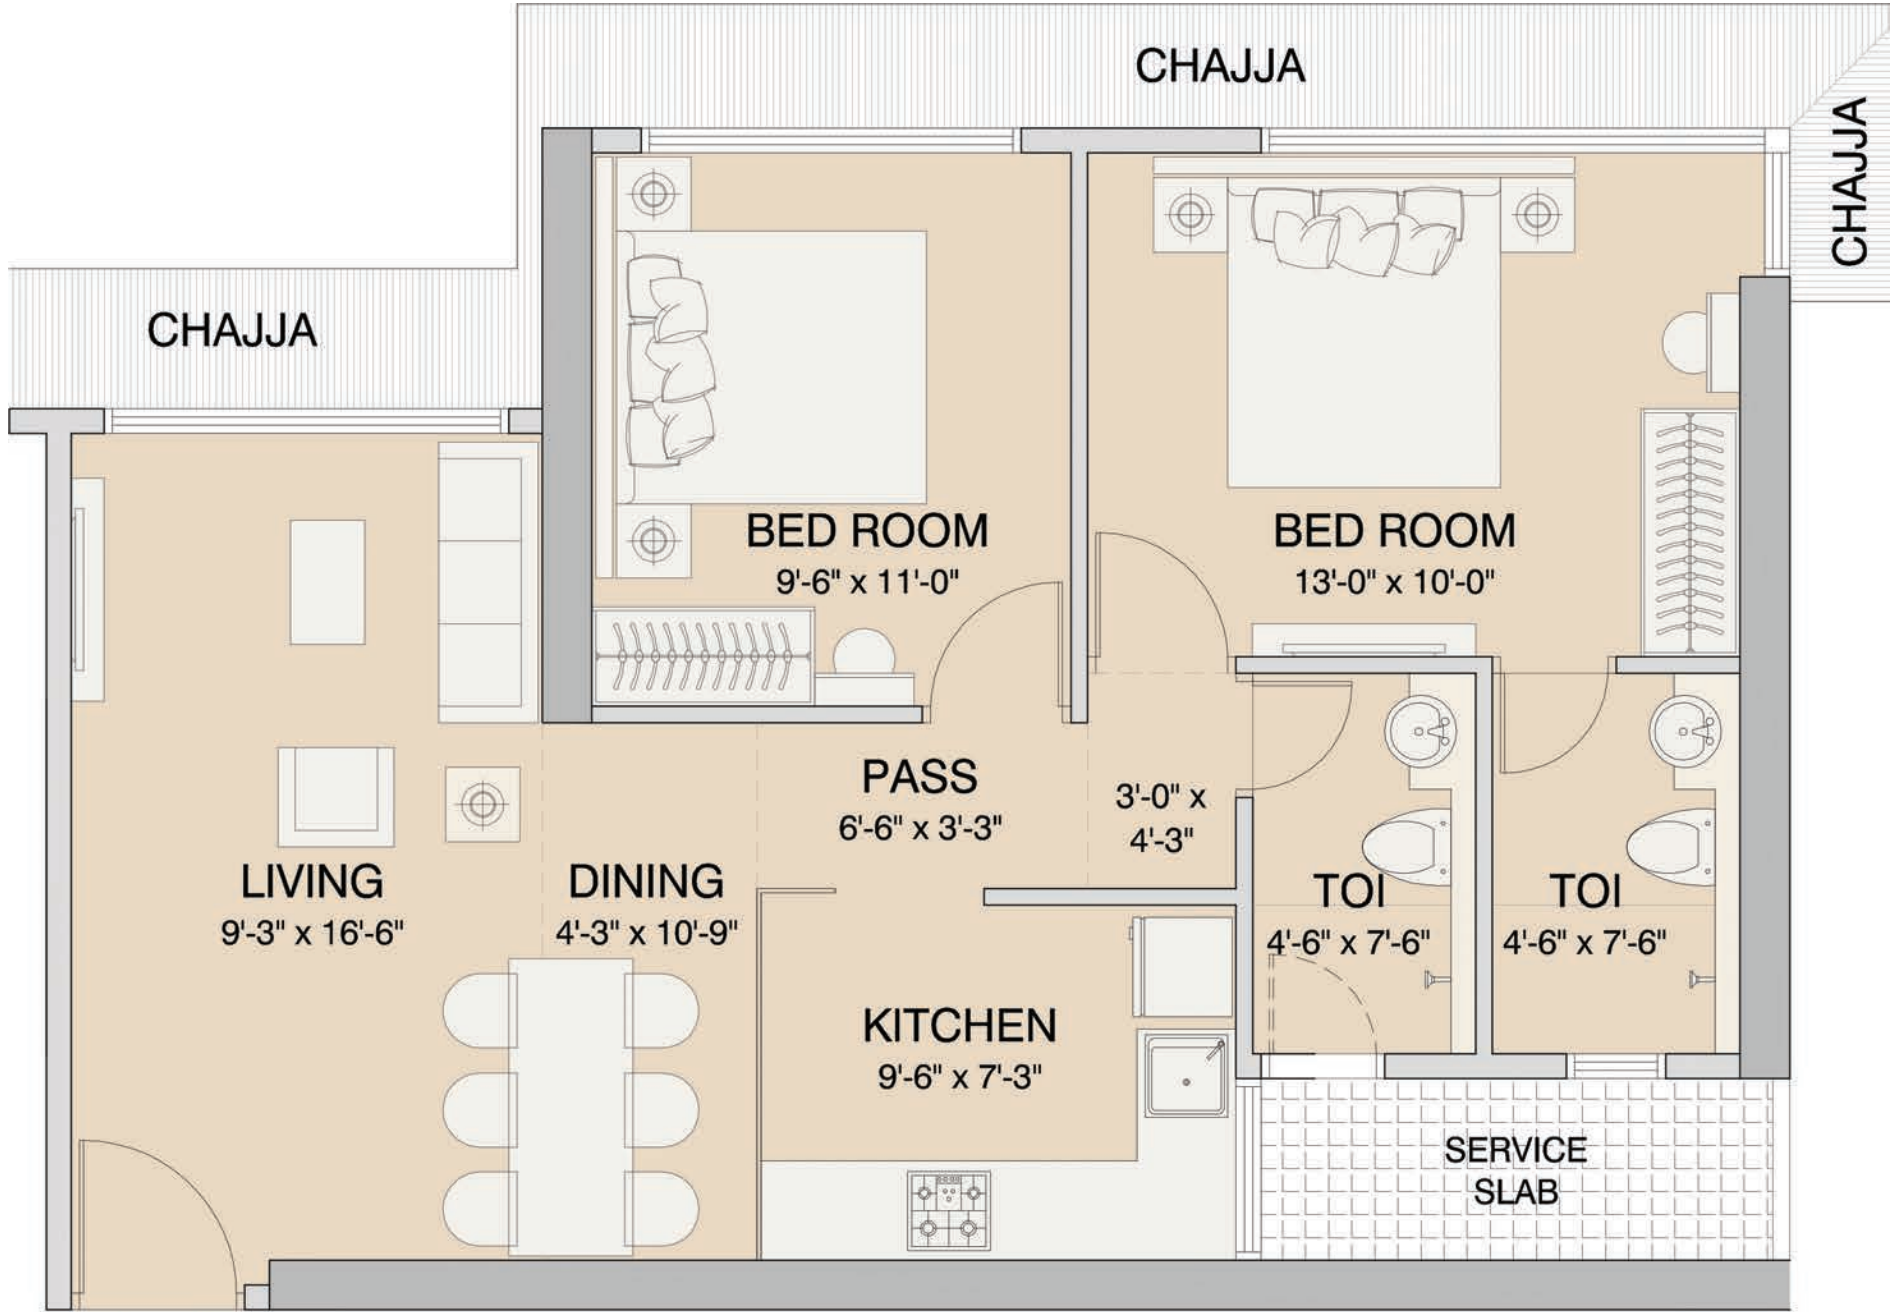

UNIT PLAN
1 BHK

UNIT PLAN
2 BHK

SOUTH MUMBAI LIFE AT SUBURBAN PRICE

01

Disclaimer: The sale plans & areas mentioned as indicative only, these are subject to changes as the building approvals, architectural, structural and services design development. Minor Variation/tolerance of +1- of 5% in carpet area may occur on account of design and/or construction exigencies, conversion.

13TH TO 17TH, 19TH TO 24TH, 26TH TO 31ST, 33RD TO 38TH & 40TH FLOOR PLAN