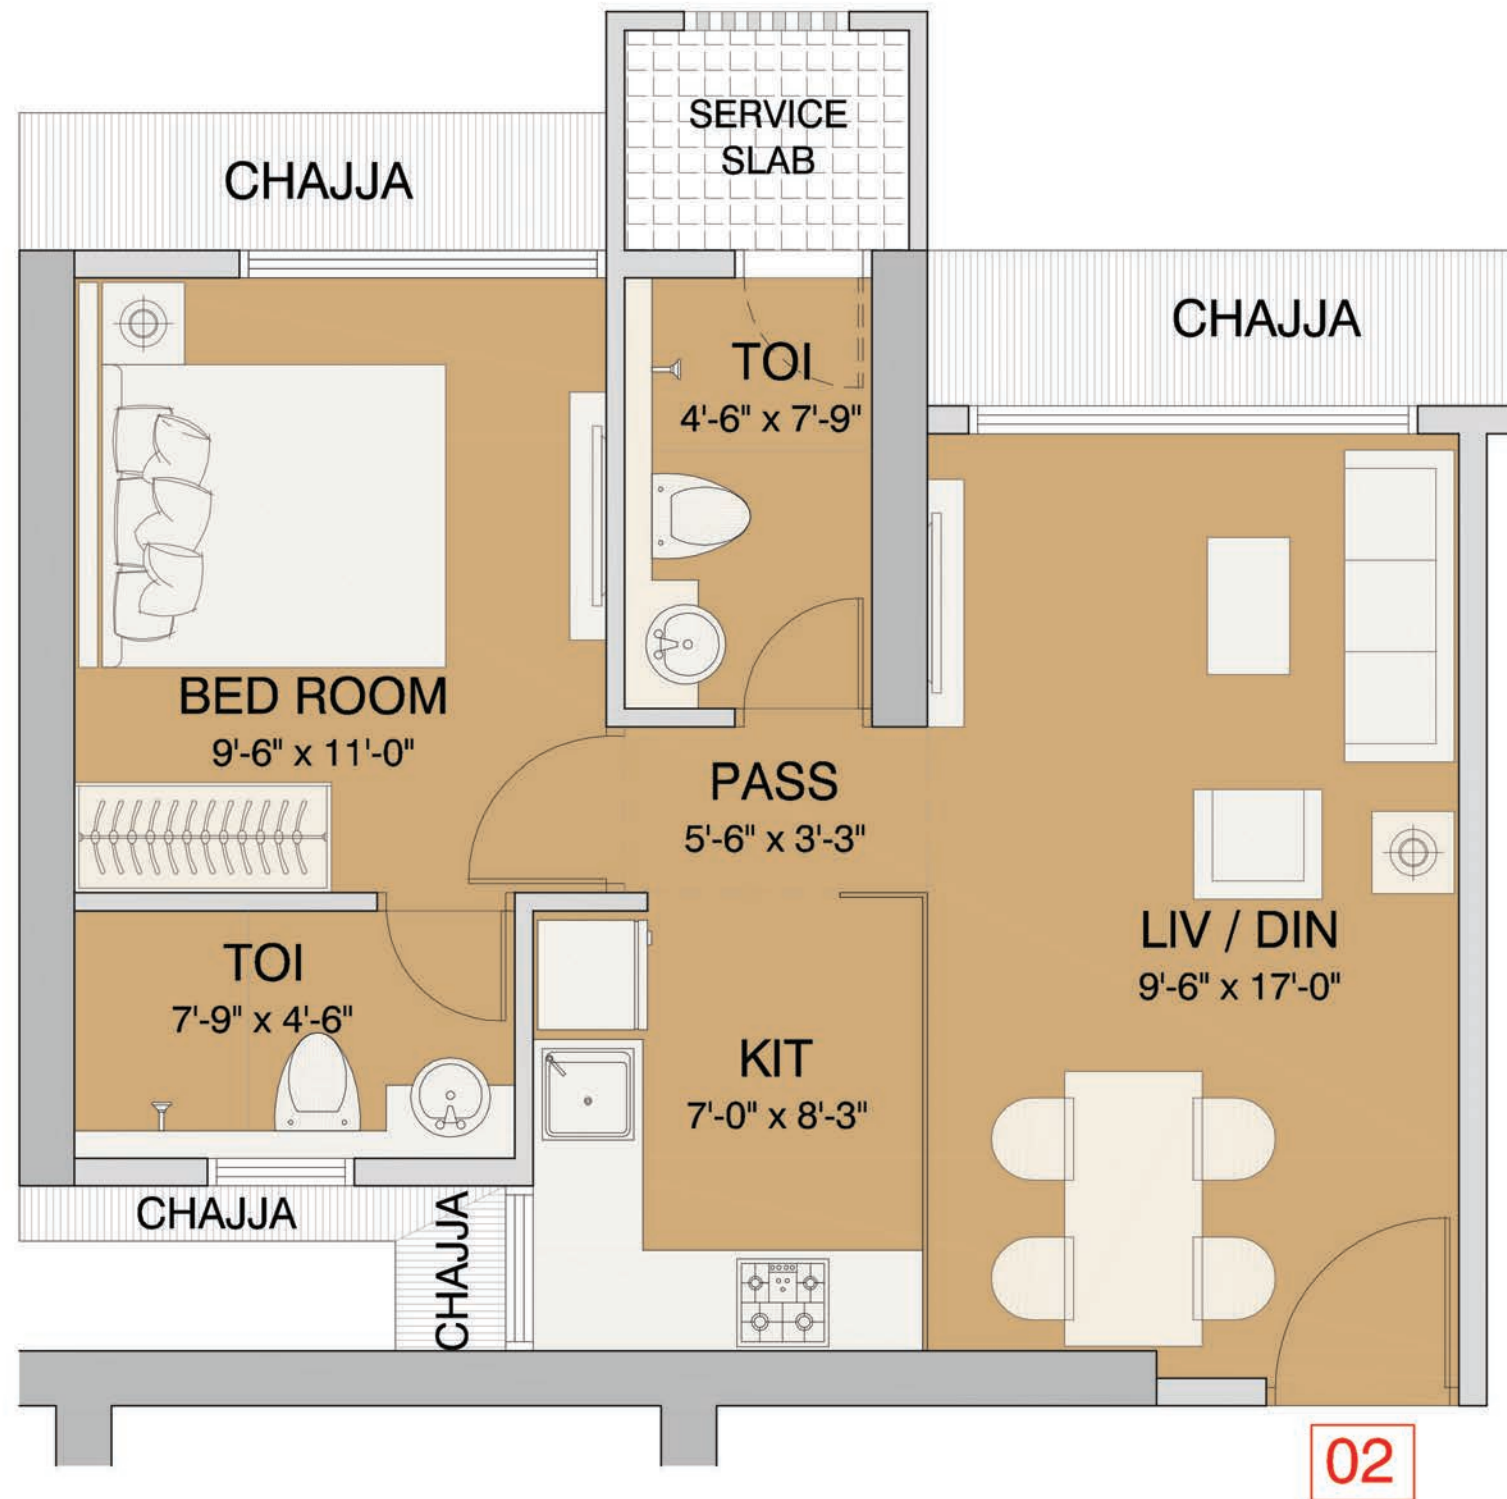

UNIT PLAN
1 BHK

UNIT PLAN
2 BHK

SOUTH MUMBAI LIFE AT SUBURBAN PRICE

01

Disclaimer: The sale plans & areas mentioned as indicative only, these are subject to changes as the building approvals, architectural, structural and services design development. Minor Variation/tolerance of +1- of 5% in carpet area may occur on account of design and/or construction exigencies, conversion.

13TH TO 17TH, 19TH TO 24TH, 26TH TO 31ST, 33RD TO 38TH & 40TH FLOOR PLAN