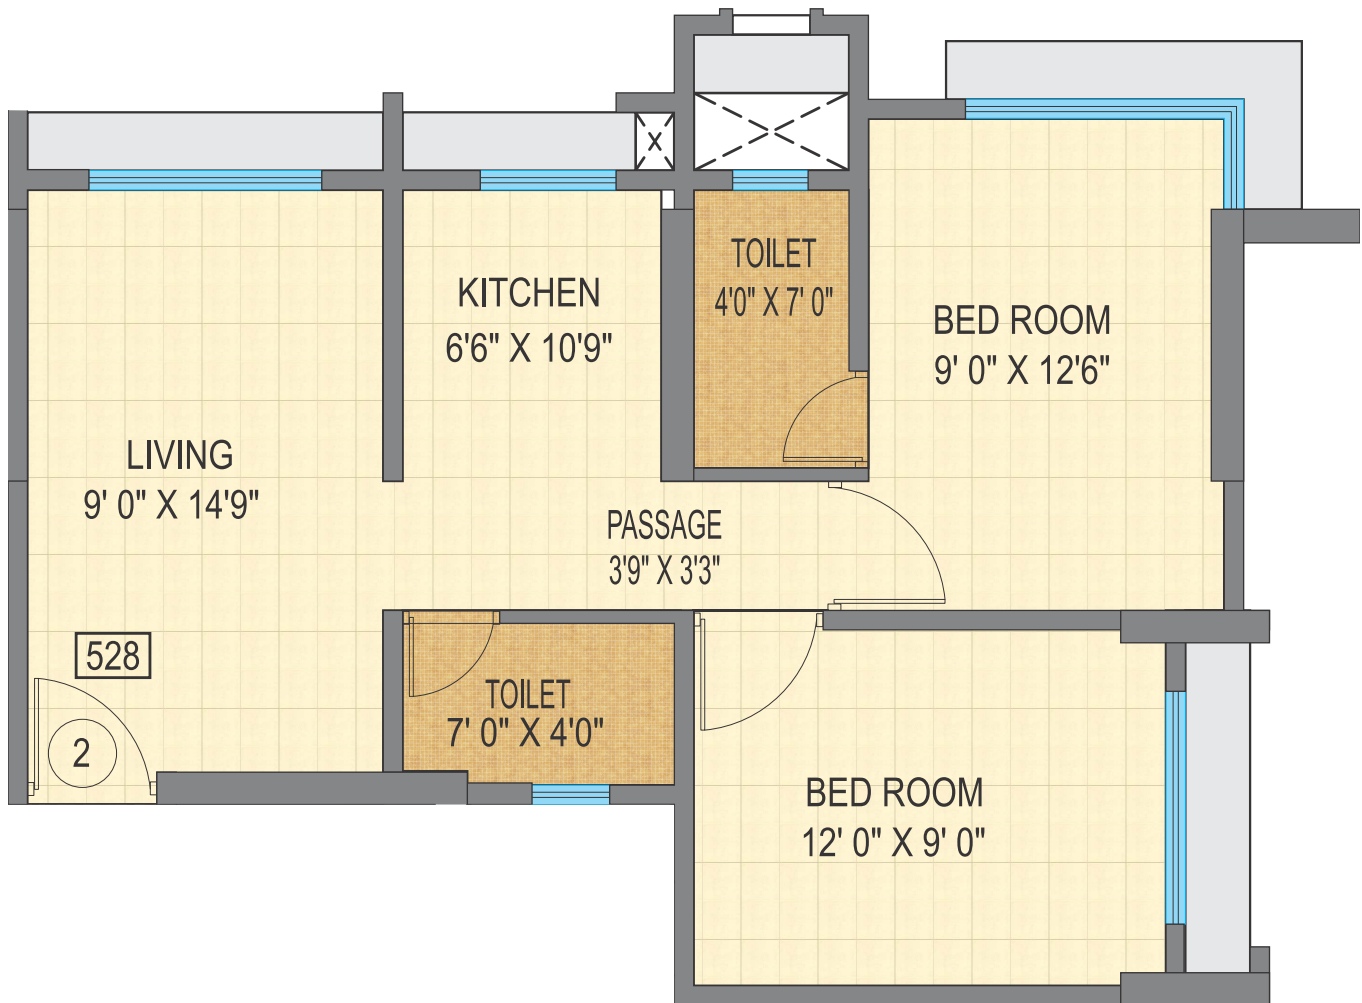

WING - A

FLAT NO	RERA CARPET
1	698 SQ.FT.

Disclaimer: The sale plan & area mentioned as indicative only, these are subject to changes as the building approvals, architectural, structural and services design development. minor variation/tolerance of +/- of 5% in carpet area may occur on account of design and/or construction exigencies, conversion.

NAVRANG OASIS

WING - A

FLAT NO	RERA CARPET
2	474 SQ.FT.

Disclaimer: The sale plan & area mentioned as indicative only, these are subject to changes as the building approvals, architectural, structural and services design development. minor variation/tolerance of +/- of 5% in carpet area may occur on account of design and/or construction exigencies, conversion.

NAVRANG OASIS

WING - B

FLAT NO	RERA CARPET
1	474 SQ.FT.

Disclaimer: The sale plan & area mentioned as indicative only, these are subject to changes as the building approvals, architectural, structural and services design development. minor variation/tolerance of +/- of 5% in carpet area may occur on account of design and/or construction exigencies, conversion.

NAVRANG OASIS

WING - B

FLAT NO	RERA CARPET
2	528 SQ.FT.

Disclaimer: The sale plan & area mentioned as indicative only, these are subject to changes as the building approvals, architectural, structural and services design development. minor variation/tolerance of +/- of 5% in carpet area may occur on account of design and/or construction exigencies, conversion.