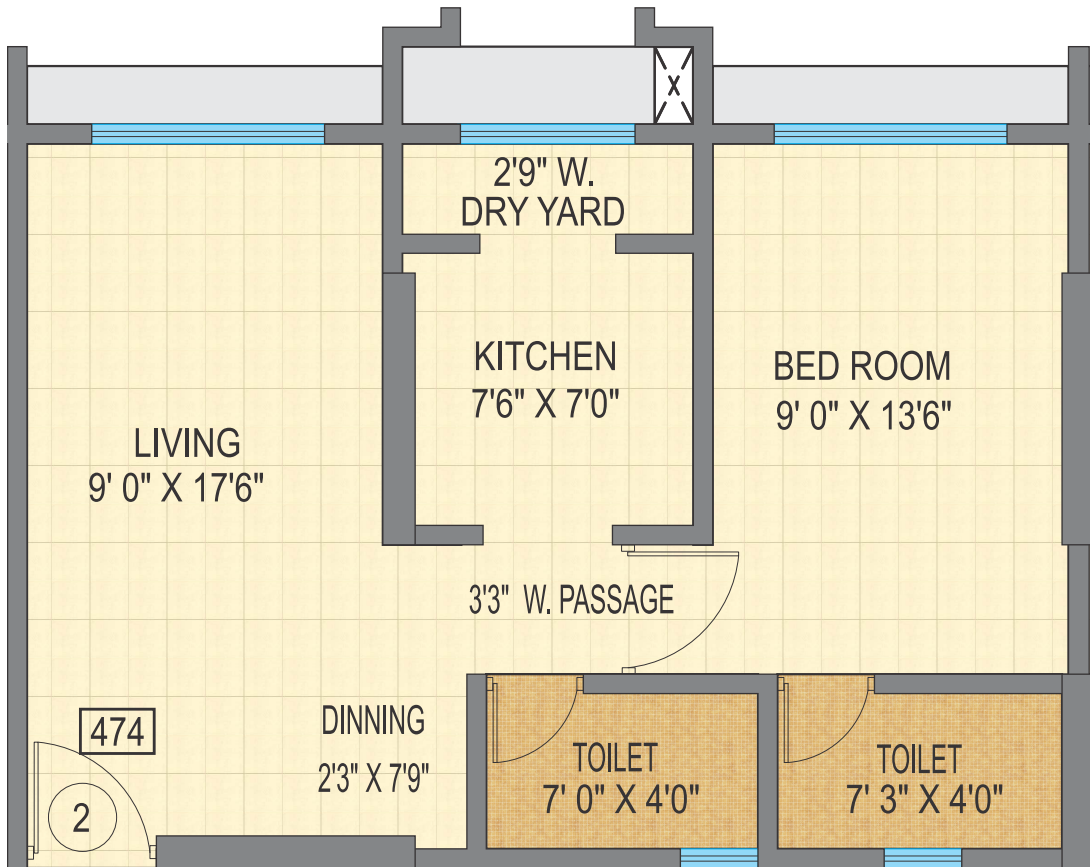

TYPICAL FLOOR PLAN

WING - A

FLAT NO	RERA CARPET
1	698 SQ.FT.
2	474 SQ.FT.
3	474 SQ.FT.
4	698 SQ.FT.

**NAVRANG
OASIS**

WING - B

FLAT NO	RERA CARPET
1	474 SQ.FT.
2	528 SQ.FT.
3	528 SQ.FT.
4	474 SQ.FT.

NAVRANG OASIS

WING - A

FLAT NO	RERA CARPET
1	698 SQ.FT.

Disclaimer: The sale plan & area mentioned as indicative only, these are subject to changes as the building approvals, architectural, structural and services design development. minor variation/tolerance of +/- of 5% in carpet area may occur on account of design and/or construction exigencies, conversion.

NAVRANG OASIS

WING - A

FLAT NO	RERA CARPET
2	474 SQ.FT.

Disclaimer: The sale plan & area mentioned as indicative only, these are subject to changes as the building approvals, architectural, structural and services design development. minor variation/tolerance of +/- of 5% in carpet area may occur on account of design and/or construction exigencies, conversion.

NAVRANG OASIS

WING - B

FLAT NO	RERA CARPET
1	474 SQ.FT.

Disclaimer: The sale plan & area mentioned as indicative only, these are subject to changes as the building approvals, architectural, structural and services design development. minor variation/tolerance of +/- of 5% in carpet area may occur on account of design and/or construction exigencies, conversion.