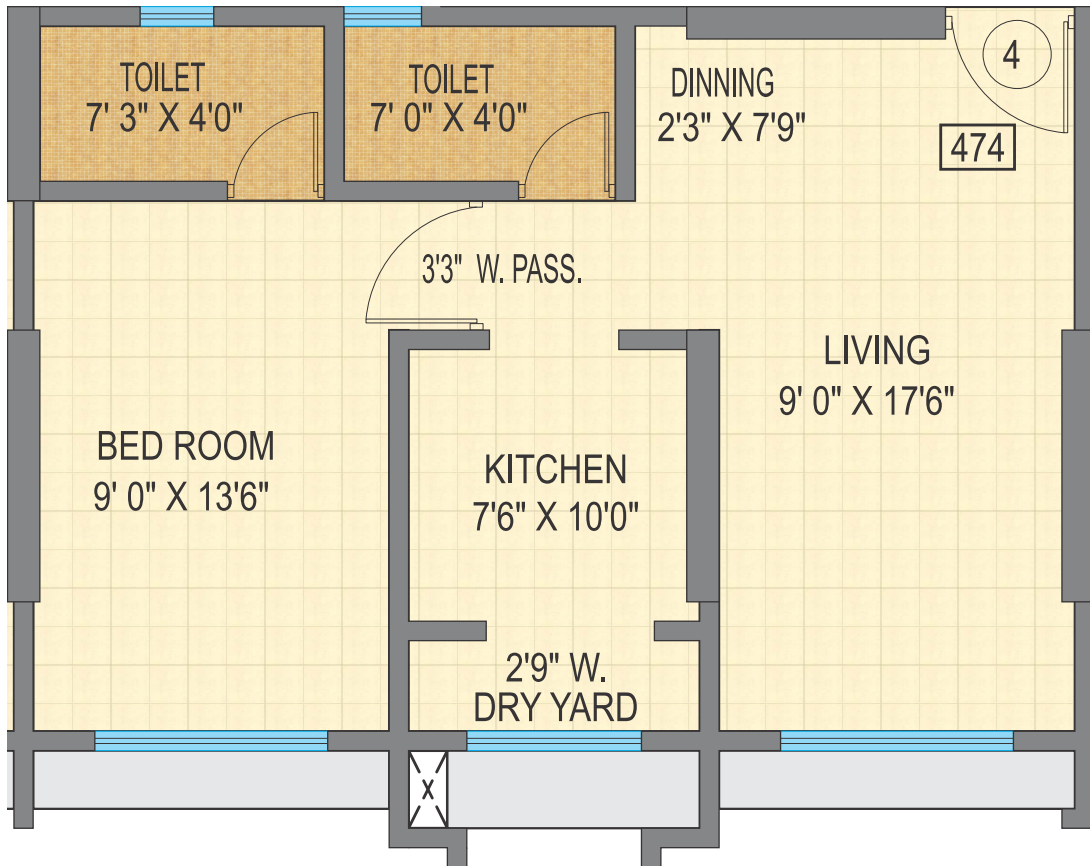

NAVRANG OASIS

WING - A

FLAT NO	RERA CARPET
4	698 SQ.FT.

Disclaimer: The sale plan & area mentioned as indicative only, these are subject to changes as the building approvals, architectural, structural and services design development. minor variation/tolerance of +/- of 5% in carpet area may occur on account of design and/or construction exigencies, conversion.

NAVRANG OASIS

WING - A

FLAT NO	RERA CARPET
3	474 SQ.FT.

Disclaimer: The sale plan & area mentioned as indicative only, these are subject to changes as the building approvals, architectural, structural and services design development. minor variation/tolerance of +/- of 5% in carpet area may occur on account of design and/or construction exigencies, conversion.

NAVRANG OASIS

WING - B

FLAT NO	RERA CARPET
4	474 SQ.FT.

Disclaimer: The sale plan & area mentioned as indicative only, these are subject to changes as the building approvals, architectural, structural and services design development. minor variation/tolerance of +/- of 5% in carpet area may occur on account of design and/or construction exigencies, conversion.