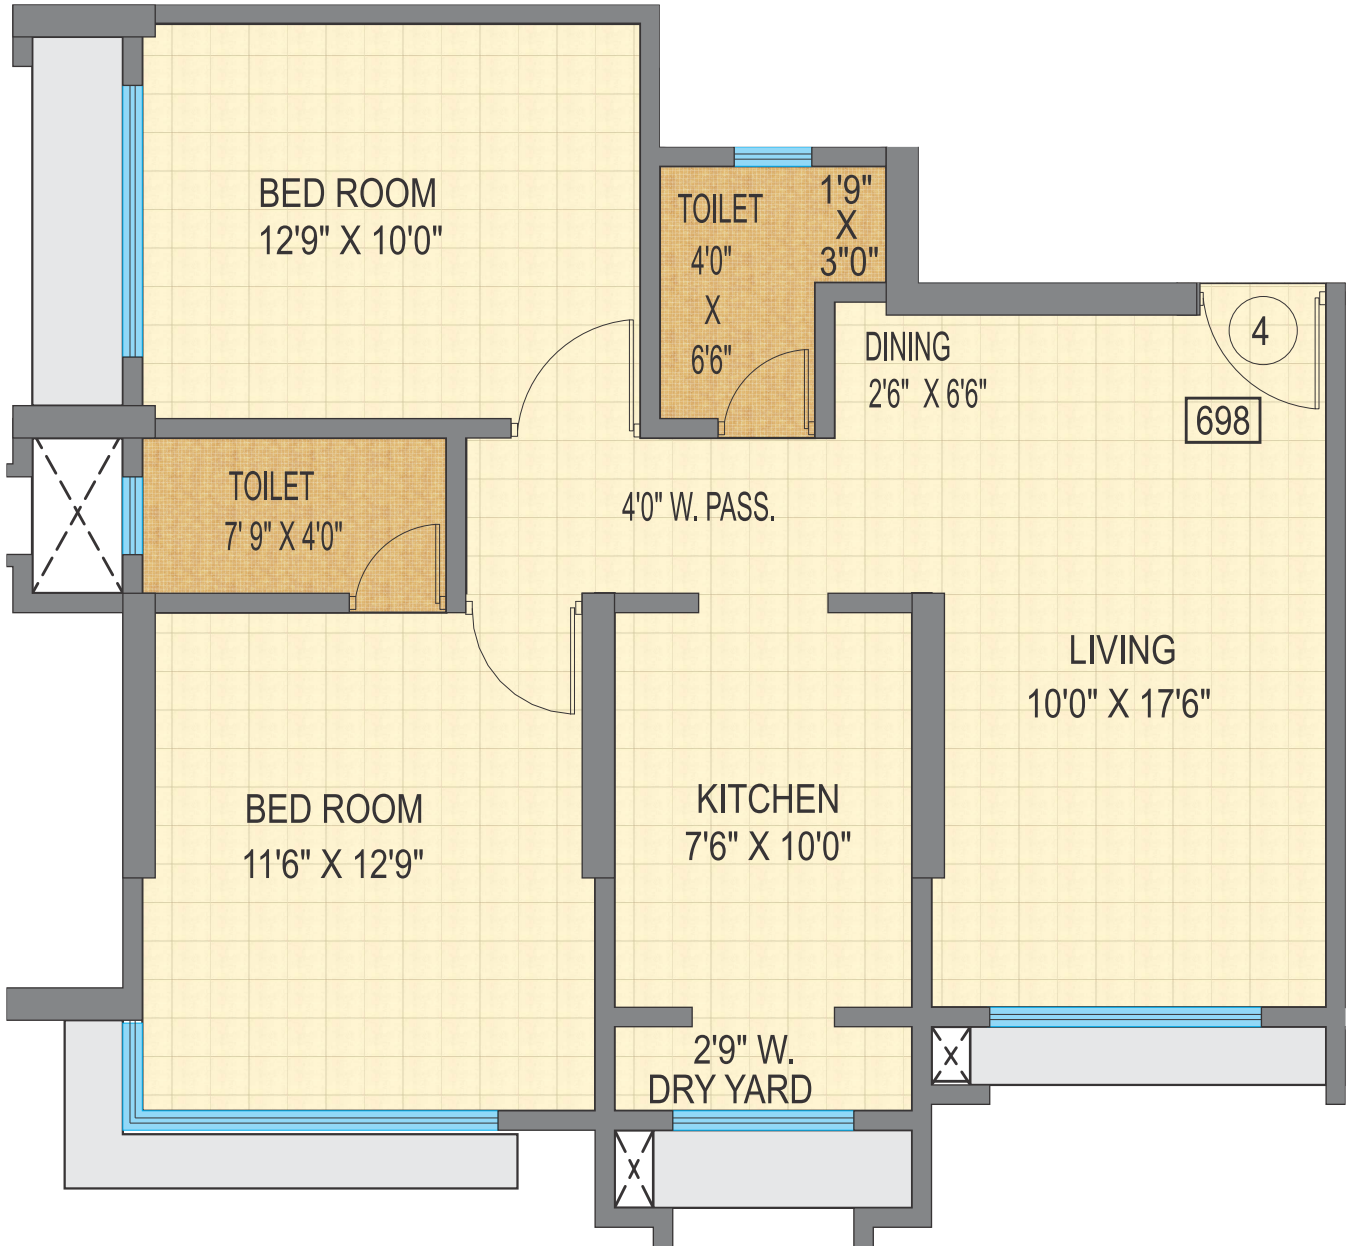

WING - A

FLAT NO	RERA CARPET
1	698 SQ.FT.

Disclaimer: The sale plan & area mentioned as indicative only, these are subject to changes as the building approvals, architectural, structural and services design development. minor variation/tolerance of +/- of 5% in carpet area may occur on account of design and/or construction exigencies, conversion.

NAVRANG OASIS

WING - B

FLAT NO	RERA CARPET
1	474 SQ.FT.

Disclaimer: The sale plan & area mentioned as indicative only, these are subject to changes as the building approvals, architectural, structural and services design development. minor variation/tolerance of +/- of 5% in carpet area may occur on account of design and/or construction exigencies, conversion.

NAVRANG OASIS

WING - B

FLAT NO	RERA CARPET
2	528 SQ.FT.

Disclaimer: The sale plan & area mentioned as indicative only, these are subject to changes as the building approvals, architectural, structural and services design development. minor variation/tolerance of +/- of 5% in carpet area may occur on account of design and/or construction exigencies, conversion.

NAVRANG OASIS

WING - A

FLAT NO	RERA CARPET
4	698 SQ.FT.

Disclaimer: The sale plan & area mentioned as indicative only, these are subject to changes as the building approvals, architectural, structural and services design development. minor variation/tolerance of +/- of 5% in carpet area may occur on account of design and/or construction exigencies, conversion.