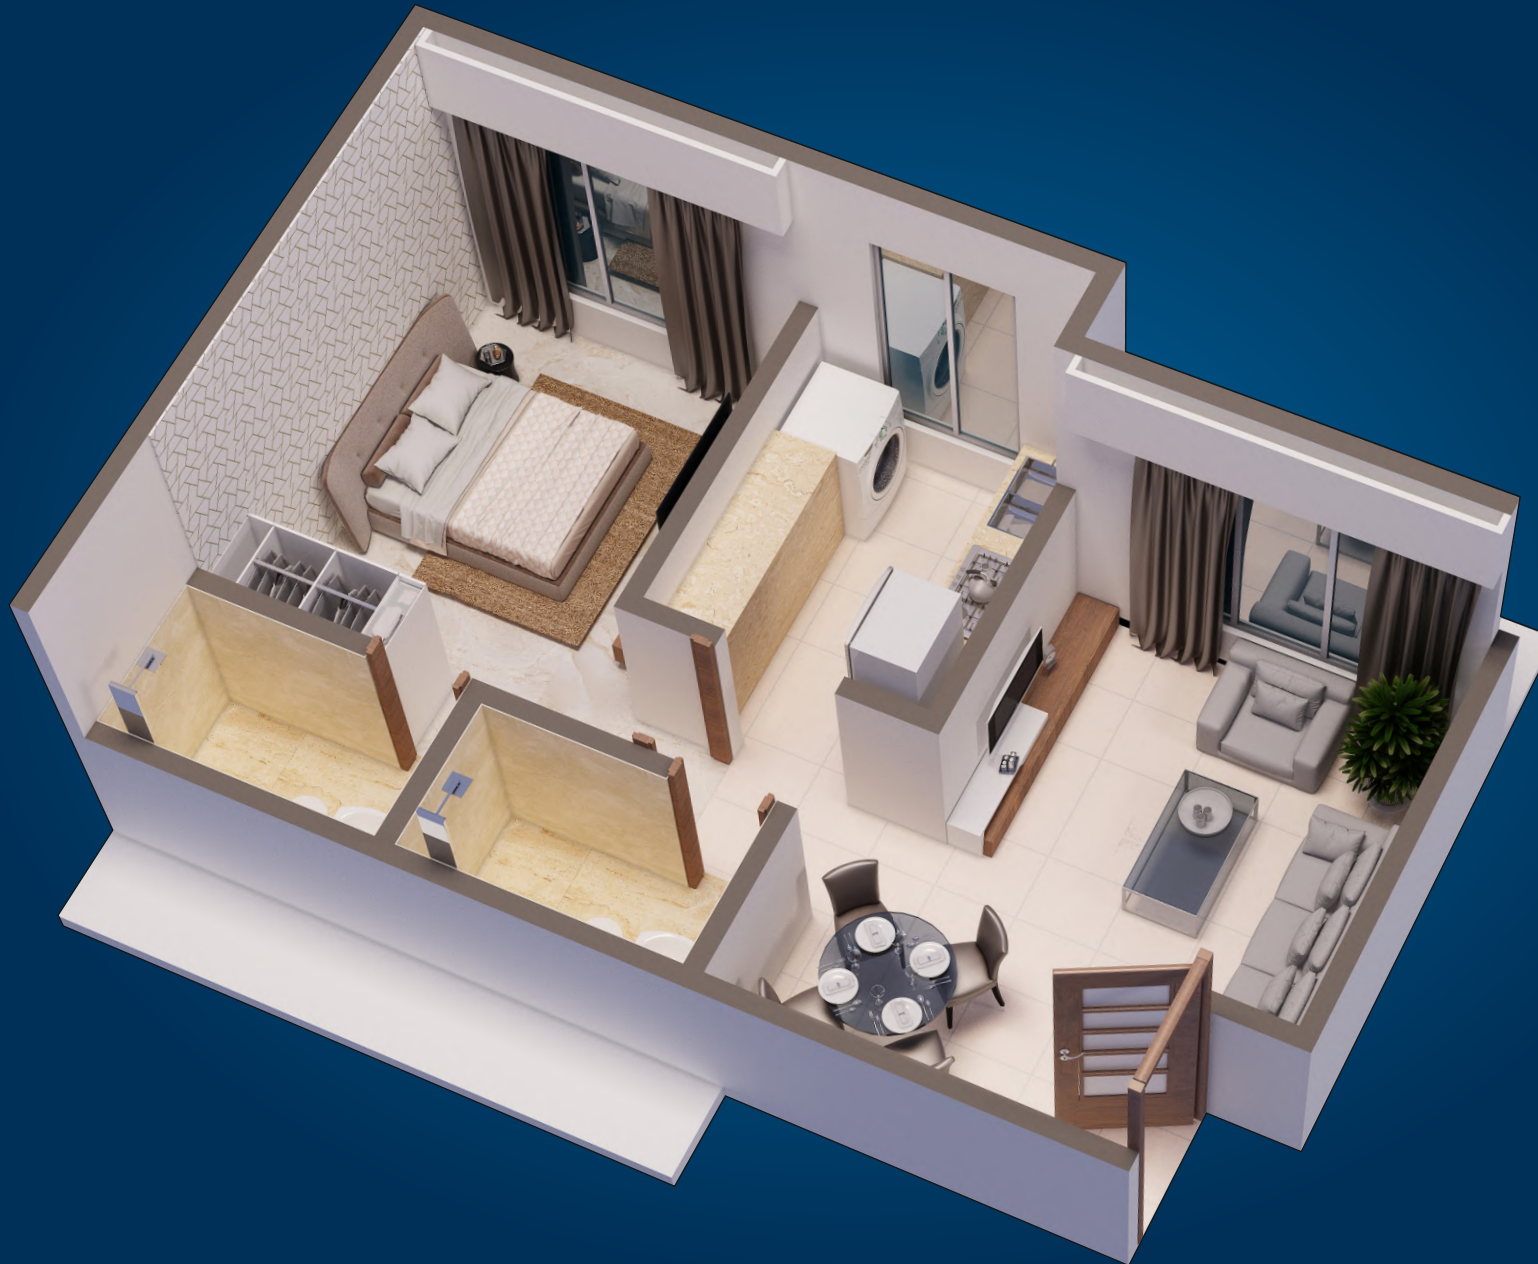

ISOMETRIC VIEW

Isometric View

inspire
RESIDENCY

1BHK- RERA 412 SQ.FTS onwards :

Vastu Complaint • Optimized Space Design with minimum space wastage • 2 Bathrooms- Master & Common

*All the images are artistic and for representational purpose only.

ISOMETRIC VIEW

Isometric View

2BHK- RERA 627 SQ.FTS onwards :

Vastu Compliant • Optimized Space Design with Hall connected to Kitchen • Both Bedrooms placed distinctly from Living room

*All the images are artistic and for representational purpose only.

TYPICAL FLOOR PLAN

WING C

WING B

1 BHK Units : 418 Sq.Fts RERA Carpet | 421 Sq.Fts RERA Carpet | 428 Sq.Fts RERA Carpet

TYPICAL FLOOR PLAN

WING A

1 BHK Units : 412 Sq.Fts RERA Carpet | 2 BHK Unit: 627 Sq.Fts RERA Carpet.