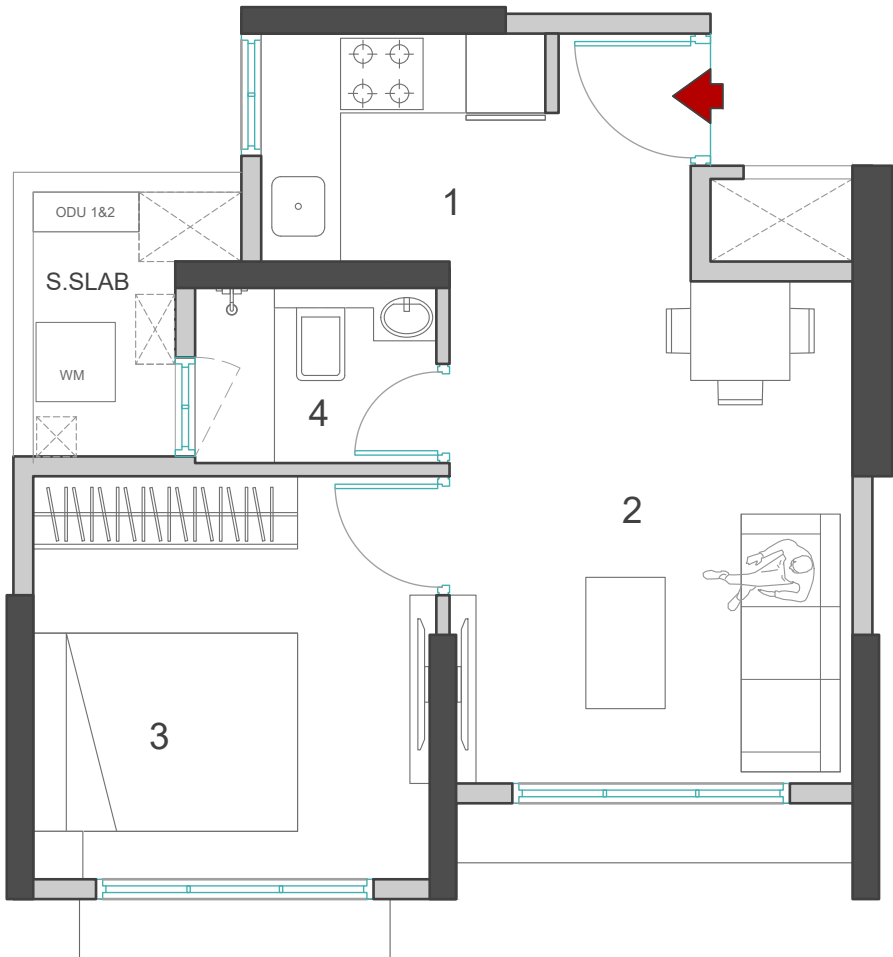

# WING A,B,C - 1 BHK

WING A,B,C - 1BHK		
NO.	PARTICULAR	SIZES
1	KITCHEN/FOYER	10'9" X 5'9"
2	LIVING/DINING	10'0" X 12'6"
3	BEDROOM	10'0" X 10'0"
4	TOILET	6'0" X 4'3"

RERA CA = 325 SQ FT

ECA		
WING	FLAT NO	AREA
A	01	18 Sq.ft
B	04	19 Sq.ft
C	01	19 Sq.ft

# WING A,B,C - 1 BHK - Prime

WING A,B,C - 1BHK Prime

NO.	PARTICULAR	SIZES
1	KITCHEN/FOYER	10'0" X 5'9"
2	LIVING/DINING	10'0" X 13'0"
3	BEDROOM	10'0" X 11'0"
4	TOILET	4'6" X 6'0"
5	TOILET	5'3" X 6'0"

RERA CA = 365 SQ FT

ECA

WING	FLAT NO	AREA
A	02	18 Sq.ft
B	03	20 Sq.ft
C	02	20 Sq.ft

# WING A, C - 2 BHK

WING A, C - 2BHK		
NO.	PARTICULAR	SIZES
1	KITCHEN/FOYER	10'0" X 5'9"
2	BEDROOM	10'0" X 10'0"
3	LIVING/DINING	10'0" X 15'0"
4	MASTER BEDROOM	10'0" X 12'0"
5	TOILET	4'6" X 6'0"
6	TOILET	5'3" X 6'0"
RERA CA = 501 SQ FT		