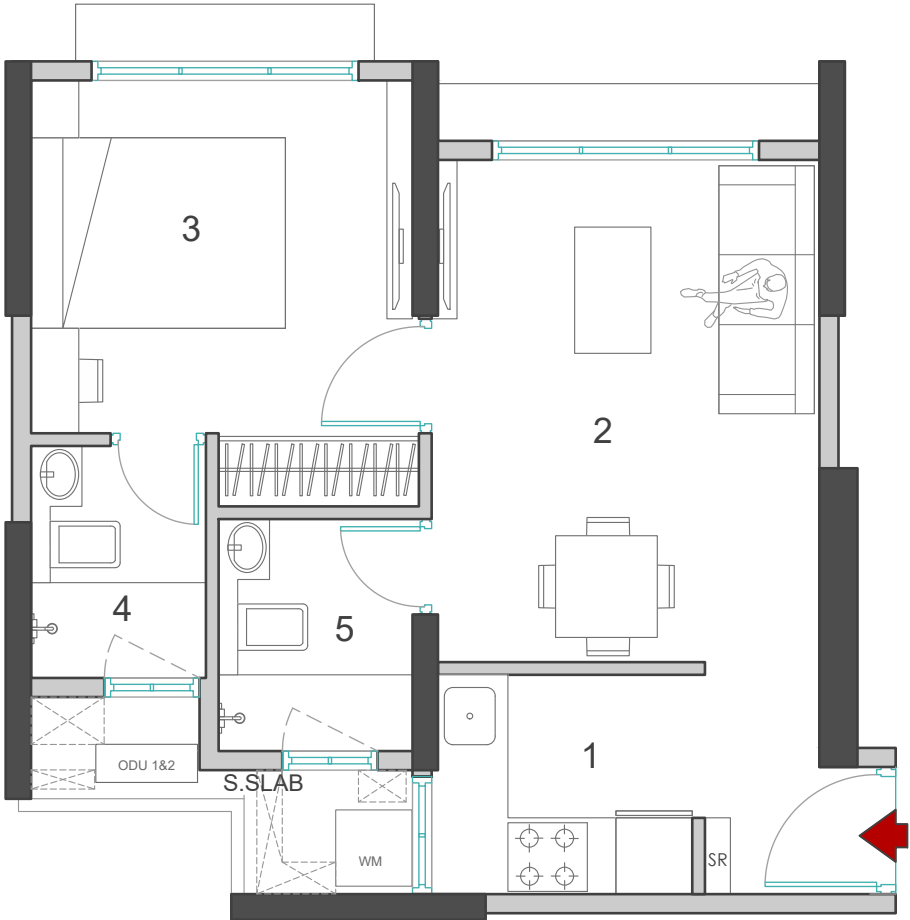

# WING A,B,C - 1 BHK

WING A,B,C - 1BHK		
NO.	PARTICULAR	SIZES
1	KITCHEN/FOYER	10'9" X 5'9"
2	LIVING/DINING	10'0" X 12'6"
3	BEDROOM	10'0" X 10'0"
4	TOILET	6'0" X 4'3"

RERA CA = 325 SQ FT

ECA		
WING	FLAT NO	AREA
A	01	18 Sq.ft
B	04	19 Sq.ft
C	01	19 Sq.ft

# WING A,B,C - 1 BHK - Prime

WING A,B,C - 1BHK Prime

NO.	PARTICULAR	SIZES
1	KITCHEN/FOYER	10'0" X 5'9"
2	LIVING/DINING	10'0" X 13'0"
3	BEDROOM	10'0" X 11'0"
4	TOILET	4'6" X 6'0"
5	TOILET	5'3" X 6'0"

RERA CA = 365 SQ FT

ECA

WING	FLAT NO	AREA
A	02	18 Sq.ft
B	03	20 Sq.ft
C	02	20 Sq.ft

# WING A - 2.5 BHK

WING A - 2.5 BHK

NO.	PARTICULAR	SIZES
1	KITCHEN/FOYER	10'0" X 5'9"
2	LIVING/DINING	10'0" X 15'0"
3	BEDROOM	10'0" X 9'9"
4	STUDY	10'0" X 6'6"
5	MASTER BEDROOM	10'0" X 12'0"
6	TOILET	4'6" X 6'0"
7	TOILET	5'3" X 6'0"