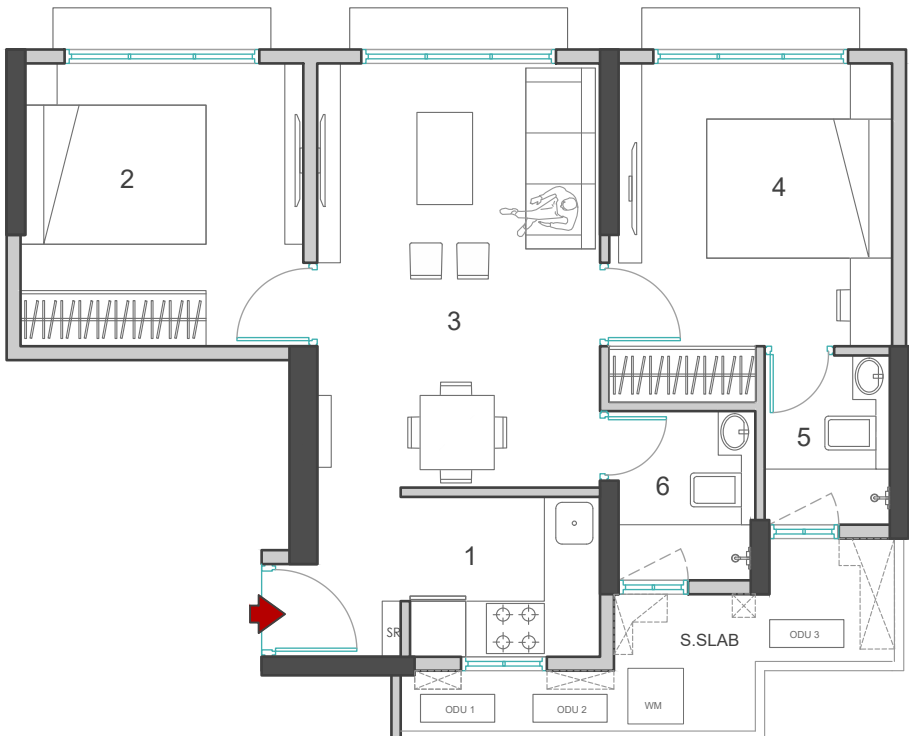

# WING A,B,C - 1 BHK

WING A,B,C - 1BHK		
NO.	PARTICULAR	SIZES
1	KITCHEN/FOYER	10'9" X 5'9"
2	LIVING/DINING	10'0" X 12'6"
3	BEDROOM	10'0" X 10'0"
4	TOILET	6'0" X 4'3"

RERA CA = 325 SQ FT

ECA		
WING	FLAT NO	AREA
A	01	18 Sq.ft
B	04	19 Sq.ft
C	01	19 Sq.ft

# WING A,B,C - 1 BHK - Prime

WING A,B,C - 1BHK Prime

NO.	PARTICULAR	SIZES
1	KITCHEN/FOYER	10'0" X 5'9"
2	LIVING/DINING	10'0" X 13'0"
3	BEDROOM	10'0" X 11'0"
4	TOILET	4'6" X 6'0"
5	TOILET	5'3" X 6'0"

RERA CA = 365 SQ FT

ECA

WING	FLAT NO	AREA
A	02	18 Sq.ft
B	03	20 Sq.ft
C	02	20 Sq.ft

# WING A, C - 2 BHK

WING A, C - 2BHK		
NO.	PARTICULAR	SIZES
1	KITCHEN/FOYER	10'0" X 5'9"
2	BEDROOM	10'0" X 10'0"
3	LIVING/DINING	10'0" X 15'0"
4	MASTER BEDROOM	10'0" X 12'0"
5	TOILET	4'6" X 6'0"
6	TOILET	5'3" X 6'0"
RERA CA = 501 SQ FT		