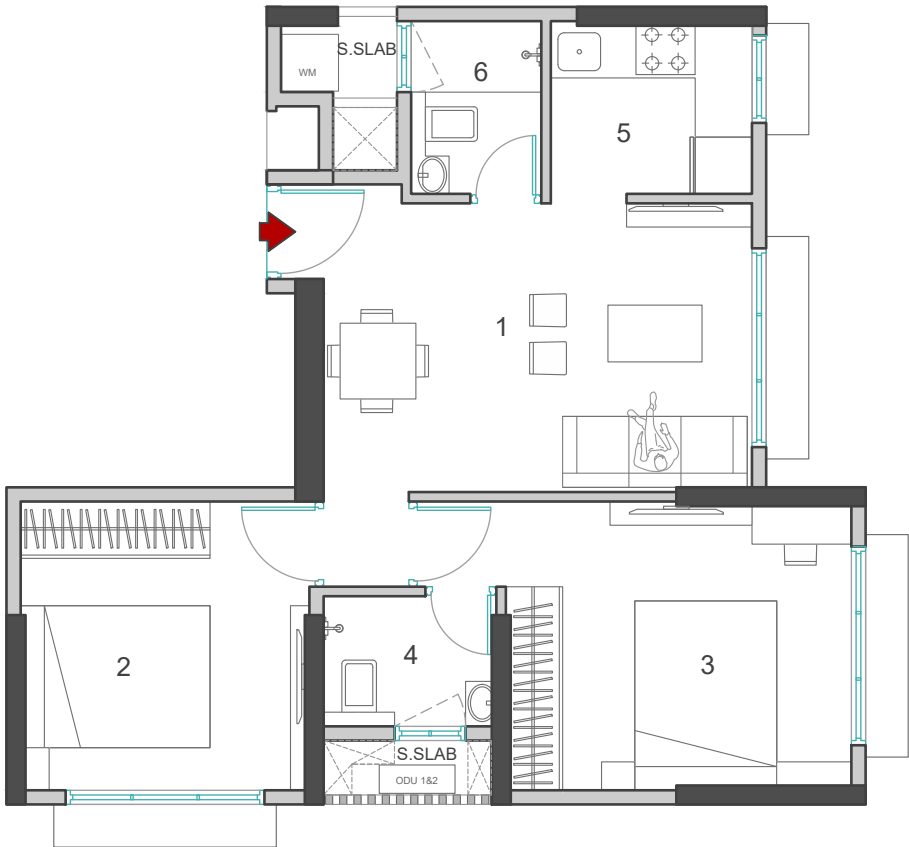

WING C - 2 BHK - Prime