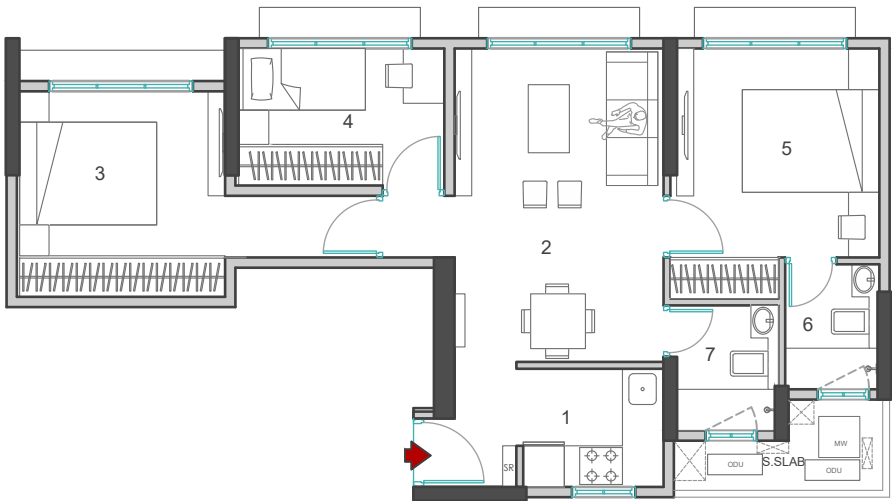

WING A - 2.5 BHK

WING A - 2.5 BHK