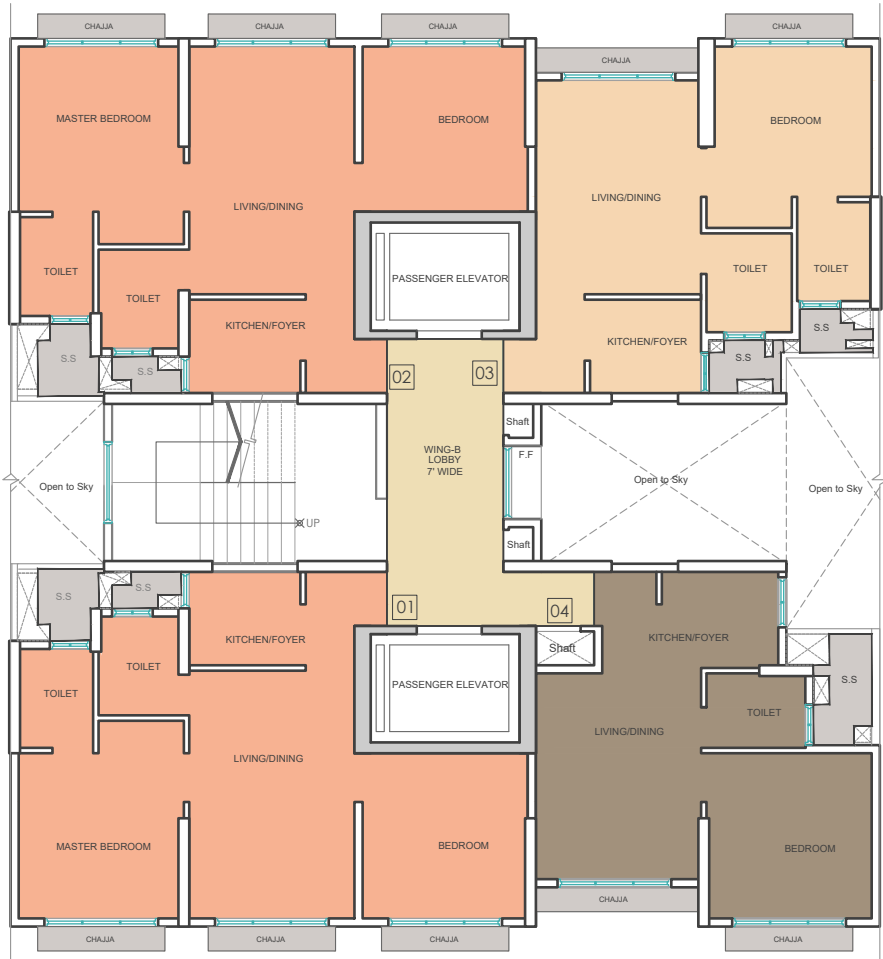

ECA		
WING	FLAT NO	AREA
A	03 & 04	52 Sq.ft
C	03	27 Sq.ft

# WING C - 2 BHK - Prime

WING C - 2BHK Prime		
NO.	PARTICULAR	SIZES
1	LIVING/DINING	14'9" X 10'0"
2	BEDROOM	10'0" X 10'0"
3	MASTER BEDROOM	12'0" X 10'0"
4	TOILET	6'0" X 4'6"
5	KITCHEN	7'0" X 5'9"
6	TOILET	4'6" X 6'0"
RERA CA = 509 SQ FT		

ECA		
WING	FLAT NO	AREA
C	04	17 Sq.ft

# WING A - 2.5 BHK

WING A - 2.5 BHK

NO.	PARTICULAR	SIZES
1	KITCHEN/FOYER	10'0" X 5'9"
2	LIVING/DINING	10'0" X 15'0"
3	BEDROOM	10'0" X 9'9"
4	STUDY	10'0" X 6'6"
5	MASTER BEDROOM	10'0" X 12'0"
6	TOILET	4'6" X 6'0"
7	TOILET	5'3" X 6'0"