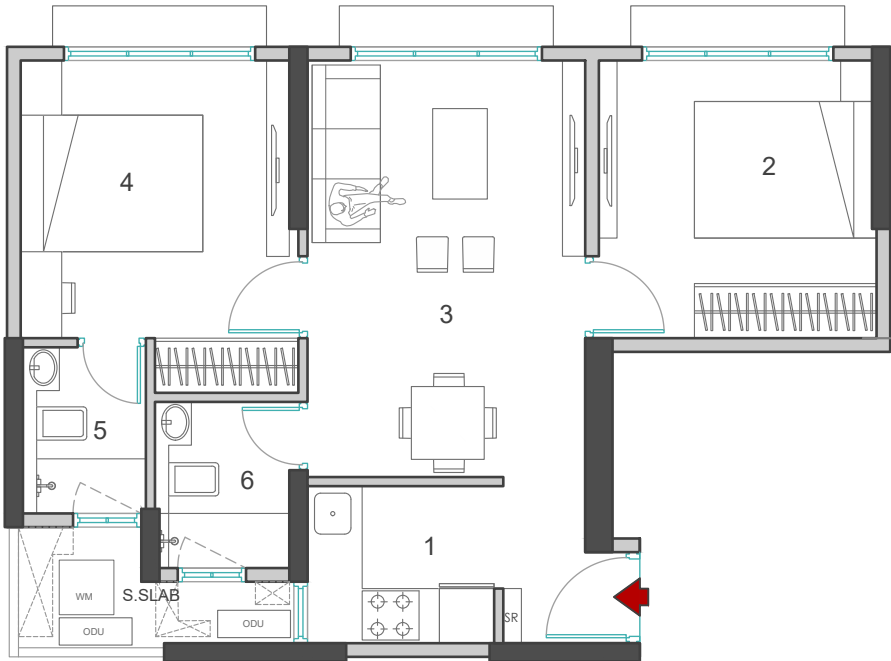

# WING A - 2.5 BHK

WING A - 2.5 BHK

NO.	PARTICULAR	SIZES
1	KITCHEN/FOYER	10'0" X 5'9"
2	LIVING/DINING	10'0" X 15'0"
3	BEDROOM	10'0" X 9'9"
4	STUDY	10'0" X 6'6"
5	MASTER BEDROOM	10'0" X 12'0"
6	TOILET	4'6" X 6'0"
7	TOILET	5'3" X 6'0"

# WING - A

Key Plan

# WING - C

Open to Sky

UP

N

Key Plan

# WING B - 2 BHK

WING B - 2BHK

NO.	PARTICULAR	SIZES
1	KITCHEN/FOYER	10'0" X 5'9"
2	BEDROOM	10'0" X 10'0"
3	LIVING/DINING	10'0" X 15'0"
4	MASTER BEDROOM	10'0" X 12'0"
5	TOILET	4'6" X 6'0"
6	TOILET	5'3" X 6'0"