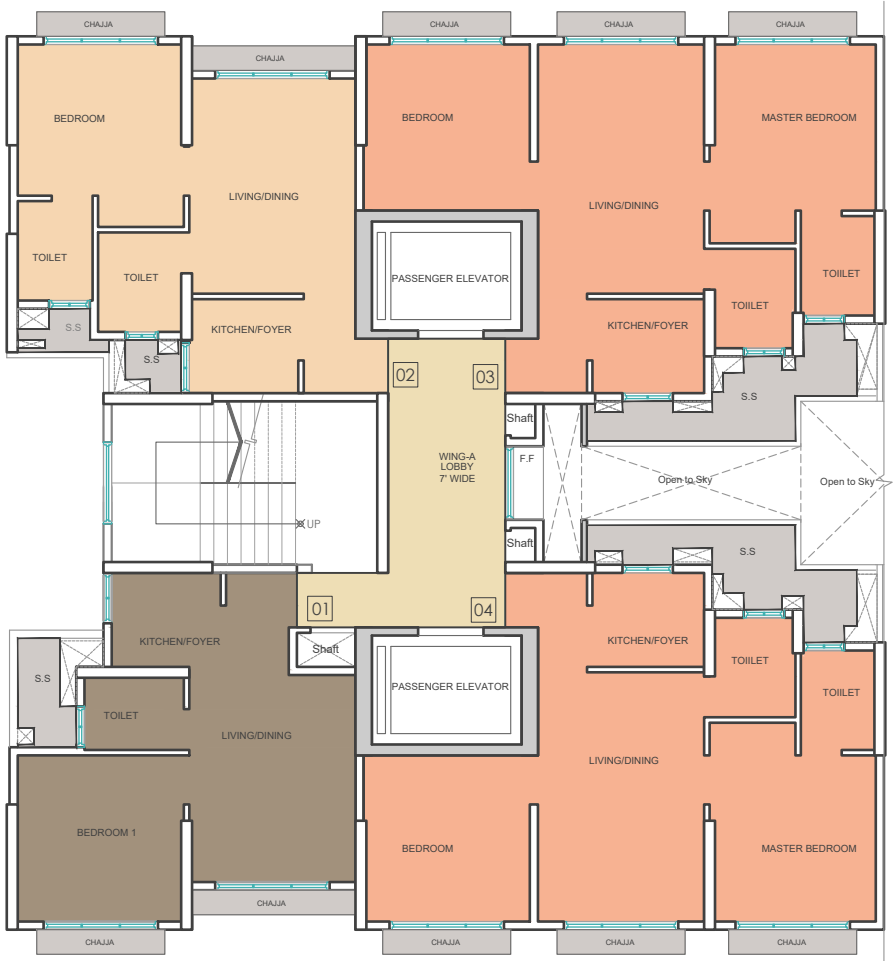

WING - A

Key Plan