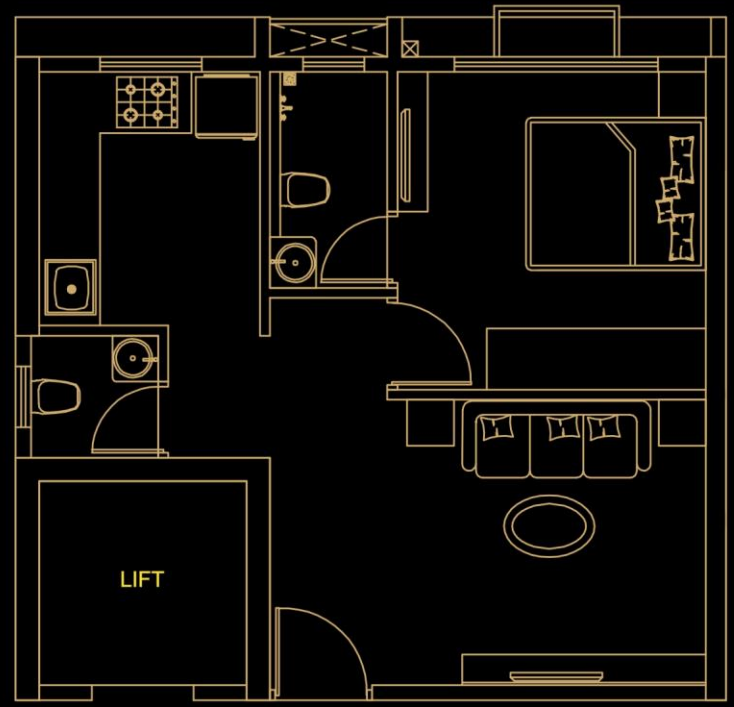

I BHK DELUXE

305 SQ. FT.

I BHK GRANDE

380 SQ. FT.

2 BHK DELUXE

440 SQ. FT.

TYPICAL FLOOR PLAN