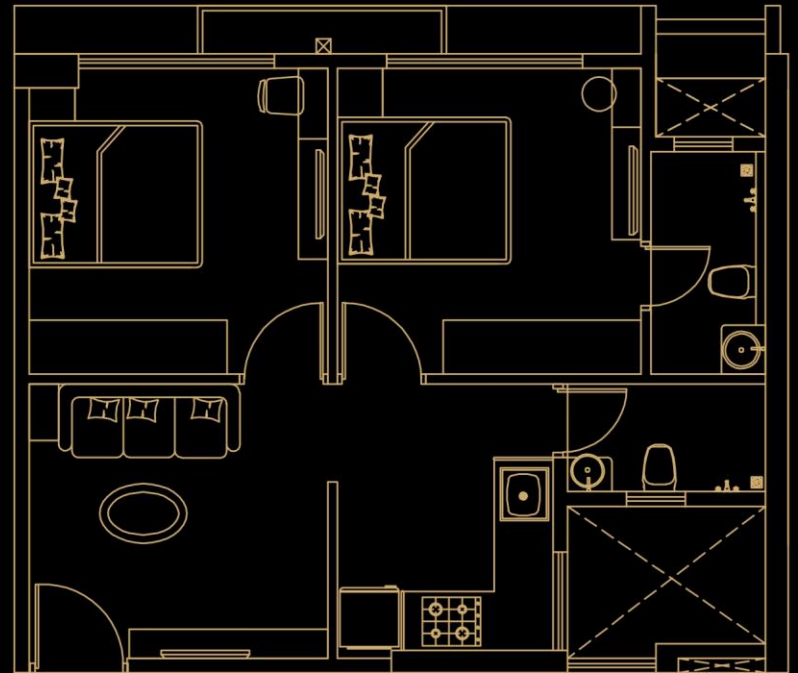

I BHK DELUXE

305 SQ. FT.

I BHK GRANDE

380 SQ. FT.

2 BHK DELUXE

440 SQ. FT.

TYPICAL FLOOR PLAN