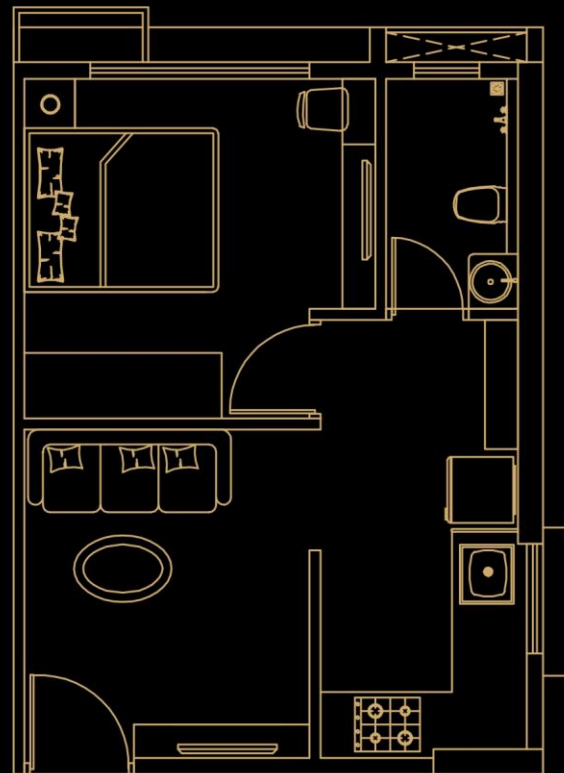

I BHK DELUXE

305 SQ. FT.

I BHK GRANDE

380 SQ. FT.

2 BHK DELUXE

440 SQ. FT.

TYPICAL FLOOR PLAN