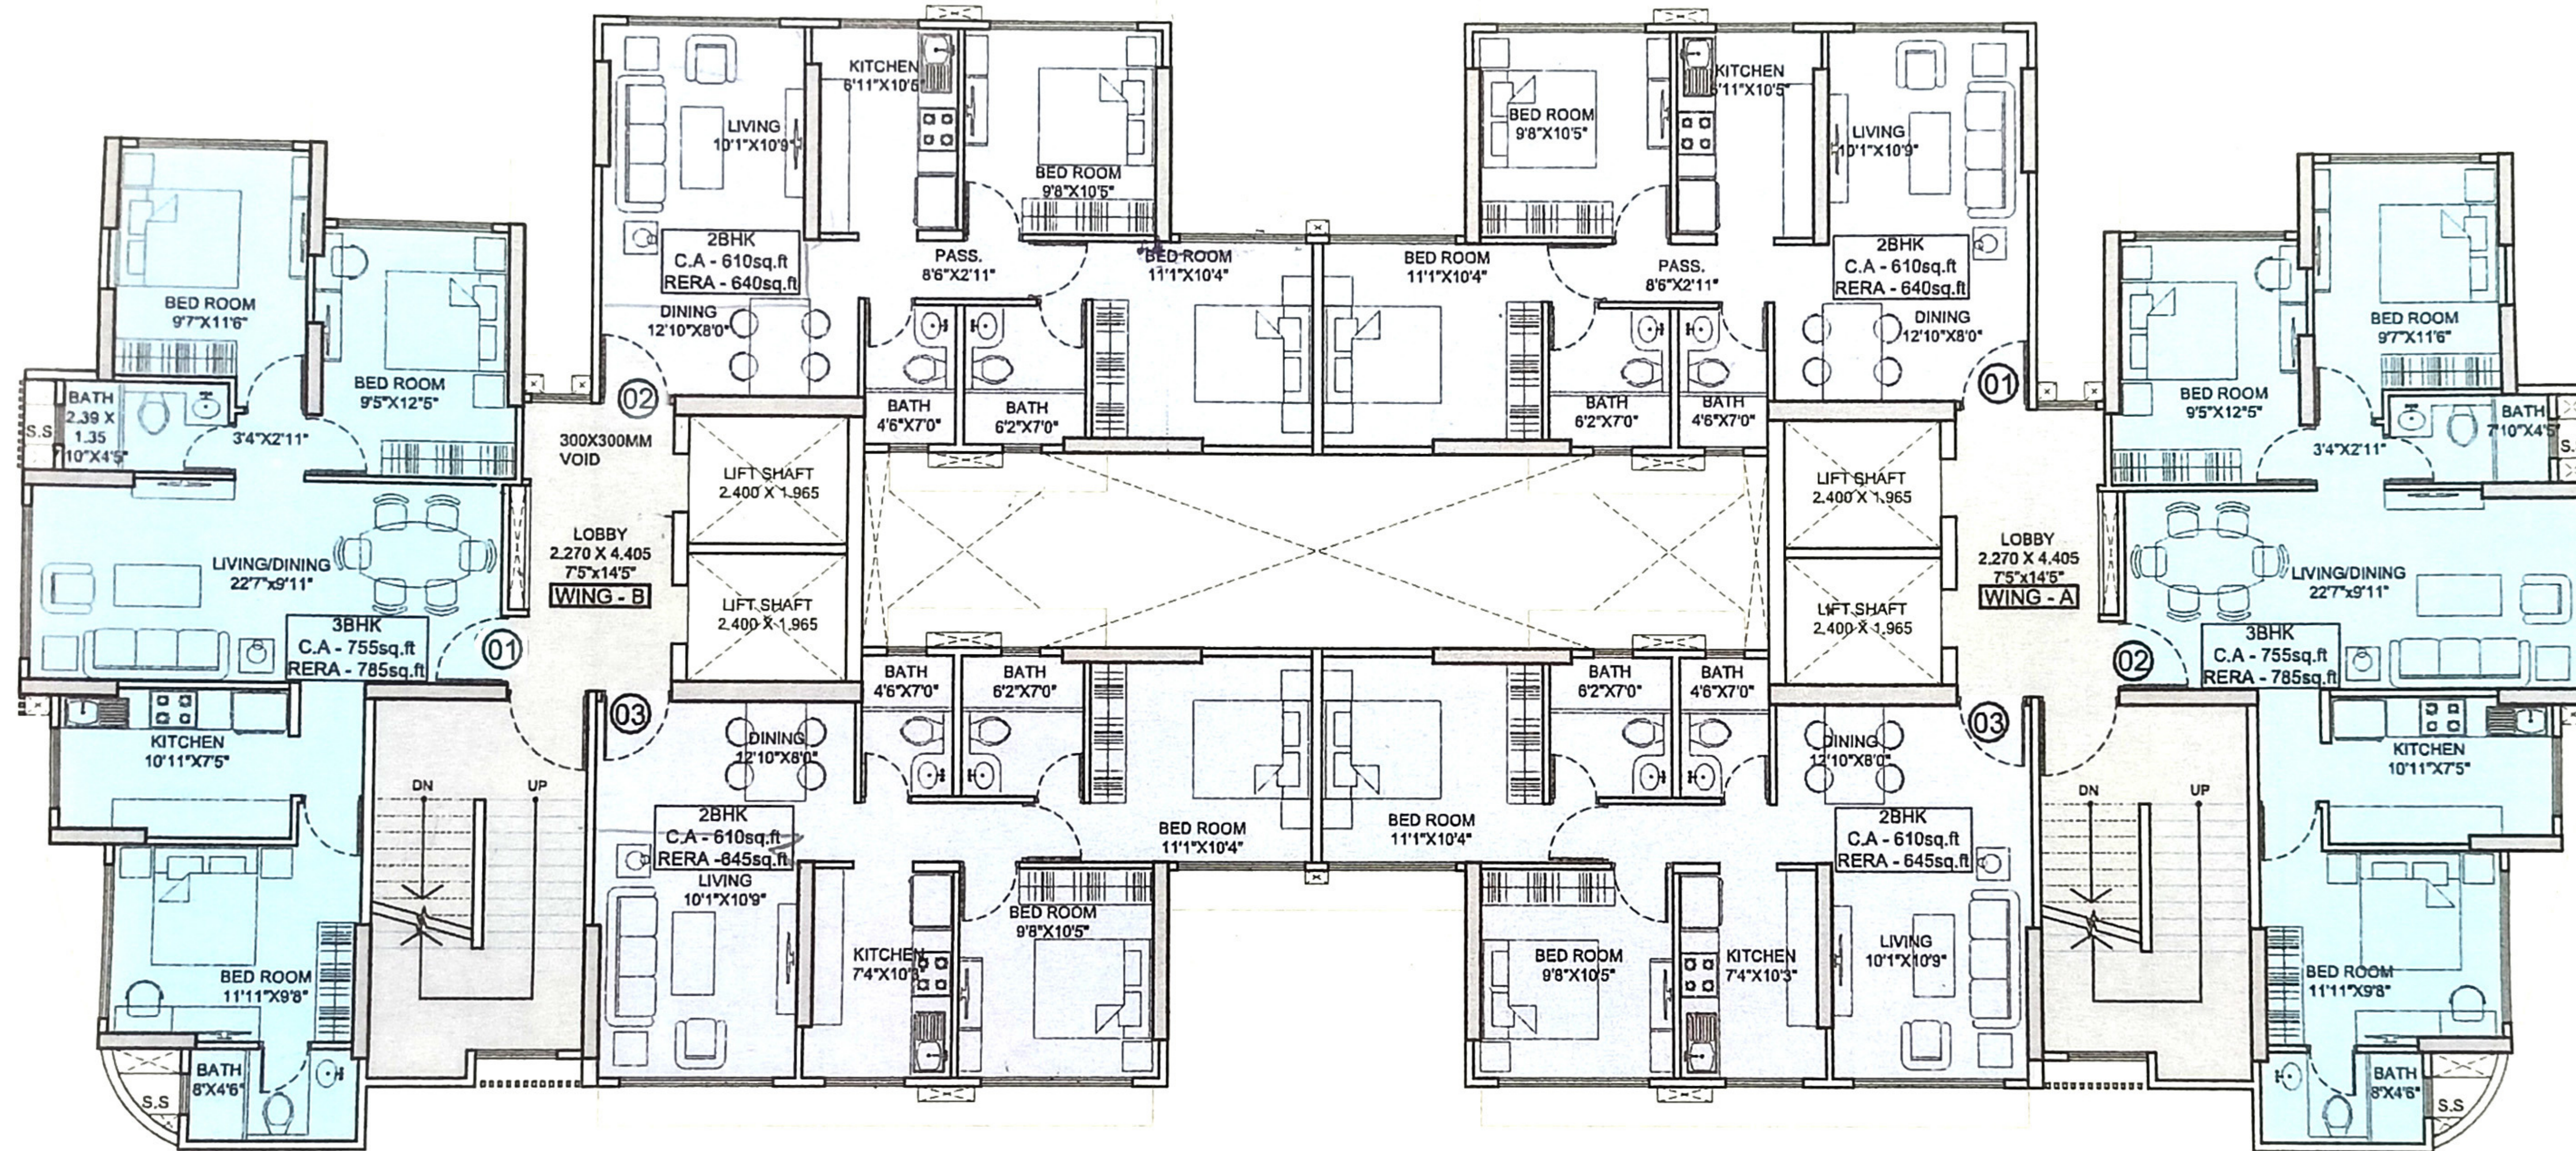

PASSCODE HAPPINESS

By VGM - A Mittal Group company

MahaRERA #P51800023064

Typical
1st,2nd,3rd,4th,5th,6th,8th,9th FLOOR PLAN

SCALE:- 1:100

PASSCODE HAPPINESS

MahaRERA #P51800023064

By VGM - A Mittal Group company

7TH FLOOR PLAN (REFUGE FLOOR)

SCALE:- 1:100

PASSCODE HAPPINESS

By VGM - A Mittal Group company

MahaRERA #P51800023064

11TH FLOOR PLAN
SCALE:- 1:100

PASSCODE HAPPINESS

MahaRERA #P51800023064