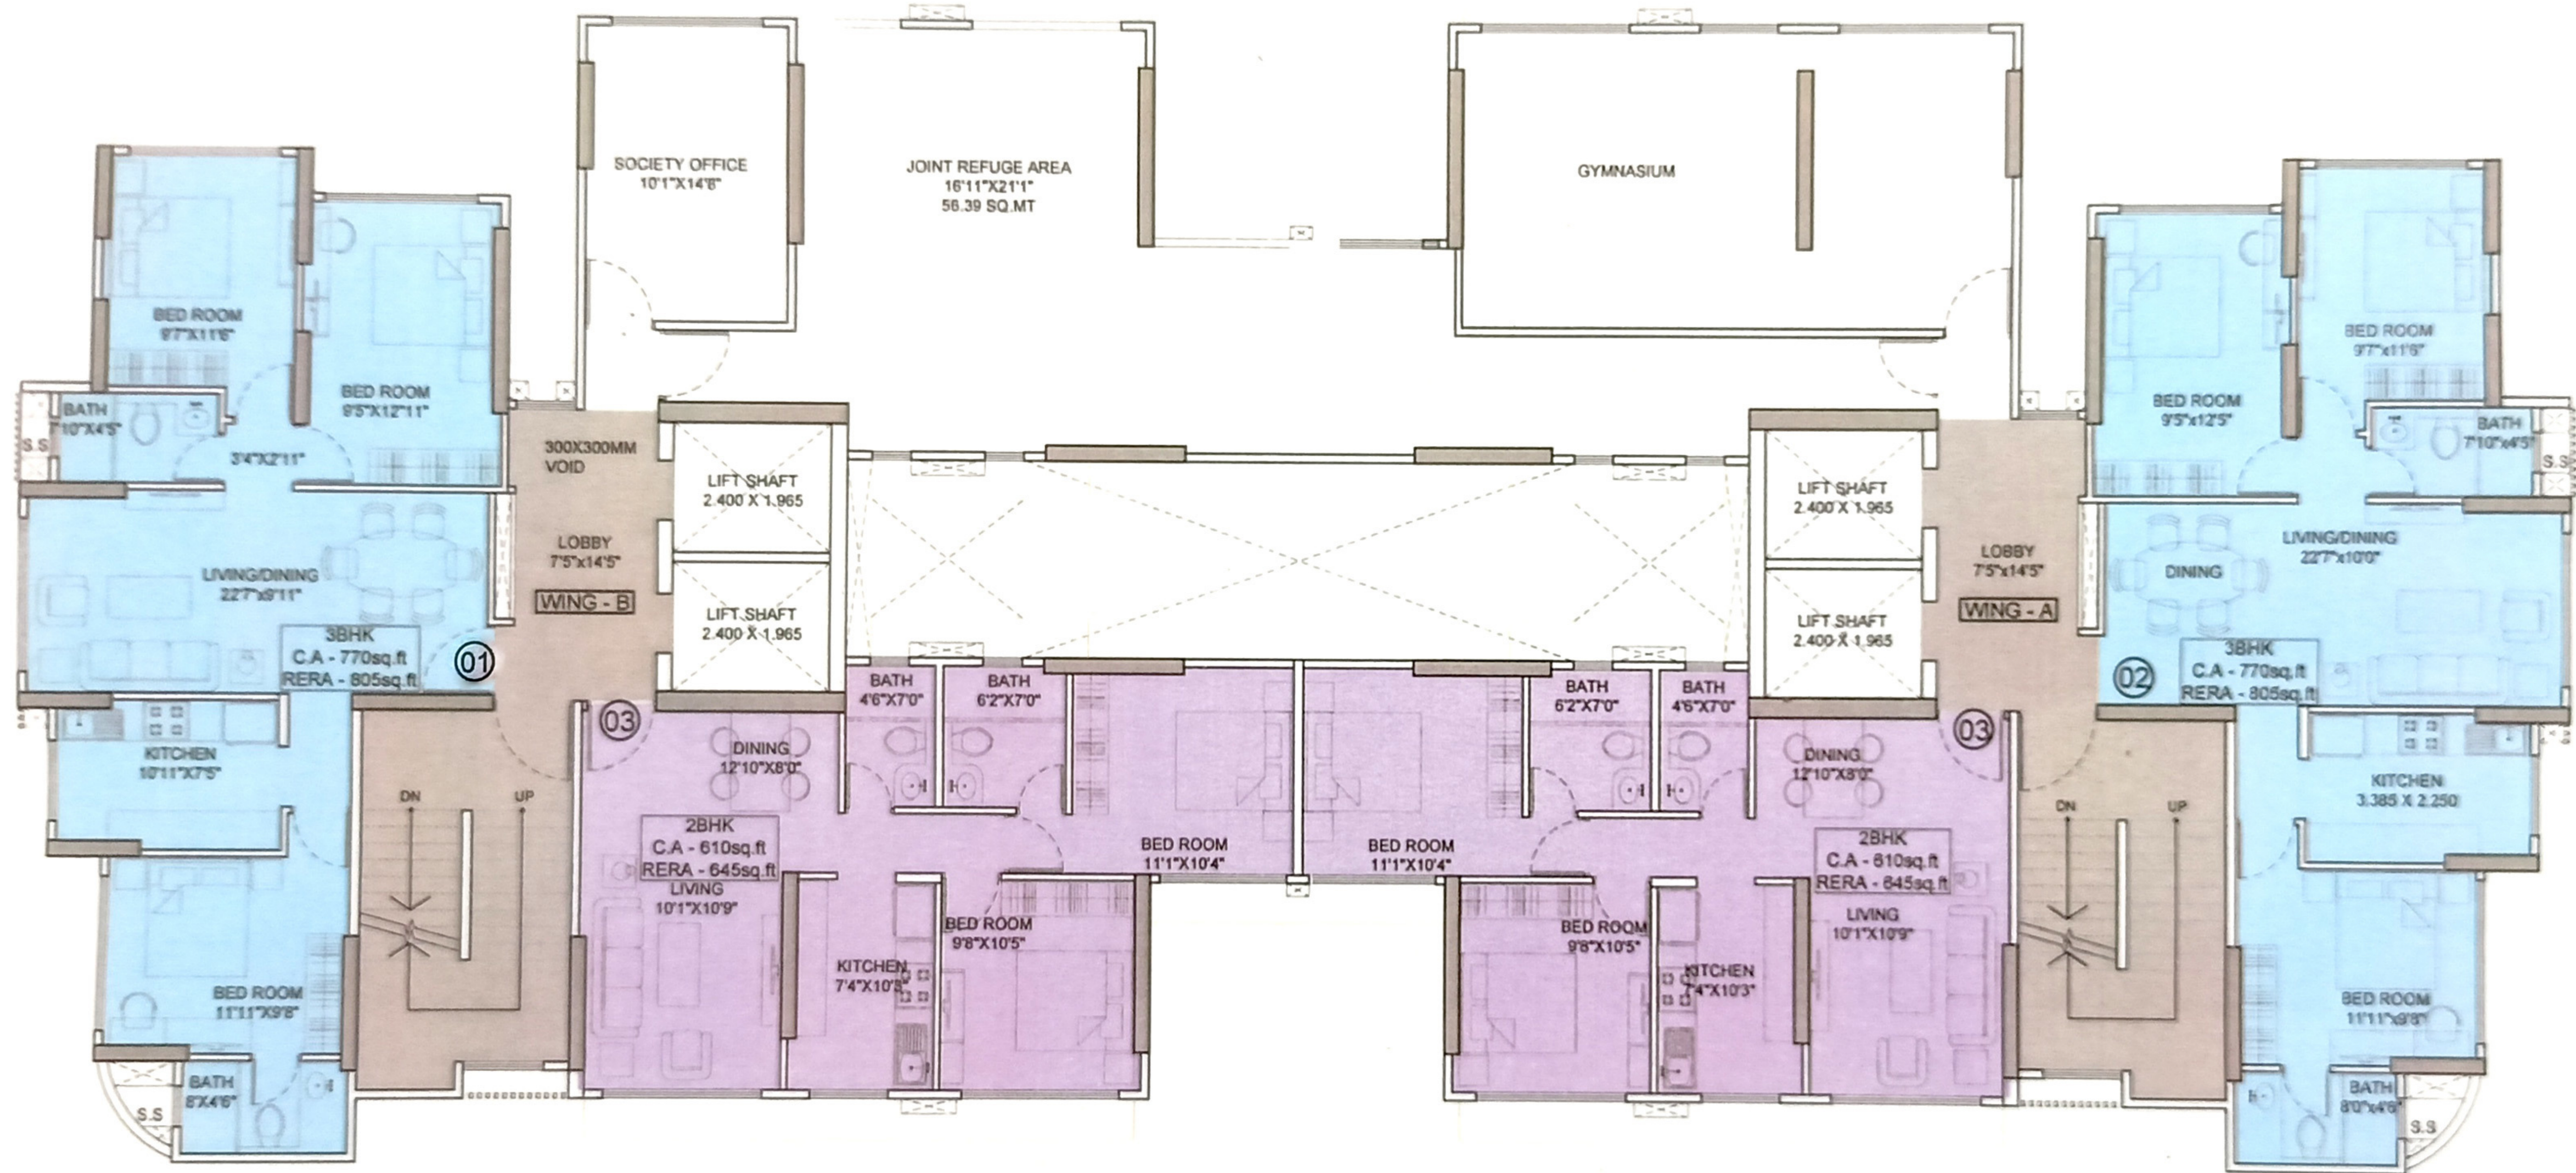

PASSCODE HAPPINESS

By VGM - A Mittal Group company

MahaRERA #P51800023064

Typical
1st,2nd,3rd,4th,5th,6th,8th,9th FLOOR PLAN

SCALE:- 1:100

PASSCODE HAPPINESS

MahaRERA #P51800023064

By VGM - A Mittal Group company

7TH FLOOR PLAN (REFUGE FLOOR)

SCALE:- 1:100

PASSCODE HAPPINESS

By VGM - A Mittal Group company

MahaRERA #P51800023064

11TH FLOOR PLAN
SCALE:- 1:100

PASSCODE HAPPINESS

MahaRERA #P51800023064