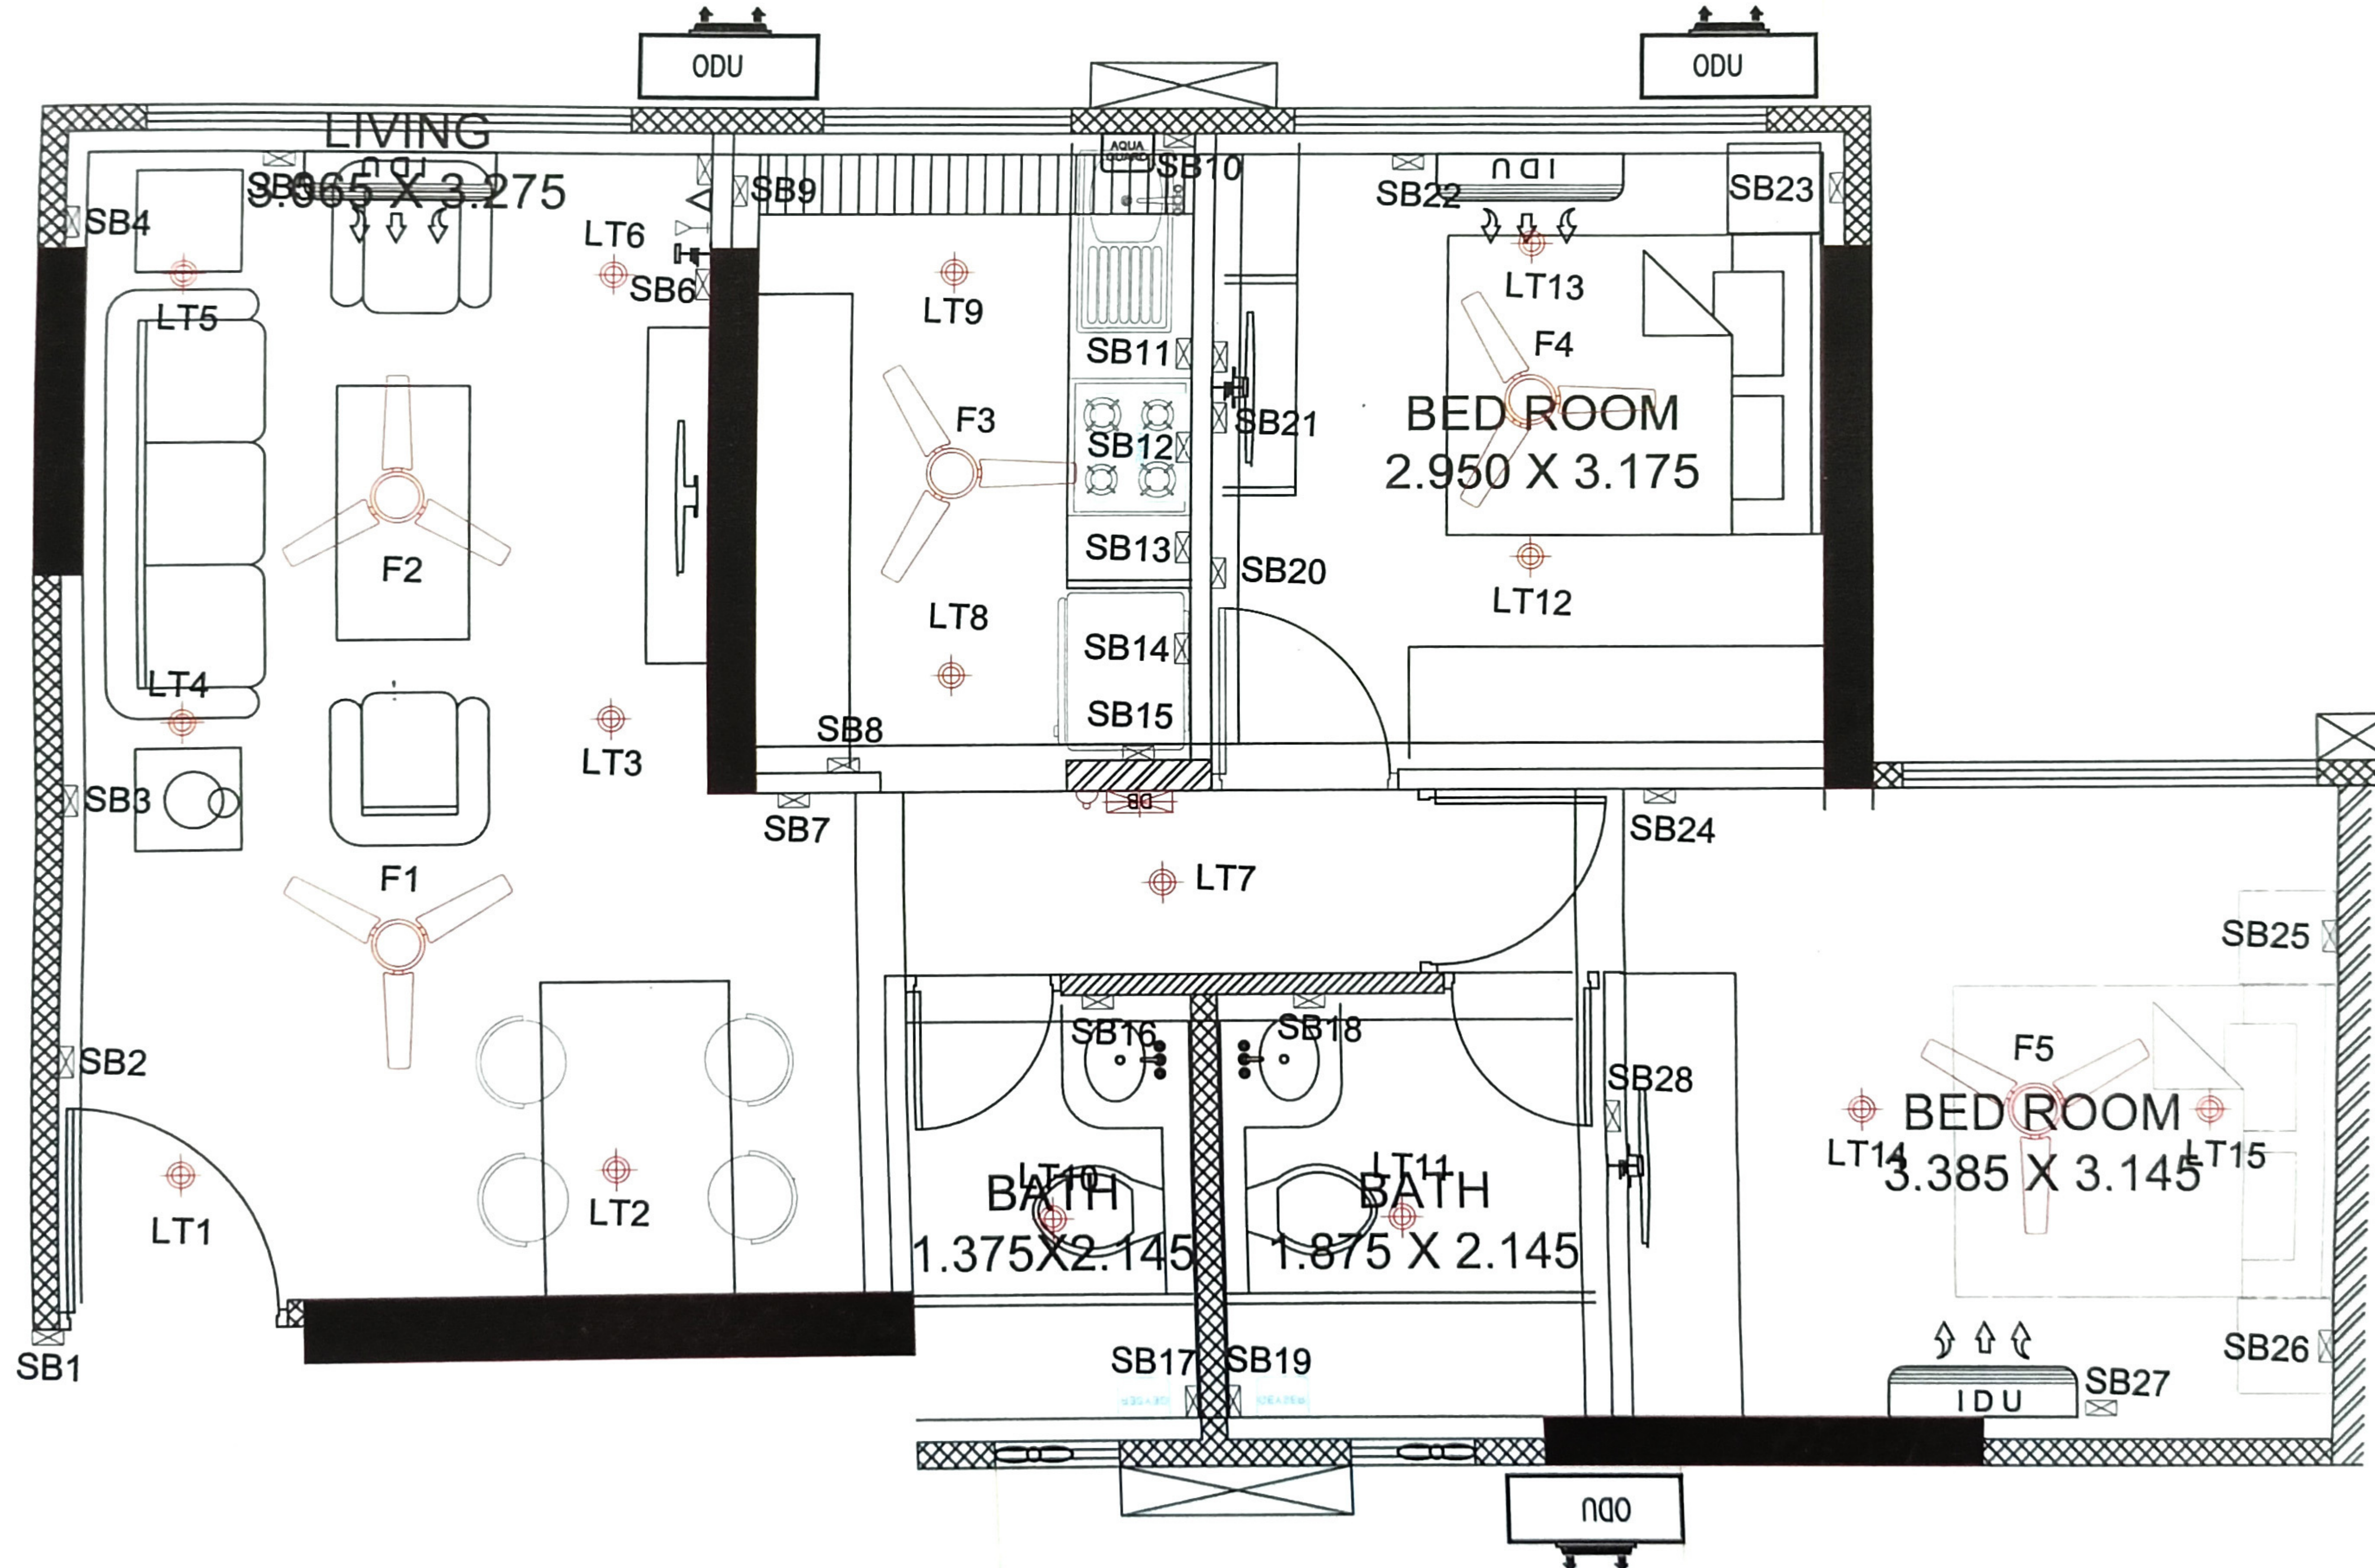

11TH FLOOR PLAN
SCALE:- 1:100

PASSCODE HAPPINESS

MahaRERA #P51800023064

By VGM - A Mittal Group company

2BHK