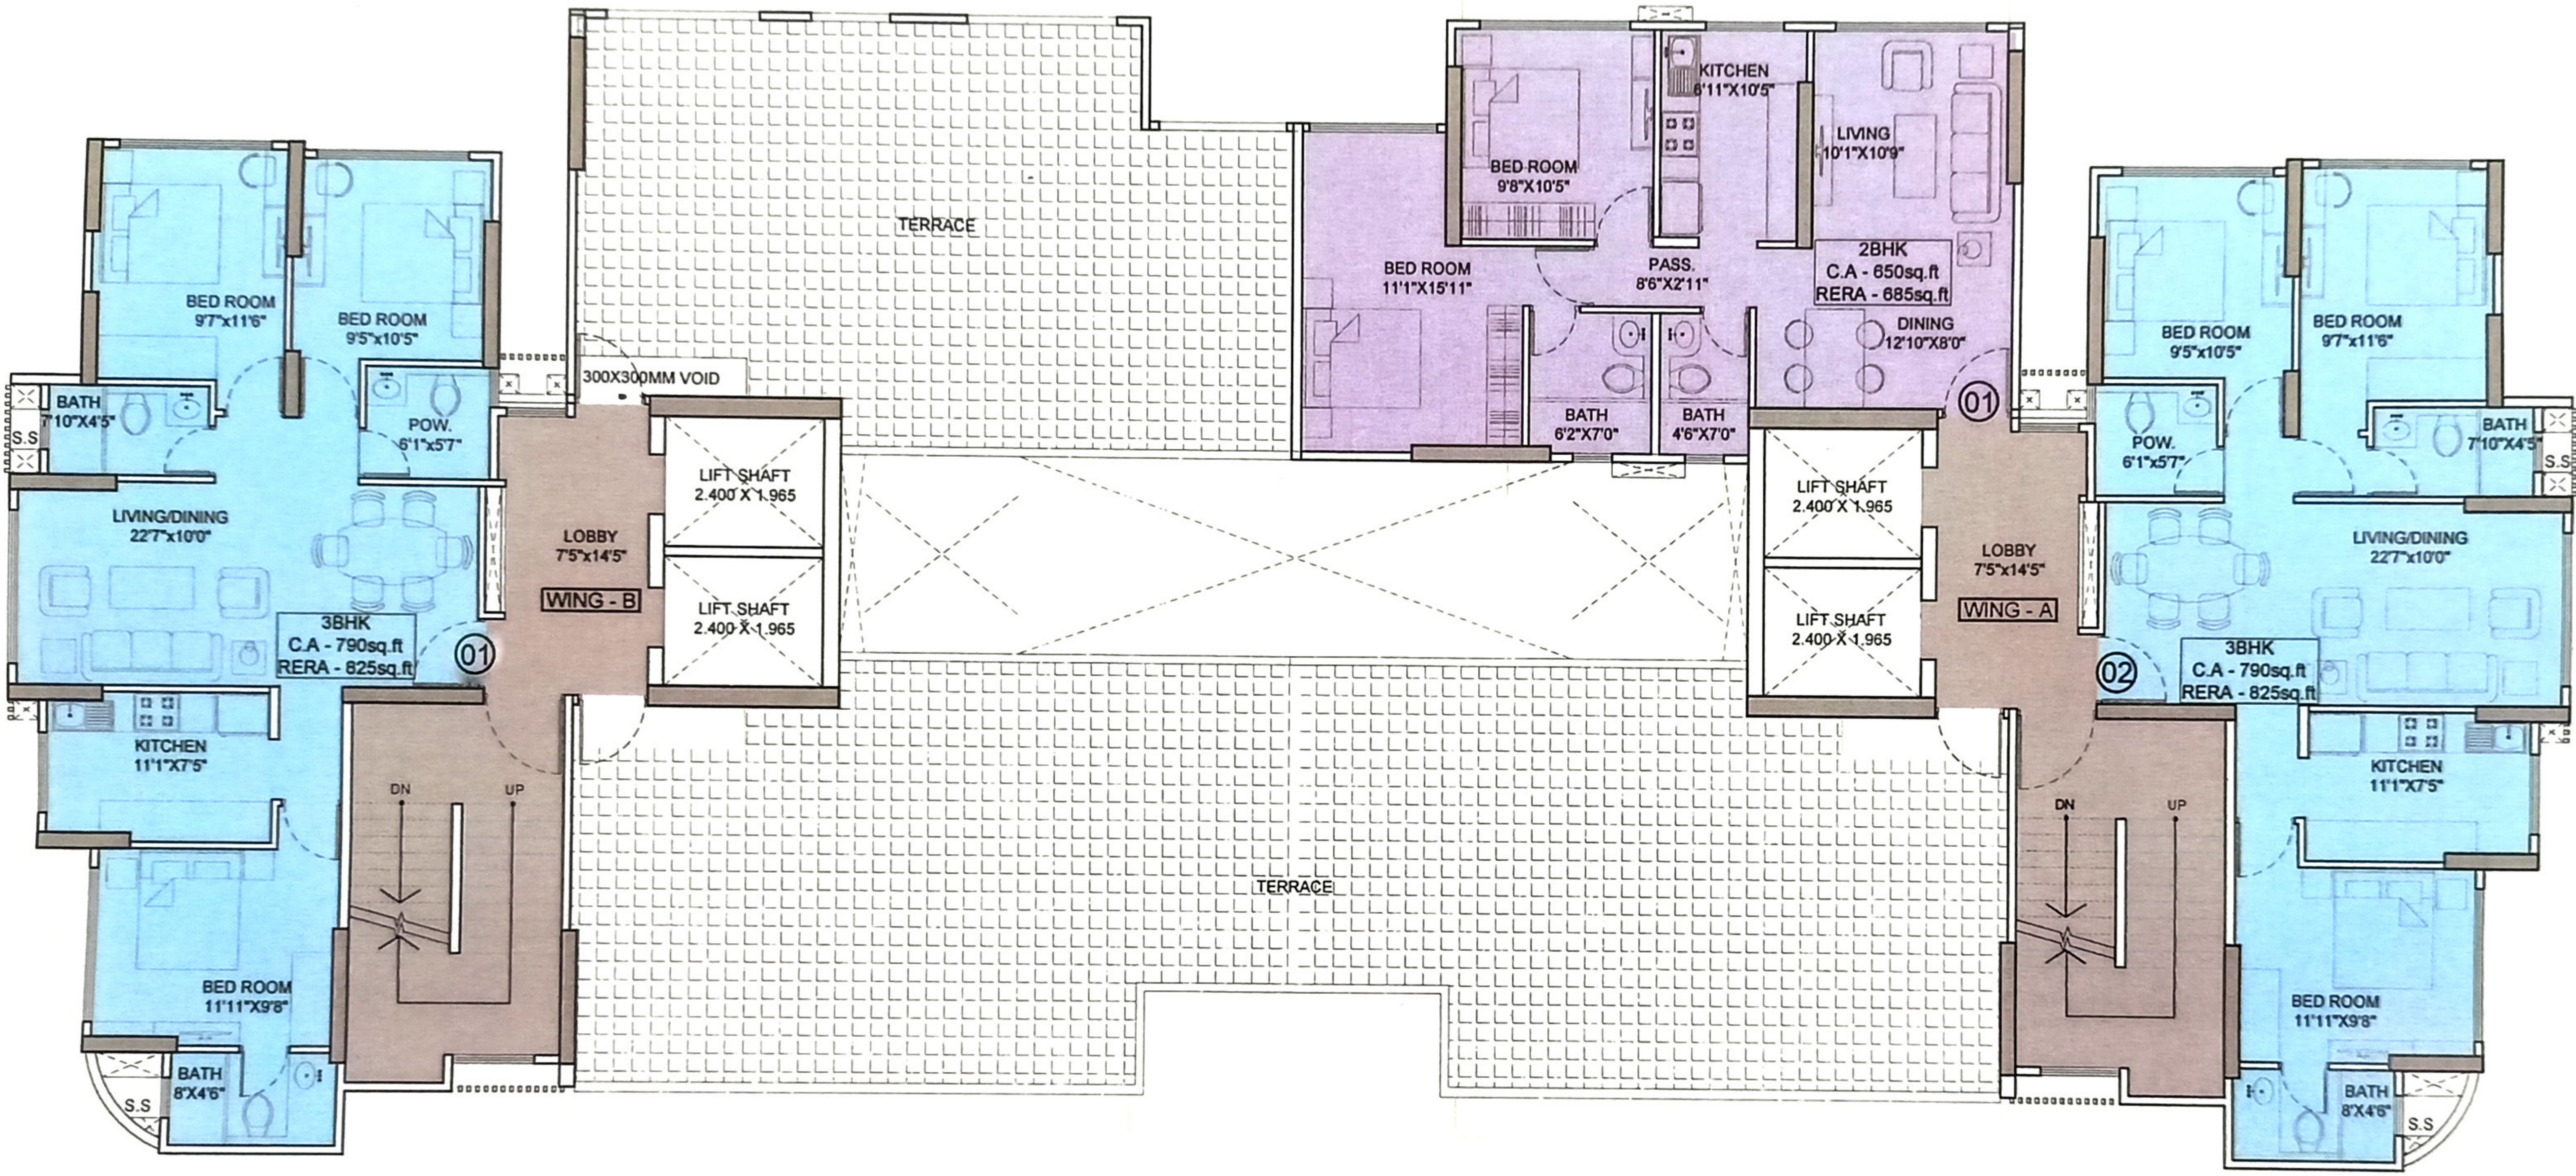

PASSCODE HAPPINESS

By VGM - A Mittal Group company

MahaRERA #P51800023064

Typical
1st,2nd,3rd,4th,5th,6th,8th,9th FLOOR PLAN

SCALE:- 1:100

PASSCODE HAPPINESS

MahaRERA #P51800023064

By VGM - A Mittal Group company

7TH FLOOR PLAN (REFUGE FLOOR)

SCALE:- 1:100

PASSCODE HAPPINESS

By VGM - A Mittal Group company

MahaRERA #P51800023064

11TH FLOOR PLAN
SCALE:- 1:100

PASSCODE HAPPINESS

MahaRERA #P51800023064