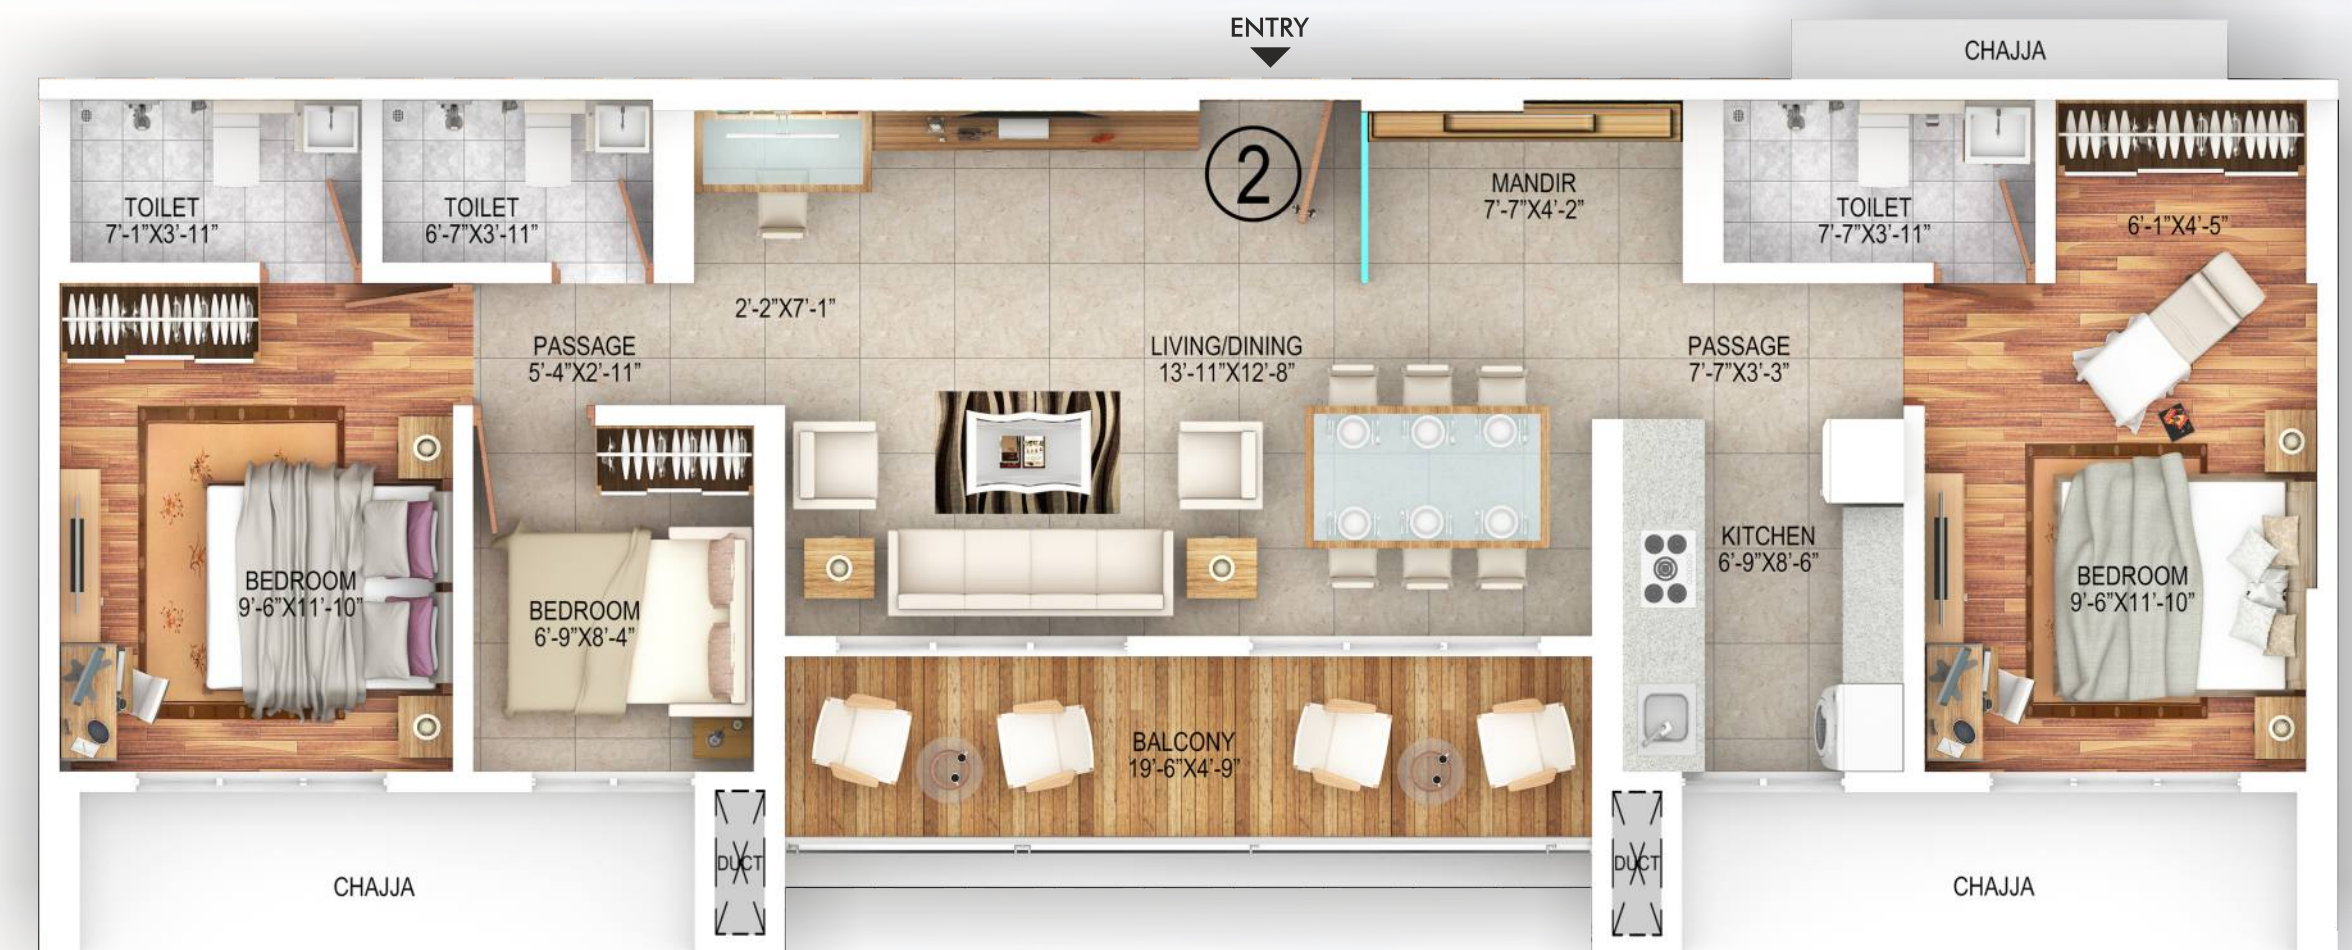

WING B - LEVEL 13<sup>TH</sup>  
 4BHK - EAST VIEW SKY VILLA

WING B - LEVEL 13<sup>TH</sup>  
 4BHK - EAST VIEW SKY VILLA

FLAT	CARPET AREA	BALCONY	TOTAL
1301	678 sqft	96 sqft	774 sqft
1302	674 sqft	96 sqft	770 sqft
TOTAL RERA CARPET		1544 sqft	

WING B - LEVEL 13<sup>TH</sup>  
2 BHK - EAST VIEW SKY VILLA

FLAT	CARPET AREA	BALCONY	TOTAL
1301	678 sqft	96 sqft	774 sqft
1302	674 sqft	96 sqft	770 sqft
1303			
1304			

WING B - LEVEL 14<sup>TH</sup>  
2 BHK - EAST VIEW SKY VILLA

FLAT	CARPET AREA	BALCONY	TOTAL
1401	662 sqft	60 sqft	722 sqft
1402	667.47 sqft	51.23 sqft	719 sqft

WING A - LEVEL 16<sup>TH</sup>  
3 BHK - WEST VIEW SKY VILLA

WING A - LEVEL 16<sup>TH</sup>  
3 BHK - WEST VIEW SKY VILLA

FLAT	CARPET AREA	BALCONY	TOTAL
1603	406 sqft	53 sqft	459 sqft
1604	404 sqft	53 sqft	457 sqft
TOTAL RERA CARPET		916 sqft	

WING A - LEVEL 16<sup>TH</sup>  
 1 BHK - WEST VIEW SKY VILLA

FLAT	CARPET AREA	BALCONY	TOTAL
1604	404 sqft	53 sqft	457 sqft