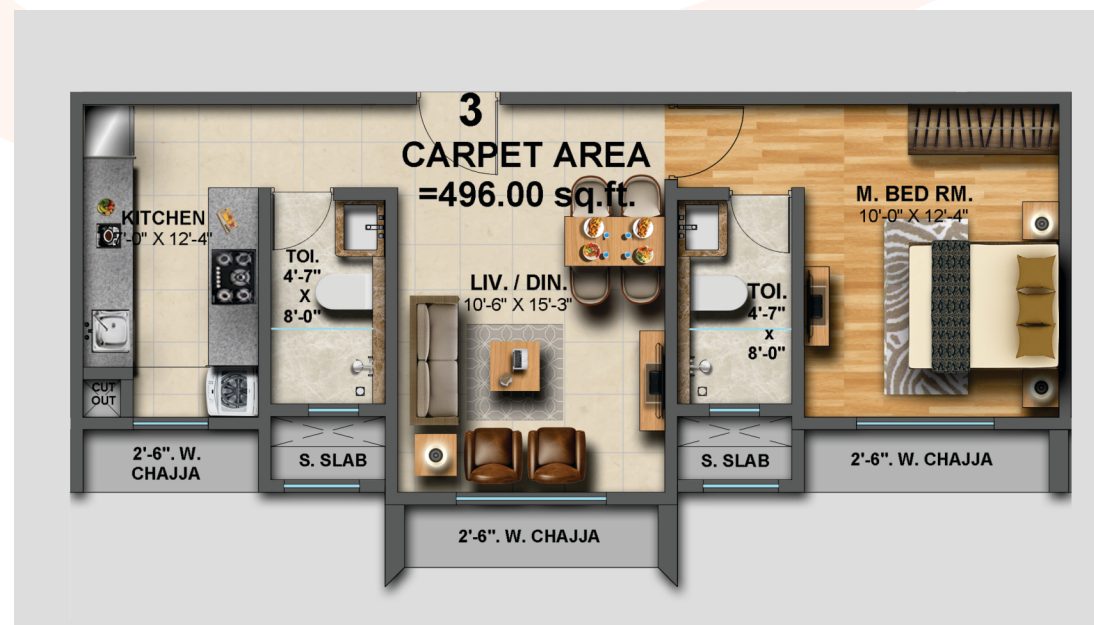

## 2BHK

Carpet area as per  
MahaRERA - 679.00 sq.ft.

## 3BHK

Carpet area as per  
MahaRERA - 922.00 sq.ft.

## 1BHK

Carpet area as per  
MahaRERA - 496.00 sq.ft.

## LOBBY