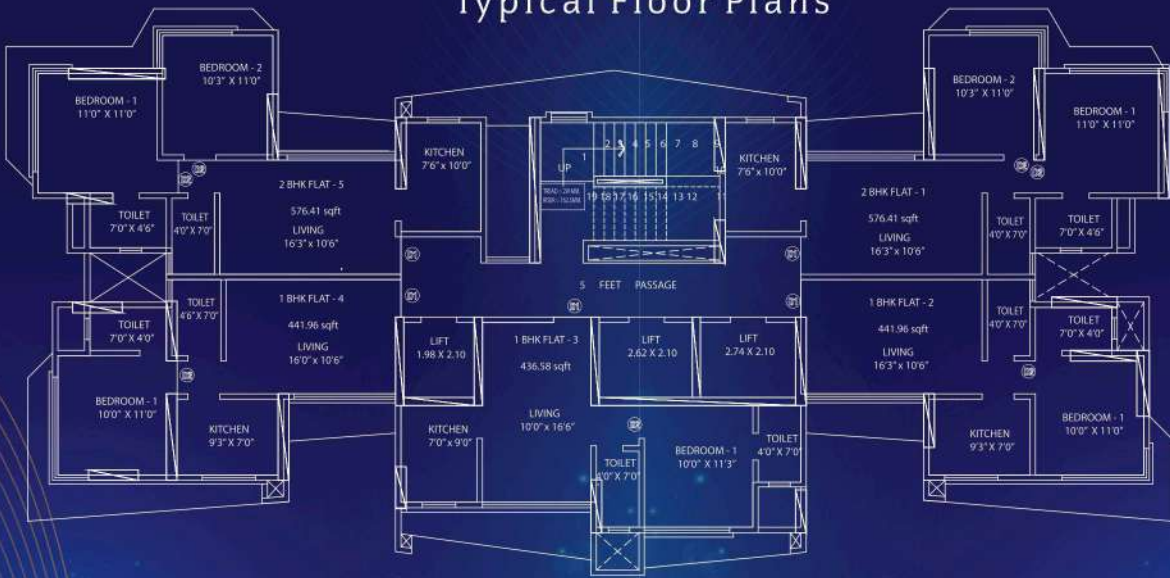

Typical Floor Plans

1 BHK
Carpet Area 441.96 Sq.Ft.

2 BHK
Carpet Area 576.31 Sq.Ft.