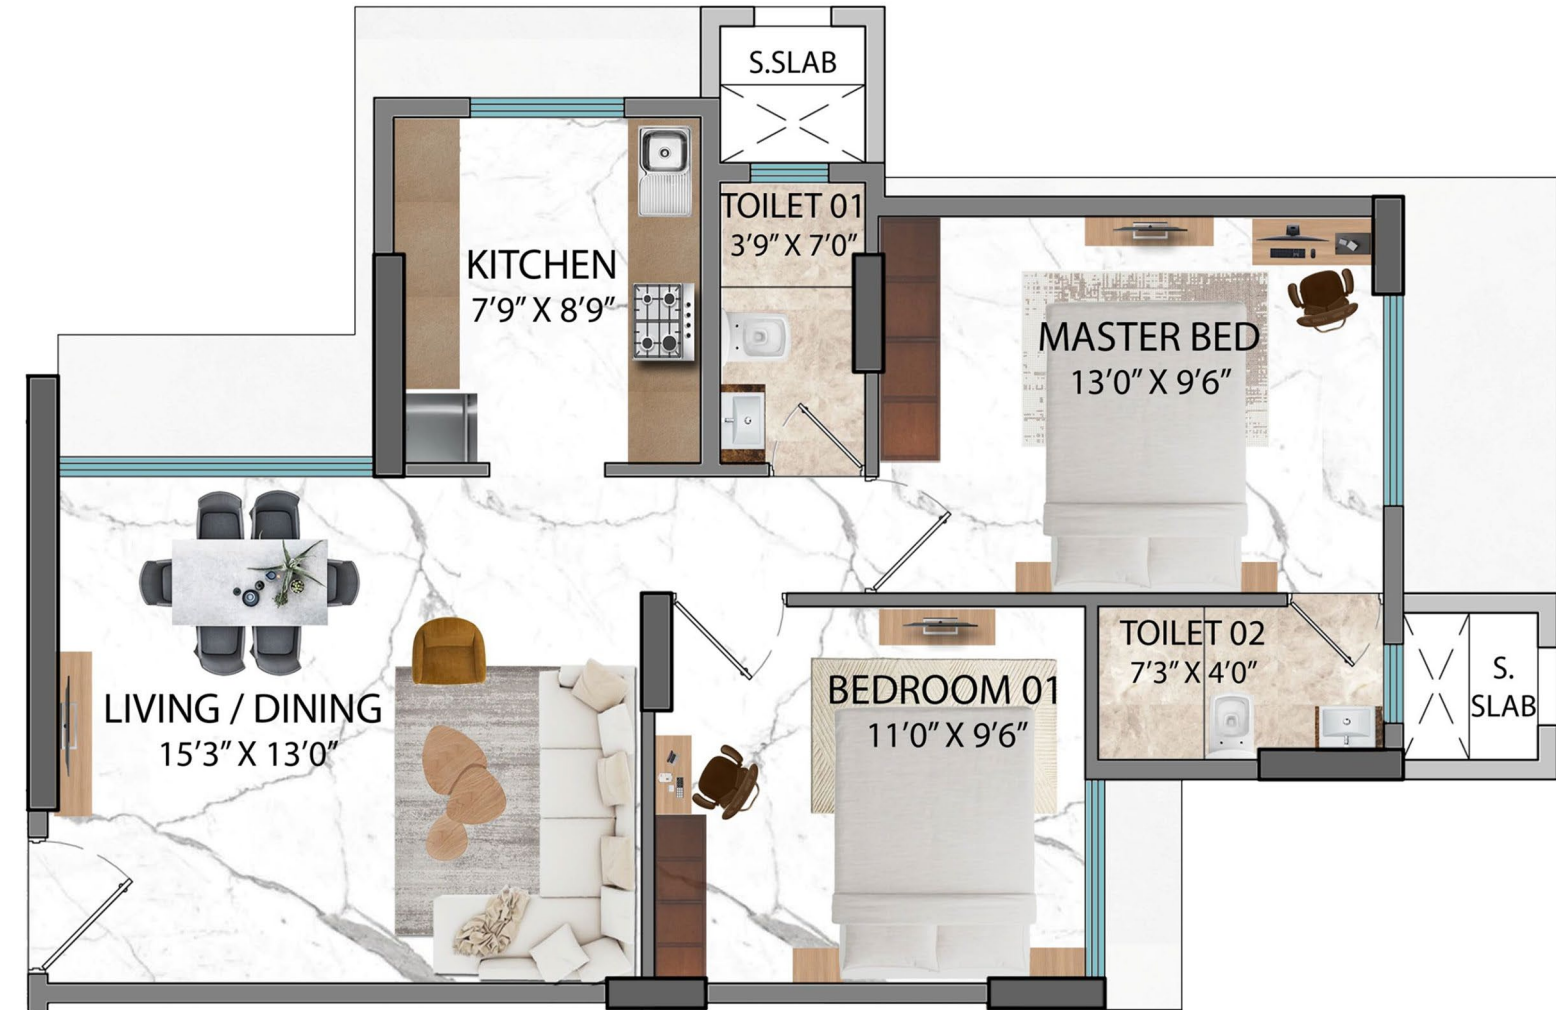

Typical FLOOR PLAN

One BHK PLAN

RERA Carpet Area: 324 sq.ft.

Two BHK PLAN

RERA Carpet Area: 584 sq.ft.

Three BHK PLAN

RERA Carpet Area: 831 sq.ft.

Penthouse PLAN

RERA Carpet Area: 1148 sq.ft. + 538 sq.ft. Pocket Terrace