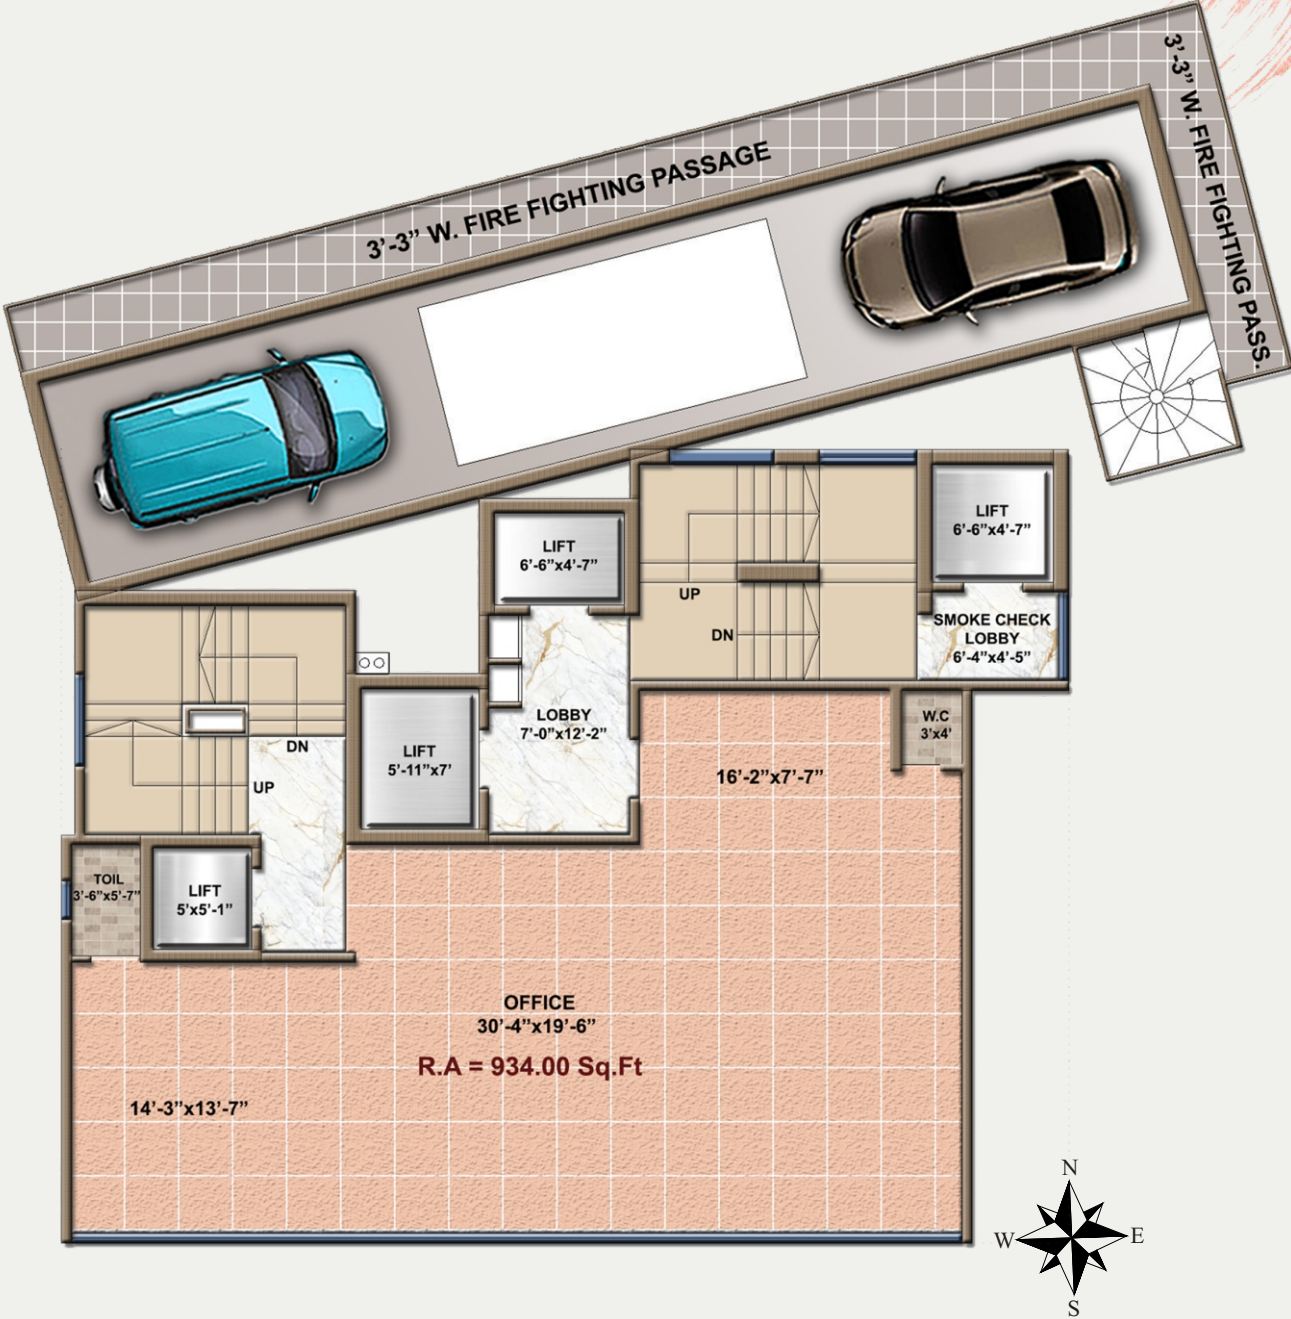

1st & 2nd Floor Plan

934 Sq Ft Rera Carpet Area

Typical Floor Plan

Isometric

393 Sq Ft Rera Carpet Area