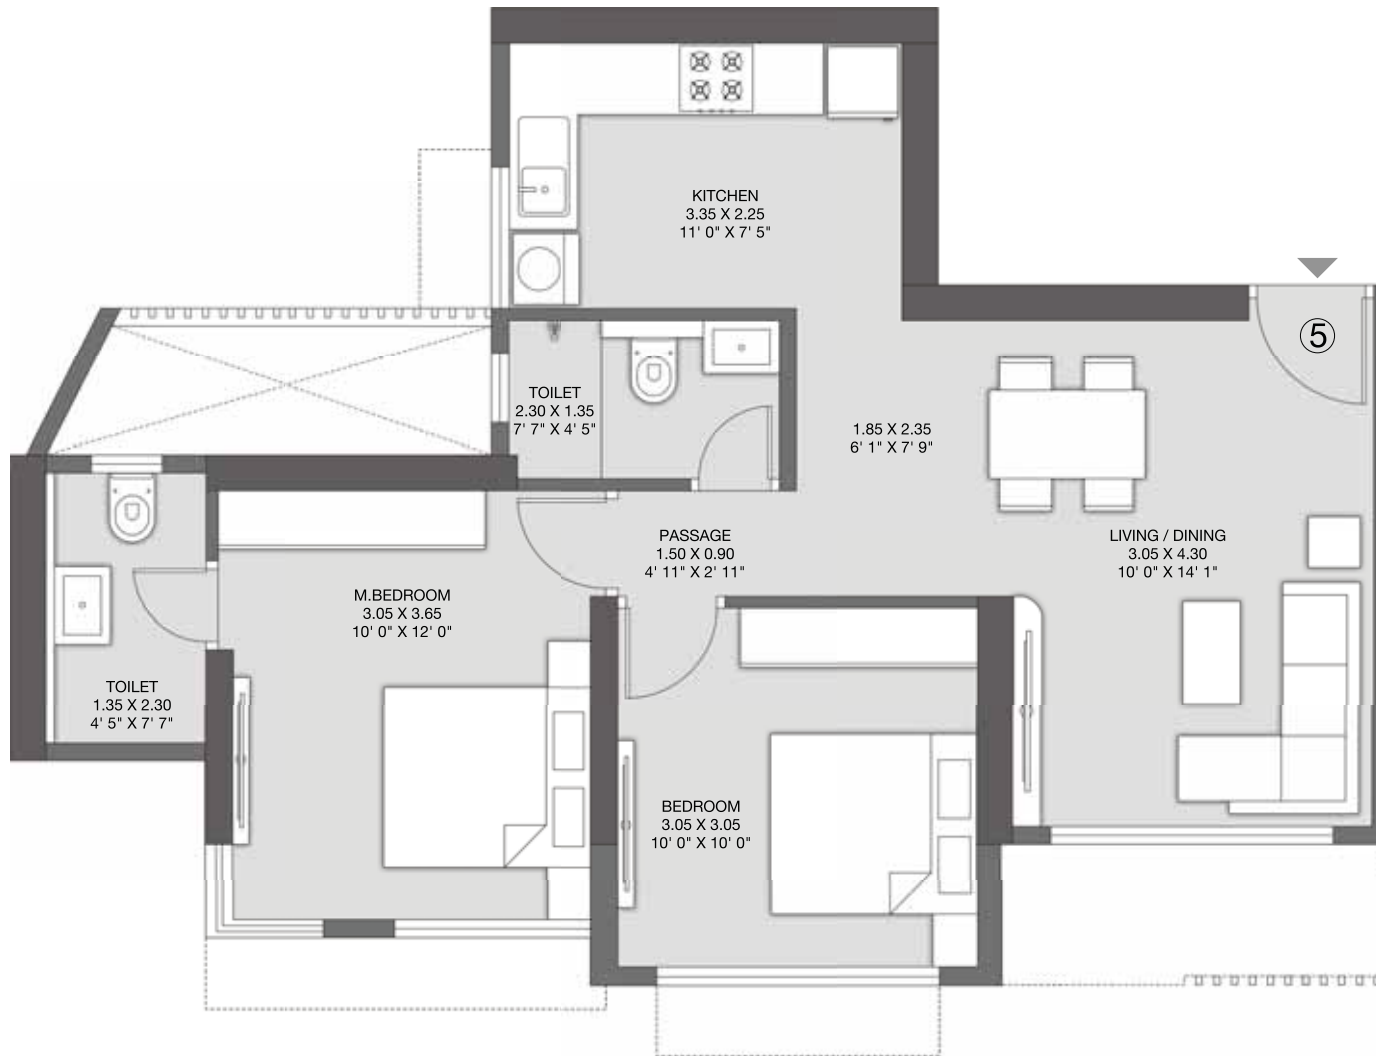

1 BHK

WING C & D

The furniture, decorative items, etc. shown in the plan are only suggested and the same are not intended or obligated to be provided as per specifications and/or service in the flat/ unit and does not form part of the standard specifications. The plan represents unit series 1 of wing C 1 Sq m = 10.764 Sq ft.

1 BHK

WING C & D

The furniture, decorative items, etc. shown in the plan are only suggested and the same are not intended or obligated to be provided as per specifications and/or service in the flat/ unit and does not form part of the standard specifications. The plan represents unit series 2 of wing C 1 Sq m = 10.764 Sq ft.

1 BHK

WING C & D

The furniture, decorative items, etc. shown in the plan are only suggested and the same are not intended or obligated to be provided as per specifications and/or service in the flat/ unit and does not form part of the standard specifications. The plan represents unit series 3 of wing C 1 Sq m = 10.764 Sq ft.

1 BHK

WING C & D

The furniture, decorative items, etc. shown in the plan are only suggested and the same are not intended or obligated to be provided as per specifications and/or service in the flat/ unit and does not form part of the standard specifications. The plan represents unit series 4 of wing C 1 Sq m = 10.764 Sq ft.