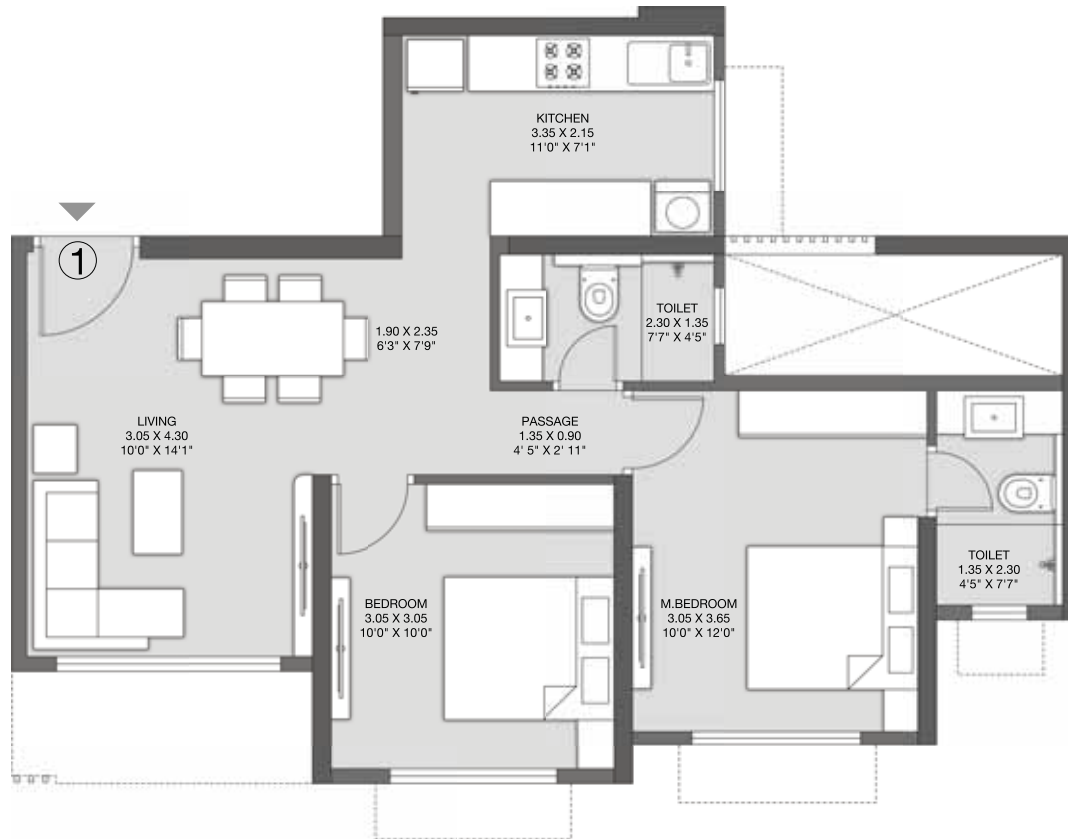

WING C

REFUGE FLOOR PLAN

FLOOR: 15TH, 22ND & 29TH

The furniture, decorative items, etc. shown in the plan are only suggested and the same are not intended or obligated to be provided as per specifications and/or service in the flat/ unit and does not form part of the standard specifications. 1 Sq m = 10.764 Sq ft.

WING C

REFUGE FLOOR PLAN

FLOOR: 36TH

The furniture, decorative items, etc. shown in the plan are only suggested and the same are not intended or obligated to be provided as per specifications and/or service in the flat/ unit and does not form part of the standard specifications. 1 Sq m = 10.764 Sq ft.

2 BHK

WING A & B

The furniture, decorative items, etc. shown in the plan are only suggested and the same are not intended or obligated to be provided as per specifications and/or service in the flat/ unit and does not form part of the standard specifications. The plan represents unit series 1 of wing A 1 Sq m = 10.764 Sq ft.

2 BHK

WING A & B

The furniture, decorative items, etc. shown in the plan are only suggested and the same are not intended or obligated to be provided as per specifications and/or service in the flat/ unit and does not form part of the standard specifications. The plan represents unit series 2 of wing A 1 Sq m = 10.764 Sq ft.