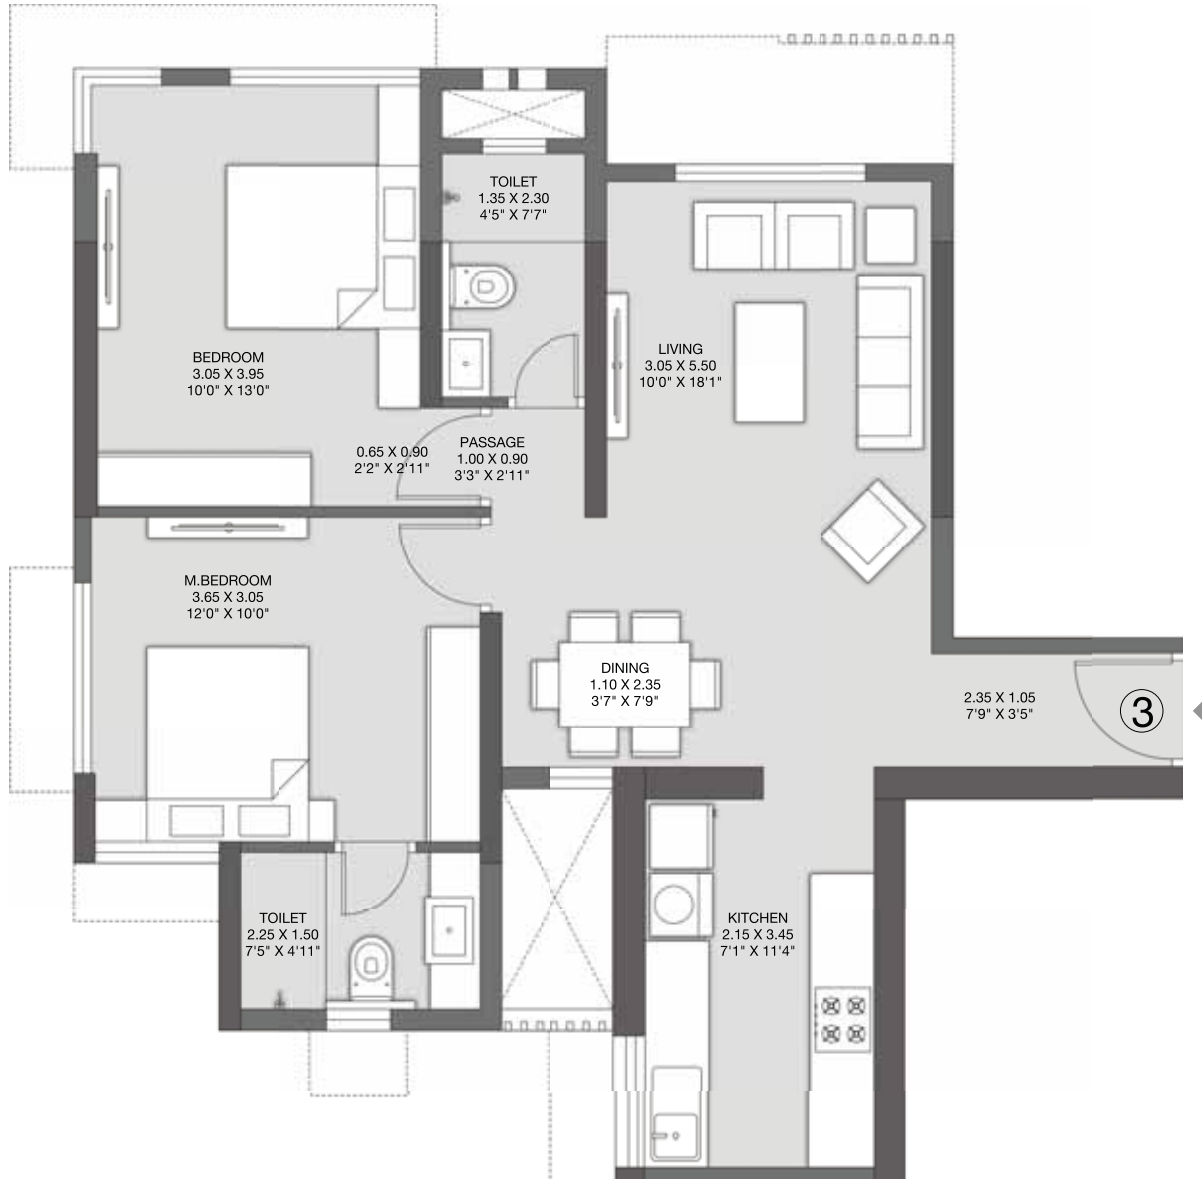

2 BHK

WING A & B

The furniture, decorative items, etc. shown in the plan are only suggested and the same are not intended or obligated to be provided as per specifications and/or service in the flat/ unit and does not form part of the standard specifications. The plan represents unit series 1 of wing A 1 Sq m = 10.764 Sq ft.

2 BHK

WING A & B

The furniture, decorative items, etc. shown in the plan are only suggested and the same are not intended or obligated to be provided as per specifications and/or service in the flat/ unit and does not form part of the standard specifications. The plan represents unit series 2 of wing A 1 Sq m = 10.764 Sq ft.

3 BHK

WING A & B

The furniture, decorative items, etc. shown in the plan are only suggested and the same are not intended or obligated to be provided as per specifications and/or service in the flat/ unit and does not form part of the standard specifications. The plan represents unit series 3 of wing A 1 Sq m = 10.764 Sq ft.

3 BHK

WING A & B

The furniture, decorative items, etc. shown in the plan are only suggested and the same are not intended or obligated to be provided as per specifications and/or service in the flat/ unit and does not form part of the standard specifications. The plan represents unit series 4 of wing A 1 Sq m = 10.764 Sq ft.