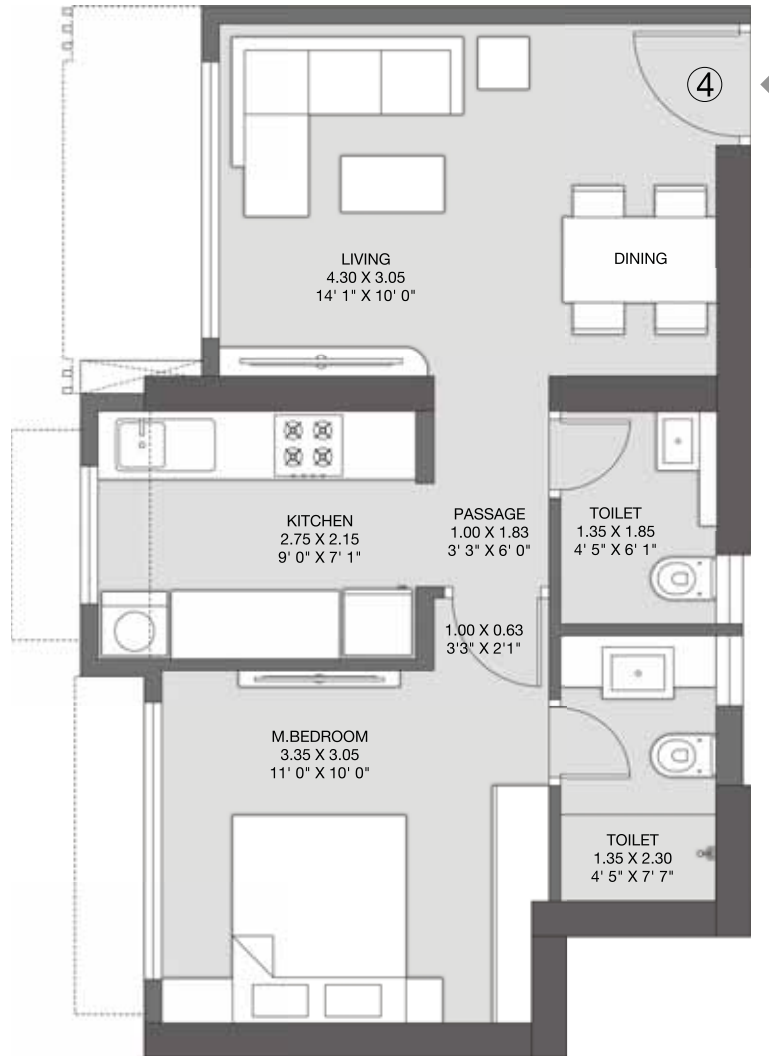

2 BHK

WING A & B

1ST FLOOR PLAN

The furniture, decorative items, etc. shown in the plan are only suggested and the same are not intended or obligated to be provided as per specifications and/or service in the flat/ unit and does not form part of the standard specifications. The plan represents unit series 4 of wing A 1 Sq m = 10.764 Sq ft.

1 BHK

WING C & D

The furniture, decorative items, etc. shown in the plan are only suggested and the same are not intended or obligated to be provided as per specifications and/or service in the flat/ unit and does not form part of the standard specifications. The plan represents unit series 1 of wing C 1 Sq m = 10.764 Sq ft.

1 BHK

WING C & D

The furniture, decorative items, etc. shown in the plan are only suggested and the same are not intended or obligated to be provided as per specifications and/or service in the flat/ unit and does not form part of the standard specifications. The plan represents unit series 2 of wing C 1 Sq m = 10.764 Sq ft.

1 BHK

WING C & D

The furniture, decorative items, etc. shown in the plan are only suggested and the same are not intended or obligated to be provided as per specifications and/or service in the flat/ unit and does not form part of the standard specifications. The plan represents unit series 3 of wing C 1 Sq m = 10.764 Sq ft.