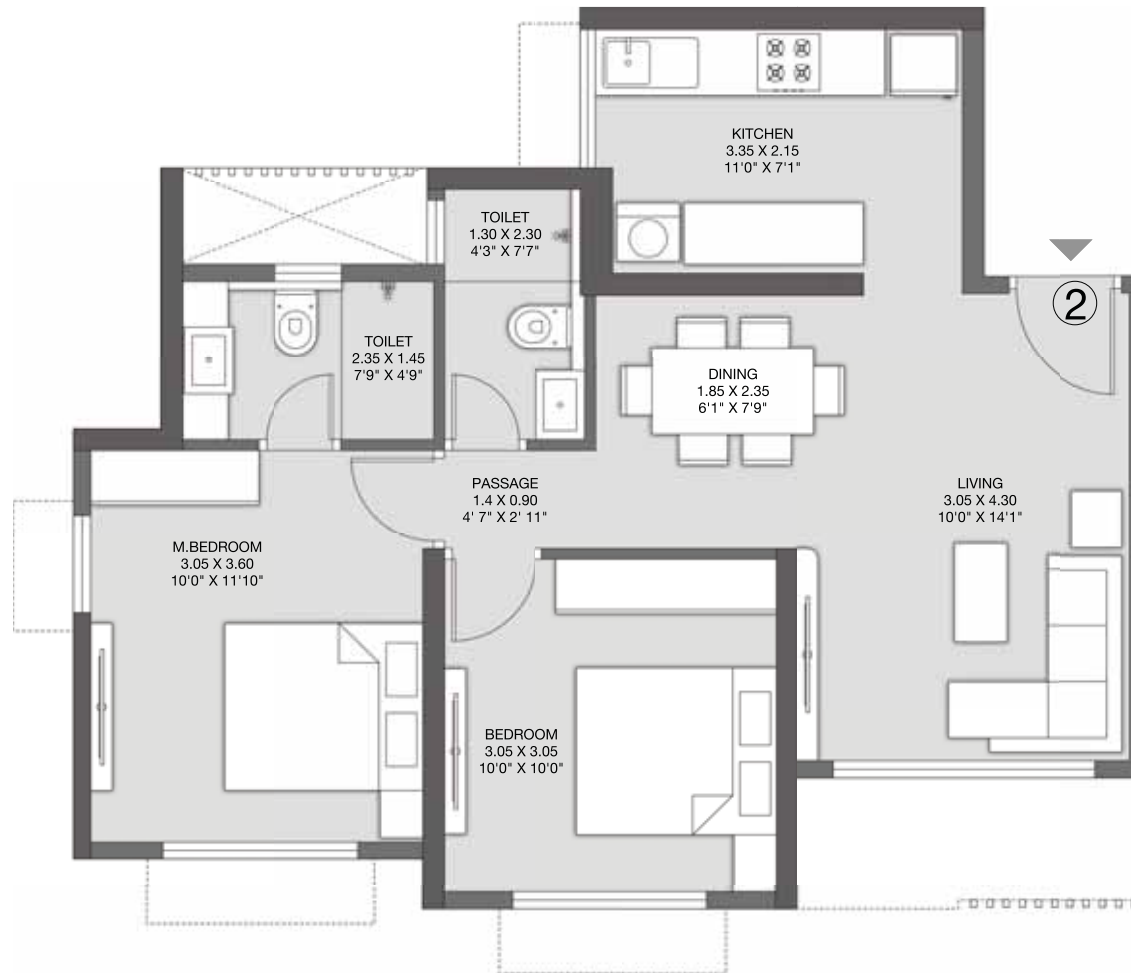

WING A

E-DECK FLOOR PLAN

FLOOR: 9TH

The furniture, decorative items, etc. shown in the plan are only suggested and the same are not intended or obligated to be provided as per specifications and/or service in the flat/ unit and does not form part of the standard specifications. 1 Sq m = 10.764 Sq ft.

WING C

REFUGE FLOOR PLAN

FLOOR: 36TH

The furniture, decorative items, etc. shown in the plan are only suggested and the same are not intended or obligated to be provided as per specifications and/or service in the flat/ unit and does not form part of the standard specifications. 1 Sq m = 10.764 Sq ft.

2 BHK

WING A & B

The furniture, decorative items, etc. shown in the plan are only suggested and the same are not intended or obligated to be provided as per specifications and/or service in the flat/ unit and does not form part of the standard specifications. The plan represents unit series 1 of wing A 1 Sq m = 10.764 Sq ft.

2 BHK

WING A & B

The furniture, decorative items, etc. shown in the plan are only suggested and the same are not intended or obligated to be provided as per specifications and/or service in the flat/ unit and does not form part of the standard specifications. The plan represents unit series 2 of wing A 1 Sq m = 10.764 Sq ft.