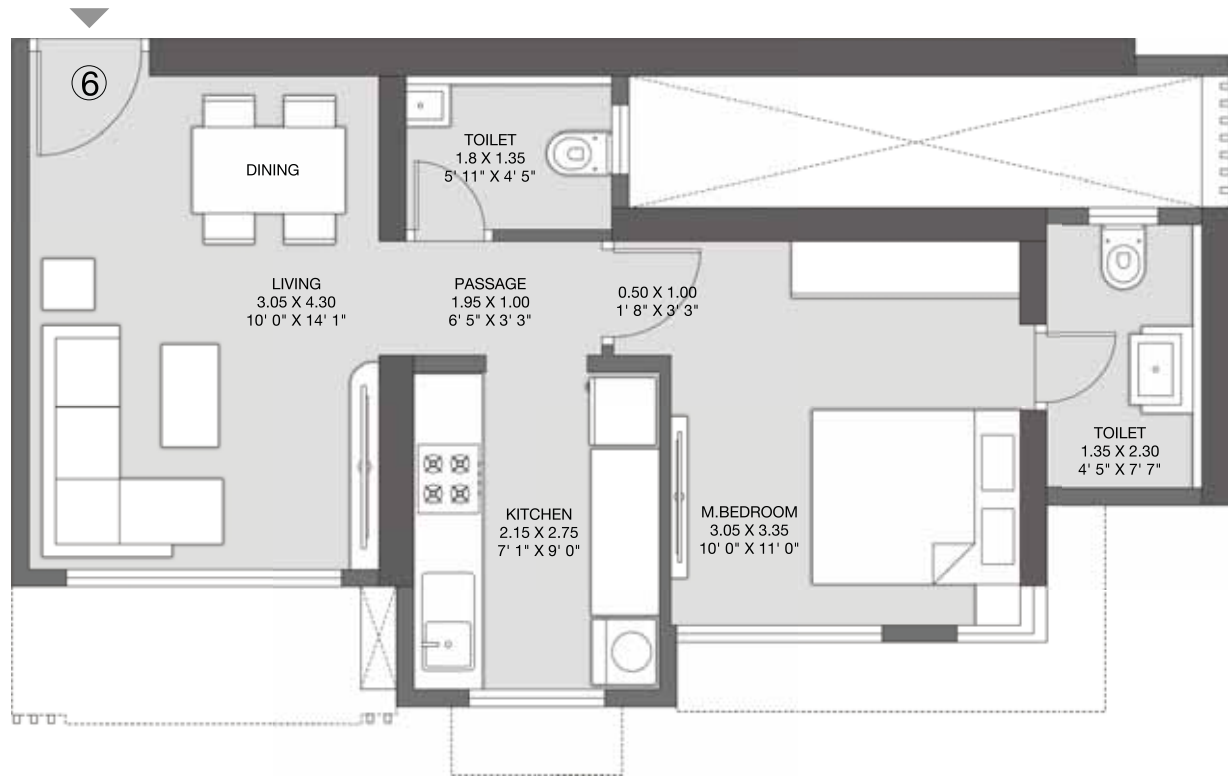

1 BHK

WING C & D

The furniture, decorative items, etc. shown in the plan are only suggested and the same are not intended or obligated to be provided as per specifications and/or service in the flat/ unit and does not form part of the standard specifications. The plan represents unit series 2 of wing C 1 Sq m = 10.764 Sq ft.

1 BHK

WING C & D

The furniture, decorative items, etc. shown in the plan are only suggested and the same are not intended or obligated to be provided as per specifications and/or service in the flat/ unit and does not form part of the standard specifications. The plan represents unit series 3 of wing C 1 Sq m = 10.764 Sq ft.

1 BHK

WING C & D

The furniture, decorative items, etc. shown in the plan are only suggested and the same are not intended or obligated to be provided as per specifications and/or service in the flat/ unit and does not form part of the standard specifications. The plan represents unit series 4 of wing C 1 Sq m = 10.764 Sq ft.

2 BHK WING C & D

The furniture, decorative items, etc. shown in the plan are only suggested and the same are not intended or obligated to be provided as per specifications and/or service in the flat/ unit and does not form part of the standard specifications. The plan represents unit series 5 of wing C 1 Sq m = 10.764 Sq ft.