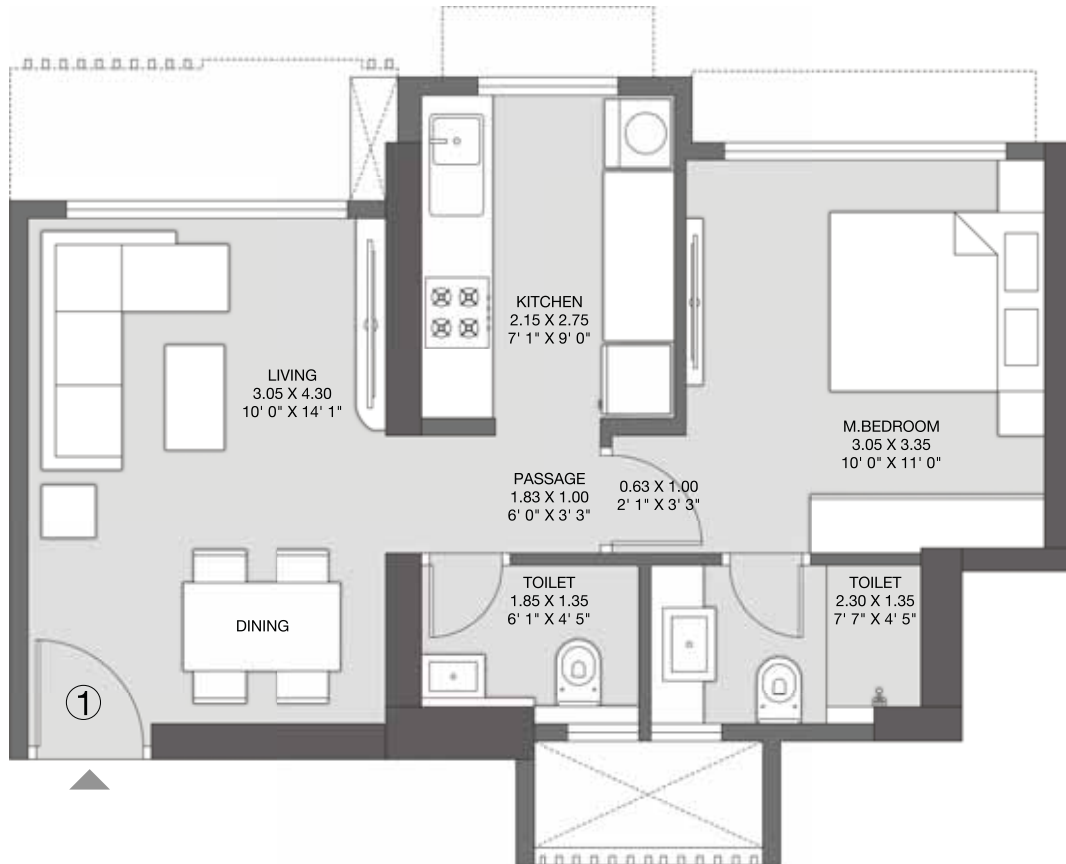

3 BHK

WING A & B

The furniture, decorative items, etc. shown in the plan are only suggested and the same are not intended or obligated to be provided as per specifications and/or service in the flat/ unit and does not form part of the standard specifications. The plan represents unit series 3 of wing A 1 Sq m = 10.764 Sq ft.

3 BHK

WING A & B

The furniture, decorative items, etc. shown in the plan are only suggested and the same are not intended or obligated to be provided as per specifications and/or service in the flat/ unit and does not form part of the standard specifications. The plan represents unit series 4 of wing A 1 Sq m = 10.764 Sq ft.

2 BHK

WING A & B

1ST FLOOR PLAN

The furniture, decorative items, etc. shown in the plan are only suggested and the same are not intended or obligated to be provided as per specifications and/or service in the flat/ unit and does not form part of the standard specifications. The plan represents unit series 3 of wing A 1 Sq m = 10.764 Sq ft.

2 BHK

WING A & B

1ST FLOOR PLAN

The furniture, decorative items, etc. shown in the plan are only suggested and the same are not intended or obligated to be provided as per specifications and/or service in the flat/ unit and does not form part of the standard specifications. The plan represents unit series 4 of wing A 1 Sq m = 10.764 Sq ft.