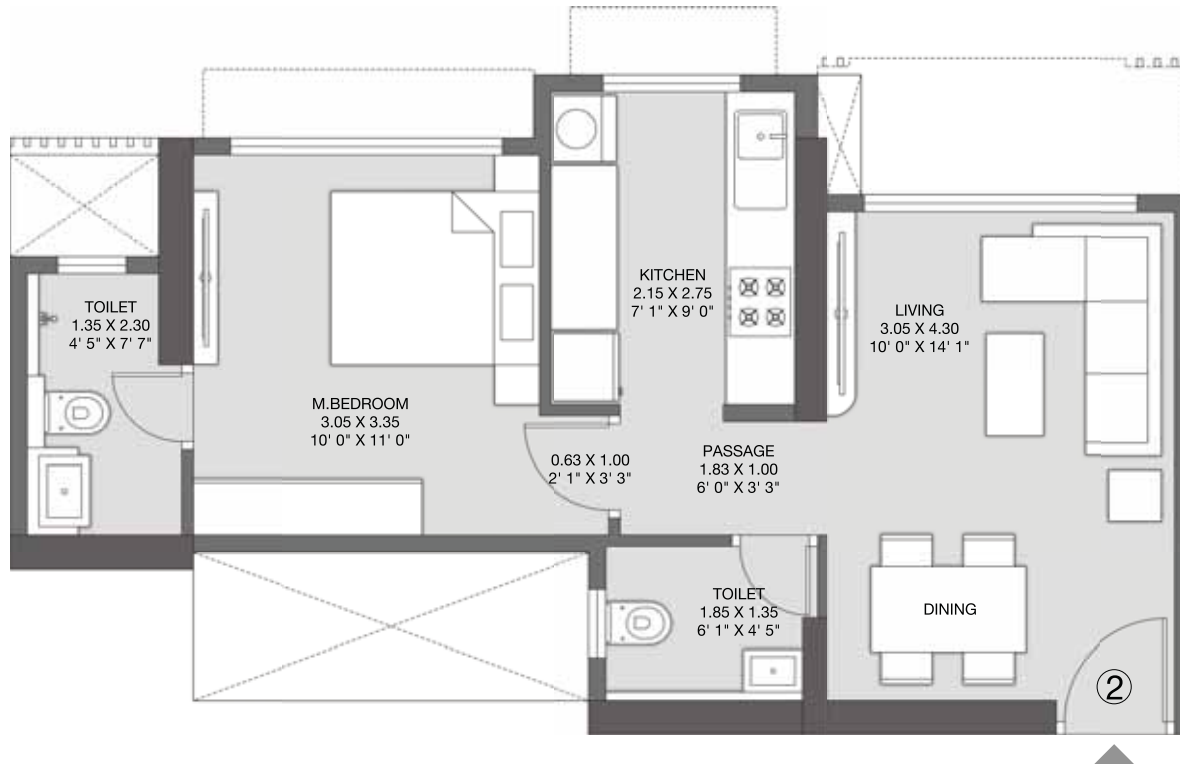

3 BHK

WING A & B

The furniture, decorative items, etc. shown in the plan are only suggested and the same are not intended or obligated to be provided as per specifications and/or service in the flat/ unit and does not form part of the standard specifications. The plan represents unit series 4 of wing A 1 Sq m = 10.764 Sq ft.

2 BHK

WING A & B

1ST FLOOR PLAN

The furniture, decorative items, etc. shown in the plan are only suggested and the same are not intended or obligated to be provided as per specifications and/or service in the flat/ unit and does not form part of the standard specifications. The plan represents unit series 3 of wing A 1 Sq m = 10.764 Sq ft.

2 BHK

WING A & B

1ST FLOOR PLAN

The furniture, decorative items, etc. shown in the plan are only suggested and the same are not intended or obligated to be provided as per specifications and/or service in the flat/ unit and does not form part of the standard specifications. The plan represents unit series 4 of wing A 1 Sq m = 10.764 Sq ft.

1 BHK

WING C & D

The furniture, decorative items, etc. shown in the plan are only suggested and the same are not intended or obligated to be provided as per specifications and/or service in the flat/ unit and does not form part of the standard specifications. The plan represents unit series 1 of wing C 1 Sq m = 10.764 Sq ft.