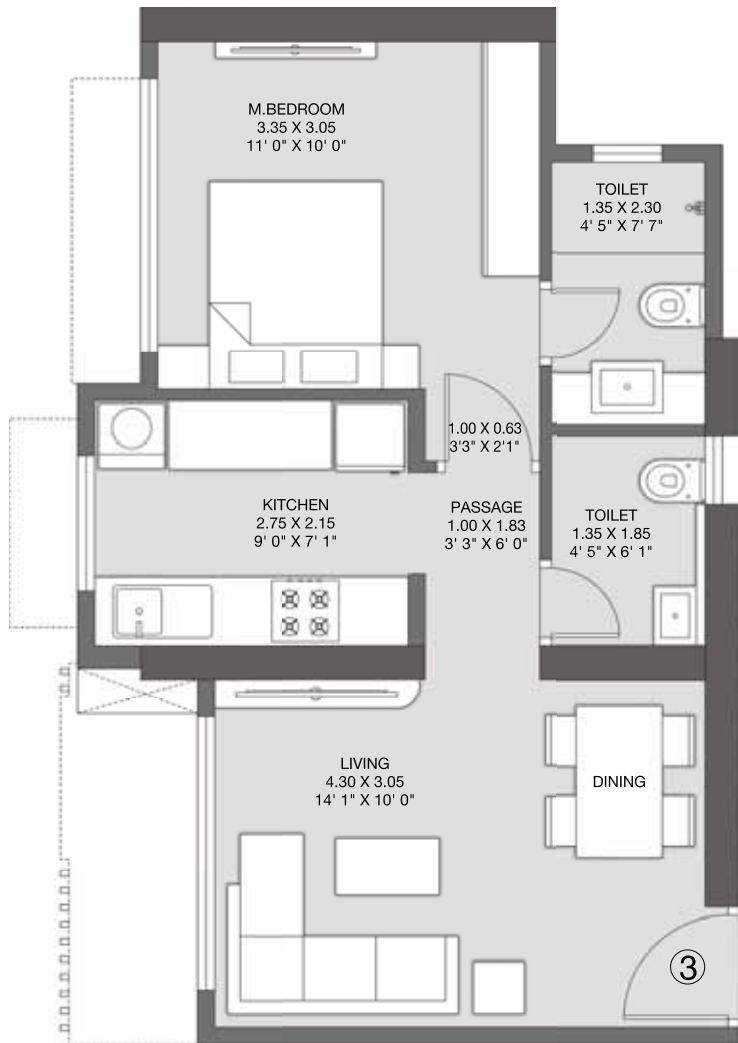

2 BHK

WING A & B

1ST FLOOR PLAN

The furniture, decorative items, etc. shown in the plan are only suggested and the same are not intended or obligated to be provided as per specifications and/or service in the flat/ unit and does not form part of the standard specifications. The plan represents unit series 3 of wing A 1 Sq m = 10.764 Sq ft.

2 BHK

WING A & B

1ST FLOOR PLAN

The furniture, decorative items, etc. shown in the plan are only suggested and the same are not intended or obligated to be provided as per specifications and/or service in the flat/ unit and does not form part of the standard specifications. The plan represents unit series 4 of wing A 1 Sq m = 10.764 Sq ft.

1 BHK

WING C & D

The furniture, decorative items, etc. shown in the plan are only suggested and the same are not intended or obligated to be provided as per specifications and/or service in the flat/ unit and does not form part of the standard specifications. The plan represents unit series 1 of wing C 1 Sq m = 10.764 Sq ft.

1 BHK

WING C & D

The furniture, decorative items, etc. shown in the plan are only suggested and the same are not intended or obligated to be provided as per specifications and/or service in the flat/ unit and does not form part of the standard specifications. The plan represents unit series 2 of wing C 1 Sq m = 10.764 Sq ft.