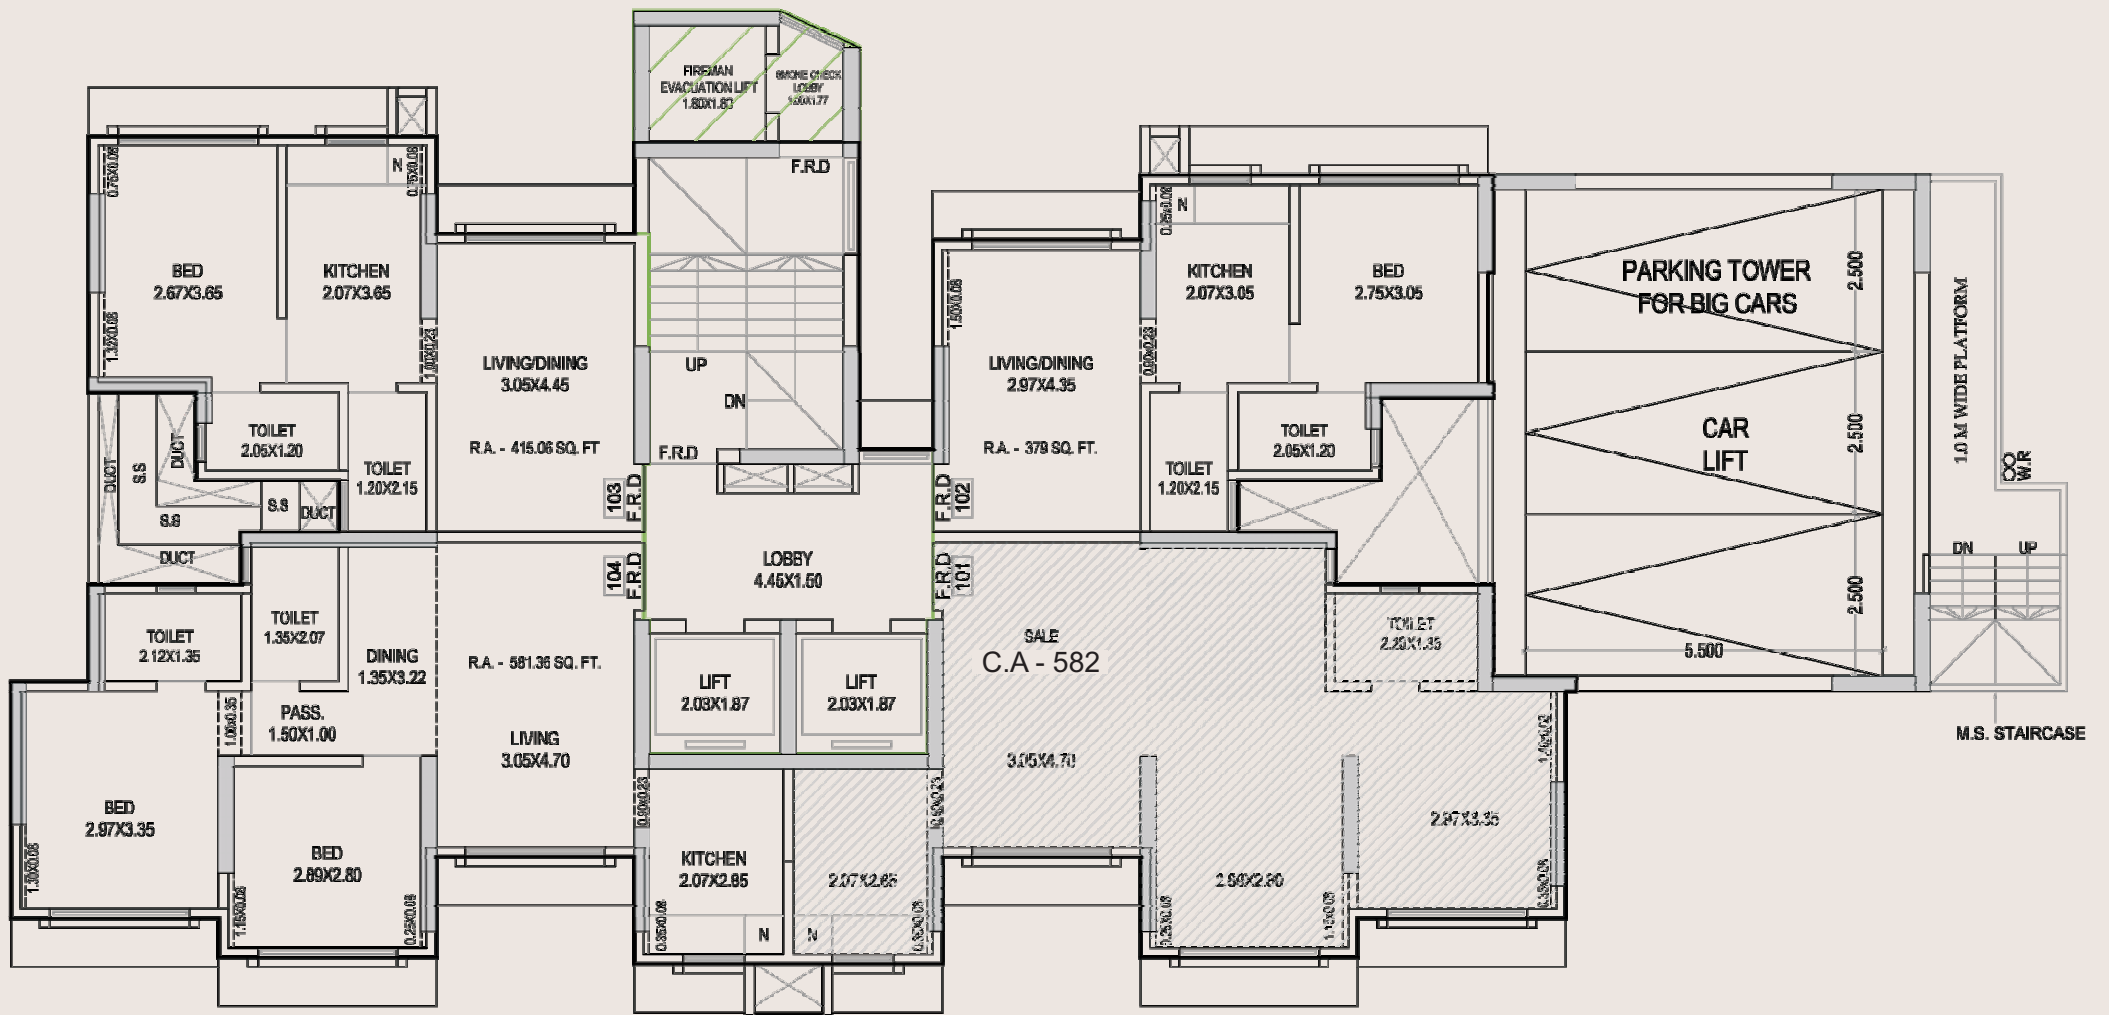

FLOOR	FLAT NO.	CONFIGURATION	RERA CARPET AREA IN SQ. FT
3RD FLOOR	1	FITNESS CENTER	1321.39
	2	SOCIETY OFFICE	214.85
	4	2 BHK	596

FLOOR	FLAT NO.	CONFIGURATION	RERA C. AREA
			SQ. FT.
20 th Floor	2003	1 BHK	469

FLOOR	FLAT NO.	CONFIGURATION	RERA C. AREA
			SQ. FT.
GROUND FLOOR	G-01	CLINIC	788

FLOOR	FLAT NO.	CONFIGURATION	RERA C. AREA
			SQ. FT.
1st FLOOR	101	2 BHK	582

FLOOR	FLAT NO.	CONFIGURATION	RERA C. AREA SQ. FT.
	201	2 BHK	614