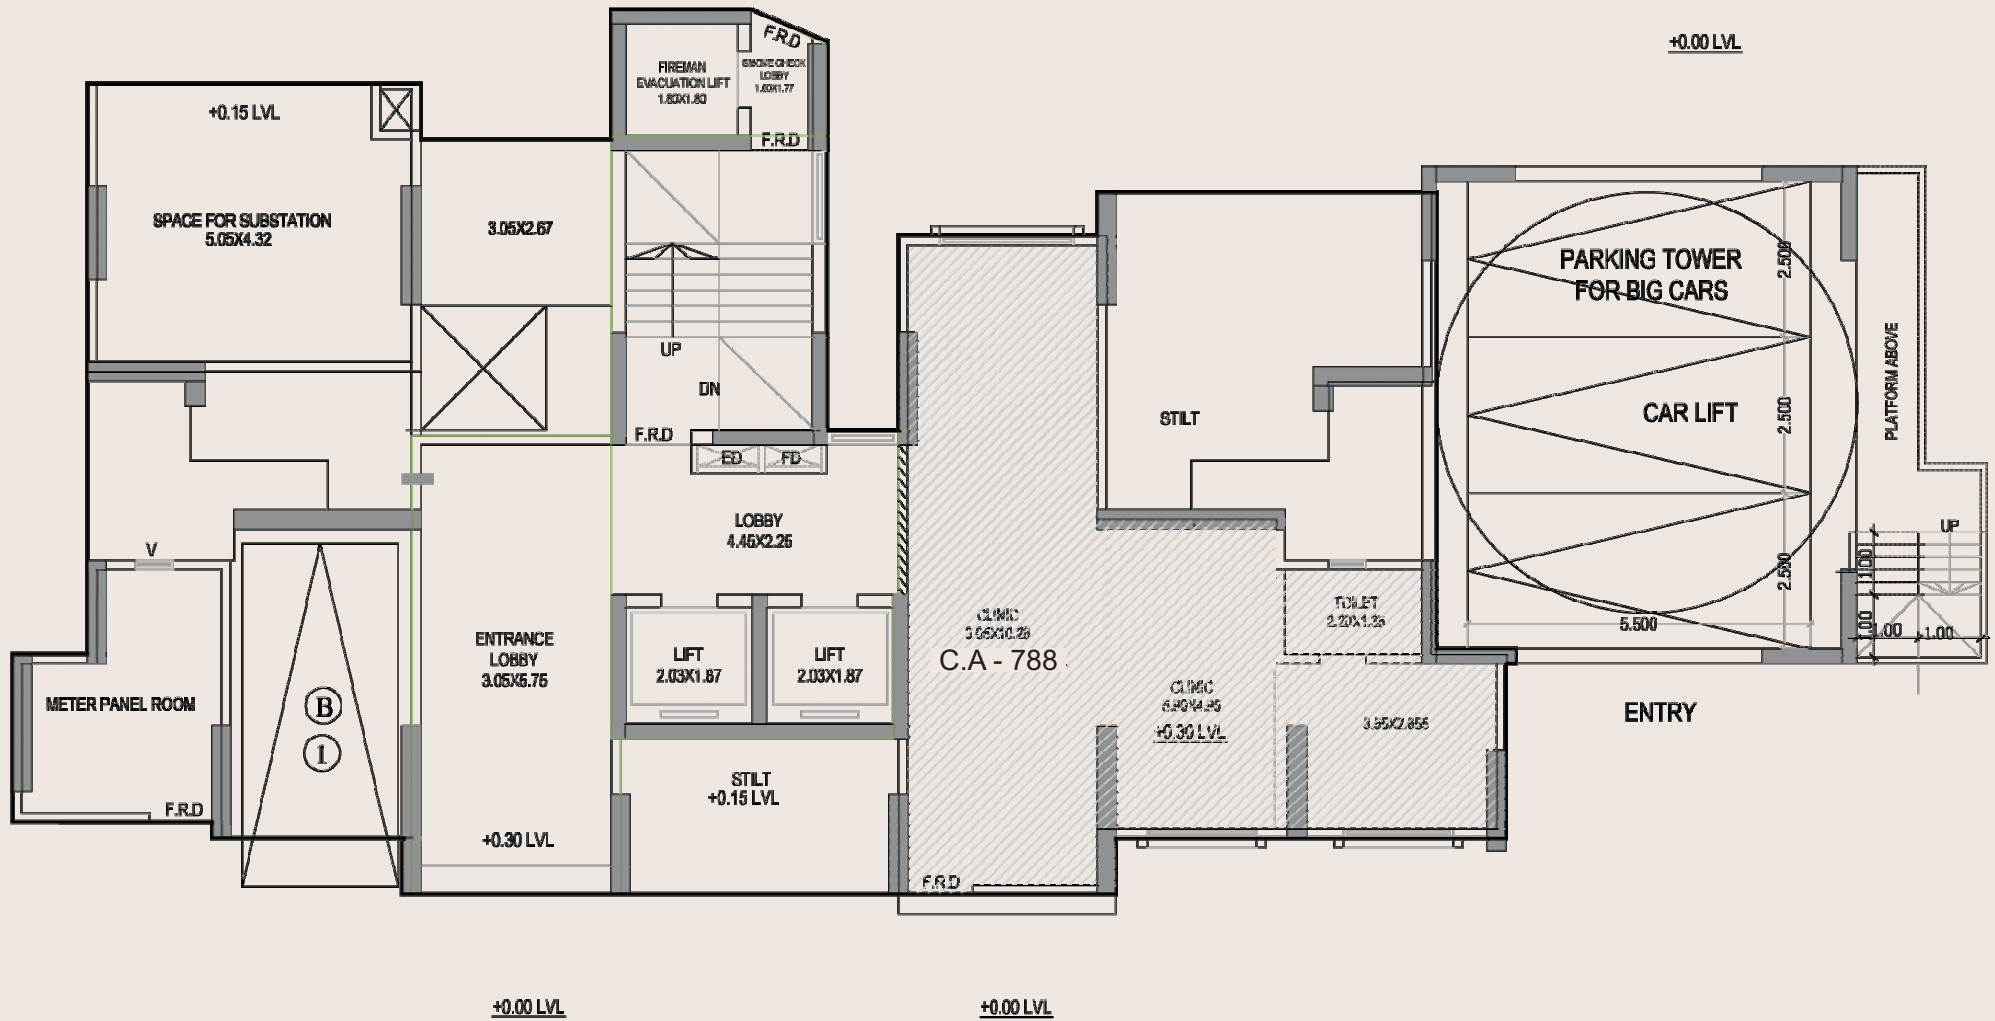

FLOOR	FLAT NO.	CONFIGURATION	RERA CARPET AREA IN SQ. FT
3RD FLOOR	1	FITNESS CENTER	1321.39
	2	SOCIETY OFFICE	214.85
	4	2 BHK	596

FLOOR	FLAT NO.	CONFIGURATION	RERA C. AREA
			SQ. FT.
20 th Floor	2003	1 BHK	469

FLOOR	FLAT NO.	CONFIGURATION	RERA C. AREA
			SQ. FT.
GROUND FLOOR	G-01	CLINIC	788

FLOOR	FLAT NO.	CONFIGURATION	RERA C. AREA
			SQ. FT.
1st FLOOR	101	2 BHK	582

FLOOR	FLAT NO.	CONFIGURATION	RERA C. AREA SQ. FT.
	201	2 BHK	614