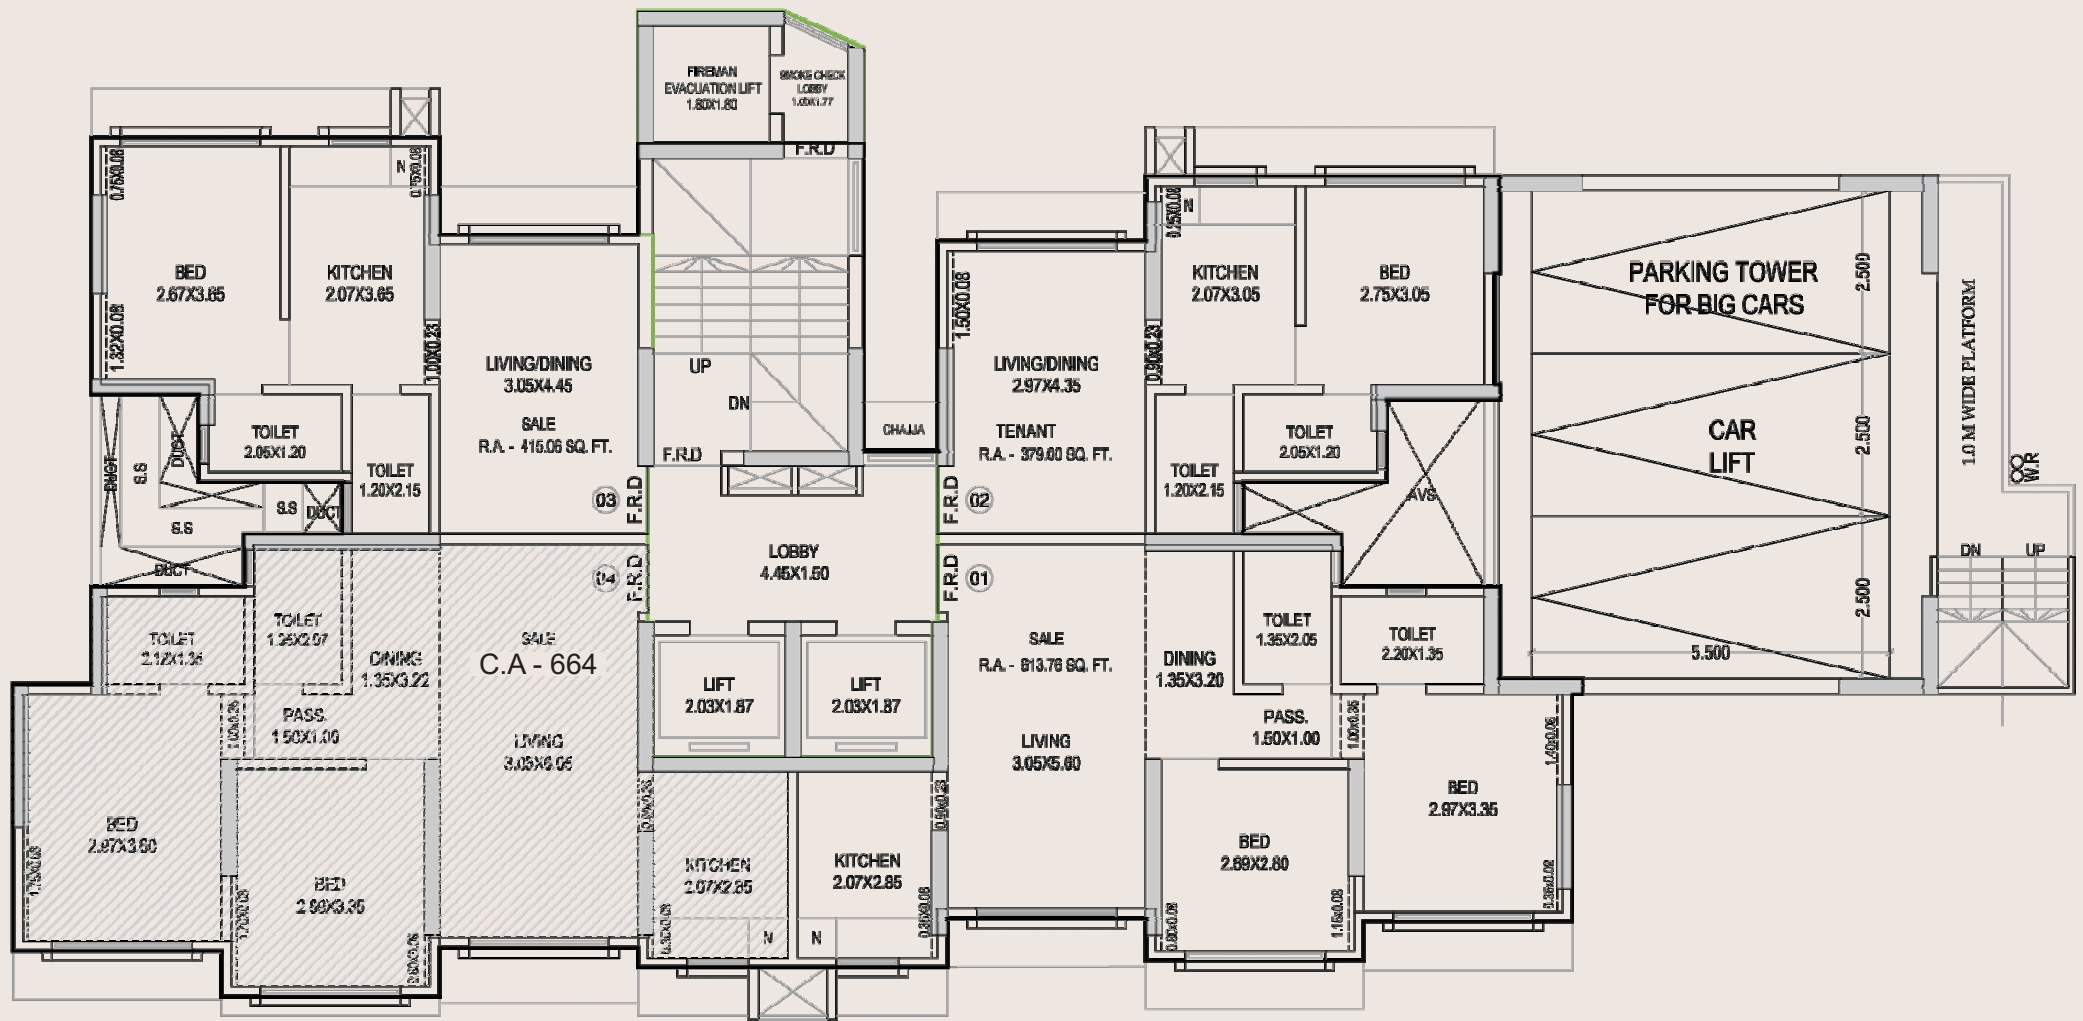

FLOOR	FLAT NO.	CONFIGURATION	RERA CARPET AREA IN SQ. FT
3RD FLOOR	1	FITNESS CENTER	1321.39
	2	SOCIETY OFFICE	214.85
	4	2 BHK	596

FLOOR	FLAT NO.	CONFIGURATION	RERA C. AREA
			SQ. FT.
20 th Floor	2003	1 BHK	469

FLOOR	FLAT NO.	CONFIGURATION	RERA C. AREA
			SQ. FT.
GROUND FLOOR	G-01	CLINIC	788

FLOOR	FLAT NO.	CONFIGURATION	RERA C. AREA
			SQ. FT.
1st FLOOR	101	2 BHK	582

FLOOR	FLAT NO.	CONFIGURATION	RERA C. AREA SQ. FT.
	201	2 BHK	614

FLOOR	FLAT NO.	CONFIGURATION	RERA C. AREA
			SQ. FT.
3rd FLOOR	304	2 BHK	664

FLOOR	FLAT NO.	CONFIGURATION	RERA C. AREA SQ. FT.
4th FLOOR	401	2 BHK	614

FLOOR	FLAT NO.	CONFIGURATION	RERA C. AREA SQ. FT.
5th FLOOR	503	1 BHK	421