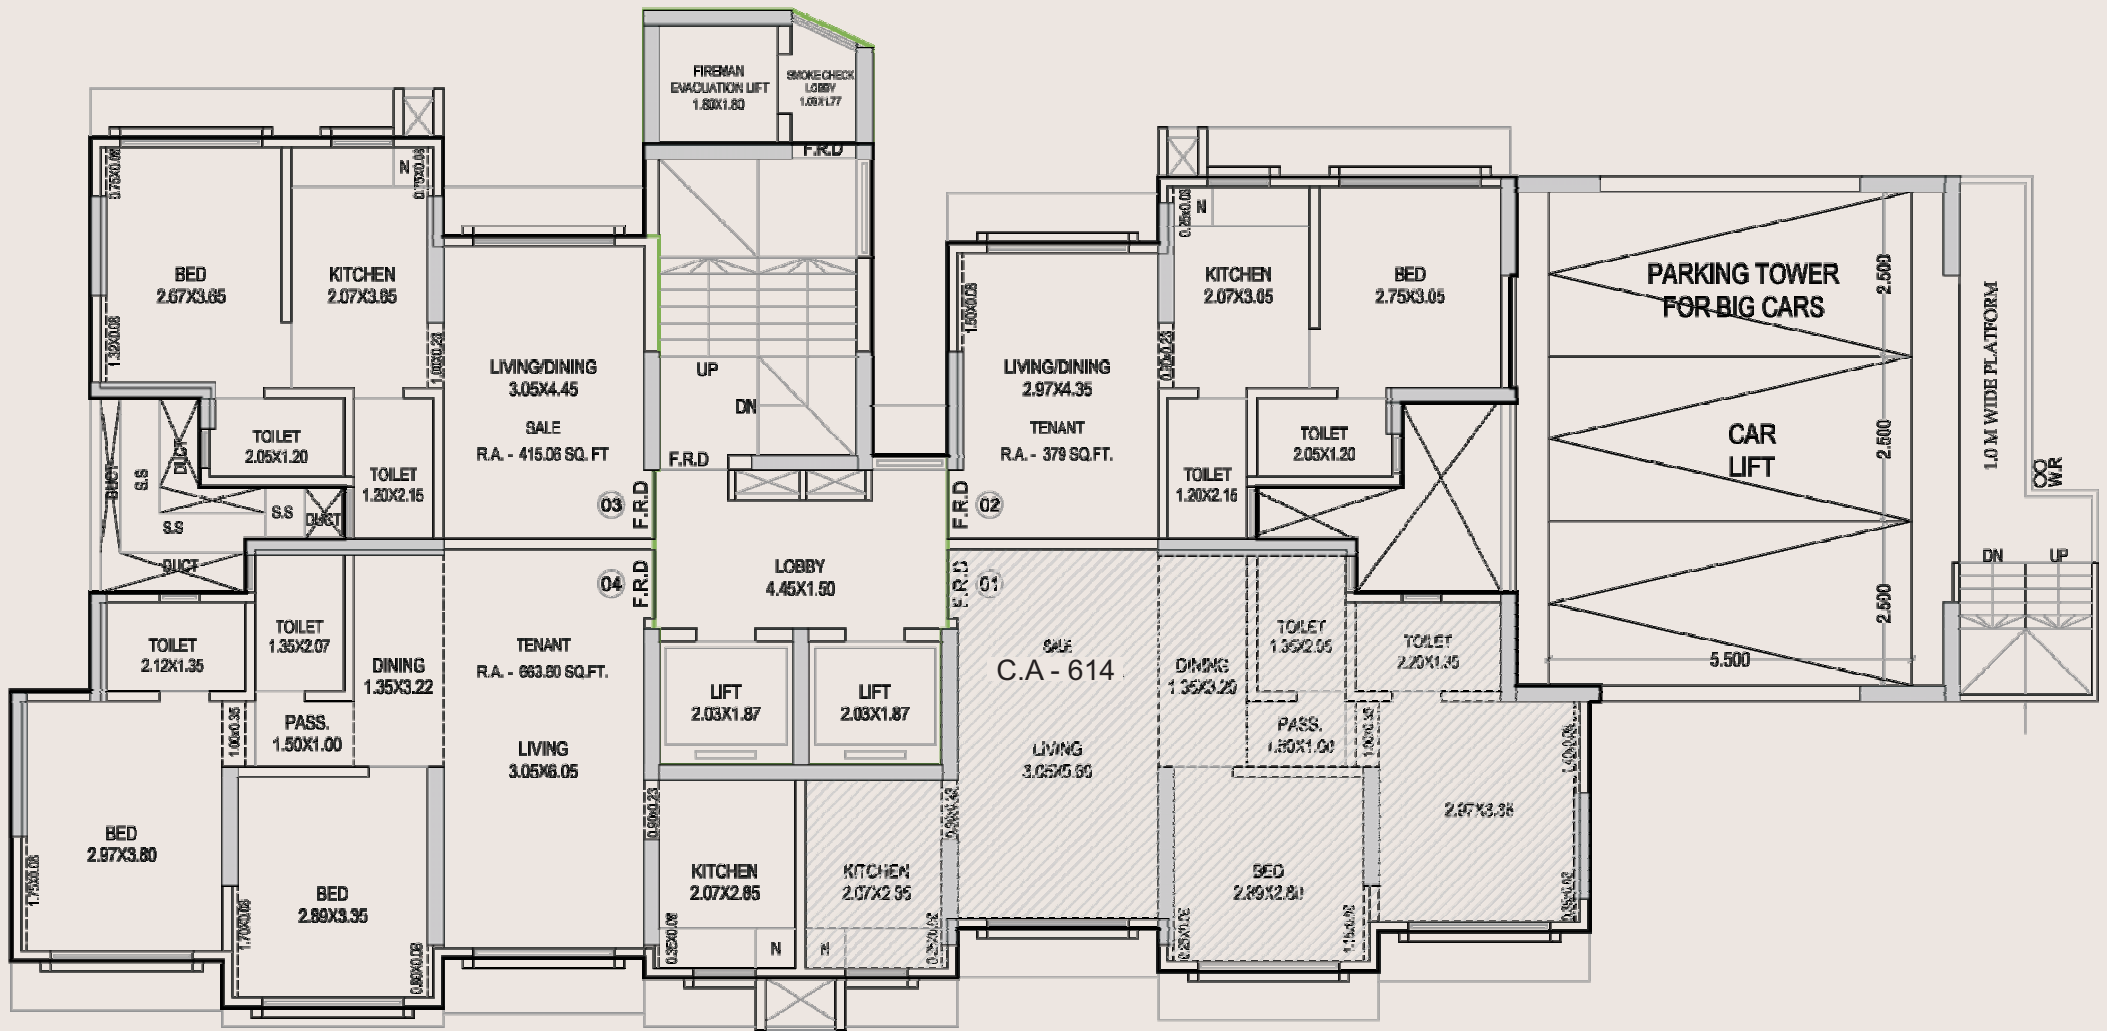

FLOOR	FLAT NO.	CONFIGURATION	RERA CARPET AREA IN SQ. FT
3RD FLOOR	1	FITNESS CENTER	1321.39
	2	SOCIETY OFFICE	214.85
	4	2 BHK	596

FLOOR	FLAT NO.	CONFIGURATION	RERA C. AREA
			SQ. FT.
20 th Floor	2003	1 BHK	469

FLOOR	FLAT NO.	CONFIGURATION	RERA C. AREA
			SQ. FT.
GROUND FLOOR	G-01	CLINIC	788

FLOOR	FLAT NO.	CONFIGURATION	RERA C. AREA
			SQ. FT.
1st FLOOR	101	2 BHK	582

FLOOR	FLAT NO.	CONFIGURATION	RERA C. AREA SQ. FT.
	201	2 BHK	614

FLOOR	FLAT NO.	CONFIGURATION	RERA C. AREA
			SQ. FT.
3rd FLOOR	304	2 BHK	664

FLOOR	FLAT NO.	CONFIGURATION	RERA C. AREA SQ. FT.
4th FLOOR	401	2 BHK	614

FLOOR	FLAT NO.	CONFIGURATION	RERA C. AREA SQ. FT.
5th FLOOR	503	1 BHK	421