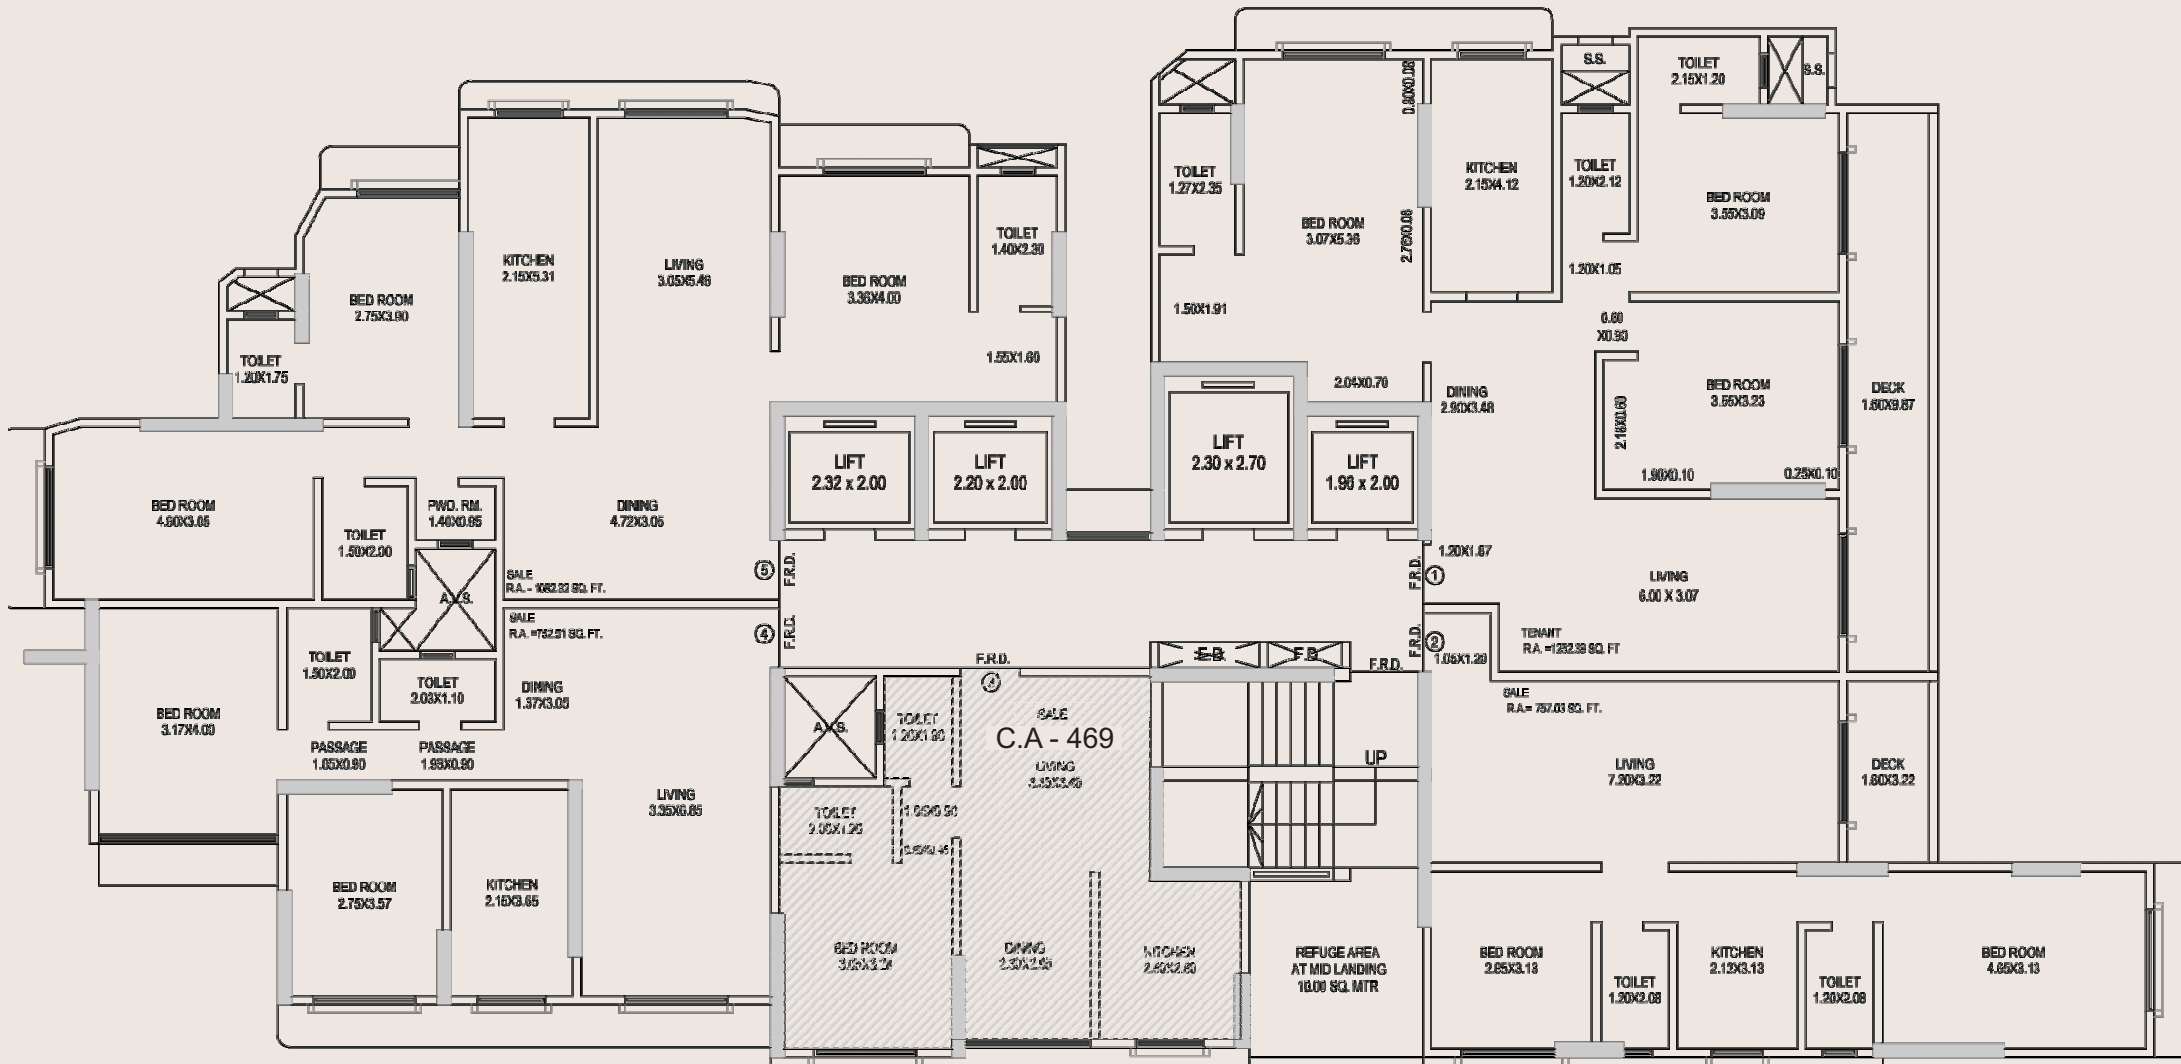

FLOOR	FLAT NO.	CONFIGURATION	RERA CARPET AREA IN SQ. FT
3RD FLOOR	1	FITNESS CENTER	1321.39
	2	SOCIETY OFFICE	214.85
	4	2 BHK	596

FLOOR	FLAT NO.	CONFIGURATION	RERA C. AREA
			SQ. FT.
20 th Floor	2003	1 BHK	469

FLOOR	FLAT NO.	CONFIGURATION	RERA C. AREA
			SQ. FT.
GROUND FLOOR	G-01	CLINIC	788

FLOOR	FLAT NO.	CONFIGURATION	RERA C. AREA
			SQ. FT.
1st FLOOR	101	2 BHK	582

FLOOR	FLAT NO.	CONFIGURATION	RERA C. AREA SQ. FT.
	201	2 BHK	614