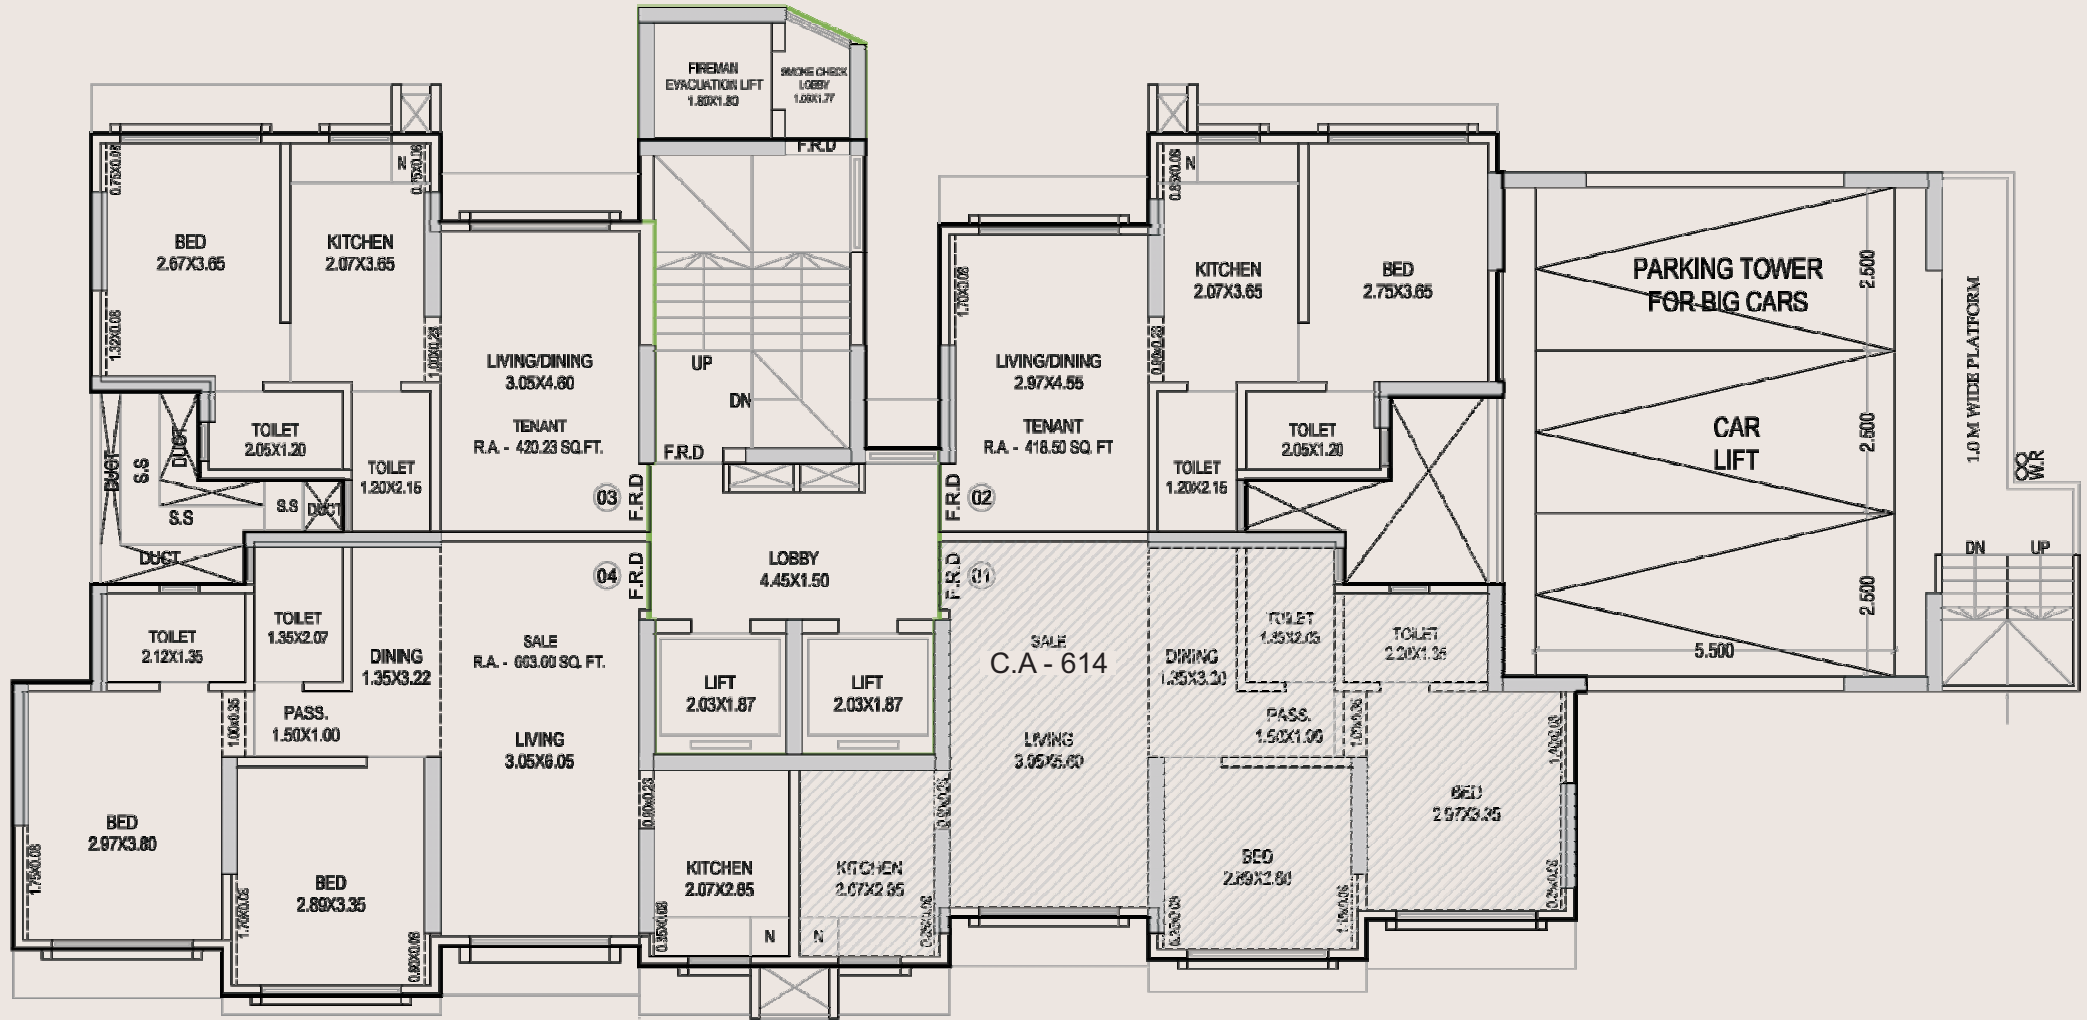

FLOOR	FLAT NO.	CONFIGURATION	RERA CARPET AREA IN SQ. FT
3RD FLOOR	1	FITNESS CENTER	1321.39
	2	SOCIETY OFFICE	214.85
	4	2 BHK	596

FLOOR	FLAT NO.	CONFIGURATION	RERA C. AREA
			SQ. FT.
20 th Floor	2003	1 BHK	469

FLOOR	FLAT NO.	CONFIGURATION	RERA C. AREA
			SQ. FT.
GROUND FLOOR	G-01	CLINIC	788

FLOOR	FLAT NO.	CONFIGURATION	RERA C. AREA
			SQ. FT.
1st FLOOR	101	2 BHK	582

FLOOR	FLAT NO.	CONFIGURATION	RERA C. AREA SQ. FT.
	201	2 BHK	614

FLOOR	FLAT NO.	CONFIGURATION	RERA C. AREA
			SQ. FT.
3rd FLOOR	304	2 BHK	664

FLOOR	FLAT NO.	CONFIGURATION	RERA C. AREA SQ. FT.
4th FLOOR	401	2 BHK	614

FLOOR	FLAT NO.	CONFIGURATION	RERA C. AREA SQ. FT.
5th FLOOR	503	1 BHK	421