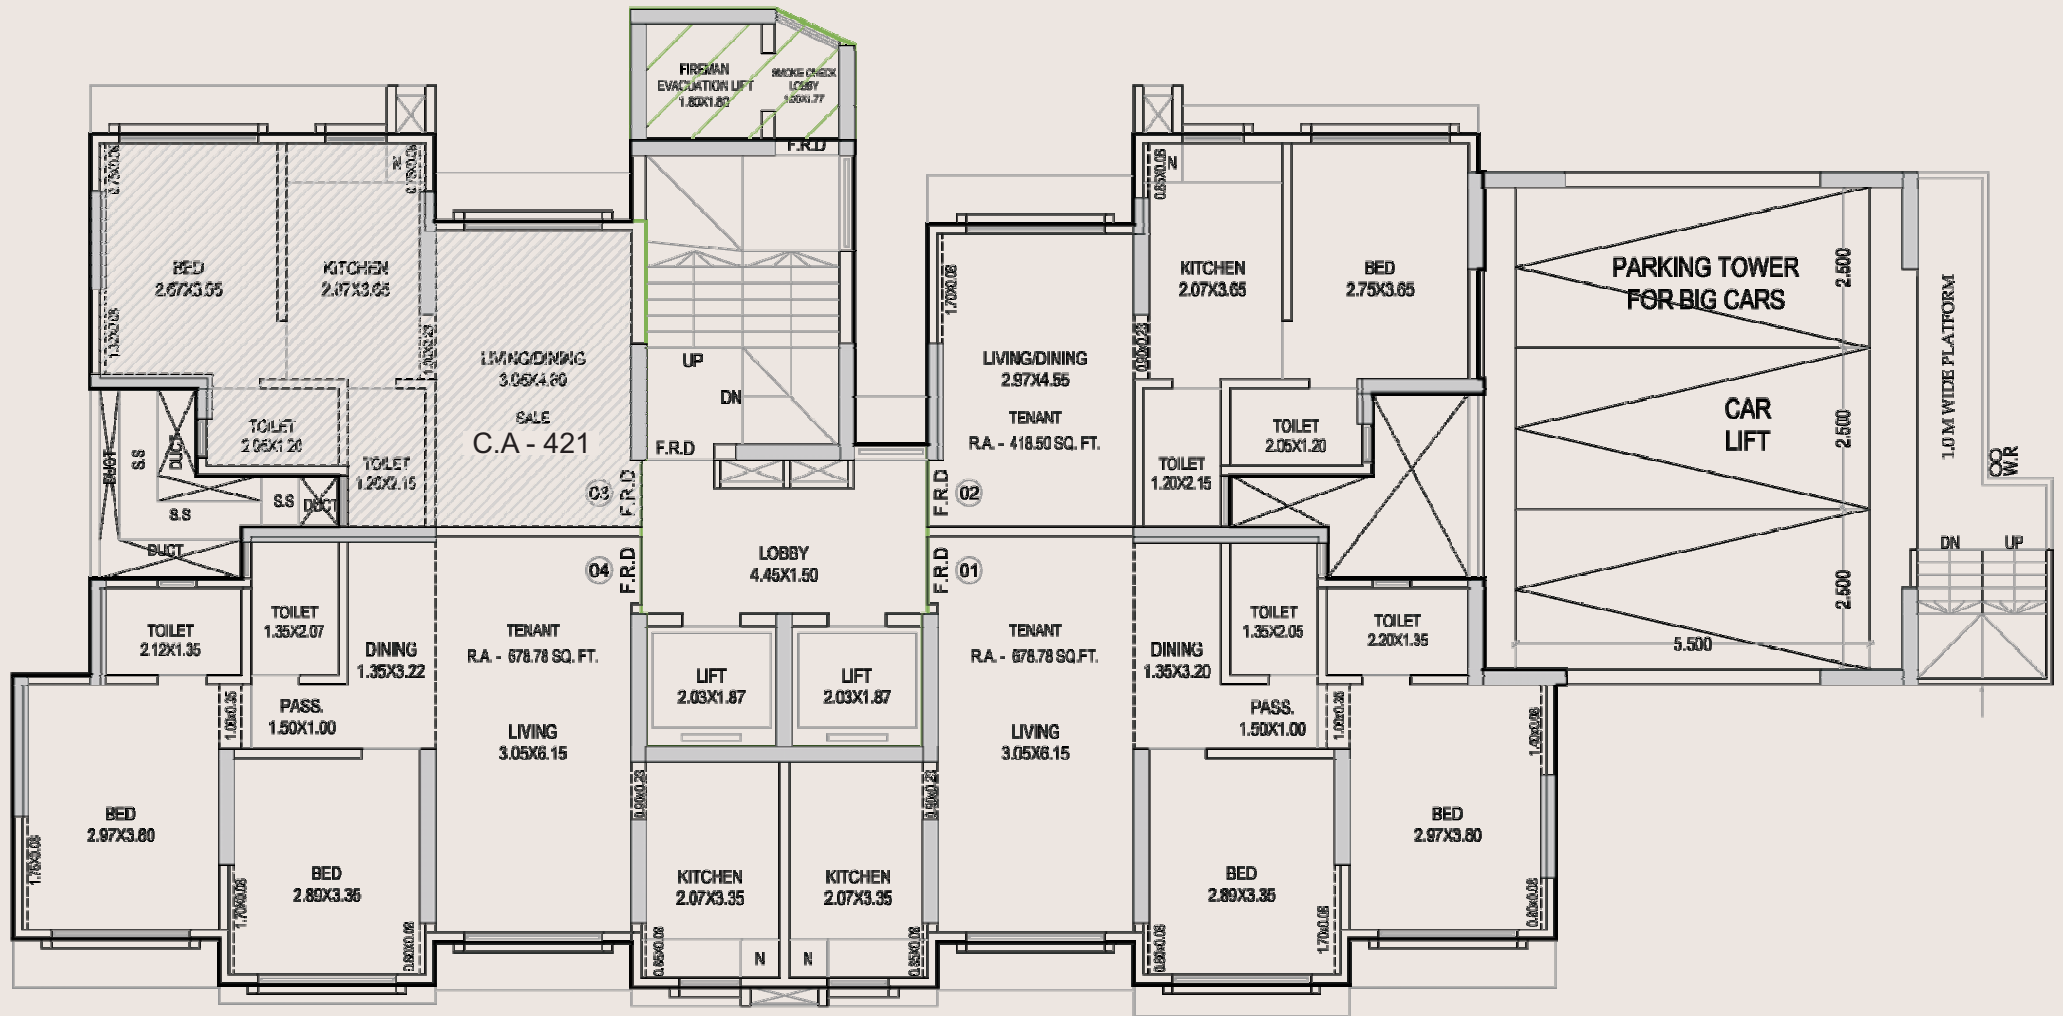

FLOOR	FLAT NO.	CONFIGURATION	RERA CARPET AREA IN SQ. FT
3RD FLOOR	1	FITNESS CENTER	1321.39
	2	SOCIETY OFFICE	214.85
	4	2 BHK	596

FLOOR	FLAT NO.	CONFIGURATION	RERA C. AREA
			SQ. FT.
20 th Floor	2003	1 BHK	469

FLOOR	FLAT NO.	CONFIGURATION	RERA C. AREA
			SQ. FT.
GROUND FLOOR	G-01	CLINIC	788

FLOOR	FLAT NO.	CONFIGURATION	RERA C. AREA
			SQ. FT.
1st FLOOR	101	2 BHK	582

FLOOR	FLAT NO.	CONFIGURATION	RERA C. AREA SQ. FT.
	201	2 BHK	614

FLOOR	FLAT NO.	CONFIGURATION	RERA C. AREA
			SQ. FT.
3rd FLOOR	304	2 BHK	664

FLOOR	FLAT NO.	CONFIGURATION	RERA C. AREA SQ. FT.
4th FLOOR	401	2 BHK	614

FLOOR	FLAT NO.	CONFIGURATION	RERA C. AREA SQ. FT.
5th FLOOR	503	1 BHK	421