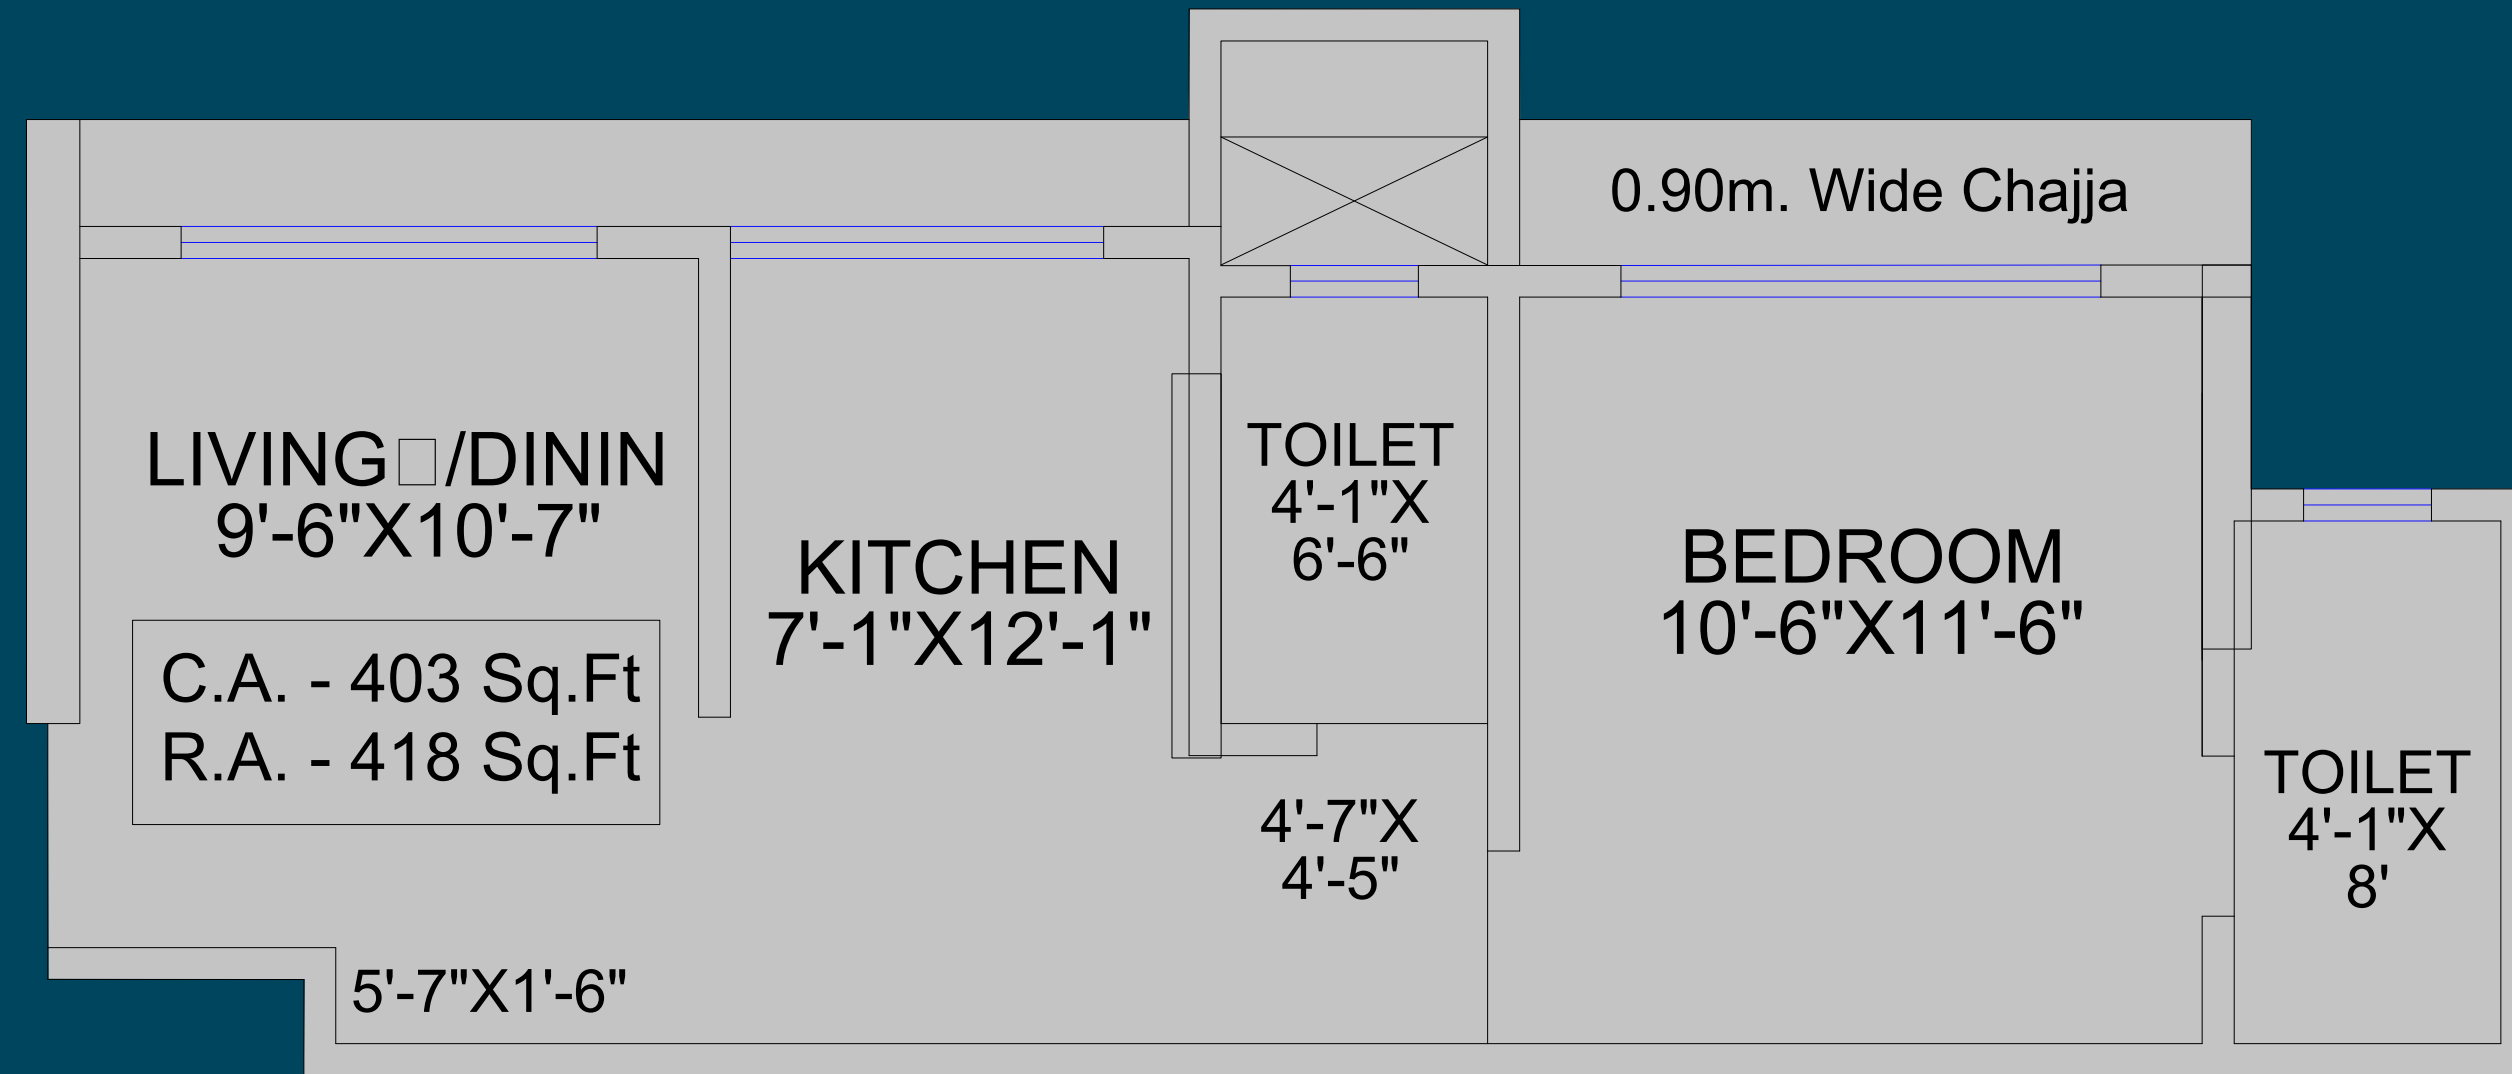

Rera Carpet Area

Ground Floor Plan

1st Floor Plan

Office No 1 - 7158 Sqft	Office No 5 - 323 Sqft
Office No 2 - 328 Sqft	Office No 6 - 301 Sqft
Office No 3 - 249 Sqft	Office No 7 - 380 Sqft
Office No 4 - 344 Sqft	

Rera Carpet Area

2nd & 3rd Podium Plan

4th Floor Podium Plan

Residential Floor Plan

2 BHK - 616 Sqft Rera Carpet Area

2 BHK – 551 Sqft Rera Carpet Area

1 BHK – 509 Sqft Rera Carpet Area

1 BHK – 418 Sqft Rera Carpet Area