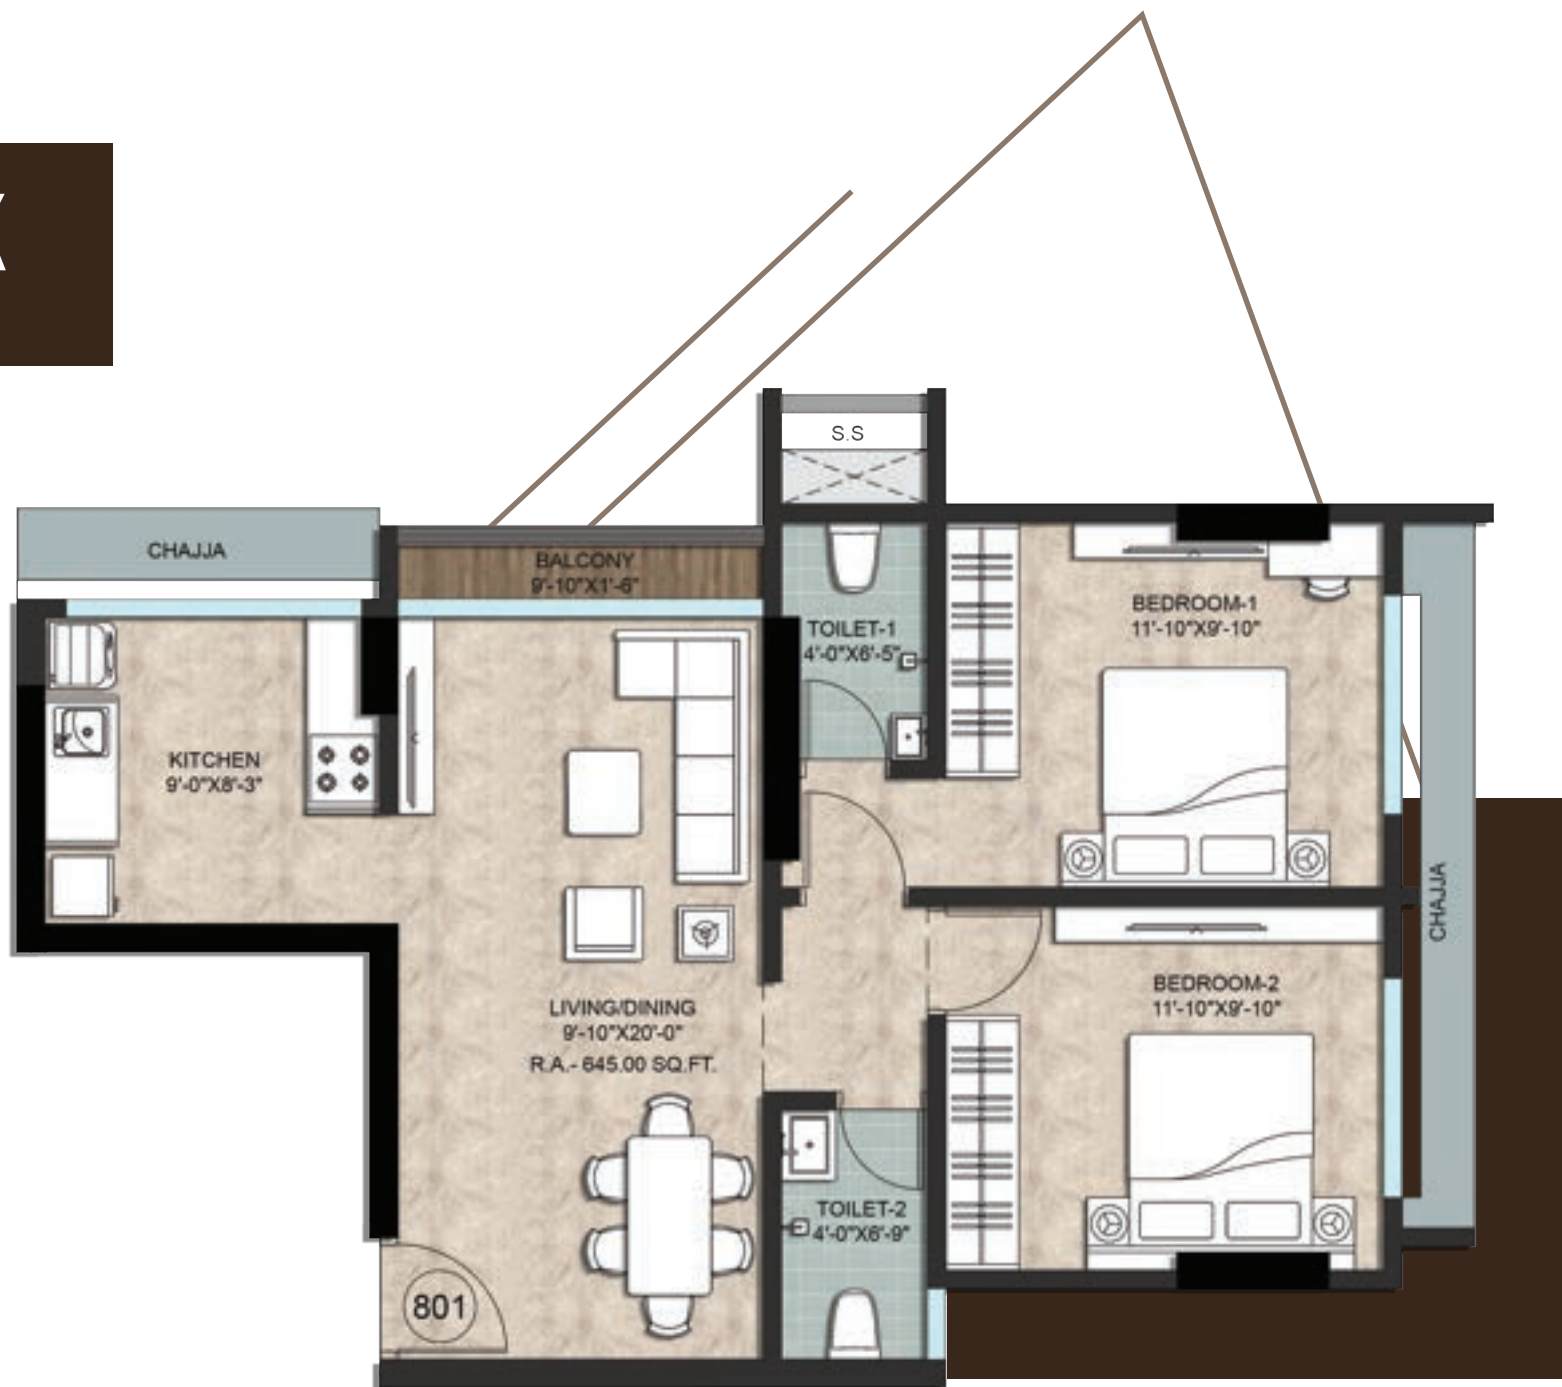

FLAT LAYOUT

2 BHK

KEY PLAN

TYPE	RERA CARPET	FLAT NO.	FLOOR
2 BHK	617.00 Sq.Ft.	01	4 th

FLAT LAYOUT

2 BHK

KEY PLAN

TYPE	RERA CARPET	FLAT NO.	FLOOR
2 BHK	618.00 Sq.Ft.	03	3 rd

FLAT LAYOUT

2 BHK

KEY PLAN

TYPE	RERA CARPET	FLAT NO.	FLOOR
2 BHK	638.00 Sq.Ft.	01	7 th

FLAT LAYOUT

2 BHK

KEY PLAN

TYPE	RERA CARPET	FLAT NO.	FLOOR
2 BHK	639.00 Sq.Ft.	02	7 th

FLAT LAYOUT

2 BHK

KEY PLAN

TYPE	RERA CARPET	FLAT NO.	FLOOR
2 BHK	645.00 Sq.Ft.	01	8 th

FLAT LAYOUT

2 BHK

KEY PLAN

TYPE	RERA CARPET	FLAT NO.	FLOOR
2 BHK	646.00 Sq.Ft.	02	8 th

FLAT LAYOUT

2 BHK

KEY PLAN

TYPE	RERA CARPET	FLAT NO.	FLOOR
2 BHK	665.00 Sq.Ft.	04	9 th

FLAT LAYOUT

3 BHK

KEY PLAN

TYPE	RERA CARPET	FLAT NO.	FLOOR
3 BHK	1060.00 Sq.Ft.	01	9 th