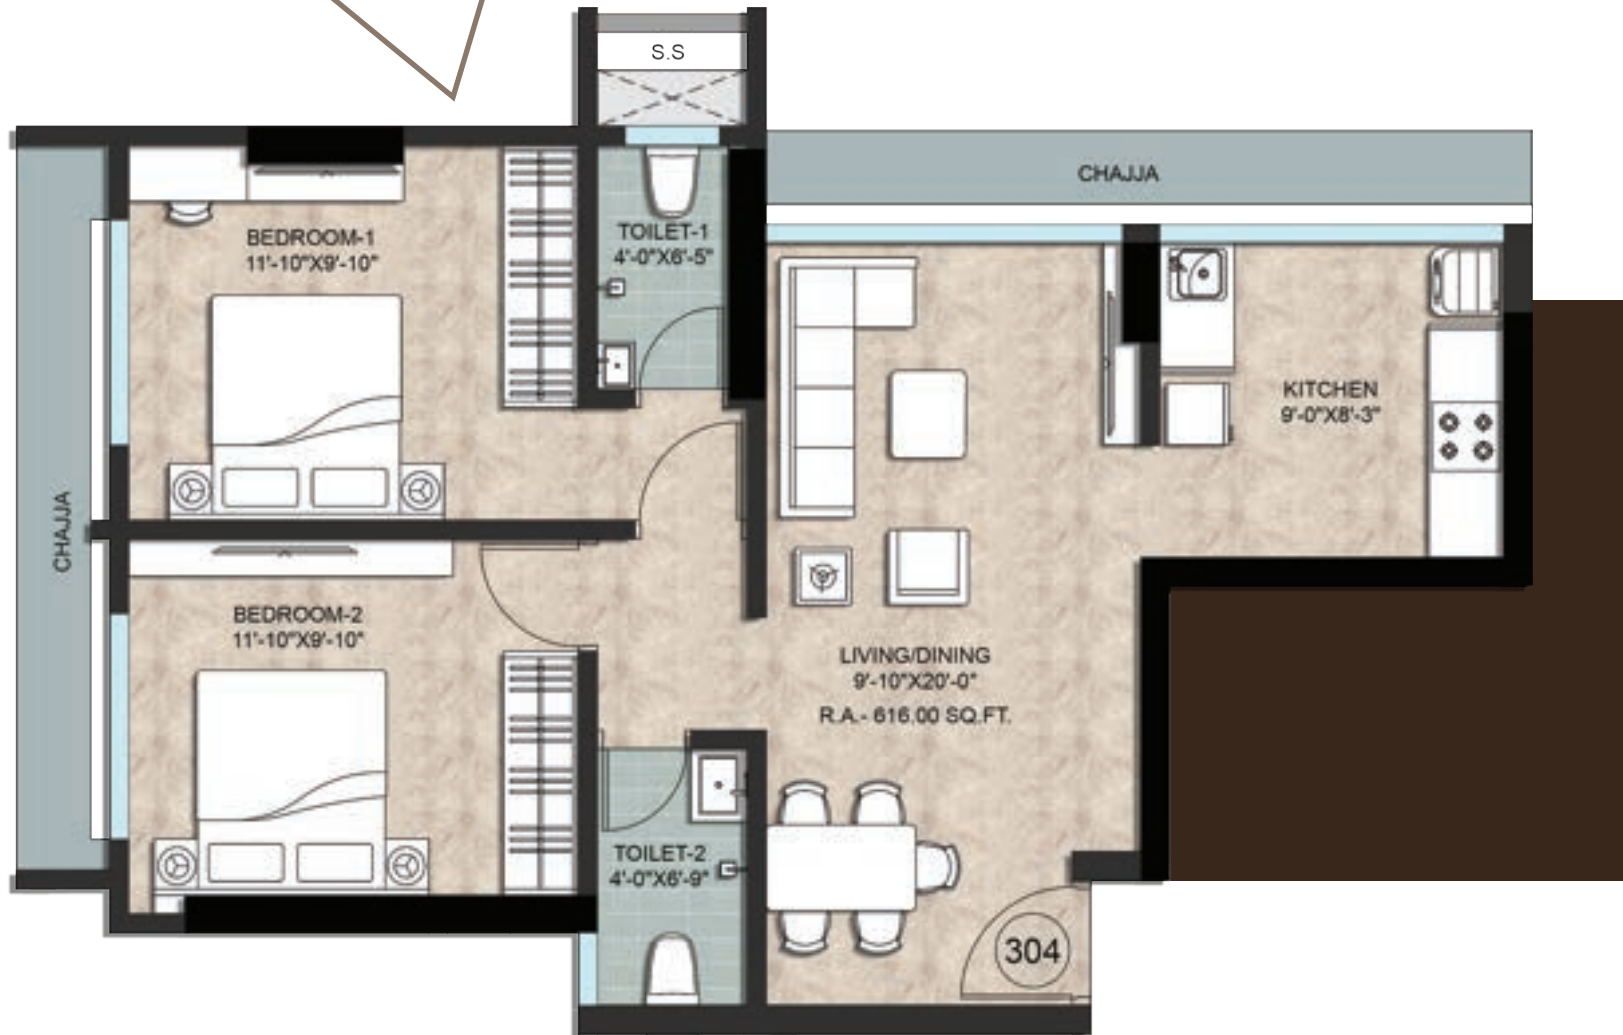

FLAT LAYOUT

2 BHK

KEY PLAN

TYPE	RERA CARPET	FLAT NO.	FLOOR
2 BHK	592.00 Sq.Ft.	03	2 nd

FLAT LAYOUT

2 BHK

KEY PLAN

TYPE	RERA CARPET	FLAT NO.	FLOOR
2 BHK	616.00 Sq.Ft.	04	3 rd & 4 th

FLAT LAYOUT

2 BHK

KEY PLAN

TYPE	RERA CARPET	FLAT NO.	FLOOR
2 BHK	617.00 Sq.Ft.	01	4 th

FLAT LAYOUT

2 BHK

KEY PLAN

TYPE	RERA CARPET	FLAT NO.	FLOOR
2 BHK	618.00 Sq.Ft.	03	3 rd

FLAT LAYOUT

2 BHK

KEY PLAN

TYPE	RERA CARPET	FLAT NO.	FLOOR
2 BHK	638.00 Sq.Ft.	01	7 th

FLAT LAYOUT

2 BHK

KEY PLAN

TYPE	RERA CARPET	FLAT NO.	FLOOR
2 BHK	639.00 Sq.Ft.	02	7 th

FLAT LAYOUT

2 BHK

KEY PLAN

TYPE	RERA CARPET	FLAT NO.	FLOOR
2 BHK	645.00 Sq.Ft.	01	8 th

FLAT LAYOUT

2 BHK

KEY PLAN

TYPE	RERA CARPET	FLAT NO.	FLOOR
2 BHK	646.00 Sq.Ft.	02	8 th