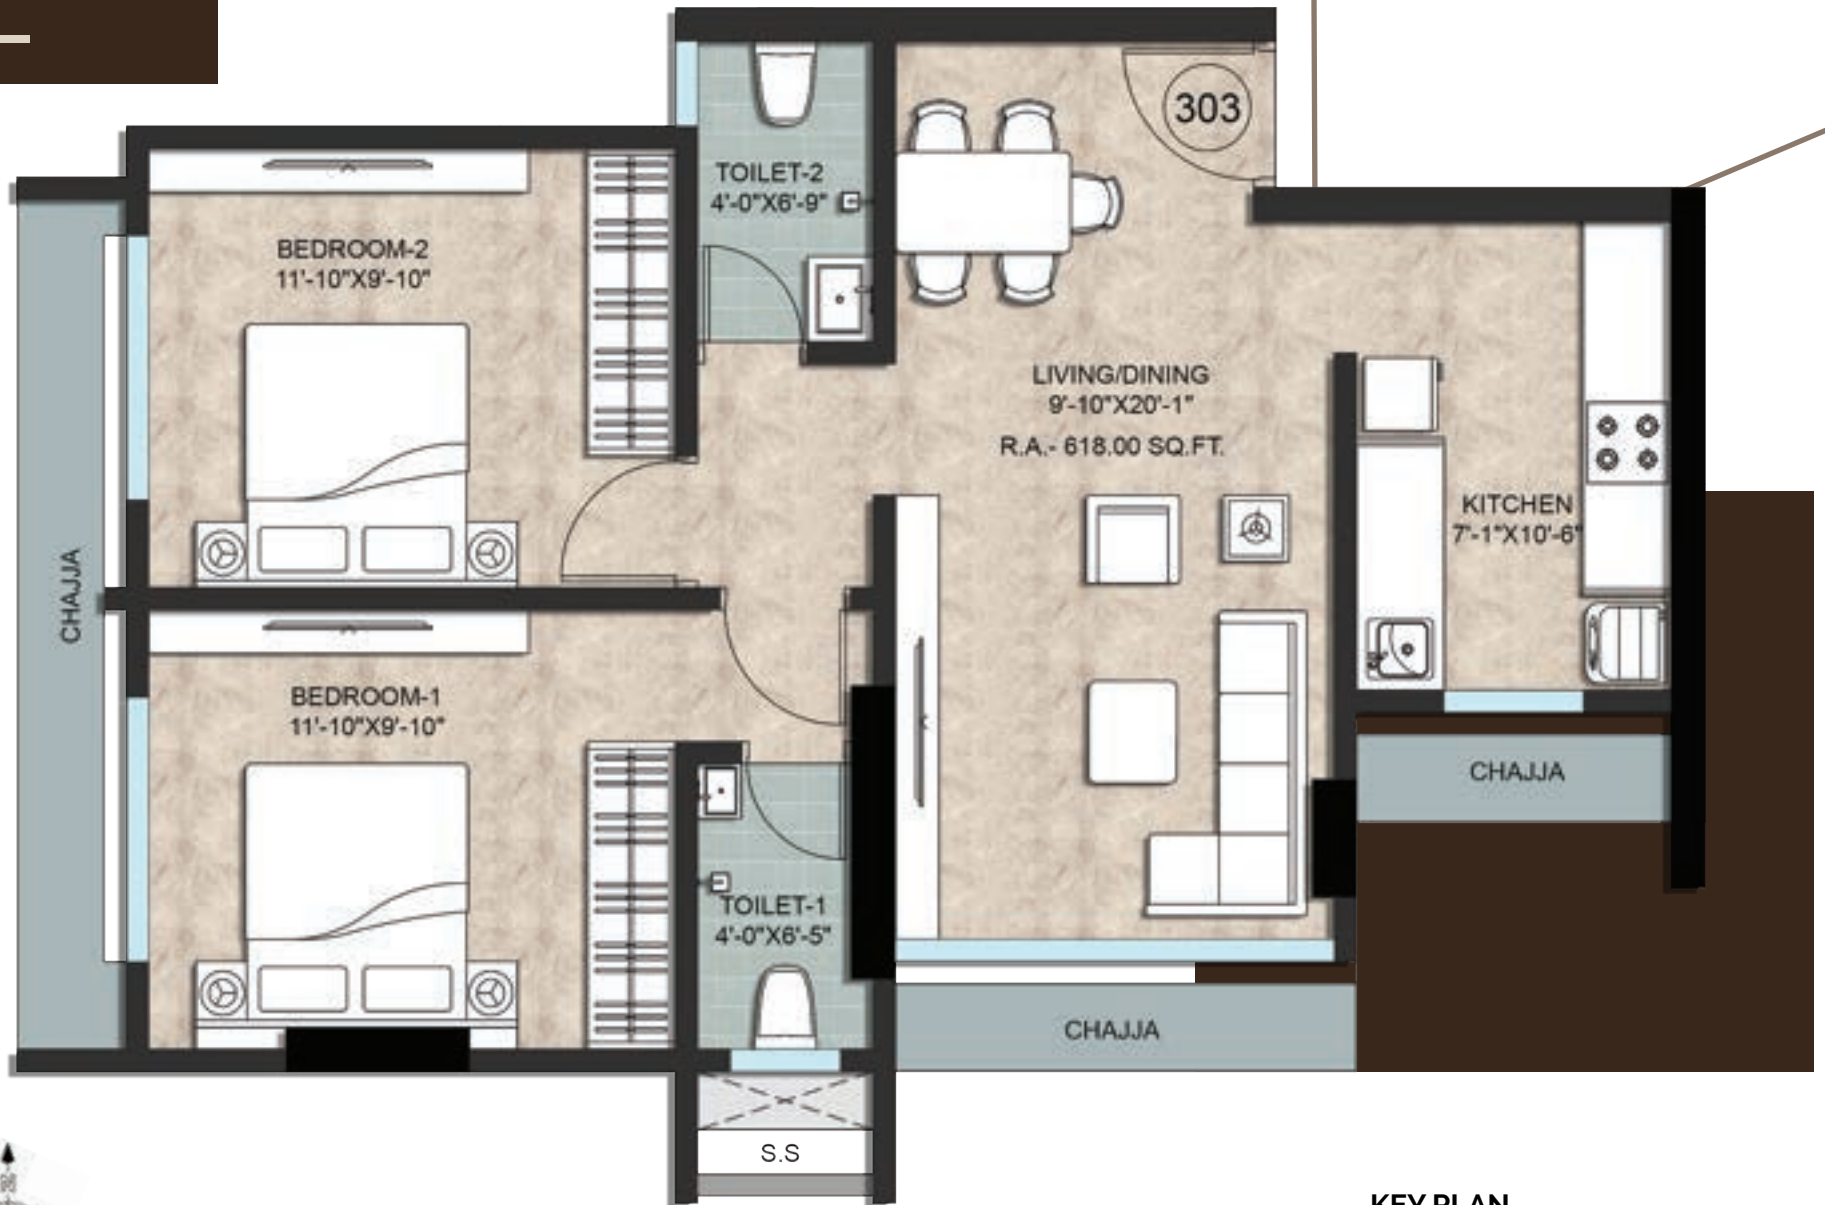

FLAT LAYOUT

2 BHK

KEY PLAN

TYPE	RERA CARPET	FLAT NO.	FLOOR
2 BHK	592.00 Sq.Ft.	03	2 nd

FLAT LAYOUT

2 BHK

KEY PLAN

TYPE	RERA CARPET	FLAT NO.	FLOOR
2 BHK	616.00 Sq.Ft.	04	3 rd & 4 th

FLAT LAYOUT

2 BHK

KEY PLAN

TYPE	RERA CARPET	FLAT NO.	FLOOR
2 BHK	617.00 Sq.Ft.	01	4 th

FLAT LAYOUT

2 BHK

KEY PLAN

TYPE	RERA CARPET	FLAT NO.	FLOOR
2 BHK	618.00 Sq.Ft.	03	3 rd

FLAT LAYOUT

2 BHK

KEY PLAN

TYPE	RERA CARPET	FLAT NO.	FLOOR
2 BHK	638.00 Sq.Ft.	01	7 th

FLAT LAYOUT

2 BHK

KEY PLAN

TYPE	RERA CARPET	FLAT NO.	FLOOR
2 BHK	639.00 Sq.Ft.	02	7 th

FLAT LAYOUT

2 BHK

KEY PLAN

TYPE	RERA CARPET	FLAT NO.	FLOOR
2 BHK	645.00 Sq.Ft.	01	8 th

FLAT LAYOUT

2 BHK

KEY PLAN

TYPE	RERA CARPET	FLAT NO.	FLOOR
2 BHK	646.00 Sq.Ft.	02	8 th