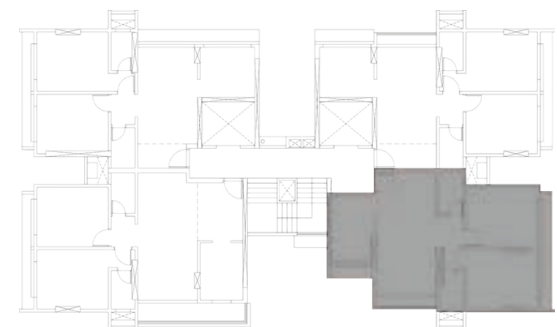

FLAT LAYOUT

2 BHK

KEY PLAN

TYPE	RERA CARPET	FLAT NO.	FLOOR
2 BHK	638.00 Sq.Ft.	01	7 th

FLAT LAYOUT

2 BHK

KEY PLAN

TYPE	RERA CARPET	FLAT NO.	FLOOR
2 BHK	639.00 Sq.Ft.	02	7 th

FLAT LAYOUT

2 BHK

KEY PLAN

TYPE	RERA CARPET	FLAT NO.	FLOOR
2 BHK	645.00 Sq.Ft.	01	8 th

FLAT LAYOUT

2 BHK

KEY PLAN

TYPE	RERA CARPET	FLAT NO.	FLOOR
2 BHK	646.00 Sq.Ft.	02	8 th

FLAT LAYOUT

2 BHK

KEY PLAN

TYPE	RERA CARPET	FLAT NO.	FLOOR
2 BHK	665.00 Sq.Ft.	04	9 th

FLAT LAYOUT

3 BHK

KEY PLAN

TYPE	RERA CARPET	FLAT NO.	FLOOR
3 BHK	1060.00 Sq.Ft.	01	9 th