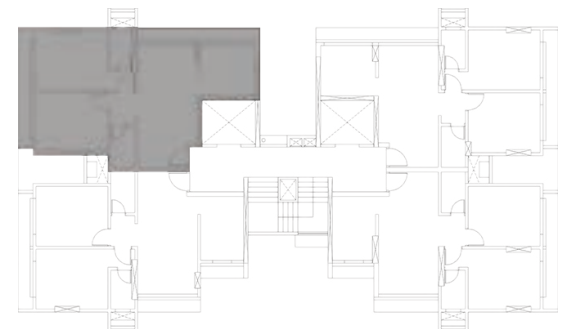

FLAT LAYOUT

2 BHK

KEY PLAN

TYPE	RERA CARPET	FLAT NO.	FLOOR
2 BHK	592.00 Sq.Ft.	03	2 nd

FLAT LAYOUT

2 BHK

KEY PLAN

TYPE	RERA CARPET	FLAT NO.	FLOOR
2 BHK	616.00 Sq.Ft.	04	3 rd & 4 th

FLAT LAYOUT

2 BHK

KEY PLAN

TYPE	RERA CARPET	FLAT NO.	FLOOR
2 BHK	617.00 Sq.Ft.	01	4 th

FLAT LAYOUT

2 BHK

KEY PLAN

TYPE	RERA CARPET	FLAT NO.	FLOOR
2 BHK	618.00 Sq.Ft.	03	3 rd

FLAT LAYOUT

2 BHK

KEY PLAN

TYPE	RERA CARPET	FLAT NO.	FLOOR
2 BHK	638.00 Sq.Ft.	01	7 th

FLAT LAYOUT

2 BHK

KEY PLAN

TYPE	RERA CARPET	FLAT NO.	FLOOR
2 BHK	639.00 Sq.Ft.	02	7 th

FLAT LAYOUT

2 BHK

KEY PLAN

TYPE	RERA CARPET	FLAT NO.	FLOOR
2 BHK	645.00 Sq.Ft.	01	8 th

FLAT LAYOUT

2 BHK

KEY PLAN

TYPE	RERA CARPET	FLAT NO.	FLOOR
2 BHK	646.00 Sq.Ft.	02	8 th