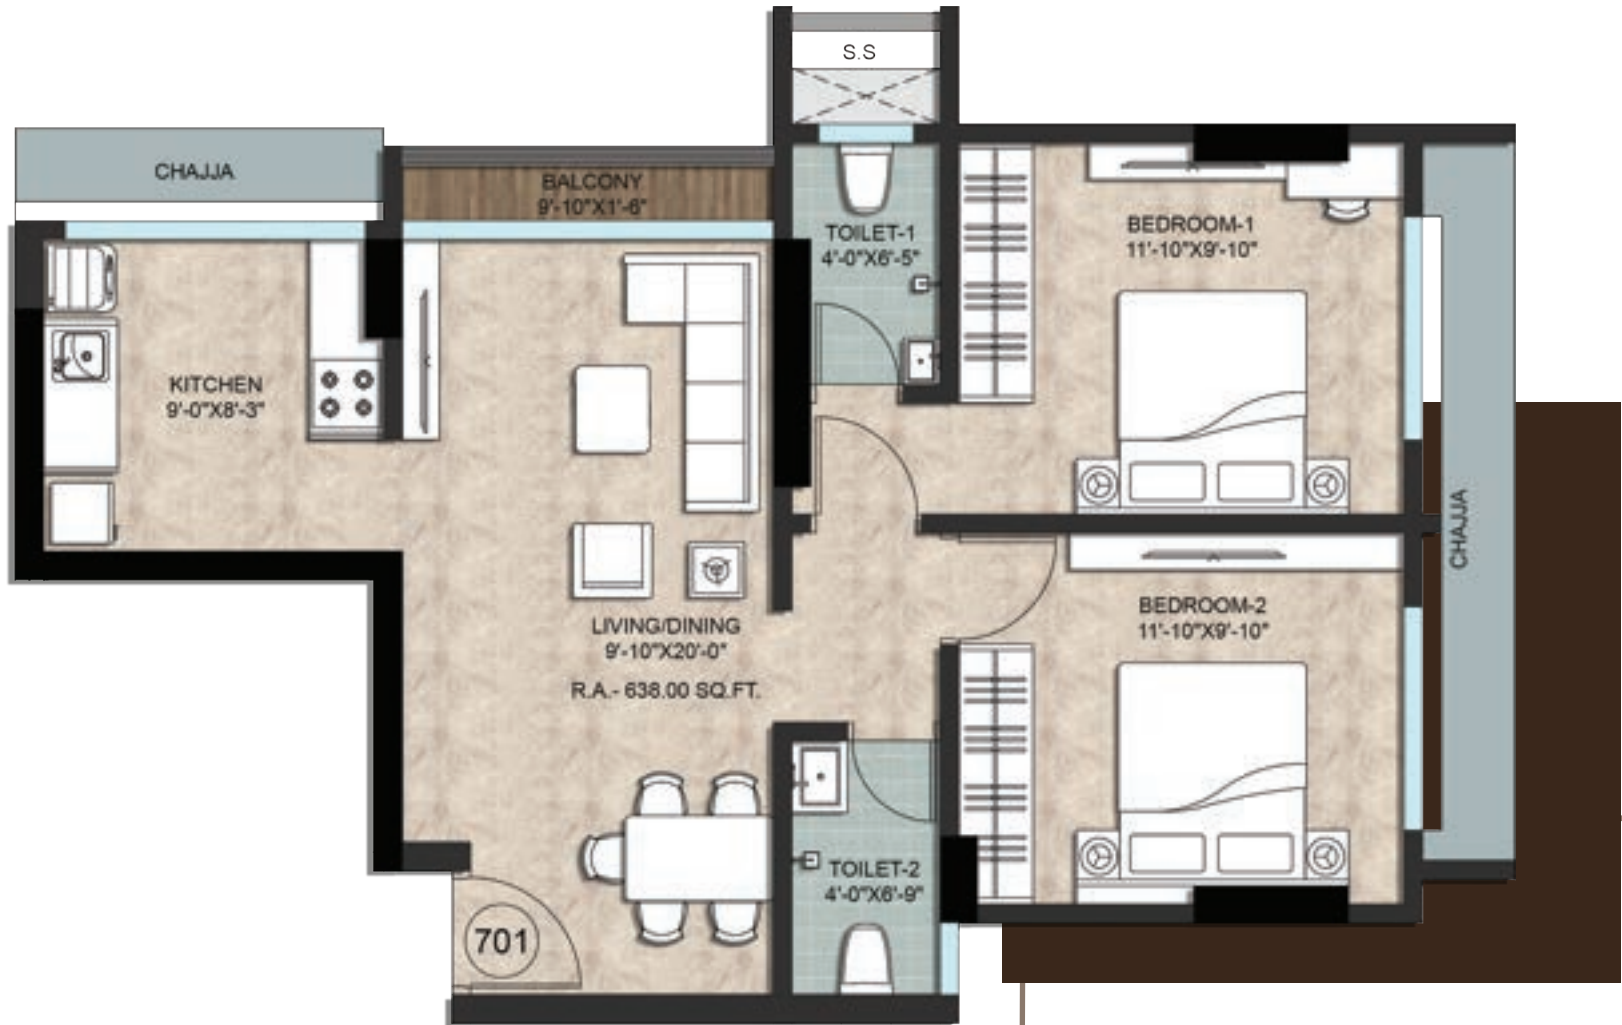

FLAT LAYOUT

2 BHK

KEY PLAN

TYPE	RERA CARPET	FLAT NO.	FLOOR
2 BHK	592.00 Sq.Ft.	03	2 nd

FLAT LAYOUT

2 BHK

KEY PLAN

TYPE	RERA CARPET	FLAT NO.	FLOOR
2 BHK	616.00 Sq.Ft.	04	3 rd & 4 th

FLAT LAYOUT

2 BHK

KEY PLAN

TYPE	RERA CARPET	FLAT NO.	FLOOR
2 BHK	617.00 Sq.Ft.	01	4 th

FLAT LAYOUT

2 BHK

KEY PLAN

TYPE	RERA CARPET	FLAT NO.	FLOOR
2 BHK	618.00 Sq.Ft.	03	3 rd

FLAT LAYOUT

2 BHK

KEY PLAN

TYPE	RERA CARPET	FLAT NO.	FLOOR
2 BHK	638.00 Sq.Ft.	01	7 th

FLAT LAYOUT

2 BHK

KEY PLAN

TYPE	RERA CARPET	FLAT NO.	FLOOR
2 BHK	639.00 Sq.Ft.	02	7 th

FLAT LAYOUT

2 BHK

KEY PLAN

TYPE	RERA CARPET	FLAT NO.	FLOOR
2 BHK	645.00 Sq.Ft.	01	8 th

FLAT LAYOUT

2 BHK

KEY PLAN

TYPE	RERA CARPET	FLAT NO.	FLOOR
2 BHK	646.00 Sq.Ft.	02	8 th