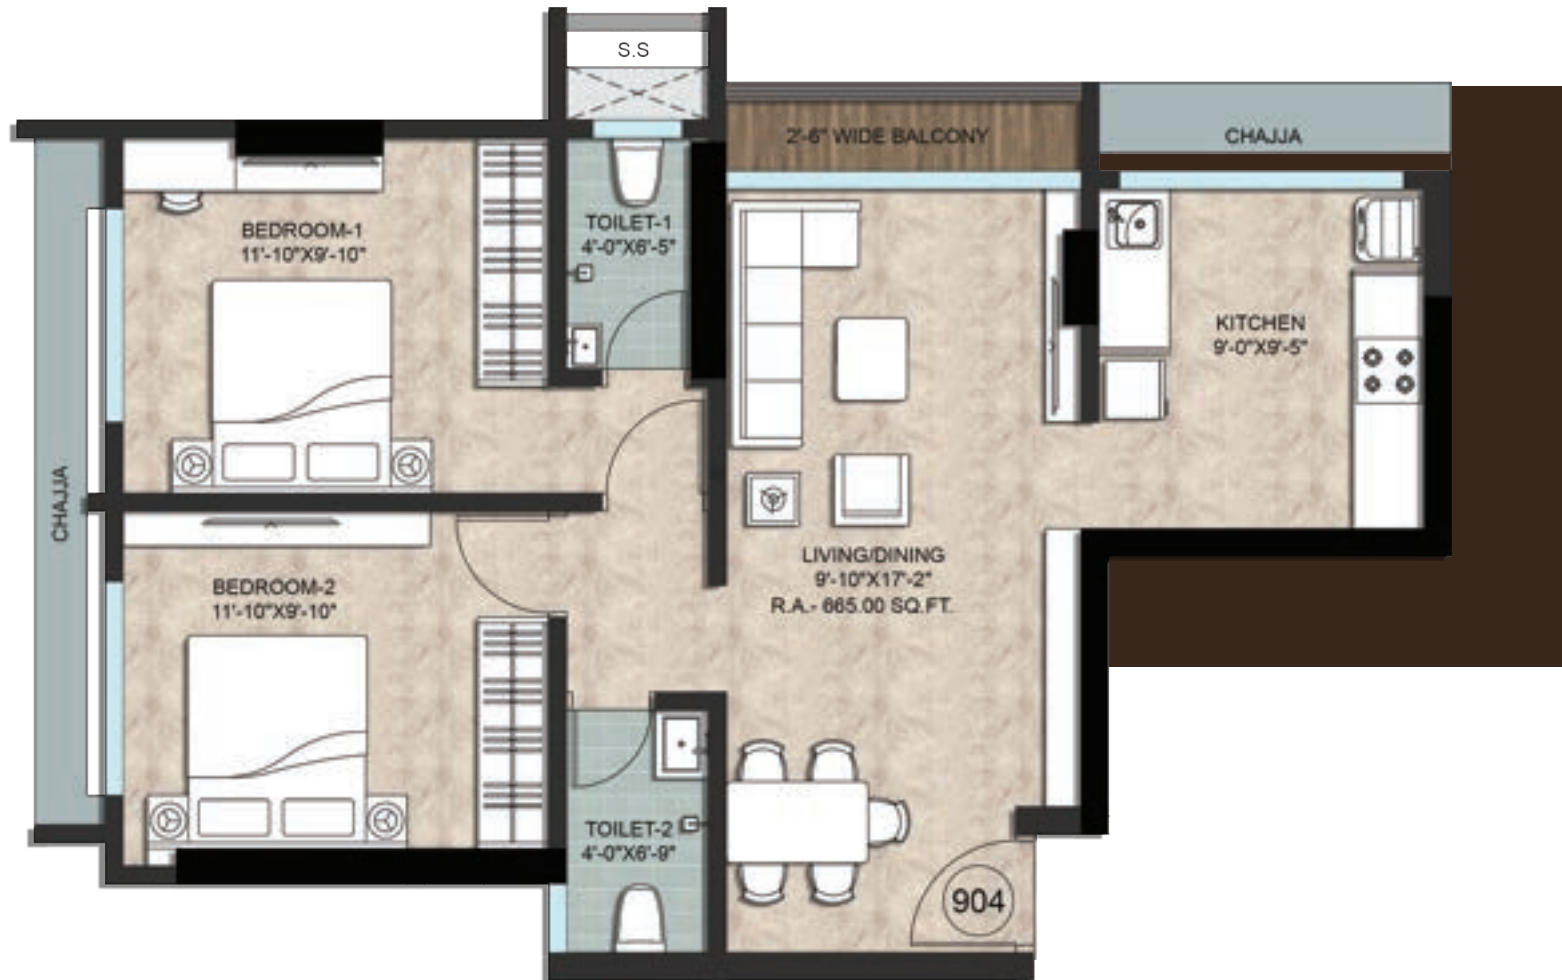

FLAT LAYOUT

2 BHK

KEY PLAN

TYPE	RERA CARPET	FLAT NO.	FLOOR
2 BHK	592.00 Sq.Ft.	03	2 nd

FLAT LAYOUT

2 BHK

KEY PLAN

TYPE	RERA CARPET	FLAT NO.	FLOOR
2 BHK	616.00 Sq.Ft.	04	3 rd & 4 th

FLAT LAYOUT

2 BHK

KEY PLAN

TYPE	RERA CARPET	FLAT NO.	FLOOR
2 BHK	638.00 Sq.Ft.	01	7 th

FLAT LAYOUT

2 BHK

KEY PLAN

TYPE	RERA CARPET	FLAT NO.	FLOOR
2 BHK	639.00 Sq.Ft.	02	7 th

FLAT LAYOUT

2 BHK

KEY PLAN

TYPE	RERA CARPET	FLAT NO.	FLOOR
2 BHK	645.00 Sq.Ft.	01	8 th

FLAT LAYOUT

2 BHK

KEY PLAN

TYPE	RERA CARPET	FLAT NO.	FLOOR
2 BHK	646.00 Sq.Ft.	02	8 th

FLAT LAYOUT

2 BHK

KEY PLAN

TYPE	RERA CARPET	FLAT NO.	FLOOR
2 BHK	665.00 Sq.Ft.	04	9 th

FLAT LAYOUT

3 BHK

KEY PLAN

TYPE	RERA CARPET	FLAT NO.	FLOOR
3 BHK	1060.00 Sq.Ft.	01	9 th