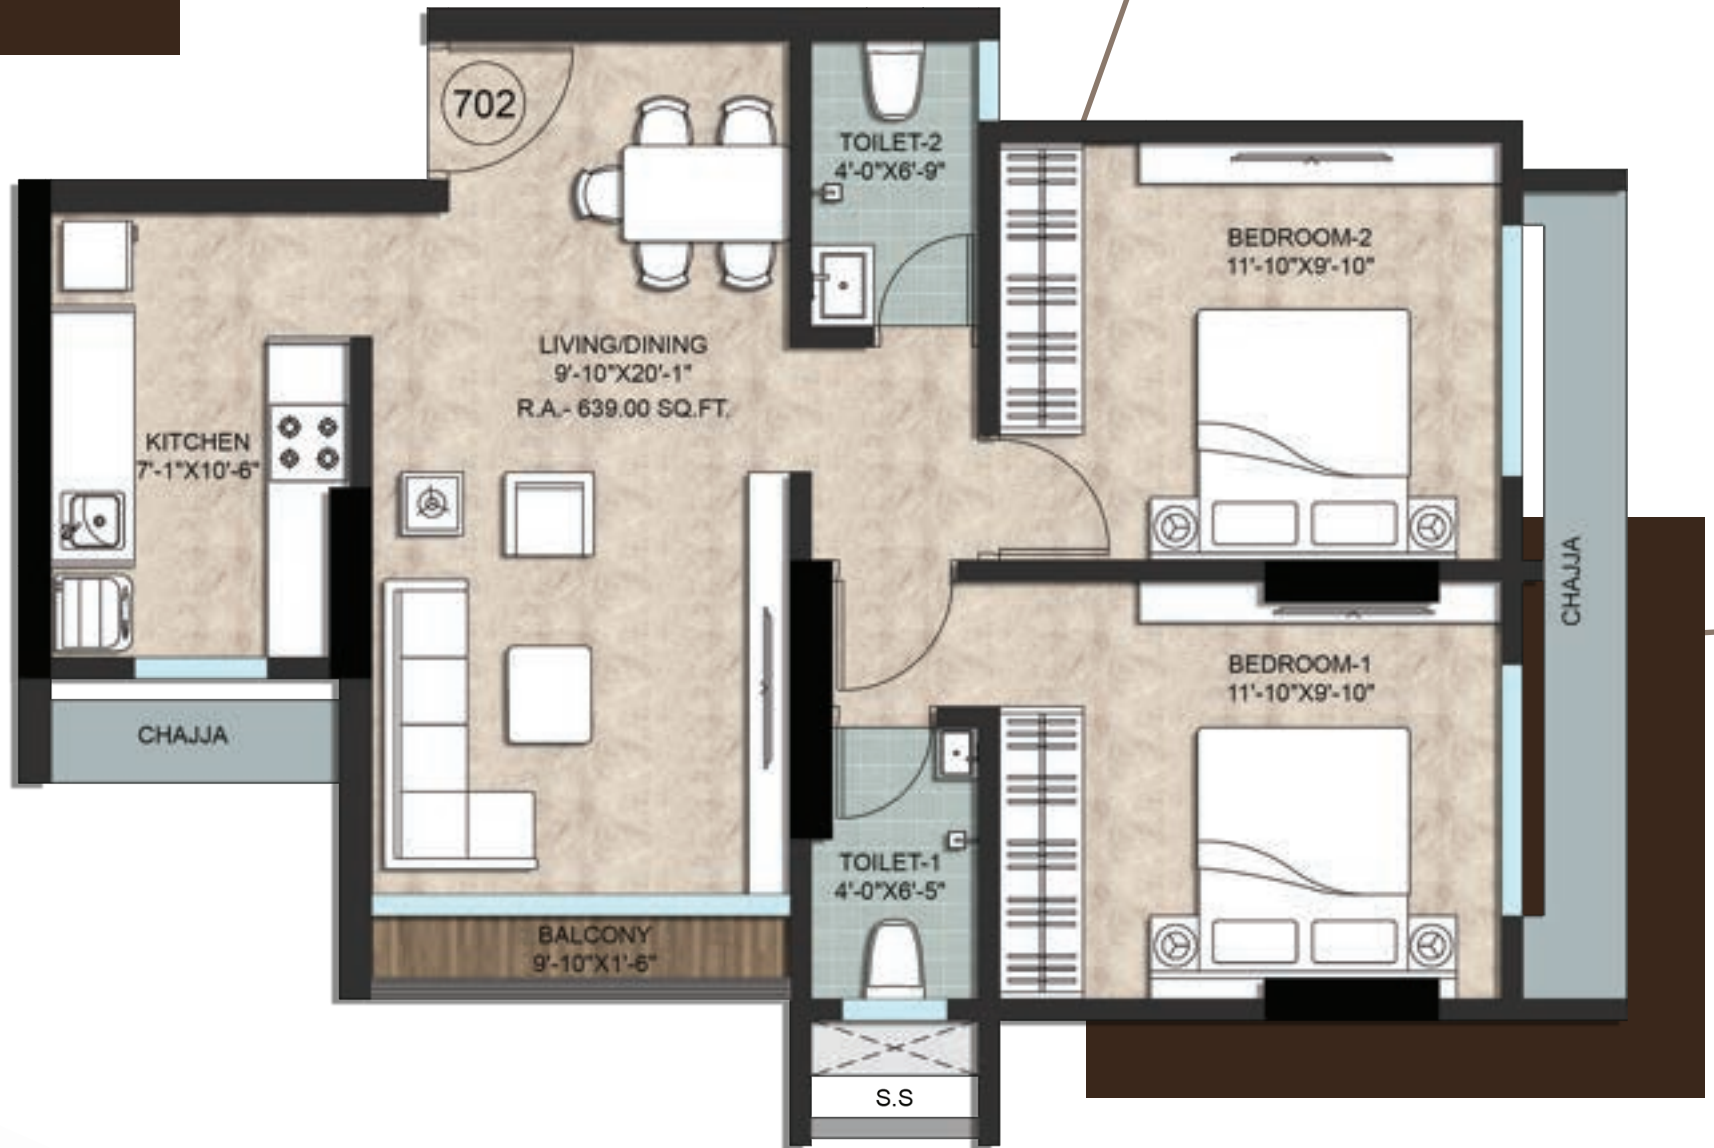

FLAT LAYOUT

2 BHK

KEY PLAN

TYPE	RERA CARPET	FLAT NO.	FLOOR
2 BHK	617.00 Sq.Ft.	01	4 th

FLAT LAYOUT

2 BHK

KEY PLAN

TYPE	RERA CARPET	FLAT NO.	FLOOR
2 BHK	618.00 Sq.Ft.	03	3 rd

FLAT LAYOUT

2 BHK

KEY PLAN

TYPE	RERA CARPET	FLAT NO.	FLOOR
2 BHK	638.00 Sq.Ft.	01	7 th

FLAT LAYOUT

2 BHK

KEY PLAN

TYPE	RERA CARPET	FLAT NO.	FLOOR
2 BHK	639.00 Sq.Ft.	02	7 th

FLAT LAYOUT

2 BHK

KEY PLAN

TYPE	RERA CARPET	FLAT NO.	FLOOR
2 BHK	645.00 Sq.Ft.	01	8 th

FLAT LAYOUT

2 BHK

KEY PLAN

TYPE	RERA CARPET	FLAT NO.	FLOOR
2 BHK	646.00 Sq.Ft.	02	8 th

FLAT LAYOUT

2 BHK

KEY PLAN

TYPE	RERA CARPET	FLAT NO.	FLOOR
2 BHK	665.00 Sq.Ft.	04	9 th

FLAT LAYOUT

3 BHK

KEY PLAN

TYPE	RERA CARPET	FLAT NO.	FLOOR
3 BHK	1060.00 Sq.Ft.	01	9 th