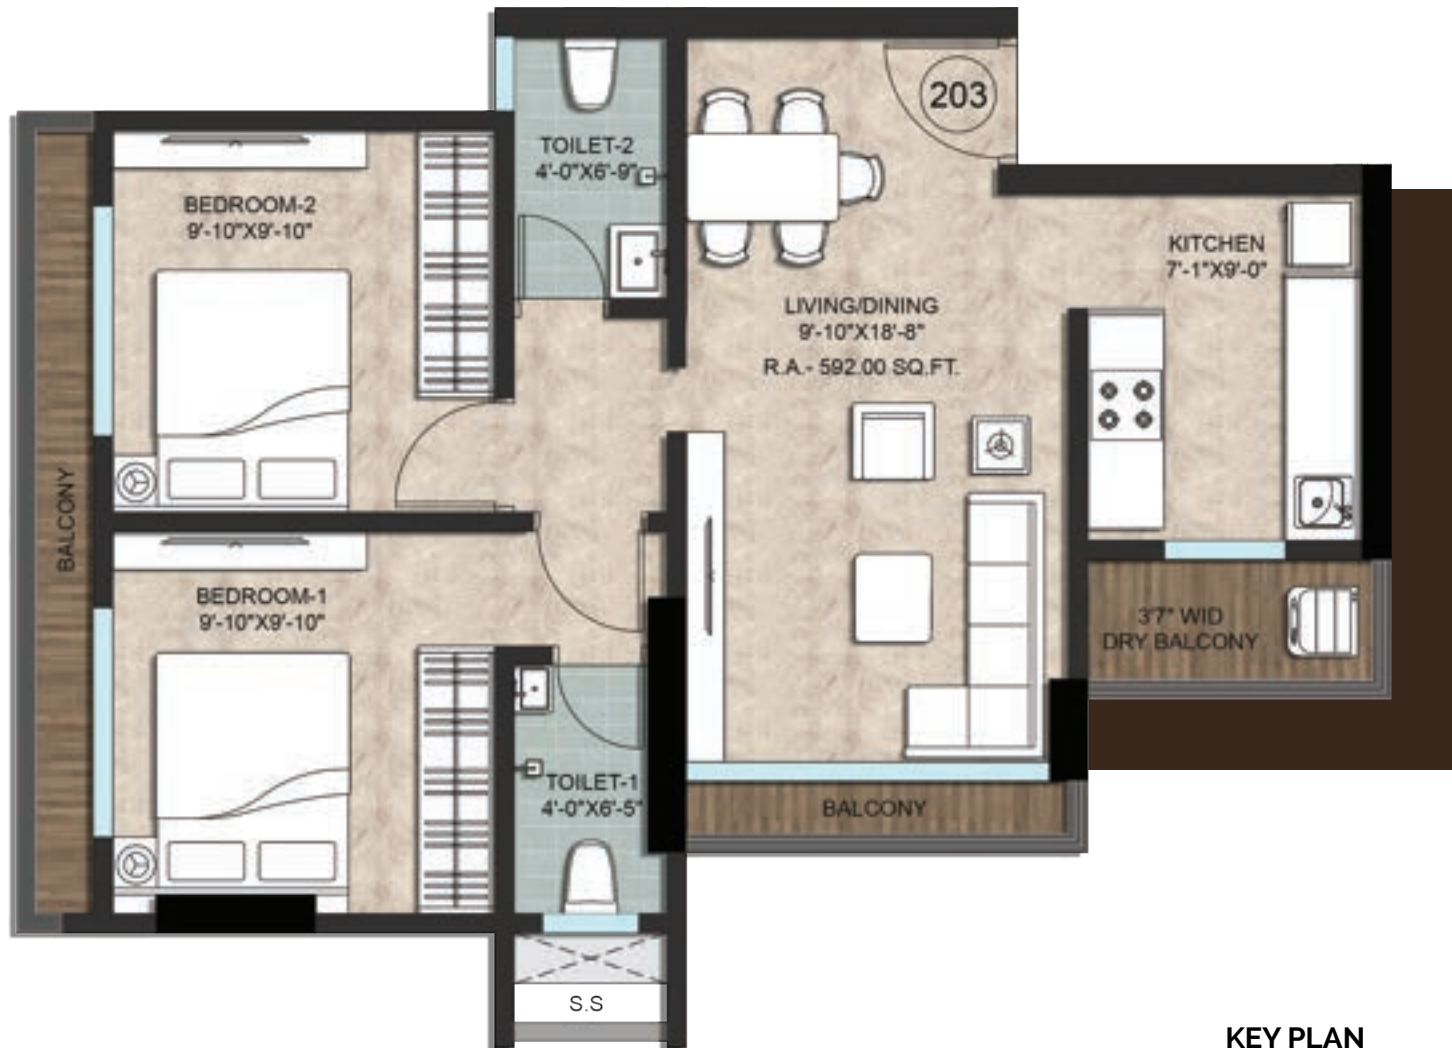

FLAT LAYOUT

2 BHK

KEY PLAN

TYPE	RERA CARPET	FLAT NO.	FLOOR
2 BHK	592.00 Sq.Ft.	03	2 nd

FLAT LAYOUT

2 BHK

KEY PLAN

TYPE	RERA CARPET	FLAT NO.	FLOOR
2 BHK	616.00 Sq.Ft.	04	3 rd & 4 th

FLAT LAYOUT

2 BHK

KEY PLAN

TYPE	RERA CARPET	FLAT NO.	FLOOR
2 BHK	617.00 Sq.Ft.	01	4 th

FLAT LAYOUT

2 BHK

KEY PLAN

TYPE	RERA CARPET	FLAT NO.	FLOOR
2 BHK	618.00 Sq.Ft.	03	3 rd

FLAT LAYOUT

2 BHK

KEY PLAN

TYPE	RERA CARPET	FLAT NO.	FLOOR
2 BHK	638.00 Sq.Ft.	01	7 th

FLAT LAYOUT

2 BHK

KEY PLAN

TYPE	RERA CARPET	FLAT NO.	FLOOR
2 BHK	639.00 Sq.Ft.	02	7 th

FLAT LAYOUT

2 BHK

KEY PLAN

TYPE	RERA CARPET	FLAT NO.	FLOOR
2 BHK	645.00 Sq.Ft.	01	8 th

FLAT LAYOUT

2 BHK

KEY PLAN

TYPE	RERA CARPET	FLAT NO.	FLOOR
2 BHK	646.00 Sq.Ft.	02	8 th