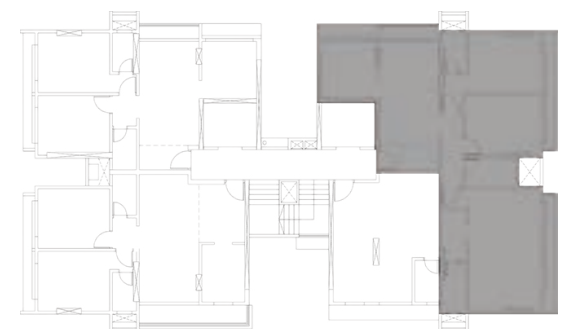

FLAT LAYOUT

2 BHK

KEY PLAN

TYPE	RERA CARPET	FLAT NO.	FLOOR
2 BHK	638.00 Sq.Ft.	01	7 th

FLAT LAYOUT

2 BHK

KEY PLAN

TYPE	RERA CARPET	FLAT NO.	FLOOR
2 BHK	639.00 Sq.Ft.	02	7 th

FLAT LAYOUT

2 BHK

KEY PLAN

TYPE	RERA CARPET	FLAT NO.	FLOOR
2 BHK	645.00 Sq.Ft.	01	8 th

FLAT LAYOUT

2 BHK

KEY PLAN

TYPE	RERA CARPET	FLAT NO.	FLOOR
2 BHK	646.00 Sq.Ft.	02	8 th

FLAT LAYOUT

2 BHK

KEY PLAN

TYPE	RERA CARPET	FLAT NO.	FLOOR
2 BHK	665.00 Sq.Ft.	04	9 th

FLAT LAYOUT

3 BHK

KEY PLAN

TYPE	RERA CARPET	FLAT NO.	FLOOR
3 BHK	1060.00 Sq.Ft.	01	9 th