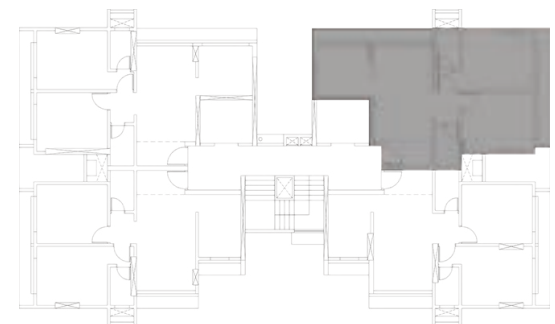

FLAT LAYOUT

2 BHK

KEY PLAN

TYPE	RERA CARPET	FLAT NO.	FLOOR
2 BHK	592.00 Sq.Ft.	03	2 nd

FLAT LAYOUT

2 BHK

KEY PLAN

TYPE	RERA CARPET	FLAT NO.	FLOOR
2 BHK	616.00 Sq.Ft.	04	3 rd & 4 th

FLAT LAYOUT

2 BHK

KEY PLAN

TYPE	RERA CARPET	FLAT NO.	FLOOR
2 BHK	617.00 Sq.Ft.	01	4 th

FLAT LAYOUT

2 BHK

KEY PLAN

TYPE	RERA CARPET	FLAT NO.	FLOOR
2 BHK	618.00 Sq.Ft.	03	3 rd

FLAT LAYOUT

2 BHK

KEY PLAN

TYPE	RERA CARPET	FLAT NO.	FLOOR
2 BHK	638.00 Sq.Ft.	01	7 th

FLAT LAYOUT

2 BHK

KEY PLAN

TYPE	RERA CARPET	FLAT NO.	FLOOR
2 BHK	639.00 Sq.Ft.	02	7 th

FLAT LAYOUT

2 BHK

KEY PLAN

TYPE	RERA CARPET	FLAT NO.	FLOOR
2 BHK	645.00 Sq.Ft.	01	8 th

FLAT LAYOUT

2 BHK

KEY PLAN

TYPE	RERA CARPET	FLAT NO.	FLOOR
2 BHK	646.00 Sq.Ft.	02	8 th