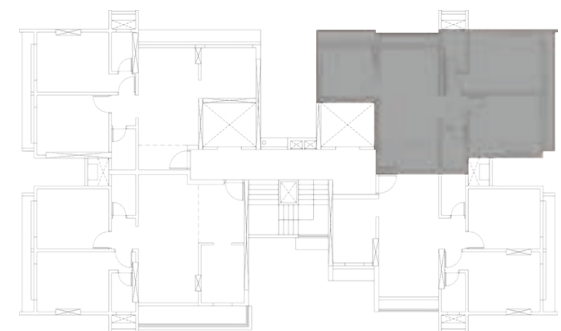

FLAT LAYOUT

2 BHK

KEY PLAN

TYPE	RERA CARPET	FLAT NO.	FLOOR
2 BHK	617.00 Sq.Ft.	01	4 th

FLAT LAYOUT

2 BHK

KEY PLAN

TYPE	RERA CARPET	FLAT NO.	FLOOR
2 BHK	618.00 Sq.Ft.	03	3 rd

FLAT LAYOUT

2 BHK

KEY PLAN

TYPE	RERA CARPET	FLAT NO.	FLOOR
2 BHK	638.00 Sq.Ft.	01	7 th

FLAT LAYOUT

2 BHK

KEY PLAN

TYPE	RERA CARPET	FLAT NO.	FLOOR
2 BHK	639.00 Sq.Ft.	02	7 th

FLAT LAYOUT

2 BHK

KEY PLAN

TYPE	RERA CARPET	FLAT NO.	FLOOR
2 BHK	645.00 Sq.Ft.	01	8 th

FLAT LAYOUT

2 BHK

KEY PLAN

TYPE	RERA CARPET	FLAT NO.	FLOOR
2 BHK	646.00 Sq.Ft.	02	8 th

FLAT LAYOUT

2 BHK

KEY PLAN

TYPE	RERA CARPET	FLAT NO.	FLOOR
2 BHK	665.00 Sq.Ft.	04	9 th

FLAT LAYOUT

3 BHK

KEY PLAN

TYPE	RERA CARPET	FLAT NO.	FLOOR
3 BHK	1060.00 Sq.Ft.	01	9 th