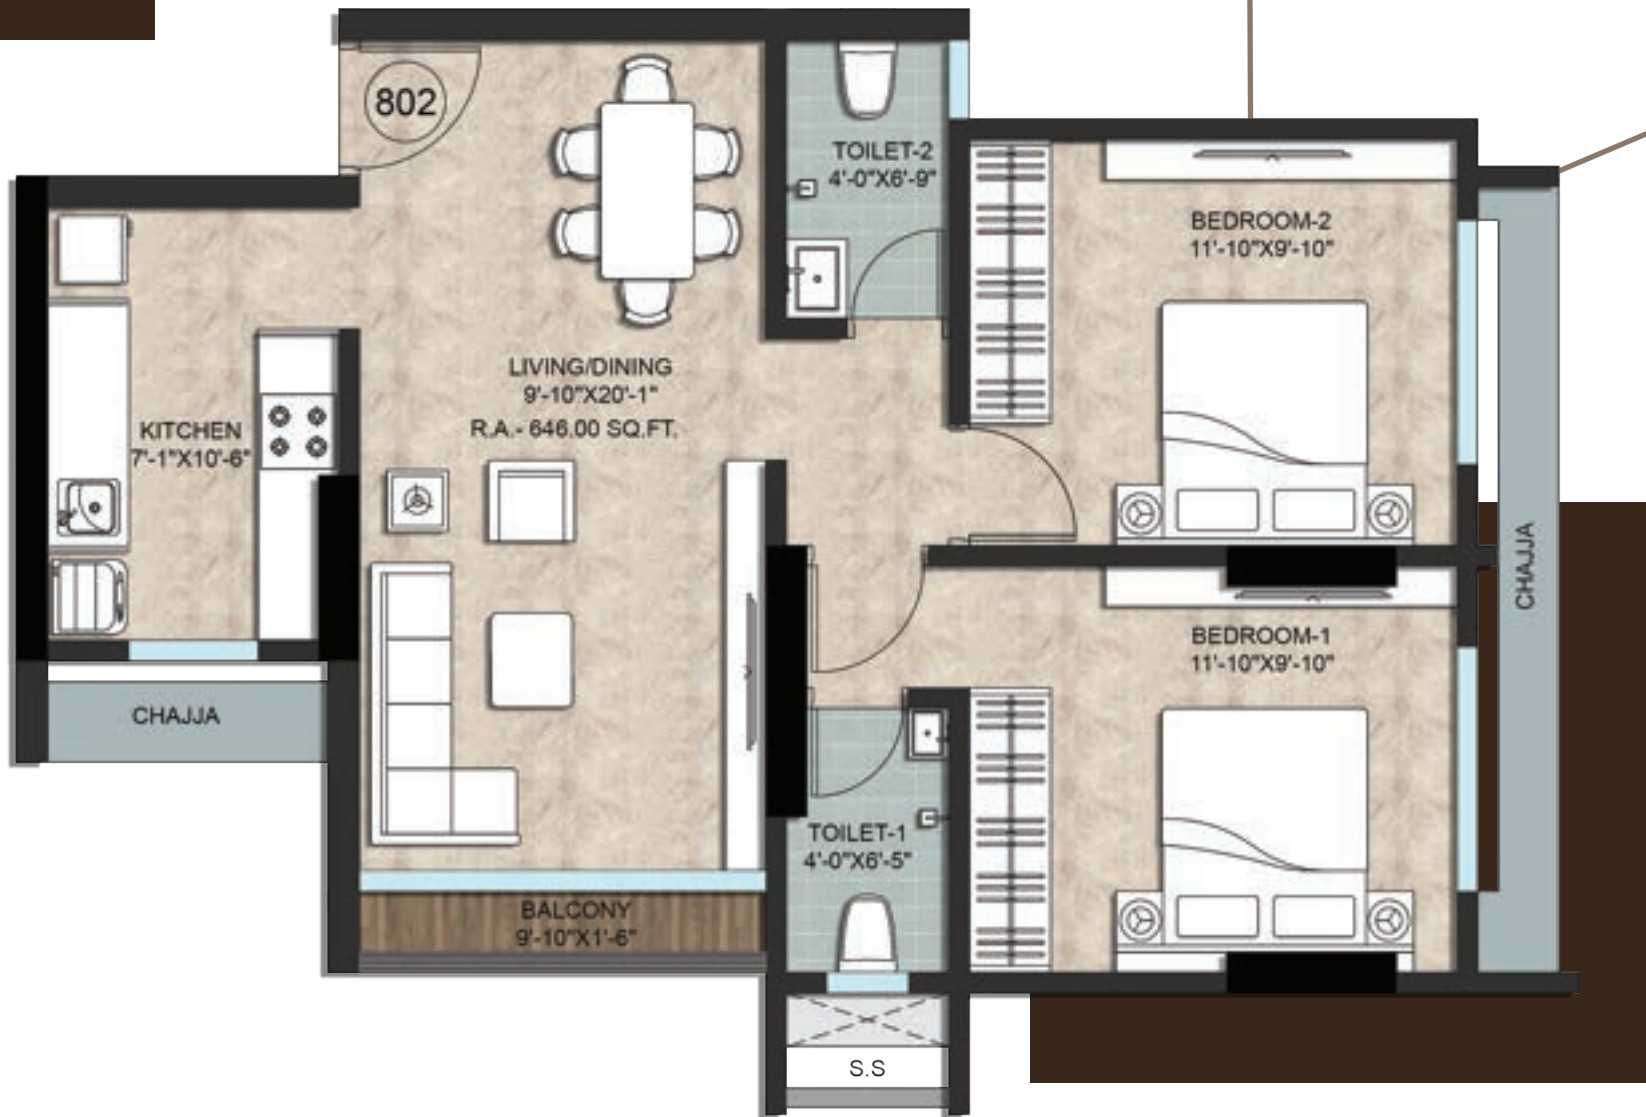

FLAT LAYOUT

2 BHK

KEY PLAN

TYPE	RERA CARPET	FLAT NO.	FLOOR
2 BHK	592.00 Sq.Ft.	03	2 nd

FLAT LAYOUT

2 BHK

KEY PLAN

TYPE	RERA CARPET	FLAT NO.	FLOOR
2 BHK	616.00 Sq.Ft.	04	3 rd & 4 th

FLAT LAYOUT

2 BHK

KEY PLAN

TYPE	RERA CARPET	FLAT NO.	FLOOR
2 BHK	638.00 Sq.Ft.	01	7 th

FLAT LAYOUT

2 BHK

KEY PLAN

TYPE	RERA CARPET	FLAT NO.	FLOOR
2 BHK	639.00 Sq.Ft.	02	7 th

FLAT LAYOUT

2 BHK

KEY PLAN

TYPE	RERA CARPET	FLAT NO.	FLOOR
2 BHK	645.00 Sq.Ft.	01	8 th

FLAT LAYOUT

2 BHK

KEY PLAN

TYPE	RERA CARPET	FLAT NO.	FLOOR
2 BHK	646.00 Sq.Ft.	02	8 th

FLAT LAYOUT

2 BHK

KEY PLAN

TYPE	RERA CARPET	FLAT NO.	FLOOR
2 BHK	665.00 Sq.Ft.	04	9 th

FLAT LAYOUT

3 BHK

KEY PLAN

TYPE	RERA CARPET	FLAT NO.	FLOOR
3 BHK	1060.00 Sq.Ft.	01	9 th