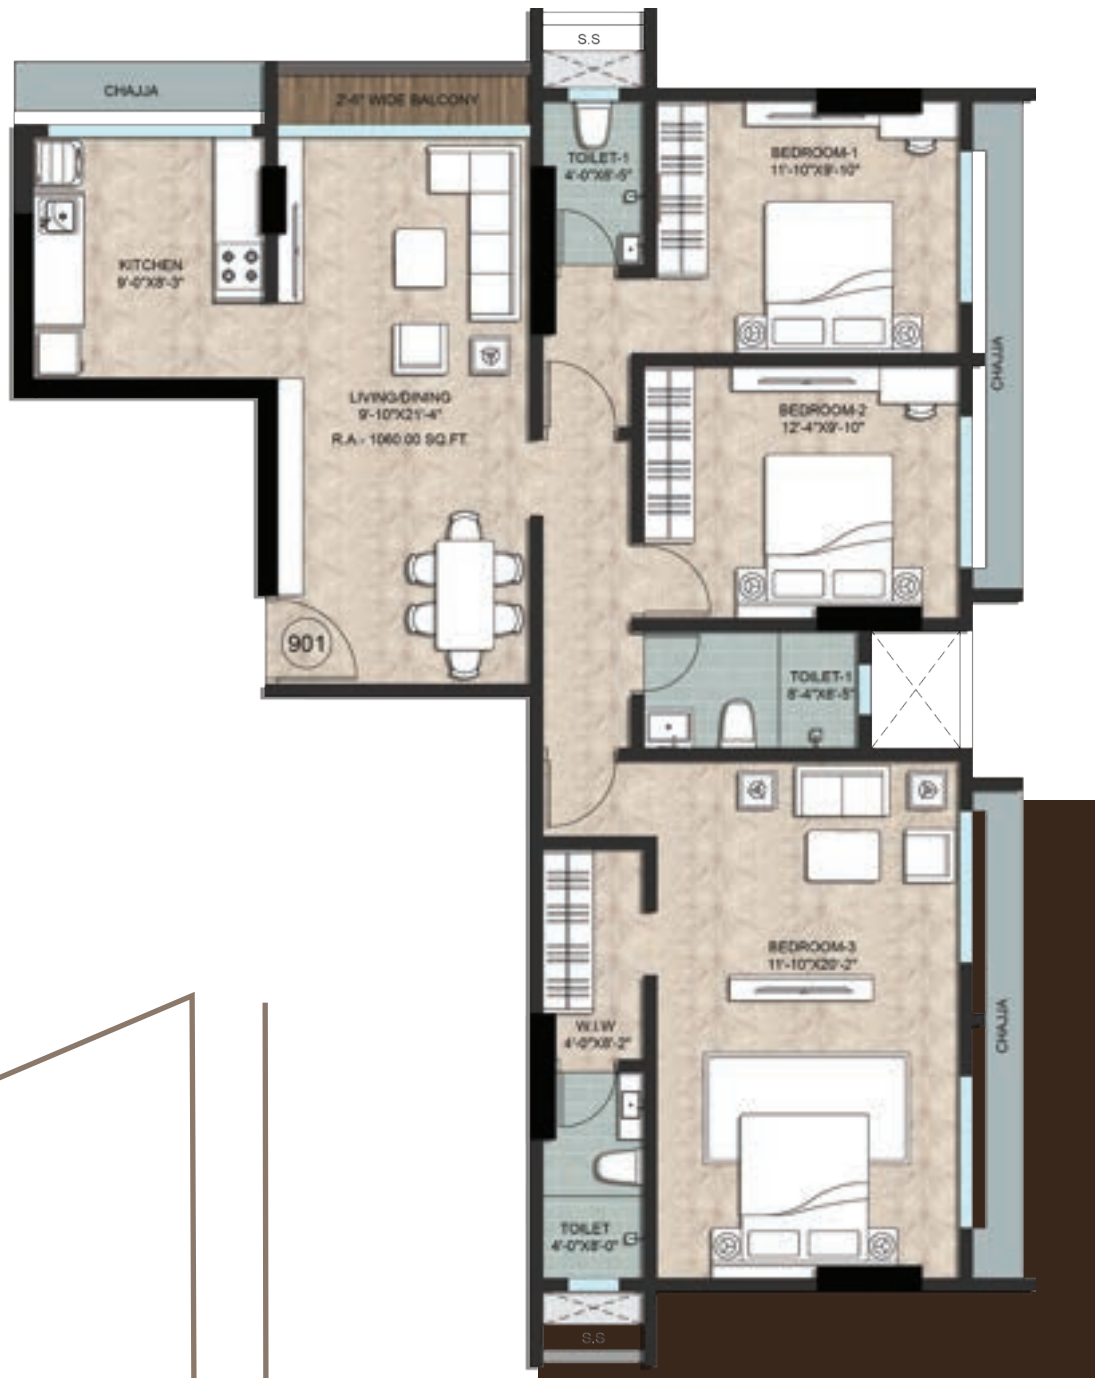

FLAT LAYOUT

2 BHK

KEY PLAN

TYPE	RERA CARPET	FLAT NO.	FLOOR
2 BHK	592.00 Sq.Ft.	03	2 nd

FLAT LAYOUT

2 BHK

KEY PLAN

TYPE	RERA CARPET	FLAT NO.	FLOOR
2 BHK	616.00 Sq.Ft.	04	3 rd & 4 th

FLAT LAYOUT

2 BHK

KEY PLAN

TYPE	RERA CARPET	FLAT NO.	FLOOR
2 BHK	617.00 Sq.Ft.	01	4 th

FLAT LAYOUT

2 BHK

KEY PLAN

TYPE	RERA CARPET	FLAT NO.	FLOOR
2 BHK	618.00 Sq.Ft.	03	3 rd

FLAT LAYOUT

2 BHK

KEY PLAN

TYPE	RERA CARPET	FLAT NO.	FLOOR
2 BHK	645.00 Sq.Ft.	01	8 th

FLAT LAYOUT

2 BHK

KEY PLAN

TYPE	RERA CARPET	FLAT NO.	FLOOR
2 BHK	646.00 Sq.Ft.	02	8 th

FLAT LAYOUT

2 BHK

KEY PLAN

TYPE	RERA CARPET	FLAT NO.	FLOOR
2 BHK	665.00 Sq.Ft.	04	9 th

FLAT LAYOUT

3 BHK

KEY PLAN

TYPE	RERA CARPET	FLAT NO.	FLOOR
3 BHK	1060.00 Sq.Ft.	01	9 th