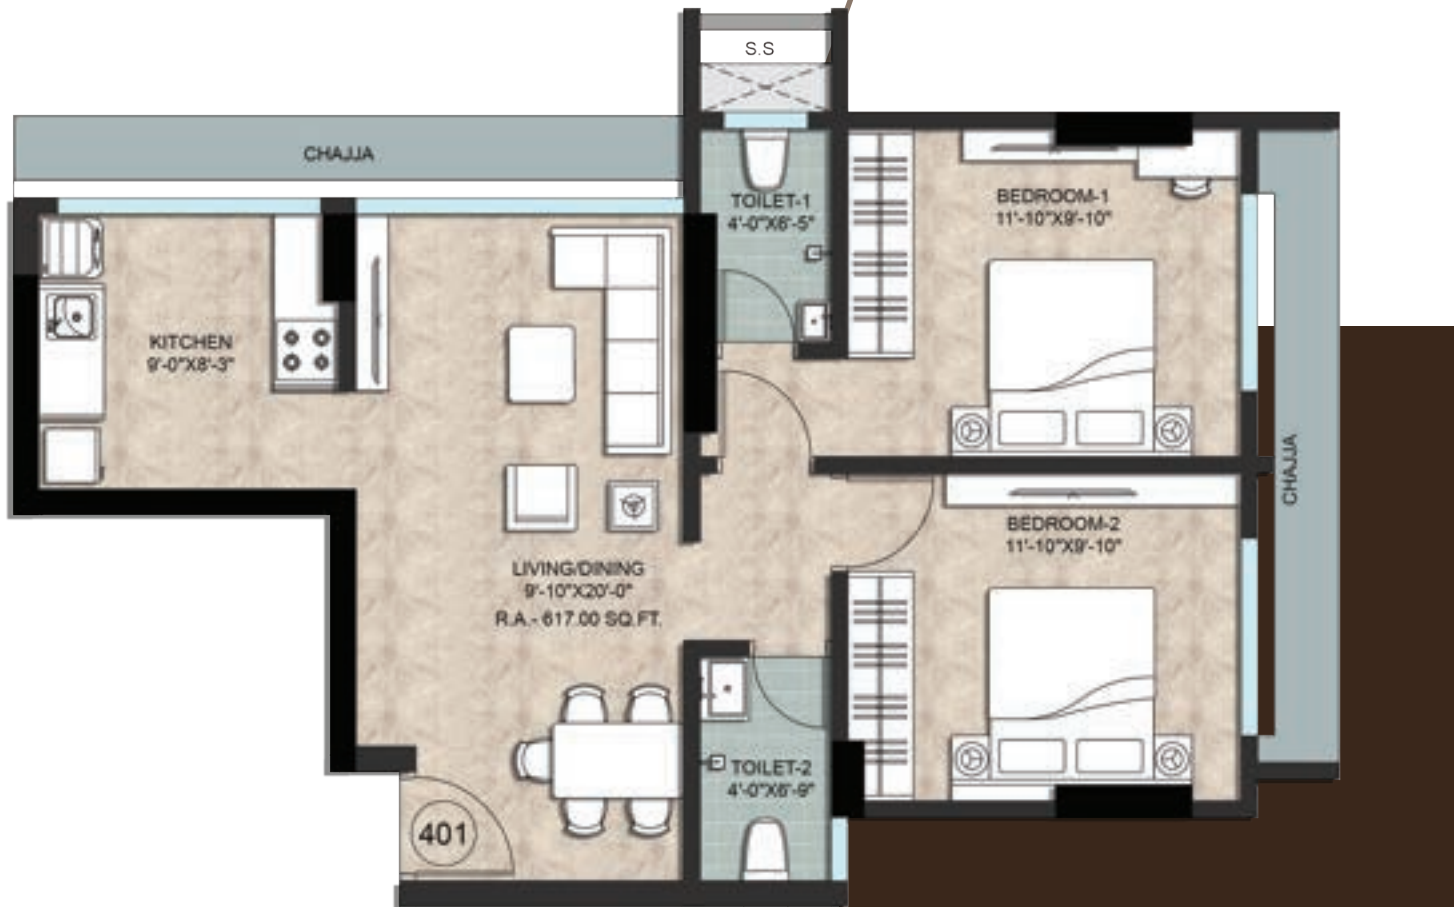

FLAT LAYOUT

2 BHK

KEY PLAN

TYPE	RERA CARPET	FLAT NO.	FLOOR
2 BHK	592.00 Sq.Ft.	03	2 nd

FLAT LAYOUT

2 BHK

KEY PLAN

TYPE	RERA CARPET	FLAT NO.	FLOOR
2 BHK	616.00 Sq.Ft.	04	3 rd & 4 th

FLAT LAYOUT

2 BHK

KEY PLAN

TYPE	RERA CARPET	FLAT NO.	FLOOR
2 BHK	617.00 Sq.Ft.	01	4 th

FLAT LAYOUT

2 BHK

KEY PLAN

TYPE	RERA CARPET	FLAT NO.	FLOOR
2 BHK	618.00 Sq.Ft.	03	3 rd

FLAT LAYOUT

2 BHK

KEY PLAN

TYPE	RERA CARPET	FLAT NO.	FLOOR
2 BHK	638.00 Sq.Ft.	01	7 th

FLAT LAYOUT

2 BHK

KEY PLAN

TYPE	RERA CARPET	FLAT NO.	FLOOR
2 BHK	639.00 Sq.Ft.	02	7 th

FLAT LAYOUT

2 BHK

KEY PLAN

TYPE	RERA CARPET	FLAT NO.	FLOOR
2 BHK	645.00 Sq.Ft.	01	8 th

FLAT LAYOUT

2 BHK

KEY PLAN

TYPE	RERA CARPET	FLAT NO.	FLOOR
2 BHK	646.00 Sq.Ft.	02	8 th