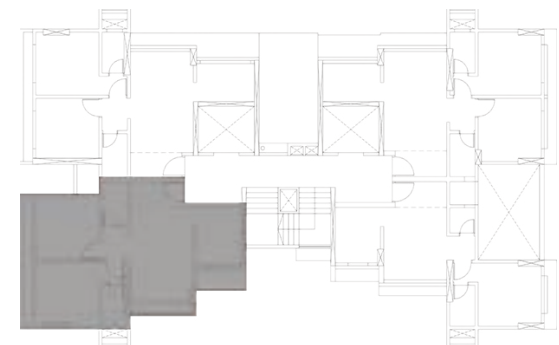

FLAT LAYOUT

2 BHK

KEY PLAN

TYPE	RERA CARPET	FLAT NO.	FLOOR
2 BHK	592.00 Sq.Ft.	03	2 nd

FLAT LAYOUT

2 BHK

KEY PLAN

TYPE	RERA CARPET	FLAT NO.	FLOOR
2 BHK	616.00 Sq.Ft.	04	3 rd & 4 th

FLAT LAYOUT

2 BHK

KEY PLAN

TYPE	RERA CARPET	FLAT NO.	FLOOR
2 BHK	617.00 Sq.Ft.	01	4 th

FLAT LAYOUT

2 BHK

KEY PLAN

TYPE	RERA CARPET	FLAT NO.	FLOOR
2 BHK	618.00 Sq.Ft.	03	3 rd

FLAT LAYOUT

2 BHK

KEY PLAN

TYPE	RERA CARPET	FLAT NO.	FLOOR
2 BHK	638.00 Sq.Ft.	01	7 th

FLAT LAYOUT

2 BHK

KEY PLAN

TYPE	RERA CARPET	FLAT NO.	FLOOR
2 BHK	639.00 Sq.Ft.	02	7 th

FLAT LAYOUT

2 BHK

KEY PLAN

TYPE	RERA CARPET	FLAT NO.	FLOOR
2 BHK	645.00 Sq.Ft.	01	8 th

FLAT LAYOUT

2 BHK

KEY PLAN

TYPE	RERA CARPET	FLAT NO.	FLOOR
2 BHK	646.00 Sq.Ft.	02	8 th