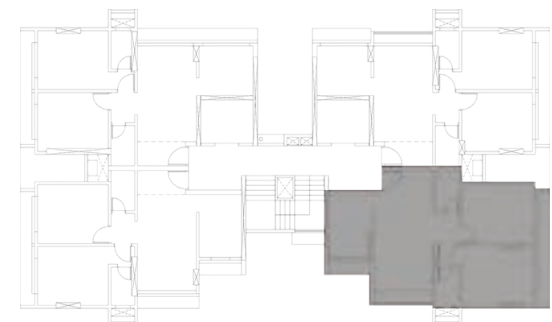

FLAT LAYOUT

2 BHK

KEY PLAN

TYPE	RERA CARPET	FLAT NO.	FLOOR
2 BHK	617.00 Sq.Ft.	01	4 th

FLAT LAYOUT

2 BHK

KEY PLAN

TYPE	RERA CARPET	FLAT NO.	FLOOR
2 BHK	618.00 Sq.Ft.	03	3 rd

FLAT LAYOUT

2 BHK

KEY PLAN

TYPE	RERA CARPET	FLAT NO.	FLOOR
2 BHK	638.00 Sq.Ft.	01	7 th

FLAT LAYOUT

2 BHK

KEY PLAN

TYPE	RERA CARPET	FLAT NO.	FLOOR
2 BHK	639.00 Sq.Ft.	02	7 th

FLAT LAYOUT

2 BHK

KEY PLAN

TYPE	RERA CARPET	FLAT NO.	FLOOR
2 BHK	645.00 Sq.Ft.	01	8 th

FLAT LAYOUT

2 BHK

KEY PLAN

TYPE	RERA CARPET	FLAT NO.	FLOOR
2 BHK	646.00 Sq.Ft.	02	8 th

FLAT LAYOUT

2 BHK

KEY PLAN

TYPE	RERA CARPET	FLAT NO.	FLOOR
2 BHK	665.00 Sq.Ft.	04	9 th

FLAT LAYOUT

3 BHK

KEY PLAN

TYPE	RERA CARPET	FLAT NO.	FLOOR
3 BHK	1060.00 Sq.Ft.	01	9 th