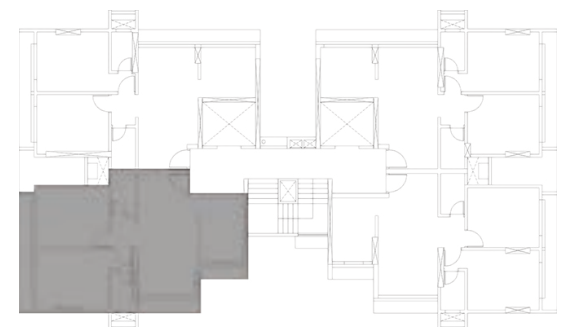

FLAT LAYOUT

2 BHK

KEY PLAN

TYPE	RERA CARPET	FLAT NO.	FLOOR
2 BHK	592.00 Sq.Ft.	03	2 nd

FLAT LAYOUT

2 BHK

KEY PLAN

TYPE	RERA CARPET	FLAT NO.	FLOOR
2 BHK	616.00 Sq.Ft.	04	3 rd & 4 th

FLAT LAYOUT

2 BHK

KEY PLAN

TYPE	RERA CARPET	FLAT NO.	FLOOR
2 BHK	617.00 Sq.Ft.	01	4 th

FLAT LAYOUT

2 BHK

KEY PLAN

TYPE	RERA CARPET	FLAT NO.	FLOOR
2 BHK	618.00 Sq.Ft.	03	3 rd

FLAT LAYOUT

2 BHK

KEY PLAN

TYPE	RERA CARPET	FLAT NO.	FLOOR
2 BHK	638.00 Sq.Ft.	01	7 th

FLAT LAYOUT

2 BHK

KEY PLAN

TYPE	RERA CARPET	FLAT NO.	FLOOR
2 BHK	639.00 Sq.Ft.	02	7 th

FLAT LAYOUT

2 BHK

KEY PLAN

TYPE	RERA CARPET	FLAT NO.	FLOOR
2 BHK	645.00 Sq.Ft.	01	8 th

FLAT LAYOUT

2 BHK

KEY PLAN

TYPE	RERA CARPET	FLAT NO.	FLOOR
2 BHK	646.00 Sq.Ft.	02	8 th