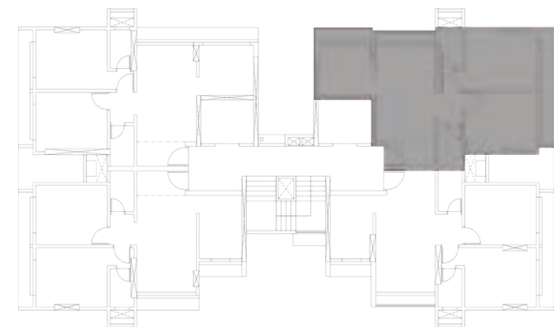

FLAT LAYOUT

2 BHK

KEY PLAN

TYPE	RERA CARPET	FLAT NO.	FLOOR
2 BHK	592.00 Sq.Ft.	03	2 nd

FLAT LAYOUT

2 BHK

KEY PLAN

TYPE	RERA CARPET	FLAT NO.	FLOOR
2 BHK	616.00 Sq.Ft.	04	3 rd & 4 th

FLAT LAYOUT

2 BHK

KEY PLAN

TYPE	RERA CARPET	FLAT NO.	FLOOR
2 BHK	617.00 Sq.Ft.	01	4 th

FLAT LAYOUT

2 BHK

KEY PLAN

TYPE	RERA CARPET	FLAT NO.	FLOOR
2 BHK	618.00 Sq.Ft.	03	3 rd

FLAT LAYOUT

2 BHK

KEY PLAN

TYPE	RERA CARPET	FLAT NO.	FLOOR
2 BHK	638.00 Sq.Ft.	01	7 th

FLAT LAYOUT

2 BHK

KEY PLAN

TYPE	RERA CARPET	FLAT NO.	FLOOR
2 BHK	639.00 Sq.Ft.	02	7 th

FLAT LAYOUT

2 BHK

KEY PLAN

TYPE	RERA CARPET	FLAT NO.	FLOOR
2 BHK	645.00 Sq.Ft.	01	8 th

FLAT LAYOUT

2 BHK

KEY PLAN

TYPE	RERA CARPET	FLAT NO.	FLOOR
2 BHK	646.00 Sq.Ft.	02	8 th