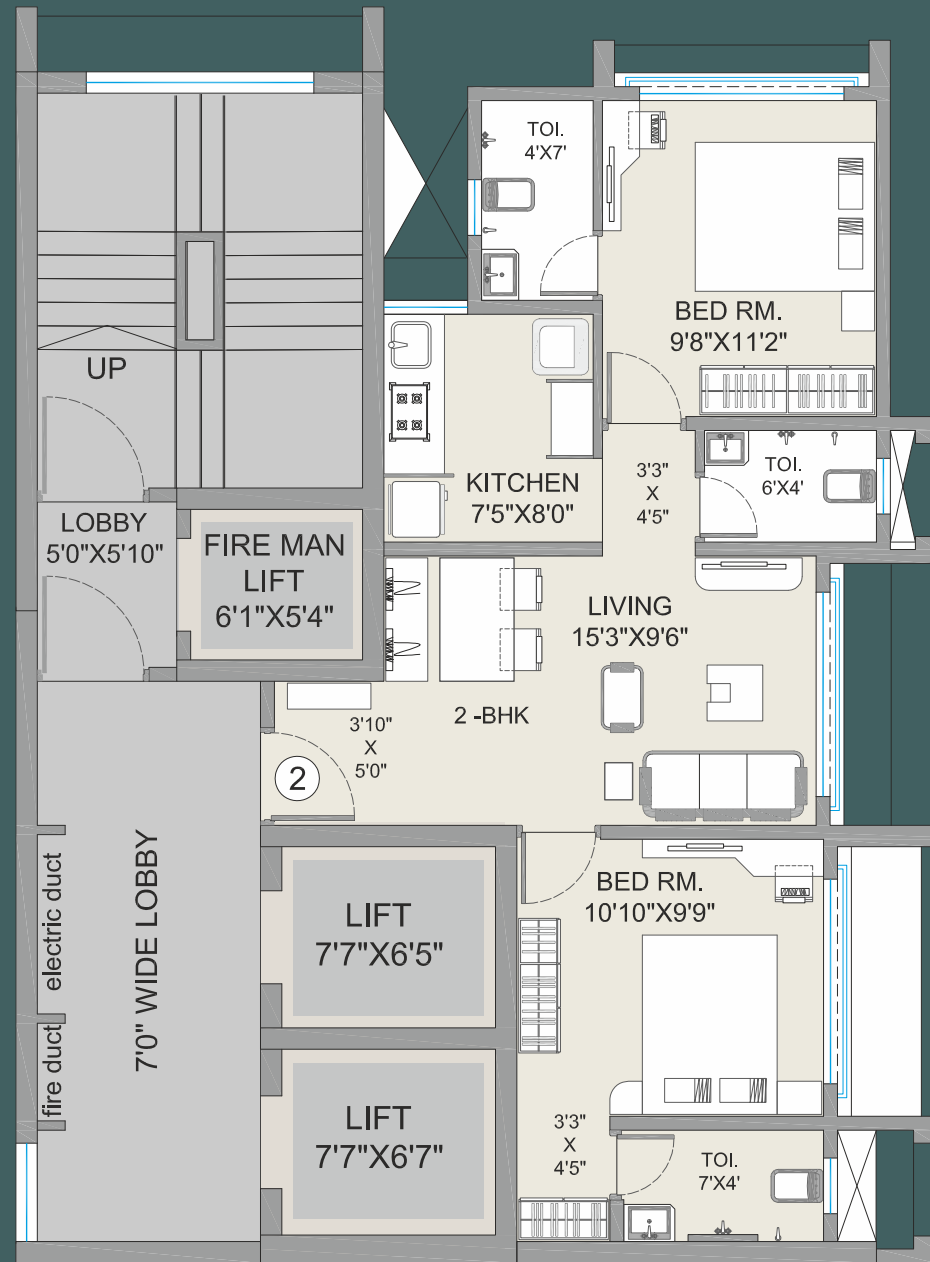

2,3 & 21st

Floor Plan

Rera Carpet Area : 581 Sq. Ft. (2 BHK)

- Flat no. 1 Rera Carpet area 707 sq. ft (2 BHK)
- Flat No. 2 Rera Carpet area 422 sq. ft (1 BHK)
- Flat No. 3 Rera Carpet area 642 sq. ft (2 BHK)
- Flat No. 4 Rera Carpet area 480 sq. ft (1 BHK)

Typical

Floor Plan

18.30 MTR. WIDE ROAD