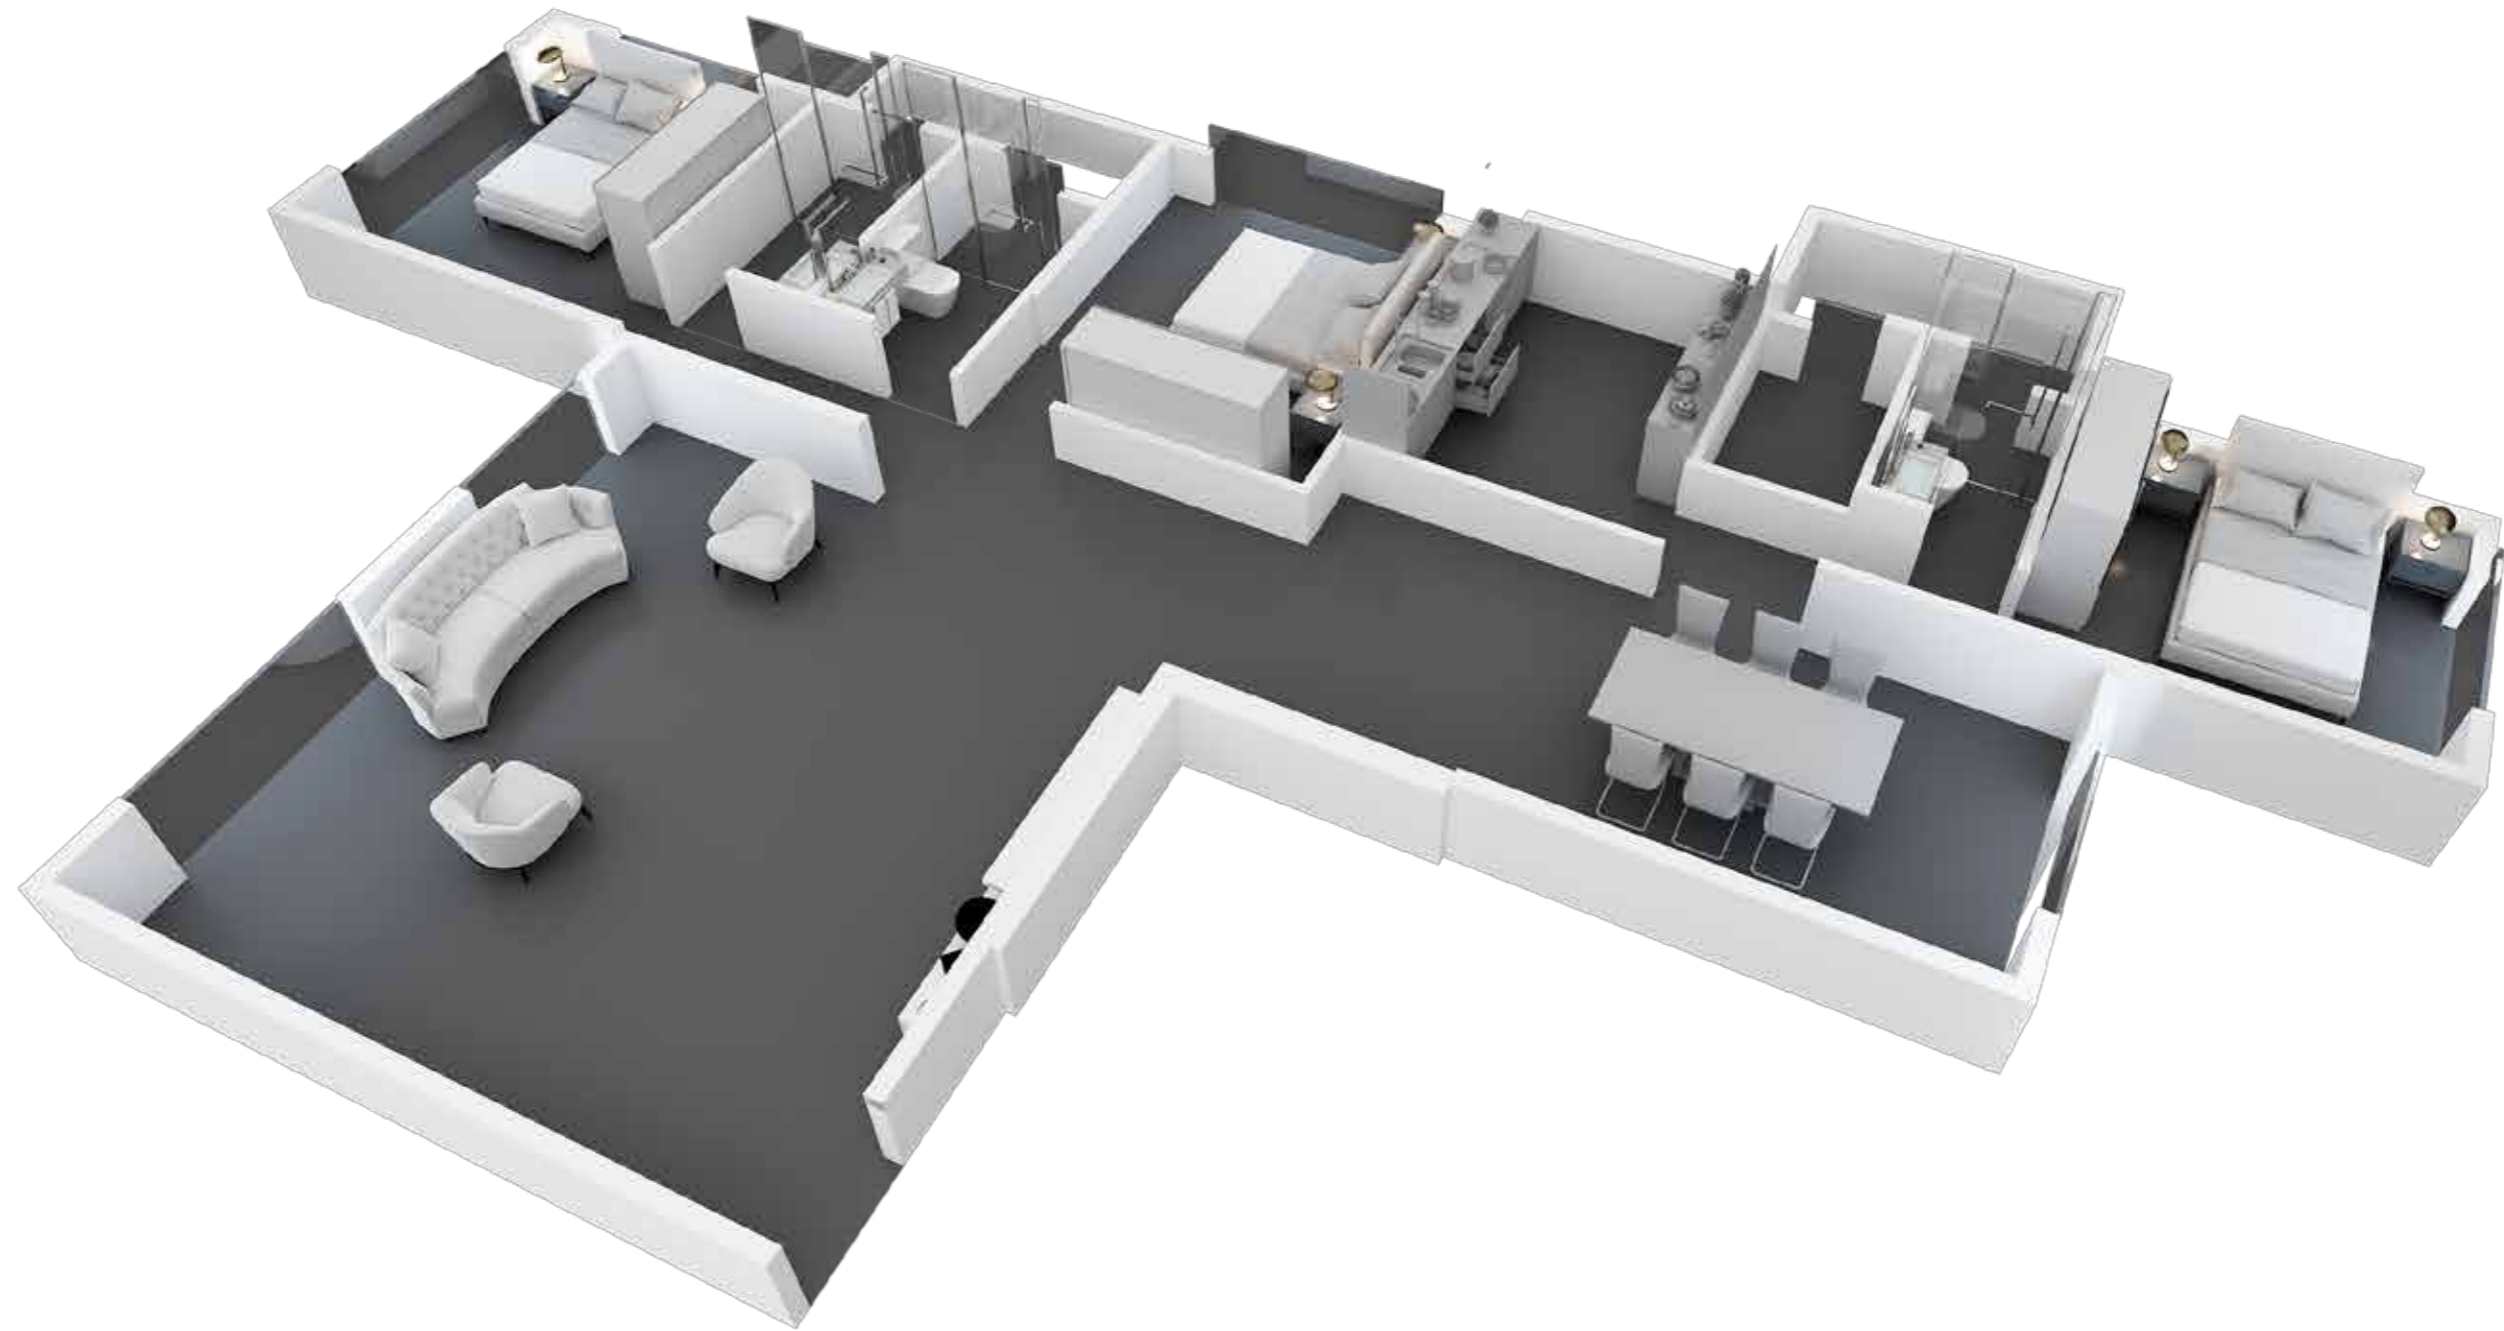

4BHK

This ample luxurious space makes the perfect mansion for your family to live well. Choose from a RERA carpet area of 1611.12 sq. ft, 1664.7 sq. ft or 2167.53 sq. ft. There are no pillars jutting out, a vast canvas for you to decorate your house to tell your story well.

3BHK

3 well-planned bedrooms with modern amenities in a 1324.95 sq. ft RERA carpet area make a perfect home for families to make noise when needed and have their space for study or work needed.

2BHK

Choose from various carpet areas on different floors ranging from 814.61 sq. ft carpet area to 684.27 sq. ft. Optimized space to suit your needs. Enjoy the comfort of owning a cozy house in the heart of the city.