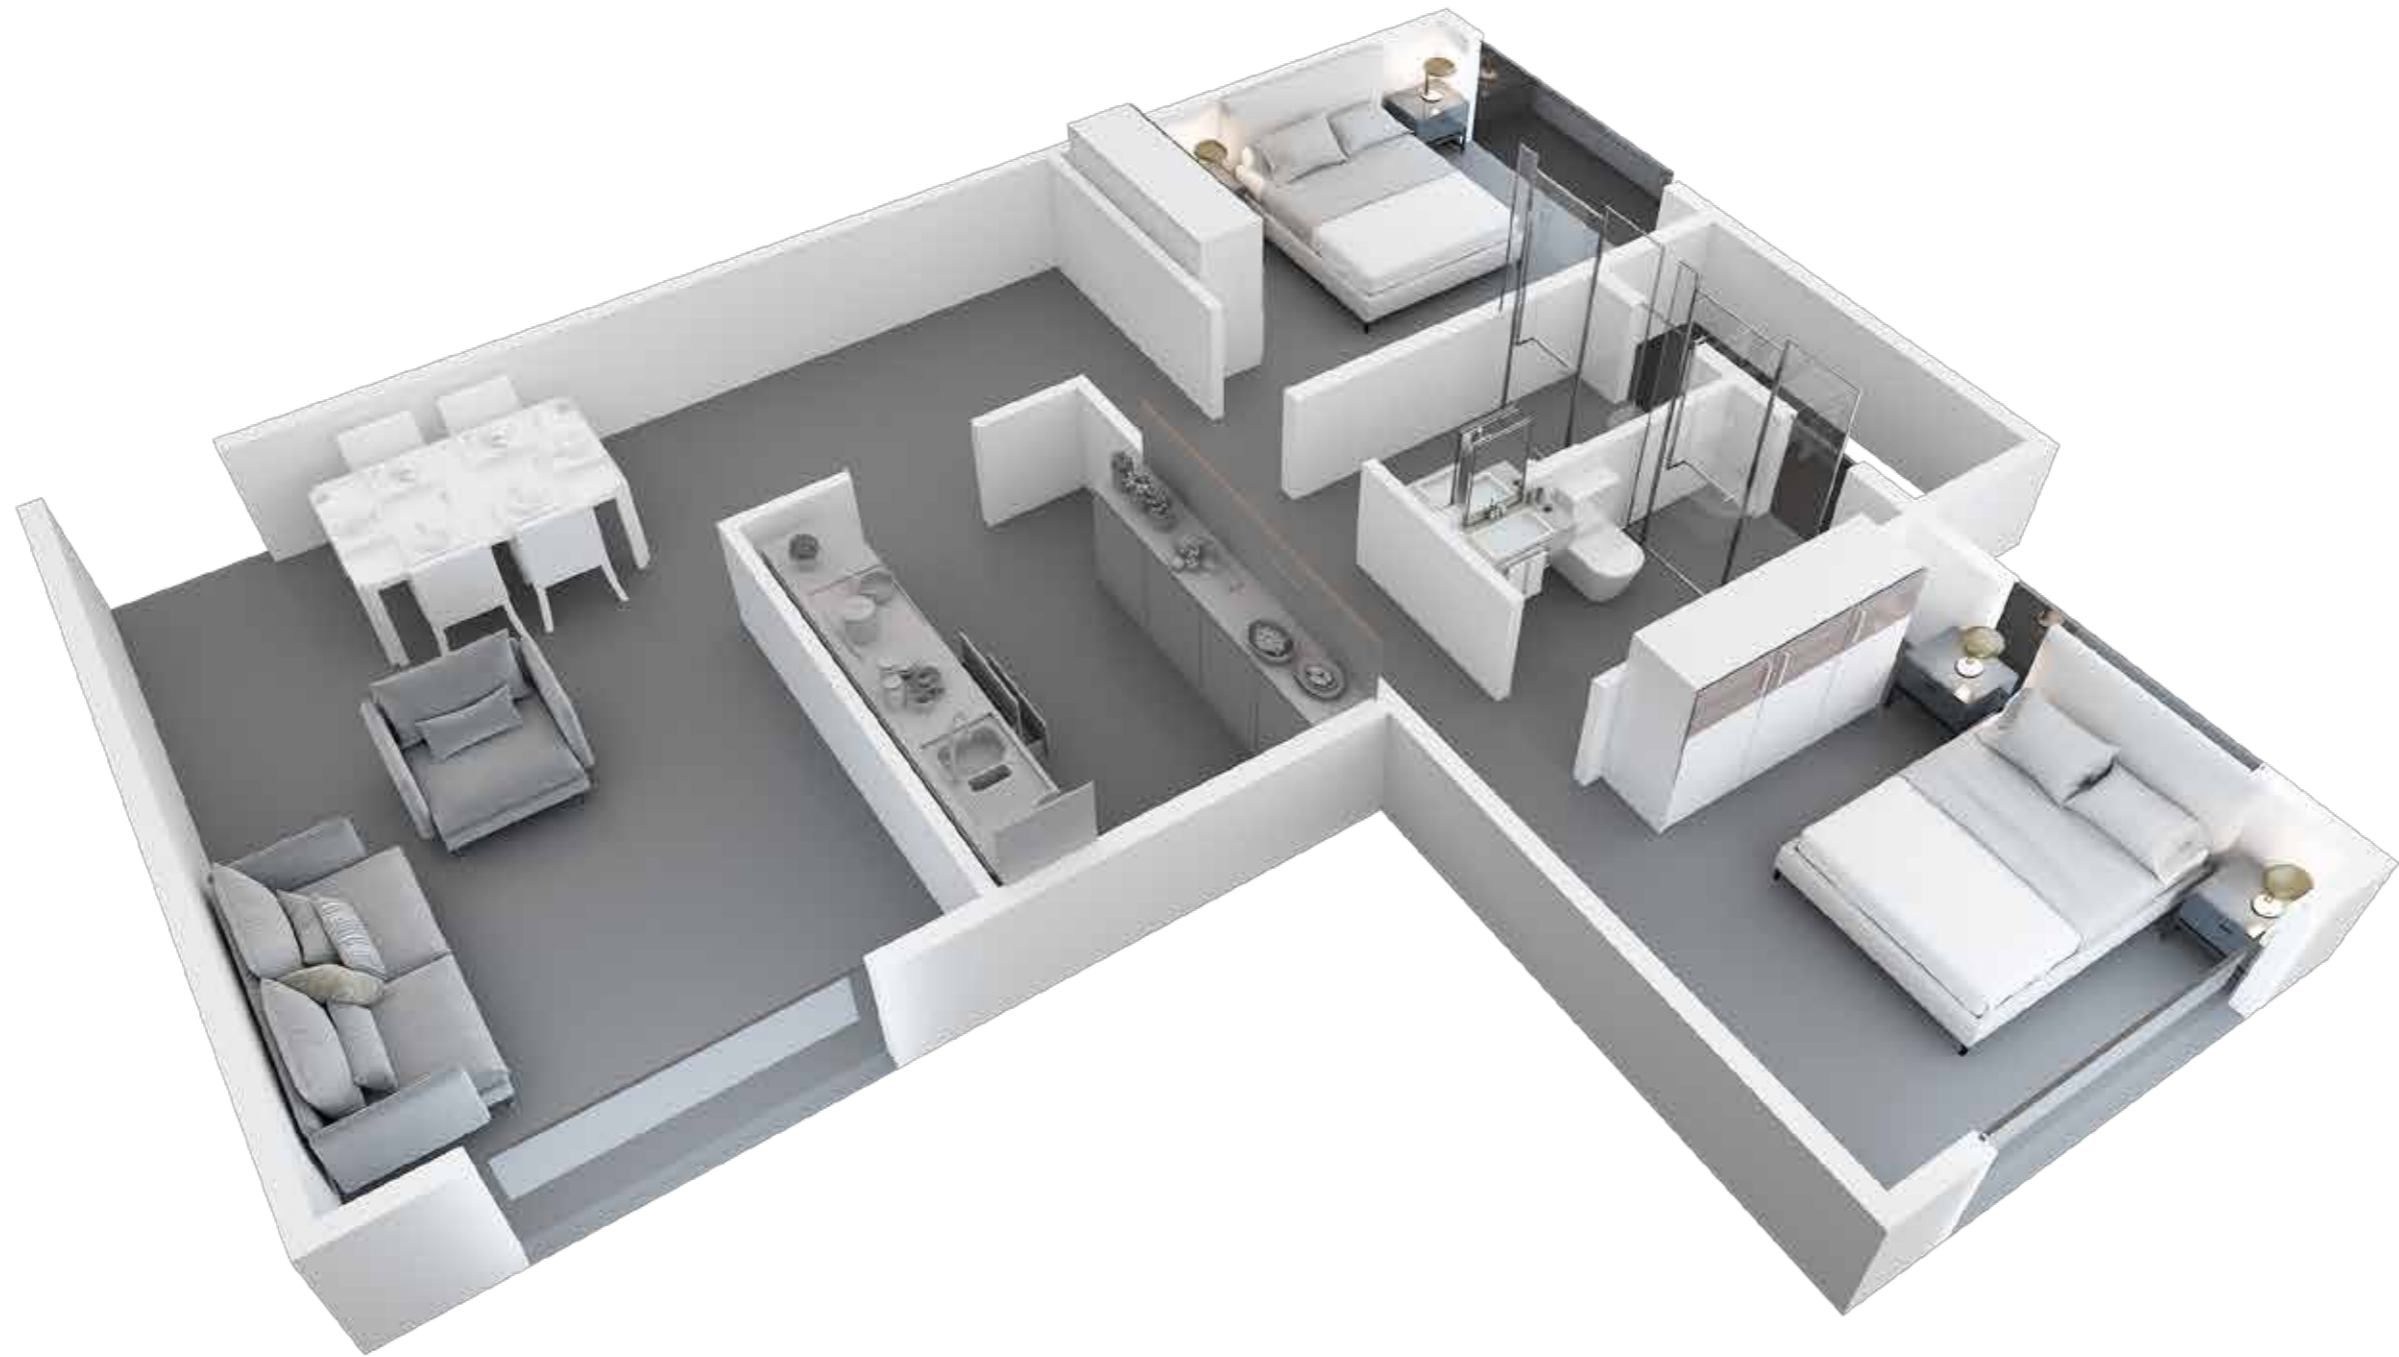

4BHK

This ample luxurious space makes the perfect mansion for your family to live well. Choose from a RERA carpet area of 1611.12 sq. ft, 1664.7 sq. ft or 2167.53 sq. ft. There are no pillars jutting out, a vast canvas for you to decorate your house to tell your story well.

3BHK

3 well-planned bedrooms with modern amenities in a 1324.95 sq. ft RERA carpet area make a perfect home for families to make noise when needed and have their space for study or work needed.

2BHK

Choose from various carpet areas on different floors ranging from 814.61 sq. ft carpet area to 684.27 sq. ft. Optimized space to suit your needs. Enjoy the comfort of owning a cozy house in the heart of the city.