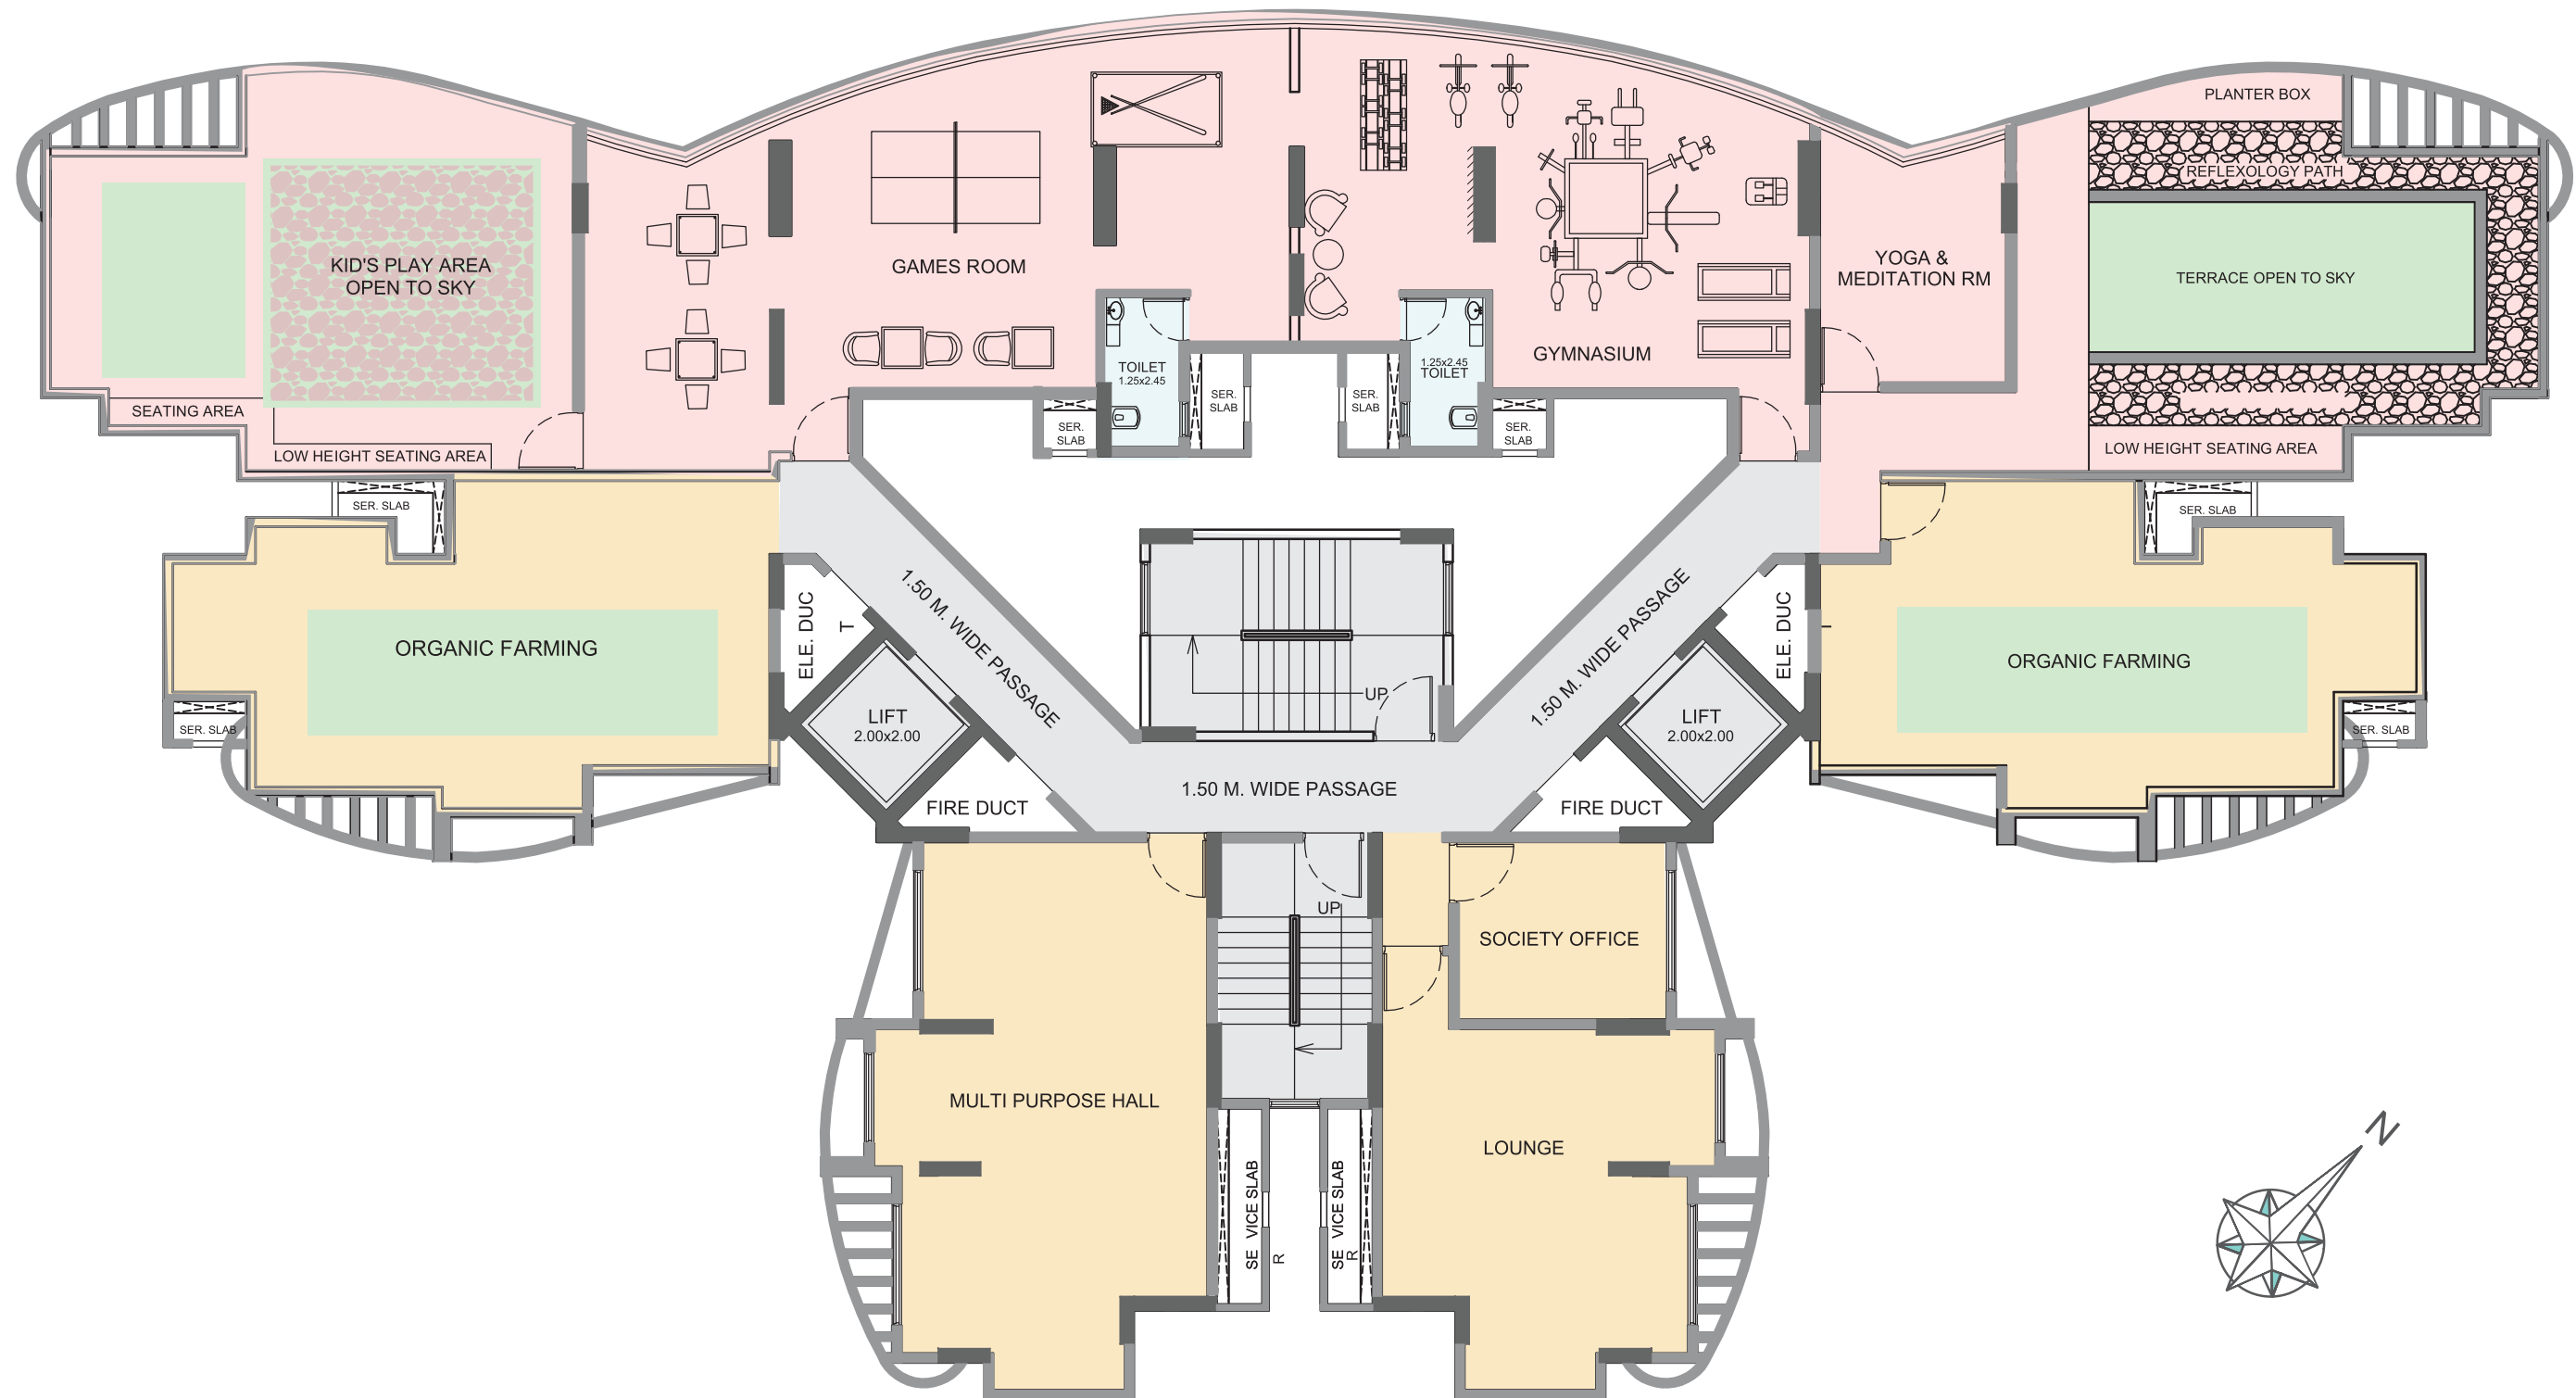

## Sky level leisure space

When it comes to relaxation and rejuvenation, **Cloud 22** offers a host of options, all with the unique advantage of being at sky level. Whether basking in the warm glow of dawn or luxuriating under the stars, **Cloud 22** facilities are at once soothing and exciting.

# Typical Floor Plan

Type	Number of Apts.	Carpet Area (sq. ft.)
1 BHK	6	455
2 BHK	2	655

### 1BHK

Living Room	Bedroom	Kitchen	Passage	Bathroom
9'6" x 12'10"	9'6" x 9'6"	7'6" x 7'6"	3'3" wide	7' x 4'

### 2BHK

Living Room	Bedroom	M Bed	Kitchen	Passage	Bathroom
10' x 12'10"	9'6" x 10'	10' x 11'	7'6" x 7'9"	3'3" wide	7' x 4'