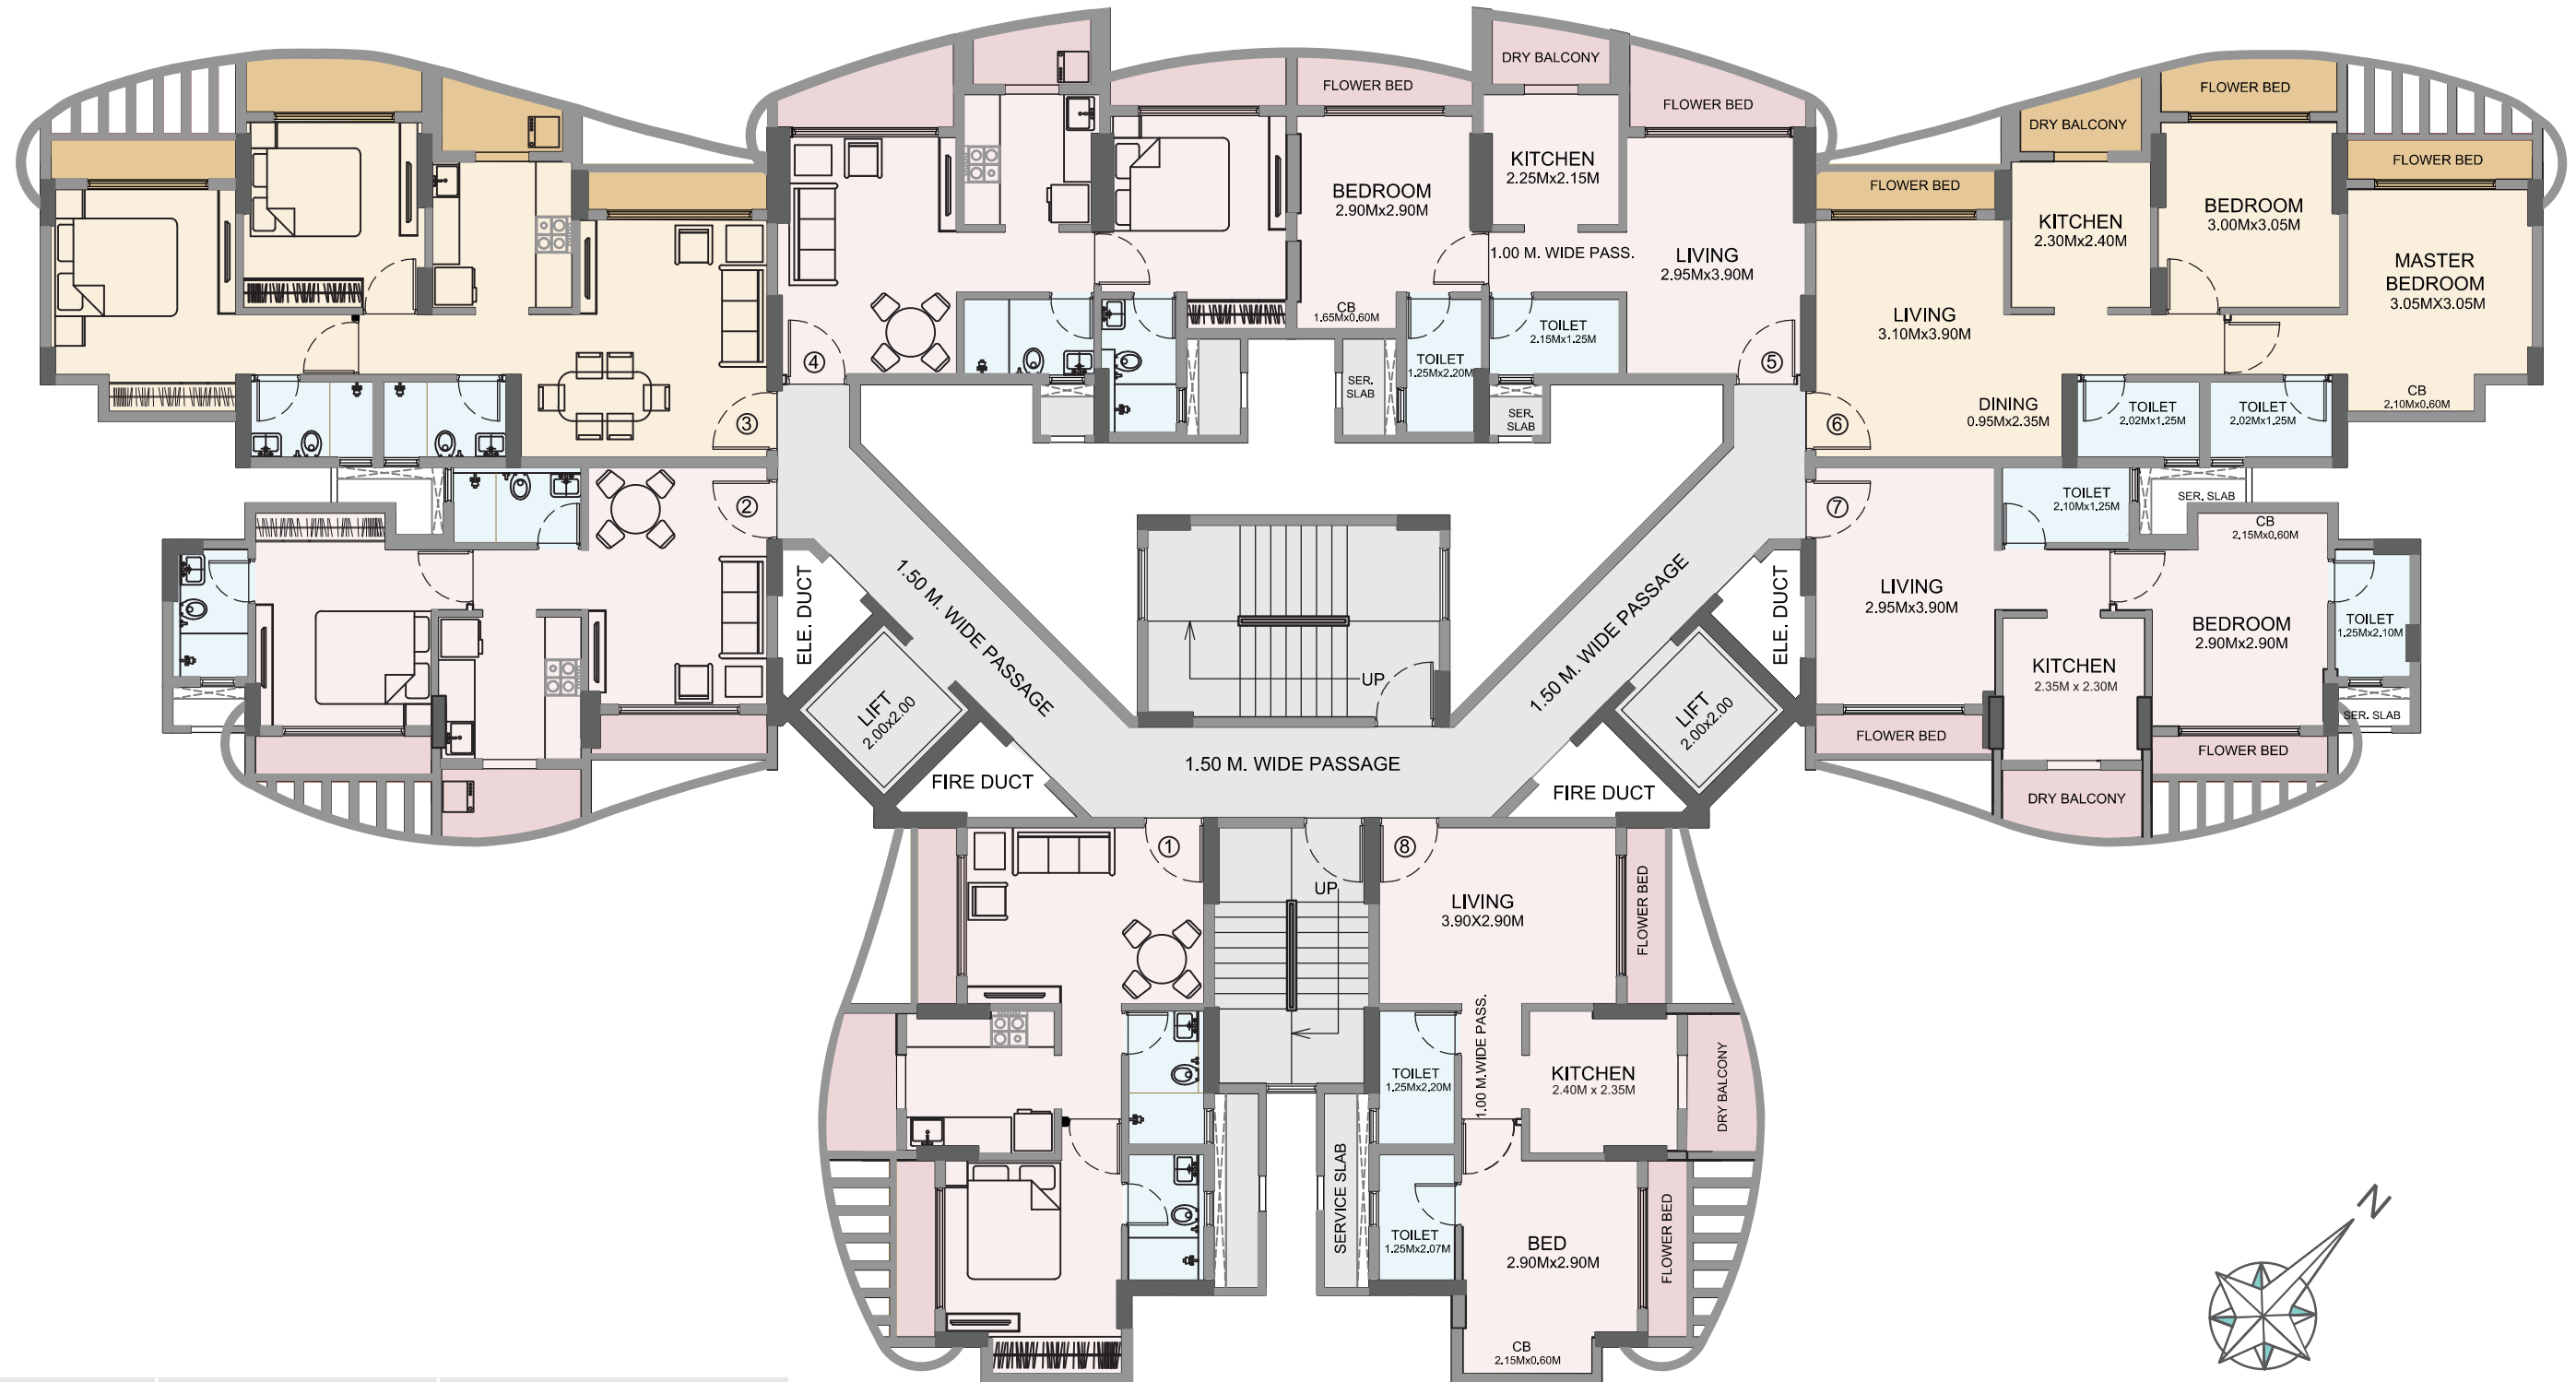

## Sky level leisure space

When it comes to relaxation and rejuvenation, **Cloud 22** offers a host of options, all with the unique advantage of being at sky level. Whether basking in the warm glow of dawn or luxuriating under the stars, **Cloud 22** facilities are at once soothing and exciting.

# Typical Floor Plan

Type	Number of Apts.	Carpet Area (sq. ft.)
1 BHK	6	455
2 BHK	2	655

### 1BHK

Living Room	Bedroom	Kitchen	Passage	Bathroom
9'6" x 12'10"	9'6" x 9'6"	7'6" x 7'6"	3'3" wide	7' x 4'

### 2BHK

Living Room	Bedroom	M Bed	Kitchen	Passage	Bathroom
10' x 12'10"	9'6" x 10'	10' x 11'	7'6" x 7'9"	3'3" wide	7' x 4'