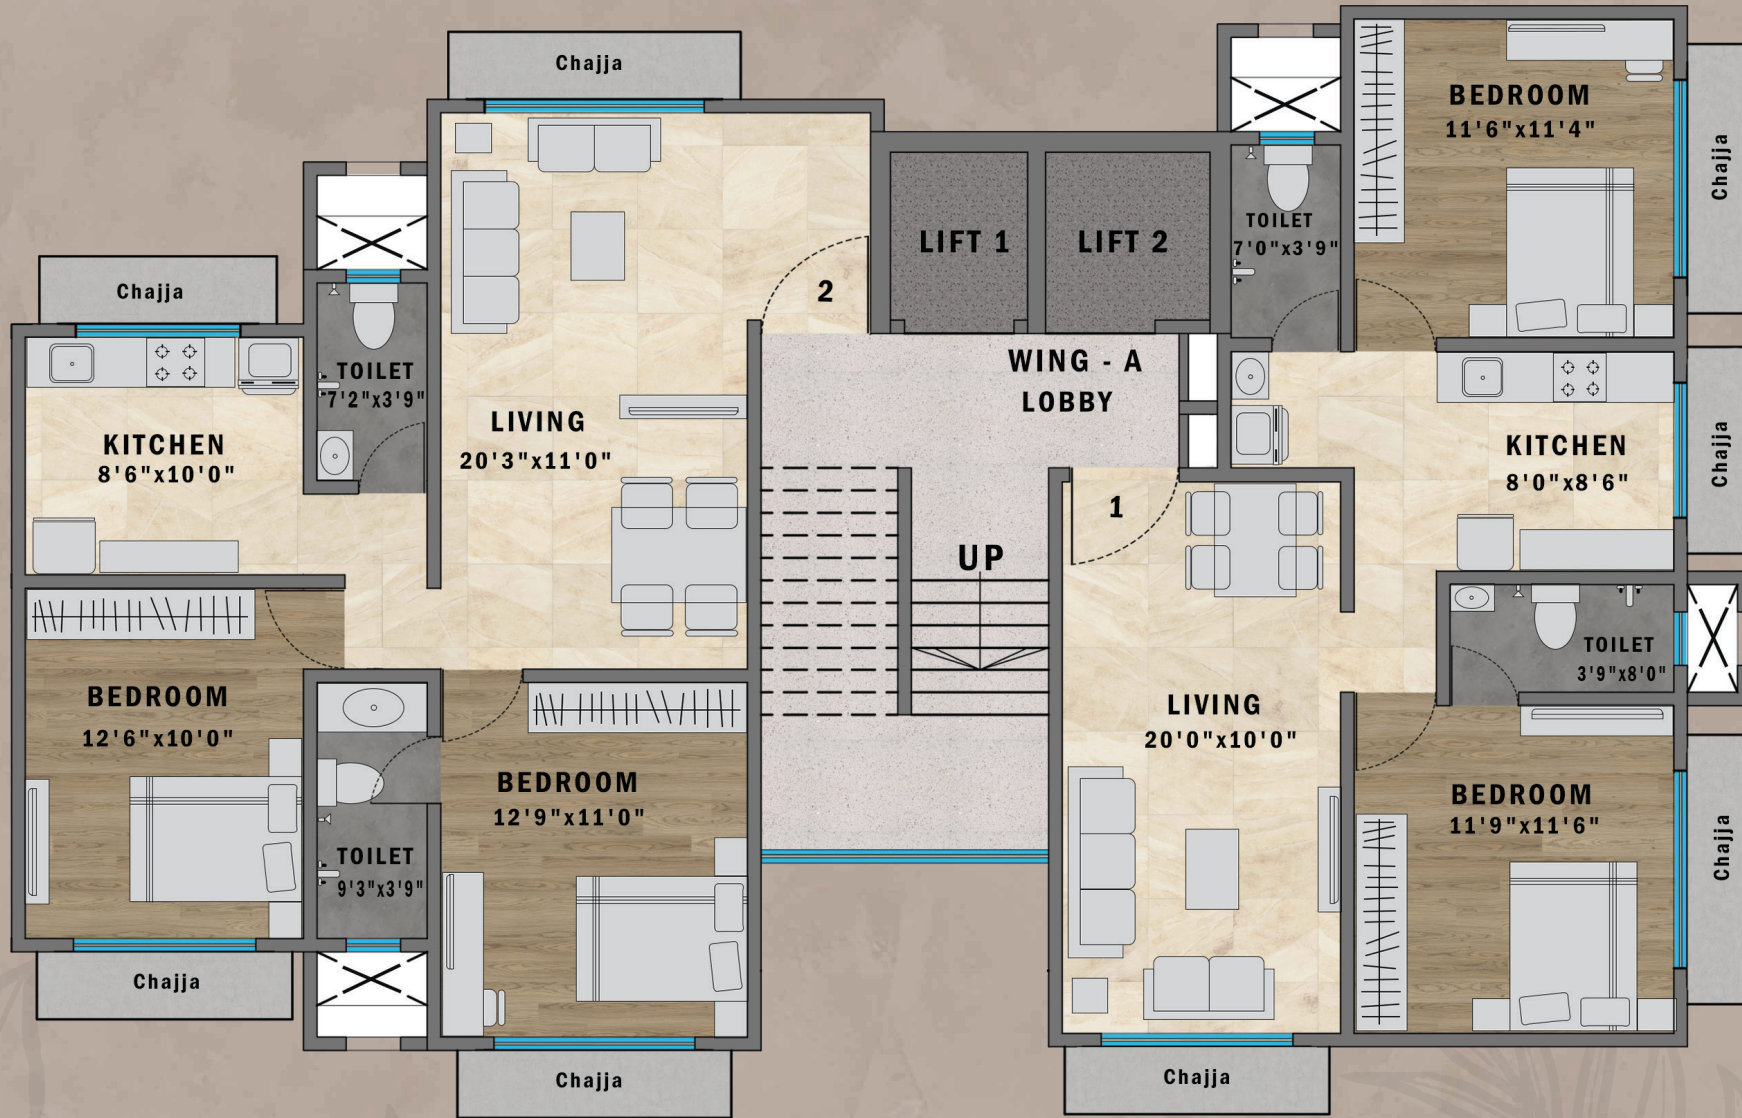

TYPICAL FLOOR PLAN

WING - A

FLAT NO. 2
TYPE - 2 - 2 BHK
CARPET AREA MAHA RERA -
745 Sq.Ft.

FLAT NO. 1
TYPE - 1 - 2 BHK
CARPET AREA MAHA RERA -
694 Sq.Ft.

Key Plan

2nd to 5th FLOOR PLAN WING - B

FLAT NO. 3
TYPE 3 - 2 BHK
CARPET AREA MAHA RERA -
637 Sq.Ft.

Key Plan

7th & 9th FLOOR PLAN WING - B

Flat no. 04
3 BHK
CARPET AREA MAHA RERA-
918 Sq.Ft.

Key Plan