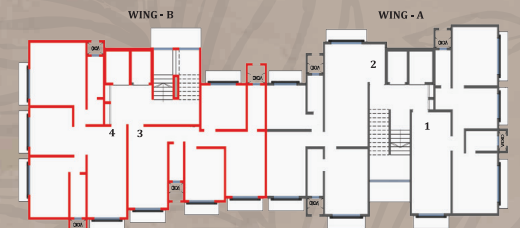

TYPICAL FLOOR PLAN

WING - A

FLAT NO. 2
TYPE - 2 - 2 BHK
CARPET AREA MAHA RERA -
745 Sq.Ft.

FLAT NO. 1
TYPE - 1 - 2 BHK
CARPET AREA MAHA RERA -
694 Sq.Ft.

Key Plan

2nd to 5th FLOOR PLAN WING - B

FLAT NO. 3
TYPE 3 - 2 BHK
CARPET AREA MAHA RERA -
637 Sq.Ft.

Key Plan

7th & 9th FLOOR PLAN WING - B

Flat no. 04
3 BHK
CARPET AREA MAHA RERA-
918 Sq.Ft.

Key Plan