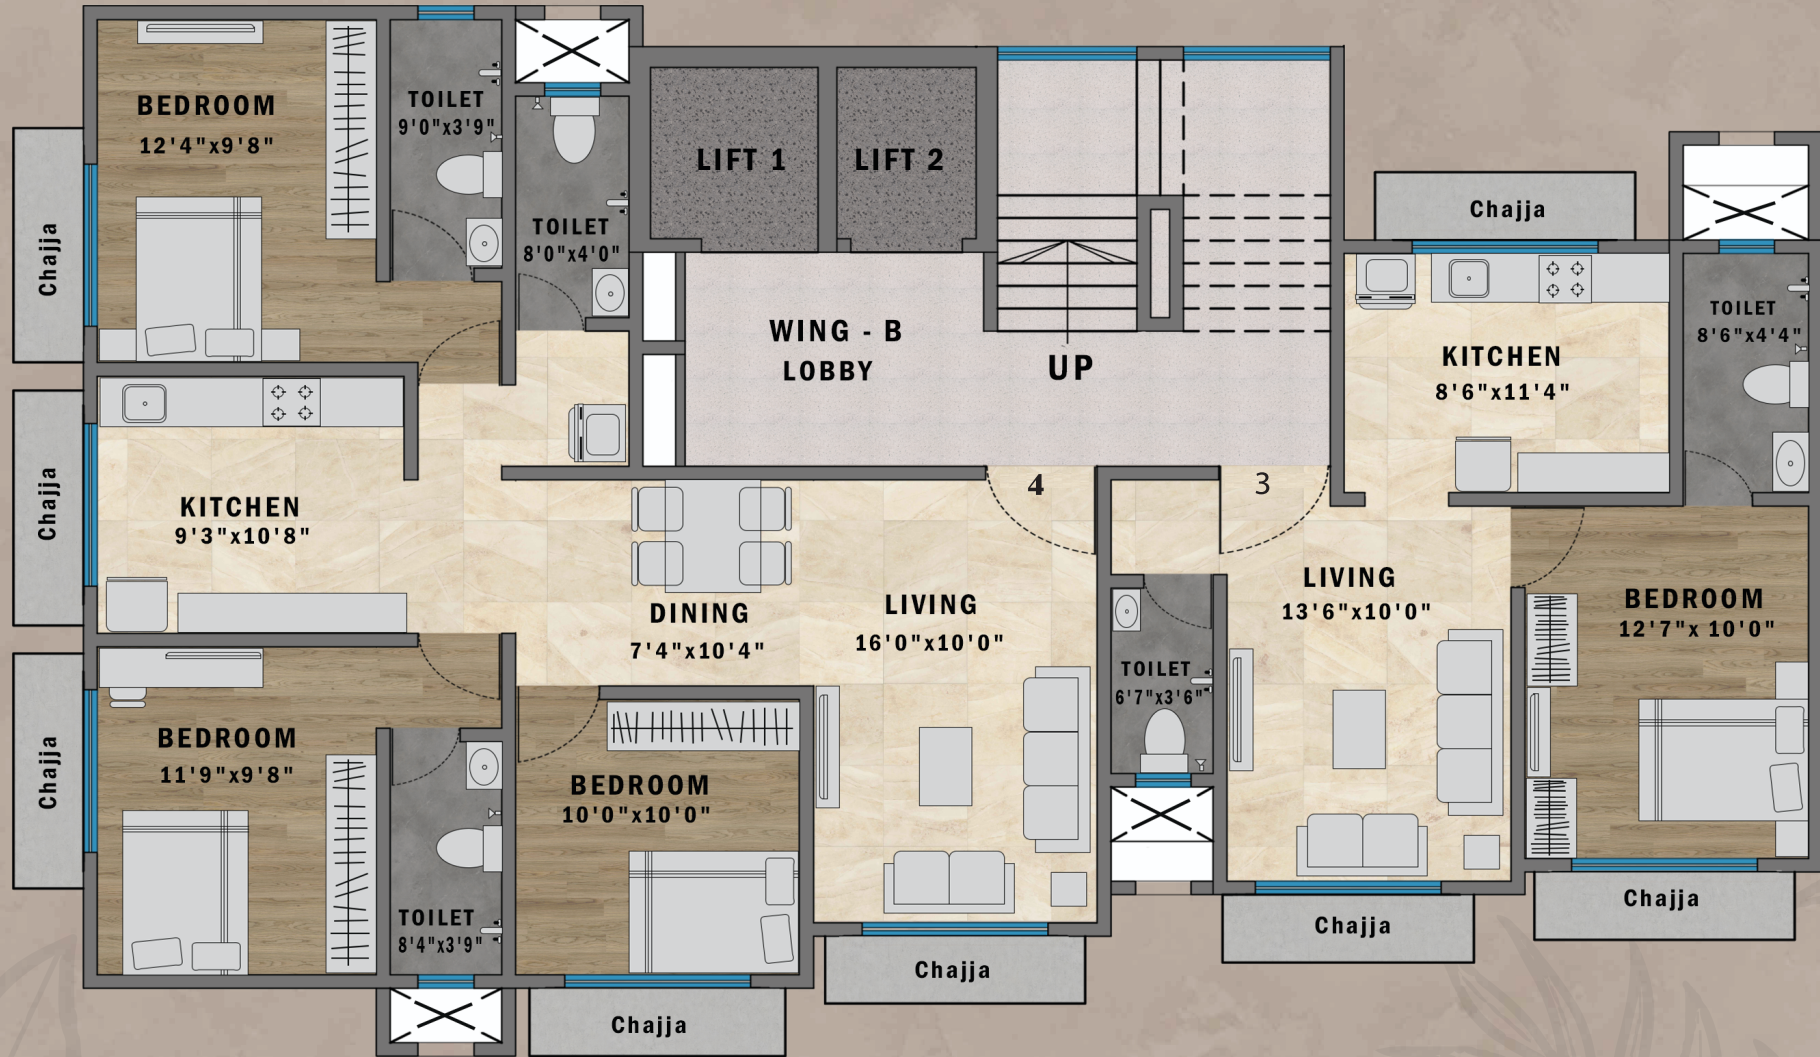

TYPICAL FLOOR PLAN

WING - A

FLAT NO. 2
TYPE - 2 - 2 BHK
CARPET AREA MAHA RERA -
745 Sq.Ft.

FLAT NO. 1
TYPE - 1 - 2 BHK
CARPET AREA MAHA RERA -
694 Sq.Ft.

Key Plan

2nd to 5th FLOOR PLAN WING - B

FLAT NO. 3
TYPE 3 - 2 BHK
CARPET AREA MAHA RERA -
637 Sq.Ft.

Key Plan

7th & 9th FLOOR PLAN WING - B

Flat no. 04
3 BHK
CARPET AREA MAHA RERA-
918 Sq.Ft.

Key Plan