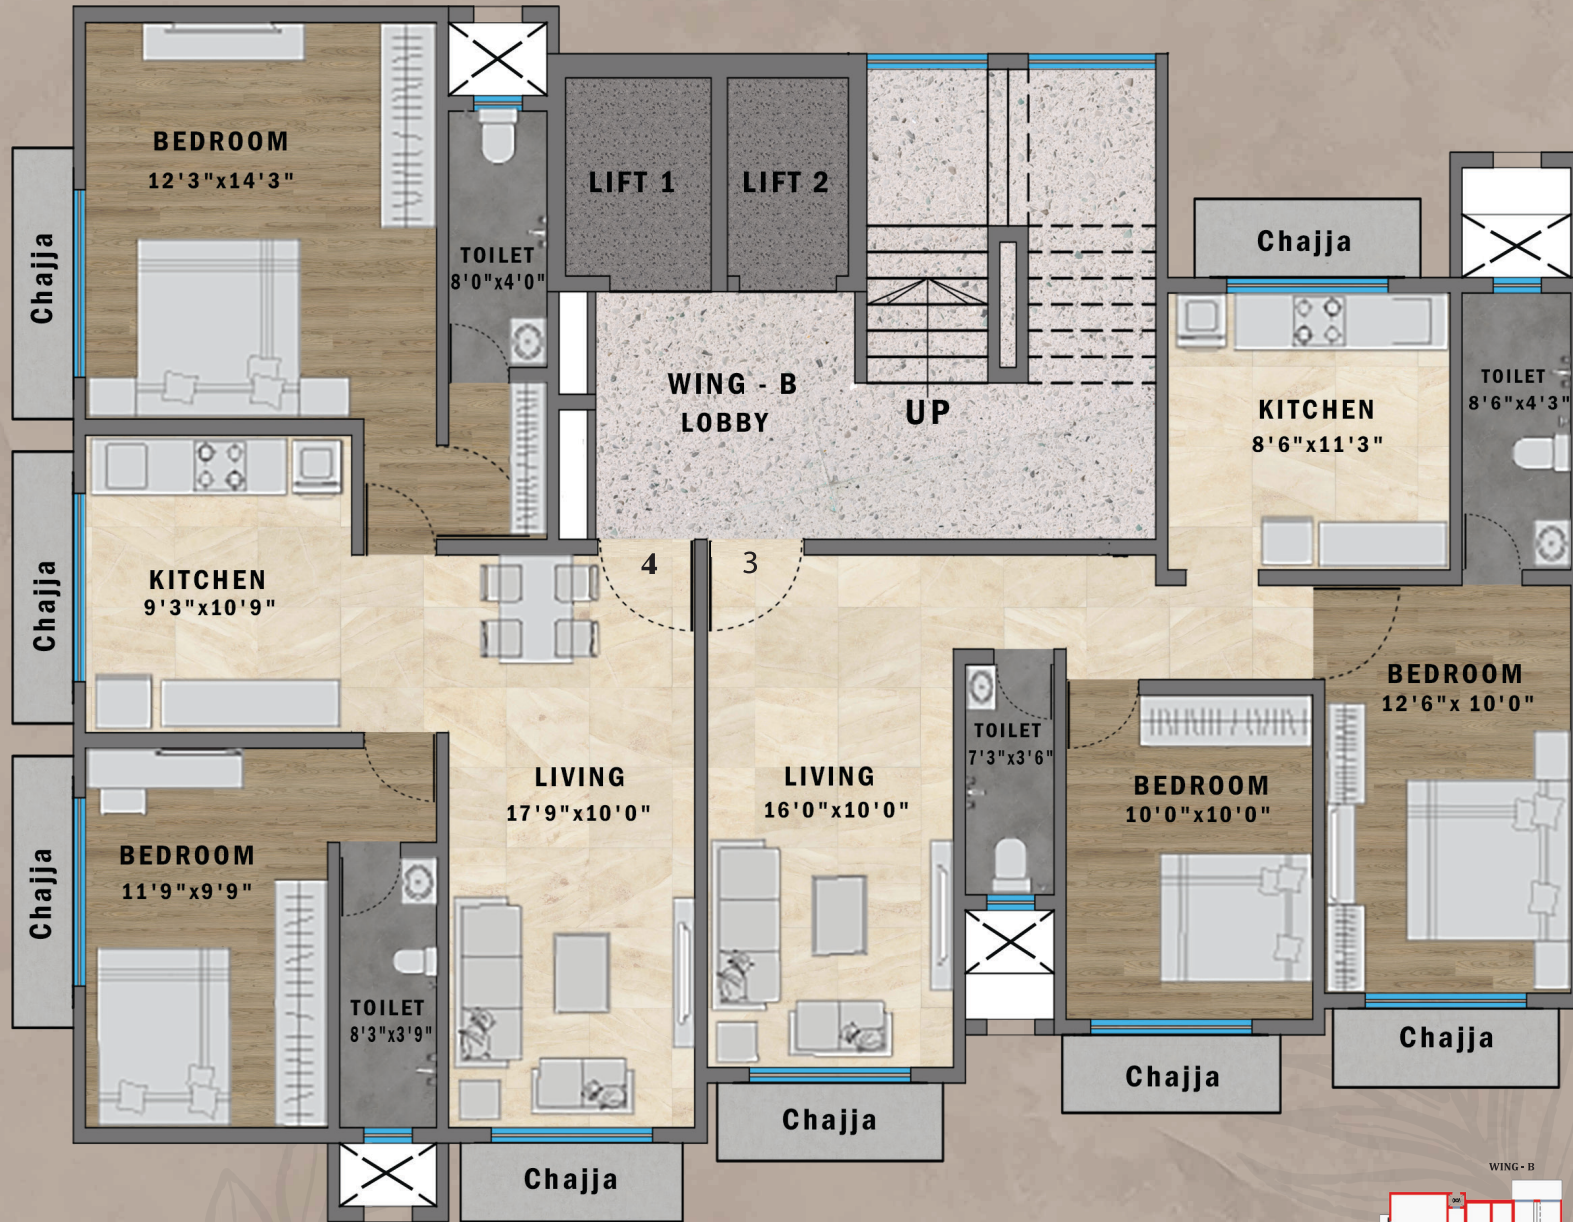

TYPICAL FLOOR PLAN

WING - A

FLAT NO. 2
TYPE - 2 - 2 BHK
CARPET AREA MAHA RERA -
745 Sq.Ft.

FLAT NO. 1
TYPE - 1 - 2 BHK
CARPET AREA MAHA RERA -
694 Sq.Ft.

Key Plan

2nd to 5th FLOOR PLAN WING - B

FLAT NO. 3
TYPE 3 - 2 BHK
CARPET AREA MAHA RERA -
637 Sq.Ft.

Key Plan

7th & 9th FLOOR PLAN WING - B

Flat no. 04
3 BHK
CARPET AREA MAHA RERA-
918 Sq.Ft.

Key Plan