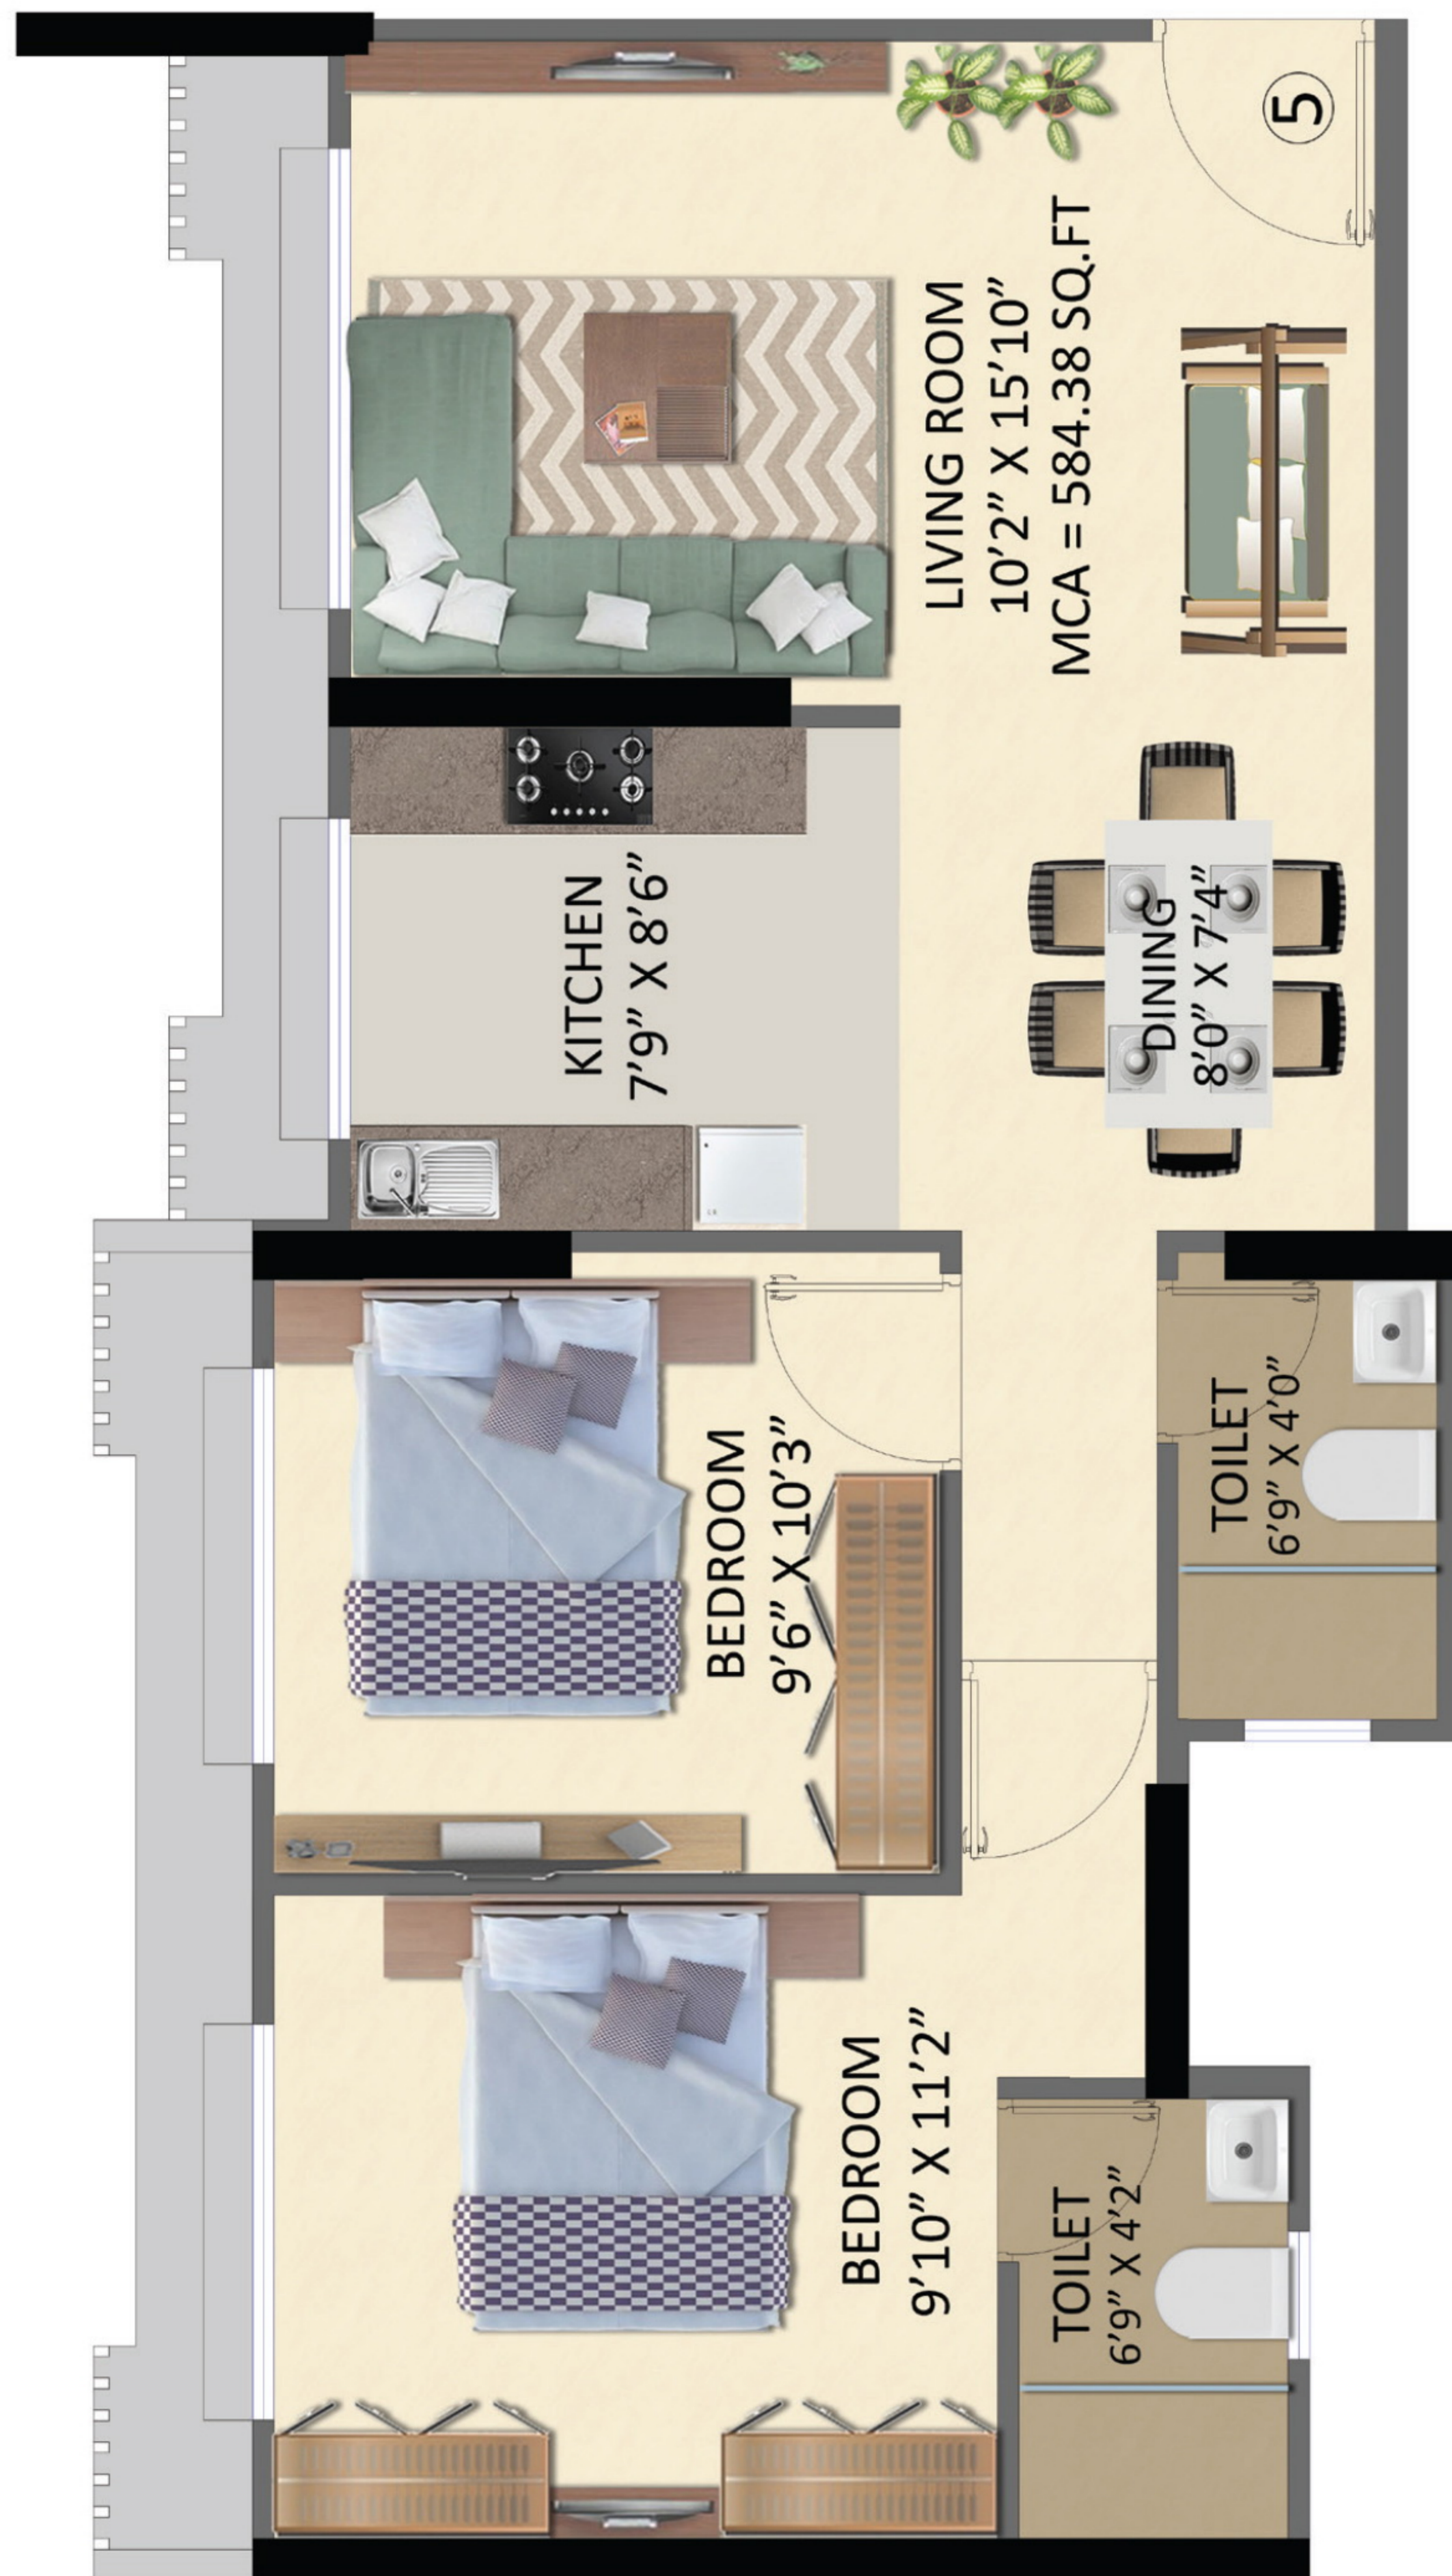

TYPICAL FLOOR PLAN

1 BHK

RERA CARPET AREA - 470 SQ. FT.

2 BHK

RERA CARPET AREA - 629 SQ. FT.

1 BHK

RERA CARPET AREA - 444 SQ. FT.

2 BHK

RERA CARPET AREA - 601 SQ. FT.

2 BHK

RERA CARPET AREA - 601 SQ. FT.

2 BHK

RERA CARPET AREA - 623 SQ. FT.

3 BHK

RERA CARPET AREA - 821 SQ. FT.

1 BHK

RERA CARPET AREA - 434 SQ. FT.