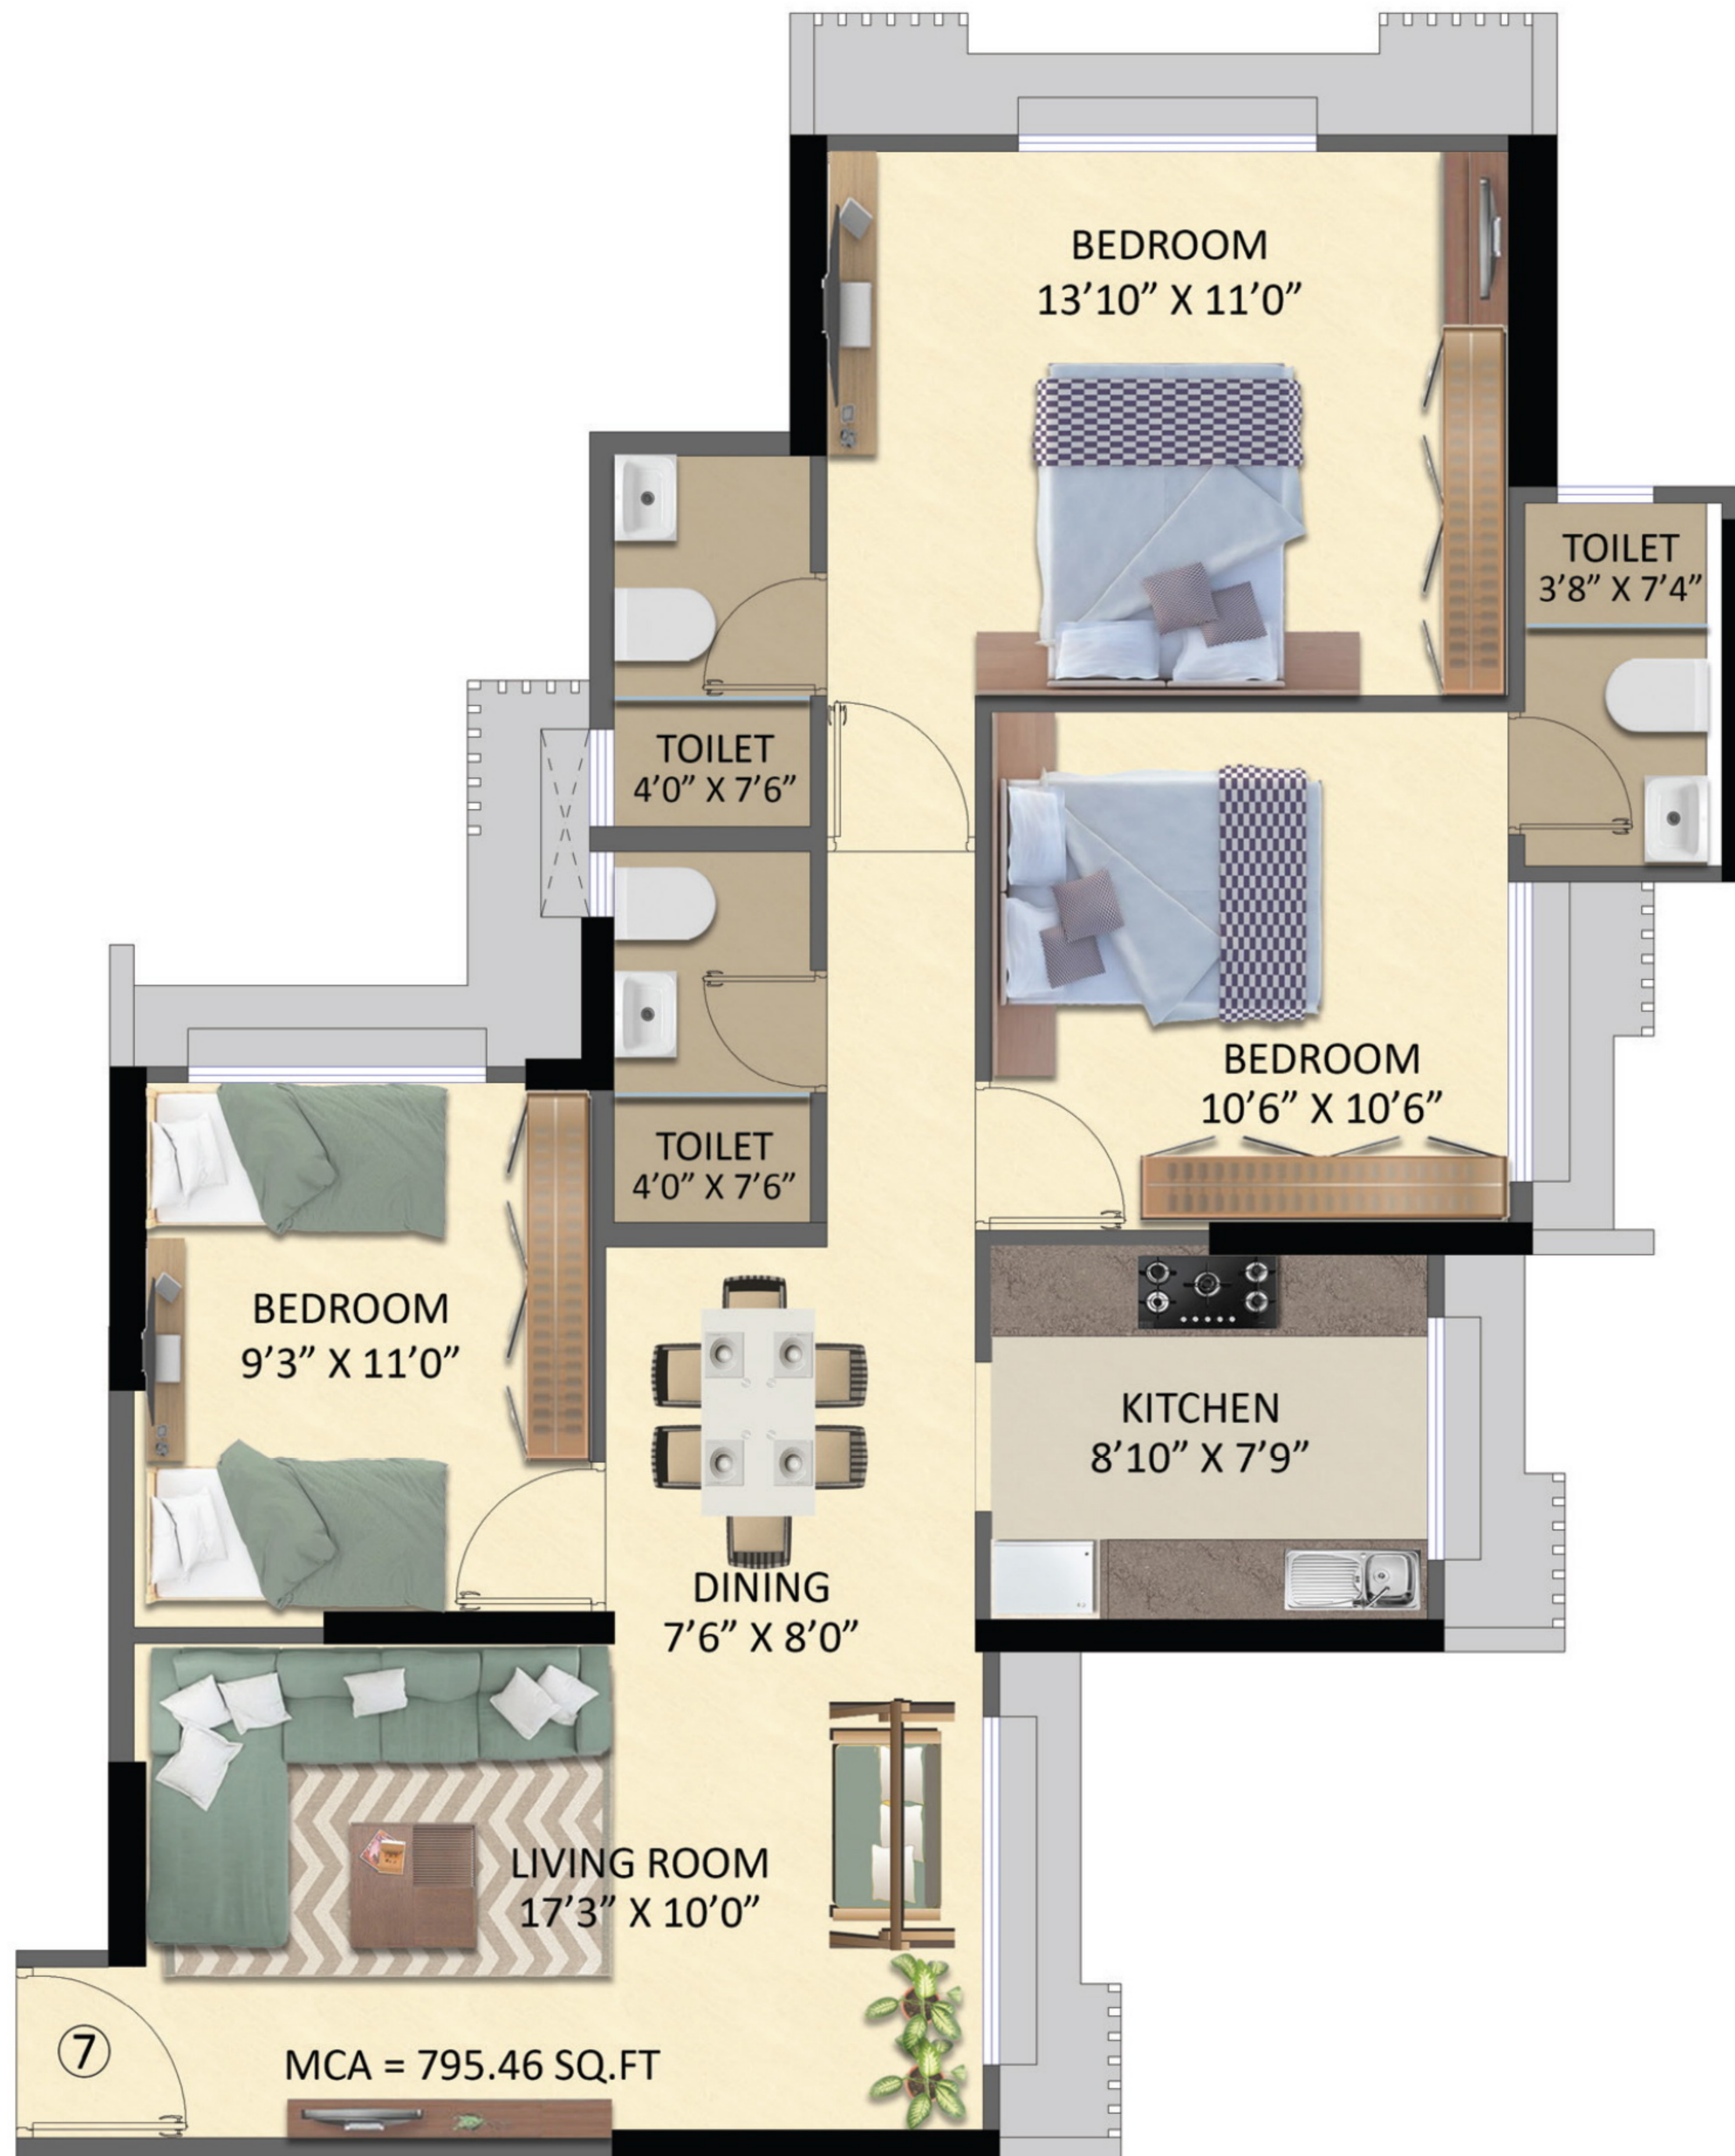

TYPICAL FLOOR PLAN

1 BHK

RERA CARPET AREA - 470 SQ. FT.

2 BHK

RERA CARPET AREA - 629 SQ. FT.

1 BHK

RERA CARPET AREA - 444 SQ. FT.

2 BHK

RERA CARPET AREA - 601 SQ. FT.

2 BHK

RERA CARPET AREA - 601 SQ. FT.

2 BHK

RERA CARPET AREA - 623 SQ. FT.

3 BHK

RERA CARPET AREA - 821 SQ. FT.

1 BHK

RERA CARPET AREA - 434 SQ. FT.