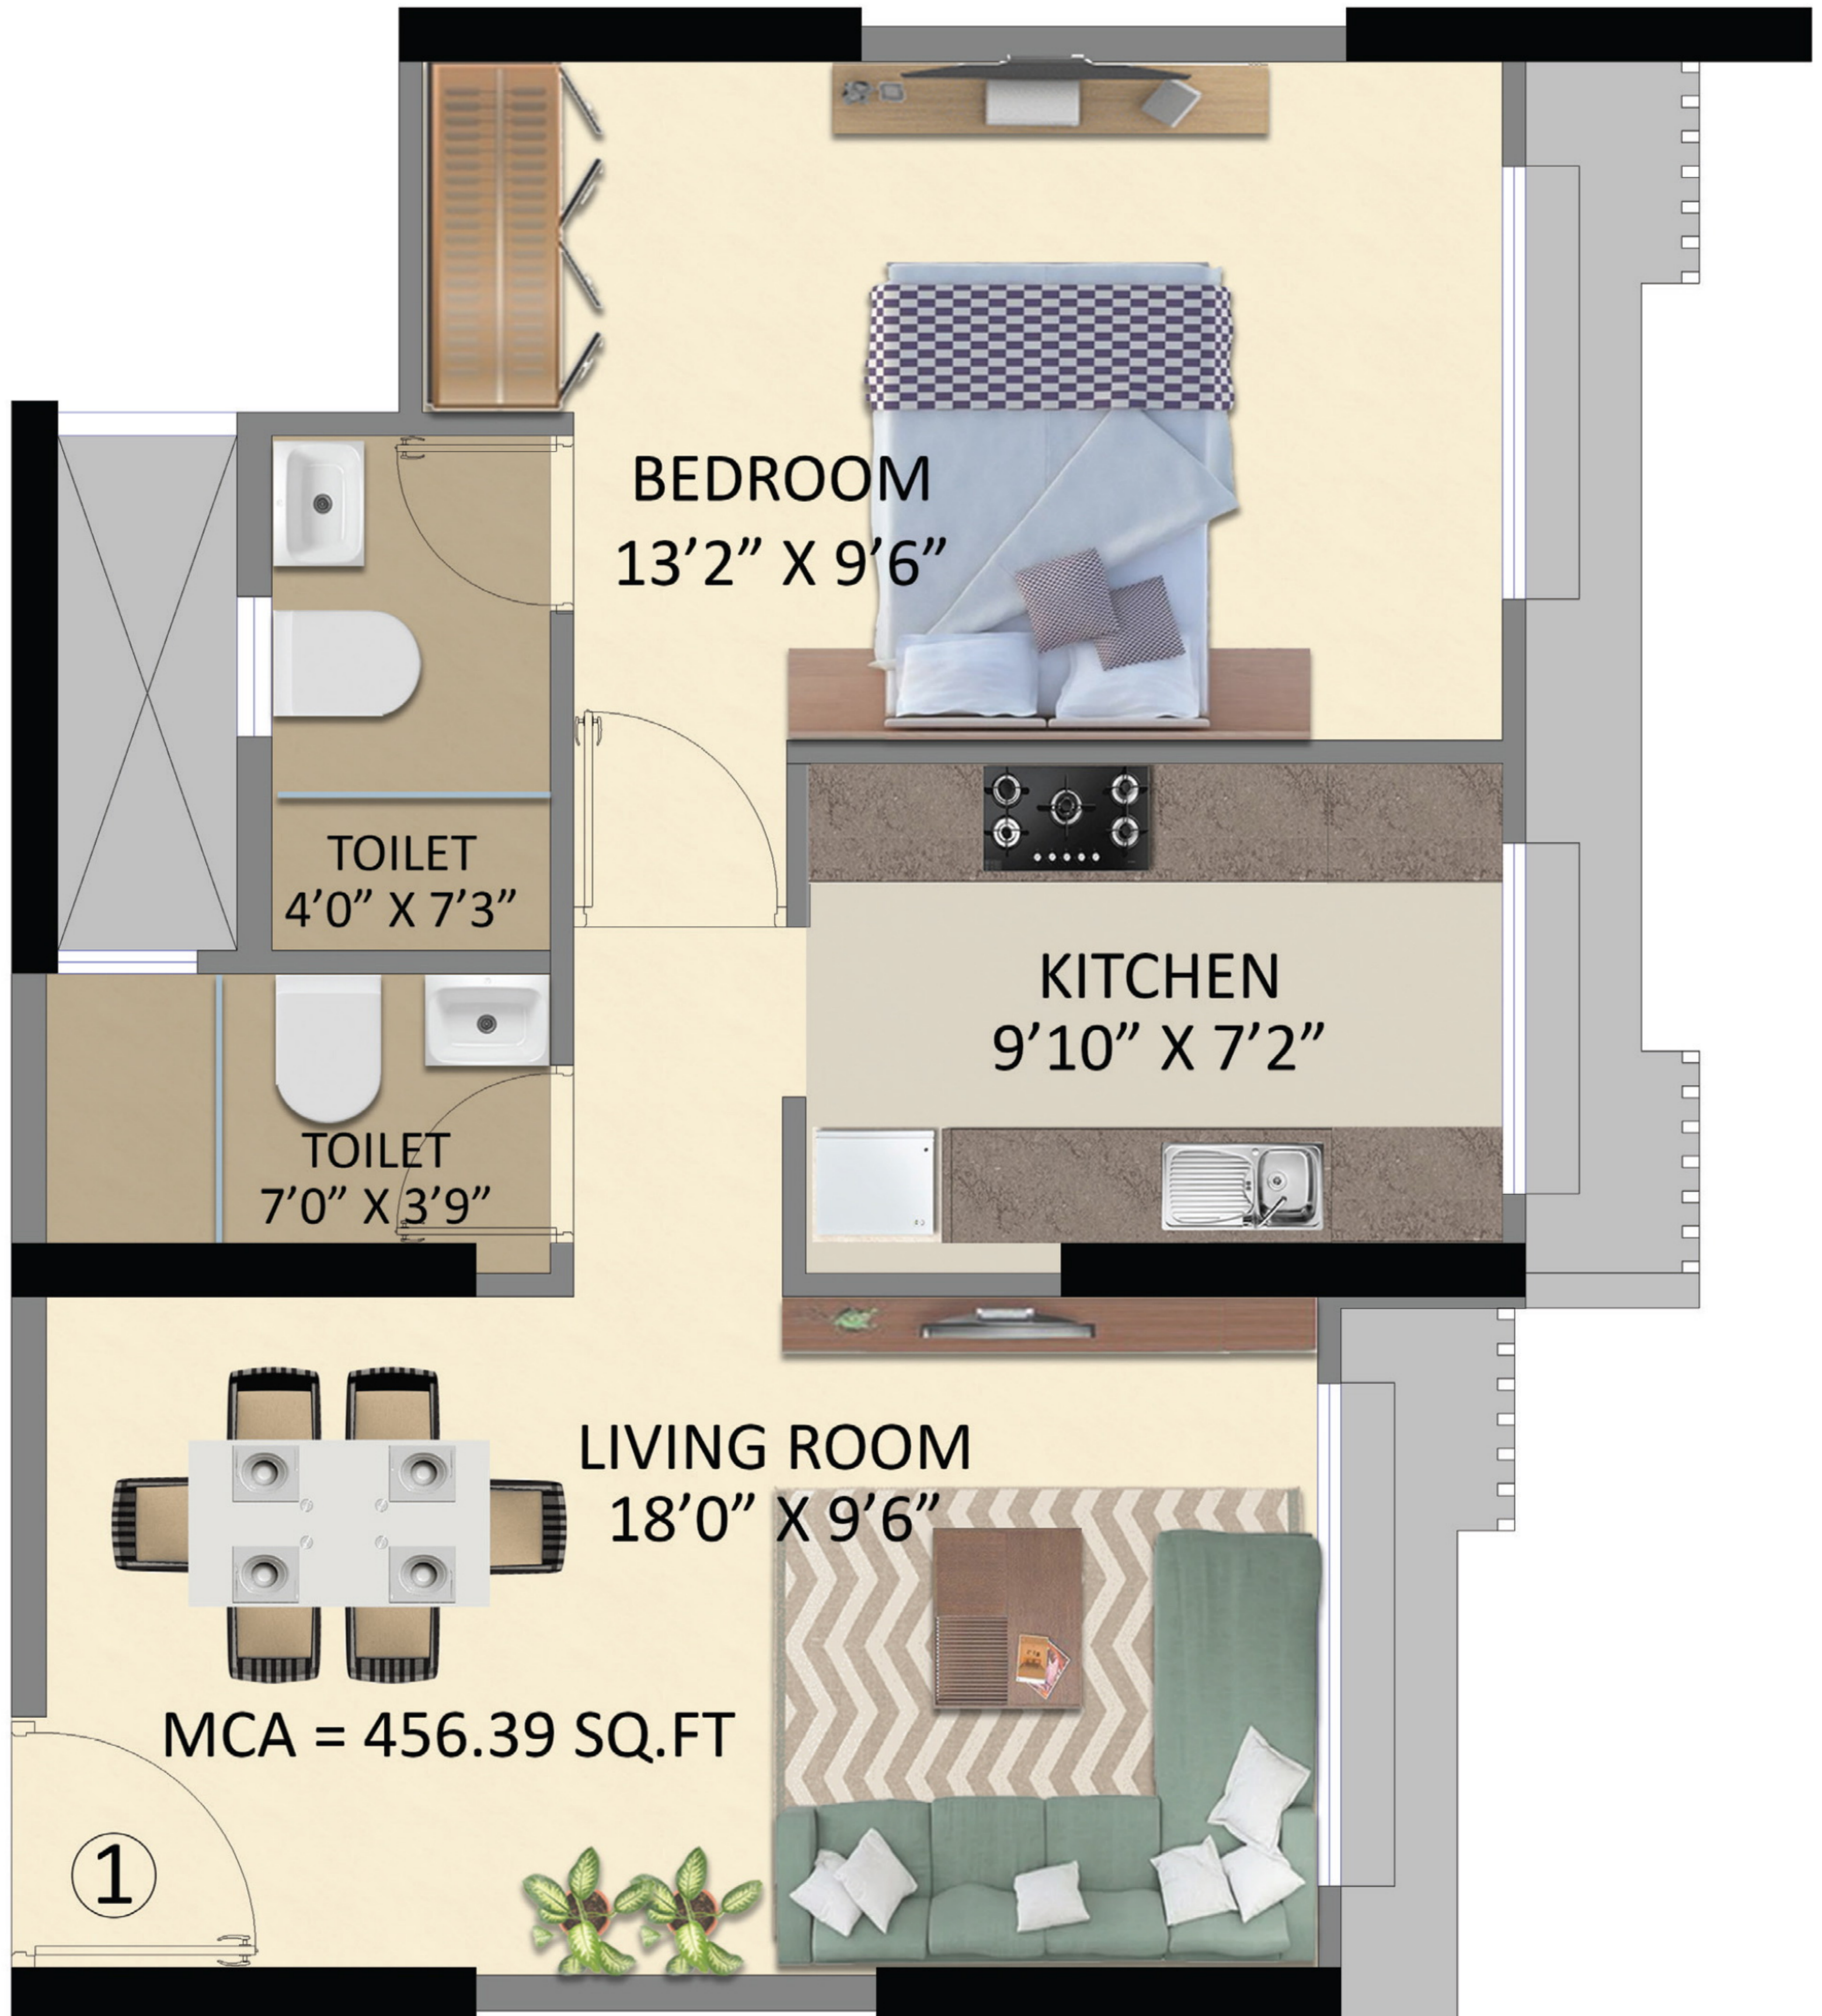

TYPICAL FLOOR PLAN

1 BHK

RERA CARPET AREA - 470 SQ. FT.

2 BHK

RERA CARPET AREA - 629 SQ. FT.

1 BHK

RERA CARPET AREA - 444 SQ. FT.

2 BHK

RERA CARPET AREA - 601 SQ. FT.

2 BHK

RERA CARPET AREA - 601 SQ. FT.

2 BHK

RERA CARPET AREA - 623 SQ. FT.

3 BHK

RERA CARPET AREA - 821 SQ. FT.

1 BHK

RERA CARPET AREA - 434 SQ. FT.