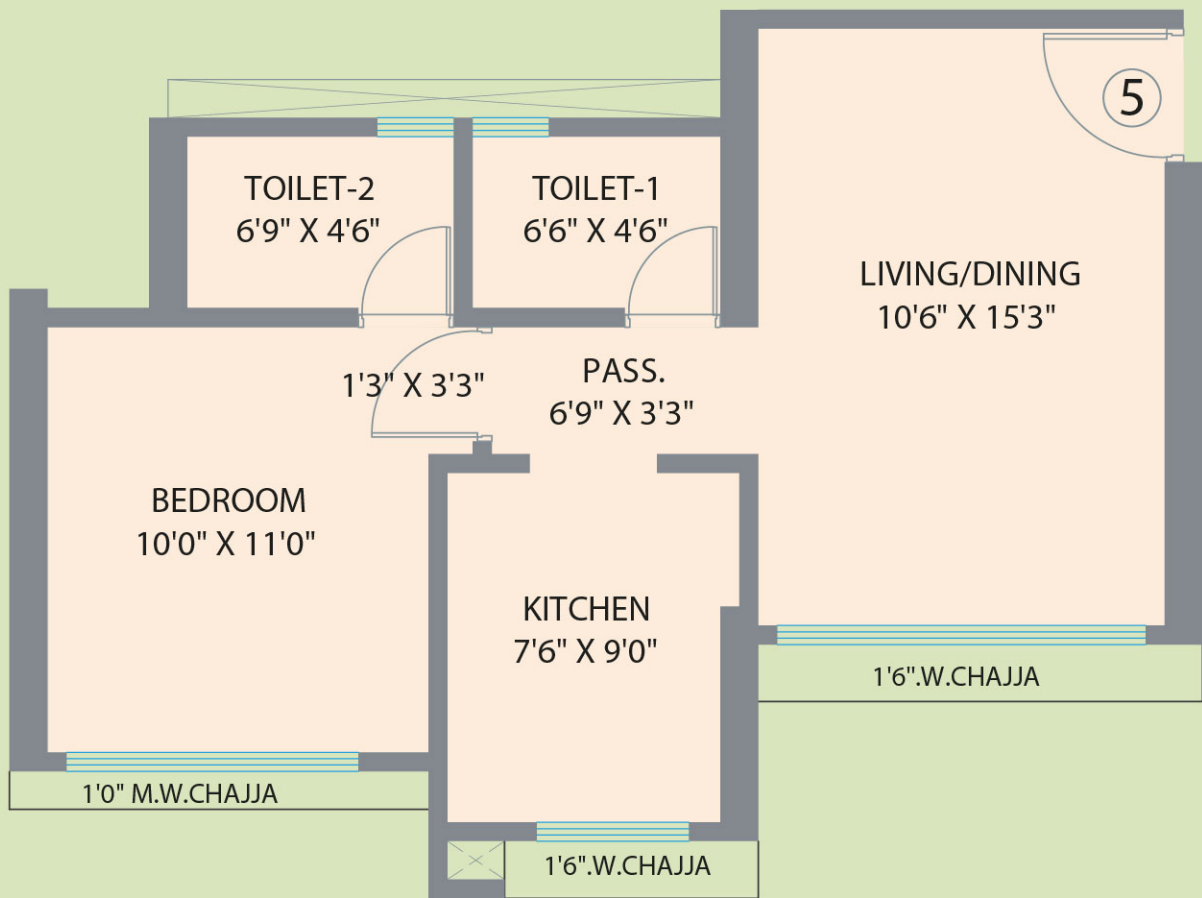

1 BHK UNIT PLAN

CARPET AREA = 448.00 SQ.FT.

2BHK UNIT PLAN

CARPET AREA = 610.00 SQ.FT.

2BHK UNIT PLAN

CARPET AREA = 685.00 SQ.FT.