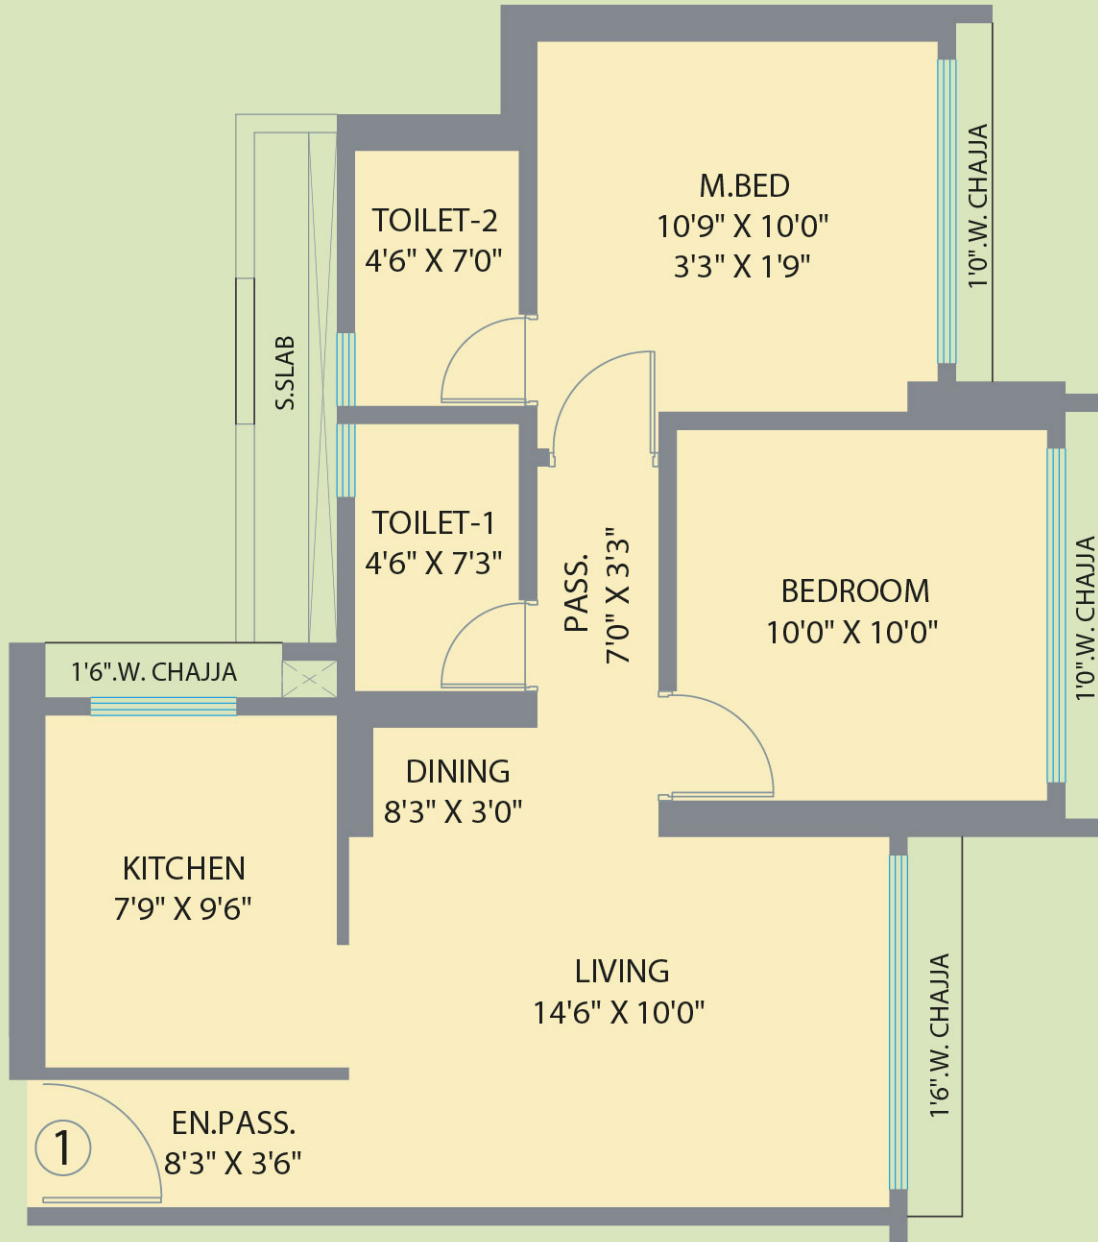

1 BHK UNIT PLAN

CARPET AREA = 448.00 SQ.FT.

2BHK UNIT PLAN

CARPET AREA = 610.00 SQ.FT.

2BHK UNIT PLAN

CARPET AREA = 685.00 SQ.FT.