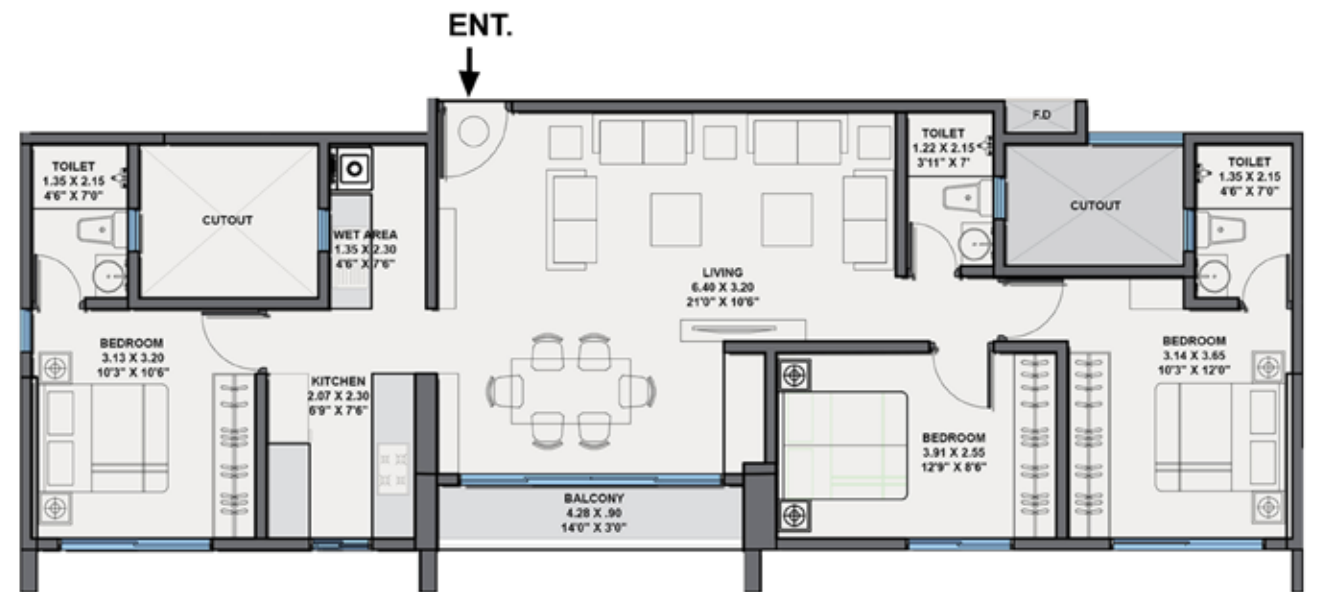

B-WING
 TYPICAL FLOOR PLAN - UNIT 2
 Carpet Area = 755 sq.ft. 2.5 BHK

B-WING
 TYPICAL FLOOR PLAN - UNIT 3
 Carpet Area = 954 sq.ft. 3 BHK