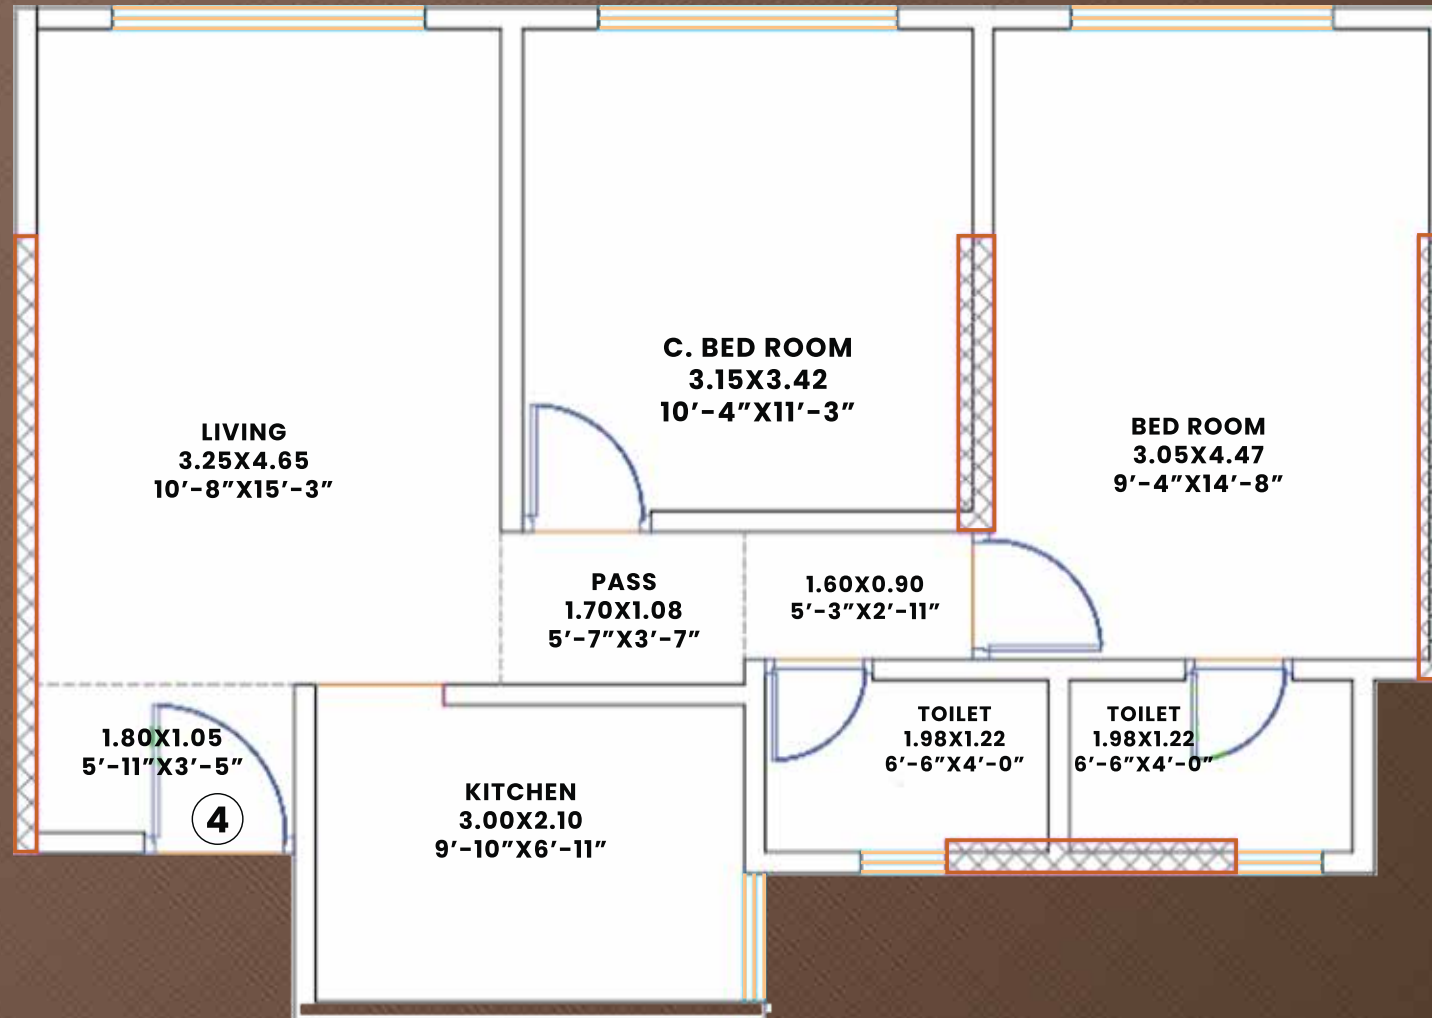

FLAT 01

RERA CARPET 504.61 SQ.FT 46.88 SQ.MT

FLAT O2

RERA CARPET 628.29 SQ.FT 58.37 SQ.MT

FLAT 03

RERA CARPET 530.44 SQ.FT 49.28 SQ.MT

FLAT O4

RERA CARPET 628.29 SQ.FT 58.37 SQ.MT

FLAT 05

RERA CARPET 539.81 SQ.FT 50.15 SQ.MT

TYPICAL FLOOR PLAN (7TH, 9TH TO 14TH, 16TH TO 21TH & 23TH)