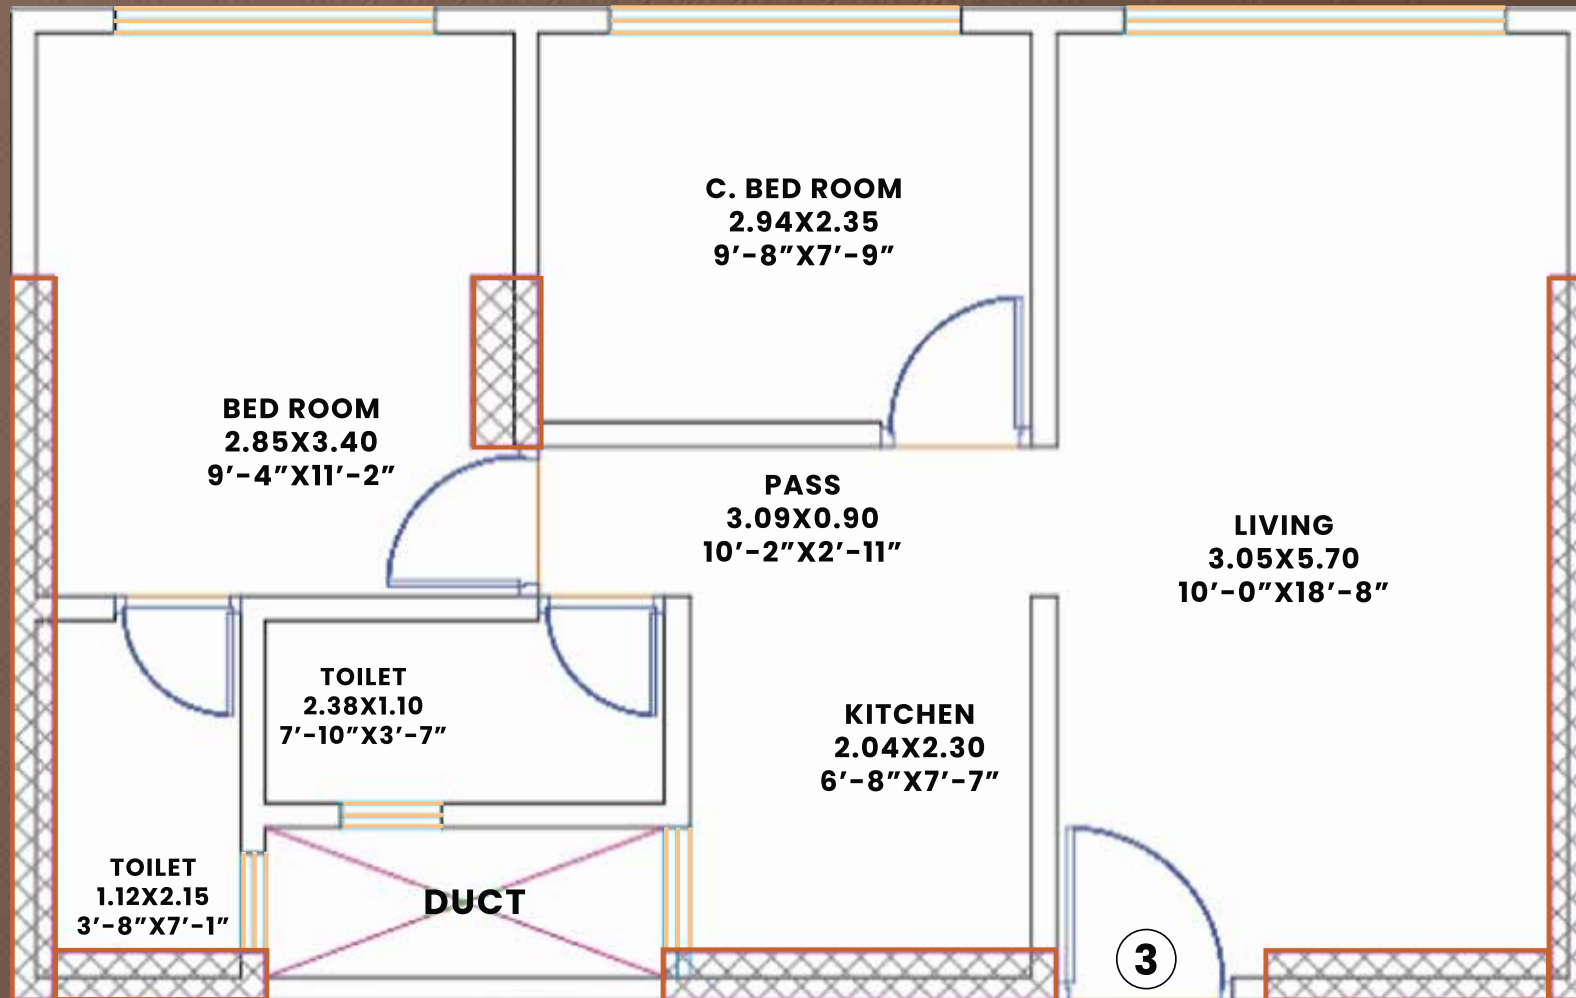

FLAT 01

RERA CARPET 504.61 SQ.FT 46.88 SQ.MT

FLAT O2

RERA CARPET 628.29 SQ.FT 58.37 SQ.MT

FLAT 03

RERA CARPET 530.44 SQ.FT 49.28 SQ.MT

FLAT O4

RERA CARPET 628.29 SQ.FT 58.37 SQ.MT

FLAT 05

RERA CARPET 539.81 SQ.FT 50.15 SQ.MT

TYPICAL FLOOR PLAN (7TH, 9TH TO 14TH, 16TH TO 21TH & 23TH)