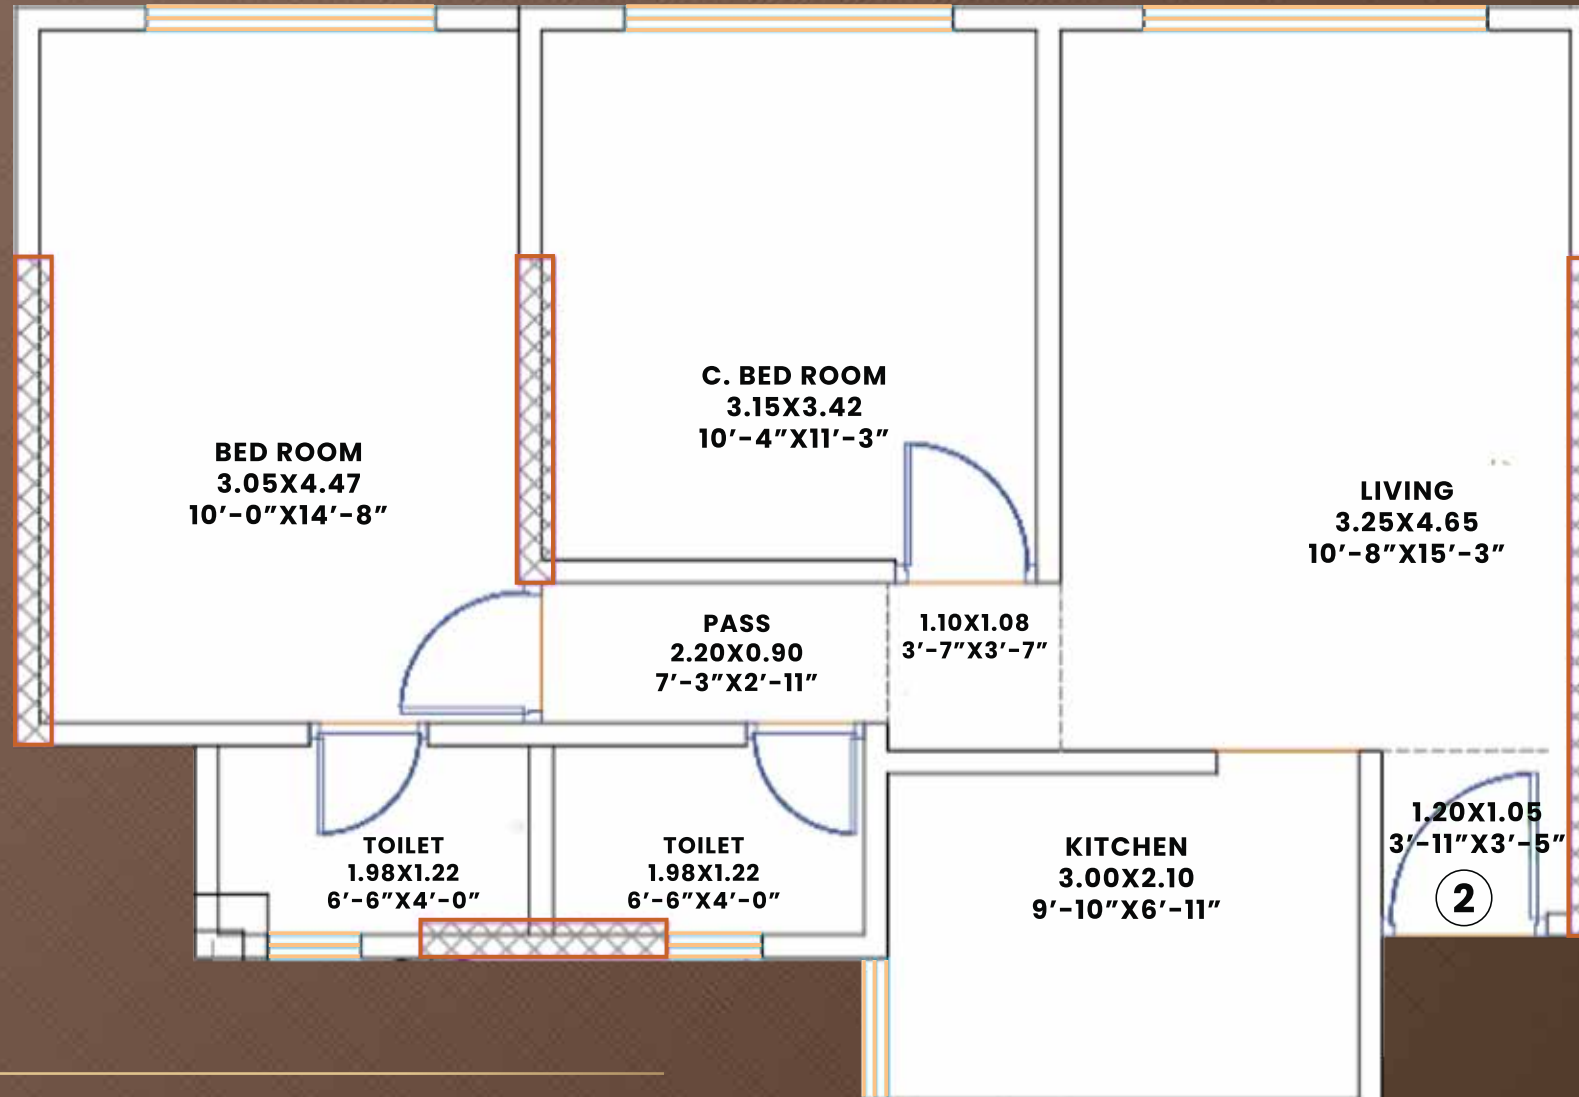

FLAT 01

RERA CARPET 504.61 SQ.FT 46.88 SQ.MT

FLAT O2

RERA CARPET 628.29 SQ.FT 58.37 SQ.MT

FLAT 03

RERA CARPET 530.44 SQ.FT 49.28 SQ.MT

FLAT O4

RERA CARPET 628.29 SQ.FT 58.37 SQ.MT

FLAT 05

RERA CARPET 539.81 SQ.FT 50.15 SQ.MT

TYPICAL FLOOR PLAN (7TH, 9TH TO 14TH, 16TH TO 21TH & 23TH)