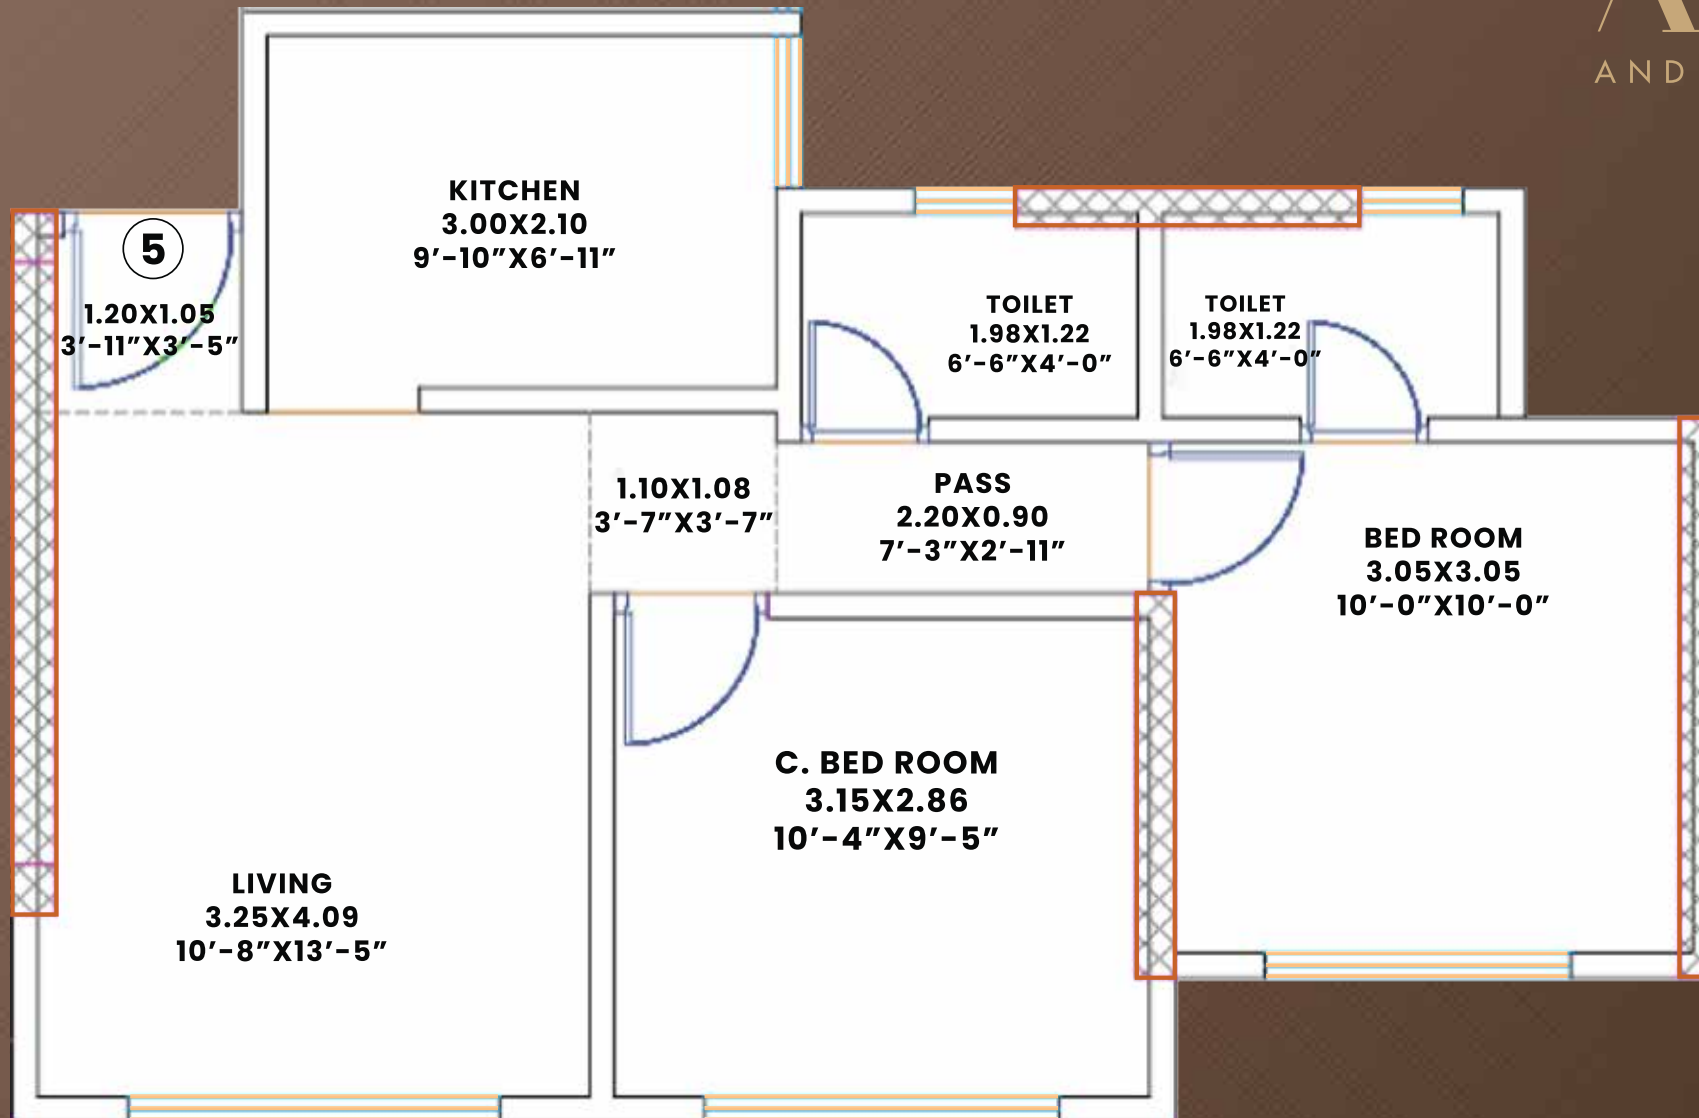

FLAT 01

RERA CARPET 504.61 SQ.FT 46.88 SQ.MT

FLAT O2

RERA CARPET 628.29 SQ.FT 58.37 SQ.MT

FLAT 03

RERA CARPET 530.44 SQ.FT 49.28 SQ.MT

FLAT O4

RERA CARPET 628.29 SQ.FT 58.37 SQ.MT

FLAT 05

RERA CARPET 539.81 SQ.FT 50.15 SQ.MT

TYPICAL FLOOR PLAN (7TH, 9TH TO 14TH, 16TH TO 21TH & 23TH)