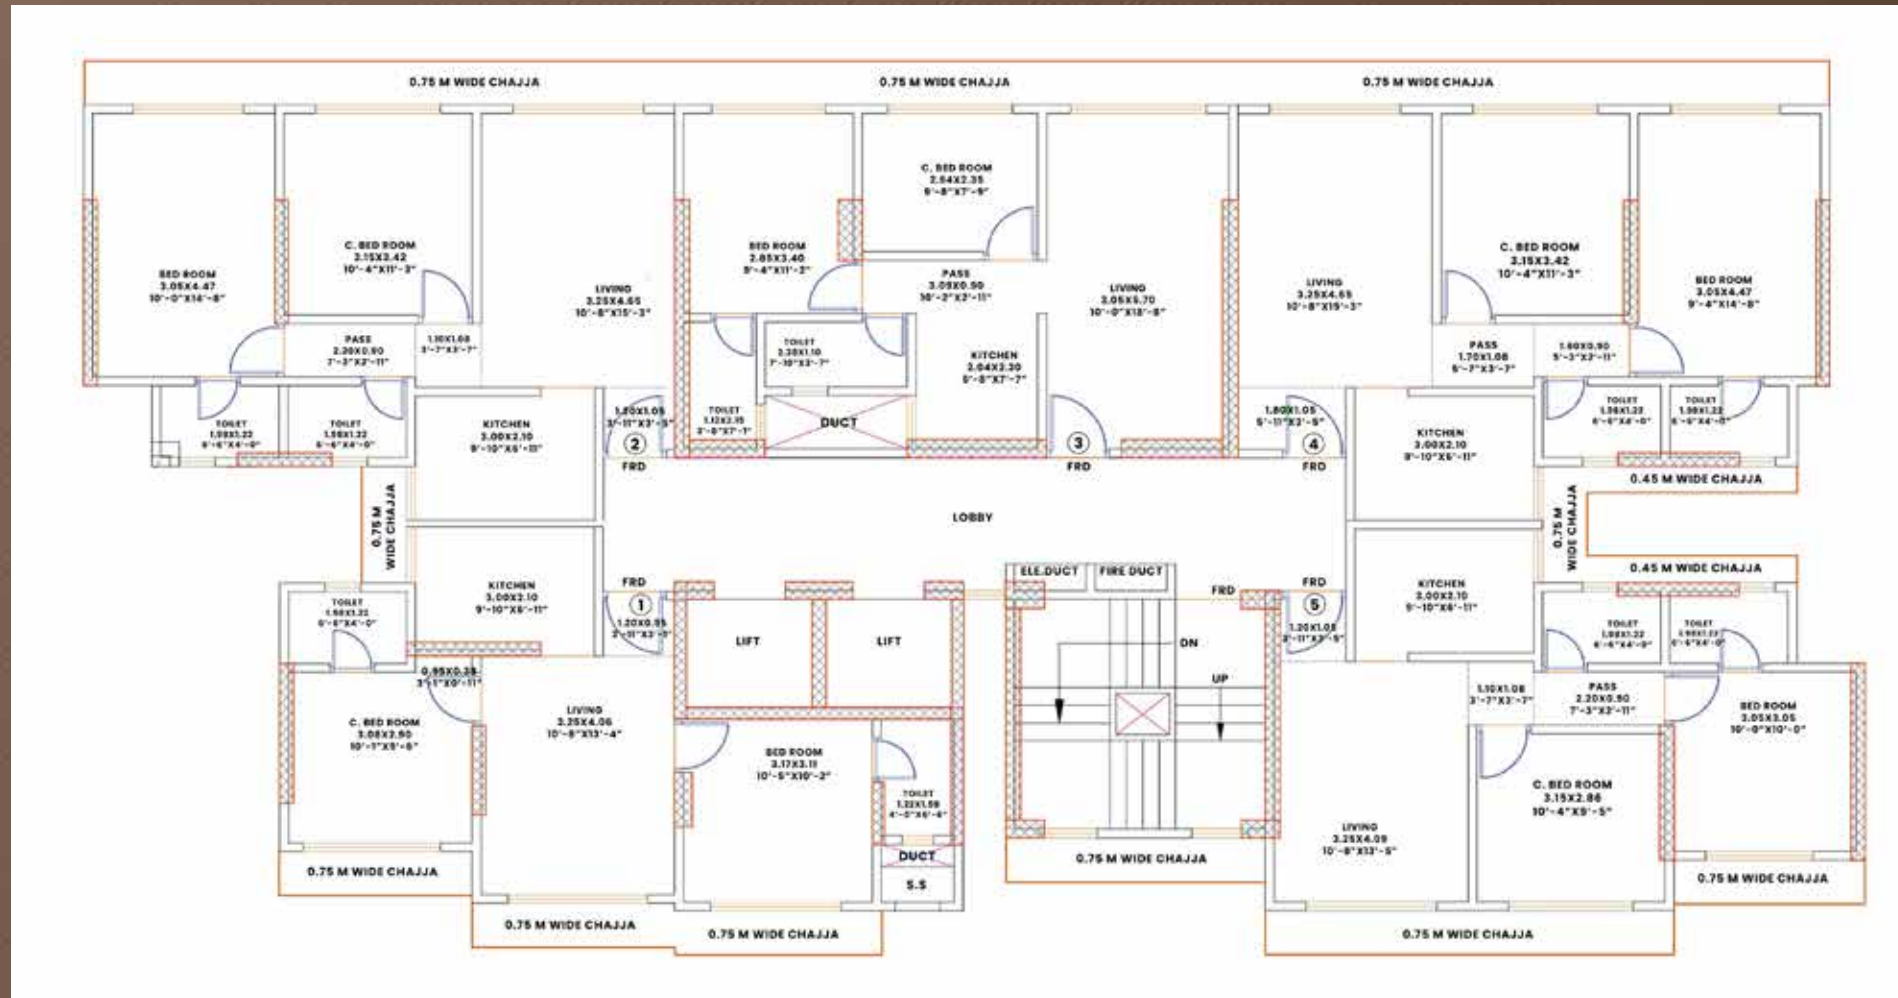

FLAT 01

RERA CARPET 504.61 SQ.FT 46.88 SQ.MT

FLAT O2

RERA CARPET 628.29 SQ.FT 58.37 SQ.MT

FLAT 03

RERA CARPET 530.44 SQ.FT 49.28 SQ.MT

FLAT O4

RERA CARPET 628.29 SQ.FT 58.37 SQ.MT

FLAT 05

RERA CARPET 539.81 SQ.FT 50.15 SQ.MT

TYPICAL FLOOR PLAN (7TH, 9TH TO 14TH, 16TH TO 21TH & 23TH)