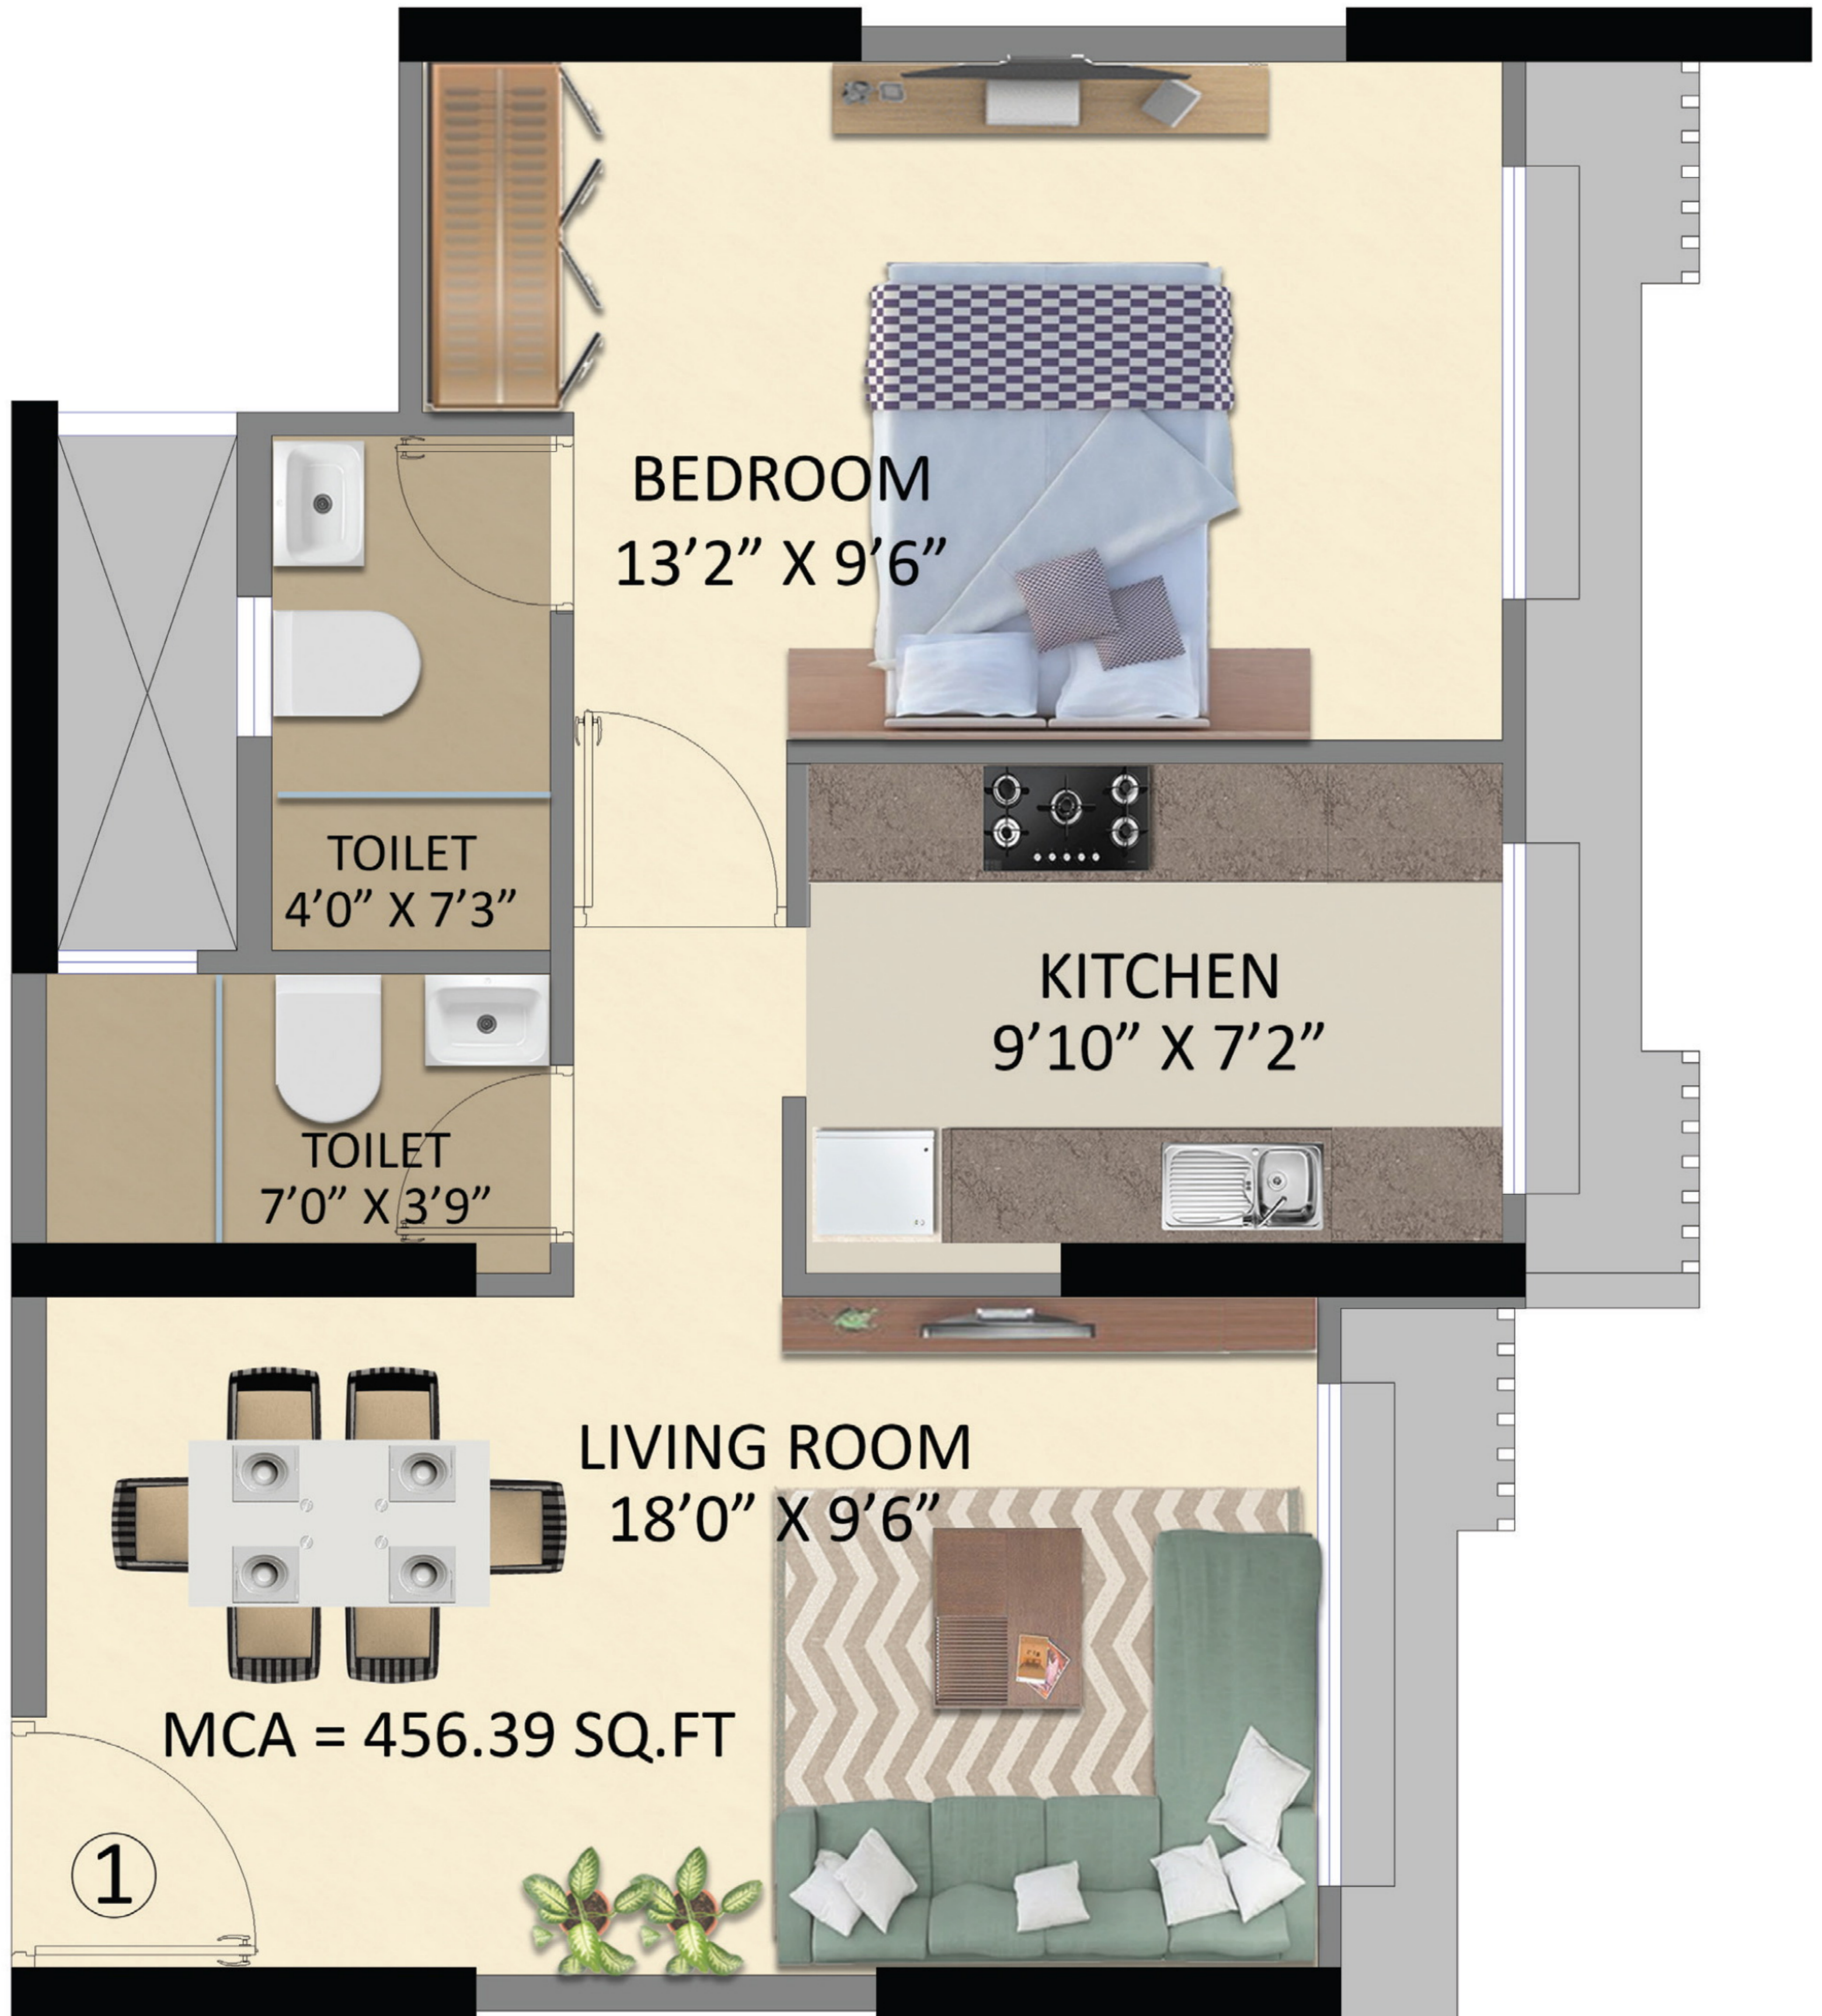

**TYPICAL FLOOR PLAN**

# 1 BHK

RERA CARPET AREA - 470 SQ. FT.

## 2 BHK

RERA CARPET AREA - 629 SQ. FT.

# 1 BHK

RERA CARPET AREA - 444 SQ. FT.