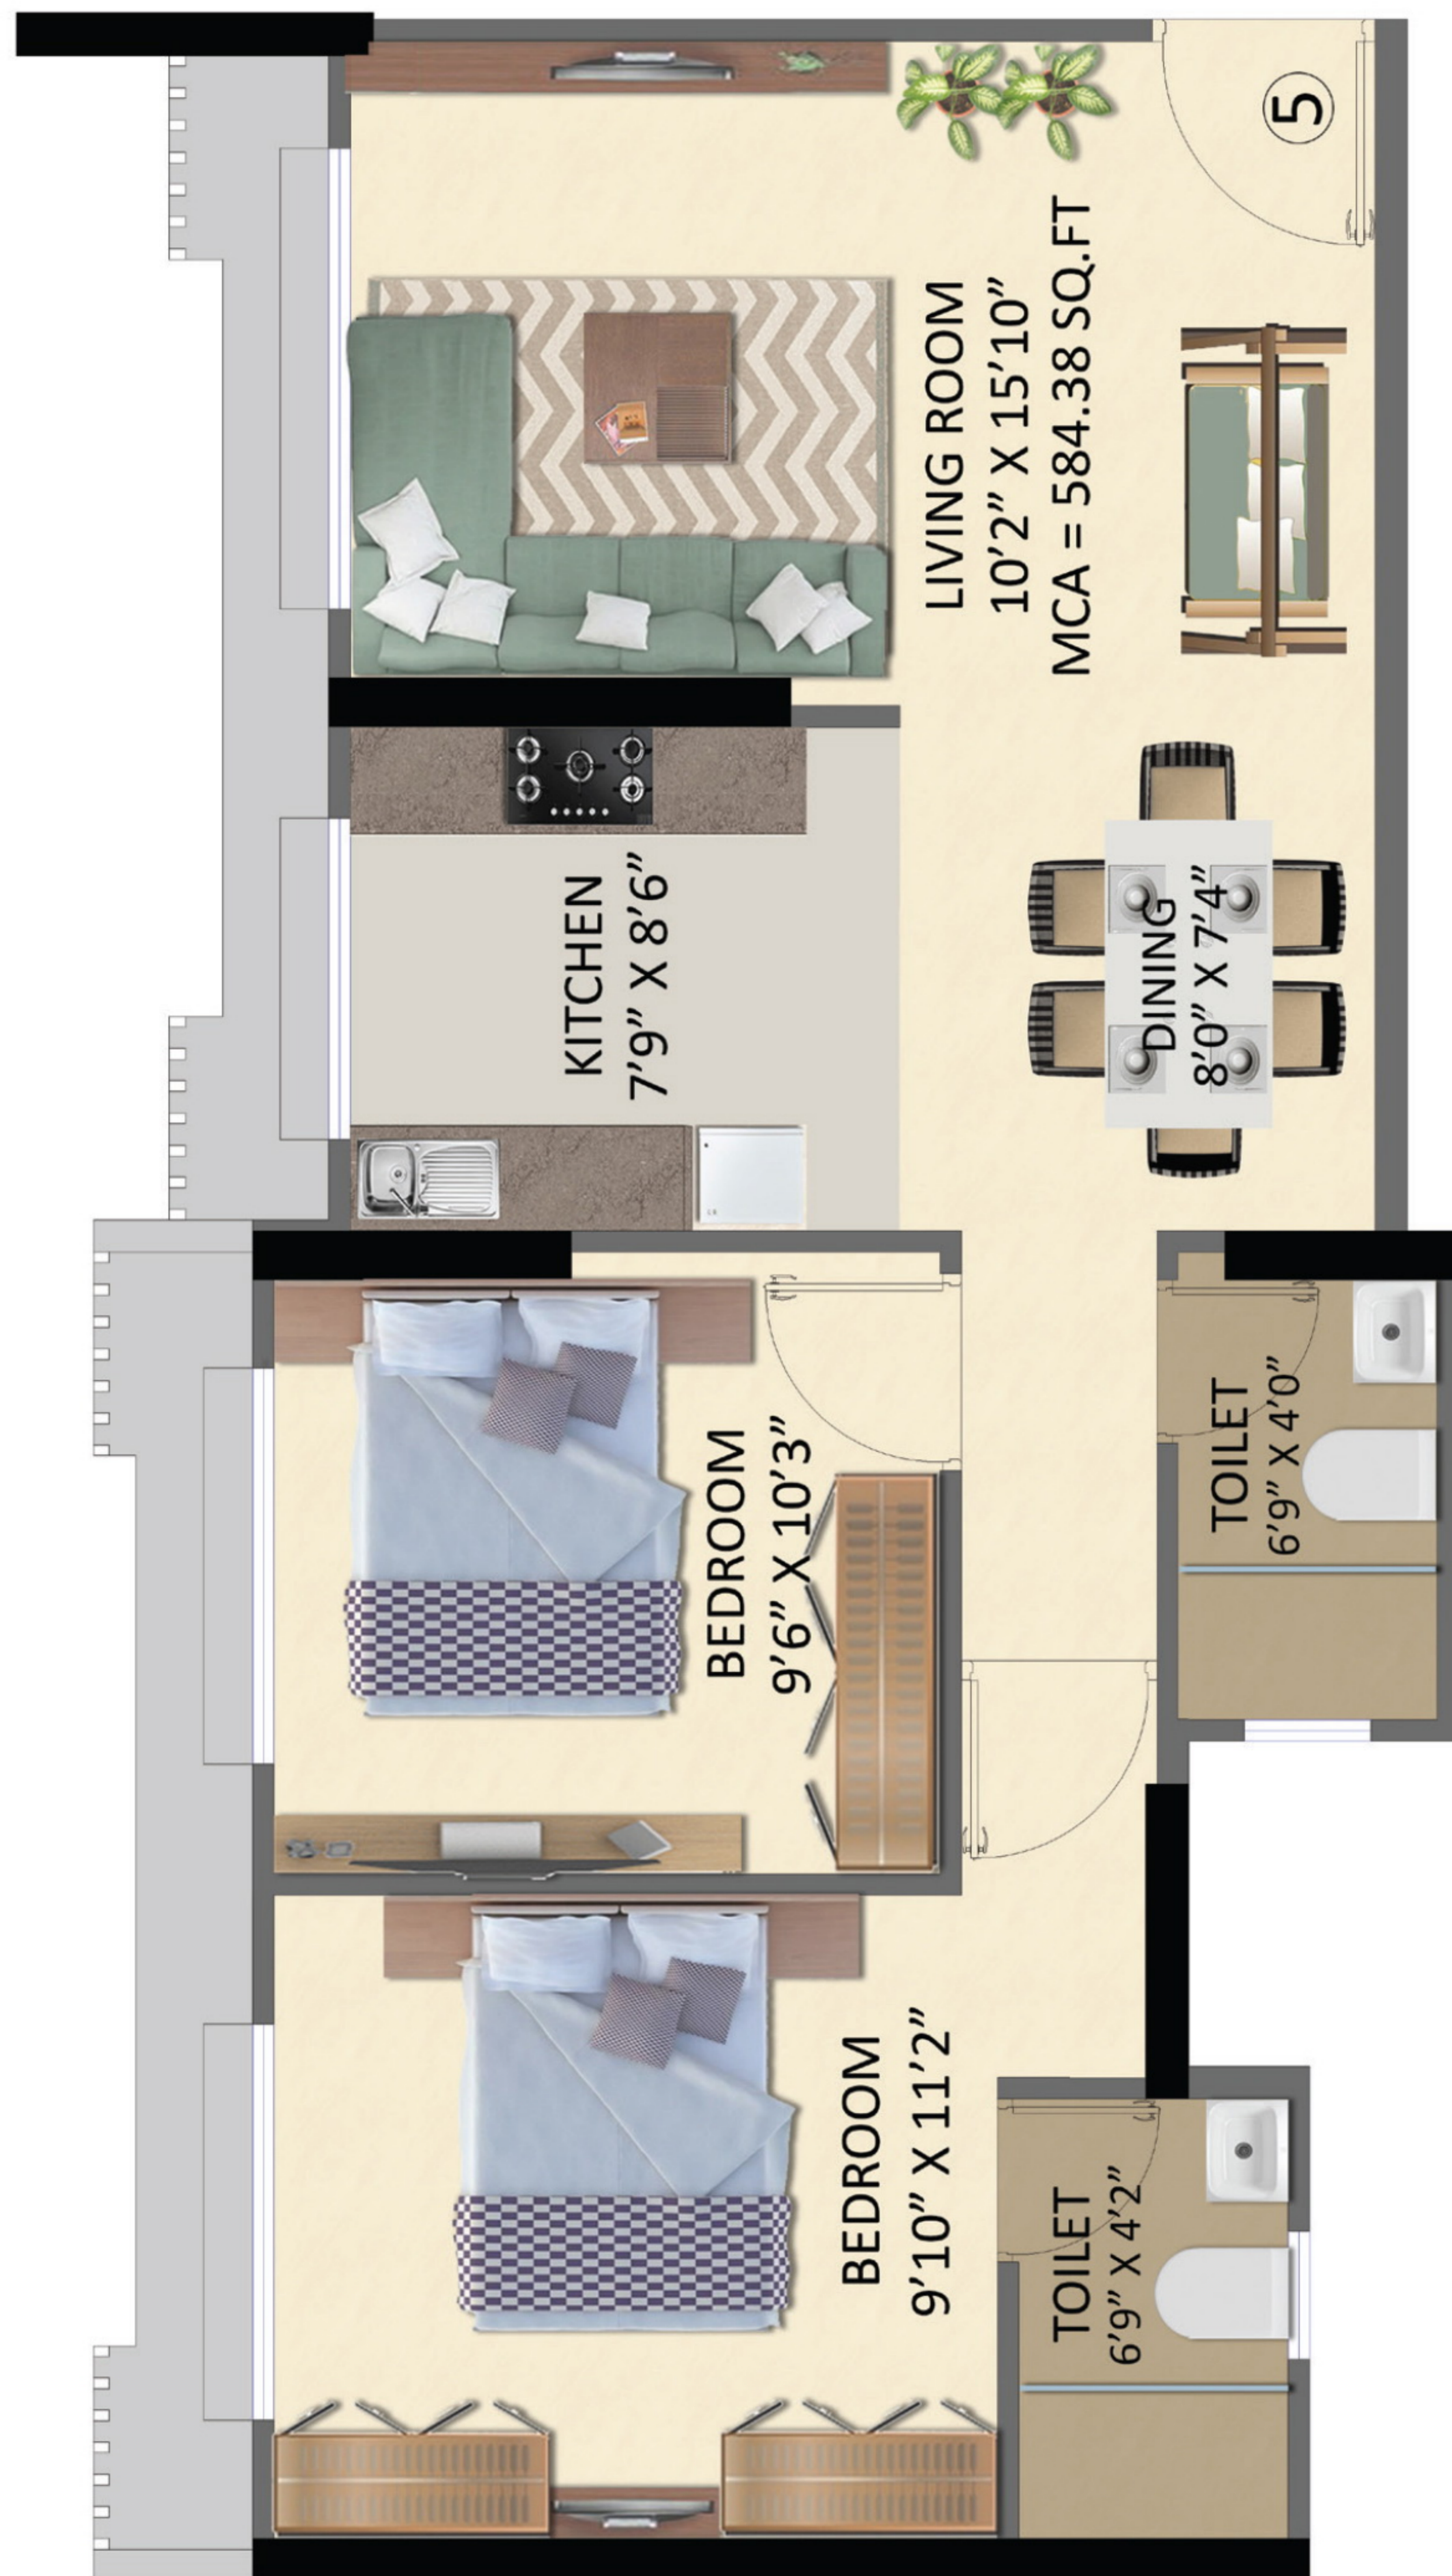

2 BHK

RERA CARPET AREA - 601 SQ. FT.