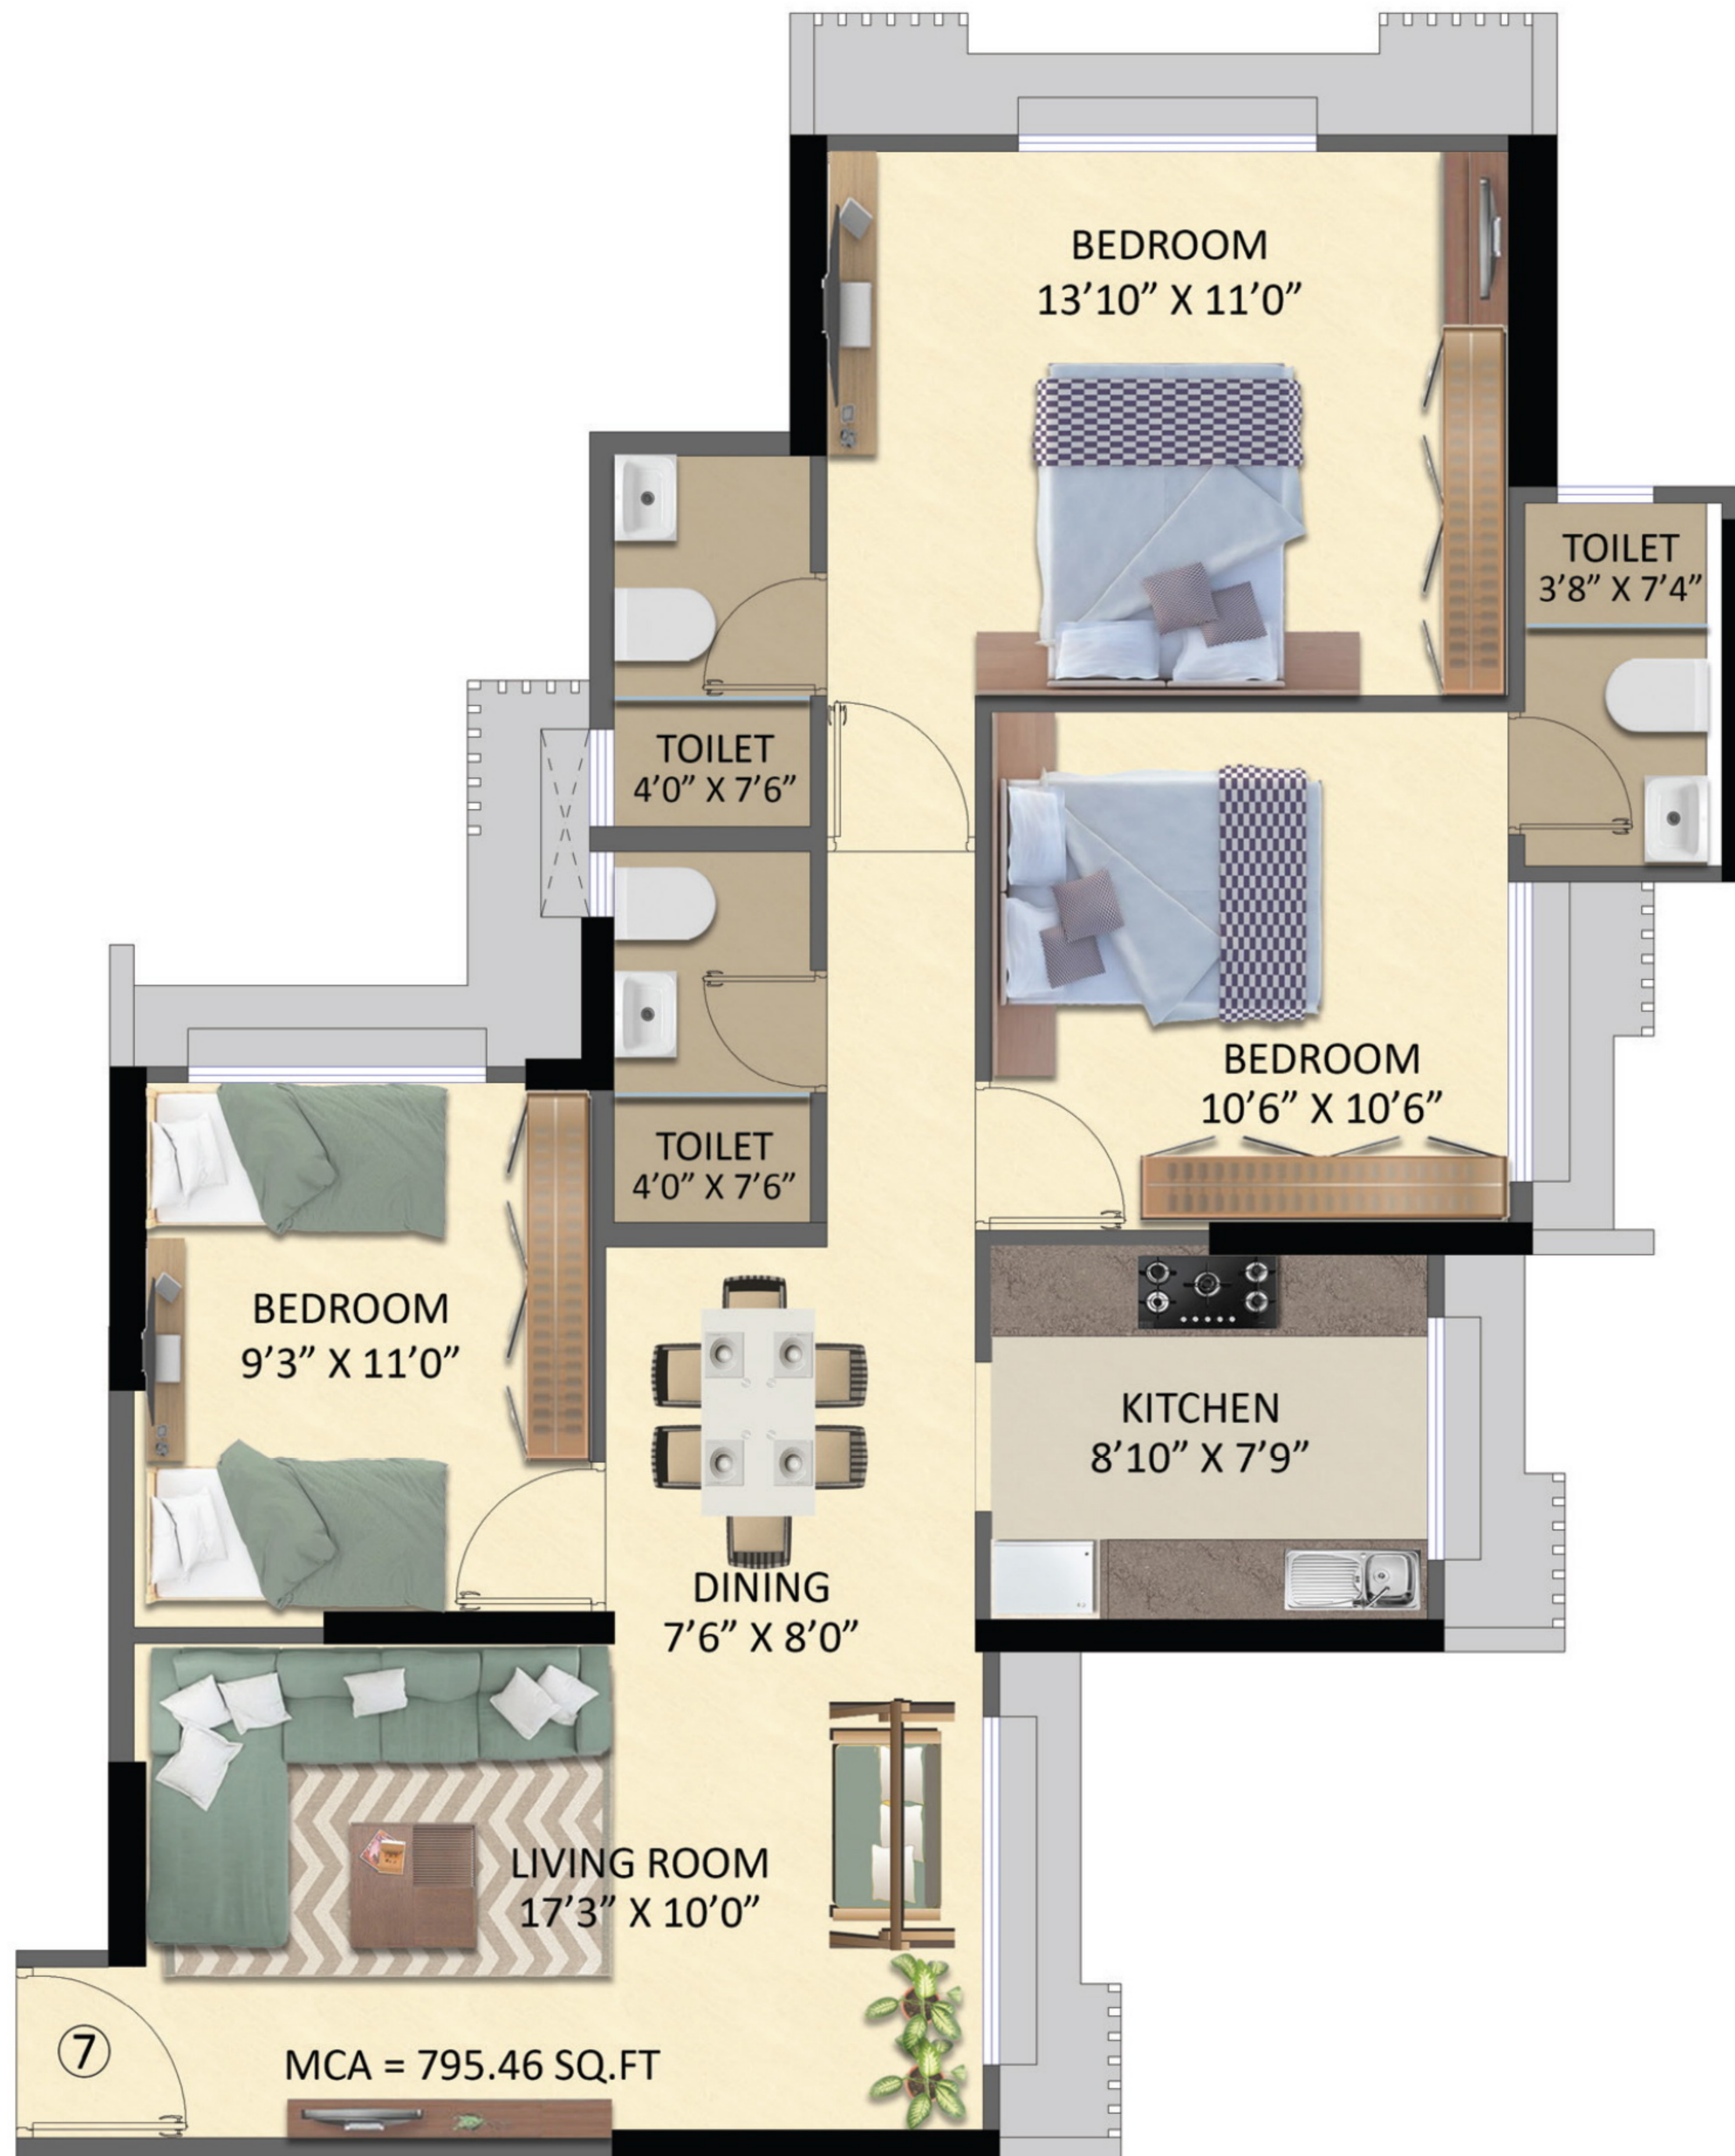

3 BHK

RERA CARPET AREA - 821 SQ. FT.