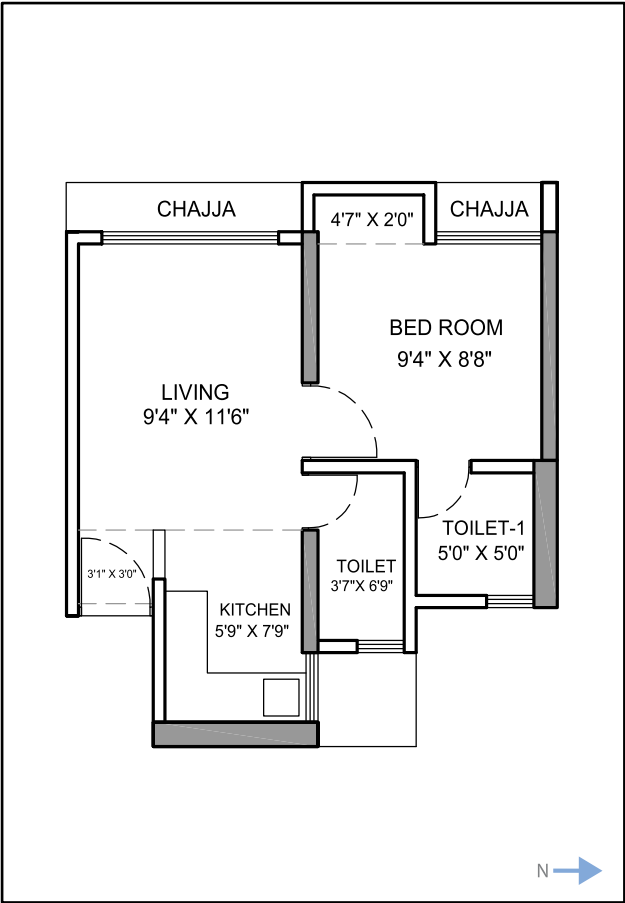

GULMOHAR AVENUE: TYPICAL WING | 1BHK CARPET AREA: 322 SQ.FT.

GULMOHAR AVENUE

1 BHK | CARPET AREA: 322 SQ.FT.

GULMOHAR AVENUE: TYPICAL WING | 2 BHK CARPET AREA: 641 SQ.FT.

GULMOHAR AVENUE
2 BHK | CARPET AREA: 641 SQ.FT.