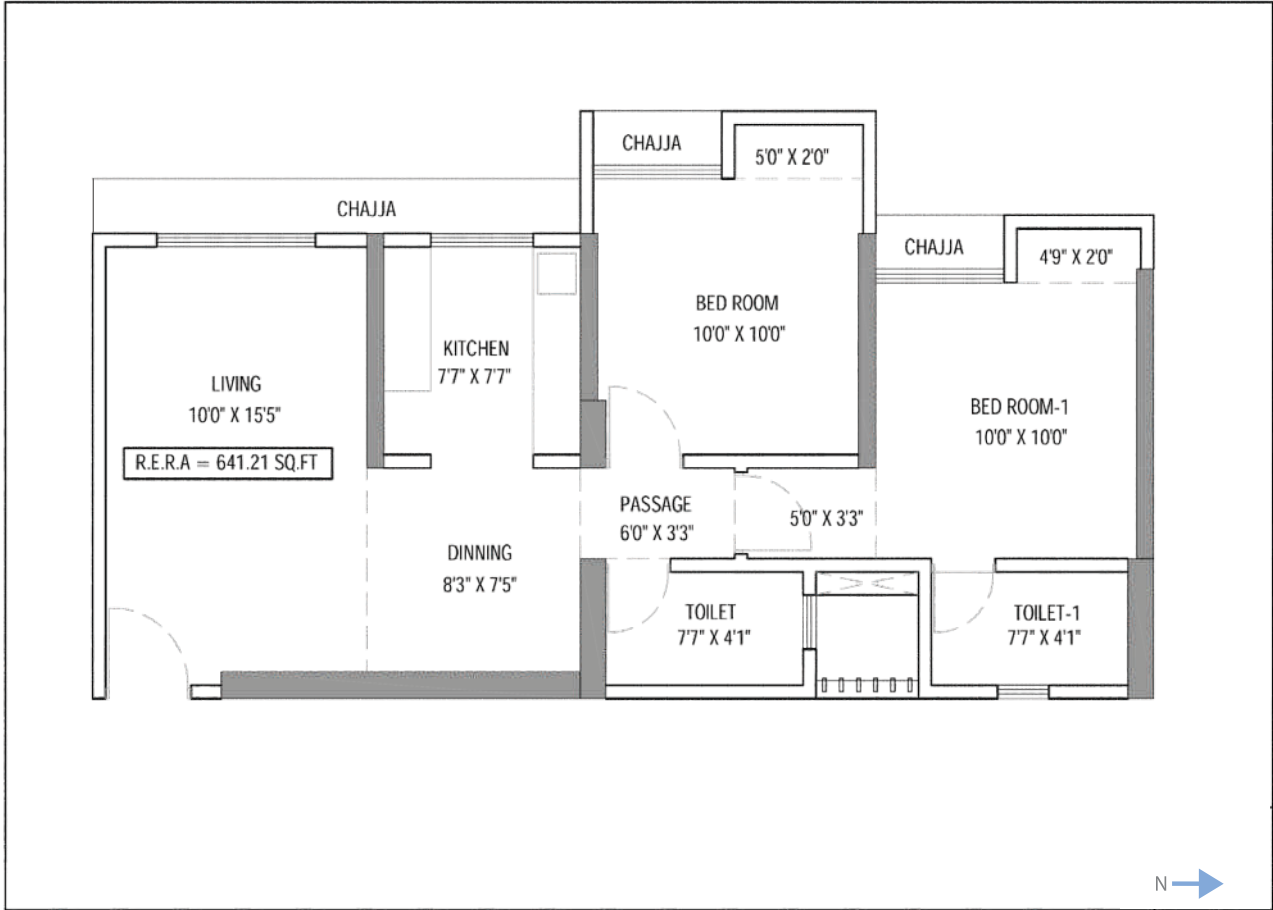

GULMOHAR AVENUE: TYPICAL WING | 1BHK CARPET AREA: 322 SQ.FT.

GULMOHAR AVENUE

1 BHK | CARPET AREA: 322 SQ.FT.

GULMOHAR AVENUE: TYPICAL WING | 2 BHK CARPET AREA: 641 SQ.FT.

GULMOHAR AVENUE
2 BHK | CARPET AREA: 641 SQ.FT.