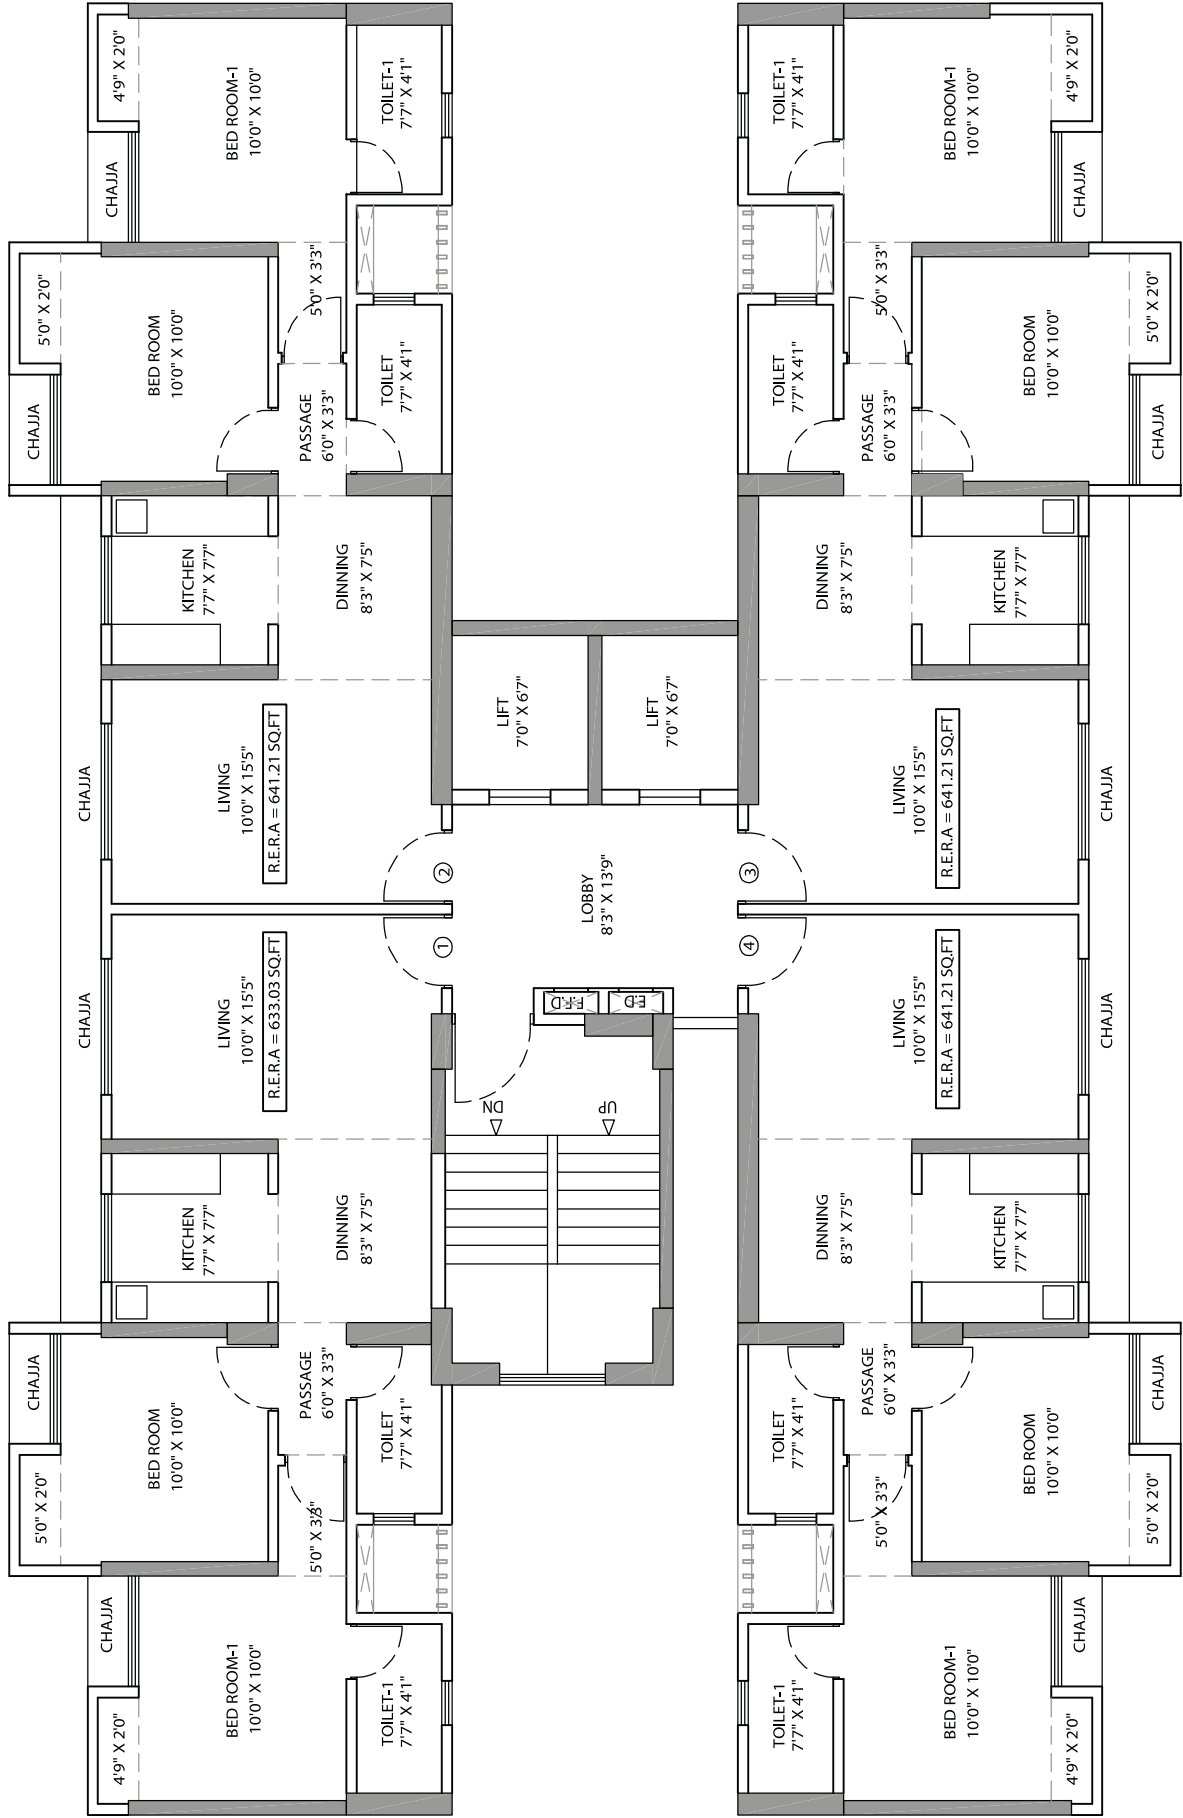

GULMOHAR AVENUE: TYPICAL WING | 1BHK CARPET AREA: 322 SQ.FT.

GULMOHAR AVENUE

1 BHK | CARPET AREA: 322 SQ.FT.

GULMOHAR AVENUE: TYPICAL WING | 2 BHK CARPET AREA: 641 SQ.FT.

GULMOHAR AVENUE
2 BHK | CARPET AREA: 641 SQ.FT.