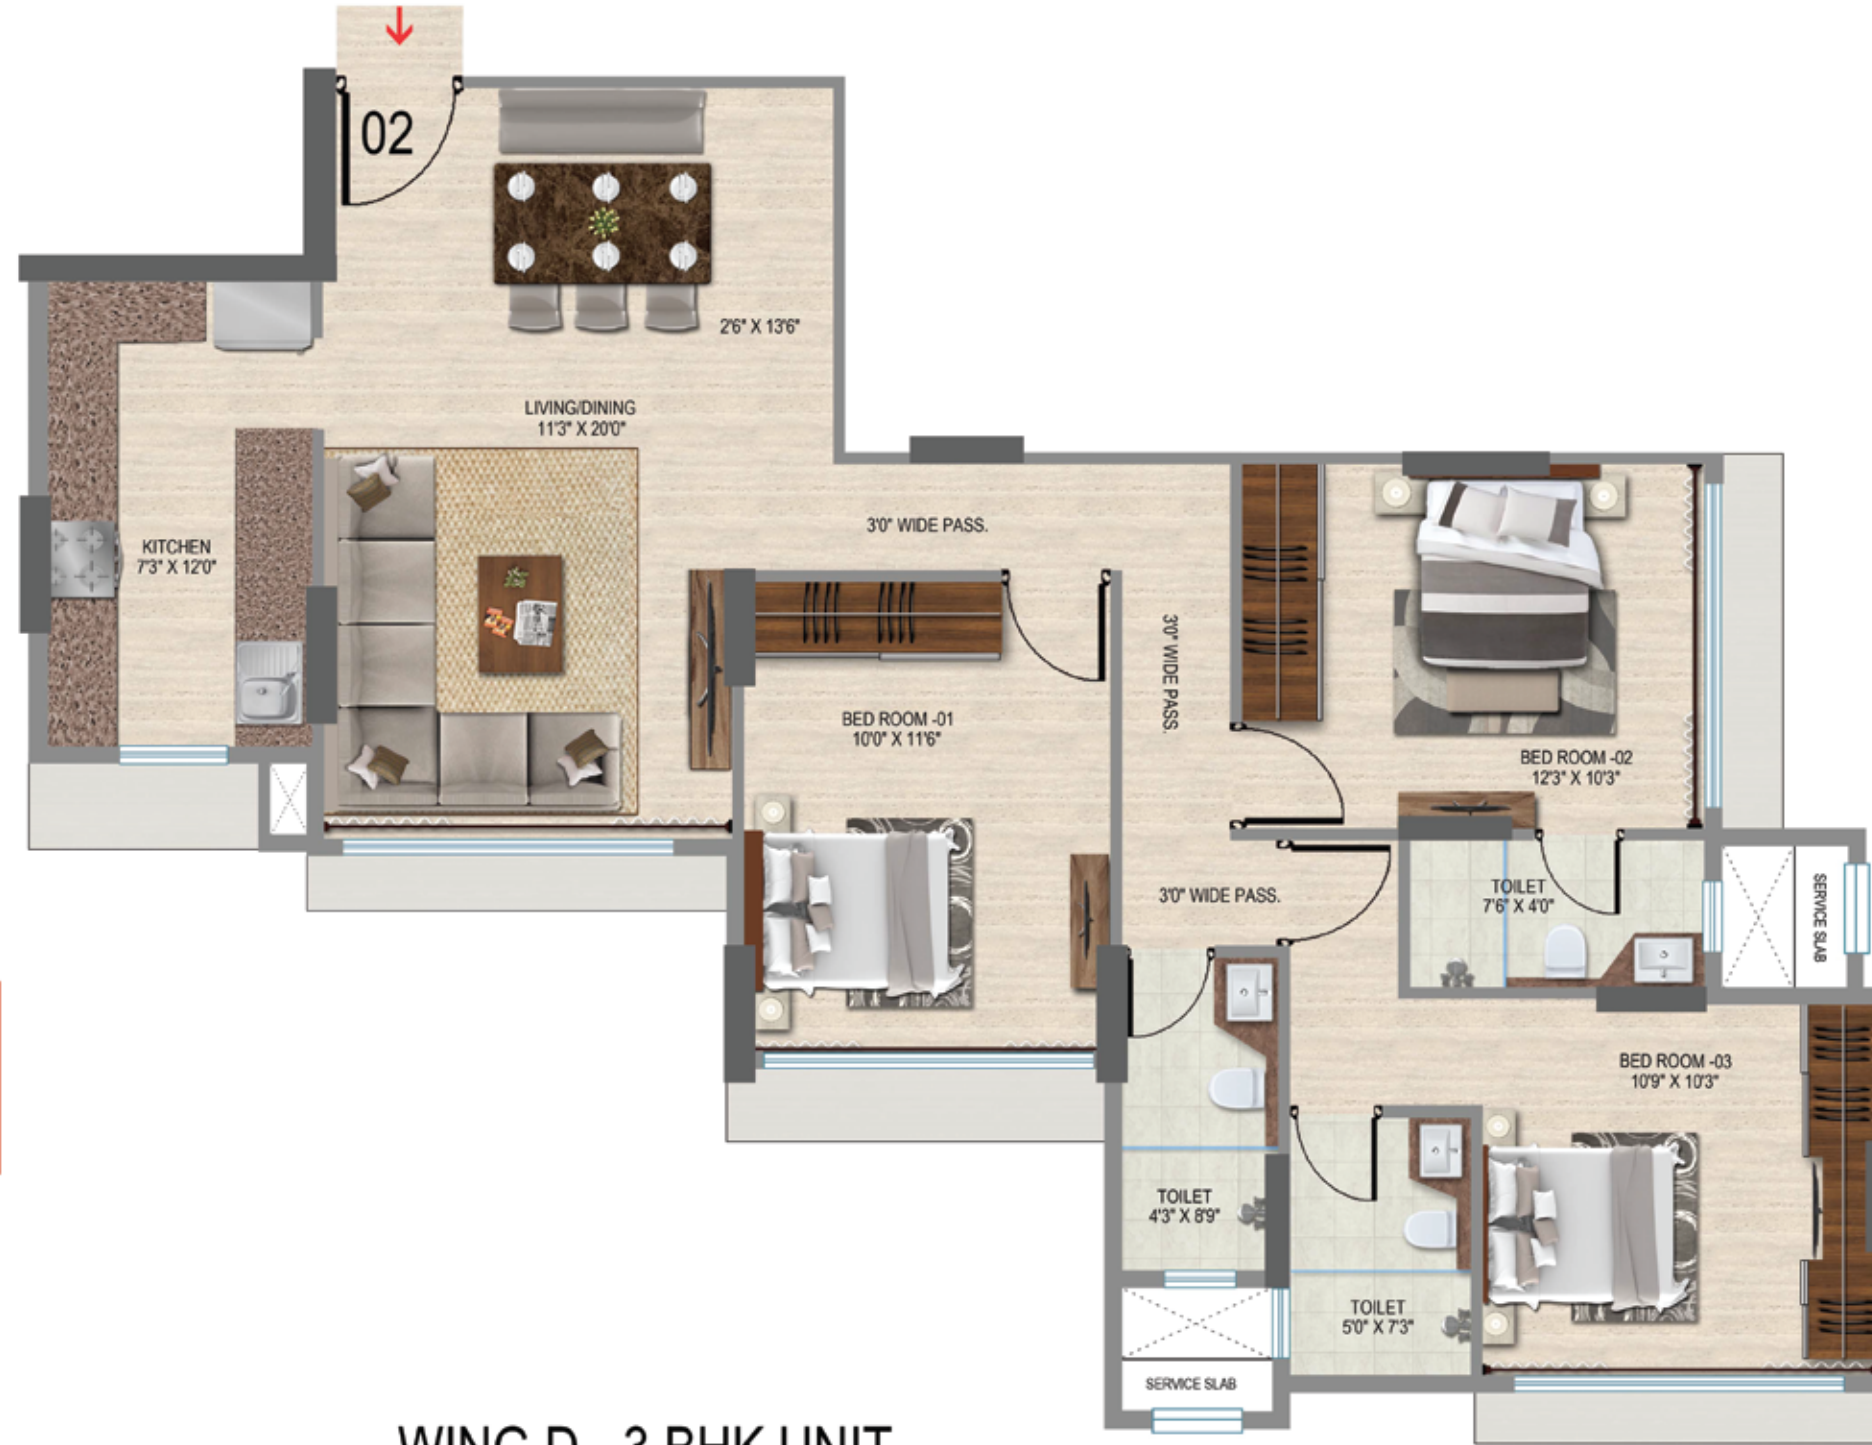

AWING 2BHK UNIT
818.00 SQ FT

WING A - 2 BHK UNIT
RERA C.A. - 818.00 SQ.FT.
8TH TO 12TH FLOOR PLAN

AWING 2BHK UNIT
820.00 SQ FT

WING A - 2 BHK UNIT
RERA C.A. - 820.00 SQ.FT.
8TH TO 12TH FLOOR PLAN

VKG PARK ESTATE

VKG PARK ESTATE

AWING 2BHK UNIT
823.00 SQ FT

AWING 3BHK UNIT
1086.00 SQ FT

WING A - 2 BHK UNIT
RERA C.A. - 823.00 SQ.FT.
8TH TO 12TH FLOOR PLAN

VKG PARK ESTATE

WING A - 3 BHK UNIT
RERA C.A. - 1086.00 SQ.FT.
8TH TO 12TH FLOOR PLAN

VKG PARK ESTATE

BWING 2BHK UNIT
817.00 SQ FT

KEY PLAN

WING B - 2 BHK UNIT
RERA C.A. - 817.00 SQ.FT.
8TH TO 12TH FLOOR PLAN

VKG PARK ESTATE

BWING 2BHK UNIT
825.00 SQ FT

KEY PLAN

WING B - 2 BHK UNIT
RERA C.A. - 825.00 SQ.FT.
8TH TO 12TH FLOOR PLAN

DWING 2BHK UNIT
680.00 SQ FT

DWING 2BHK UNIT
645.00 SQ FT

VKG PARK ESTATE

VKG PARK ESTATE

DWING 3BHK UNIT
930.00 SQ FT

KEY PLAN

WING D - 3 BHK UNIT
RERA C.A. - 930.00 SQ.FT.
8TH TO 12TH FLOOR PLAN

VKG PARK ESTATE